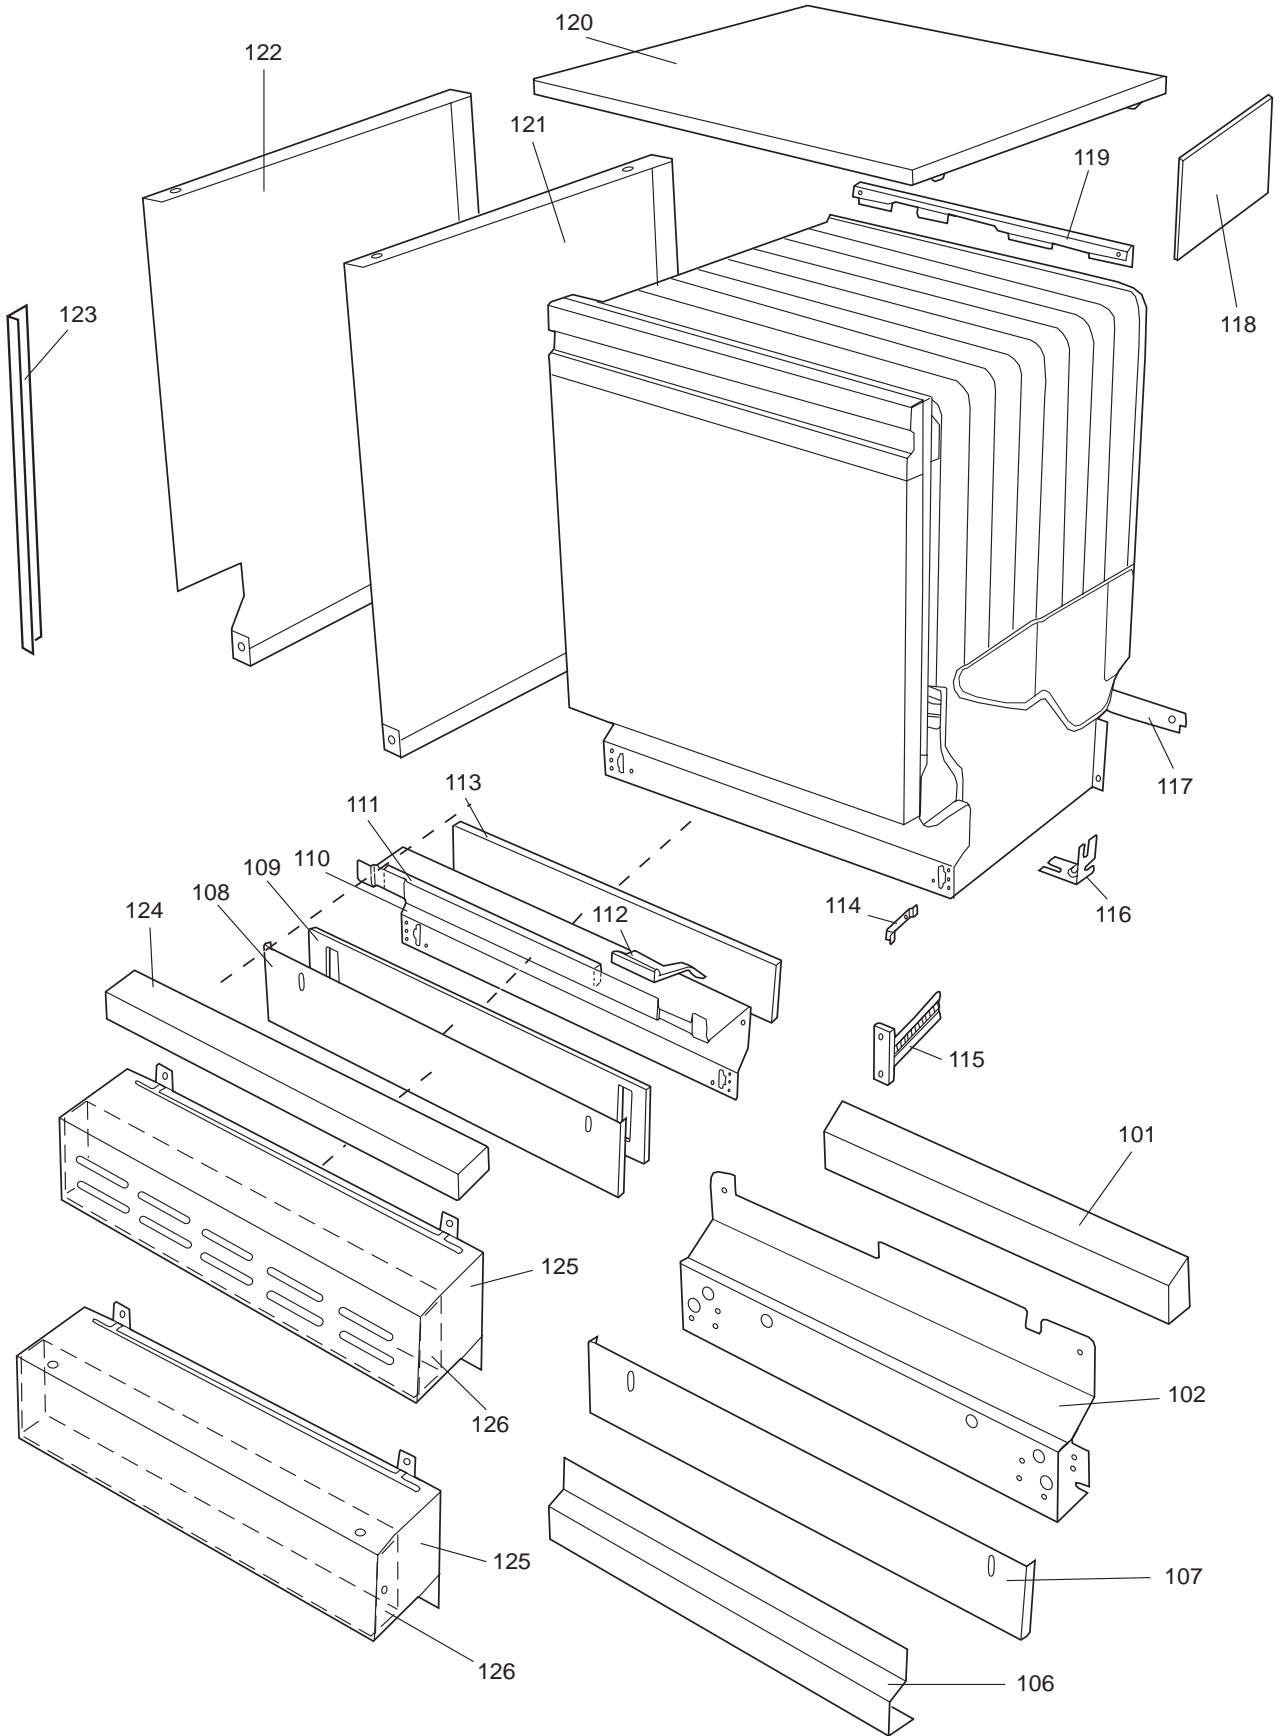

Casing and related parts

ASKO, 1475 US - White Bi (DW953)

Pos	Spare part No.	Description	Qty	Comment
108	8059758-0	Toe Kick, White DW 05/06 US	1 Pcs	
108-a	8900944-0	Screw, white 20 torx	2 Pcs	
109	8070743	Insulation, Toe-Kick 05/06 D	1 Pcs	
110	8057526	Guard Plate DW05 & 06	1 Pcs	
110-a	8902357	Screw	4 Pcs	
111	8060041	Sealing strip, protect plte	1 Pcs	
112	8058486	Drip Guard Overflow 05/06 DW	1 Pcs	
113	8058353	Sound Absorb Guard	1 Pcs	
114	8057550	Spring Adj. Bracket 05/06 DW	2 Pcs	
114-a	8902131	Screw, disc.jh 11-99	2 Pcs	
115	8057549	Bracket/Toe Kick 05/06 DW	2 Pcs	
124	8070615	Sealing Lower Panel DW 05/06	1 Pcs	
125	8057100-S-0	Lower Panel, 05/06 DW	1 Pcs	
125-a	8900352	Screw Access Panel 05/06	2 Pcs	
125-b	8009769	Plug - Decor Frame White	4 Pcs	
126	8070612	Insul, lower panel 05 & 06 D	1 Pcs	