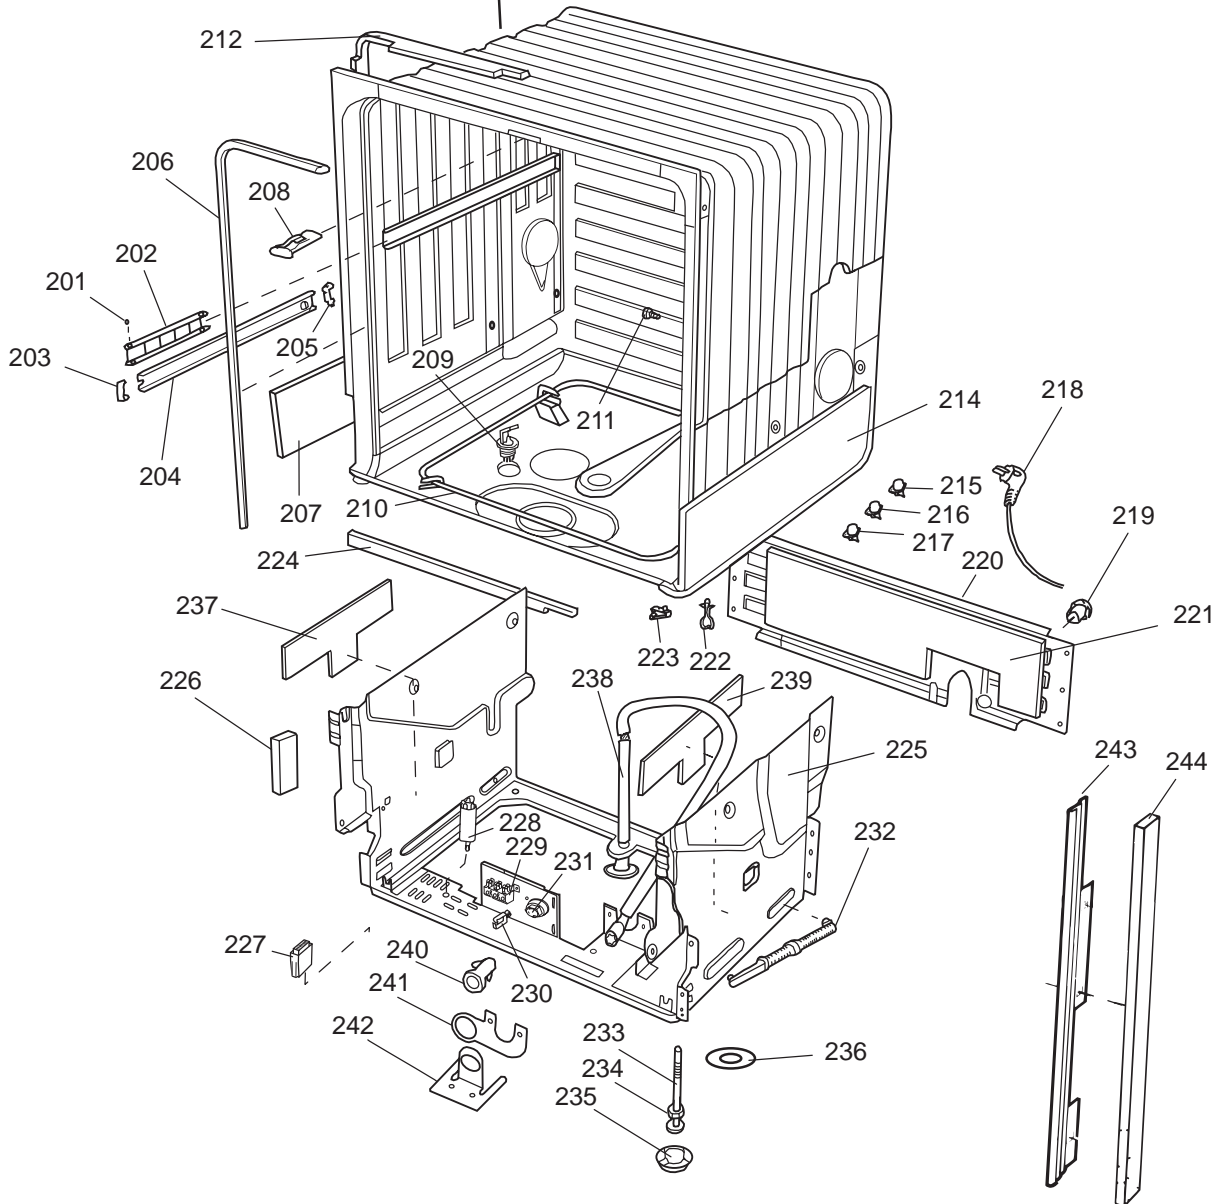

Datum
2003-03-24
Date

BEHÅLLARE

CONTAINER AND RELATED PARTS

Container and related parts

ASKO, 1475 US - White Bi (DW953)

Pos	Spare part No.	Description	Qty	Comment
201	8057977	Bearing Upper Rail 05/06 DW	8 Pcs	
202	8058638-77	Ball Holder, Upper Rail DW	2 Pcs	
203	8057979-77	Rack Stop Grey 05/06 DW	2 Pcs	
204	8057052	Guide Rail '05 '06 DW	2 Pcs	
205	8057978-77	Rail Stop - Back Grey 05/06	2 Pcs	
206	8057489	Tub Seal 05/06 DW	1 Pcs	
208	8801098	Lock Catch Kit 05'06 D/W	1 Pcs	
210	8057077	Heating Element DW 05/06 140	1 Pcs	
210	8002370	Protective Collar	2 Pcs	
211	8901110	Screw w/O-Ring DW 05/06 25-T	4 Pcs	
212	8070613	Sealing Strip Casing	1 Pcs	
216	8002579	T-Stat 05/06 DW Overheat	1 Pcs	
222	8070142	Cable holder, rear 05	1 Pcs	
223	8058495	Cable holder, door 05	1 Pcs	
224	8060033	Sound Absorb	1 Pcs	
225	8057523	Bottom and Side support '05	1 Pcs	
228	8058558	RFI 05/06 WM	1 Pcs	
229	8050251	Terminal Block DW All	1 Pcs	
229-a	8900357	Screw, terminal block	1 Pcs	
230	8059991	Cable holder, supply line 05	1 Pcs	
231	8006948	Grommet	1 Pcs	
232	8058491-77	Door Spring 05/06 for 0-7 lb	2 Pcs	
233	8057062	Subs to 8074877	4 Pcs	
234	8901156	Nut, Levelling Legs	4 Pcs	
235	8051957	Slide, foot 02 DW	2 Pcs	
236	8072119	Washer	4 Pcs	
239	8058352	Sound Absorb Outer	2 Pcs	
241	8060255	No longer Avail. po# 8008- H	1 Pcs	
242	8070495	Inlet Valve Mount	1 Pcs	
242-a	8900327	Screw 20 Torx, Self Tapping	2 Pcs	
243	8059761-0	Filler Strip - Left DW - Whi	1 Pcs	
243	8059762-0	Filler Strip, Right 05/06 DW	1 Pcs	
243-a	8900646	Screw 20 Torx SS	4 Pcs	
244	8070614	Insulation,fill strip 05&06	2 Pcs