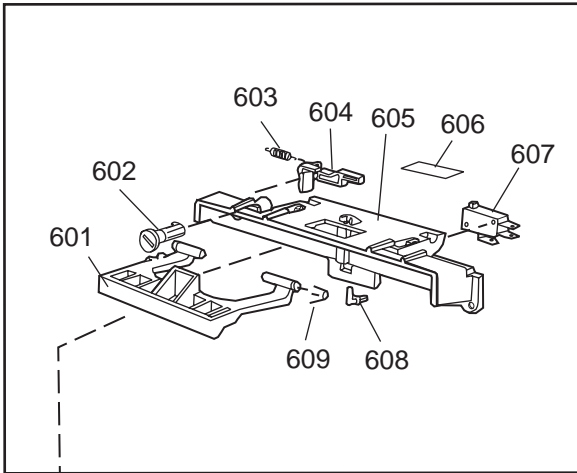

Datum
2003-03-24
Date

PANEL

CONTROL PANEL AND RELATED PARTS

Control panel and related parts

ASKO, 1475 US - White Bi (DW953)

Pos	Spare part No.	Description	Qty	Comment
601	8057541-0	Door Handle White 05/06 DW	1 Pcs	
602	8057545	Rotary catch, child safety '	1 Pcs	
603	8057546	SPRING, SafetyCatch 05/06 DW	1 Pcs	
604	8057544	Arm, SafetyCatch 05/06 DW	1 Pcs	
605	8057539	Bracket 4 Switch/Handle 05/0	1 Pcs	
605-a	8902085	Screw 20T for Plastic	2 Pcs	
606	8071098	Cover for Micro Switch	1 Pcs	
607	8055473	Door Switch - DW 05/06	1 Pcs	
608	8057542	Actuator, Doorswitch 05/06 D	1 Pcs	
609	8007078	Spring 02 Handle, DW	1 Pcs	
612	8070501-0	Decor Inserts White 1475	1 Pcs	
614	8057538-0	back for decor insert	1 Pcs	
614	8071680-0	Front Panel Asko Compl.	1 Pcs	
621	8060076	Cover, protective 05	1 Pcs	
622	8801201	Board, DW 05/06 (Not FI/Cust	1 Pcs	
622-a	8902053	Screw	2 Pcs	
623	8059767	Thermistor 05/06 DW	1 Pcs	
624	8070042	Cable set 1475	1 Pcs	
624	8059861	BASIC HARNESS DOOR DW95E	1 Pc's	
624	8059865	Basic Harness	1 Pcs	
625	8070508-0	Buttons, Keypad 1475/1485	1 Pcs	
690	8071178	INSTRUCTIONS 1475 CA/US	1 Pc's