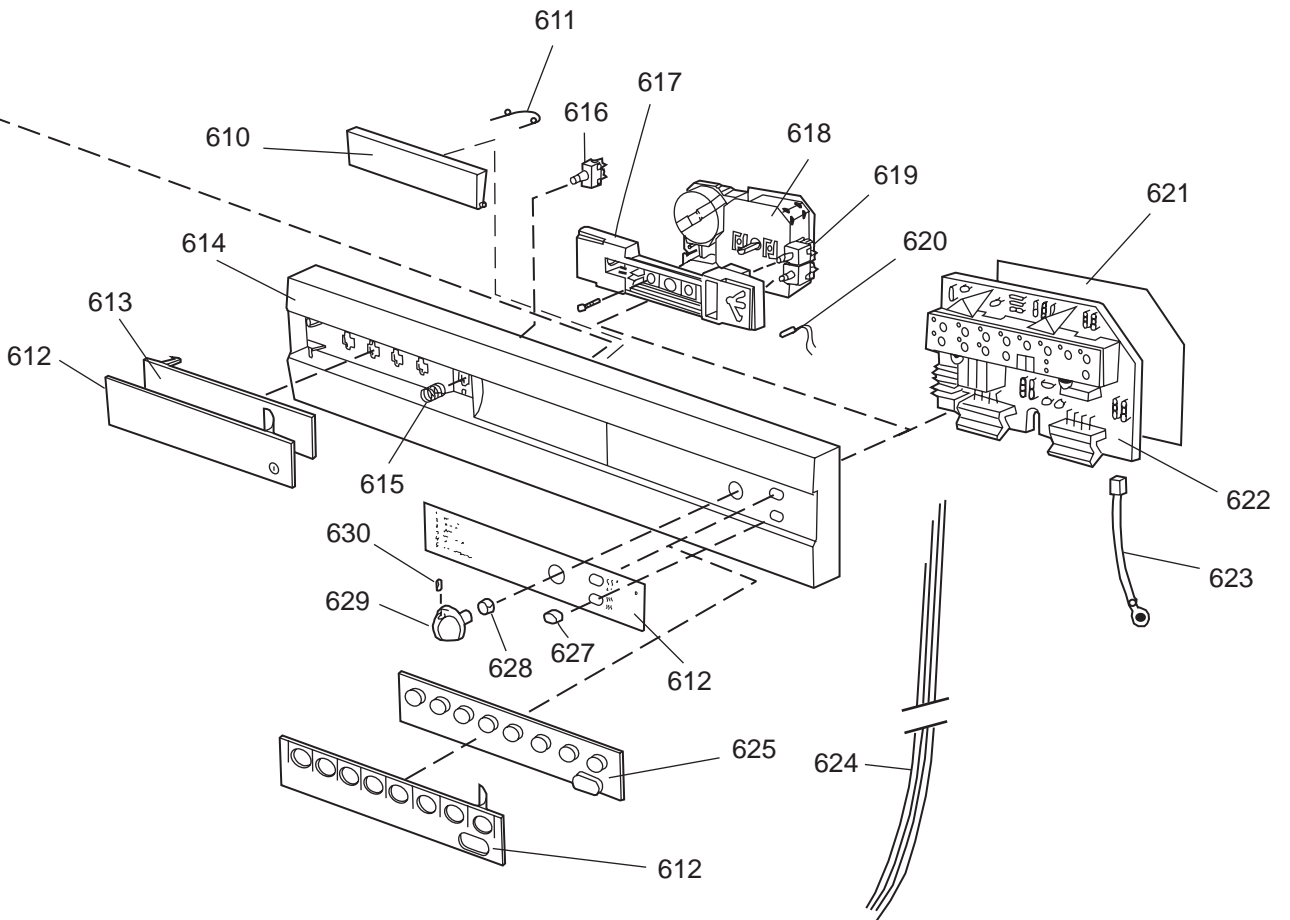

Datum
2003-03-24
Date

PANEL

CONTROL PANEL AND RELATED PARTS

Control panel and related parts

ASKO, 1475 US - White Bi (DW953)

Pos	Spare part No.	Description	Qty	Comment
601	8057541-0	Door Handle White 05/06 DW	1 Pcs	
602	8057545	Rotary catch, child safety '	1 Pcs	
603	8057546	SPRING, SafetyCatch 05/06 DW	1 Pcs	
604	8057544	Arm, SafetyCatch 05/06 DW	1 Pcs	
605	8057539	Bracket 4 Switch/Handle 05/0	1 Pcs	
605-a	8902085	Screw 20T for Plastic	2 Pcs	
606	8071098	Cover for Micro Switch	1 Pcs	
607	8055473	Door Switch - DW 05/06	1 Pcs	
608	8057542	Actuator, Doorswitch 05/06 D	1 Pcs	
609	8007078	Spring 02 Handle, DW	1 Pcs	
612	8070501-0	Decor Inserts White 1475	1 Pcs	
614	8057538-0	back for decor insert	1 Pcs	
614	8071680-0	Front Panel Asko Compl.	1 Pcs	
621	8060076	Cover, protective 05	1 Pcs	
622	8801201	Board, DW 05/06 (Not FI/Cust	1 Pcs	
622-a	8902053	Screw	2 Pcs	
623	8059767	Thermistor 05/06 DW	1 Pcs	
624	8070042	Cable set 1475	1 Pcs	
624	8059861	BASIC HARNESS DOOR DW95E	1 Pc's	
624	8059865	Basic Harness	1 Pcs	
625	8070508-0	Buttons, Keypad 1475/1485	1 Pcs	
690	8071178	INSTRUCTIONS 1475 CA/US	1 Pc's