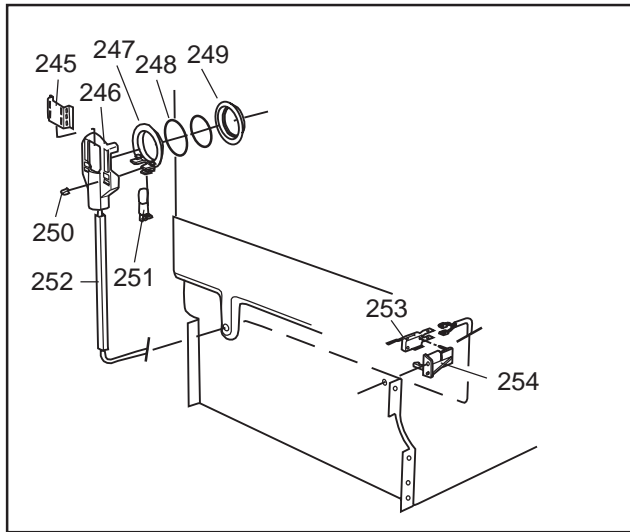

Datum
2003-03-24
Date

BEHÅLLARE

CONTAINER AND RELATED PARTS

Container and related parts

ASKO, 1475 US - White Bi (DW953)

Pos	Spare part No.	Description	Qty	Comment
201	8057977	Bearing Upper Rail 05/06 DW	8 Pcs	
202	8058638-77	Ball Holder, Upper Rail DW	2 Pcs	
203	8057979-77	Rack Stop Grey 05/06 DW	2 Pcs	
204	8057052	Guide Rail '05 '06 DW	2 Pcs	
205	8057978-77	Rail Stop - Back Grey 05/06	2 Pcs	
206	8057489	Tub Seal 05/06 DW	1 Pcs	
208	8801098	Lock Catch Kit 05'06 D/W	1 Pcs	
210	8057077	Heating Element DW 05/06 140	1 Pcs	
210	8002370	Protective Collar	2 Pcs	
211	8901110	Screw w/O-Ring DW 05/06 25-T	4 Pcs	
212	8070613	Sealing Strip Casing	1 Pcs	
216	8002579	T-Stat 05/06 DW Overheat	1 Pcs	
222	8070142	Cable holder, rear 05	1 Pcs	
223	8058495	Cable holder, door 05	1 Pcs	
224	8060033	Sound Absorb	1 Pcs	
225	8057523	Bottom and Side support '05	1 Pcs	
228	8058558	RFI 05/06 WM	1 Pcs	
229	8050251	Terminal Block DW All	1 Pcs	
229-a	8900357	Screw, terminal block	1 Pcs	
230	8059991	Cable holder, supply line 05	1 Pcs	
231	8006948	Grommet	1 Pcs	
232	8058491-77	Door Spring 05/06 for 0-7 lb	2 Pcs	
233	8057062	Subs to 8074877	4 Pcs	
234	8901156	Nut, Levelling Legs	4 Pcs	
235	8051957	Slide, foot 02 DW	2 Pcs	
236	8072119	Washer	4 Pcs	
239	8058352	Sound Absorb Outer	2 Pcs	
241	8060255	No longer Avail. po# 8008- H	1 Pcs	
242	8070495	Inlet Valve Mount	1 Pcs	
242-a	8900327	Screw 20 Torx, Self Tapping	2 Pcs	
243	8059761-0	Filler Strip - Left DW - Whi	1 Pcs	
243	8059762-0	Filler Strip, Right 05/06 DW	1 Pcs	
243-a	8900646	Screw 20 Torx SS	4 Pcs	
244	8070614	Insulation,fill strip 05&06	2 Pcs