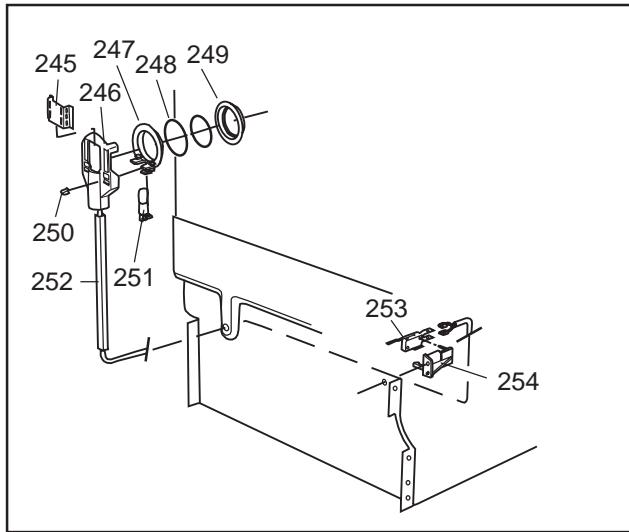

Datum

2003-03-24

Date

BEHÅLLARE

CONTAINER AND RELATED PARTS

Container and related parts

ASKO, 1475 US - White Bi (DW953)

Pos	Spare part No.	Description	Qty	Comment
201	8057977	Bearing Upper Rail 05/06 DW	8 Pcs	
202	8058638-77	Ball Holder, Upper Rail DW	2 Pcs	
203	8057979-77	Rack Stop Grey 05/06 DW	2 Pcs	
204	8057052	Guide Rail '05 '06 DW	2 Pcs	
205	8057978-77	Rail Stop - Back Grey 05/06	2 Pcs	
206	8057489	Tub Seal 05/06 DW	1 Pcs	
208	8801098	Lock Catch Kit 05'06 D/W	1 Pcs	
210	8057077	Heating Element DW 05/06 140	1 Pcs	
210	8002370	Protective Collar	2 Pcs	
211	8901110	Screw w/O-Ring DW 05/06 25-T	4 Pcs	
212	8070613	Sealing Strip Casing	1 Pcs	
216	8002579	T-Stat 05/06 DW Overheat	1 Pcs	
222	8070142	Cable holder, rear 05	1 Pcs	
223	8058495	Cable holder, door 05	1 Pcs	
224	8060033	Sound Absorb	1 Pcs	
225	8057523	Bottom and Side support '05	1 Pcs	
228	8058558	RFI 05/06 WM	1 Pcs	
229	8050251	Terminal Block DW All	1 Pcs	
229-a	8900357	Screw, terminal block	1 Pcs	
230	8059991	Cable holder, supply line 05	1 Pcs	
231	8006948	Grommet	1 Pcs	
232	8058491-77	Door Spring 05/06 for 0-7 lb	2 Pcs	
233	8057062	Subs to 8074877	4 Pcs	
234	8901156	Nut, Levelling Legs	4 Pcs	
235	8051957	Slide, foot 02 DW	2 Pcs	
236	8072119	Washer	4 Pcs	
239	8058352	Sound Absorb Outer	2 Pcs	
241	8060255	No longer Avail. po# 8008- H	1 Pcs	
242	8070495	Inlet Valve Mount	1 Pcs	
242-a	8900327	Screw 20 Torx, Self Tapping	2 Pcs	
243	8059761-0	Filler Strip - Left DW - Whi	1 Pcs	
243	8059762-0	Filler Strip, Right 05/06 DW	1 Pcs	
243-a	8900646	Screw 20 Torx SS	4 Pcs	
244	8070614	Insulation,fill strip 05&06	2 Pcs