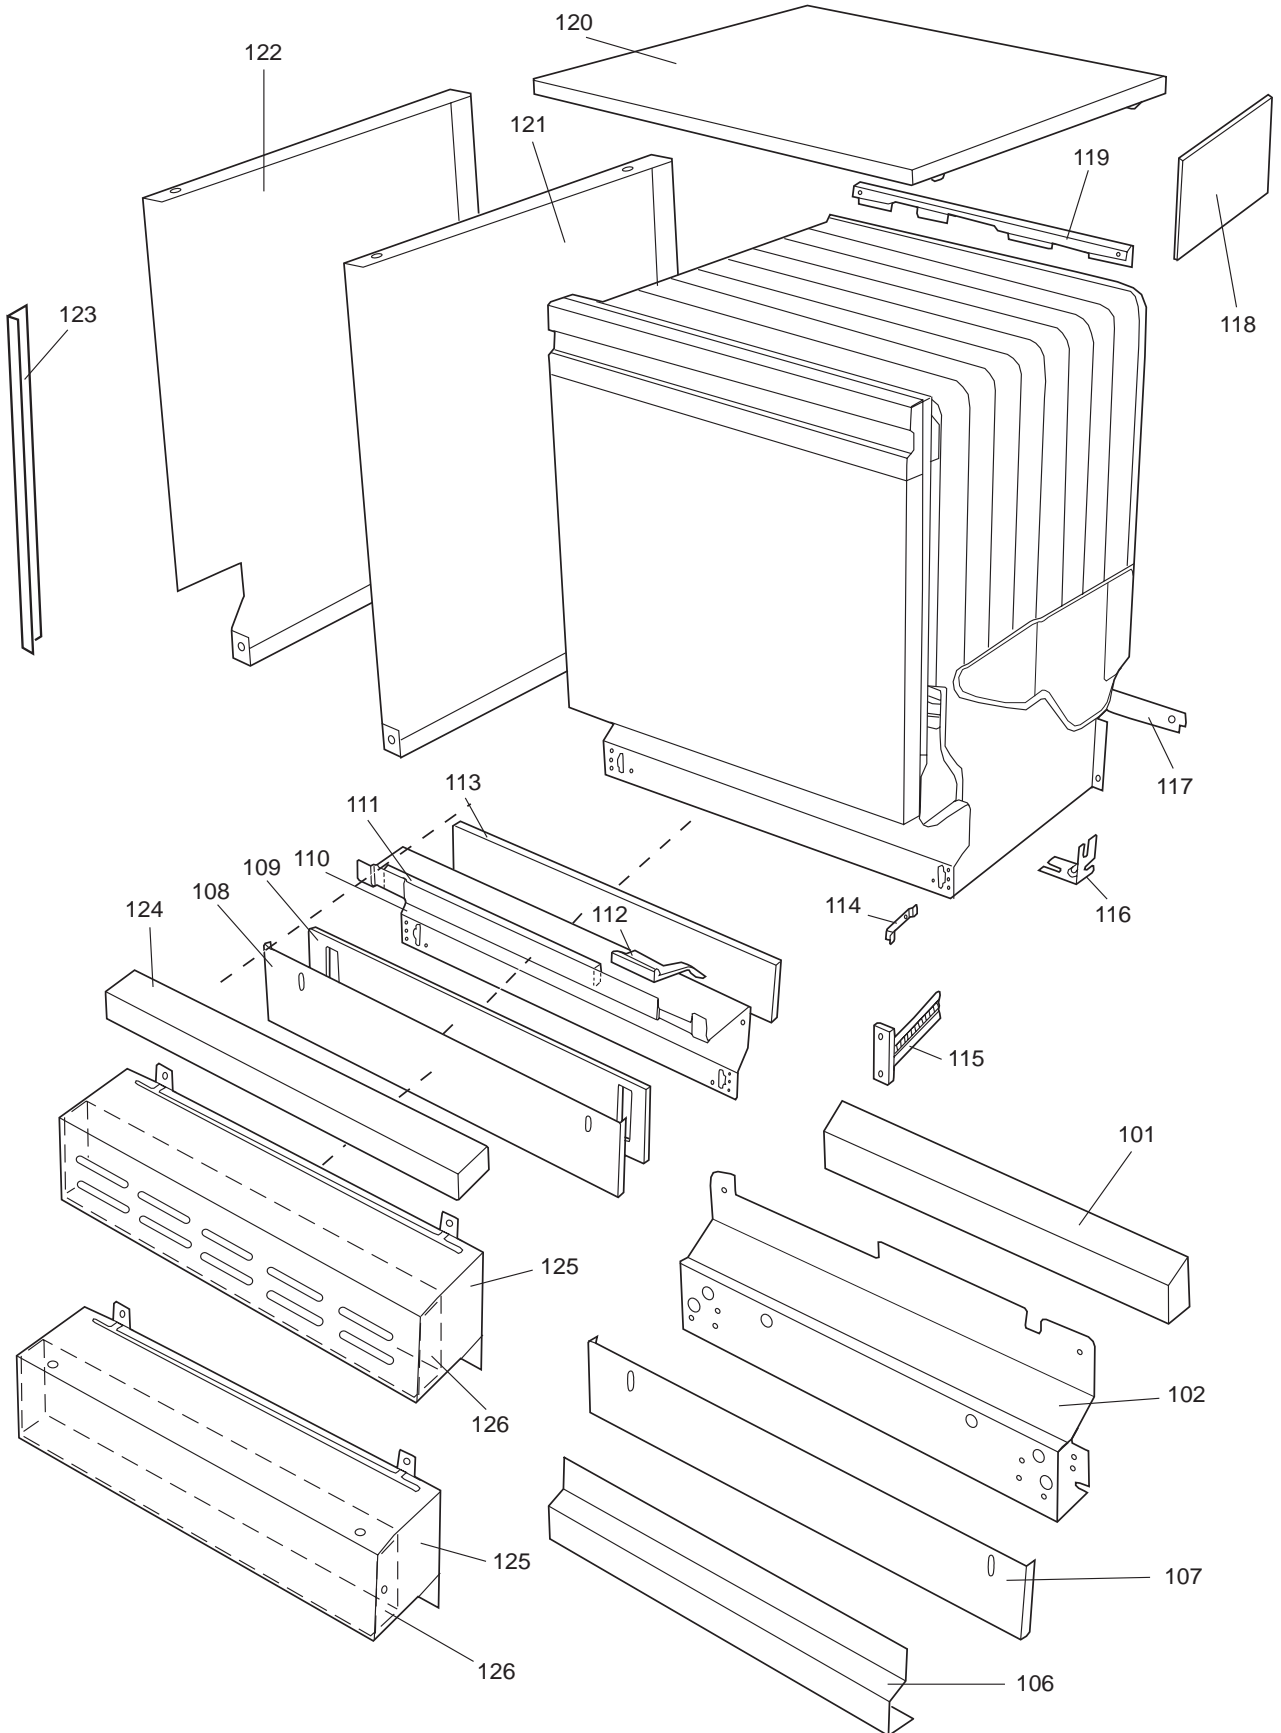

Datum
2003-03-24
Date

YTTERHÖLJE

CASING AND RELATED PARTS

Casing and related parts

ASKO, 1475 US - White Bi (DW953)

Pos	Spare part No.	Description	Qty	Comment
108	8059758-0	Toe Kick, White DW 05/06 US	1 Pcs	
108-a	8900944-0	Screw, white 20 torx	2 Pcs	
109	8070743	Insulation, Toe-Kick 05/06 D	1 Pcs	
110	8057526	Guard Plate DW05 & 06	1 Pcs	
110-a	8902357	Screw	4 Pcs	
111	8060041	Sealing strip, protect plte	1 Pcs	
112	8058486	Drip Guard Overflow 05/06 DW	1 Pcs	
113	8058353	Sound Absorb Guard	1 Pcs	
114	8057550	Spring Adj. Bracket 05/06 DW	2 Pcs	
114-a	8902131	Screw, disc.jh 11-99	2 Pcs	
115	8057549	Bracket/Toe Kick 05/06 DW	2 Pcs	
124	8070615	Sealing Lower Panel DW 05/06	1 Pcs	
125	8057100-S-0	Lower Panel, 05/06 DW	1 Pcs	
125-a	8900352	Screw Access Panel 05/06	2 Pcs	
125-b	8009769	Plug - Decor Frame White	4 Pcs	
126	8070612	Insul, lower panel 05 & 06 D	1 Pcs