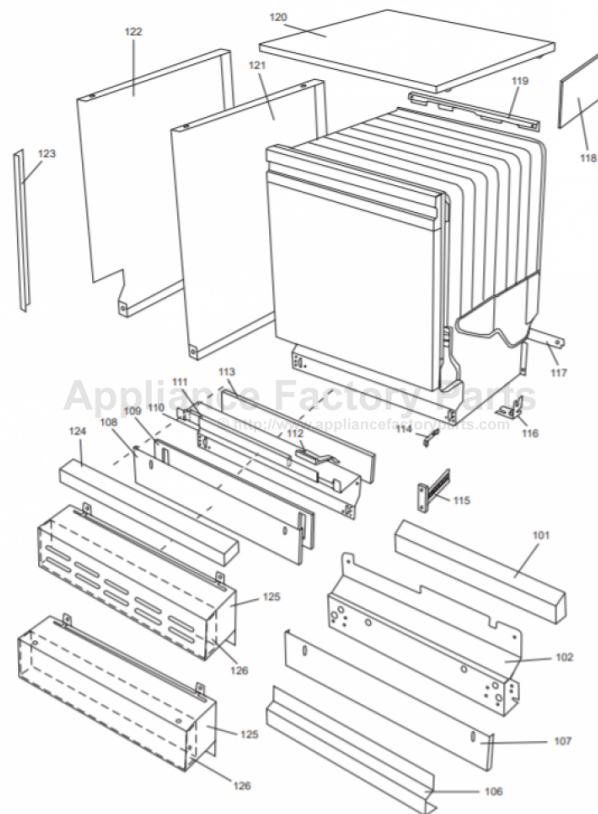

[Find Your ASKO Dishwasher Parts - Select From 209 Models](#)

----- Manual continues below -----