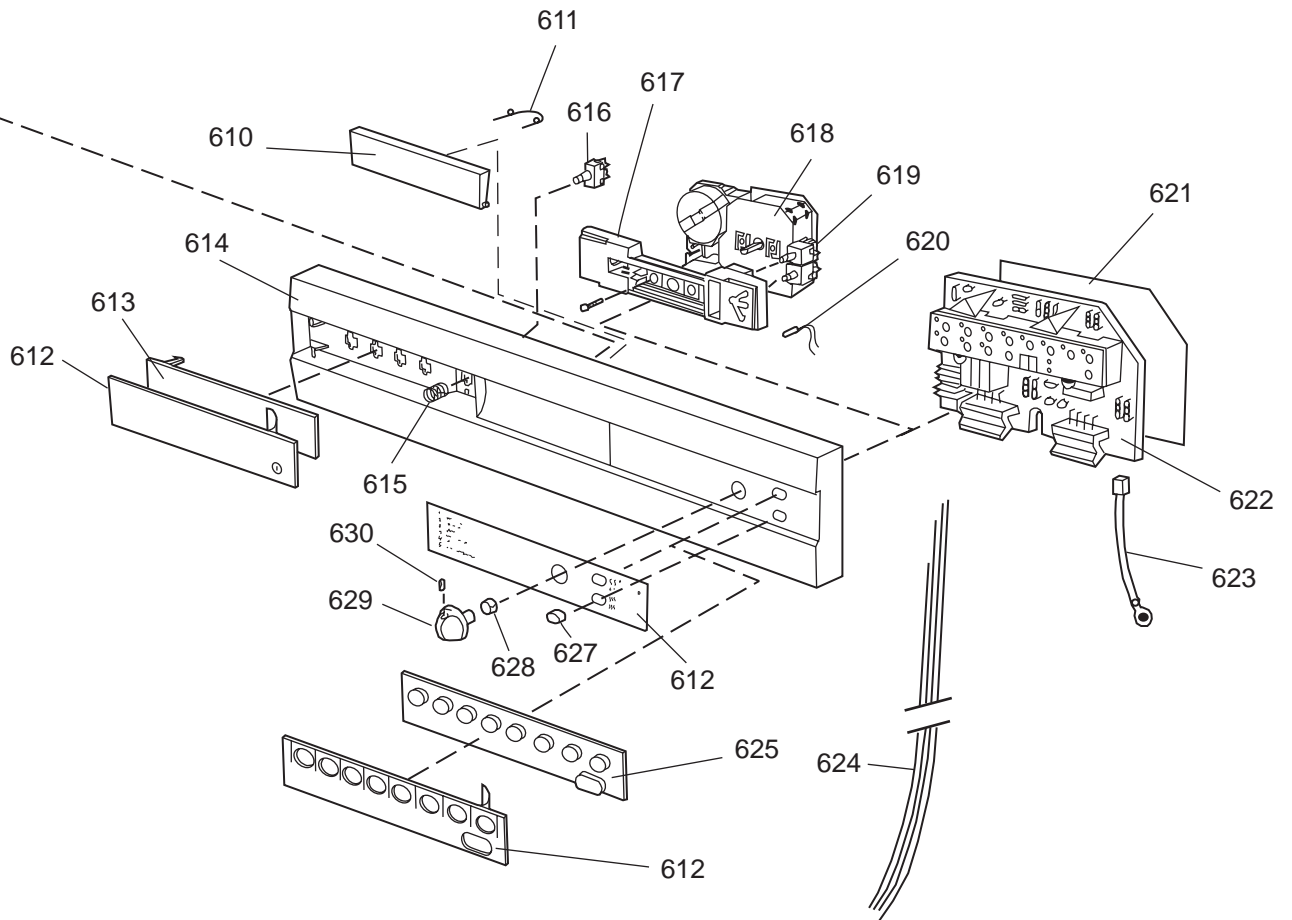

Datum
2003-03-24
Date

PANEL

CONTROL PANEL AND RELATED PARTS

Control panel and related parts

ASKO, 1475 US - White Bi (DW953)

Pos	Spare part No.	Description	Qty	Comment
601	8057541-0	Door Handle White 05/06 DW	1 Pcs	
602	8057545	Rotary catch, child safety '	1 Pcs	
603	8057546	SPRING, SafetyCatch 05/06 DW	1 Pcs	
604	8057544	Arm, SafetyCatch 05/06 DW	1 Pcs	
605	8057539	Bracket 4 Switch/Handle 05/0	1 Pcs	
605-a	8902085	Screw 20T for Plastic	2 Pcs	
606	8071098	Cover for Micro Switch	1 Pcs	
607	8055473	Door Switch - DW 05/06	1 Pcs	
608	8057542	Actuator, Doorswitch 05/06 D	1 Pcs	
609	8007078	Spring 02 Handle, DW	1 Pcs	
612	8070501-0	Decor Inserts White 1475	1 Pcs	
614	8057538-0	back for decor insert	1 Pcs	
614	8071680-0	Front Panel Asko Compl.	1 Pcs	
621	8060076	Cover, protective 05	1 Pcs	
622	8801201	Board, DW 05/06 (Not FI/Cust	1 Pcs	
622-a	8902053	Screw	2 Pcs	
623	8059767	Thermistor 05/06 DW	1 Pcs	
624	8070042	Cable set 1475	1 Pcs	
624	8059861	BASIC HARNESS DOOR DW95E	1 Pc's	
624	8059865	Basic Harness	1 Pcs	
625	8070508-0	Buttons, Keypad 1475/1485	1 Pcs	
690	8071178	INSTRUCTIONS 1475 CA/US	1 Pc's