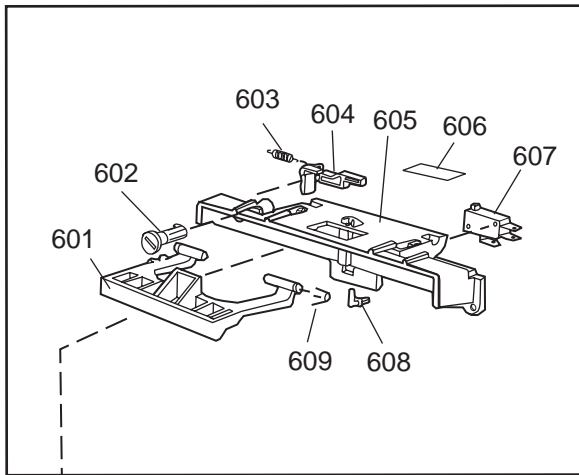

Datum
2003-03-24
Date

PANEL

CONTROL PANEL AND RELATED PARTS

Control panel and related parts

ASKO, 1475 US - White Bi (DW953)

Pos	Spare part No.	Description	Qty	Comment
601	8057541-0	Door Handle White 05/06 DW	1 Pcs	
602	8057545	Rotary catch, child safety '	1 Pcs	
603	8057546	SPRING, SafetyCatch 05/06 DW	1 Pcs	
604	8057544	Arm, SafetyCatch 05/06 DW	1 Pcs	
605	8057539	Bracket 4 Switch/Handle 05/0	1 Pcs	
605-a	8902085	Screw 20T for Plastic	2 Pcs	
606	8071098	Cover for Micro Switch	1 Pcs	
607	8055473	Door Switch - DW 05/06	1 Pcs	
608	8057542	Actuator, Doorswitch 05/06 D	1 Pcs	
609	8007078	Spring 02 Handle, DW	1 Pcs	
612	8070501-0	Decor Inserts White 1475	1 Pcs	
614	8057538-0	back for decor insert	1 Pcs	
614	8071680-0	Front Panel Asko Compl.	1 Pcs	
621	8060076	Cover, protective 05	1 Pcs	
622	8801201	Board, DW 05/06 (Not FI/Cust	1 Pcs	
622-a	8902053	Screw	2 Pcs	
623	8059767	Thermistor 05/06 DW	1 Pcs	
624	8070042	Cable set 1475	1 Pcs	
624	8059861	BASIC HARNESS DOOR DW95E	1 Pc's	
624	8059865	Basic Harness	1 Pcs	
625	8070508-0	Buttons, Keypad 1475/1485	1 Pcs	
690	8071178	INSTRUCTIONS 1475 CA/US	1 Pc's