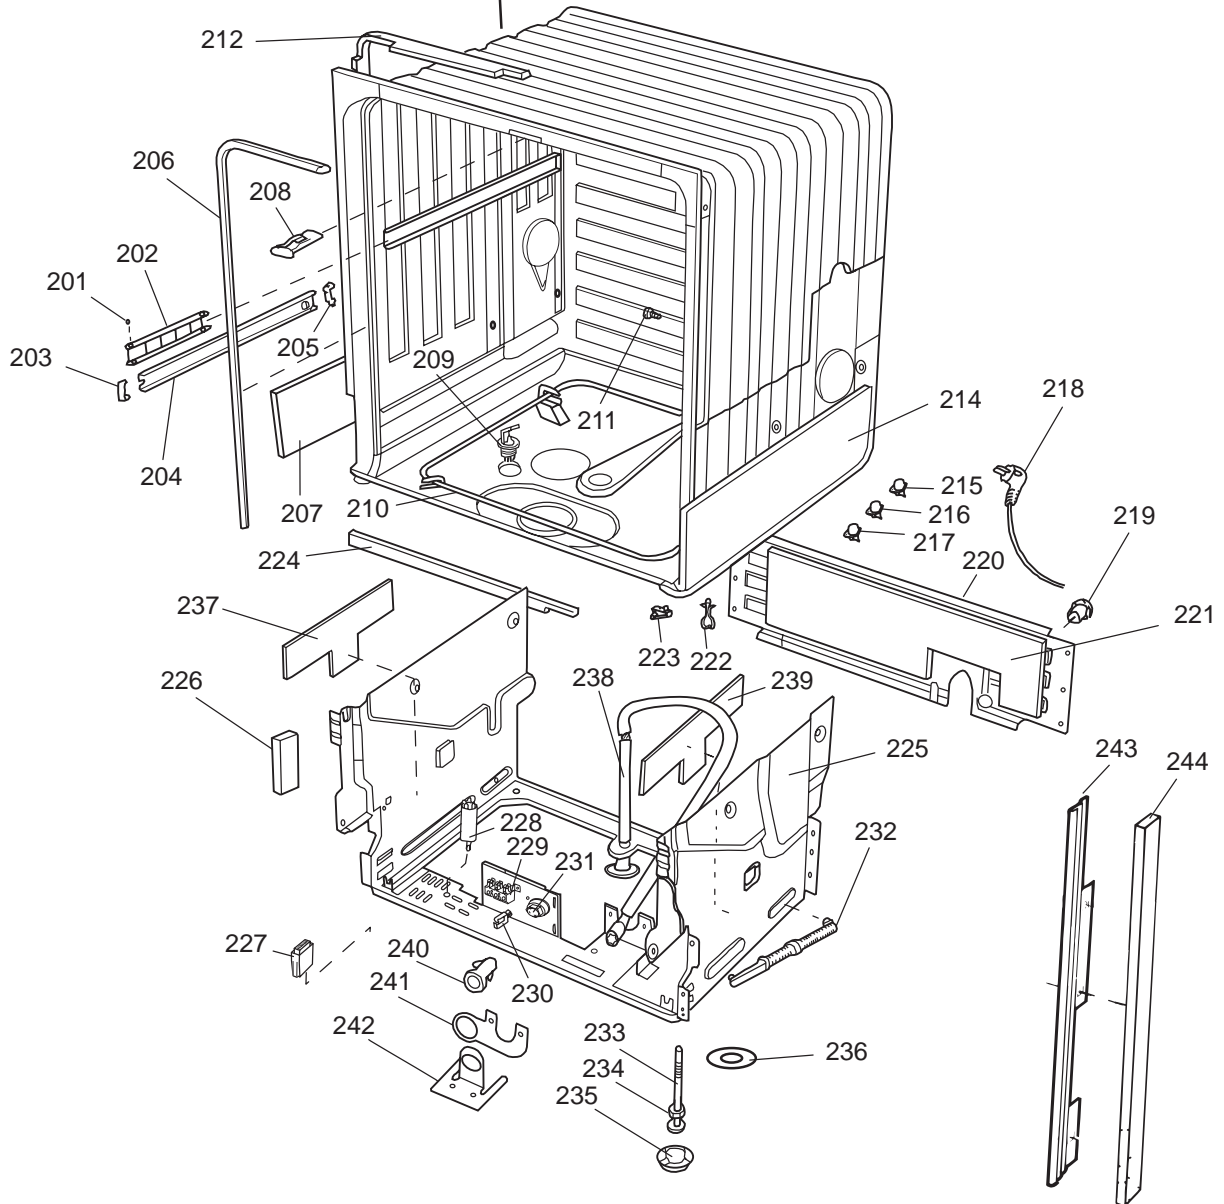

Datum

2003-03-24

Date

BEHÅLLARE

CONTAINER AND RELATED PARTS

Container and related parts

ASKO, 1475 US - White Bi (DW953)

Pos	Spare part No.	Description	Qty	Comment
201	8057977	Bearing Upper Rail 05/06 DW	8 Pcs	
202	8058638-77	Ball Holder, Upper Rail DW	2 Pcs	
203	8057979-77	Rack Stop Grey 05/06 DW	2 Pcs	
204	8057052	Guide Rail '05 '06 DW	2 Pcs	
205	8057978-77	Rail Stop - Back Grey 05/06	2 Pcs	
206	8057489	Tub Seal 05/06 DW	1 Pcs	
208	8801098	Lock Catch Kit 05'06 D/W	1 Pcs	
210	8057077	Heating Element DW 05/06 140	1 Pcs	
210	8002370	Protective Collar	2 Pcs	
211	8901110	Screw w/O-Ring DW 05/06 25-T	4 Pcs	
212	8070613	Sealing Strip Casing	1 Pcs	
216	8002579	T-Stat 05/06 DW Overheat	1 Pcs	
222	8070142	Cable holder, rear 05	1 Pcs	
223	8058495	Cable holder, door 05	1 Pcs	
224	8060033	Sound Absorb	1 Pcs	
225	8057523	Bottom and Side support '05	1 Pcs	
228	8058558	RFI 05/06 WM	1 Pcs	
229	8050251	Terminal Block DW All	1 Pcs	
229-a	8900357	Screw, terminal block	1 Pcs	
230	8059991	Cable holder, supply line 05	1 Pcs	
231	8006948	Grommet	1 Pcs	
232	8058491-77	Door Spring 05/06 for 0-7 lb	2 Pcs	
233	8057062	Subs to 8074877	4 Pcs	
234	8901156	Nut, Levelling Legs	4 Pcs	
235	8051957	Slide, foot 02 DW	2 Pcs	
236	8072119	Washer	4 Pcs	
239	8058352	Sound Absorb Outer	2 Pcs	
241	8060255	No longer Avail. po# 8008- H	1 Pcs	
242	8070495	Inlet Valve Mount	1 Pcs	
242-a	8900327	Screw 20 Torx, Self Tapping	2 Pcs	
243	8059761-0	Filler Strip - Left DW - Whi	1 Pcs	
243	8059762-0	Filler Strip, Right 05/06 DW	1 Pcs	
243-a	8900646	Screw 20 Torx SS	4 Pcs	
244	8070614	Insulation,fill strip 05&06	2 Pcs