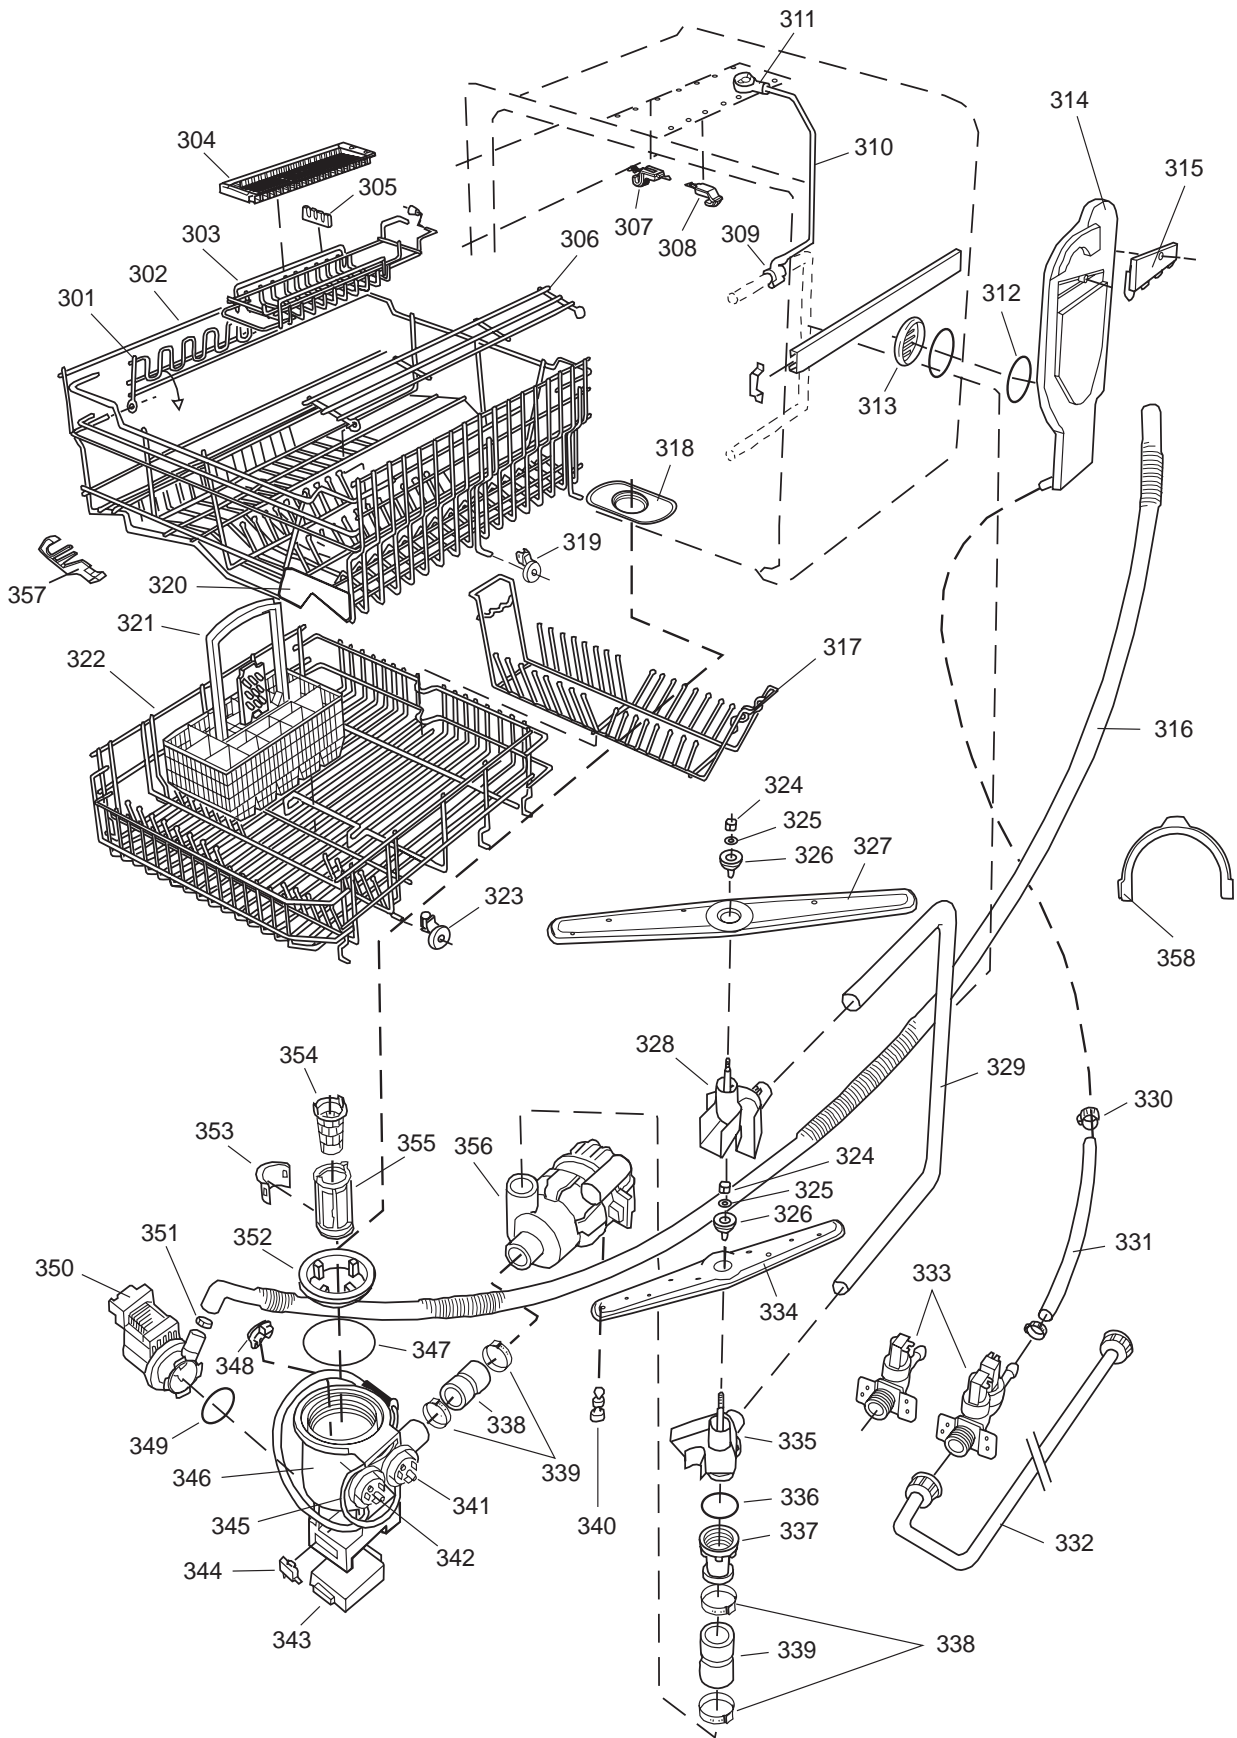

Datum
2003-03-24
Date

DISKSYSTEM

DISHWASHING SYSTEM

Dishwashing system

ASKO, 1475 US - White Bi (DW953)

Pos	Spare part No.	Description	Qty	Comment
301	8071337-36	Cup Shelf Wine Glass 05/06 D	1 Pcs	
302	8801236-36	Upper Basket Gray	1 Pcs	
302	8801199-36	Rack, Upper 05 & 06 DW	1 Pcs	with cup shelf
306	8071336-36	Cup Shelf 05/06 DW	1 Pcs	
313	8057536-77	Lockring Airbreak Gray	1 Pcs	
314	8057514	Sub To 8801234	1 Pcs	
316	8070304	Drain Hose 05/06 DW	1 Pcs	
316-a	8052239	Hose Clamp, Squeeze	1 Pcs	
316-b	8053642	Hose Clip	1 Pcs	
318	8059740	Strainer Upper 05/06 DW	1 Pcs	
319	8058498-77	Wheel, Upper Basket 05/06 DW	4 Pcs	
320	8057506-77	Knife Stop	1 Pcs	
321	8801089-77	Cutlery Basket 05/06 DW	1 Pcs	
322	8070043-36	Lower Basket 1325/1706	1 Pcs	
323	8009516-77	Rack Wheels Lower 05/06 DW	8 Pcs	
324	8901262	Nut for Spray Arm 05	2 Pcs	
325	8052095	Ceramic Washer, Spray Arm 05	2 Pcs	
326	8057070-77	Spray Arm Insert 05/06 DW	2 Pcs	
327	8072695	Spray Arm - Upper 05/06 DW	1 Pcs	
328	8057068-77	Spray Pipe Bearing Upper	1 Pcs	
329	8057063	Spray pipe, inner 05	1 Pcs	
330	8052189	Hose Clamp, Squeeze	2 Pcs	
331	8070622	Ruber Hose	1 Pcs	
333	8072121	Fill Valve, Single 05/06 DW.	1 Pcs	
333-a	8902087	Screw, Plastic Housing 20 To	2 Pcs	
334	8072692	Spray Arm - Lower 05/06 DW	1 Pcs	
335	8057067-77	Lower Washarm Support 05/06	1 Pcs	
336	8901755	O-Ring Seal	1 Pcs	
337	8057069	Retainer Nut SprayArm 05/06	1 Pcs	
338	8052097	Hose Clamp, Circ. Pump 05/06	4 Pcs	
339	8057484	Hose, Circ. Pump 05/06 DW	2 Pcs	
340	8055095	BUFFER, Circumpump 03/04 DW	1 Pcs	
341	8071024	Level Switch 05/06 DW	1 Pcs	
343	8057053	Subs to 8075110	1 Pcs	
344	8060068	Micro Switch,Overfill 05/06	1 Pcs	
345	8058500	Hose Pressure Sw. 05/06 DW	1 Pcs	
346	8801123	Replaces 8075197-77. Sump 05	1 Pcs	
347	8058503	O-Ring, Sump 05/06 DW	1 Pcs	
348	8057487-79	Sump Plug DW 05/06 Cleanout	1 Pcs	
349	8002584	O-Ring, Drain Pump 05/06 DW	1 Pcs	
350	8057083	DRAINPUMP Repl.by 8072032	1 Pc's	
350	8072032	Drain Pump 05/06 DW	1 Pcs	
351	8052239	Hose Clamp, Squeeze	1 Pcs	
352	8057488	Locking ring, bottom well 05	1 Pcs	
353	8058454	Cover Str. Basket 05/06 DW	1 Pcs	
354	8057972-77	Strainer Basket Grey 05/06 D	1 Pcs	
355	8057486-77	Filter, fine 05 & 06 DW	1 Pcs	
356	8071250	Circ. Pump 05/06 DW	1 Pcs	
356-a	8075380	capacitor D3000	1 Pcs	
357	8071214-77	Knife Holder 05/06 DW	2 Pcs	
358	8072528-77	Holder Outlet Hose	1 Pcs	
358	8050805	GOOSE NECK for DRAIN HOSE	1 Pcs