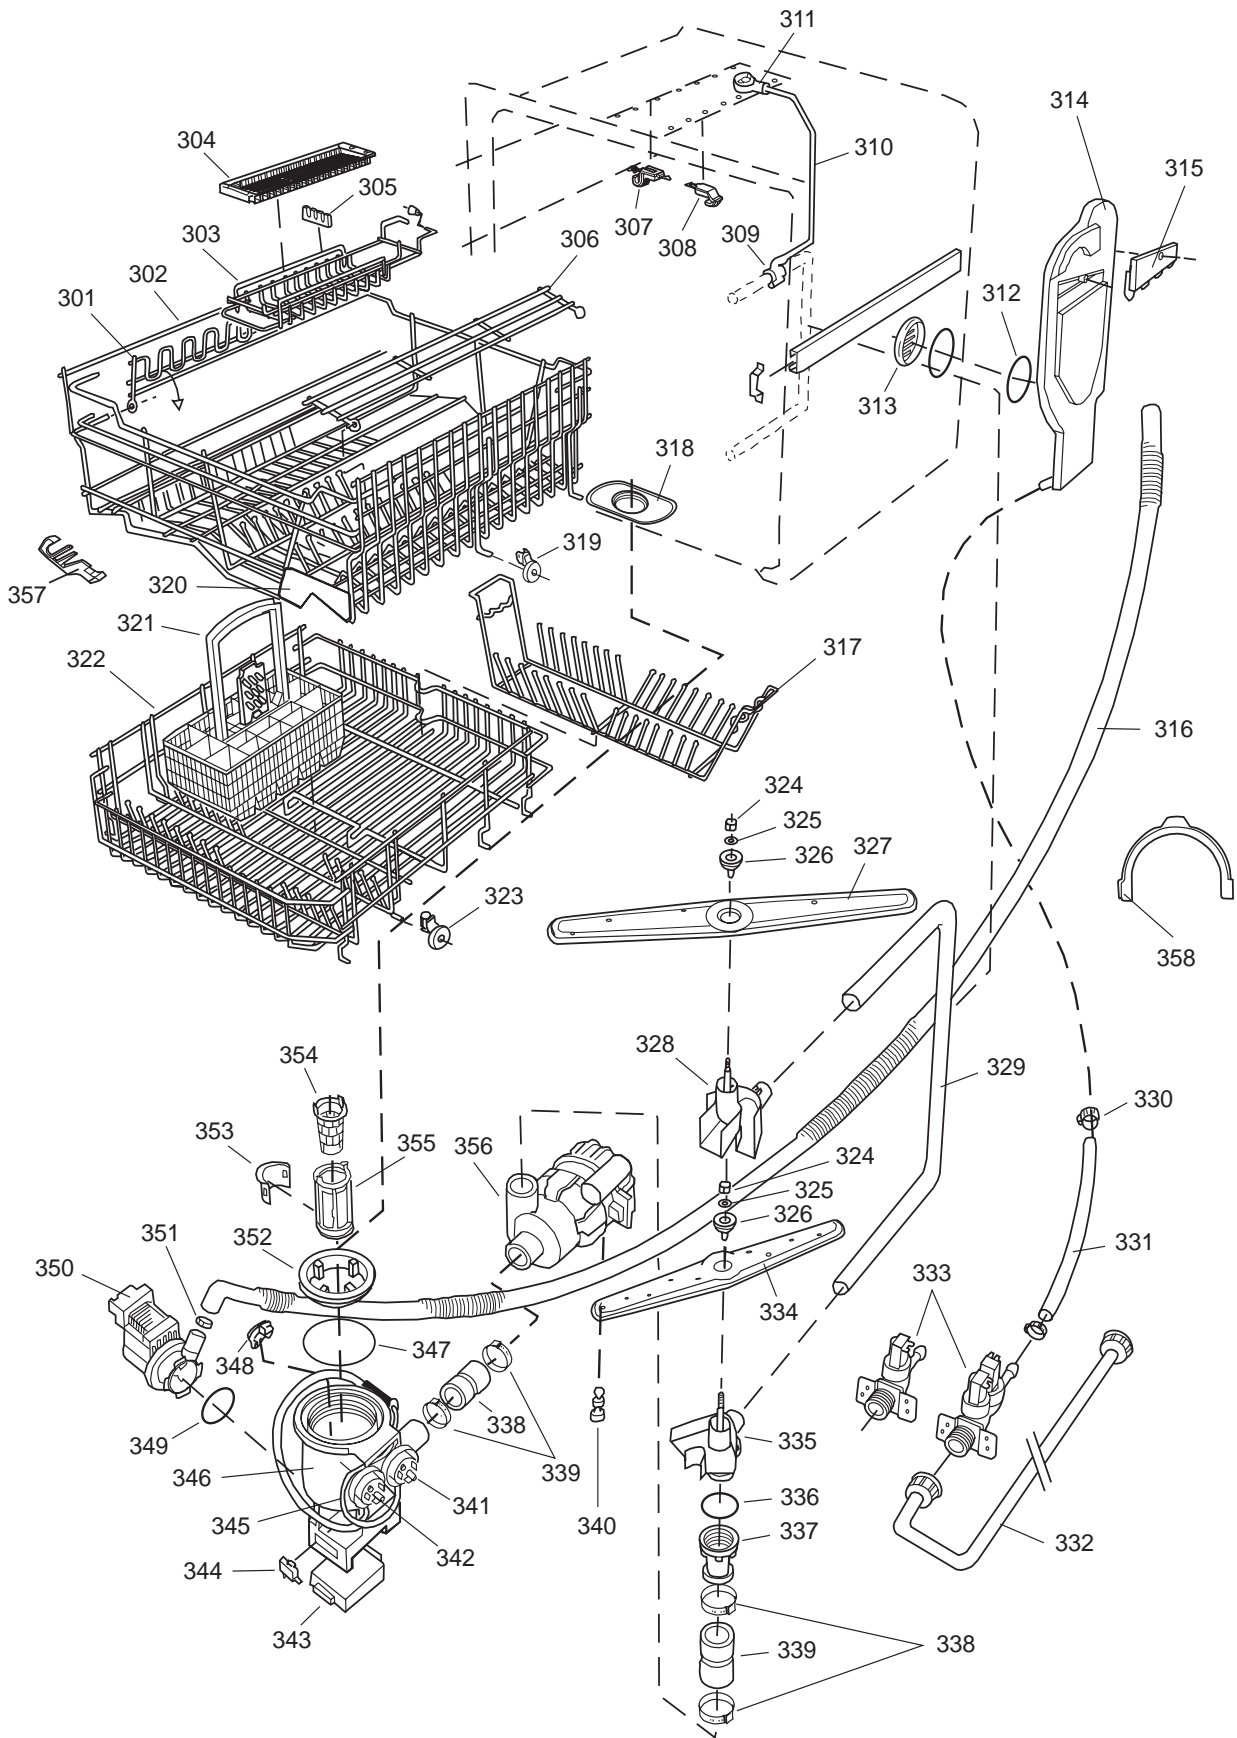

Datum
2003-03-24
Date

DISKSYSTEM

DISHWASHING SYSTEM

Dishwashing system

ASKO, 1485 US - Black Bi (DW953)

Pos	Spare part No.	Description	Qty	Comment
301	8071337-36	Cup Shelf Wine Glass 05/06 D	1 Pcs	
302	8801236-36	Upper Basket Gray	1 Pcs	
302	8801199-36	Rack, Upper 05 & 06 DW	1 Pcs	with cup shelf
306	8071336-36	Cup Shelf 05/06 DW	1 Pcs	
313	8057536-77	Lockring Airbreak Gray	1 Pcs	
314	8057514	Sub To 8801234	1 Pcs	
316	8070304	Drain Hose 05/06 DW	1 Pcs	
316-a	8052239	Hose Clamp, Squeeze	1 Pcs	
316-b	8053642	Hose Clip	1 Pcs	
318	8059740	Strainer Upper 05/06 DW	1 Pcs	
319	8058498-77	Wheel, Upper Basket 05/06 DW	4 Pcs	
320	8057506-77	Knife Stop	1 Pcs	
321	8801089-77	Cutlery Basket 05/06 DW	1 Pcs	
322	8801200-36	Lower Basket 05/06 DW	1 Pcs	
323	8009516-77	Rack Wheels Lower 05/06 DW	8 Pcs	
324	8901262	Nut for Spray Arm 05	2 Pcs	
325	8052095	Ceramic Washer, Spray Arm 05	2 Pcs	
326	8057070-77	Spray Arm Insert 05/06 DW	2 Pcs	
327	8072695	Spray Arm - Upper 05/06 DW	1 Pcs	
328	8057068-77	Spray Pipe Bearing Upper	1 Pcs	
329	8057063	Spray pipe, inner 05	1 Pcs	
330	8052189	Hose Clamp, Squeeze	2 Pcs	
331	8070622	Ruber Hose	1 Pcs	
333	8072121	Fill Valve, Single 05/06 DW.	1 Pcs	
333-a	8902087	Screw, Plastic Housing 20 To	2 Pcs	
334	8072692	Spray Arm - Lower 05/06 DW	1 Pcs	
335	8057067-77	Lower Washarm Support 05/06	1 Pcs	
336	8901755	O-Ring Seal	1 Pcs	
337	8057069	Retainer Nut SprayArm 05/06	1 Pcs	
338	8052097	Hose Clamp, Circ. Pump 05/06	4 Pcs	
339	8057484	Hose, Circ. Pump 05/06 DW	2 Pcs	
340	8055095	BUFFER, Circumpump 03/04 DW	1 Pcs	
341	8071024	Level Switch 05/06 DW	1 Pcs	
343	8057053	Subs to 8075110	1 Pcs	
344	8060068	Micro Switch,Overfill 05/06	1 Pcs	
345	8058500	Hose Pressure Sw. 05/06 DW	1 Pcs	
346	8801123	Replaces 8075197-77. Sump 05	1 Pcs	
347	8058503	O-Ring, Sump 05/06 DW	1 Pcs	
348	8057487-79	Sump Plug DW 05/06 Cleanout	1 Pcs	
349	8002584	O-Ring, Drain Pump 05/06 DW	1 Pcs	
350	8057083	DRAINPUMP Repl.by 8072032	1 Pc's	
350	8072032	Drain Pump 05/06 DW	1 Pcs	
351	8052239	Hose Clamp, Squeeze	1 Pcs	
352	8057488	Locking ring, bottom well 05	1 Pcs	
353	8058454	Cover Str. Basket 05/06 DW	1 Pcs	
354	8057972-77	Strainer Basket Grey 05/06 D	1 Pcs	
355	8057486-77	Filter, fine 05 & 06 DW	1 Pcs	
356	8071250	Circ. Pump 05/06 DW	1 Pcs	
356-a	8075380	capacitor D3000	1 Pcs	
357	8071214-77	Knife Holder 05/06 DW	2 Pcs	
358	8072528-77	Holder Outlet Hose	1 Pcs	
358	8050805	GOOSE NECK for DRAIN HOSE	1 Pcs