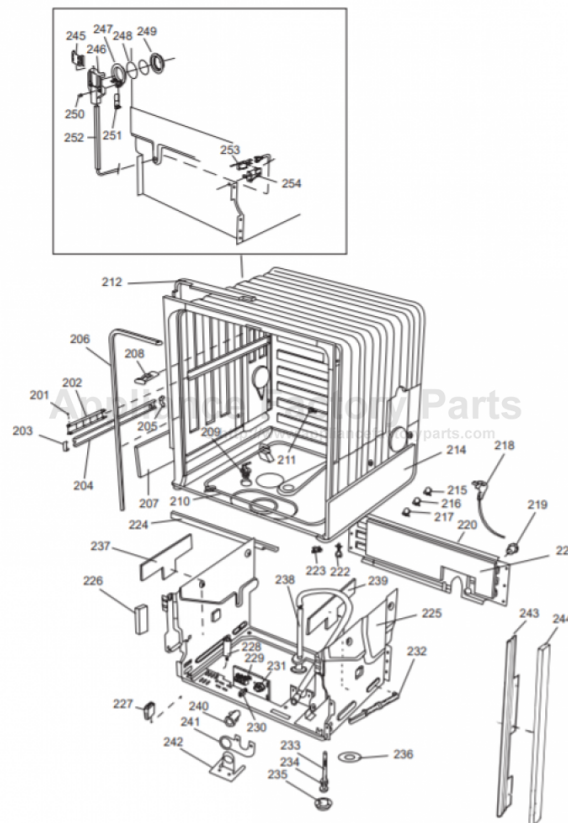

[Find Your ASKO Dishwasher Parts - Select From 209 Models](#)

----- Manual continues below -----