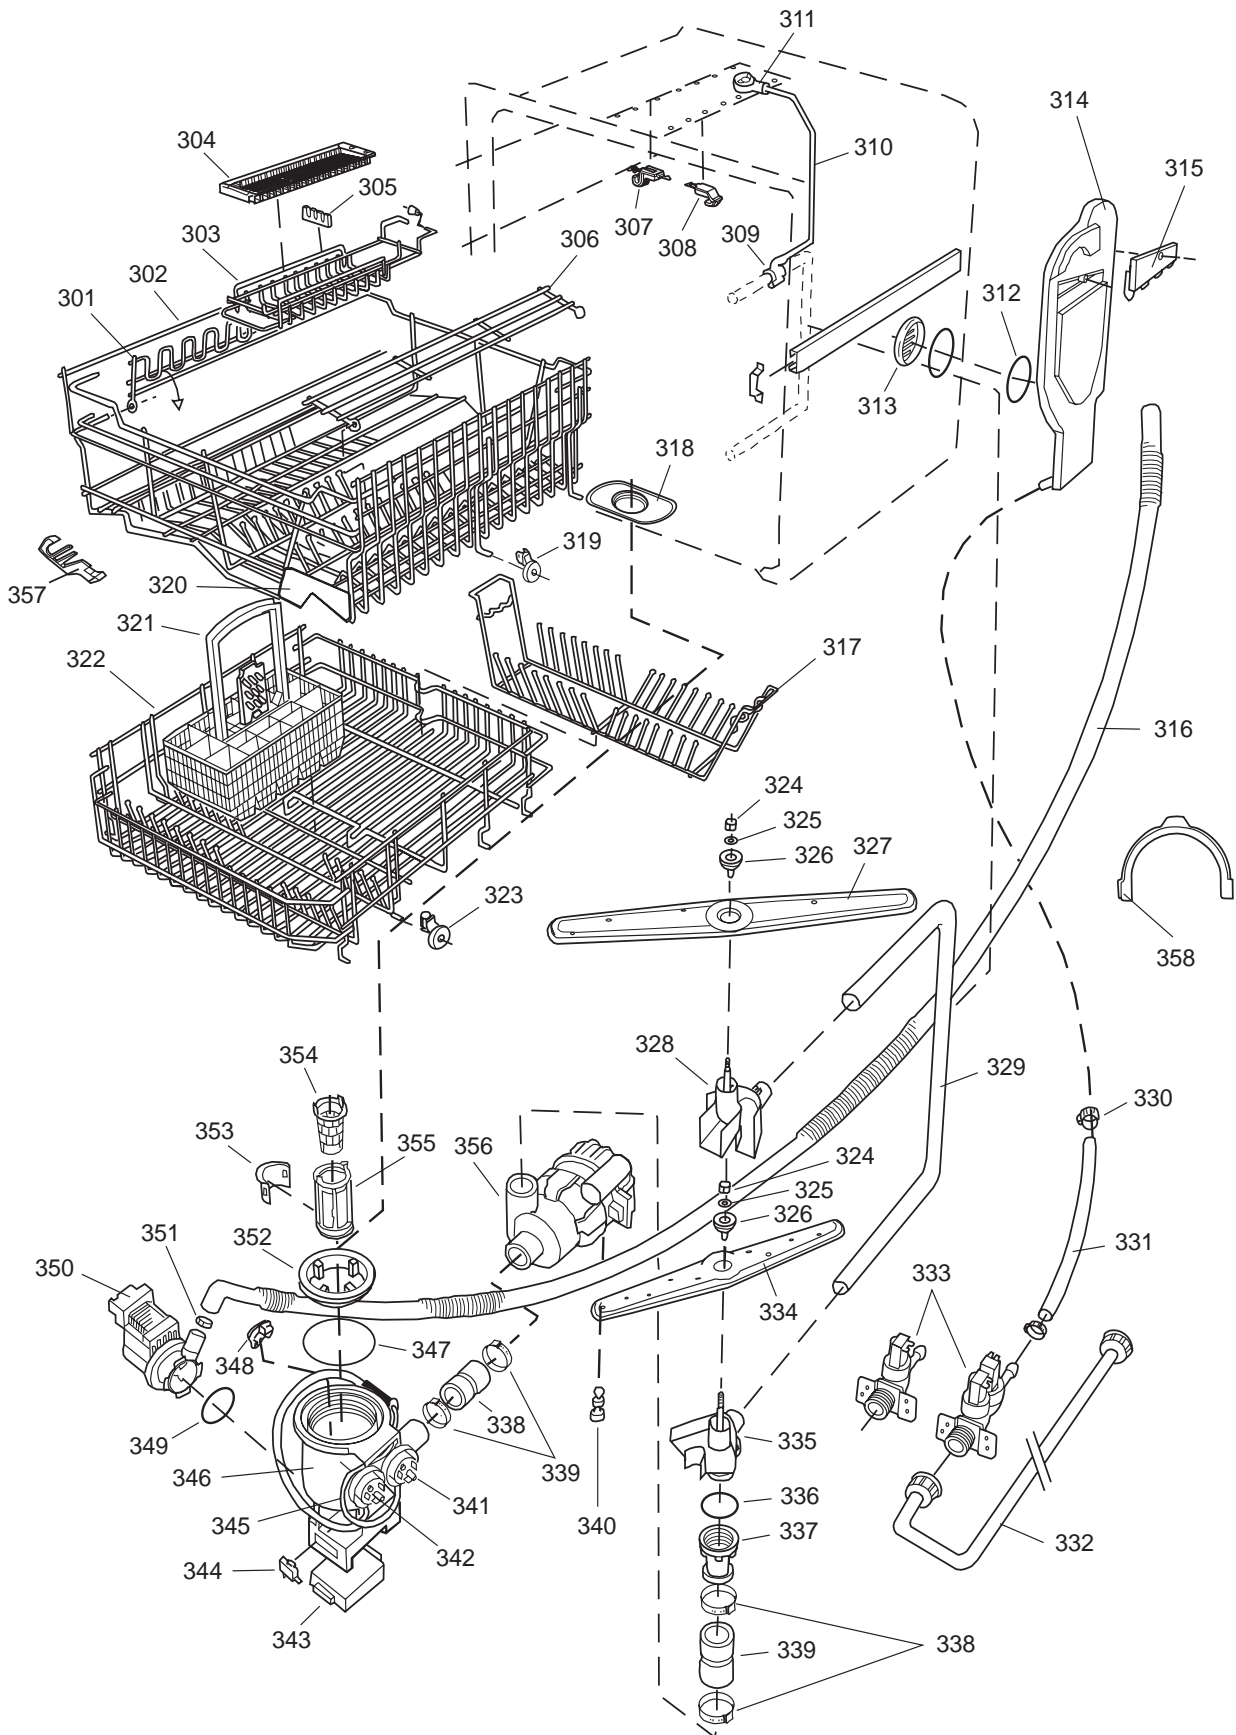

Datum

2003-03-24

Date

DISKSYSTEM

DISHWASHING SYSTEM

Dishwashing system

ASKO, 1485 US - Black Bi (DW953)

Pos	Spare part No.	Description	Qty	Comment
301	8071337-36	Cup Shelf Wine Glass 05/06 D	1 Pcs	
302	8801236-36	Upper Basket Gray	1 Pcs	
302	8801199-36	Rack, Upper 05 & 06 DW	1 Pcs	with cup shelf
306	8071336-36	Cup Shelf 05/06 DW	1 Pcs	
313	8057536-77	Lockring Airbreak Gray	1 Pcs	
314	8057514	Sub To 8801234	1 Pcs	
316	8070304	Drain Hose 05/06 DW	1 Pcs	
316-a	8052239	Hose Clamp, Squeeze	1 Pcs	
316-b	8053642	Hose Clip	1 Pcs	
318	8059740	Strainer Upper 05/06 DW	1 Pcs	
319	8058498-77	Wheel, Upper Basket 05/06 DW	4 Pcs	
320	8057506-77	Knife Stop	1 Pcs	
321	8801089-77	Cutlery Basket 05/06 DW	1 Pcs	
322	8801200-36	Lower Basket 05/06 DW	1 Pcs	
323	8009516-77	Rack Wheels Lower 05/06 DW	8 Pcs	
324	8901262	Nut for Spray Arm 05	2 Pcs	
325	8052095	Ceramic Washer, Spray Arm 05	2 Pcs	
326	8057070-77	Spray Arm Insert 05/06 DW	2 Pcs	
327	8072695	Spray Arm - Upper 05/06 DW	1 Pcs	
328	8057068-77	Spray Pipe Bearing Upper	1 Pcs	
329	8057063	Spray pipe, inner 05	1 Pcs	
330	8052189	Hose Clamp, Squeeze	2 Pcs	
331	8070622	Ruber Hose	1 Pcs	
333	8072121	Fill Valve, Single 05/06 DW.	1 Pcs	
333-a	8902087	Screw, Plastic Housing 20 To	2 Pcs	
334	8072692	Spray Arm - Lower 05/06 DW	1 Pcs	
335	8057067-77	Lower Washarm Support 05/06	1 Pcs	
336	8901755	O-Ring Seal	1 Pcs	
337	8057069	Retainer Nut SprayArm 05/06	1 Pcs	
338	8052097	Hose Clamp, Circ. Pump 05/06	4 Pcs	
339	8057484	Hose, Circ. Pump 05/06 DW	2 Pcs	
340	8055095	BUFFER, Circumpump 03/04 DW	1 Pcs	
341	8071024	Level Switch 05/06 DW	1 Pcs	
343	8057053	Subs to 8075110	1 Pcs	
344	8060068	Micro Switch,Overfill 05/06	1 Pcs	
345	8058500	Hose Pressure Sw. 05/06 DW	1 Pcs	
346	8801123	Replaces 8075197-77. Sump 05	1 Pcs	
347	8058503	O-Ring, Sump 05/06 DW	1 Pcs	
348	8057487-79	Sump Plug DW 05/06 Cleanout	1 Pcs	
349	8002584	O-Ring, Drain Pump 05/06 DW	1 Pcs	
350	8057083	DRAINPUMP Repl.by 8072032	1 Pc's	
350	8072032	Drain Pump 05/06 DW	1 Pcs	
351	8052239	Hose Clamp, Squeeze	1 Pcs	
352	8057488	Locking ring, bottom well 05	1 Pcs	
353	8058454	Cover Str. Basket 05/06 DW	1 Pcs	
354	8057972-77	Strainer Basket Grey 05/06 D	1 Pcs	
355	8057486-77	Filter, fine 05 & 06 DW	1 Pcs	
356	8071250	Circ. Pump 05/06 DW	1 Pcs	
356-a	8075380	capacitor D3000	1 Pcs	
357	8071214-77	Knife Holder 05/06 DW	2 Pcs	
358	8072528-77	Holder Outlet Hose	1 Pcs	
358	8050805	GOOSE NECK for DRAIN HOSE	1 Pcs