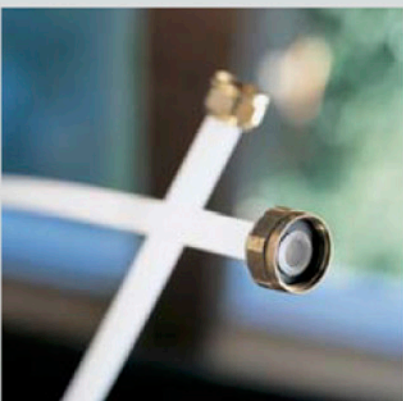

# ASKO 1485 Owner's Manual

[Shop genuine replacement parts for ASKO 1485](#)

[Find Your ASKO Dishwasher Parts - Select From 209 Models](#)

----- Manual continues below -----