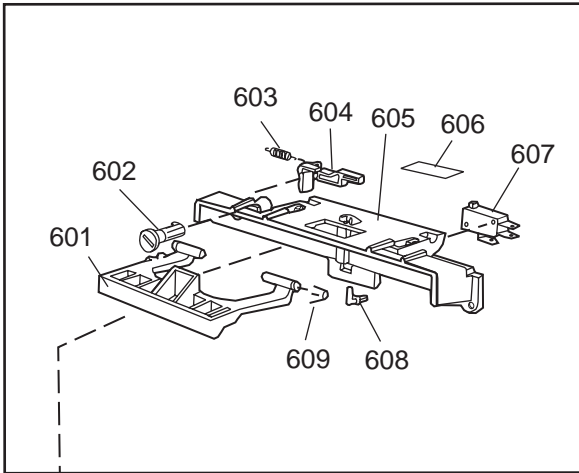

Datum
2003-03-24
Date

PANEL

CONTROL PANEL AND RELATED PARTS

Control panel and related parts

ASKO, 1485 US - Black Bi (DW953)

Pos	Spare part No.	Description	Qty	Comment
601	8057541-33	Door Handle, Black DW 05/06	1 Pcs	
602	8057545	Rotary catch, child safety '	1 Pcs	
603	8057546	SPRING, SafetyCatch 05/06 DW	1 Pcs	
604	8057544	Arm, SafetyCatch 05/06 DW	1 Pcs	
605	8057539	Bracket 4 Switch/Handle 05/0	1 Pcs	
605-a	8902085	Screw 20T for Plastic	2 Pcs	
606	8071098	Cover for Micro Switch	1 Pcs	
607	8055473	Door Switch - DW 05/06	1 Pcs	
608	8057542	Actuator, Doorswitch 05/06 D	1 Pcs	
609	8007078	Spring 02 Handle, DW	1 Pcs	
612	8072467-33	Decor Insert	1 Pcs	
614	8057538-69	Cover Main Switch Black 05'	1 Pcs	
614	8071680-69	Control Panel 05/06 DW	1 Pcs	
621	8060076	Cover, protective 05	1 Pcs	
622	8801201	Board, DW 05/06 (Not FI/Cust	1 Pcs	
622-a	8902053	Screw	2 Pcs	
623	8059767	Thermistor 05/06 DW	1 Pcs	
624	8059861	BASIC HARNESS DOOR DW95E	1 Pc's	
624	8059865	Basic Harness	1 Pcs	
624	8072533	Cable 1485	1 Pcs	
625	8070508-33	Silicon Buttons Black 05	1 Pcs	
690	8073096	INSTR. GENERAL D/WASHER USA	1 Pc's