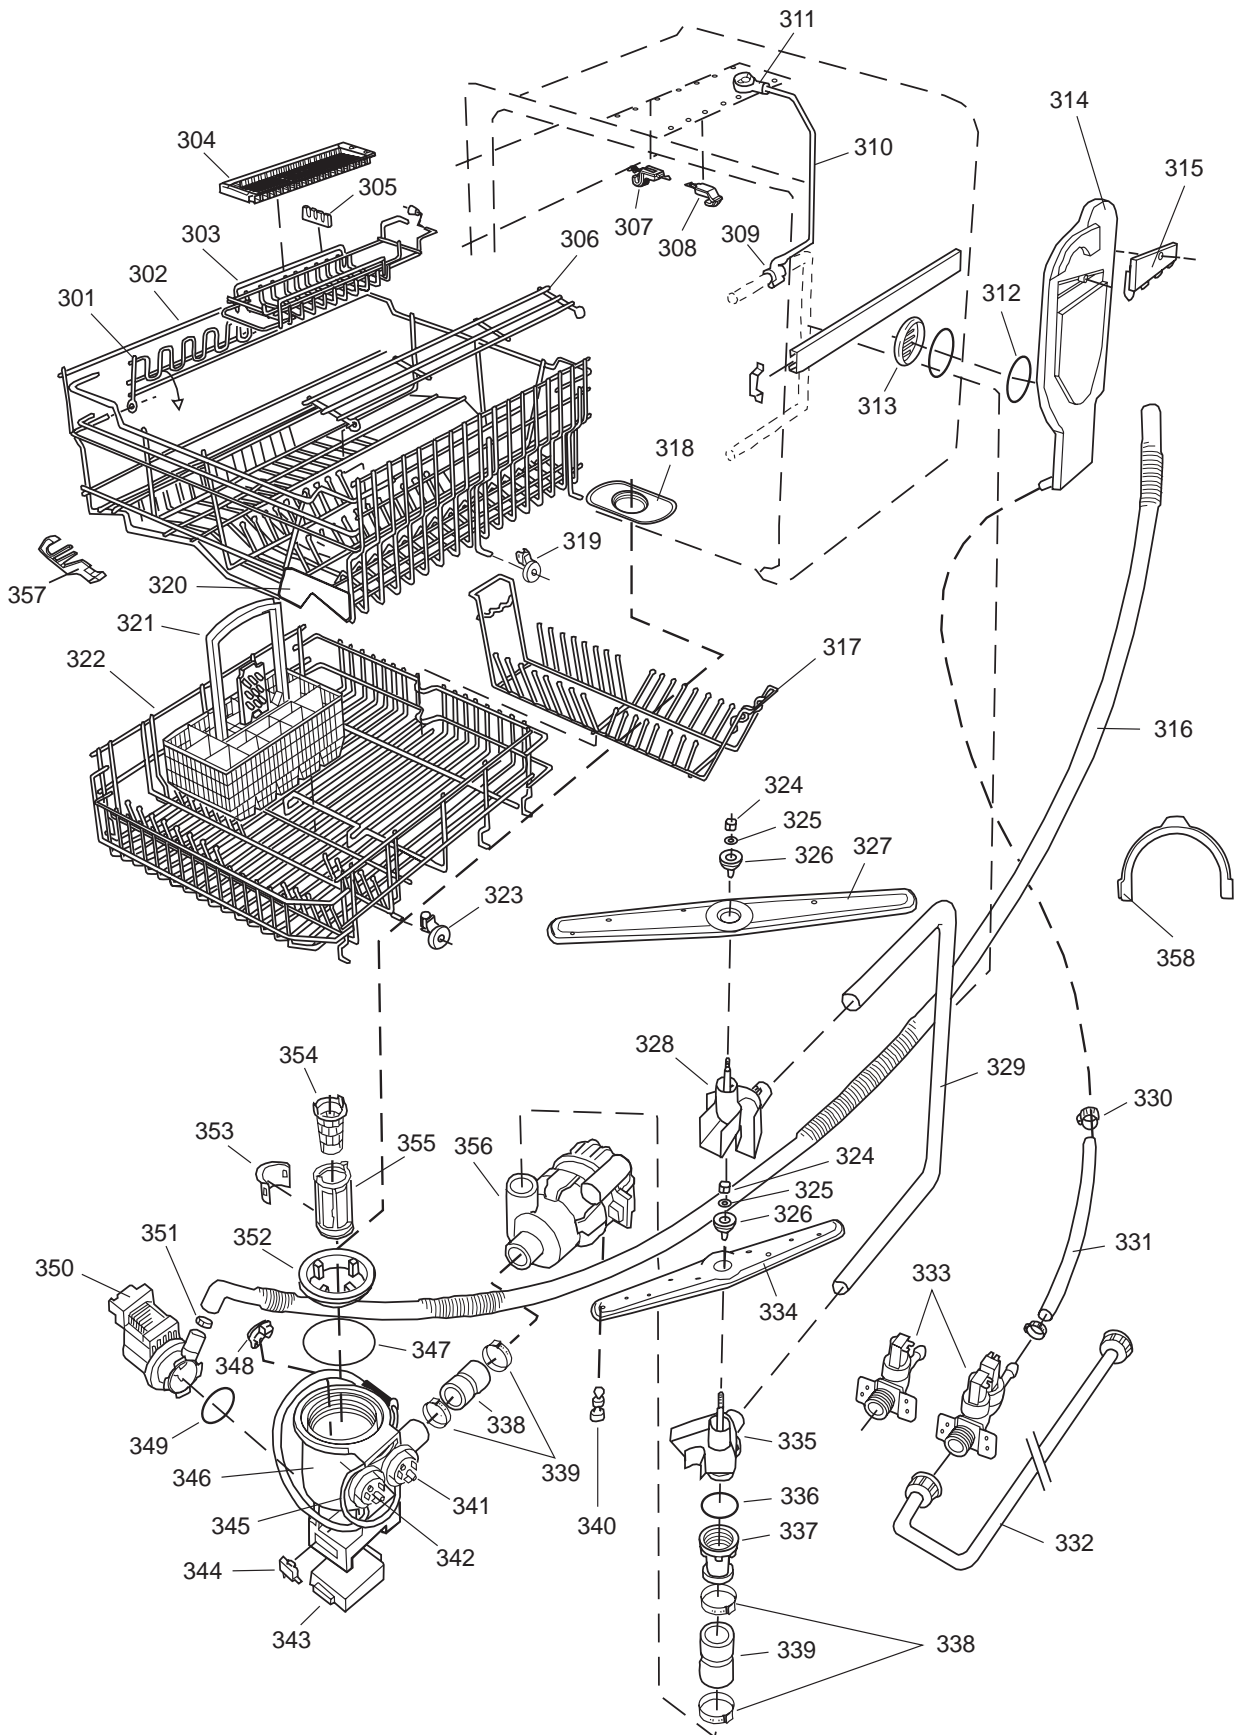

DISKSYSTEM

DISHWASHING SYSTEM

Dishwashing system

ASKO, 1485 US - SS Bi (DW953)

Pos	Spare part No.	Description	Qty	Comment
301	8071337-36	Cup Shelf Wine Glass 05/06 D	1 Pcs	
302	8801236-36	Upper Basket Gray	1 Pcs	
302	8801199-36	Rack, Upper 05 & 06 DW	1 Pcs	with cup shelf
306	8071336-36	Cup Shelf 05/06 DW	1 Pcs	
313	8057536-77	Lockring Airbreak Gray	1 Pcs	
314	8057514	Sub To 8801234	1 Pcs	
316	8070304	Drain Hose 05/06 DW	1 Pcs	
316-a	8052239	Hose Clamp, Squeeze	1 Pcs	
316-b	8053642	Hose Clip	1 Pcs	
318	8059740	Strainer Upper 05/06 DW	1 Pcs	
319	8058498-77	Wheel, Upper Basket 05/06 DW	4 Pcs	
320	8057506-77	Knife Stop	1 Pcs	
321	8801089-77	Cutlery Basket 05/06 DW	1 Pcs	
322	8801200-36	Lower Basket 05/06 DW	1 Pcs	
323	8009516-77	Rack Wheels Lower 05/06 DW	8 Pcs	
324	8901262	Nut for Spray Arm 05	2 Pcs	
325	8052095	Ceramic Washer, Spray Arm 05	2 Pcs	
326	8057070-77	Spray Arm Insert 05/06 DW	2 Pcs	
327	8072695	Spray Arm - Upper 05/06 DW	1 Pcs	
328	8057068-77	Spray Pipe Bearing Upper	1 Pcs	
329	8057063	Spray pipe, inner 05	1 Pcs	
330	8052189	Hose Clamp, Squeeze	2 Pcs	
331	8070622	Ruber Hose	1 Pcs	
333	8072121	Fill Valve, Single 05/06 DW.	1 Pcs	
333-a	8902087	Screw, Plastic Housing 20 To	2 Pcs	
334	8072692	Spray Arm - Lower 05/06 DW	1 Pcs	
335	8057067-77	Lower Washarm Support 05/06	1 Pcs	
336	8901755	O-Ring Seal	1 Pcs	
337	8057069	Retainer Nut SprayArm 05/06	1 Pcs	
338	8052097	Hose Clamp, Circ. Pump 05/06	4 Pcs	
339	8057484	Hose, Circ. Pump 05/06 DW	2 Pcs	
340	8055095	BUFFER, Circumpump 03/04 DW	1 Pcs	
341	8071024	Level Switch 05/06 DW	1 Pcs	
343	8057053	Subs to 8075110	1 Pcs	
344	8060068	Micro Switch,Overfill 05/06	1 Pcs	
345	8058500	Hose Pressure Sw. 05/06 DW	1 Pcs	
346	8801123	Replaces 8075197-77. Sump 05	1 Pcs	
347	8058503	O-Ring, Sump 05/06 DW	1 Pcs	
348	8057487-79	Sump Plug DW 05/06 Cleanout	1 Pcs	
349	8002584	O-Ring, Drain Pump 05/06 DW	1 Pcs	
350	8057083	DRAINPUMP Repl.by 8072032	1 Pcs	
350	8072032	Drain Pump 05/06 DW	1 Pcs	
351	8052239	Hose Clamp, Squeeze	1 Pcs	
352	8057488	Locking ring, bottom well 05	1 Pcs	
353	8058454	Cover Str. Basket 05/06 DW	1 Pcs	
354	8057972-77	Strainer Basket Grey 05/06 D	1 Pcs	
355	8057486-77	Filter, fine 05 & 06 DW	1 Pcs	
356	8071250	Circ. Pump 05/06 DW	1 Pcs	
356-a	8075380	capacitor D3000	1 Pcs	
357	8071214-77	Knife Holder 05/06 DW	2 Pcs	
358	8072528-77	Holder Outlet Hose	1 Pcs	
358	8050805	GOOSE NECK for DRAIN HOSE	1 Pcs	