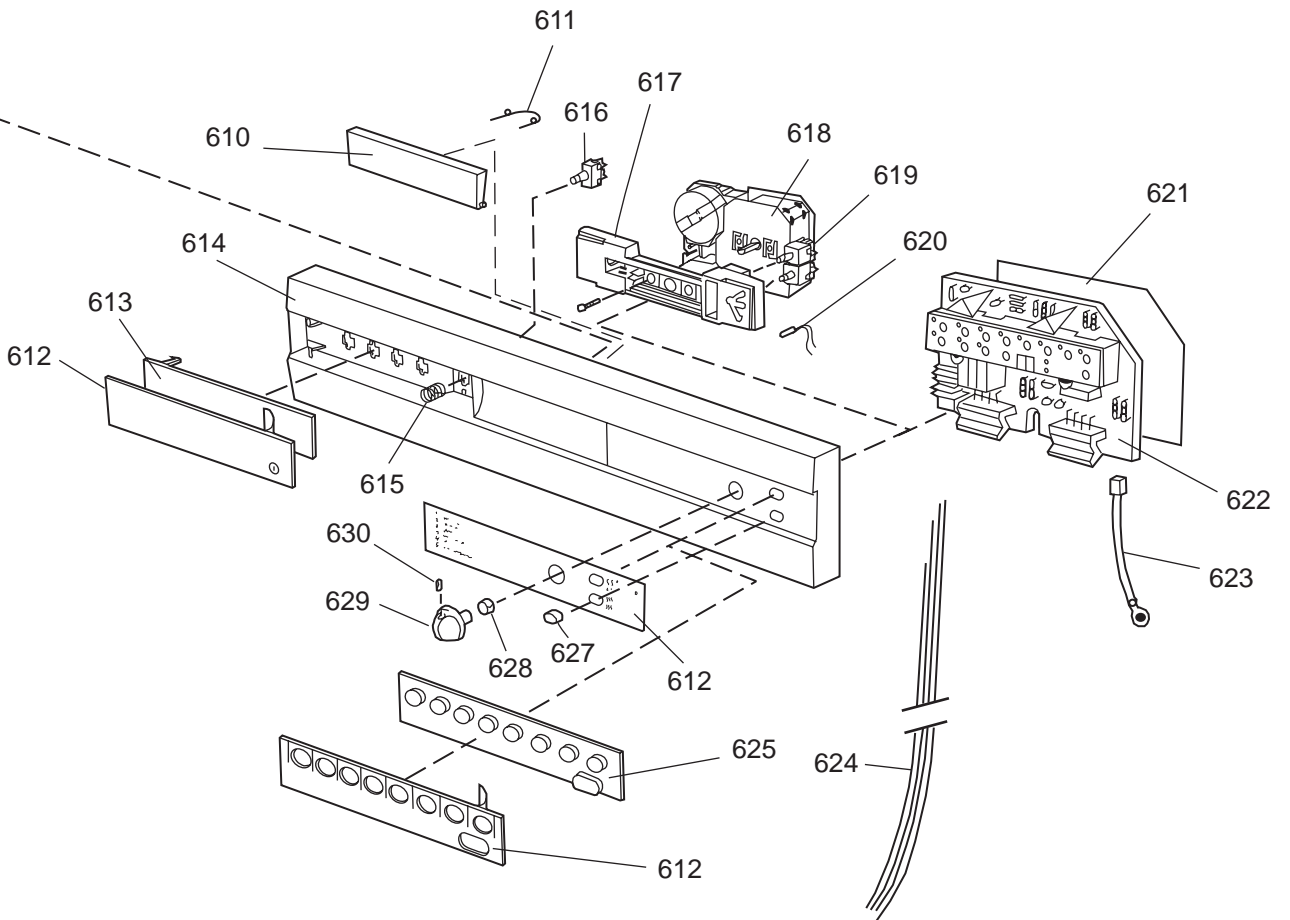

Datum
2003-03-24
Date

PANEL

CONTROL PANEL AND RELATED PARTS

Control panel and related parts

ASKO, 1485 US - SS Bi (DW953)

Pos	Spare part No.	Description	Qty	Comment
601	8057541-33	Door Handle, Black DW 05/06	1 Pcs	
602	8057545	Rotary catch, child safety '	1 Pcs	
603	8057546	SPRING, SafetyCatch 05/06 DW	1 Pcs	
604	8057544	Arm, SafetyCatch 05/06 DW	1 Pcs	
605	8057539	Bracket 4 Switch/Handle 05/0	1 Pcs	
605-a	8902085	Screw 20T for Plastic	2 Pcs	
606	8071098	Cover for Micro Switch	1 Pcs	
607	8055473	Door Switch - DW 05/06	1 Pcs	
608	8057542	Actuator, Doorswitch 05/06 D	1 Pcs	
609	8007078	Spring 02 Handle, DW	1 Pcs	
612	8072467-95	Decor Insert	1 Pcs	
614	8057538-69	Cover Main Switch Black 05'	1 Pcs	
614	8071680-69	Control Panel 05/06 DW	1 Pcs	
621	8060076	Cover, protective 05	1 Pcs	
622	8801201	Board, DW 05/06 (Not FI/Cust	1 Pcs	
622-a	8902053	Screw	2 Pcs	
623	8059767	Thermistor 05/06 DW	1 Pcs	
624	8059861	BASIC HARNESS DOOR DW95E	1 Pc's	
624	8059865	Basic Harness	1 Pcs	
624	8072533	Cable 1485	1 Pcs	
625	8070508-33	Silicon Buttons Black 05	1 Pcs	
690	8073096	INSTR. GENERAL D/WASHER USA	1 Pc's