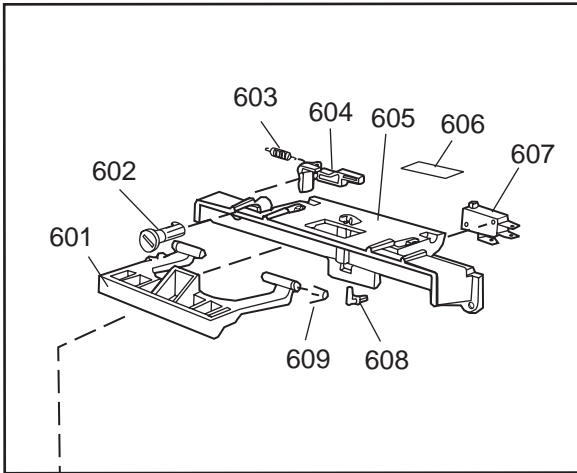

Datum
2003-03-24
Date

PANEL

CONTROL PANEL AND RELATED PARTS

Control panel and related parts

ASKO, 1485 US - SS Bi (DW953)

Pos	Spare part No.	Description	Qty	Comment
601	8057541-33	Door Handle, Black DW 05/06	1 Pcs	
602	8057545	Rotary catch, child safety '	1 Pcs	
603	8057546	SPRING, SafetyCatch 05/06 DW	1 Pcs	
604	8057544	Arm, SafetyCatch 05/06 DW	1 Pcs	
605	8057539	Bracket 4 Switch/Handle 05/0	1 Pcs	
605-a	8902085	Screw 20T for Plastic	2 Pcs	
606	8071098	Cover for Micro Switch	1 Pcs	
607	8055473	Door Switch - DW 05/06	1 Pcs	
608	8057542	Actuator, Doorswitch 05/06 D	1 Pcs	
609	8007078	Spring 02 Handle, DW	1 Pcs	
612	8072467-95	Decor Insert	1 Pcs	
614	8057538-69	Cover Main Switch Black 05'	1 Pcs	
614	8071680-69	Control Panel 05/06 DW	1 Pcs	
621	8060076	Cover, protective 05	1 Pcs	
622	8801201	Board, DW 05/06 (Not FI/Cust	1 Pcs	
622-a	8902053	Screw	2 Pcs	
623	8059767	Thermistor 05/06 DW	1 Pcs	
624	8059861	BASIC HARNESS DOOR DW95E	1 Pc's	
624	8059865	Basic Harness	1 Pcs	
624	8072533	Cable 1485	1 Pcs	
625	8070508-33	Silicon Buttons Black 05	1 Pcs	
690	8073096	INSTR. GENERAL D/WASHER USA	1 Pc's