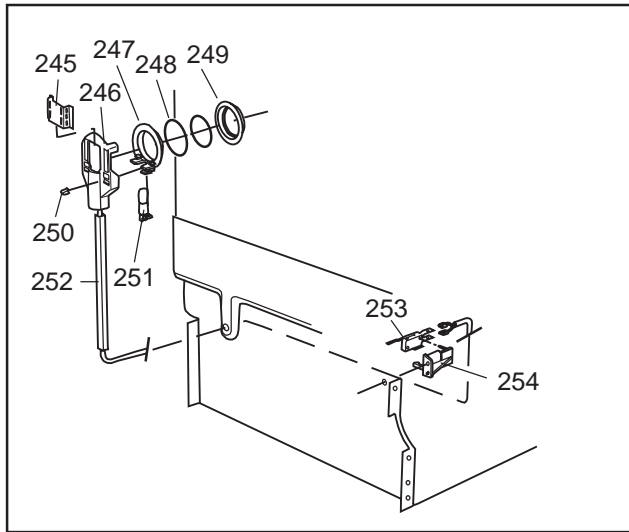

BEHÅLLARE

CONTAINER AND RELATED PARTS

Container and related parts

ASKO, 1485 US - SS Bi (DW953)

Pos	Spare part No.	Description	Qty	Comment
201	8057977	Bearing Upper Rail 05/06 DW	8 Pcs	
202	8058638-77	Ball Holder, Upper Rail DW	2 Pcs	
203	8057979-77	Rack Stop Grey 05/06 DW	2 Pcs	
204	8057052	Guide Rail '05 '06 DW	2 Pcs	
205	8057978-77	Rail Stop - Back Grey 05/06	2 Pcs	
206	8057489	Tub Seal 05/06 DW	1 Pcs	
208	8801098	Lock Catch Kit 05'06 D/W	1 Pcs	
210	8057077	Heating Element DW 05/06 140	1 Pcs	
210	8002370	Protective Collar	2 Pcs	
211	8901110	Screw w/O-Ring DW 05/06 25-T	4 Pcs	
212	8070613	Sealing Strip Casing	1 Pcs	
216	8002579	T-Stat 05/06 DW Overheat	1 Pcs	
222	8070142	Cable holder, rear 05	1 Pcs	
223	8058495	Cable holder, door 05	1 Pcs	
225	8057523	Bottom and Side support '05	1 Pcs	
228	8058558	RFI 05/06 WM	1 Pcs	
229	8050251	Terminal Block DW All	1 Pcs	
229-a	8900357	Screw, terminal block	1 Pcs	
230	8059991	Cable holder, supply line 05	1 Pcs	
231	8006948	Grommet	1 Pcs	
232	8058491-77	Door Spring 05/06 for 0-7 lb	2 Pcs	
233	8057062	Subs to 8074877	4 Pcs	
234	8901156	Nut, Levelling Legs	4 Pcs	
235	8051957	Slide, foot 02 DW	2 Pcs	
236	8072119	Washer	4 Pcs	
241	8060255	No longer Avail. po# 8008- H	1 Pcs	
242	8070495	Inlet Valve Mount	1 Pcs	
242-a	8900327	Screw 20 Torx, Self Tapping	2 Pcs	
243	8059761-95	Filler Strip - Left DW SS	1 Pcs	
243	8059762-95	Filler Strip, Right 05/06 DW	1 Pcs	
243-a	8900646	Screw 20 Torx SS	4 Pcs	
244	8070614	Insulation,fill strip 05&06	2 Pcs