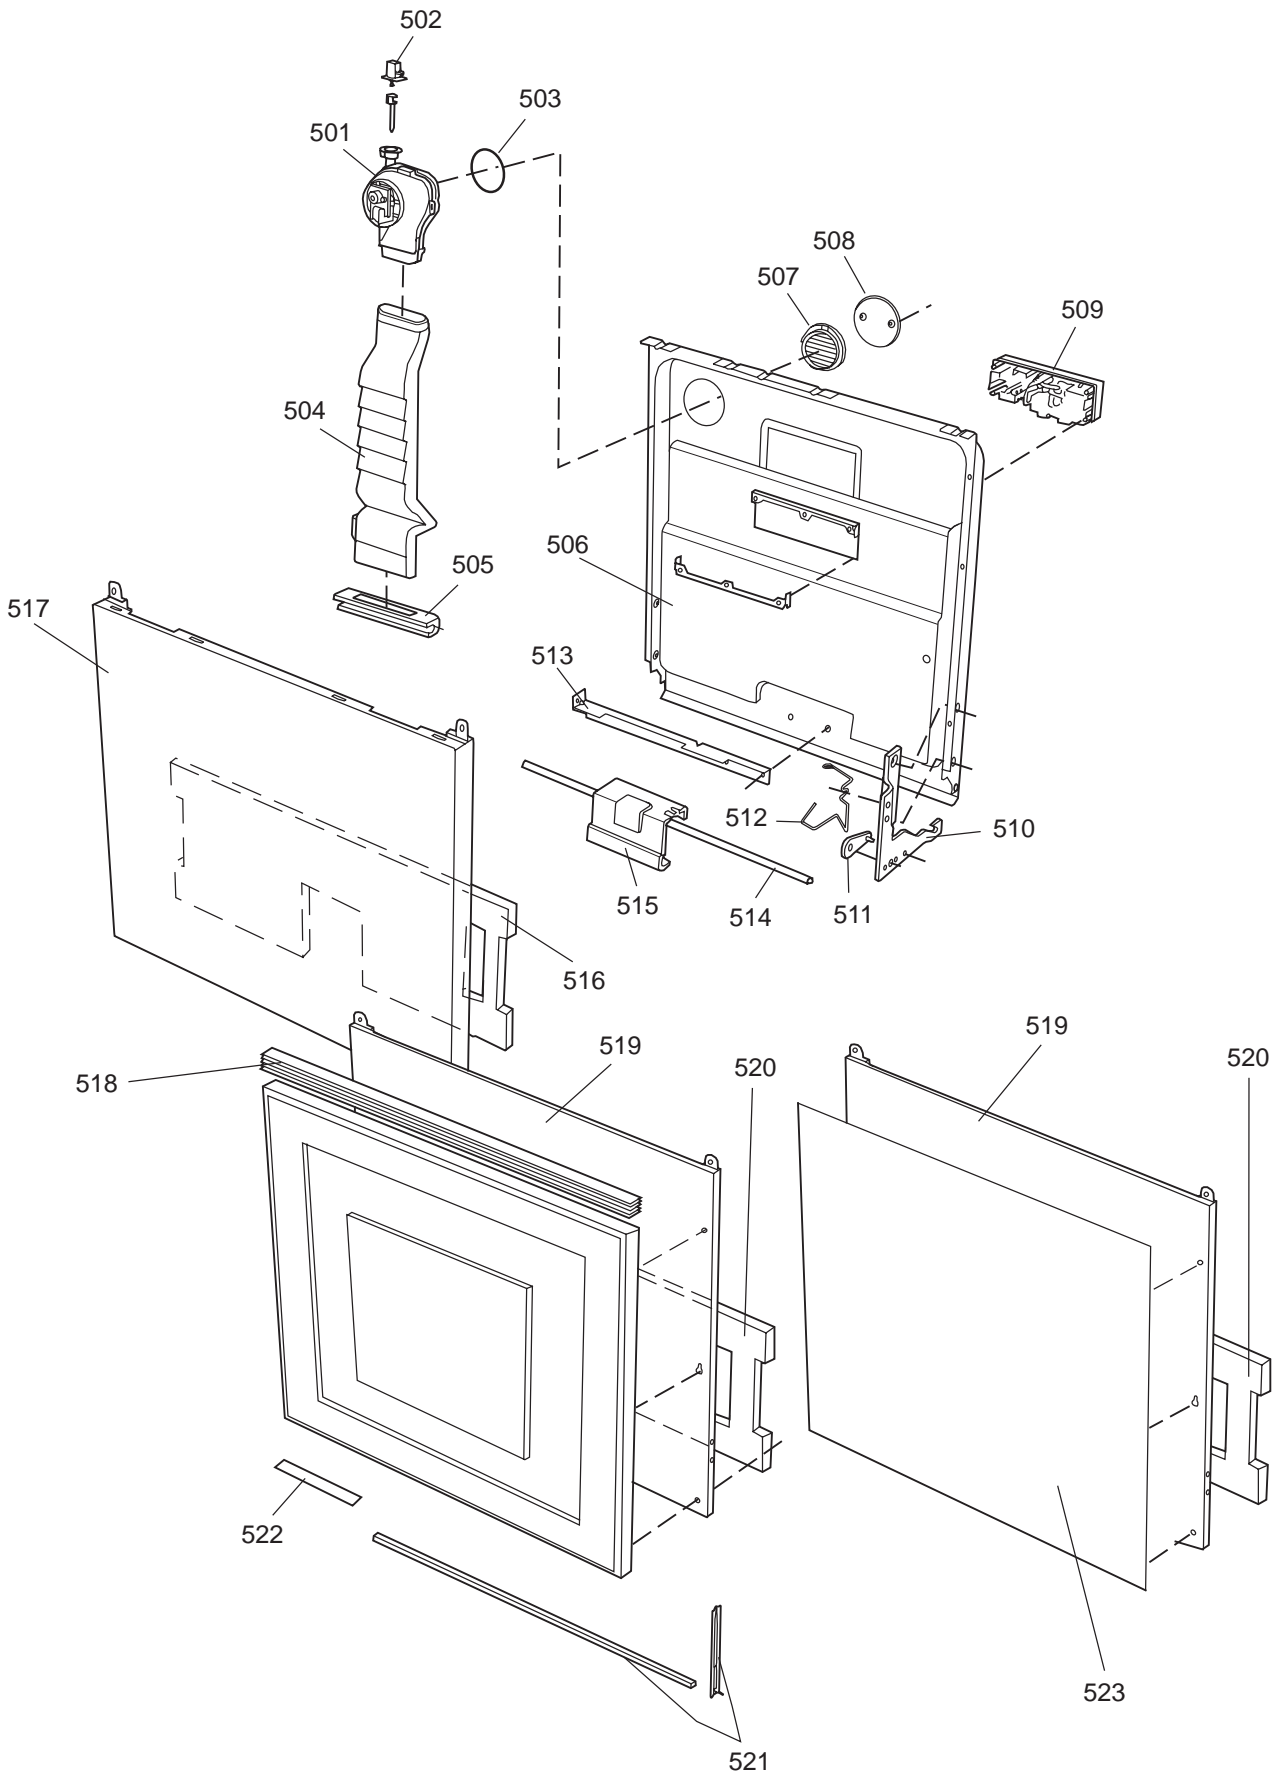

Datum
2003-03-24
Date

PANEL

CONTROL PANEL AND RELATED PARTS

Control panel and related parts

ASKO, 1485 US - SS Bi (DW953)

Pos	Spare part No.	Description	Qty	Comment
601	8057541-33	Door Handle, Black DW 05/06	1 Pcs	
602	8057545	Rotary catch, child safety '	1 Pcs	
603	8057546	SPRING, SafetyCatch 05/06 DW	1 Pcs	
604	8057544	Arm, SafetyCatch 05/06 DW	1 Pcs	
605	8057539	Bracket 4 Switch/Handle 05/0	1 Pcs	
605-a	8902085	Screw 20T for Plastic	2 Pcs	
606	8071098	Cover for Micro Switch	1 Pcs	
607	8055473	Door Switch - DW 05/06	1 Pcs	
608	8057542	Actuator, Doorswitch 05/06 D	1 Pcs	
609	8007078	Spring 02 Handle, DW	1 Pcs	
612	8072467-95	Decor Insert	1 Pcs	
614	8057538-69	Cover Main Switch Black 05'	1 Pcs	
614	8071680-69	Control Panel 05/06 DW	1 Pcs	
621	8060076	Cover, protective 05	1 Pcs	
622	8801201	Board, DW 05/06 (Not FI/Cust	1 Pcs	
622-a	8902053	Screw	2 Pcs	
623	8059767	Thermistor 05/06 DW	1 Pcs	
624	8059861	BASIC HARNESS DOOR DW95E	1 Pc's	
624	8059865	Basic Harness	1 Pcs	
624	8072533	Cable 1485	1 Pcs	
625	8070508-33	Silicon Buttons Black 05	1 Pcs	
690	8073096	INSTR. GENERAL D/WASHER USA	1 Pc's	