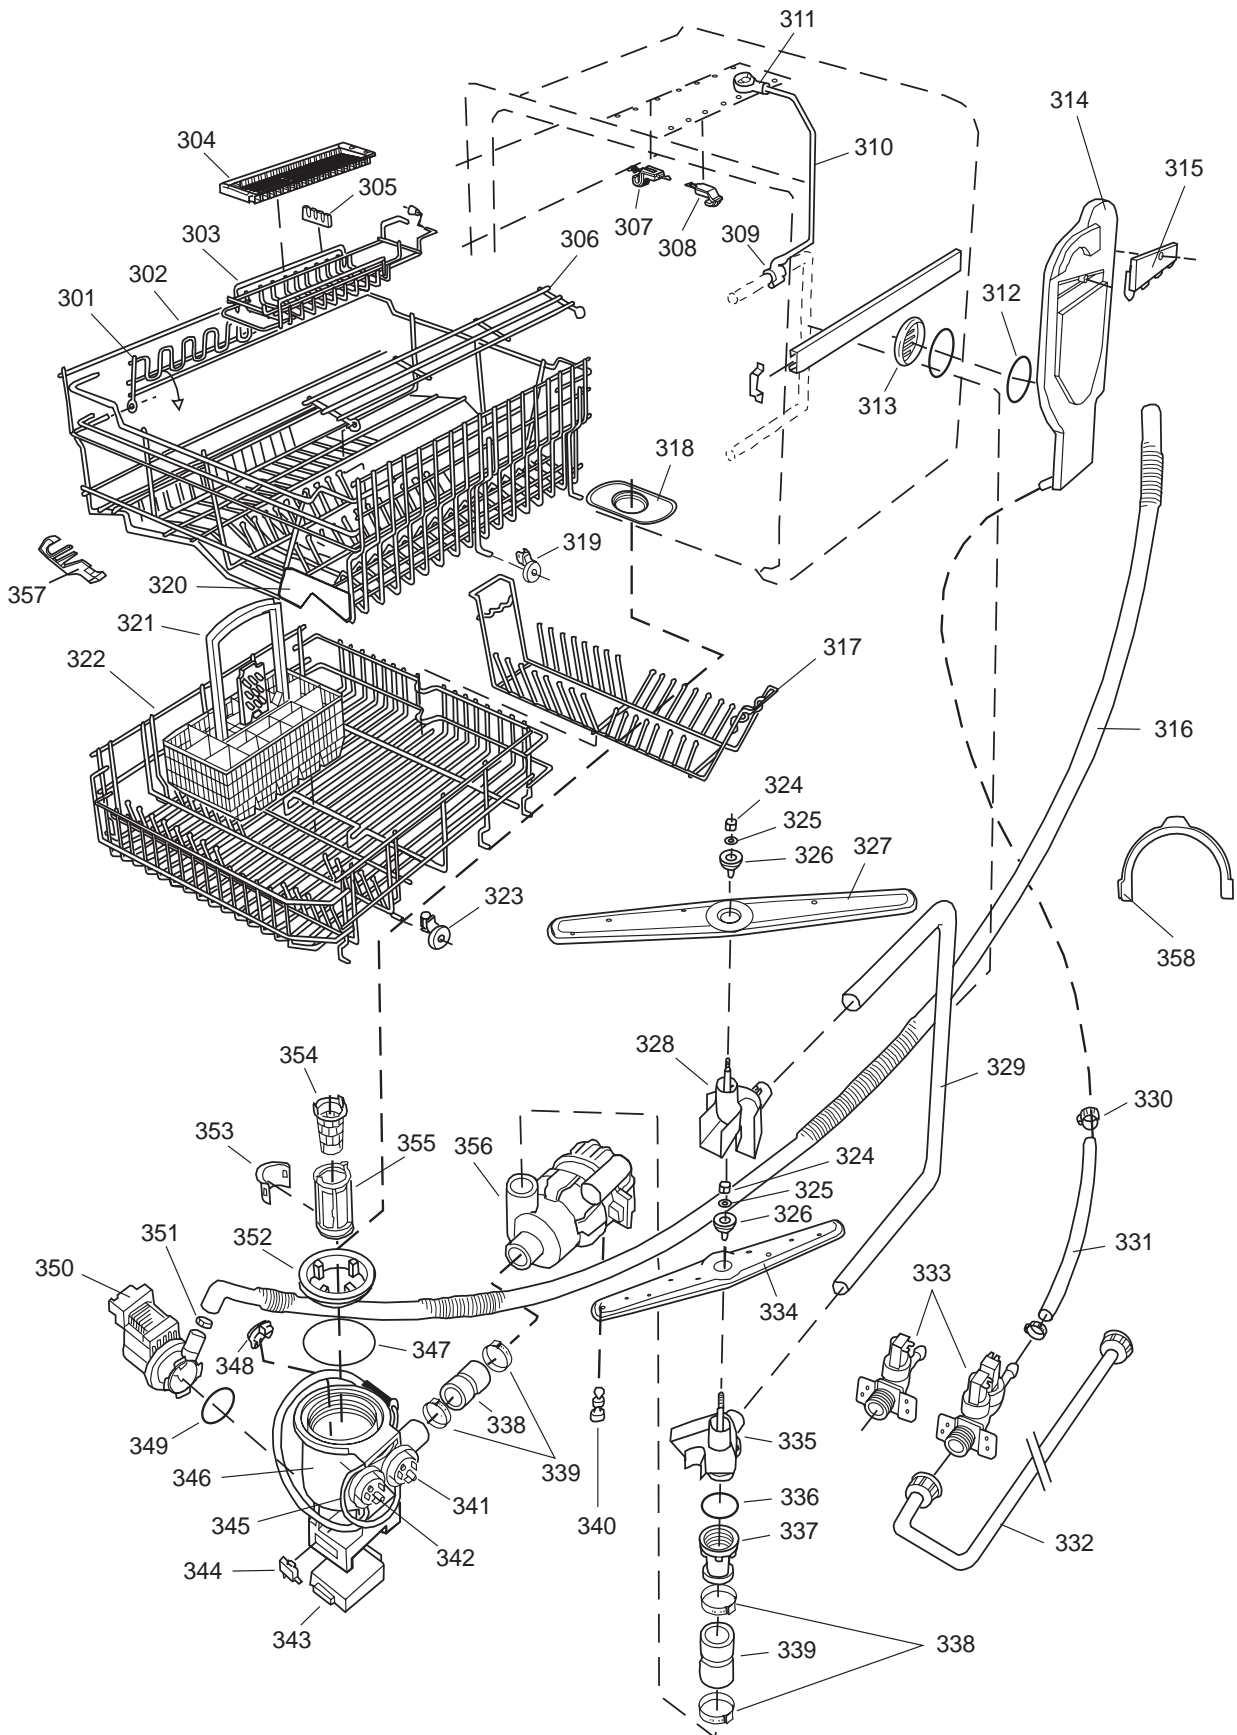

Datum

2003-03-24

Date

DISKSYSTEM

DISHWASHING SYSTEM

Dishwashing system

ASKO, 1485 US - SS Bi (DW953)

Pos	Spare part No.	Description	Qty	Comment
301	8071337-36	Cup Shelf Wine Glass 05/06 D	1 Pcs	
302	8801236-36	Upper Basket Gray	1 Pcs	
302	8801199-36	Rack, Upper 05 & 06 DW	1 Pcs	with cup shelf
306	8071336-36	Cup Shelf 05/06 DW	1 Pcs	
313	8057536-77	Lockring Airbreak Gray	1 Pcs	
314	8057514	Sub To 8801234	1 Pcs	
316	8070304	Drain Hose 05/06 DW	1 Pcs	
316-a	8052239	Hose Clamp, Squeeze	1 Pcs	
316-b	8053642	Hose Clip	1 Pcs	
318	8059740	Strainer Upper 05/06 DW	1 Pcs	
319	8058498-77	Wheel, Upper Basket 05/06 DW	4 Pcs	
320	8057506-77	Knife Stop	1 Pcs	
321	8801089-77	Cutlery Basket 05/06 DW	1 Pcs	
322	8801200-36	Lower Basket 05/06 DW	1 Pcs	
323	8009516-77	Rack Wheels Lower 05/06 DW	8 Pcs	
324	8901262	Nut for Spray Arm 05	2 Pcs	
325	8052095	Ceramic Washer, Spray Arm 05	2 Pcs	
326	8057070-77	Spray Arm Insert 05/06 DW	2 Pcs	
327	8072695	Spray Arm - Upper 05/06 DW	1 Pcs	
328	8057068-77	Spray Pipe Bearing Upper	1 Pcs	
329	8057063	Spray pipe, inner 05	1 Pcs	
330	8052189	Hose Clamp, Squeeze	2 Pcs	
331	8070622	Ruber Hose	1 Pcs	
333	8072121	Fill Valve, Single 05/06 DW.	1 Pcs	
333-a	8902087	Screw, Plastic Housing 20 To	2 Pcs	
334	8072692	Spray Arm - Lower 05/06 DW	1 Pcs	
335	8057067-77	Lower Washarm Support 05/06	1 Pcs	
336	8901755	O-Ring Seal	1 Pcs	
337	8057069	Retainer Nut SprayArm 05/06	1 Pcs	
338	8052097	Hose Clamp, Circ. Pump 05/06	4 Pcs	
339	8057484	Hose, Circ. Pump 05/06 DW	2 Pcs	
340	8055095	BUFFER, Circumpump 03/04 DW	1 Pcs	
341	8071024	Level Switch 05/06 DW	1 Pcs	
343	8057053	Subs to 8075110	1 Pcs	
344	8060068	Micro Switch,Overfill 05/06	1 Pcs	
345	8058500	Hose Pressure Sw. 05/06 DW	1 Pcs	
346	8801123	Replaces 8075197-77. Sump 05	1 Pcs	
347	8058503	O-Ring, Sump 05/06 DW	1 Pcs	
348	8057487-79	Sump Plug DW 05/06 Cleanout	1 Pcs	
349	8002584	O-Ring, Drain Pump 05/06 DW	1 Pcs	
350	8057083	DRAINPUMP Repl.by 8072032	1 Pc's	
350	8072032	Drain Pump 05/06 DW	1 Pcs	
351	8052239	Hose Clamp, Squeeze	1 Pcs	
352	8057488	Locking ring, bottom well 05	1 Pcs	
353	8058454	Cover Str. Basket 05/06 DW	1 Pcs	
354	8057972-77	Strainer Basket Grey 05/06 D	1 Pcs	
355	8057486-77	Filter, fine 05 & 06 DW	1 Pcs	
356	8071250	Circ. Pump 05/06 DW	1 Pcs	
356-a	8075380	capacitor D3000	1 Pcs	
357	8071214-77	Knife Holder 05/06 DW	2 Pcs	
358	8072528-77	Holder Outlet Hose	1 Pcs	
358	8050805	GOOSE NECK for DRAIN HOSE	1 Pcs