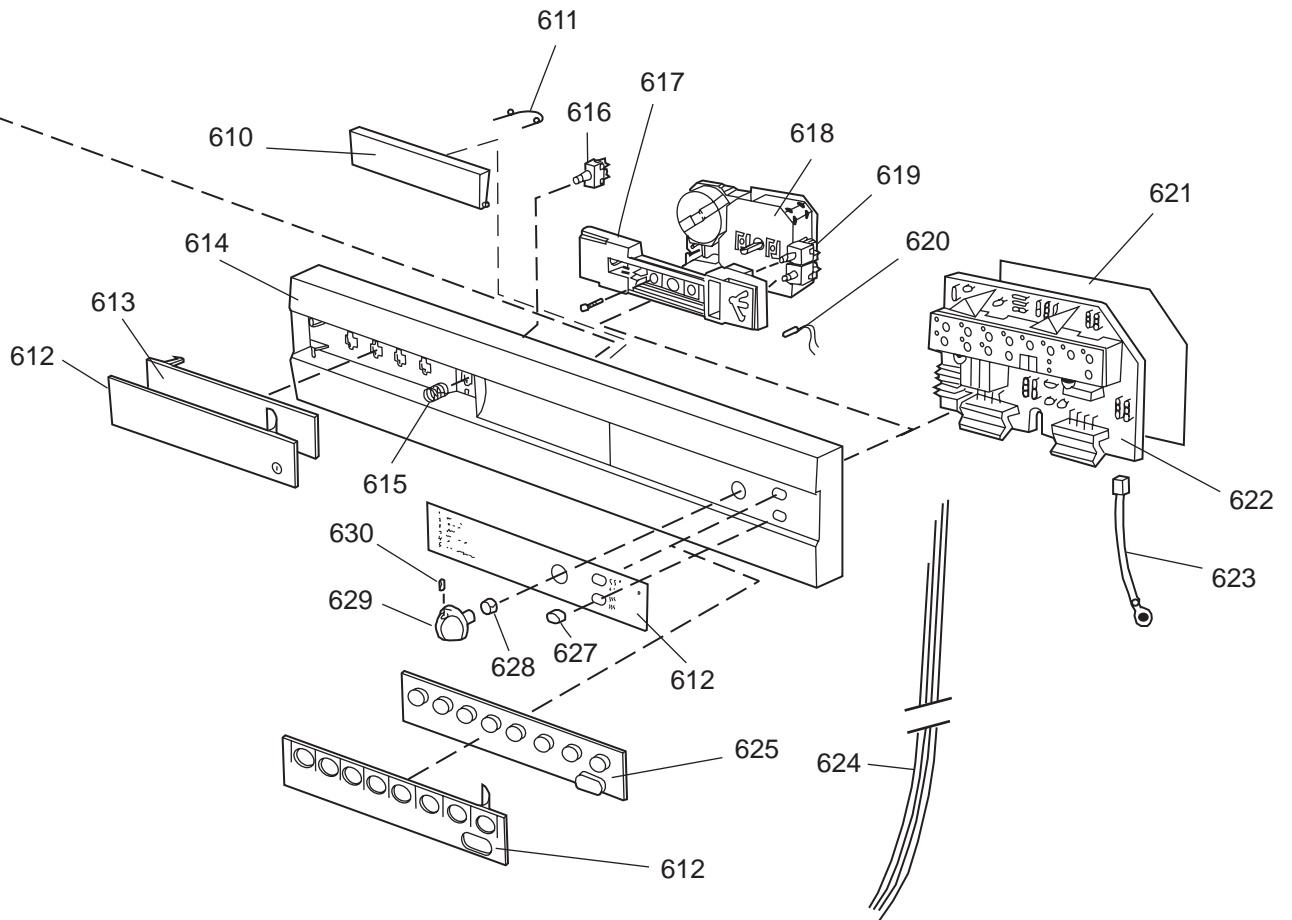

Datum
2003-03-24
Date

PANEL

CONTROL PANEL AND RELATED PARTS

Control panel and related parts

ASKO, 1485 US - SS Bi (DW953)

Pos	Spare part No.	Description	Qty	Comment
601	8057541-33	Door Handle, Black DW 05/06	1 Pcs	
602	8057545	Rotary catch, child safety '	1 Pcs	
603	8057546	SPRING, SafetyCatch 05/06 DW	1 Pcs	
604	8057544	Arm, SafetyCatch 05/06 DW	1 Pcs	
605	8057539	Bracket 4 Switch/Handle 05/0	1 Pcs	
605-a	8902085	Screw 20T for Plastic	2 Pcs	
606	8071098	Cover for Micro Switch	1 Pcs	
607	8055473	Door Switch - DW 05/06	1 Pcs	
608	8057542	Actuator, Doorswitch 05/06 D	1 Pcs	
609	8007078	Spring 02 Handle, DW	1 Pcs	
612	8072467-95	Decor Insert	1 Pcs	
614	8057538-69	Cover Main Switch Black 05'	1 Pcs	
614	8071680-69	Control Panel 05/06 DW	1 Pcs	
621	8060076	Cover, protective 05	1 Pcs	
622	8801201	Board, DW 05/06 (Not FI/Cust	1 Pcs	
622-a	8902053	Screw	2 Pcs	
623	8059767	Thermistor 05/06 DW	1 Pcs	
624	8059861	BASIC HARNESS DOOR DW95E	1 Pc's	
624	8059865	Basic Harness	1 Pcs	
624	8072533	Cable 1485	1 Pcs	
625	8070508-33	Silicon Buttons Black 05	1 Pcs	
690	8073096	INSTR. GENERAL D/WASHER USA	1 Pc's