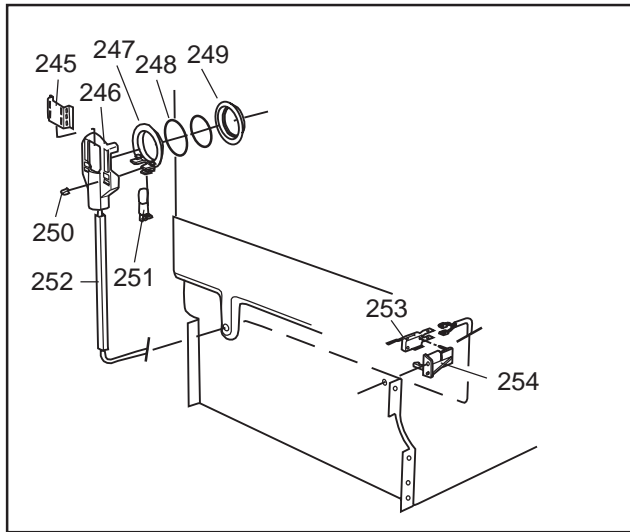

Datum
2003-03-24
Date

BEHÅLLARE

CONTAINER AND RELATED PARTS

Container and related parts

ASKO, 1485 US - SS Bi (DW953)

Pos	Spare part No.	Description	Qty	Comment
201	8057977	Bearing Upper Rail 05/06 DW	8 Pcs	
202	8058638-77	Ball Holder, Upper Rail DW	2 Pcs	
203	8057979-77	Rack Stop Grey 05/06 DW	2 Pcs	
204	8057052	Guide Rail '05 '06 DW	2 Pcs	
205	8057978-77	Rail Stop - Back Grey 05/06	2 Pcs	
206	8057489	Tub Seal 05/06 DW	1 Pcs	
208	8801098	Lock Catch Kit 05'06 D/W	1 Pcs	
210	8057077	Heating Element DW 05/06 140	1 Pcs	
210	8002370	Protective Collar	2 Pcs	
211	8901110	Screw w/O-Ring DW 05/06 25-T	4 Pcs	
212	8070613	Sealing Strip Casing	1 Pcs	
216	8002579	T-Stat 05/06 DW Overheat	1 Pcs	
222	8070142	Cable holder, rear 05	1 Pcs	
223	8058495	Cable holder, door 05	1 Pcs	
225	8057523	Bottom and Side support '05	1 Pcs	
228	8058558	RFI 05/06 WM	1 Pcs	
229	8050251	Terminal Block DW All	1 Pcs	
229-a	8900357	Screw, terminal block	1 Pcs	
230	8059991	Cable holder, supply line 05	1 Pcs	
231	8006948	Grommet	1 Pcs	
232	8058491-77	Door Spring 05/06 for 0-7 lb	2 Pcs	
233	8057062	Subs to 8074877	4 Pcs	
234	8901156	Nut, Levelling Legs	4 Pcs	
235	8051957	Slide, foot 02 DW	2 Pcs	
236	8072119	Washer	4 Pcs	
241	8060255	No longer Avail. po# 8008- H	1 Pcs	
242	8070495	Inlet Valve Mount	1 Pcs	
242-a	8900327	Screw 20 Torx, Self Tapping	2 Pcs	
243	8059761-95	Filler Strip - Left DW SS	1 Pcs	
243	8059762-95	Filler Strip, Right 05/06 DW	1 Pcs	
243-a	8900646	Screw 20 Torx SS	4 Pcs	
244	8070614	Insulation,fill strip 05&06	2 Pcs