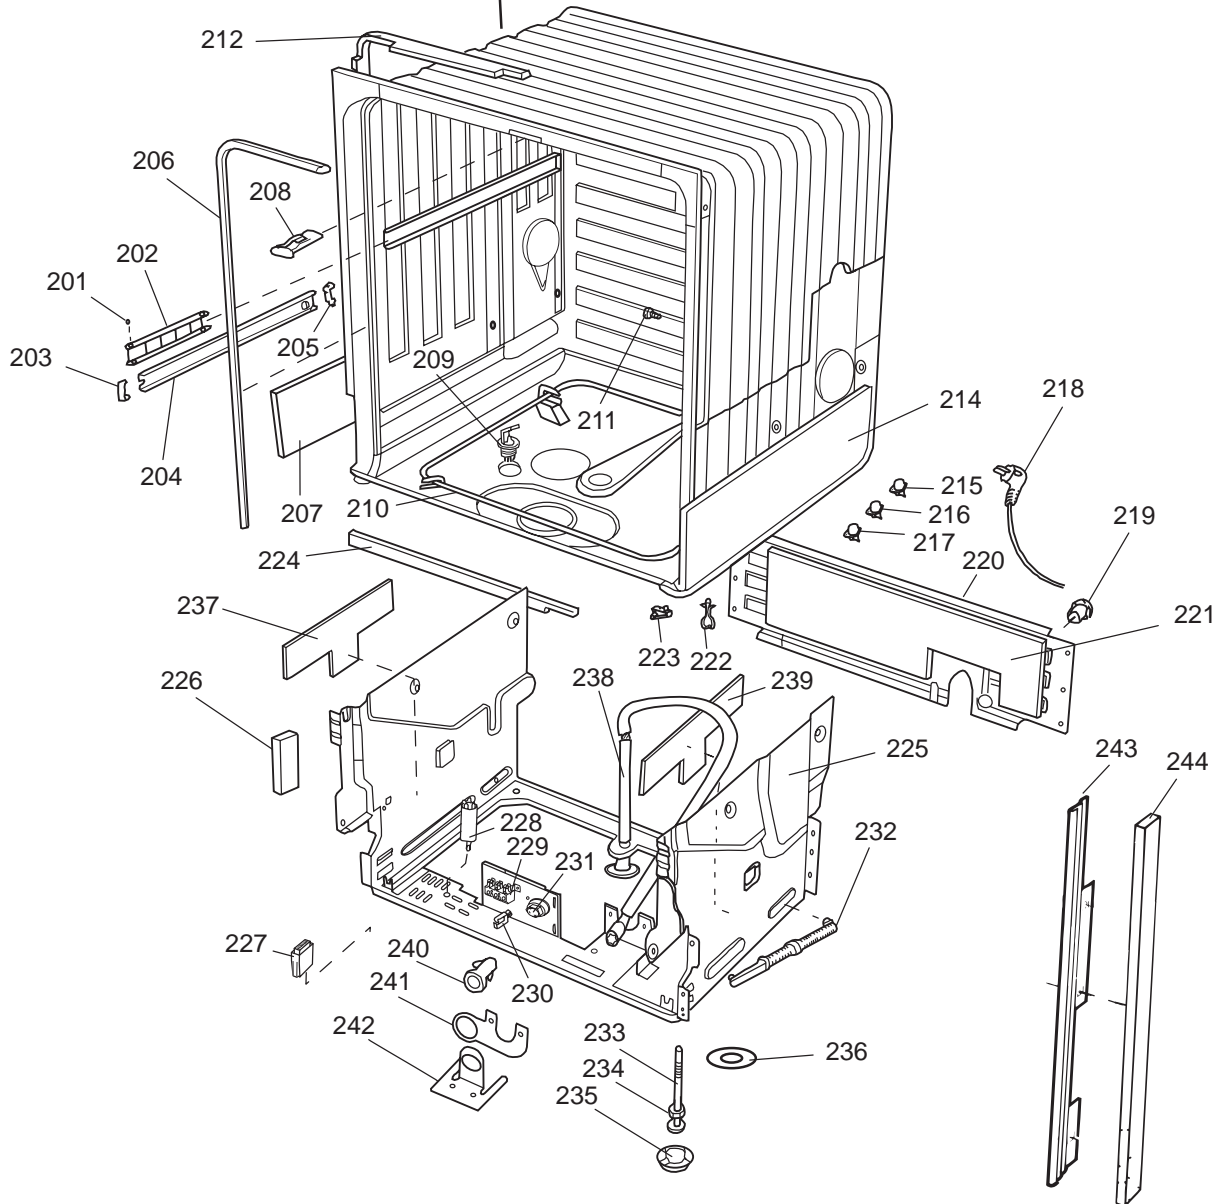

BEHÅLLARE

CONTAINER AND RELATED PARTS

Container and related parts

ASKO, 1485 US - SS Bi (DW953)

Pos	Spare part No.	Description	Qty	Comment
201	8057977	Bearing Upper Rail 05/06 DW	8 Pcs	
202	8058638-77	Ball Holder, Upper Rail DW	2 Pcs	
203	8057979-77	Rack Stop Grey 05/06 DW	2 Pcs	
204	8057052	Guide Rail '05 '06 DW	2 Pcs	
205	8057978-77	Rail Stop - Back Grey 05/06	2 Pcs	
206	8057489	Tub Seal 05/06 DW	1 Pcs	
208	8801098	Lock Catch Kit 05'06 D/W	1 Pcs	
210	8057077	Heating Element DW 05/06 140	1 Pcs	
210	8002370	Protective Collar	2 Pcs	
211	8901110	Screw w/O-Ring DW 05/06 25-T	4 Pcs	
212	8070613	Sealing Strip Casing	1 Pcs	
216	8002579	T-Stat 05/06 DW Overheat	1 Pcs	
222	8070142	Cable holder, rear 05	1 Pcs	
223	8058495	Cable holder, door 05	1 Pcs	
225	8057523	Bottom and Side support '05	1 Pcs	
228	8058558	RFI 05/06 WM	1 Pcs	
229	8050251	Terminal Block DW All	1 Pcs	
229-a	8900357	Screw, terminal block	1 Pcs	
230	8059991	Cable holder, supply line 05	1 Pcs	
231	8006948	Grommet	1 Pcs	
232	8058491-77	Door Spring 05/06 for 0-7 lb	2 Pcs	
233	8057062	Subs to 8074877	4 Pcs	
234	8901156	Nut, Levelling Legs	4 Pcs	
235	8051957	Slide, foot 02 DW	2 Pcs	
236	8072119	Washer	4 Pcs	
241	8060255	No longer Avail. po# 8008- H	1 Pcs	
242	8070495	Inlet Valve Mount	1 Pcs	
242-a	8900327	Screw 20 Torx, Self Tapping	2 Pcs	
243	8059761-95	Filler Strip - Left DW SS	1 Pcs	
243	8059762-95	Filler Strip, Right 05/06 DW	1 Pcs	
243-a	8900646	Screw 20 Torx SS	4 Pcs	
244	8070614	Insulation,fill strip 05&06	2 Pcs