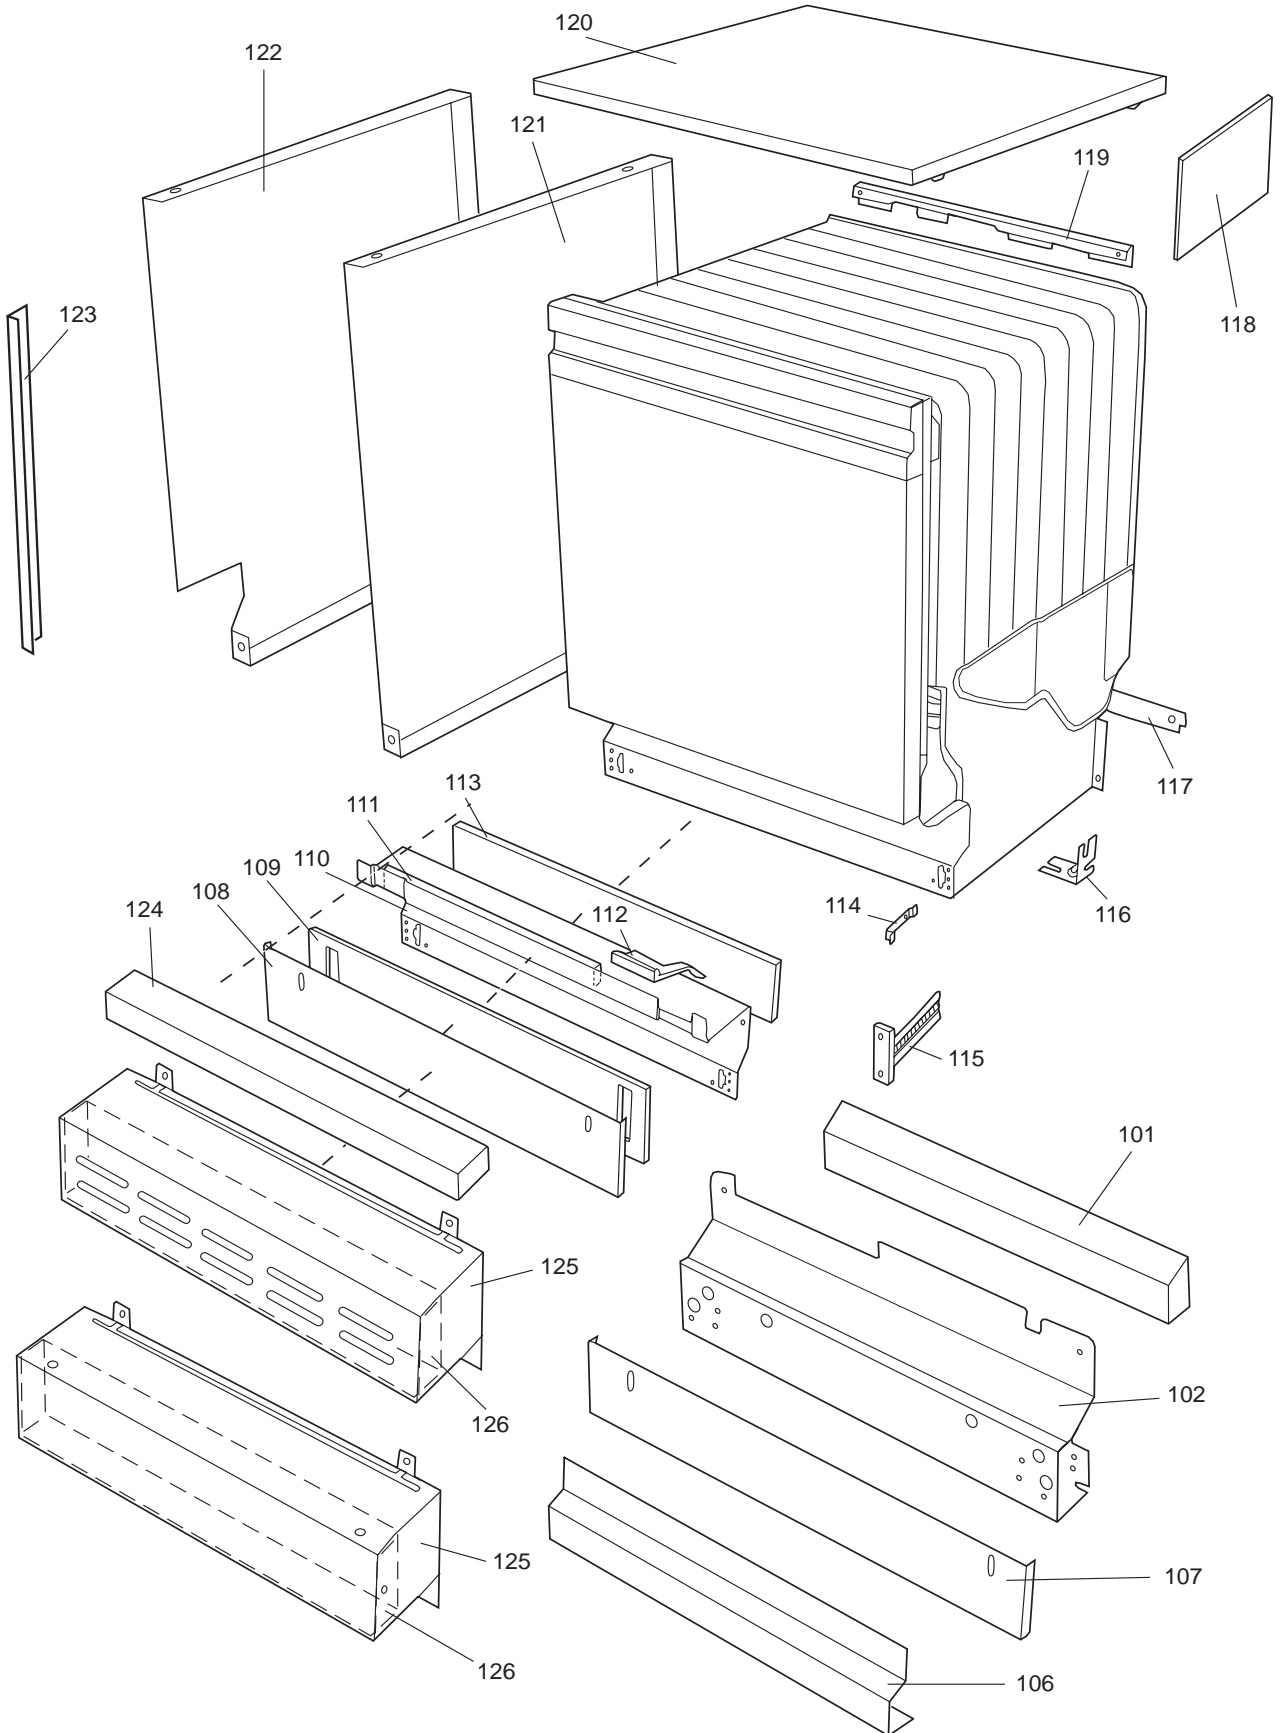

Datum
2003-03-24
Date

YTTERHÖLJE

CASING AND RELATED PARTS

Casing and related parts

ASKO, 1485 US - SS Bi (DW953)

Pos	Spare part No.	Description	Qty	Comment
108	8059758-81	Kick Plate Grey	1 Pcs	
108-a	8900944	Screw Toe Kick 20 Torx	2 Pcs	
109	8070743	Insulation, Toe-Kick 05/06 D	1 Pcs	
110	8057526	Guard Plate DW05 & 06	1 Pcs	
110-a	8902357	Screw	4 Pcs	
111	8060041	Sealing strip, protect plte	1 Pcs	
112	8058486	Drip Guard Overflow 05/06 DW	1 Pcs	
113	8058353	Sound Absorb Guard	1 Pcs	
114	8057550	Spring Adj. Bracket 05/06 DW	2 Pcs	
114-a	8902131	Screw, disc.jh 11-99	2 Pcs	
115	8057549	Bracket/Toe Kick 05/06 DW	2 Pcs	
124	8070615	Sealing Lower Panel DW 05/06	1 Pcs	
125	8057100-95	Lower Cover 05/06 DW	1 Pcs	
125-a	8900352	Screw Access Panel 05/06	2 Pcs	
126	8070612	Insul, lower panel 05 & 06 D	1 Pcs