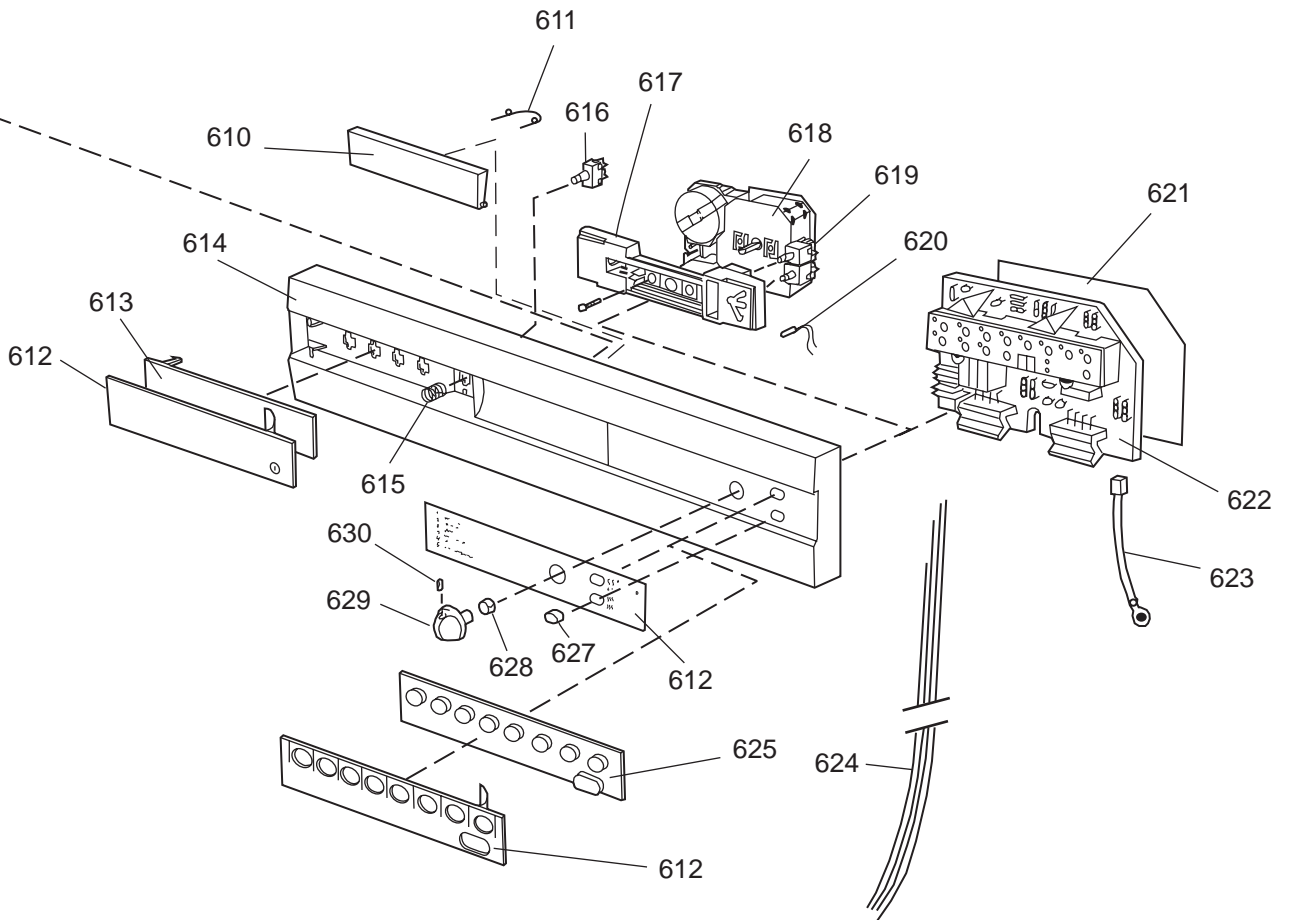

Datum
2003-03-24
Date

PANEL

CONTROL PANEL AND RELATED PARTS

Control panel and related parts

ASKO, 1485 US - White Bi (DW953)

Pos	Spare part No.	Description	Qty	Comment
601	8057541-0	Door Handle White 05/06 DW	1 Pcs	
602	8057545	Rotary catch, child safety '	1 Pcs	
603	8057546	SPRING, SafetyCatch 05/06 DW	1 Pcs	
604	8057544	Arm, SafetyCatch 05/06 DW	1 Pcs	
605	8057539	Bracket 4 Switch/Handle 05/0	1 Pcs	
605-a	8902085	Screw 20T for Plastic	2 Pcs	
606	8071098	Cover for Micro Switch	1 Pcs	
607	8055473	Door Switch - DW 05/06	1 Pcs	
608	8057542	Actuator, Doorswitch 05/06 D	1 Pcs	
609	8007078	Spring 02 Handle, DW	1 Pcs	
612	8072467-0	Decor Insert	1 Pcs	
614	8057538-0	back for decor insert	1 Pcs	
614	8071680-0	Front Panel Asko Compl.	1 Pcs	
621	8060076	Cover, protective 05	1 Pcs	
622	8801201	Board, DW 05/06 (Not FI/Cust	1 Pcs	
622-a	8902053	Screw	2 Pcs	
623	8059767	Thermistor 05/06 DW	1 Pcs	
624	8059861	BASIC HARNESS DOOR DW95E	1 Pc's	
624	8059865	Basic Harness	1 Pcs	
624	8072533	Cable 1485	1 Pcs	
625	8070508-0	Buttons, Keypad 1475/1485	1 Pcs	
690	8073096	INSTR. GENERAL D/WASHER USA	1 Pc's