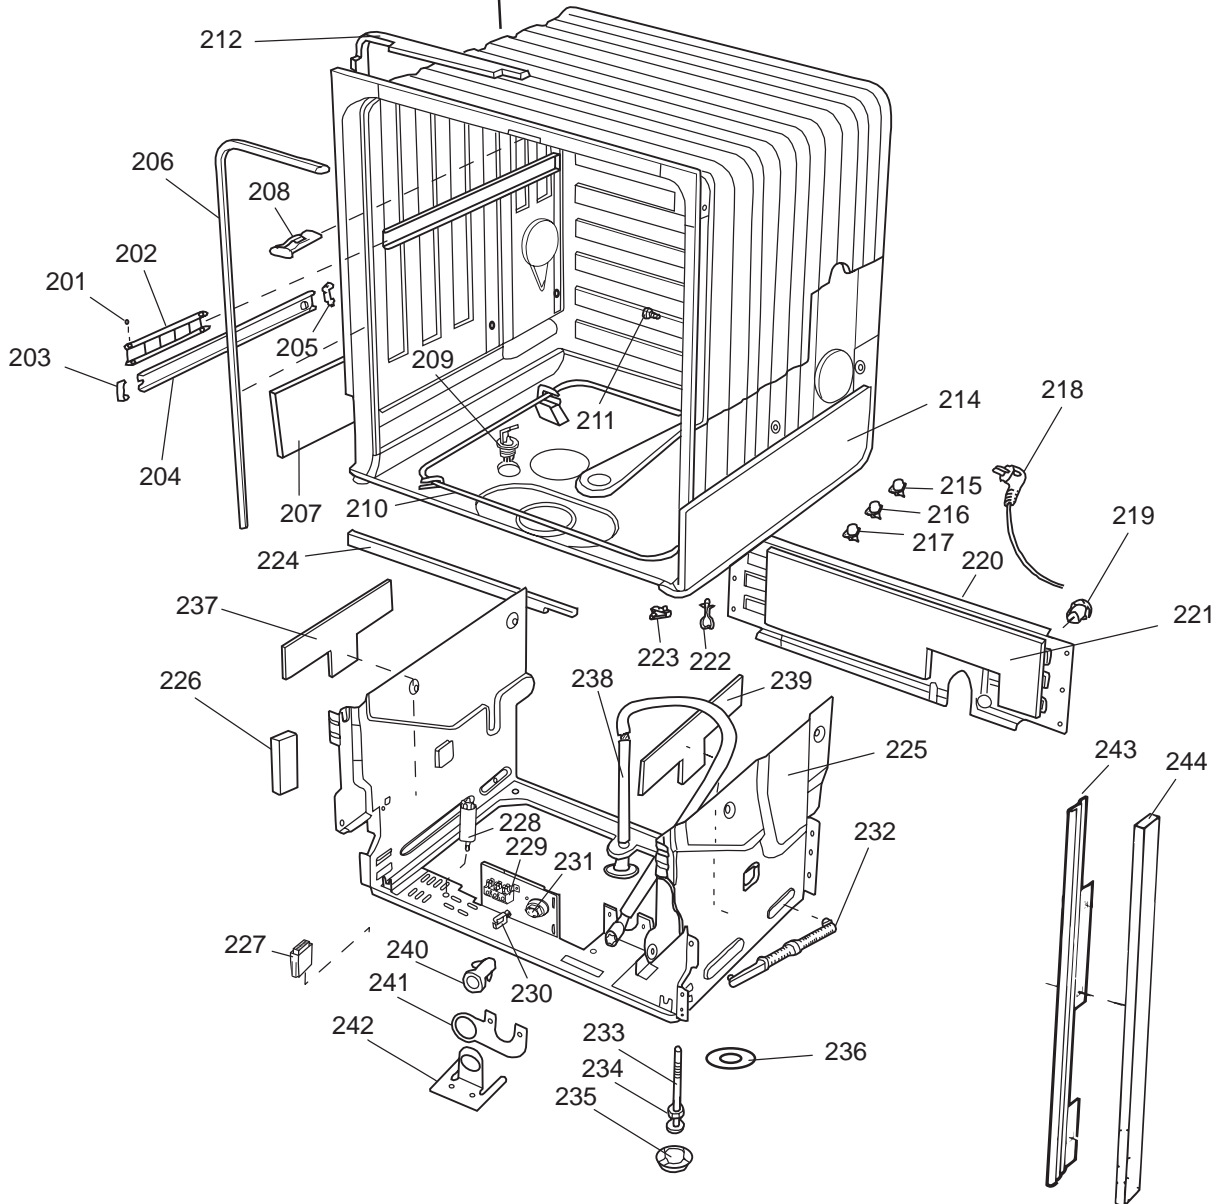

Datum
2003-03-24
Date

BEHÅLLARE

CONTAINER AND RELATED PARTS

Container and related parts

ASKO, 1485 US - White Bi (DW953)

Pos	Spare part No.	Description	Qty	Comment
201	8057977	Bearing Upper Rail 05/06 DW	8 Pcs	
202	8058638-77	Ball Holder, Upper Rail DW	2 Pcs	
203	8057979-77	Rack Stop Grey 05/06 DW	2 Pcs	
204	8057052	Guide Rail '05 '06 DW	2 Pcs	
205	8057978-77	Rail Stop - Back Grey 05/06	2 Pcs	
206	8057489	Tub Seal 05/06 DW	1 Pcs	
208	8801098	Lock Catch Kit 05'06 D/W	1 Pcs	
210	8057077	Heating Element DW 05/06 140	1 Pcs	
210	8002370	Protective Collar	2 Pcs	
211	8901110	Screw w/O-Ring DW 05/06 25-T	4 Pcs	
212	8070613	Sealing Strip Casing	1 Pcs	
216	8002579	T-Stat 05/06 DW Overheat	1 Pcs	
222	8070142	Cable holder, rear 05	1 Pcs	
223	8058495	Cable holder, door 05	1 Pcs	
225	8057523	Bottom and Side support '05	1 Pcs	
228	8058558	RFI 05/06 WM	1 Pcs	
229	8050251	Terminal Block DW All	1 Pcs	
229-a	8900357	Screw, terminal block	1 Pcs	
230	8059991	Cable holder, supply line 05	1 Pcs	
231	8006948	Grommet	1 Pcs	
232	8058491-77	Door Spring 05/06 for 0-7 lb	2 Pcs	
233	8057062	Subs to 8074877	4 Pcs	
234	8901156	Nut, Levelling Legs	4 Pcs	
235	8051957	Slide, foot 02 DW	2 Pcs	
236	8072119	Washer	4 Pcs	
241	8060255	No longer Avail. po# 8008- H	1 Pcs	
242	8070495	Inlet Valve Mount	1 Pcs	
242-a	8900327	Screw 20 Torx, Self Tapping	2 Pcs	
243	8059761-0	Filler Strip - Left DW - Whi	1 Pcs	
243	8059762-0	Filler Strip, Right 05/06 DW	1 Pcs	
243-a	8900646	Screw 20 Torx SS	4 Pcs	
244	8070614	Insulation,fill strip 05&06	2 Pcs