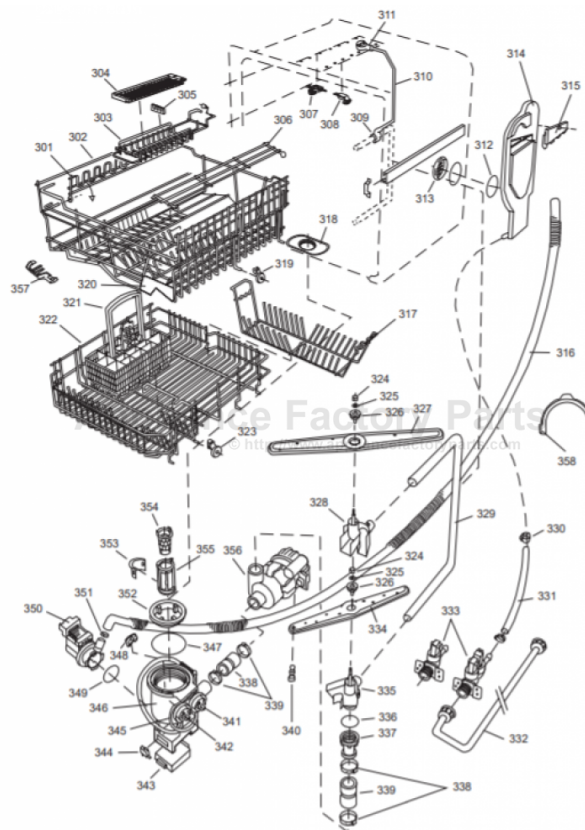

[Find Your ASKO Dishwasher Parts - Select From 209 Models](#)

----- Manual continues below -----