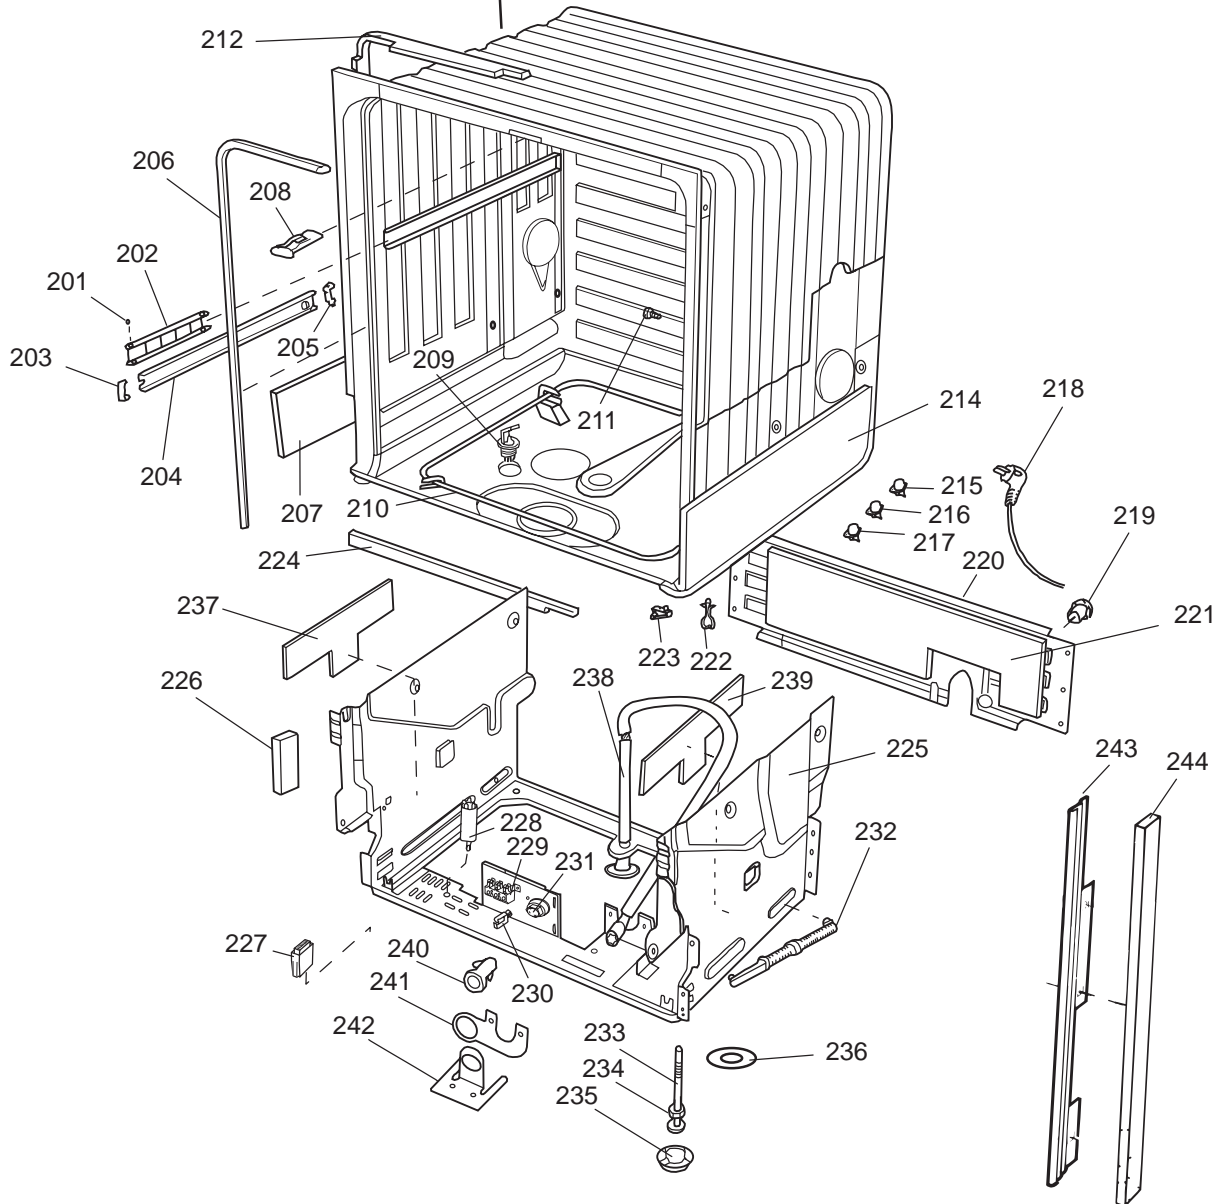

Datum
2003-03-24
Date

BEHÅLLARE

CONTAINER AND RELATED PARTS

Container and related parts

ASKO, 1485 US - White Bi (DW953)

Pos	Spare part No.	Description	Qty	Comment
201	8057977	Bearing Upper Rail 05/06 DW	8 Pcs	
202	8058638-77	Ball Holder, Upper Rail DW	2 Pcs	
203	8057979-77	Rack Stop Grey 05/06 DW	2 Pcs	
204	8057052	Guide Rail '05 '06 DW	2 Pcs	
205	8057978-77	Rail Stop - Back Grey 05/06	2 Pcs	
206	8057489	Tub Seal 05/06 DW	1 Pcs	
208	8801098	Lock Catch Kit 05'06 D/W	1 Pcs	
210	8057077	Heating Element DW 05/06 140	1 Pcs	
210	8002370	Protective Collar	2 Pcs	
211	8901110	Screw w/O-Ring DW 05/06 25-T	4 Pcs	
212	8070613	Sealing Strip Casing	1 Pcs	
216	8002579	T-Stat 05/06 DW Overheat	1 Pcs	
222	8070142	Cable holder, rear 05	1 Pcs	
223	8058495	Cable holder, door 05	1 Pcs	
225	8057523	Bottom and Side support '05	1 Pcs	
228	8058558	RFI 05/06 WM	1 Pcs	
229	8050251	Terminal Block DW All	1 Pcs	
229-a	8900357	Screw, terminal block	1 Pcs	
230	8059991	Cable holder, supply line 05	1 Pcs	
231	8006948	Grommet	1 Pcs	
232	8058491-77	Door Spring 05/06 for 0-7 lb	2 Pcs	
233	8057062	Subs to 8074877	4 Pcs	
234	8901156	Nut, Levelling Legs	4 Pcs	
235	8051957	Slide, foot 02 DW	2 Pcs	
236	8072119	Washer	4 Pcs	
241	8060255	No longer Avail. po# 8008- H	1 Pcs	
242	8070495	Inlet Valve Mount	1 Pcs	
242-a	8900327	Screw 20 Torx, Self Tapping	2 Pcs	
243	8059761-0	Filler Strip - Left DW - Whi	1 Pcs	
243	8059762-0	Filler Strip, Right 05/06 DW	1 Pcs	
243-a	8900646	Screw 20 Torx SS	4 Pcs	
244	8070614	Insulation,fill strip 05&06	2 Pcs