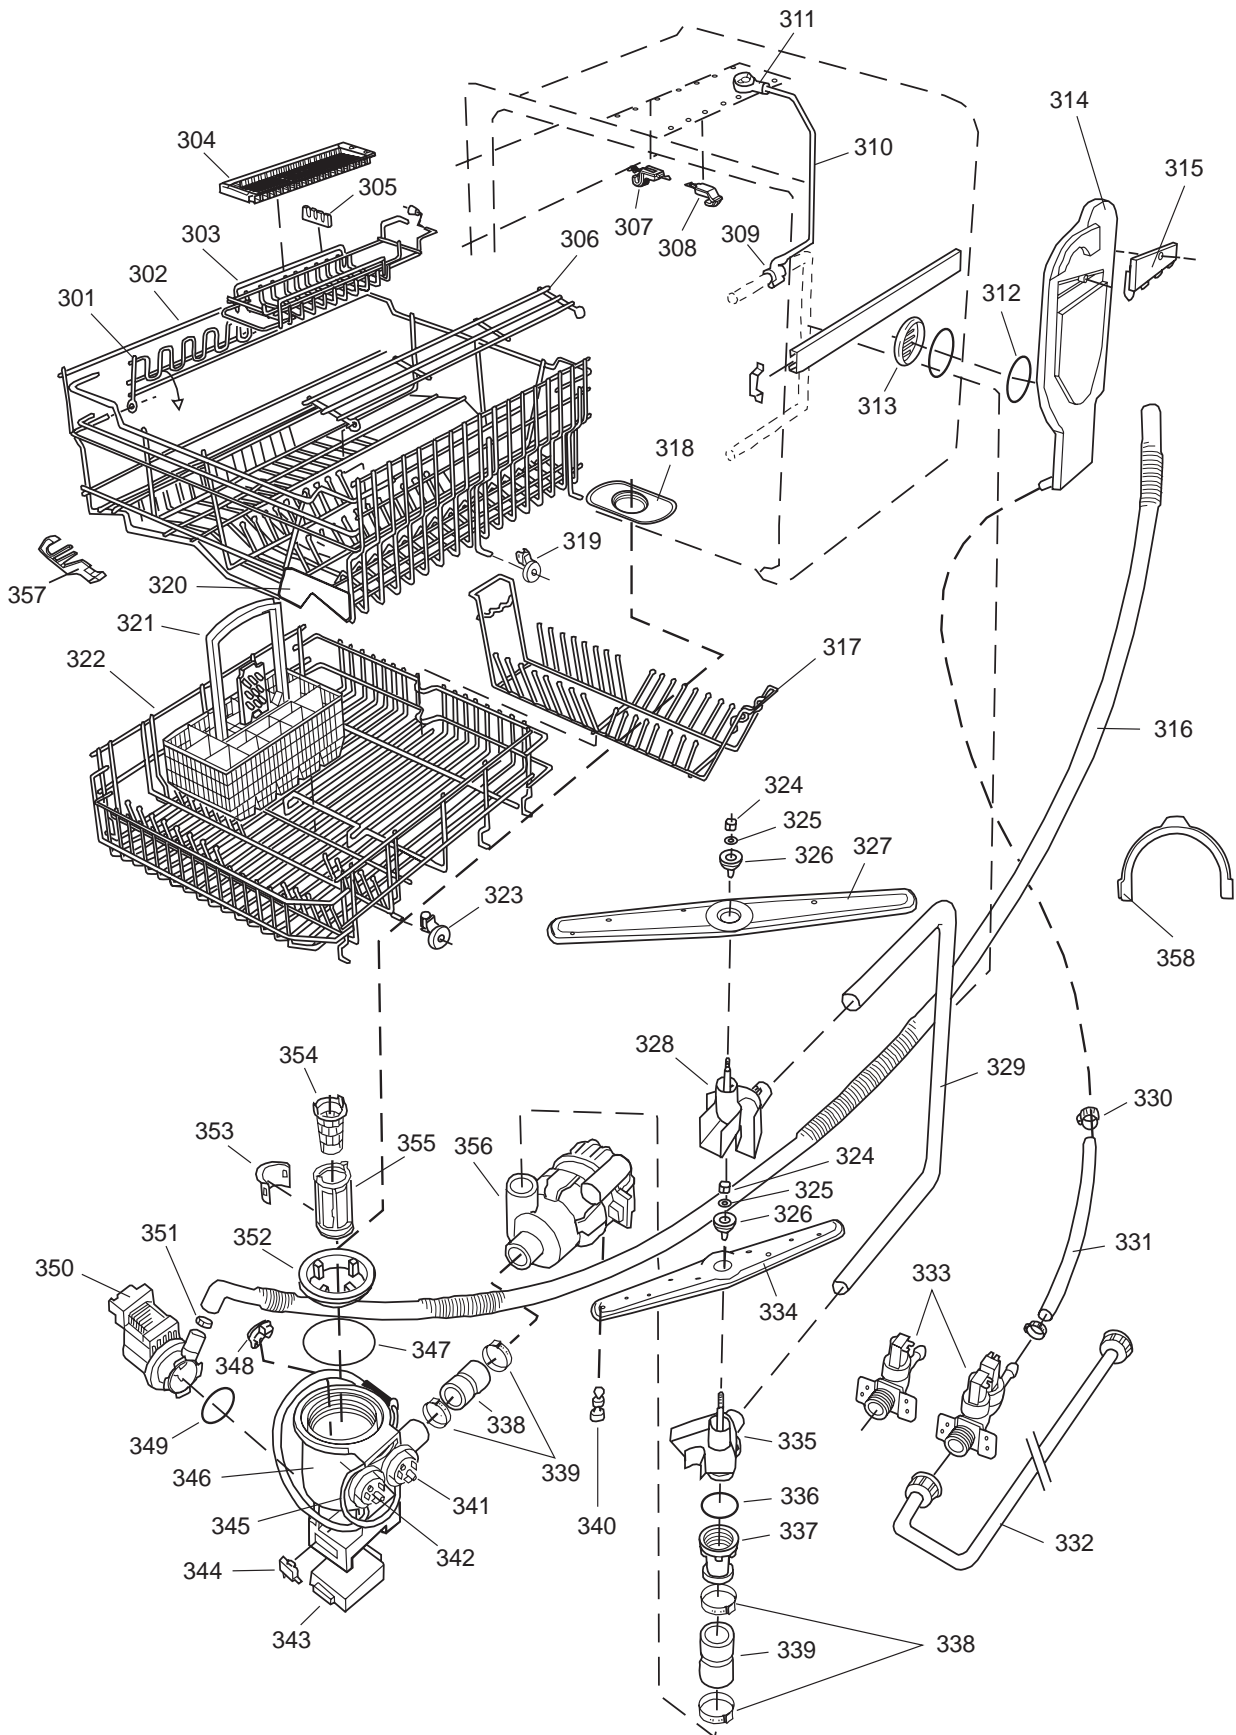

Datum

2003-03-24

Date

DISKSYSTEM

DISHWASHING SYSTEM

Dishwashing system

ASKO, 1485 US - White Bi (DW953)

Pos	Spare part No.	Description	Qty	Comment
301	8071337-36	Cup Shelf Wine Glass 05/06 D	1 Pcs	
302	8801236-36	Upper Basket Gray	1 Pcs	
302	8801199-36	Rack, Upper 05 & 06 DW	1 Pcs	with cup shelf
306	8071336-36	Cup Shelf 05/06 DW	1 Pcs	
313	8057536-77	Lockring Airbreak Gray	1 Pcs	
314	8057514	Sub To 8801234	1 Pcs	
316	8070304	Drain Hose 05/06 DW	1 Pcs	
316-a	8052239	Hose Clamp, Squeeze	1 Pcs	
316-b	8053642	Hose Clip	1 Pcs	
318	8059740	Strainer Upper 05/06 DW	1 Pcs	
319	8058498-77	Wheel, Upper Basket 05/06 DW	4 Pcs	
320	8057506-77	Knife Stop	1 Pcs	
321	8801089-77	Cutlery Basket 05/06 DW	1 Pcs	
322	8801200-36	Lower Basket 05/06 DW	1 Pcs	
323	8009516-77	Rack Wheels Lower 05/06 DW	8 Pcs	
324	8901262	Nut for Spray Arm 05	2 Pcs	
325	8052095	Ceramic Washer, Spray Arm 05	2 Pcs	
326	8057070-77	Spray Arm Insert 05/06 DW	2 Pcs	
327	8072695	Spray Arm - Upper 05/06 DW	1 Pcs	
328	8057068-77	Spray Pipe Bearing Upper	1 Pcs	
329	8057063	Spray pipe, inner 05	1 Pcs	
330	8052189	Hose Clamp, Squeeze	2 Pcs	
331	8070622	Ruber Hose	1 Pcs	
333	8072121	Fill Valve, Single 05/06 DW.	1 Pcs	
333-a	8902087	Screw, Plastic Housing 20 To	2 Pcs	
334	8072692	Spray Arm - Lower 05/06 DW	1 Pcs	
335	8057067-77	Lower Washarm Support 05/06	1 Pcs	
336	8901755	O-Ring Seal	1 Pcs	
337	8057069	Retainer Nut SprayArm 05/06	1 Pcs	
338	8052097	Hose Clamp, Circ. Pump 05/06	4 Pcs	
339	8057484	Hose, Circ. Pump 05/06 DW	2 Pcs	
340	8055095	BUFFER, Circumpump 03/04 DW	1 Pcs	
341	8071024	Level Switch 05/06 DW	1 Pcs	
343	8057053	Subs to 8075110	1 Pcs	
344	8060068	Micro Switch,Overfill 05/06	1 Pcs	
345	8058500	Hose Pressure Sw. 05/06 DW	1 Pcs	
346	8801123	Replaces 8075197-77. Sump 05	1 Pcs	
347	8058503	O-Ring, Sump 05/06 DW	1 Pcs	
348	8057487-79	Sump Plug DW 05/06 Cleanout	1 Pcs	
349	8002584	O-Ring, Drain Pump 05/06 DW	1 Pcs	
350	8057083	DRAINPUMP Repl.by 8072032	1 Pc's	
350	8072032	Drain Pump 05/06 DW	1 Pcs	
351	8052239	Hose Clamp, Squeeze	1 Pcs	
352	8057488	Locking ring, bottom well 05	1 Pcs	
353	8058454	Cover Str. Basket 05/06 DW	1 Pcs	
354	8057972-77	Strainer Basket Grey 05/06 D	1 Pcs	
355	8057486-77	Filter, fine 05 & 06 DW	1 Pcs	
356	8071250	Circ. Pump 05/06 DW	1 Pcs	
356-a	8075380	capacitor D3000	1 Pcs	
357	8071214-77	Knife Holder 05/06 DW	2 Pcs	
358	8072528-77	Holder Outlet Hose	1 Pcs	
358	8050805	GOOSE NECK for DRAIN HOSE	1 Pcs	