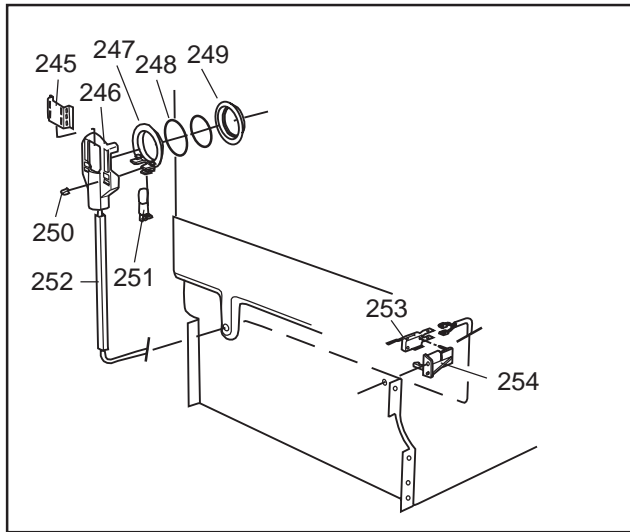

Datum
2003-03-24
Date

BEHÅLLARE

CONTAINER AND RELATED PARTS

Container and related parts

ASKO, 1485 US - White Bi (DW953)

Pos	Spare part No.	Description	Qty	Comment
201	8057977	Bearing Upper Rail 05/06 DW	8 Pcs	
202	8058638-77	Ball Holder, Upper Rail DW	2 Pcs	
203	8057979-77	Rack Stop Grey 05/06 DW	2 Pcs	
204	8057052	Guide Rail '05 '06 DW	2 Pcs	
205	8057978-77	Rail Stop - Back Grey 05/06	2 Pcs	
206	8057489	Tub Seal 05/06 DW	1 Pcs	
208	8801098	Lock Catch Kit 05'06 D/W	1 Pcs	
210	8057077	Heating Element DW 05/06 140	1 Pcs	
210	8002370	Protective Collar	2 Pcs	
211	8901110	Screw w/O-Ring DW 05/06 25-T	4 Pcs	
212	8070613	Sealing Strip Casing	1 Pcs	
216	8002579	T-Stat 05/06 DW Overheat	1 Pcs	
222	8070142	Cable holder, rear 05	1 Pcs	
223	8058495	Cable holder, door 05	1 Pcs	
225	8057523	Bottom and Side support '05	1 Pcs	
228	8058558	RFI 05/06 WM	1 Pcs	
229	8050251	Terminal Block DW All	1 Pcs	
229-a	8900357	Screw, terminal block	1 Pcs	
230	8059991	Cable holder, supply line 05	1 Pcs	
231	8006948	Grommet	1 Pcs	
232	8058491-77	Door Spring 05/06 for 0-7 lb	2 Pcs	
233	8057062	Subs to 8074877	4 Pcs	
234	8901156	Nut, Levelling Legs	4 Pcs	
235	8051957	Slide, foot 02 DW	2 Pcs	
236	8072119	Washer	4 Pcs	
241	8060255	No longer Avail. po# 8008- H	1 Pcs	
242	8070495	Inlet Valve Mount	1 Pcs	
242-a	8900327	Screw 20 Torx, Self Tapping	2 Pcs	
243	8059761-0	Filler Strip - Left DW - Whi	1 Pcs	
243	8059762-0	Filler Strip, Right 05/06 DW	1 Pcs	
243-a	8900646	Screw 20 Torx SS	4 Pcs	
244	8070614	Insulation,fill strip 05&06	2 Pcs