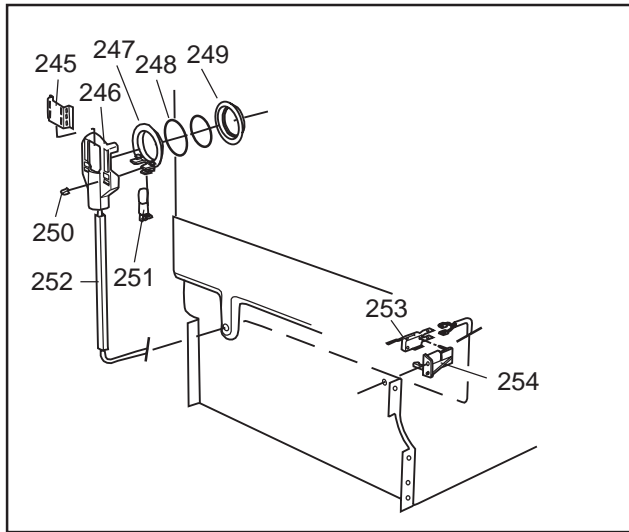

Datum
2003-03-24
Date

BEHÅLLARE

CONTAINER AND RELATED PARTS

Container and related parts

ASKO, 1485 US - White Bi (DW953)

Pos	Spare part No.	Description	Qty	Comment
201	8057977	Bearing Upper Rail 05/06 DW	8 Pcs	
202	8058638-77	Ball Holder, Upper Rail DW	2 Pcs	
203	8057979-77	Rack Stop Grey 05/06 DW	2 Pcs	
204	8057052	Guide Rail '05 '06 DW	2 Pcs	
205	8057978-77	Rail Stop - Back Grey 05/06	2 Pcs	
206	8057489	Tub Seal 05/06 DW	1 Pcs	
208	8801098	Lock Catch Kit 05'06 D/W	1 Pcs	
210	8057077	Heating Element DW 05/06 140	1 Pcs	
210	8002370	Protective Collar	2 Pcs	
211	8901110	Screw w/O-Ring DW 05/06 25-T	4 Pcs	
212	8070613	Sealing Strip Casing	1 Pcs	
216	8002579	T-Stat 05/06 DW Overheat	1 Pcs	
222	8070142	Cable holder, rear 05	1 Pcs	
223	8058495	Cable holder, door 05	1 Pcs	
225	8057523	Bottom and Side support '05	1 Pcs	
228	8058558	RFI 05/06 WM	1 Pcs	
229	8050251	Terminal Block DW All	1 Pcs	
229-a	8900357	Screw, terminal block	1 Pcs	
230	8059991	Cable holder, supply line 05	1 Pcs	
231	8006948	Grommet	1 Pcs	
232	8058491-77	Door Spring 05/06 for 0-7 lb	2 Pcs	
233	8057062	Subs to 8074877	4 Pcs	
234	8901156	Nut, Levelling Legs	4 Pcs	
235	8051957	Slide, foot 02 DW	2 Pcs	
236	8072119	Washer	4 Pcs	
241	8060255	No longer Avail. po# 8008- H	1 Pcs	
242	8070495	Inlet Valve Mount	1 Pcs	
242-a	8900327	Screw 20 Torx, Self Tapping	2 Pcs	
243	8059761-0	Filler Strip - Left DW - Whi	1 Pcs	
243	8059762-0	Filler Strip, Right 05/06 DW	1 Pcs	
243-a	8900646	Screw 20 Torx SS	4 Pcs	
244	8070614	Insulation,fill strip 05&06	2 Pcs