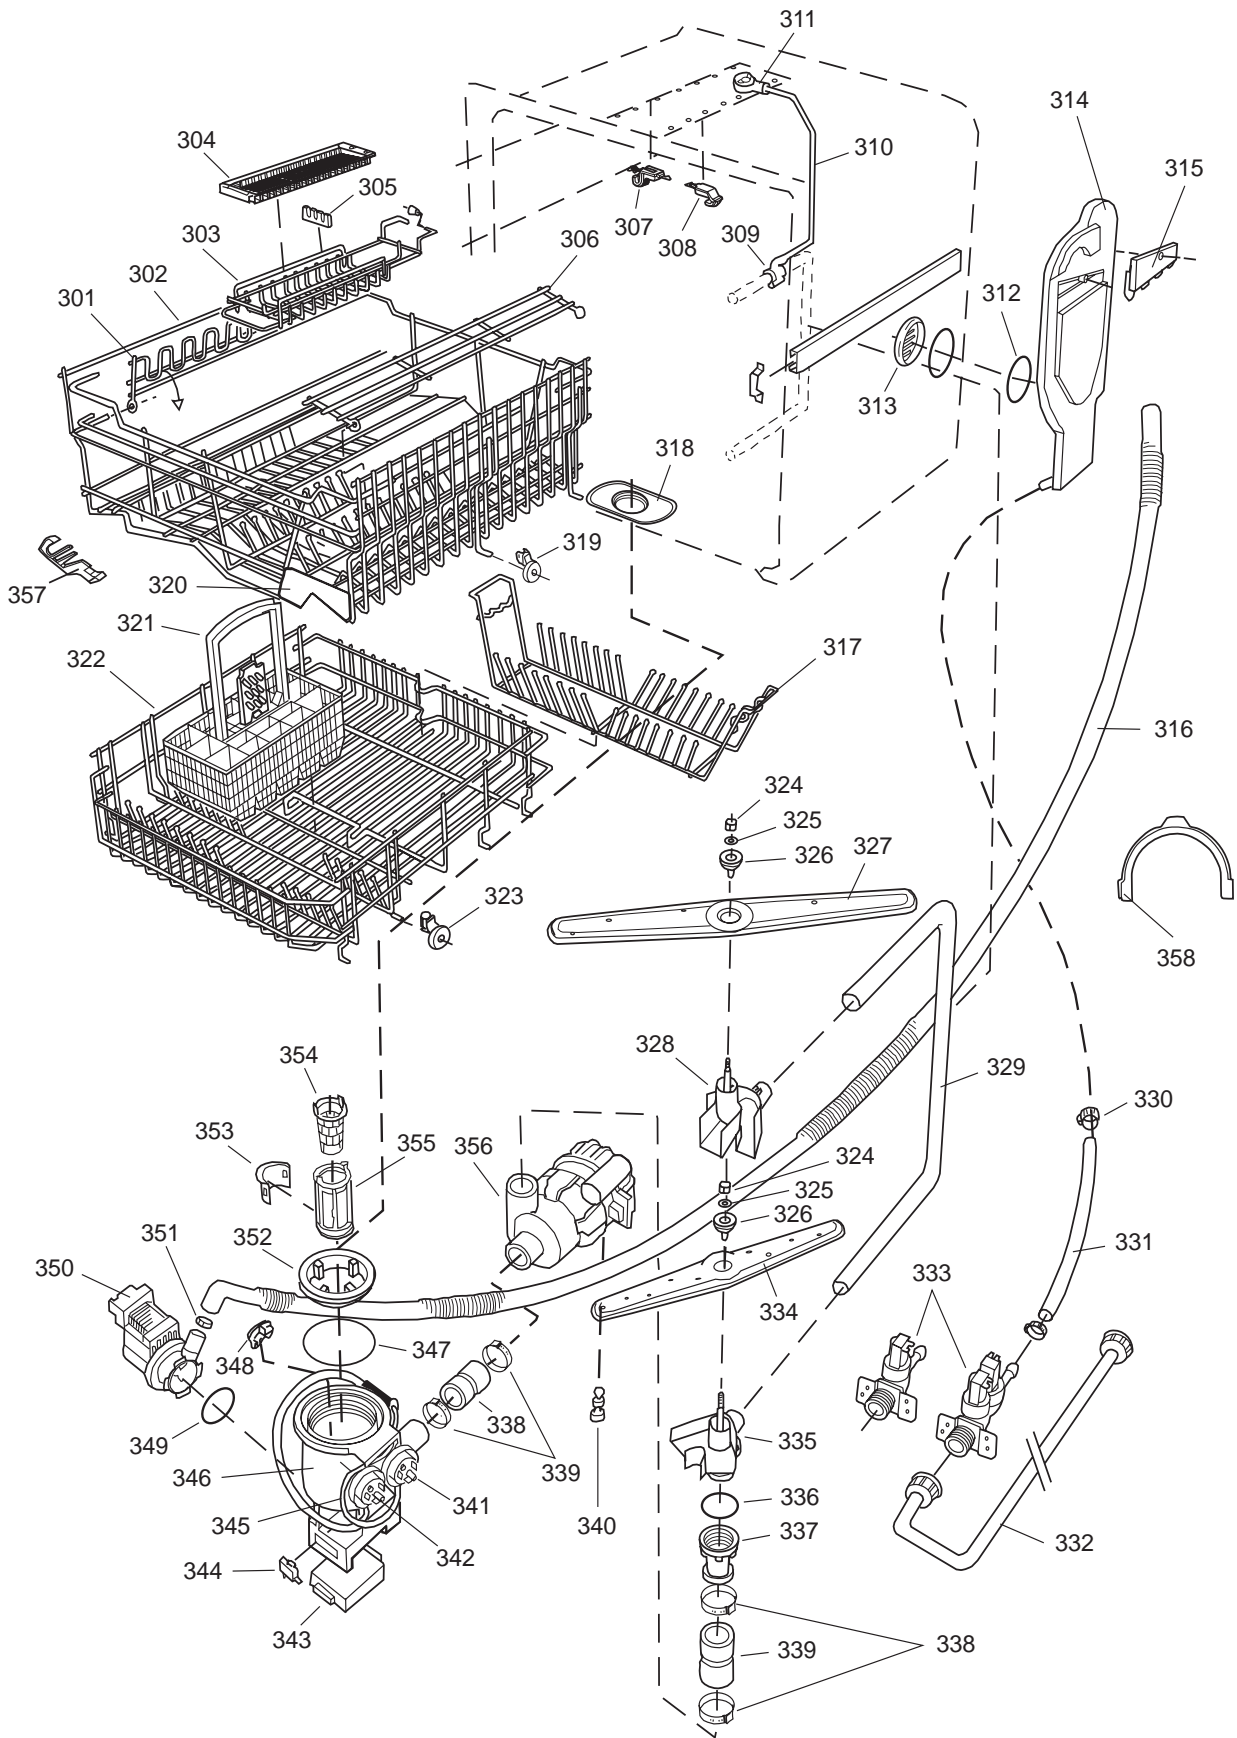

DISKSYSTEM

DISHWASHING SYSTEM

Dishwashing system

ASKO, 1485 US - White Bi (DW953)

Pos	Spare part No.	Description	Qty	Comment
301	8071337-36	Cup Shelf Wine Glass 05/06 D	1 Pcs	
302	8801236-36	Upper Basket Gray	1 Pcs	
302	8801199-36	Rack, Upper 05 & 06 DW	1 Pcs	with cup shelf
306	8071336-36	Cup Shelf 05/06 DW	1 Pcs	
313	8057536-77	Lockring Airbreak Gray	1 Pcs	
314	8057514	Sub To 8801234	1 Pcs	
316	8070304	Drain Hose 05/06 DW	1 Pcs	
316-a	8052239	Hose Clamp, Squeeze	1 Pcs	
316-b	8053642	Hose Clip	1 Pcs	
318	8059740	Strainer Upper 05/06 DW	1 Pcs	
319	8058498-77	Wheel, Upper Basket 05/06 DW	4 Pcs	
320	8057506-77	Knife Stop	1 Pcs	
321	8801089-77	Cutlery Basket 05/06 DW	1 Pcs	
322	8801200-36	Lower Basket 05/06 DW	1 Pcs	
323	8009516-77	Rack Wheels Lower 05/06 DW	8 Pcs	
324	8901262	Nut for Spray Arm 05	2 Pcs	
325	8052095	Ceramic Washer, Spray Arm 05	2 Pcs	
326	8057070-77	Spray Arm Insert 05/06 DW	2 Pcs	
327	8072695	Spray Arm - Upper 05/06 DW	1 Pcs	
328	8057068-77	Spray Pipe Bearing Upper	1 Pcs	
329	8057063	Spray pipe, inner 05	1 Pcs	
330	8052189	Hose Clamp, Squeeze	2 Pcs	
331	8070622	Ruber Hose	1 Pcs	
333	8072121	Fill Valve, Single 05/06 DW.	1 Pcs	
333-a	8902087	Screw, Plastic Housing 20 To	2 Pcs	
334	8072692	Spray Arm - Lower 05/06 DW	1 Pcs	
335	8057067-77	Lower Washarm Support 05/06	1 Pcs	
336	8901755	O-Ring Seal	1 Pcs	
337	8057069	Retainer Nut SprayArm 05/06	1 Pcs	
338	8052097	Hose Clamp, Circ. Pump 05/06	4 Pcs	
339	8057484	Hose, Circ. Pump 05/06 DW	2 Pcs	
340	8055095	BUFFER, Circumpump 03/04 DW	1 Pcs	
341	8071024	Level Switch 05/06 DW	1 Pcs	
343	8057053	Subs to 8075110	1 Pcs	
344	8060068	Micro Switch,Overfill 05/06	1 Pcs	
345	8058500	Hose Pressure Sw. 05/06 DW	1 Pcs	
346	8801123	Replaces 8075197-77. Sump 05	1 Pcs	
347	8058503	O-Ring, Sump 05/06 DW	1 Pcs	
348	8057487-79	Sump Plug DW 05/06 Cleanout	1 Pcs	
349	8002584	O-Ring, Drain Pump 05/06 DW	1 Pcs	
350	8057083	DRAINPUMP Repl.by 8072032	1 Pc's	
350	8072032	Drain Pump 05/06 DW	1 Pcs	
351	8052239	Hose Clamp, Squeeze	1 Pcs	
352	8057488	Locking ring, bottom well 05	1 Pcs	
353	8058454	Cover Str. Basket 05/06 DW	1 Pcs	
354	8057972-77	Strainer Basket Grey 05/06 D	1 Pcs	
355	8057486-77	Filter, fine 05 & 06 DW	1 Pcs	
356	8071250	Circ. Pump 05/06 DW	1 Pcs	
356-a	8075380	capacitor D3000	1 Pcs	
357	8071214-77	Knife Holder 05/06 DW	2 Pcs	
358	8072528-77	Holder Outlet Hose	1 Pcs	
358	8050805	GOOSE NECK for DRAIN HOSE	1 Pcs	