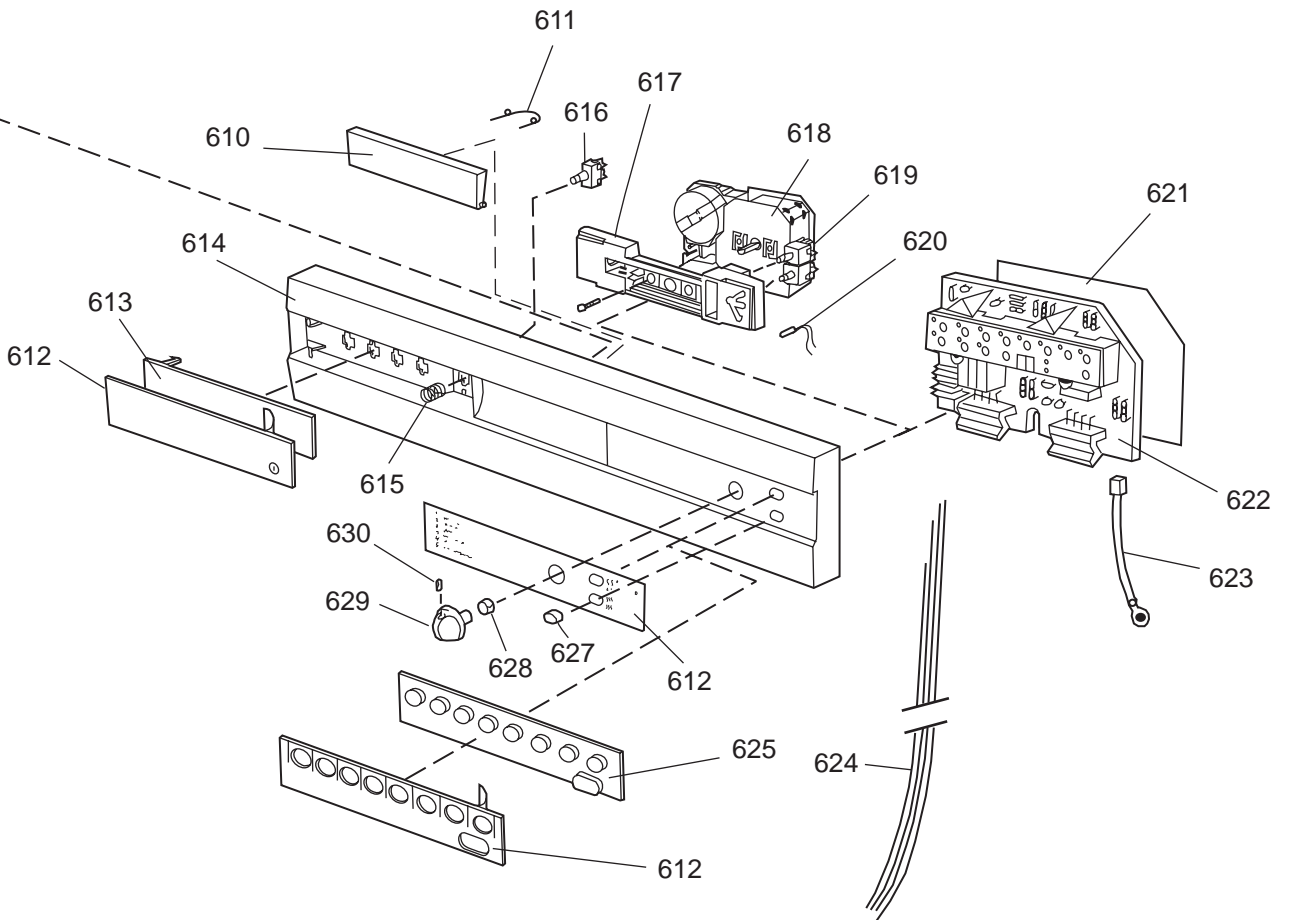

Datum

2003-03-24

Date

PANEL

CONTROL PANEL AND RELATED PARTS

Control panel and related parts

ASKO, 1485 US - White Bi (DW953)

Pos	Spare part No.	Description	Qty	Comment
601	8057541-0	Door Handle White 05/06 DW	1 Pcs	
602	8057545	Rotary catch, child safety '	1 Pcs	
603	8057546	SPRING, SafetyCatch 05/06 DW	1 Pcs	
604	8057544	Arm, SafetyCatch 05/06 DW	1 Pcs	
605	8057539	Bracket 4 Switch/Handle 05/0	1 Pcs	
605-a	8902085	Screw 20T for Plastic	2 Pcs	
606	8071098	Cover for Micro Switch	1 Pcs	
607	8055473	Door Switch - DW 05/06	1 Pcs	
608	8057542	Actuator, Doorswitch 05/06 D	1 Pcs	
609	8007078	Spring 02 Handle, DW	1 Pcs	
612	8072467-0	Decor Insert	1 Pcs	
614	8057538-0	back for decor insert	1 Pcs	
614	8071680-0	Front Panel Asko Compl.	1 Pcs	
621	8060076	Cover, protective 05	1 Pcs	
622	8801201	Board, DW 05/06 (Not FI/Cust	1 Pcs	
622-a	8902053	Screw	2 Pcs	
623	8059767	Thermistor 05/06 DW	1 Pcs	
624	8059861	BASIC HARNESS DOOR DW95E	1 Pc's	
624	8059865	Basic Harness	1 Pcs	
624	8072533	Cable 1485	1 Pcs	
625	8070508-0	Buttons, Keypad 1475/1485	1 Pcs	
690	8073096	INSTR. GENERAL D/WASHER USA	1 Pc's