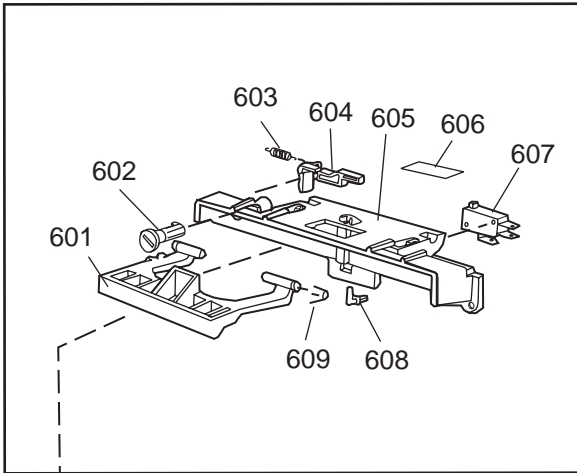

Datum

2003-03-24

Date

PANEL

CONTROL PANEL AND RELATED PARTS

Control panel and related parts

ASKO, 1485 US - White Bi (DW953)

Pos	Spare part No.	Description	Qty	Comment
601	8057541-0	Door Handle White 05/06 DW	1 Pcs	
602	8057545	Rotary catch, child safety '	1 Pcs	
603	8057546	SPRING, SafetyCatch 05/06 DW	1 Pcs	
604	8057544	Arm, SafetyCatch 05/06 DW	1 Pcs	
605	8057539	Bracket 4 Switch/Handle 05/0	1 Pcs	
605-a	8902085	Screw 20T for Plastic	2 Pcs	
606	8071098	Cover for Micro Switch	1 Pcs	
607	8055473	Door Switch - DW 05/06	1 Pcs	
608	8057542	Actuator, Doorswitch 05/06 D	1 Pcs	
609	8007078	Spring 02 Handle, DW	1 Pcs	
612	8072467-0	Decor Insert	1 Pcs	
614	8057538-0	back for decor insert	1 Pcs	
614	8071680-0	Front Panel Asko Compl.	1 Pcs	
621	8060076	Cover, protective 05	1 Pcs	
622	8801201	Board, DW 05/06 (Not FI/Cust	1 Pcs	
622-a	8902053	Screw	2 Pcs	
623	8059767	Thermistor 05/06 DW	1 Pcs	
624	8059861	BASIC HARNESS DOOR DW95E	1 Pc's	
624	8059865	Basic Harness	1 Pcs	
624	8072533	Cable 1485	1 Pcs	
625	8070508-0	Buttons, Keypad 1475/1485	1 Pcs	
690	8073096	INSTR. GENERAL D/WASHER USA	1 Pc's