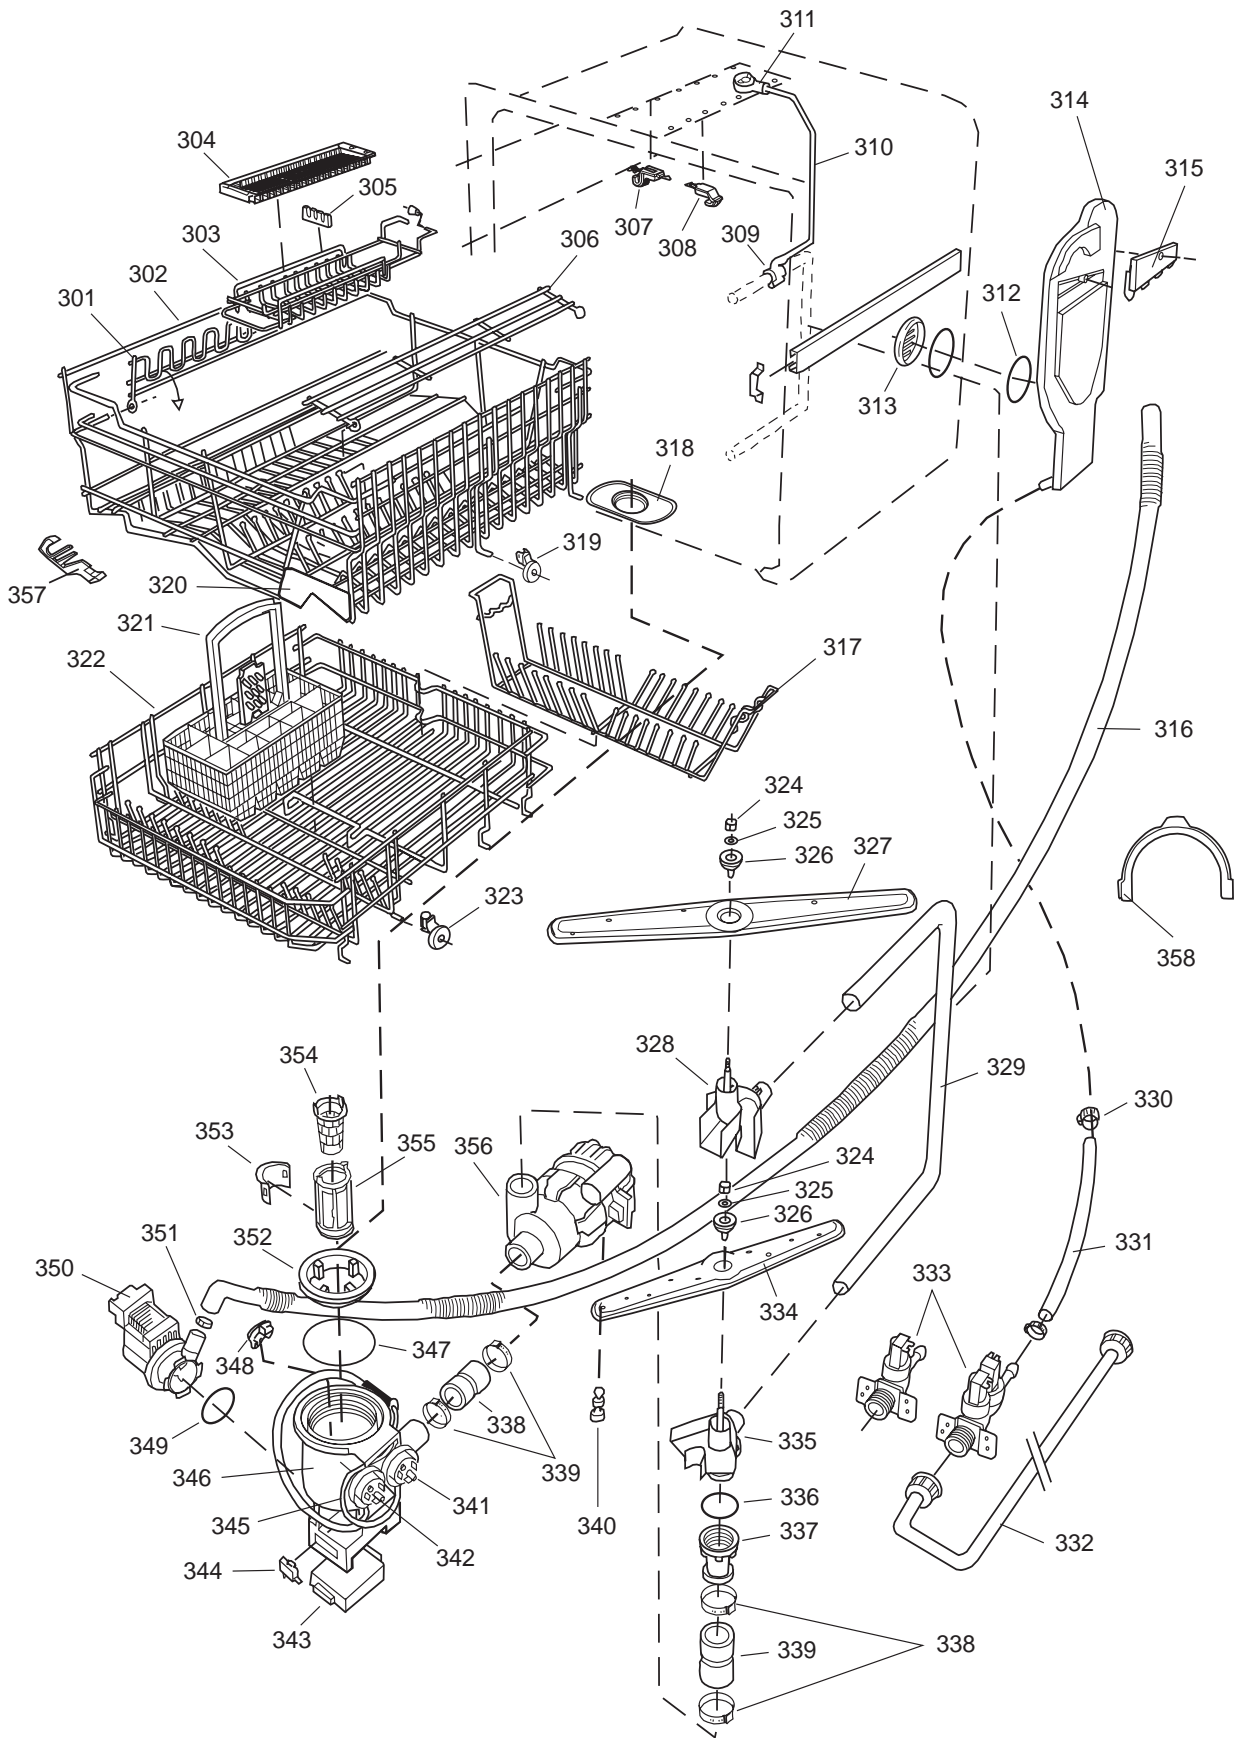

Datum

2003-03-24

Date

DISKSYSTEM

DISHWASHING SYSTEM

Dishwashing system

ASKO, 1555 US - Black Bi (DW954)

Pos	Spare part No.	Description	Qty	Comment
301	8071337-36	Cup Shelf Wine Glass 05/06 D	1 Pcs	
302	8801199-36	Rack, Upper 05 & 06 DW	1 Pcs	with cup shelf
303	8057058-36	Basket knife box 05	1 Pcs	
304	8053376-77	Long Rack - Silverware Upper	1 Pcs	
305	8057505-77	Knife Holder DW 05/06	1 Pcs	
306	8071336-36	Cup Shelf 05/06 DW	1 Pcs	
307	8057502	Clip, Upper Knife Rack DW	1 Pcs	
308	8058453	Clip, Knife Basket 1800's DW	1 Pcs	
309	8057504-77	Spray Pipe Grommet Lower Gre	1 Pcs	
310	8057500	Spray pipe 05	1 Pcs	
311	8057503-77	Spray Pipe Grommet Upper Gra	1 Pcs	
313	8057536-77	Lockring Airbreak Gray	1 Pcs	
314	8057514	Sub To 8801234	1 Pcs	
316	8070304	Drain Hose 05/06 DW	1 Pcs	
316-a	8052239	Hose Clamp, Squeeze	1 Pcs	
316-b	8053642	Hose Clip	1 Pcs	
318	8059740	Strainer Upper 05/06 DW	1 Pcs	
319	8058498-77	Wheel, Upper Basket 05/06 DW	4 Pcs	
321	8801089-77	Cutlery Basket 05/06 DW	1 Pcs	
322	8801200-36	Lower Basket 05/06 DW	1 Pcs	
323	8009516-77	Rack Wheels Lower 05/06 DW	8 Pcs	
324	8901262	Nut for Spray Arm 05	2 Pcs	
325	8052095	Ceramic Washer, Spray Arm 05	2 Pcs	
326	8057070-77	Spray Arm Insert 05/06 DW	2 Pcs	
327	8072695	Spray Arm - Upper 05/06 DW	1 Pcs	
328	8057068-77	Spray Pipe Bearing Upper	1 Pcs	
329	8057063-D	Spray pipe w/upper cutlery	1 Pcs	
329	8057063	Spray pipe, inner 05	1 Pcs	
330	8052189	Hose Clamp, Squeeze	2 Pcs	
331	8070622	Ruber Hose	1 Pcs	
333	8072123	Fill Valve, Double 05/06 DW.	1 Pcs	
333-a	8902087	Screw, Plastic Housing 20 To	2 Pcs	
334	8072692	Spray Arm - Lower 05/06 DW	1 Pcs	
335	8057067-77	Lower Washarm Support 05/06	1 Pcs	
336	8901755	O-Ring Seal	1 Pcs	
337	8057069	Retainer Nut SprayArm 05/06	1 Pcs	
338	8052097	Hose Clamp, Circ. Pump 05/06	4 Pcs	
339	8057484	Hose, Circ. Pump 05/06 DW	2 Pcs	
340	8055095	BUFFER, Circumpump 03/04 DW	1 Pcs	
341	8071024	Level Switch 05/06 DW	1 Pcs	
343	8057053	Subs to 8075110	1 Pcs	
344	8060068	Micro Switch,Overfill 05/06	1 Pcs	
345	8058500	Hose Pressure Sw. 05/06 DW	1 Pcs	
346	8801123	Replaces 8075197-77. Sump 05	1 Pcs	
347	8058503	O-Ring, Sump 05/06 DW	1 Pcs	
348	8057487-79	Sump Plug DW 05/06 Cleanout	1 Pcs	
349	8002584	O-Ring, Drain Pump 05/06 DW	1 Pcs	
350	8057083	DRAINPUMP Repl.by 8072032	1 Pc's	
350	8072032	Drain Pump 05/06 DW	1 Pcs	
351	8052239	Hose Clamp, Squeeze	1 Pcs	
352	8057488	Locking ring, bottom well 05	1 Pcs	
353	8058454	Cover Str. Basket 05/06 DW	1 Pcs	
354	8057972-77	Strainer Basket Grey 05/06 D	1 Pcs	
355	8057486-77	Filter, fine 05 & 06 DW	1 Pcs	
356	8071250	Circ. Pump 05/06 DW	1 Pcs	
356-a	8075380	capacitor D3000	1 Pcs	
358	8072528-77	Holder Outlet Hose	1 Pcs	
358	8050805	GOOSE NECK for DRAIN HOSE	1 Pcs