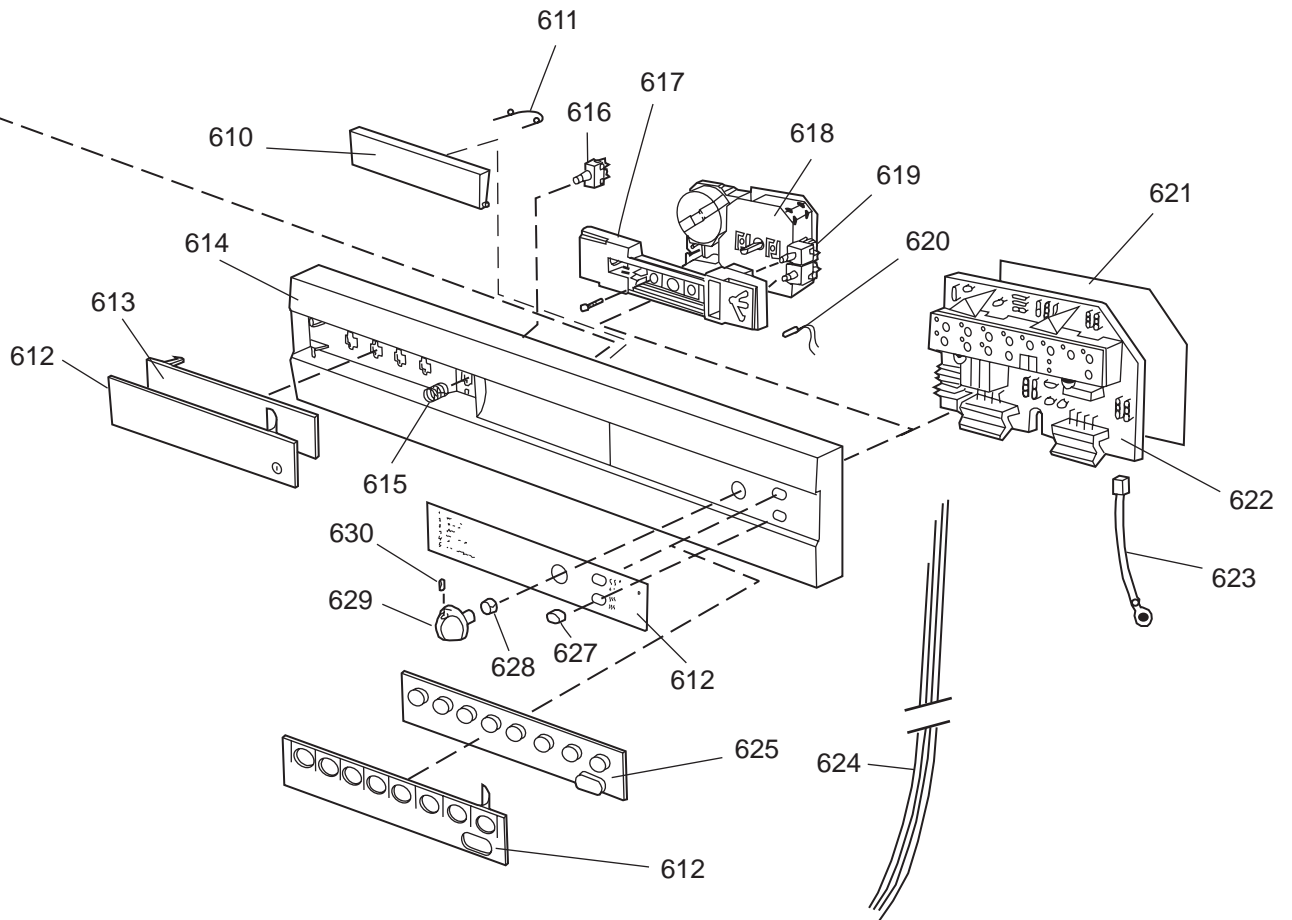

Datum
2003-03-24
Date

PANEL

CONTROL PANEL AND RELATED PARTS

Control panel and related parts

ASKO, 1555 US - Black Bi (DW954)

Pos	Spare part No.	Description	Qty	Comment
601	8057541-33	Door Handle, Black DW 05/06	1 Pcs	
602	8057545	Rotary catch, child safety '	1 Pcs	
603	8057546	SPRING, SafetyCatch 05/06 DW	1 Pcs	
604	8057544	Arm, SafetyCatch 05/06 DW	1 Pcs	
605	8057539	Bracket 4 Switch/Handle 05/0	1 Pcs	
605-a	8902085	Screw 20T for Plastic	2 Pcs	
606	8071098	Cover for Micro Switch	1 Pcs	
607	8055473	Door Switch - DW 05/06	1 Pcs	
608	8057542	Actuator, Doorswitch 05/06 D	1 Pcs	
609	8007078	Spring 02 Handle, DW	1 Pcs	
612	8070503-33	Decor Inserts Black 1555	1 Pcs	
614	8057538-69	Cover Main Switch Black 05'	1 Pcs	
614	8071680-69	Control Panel 05/06 DW	1 Pcs	
621	8060076	Cover, protective 05	1 Pcs	
622	8801201	Board, DW 05/06 (Not FI/Cust	1 Pcs	
622-a	8902053	Screw	2 Pcs	
623	8059767	Thermistor 05/06 DW	1 Pcs	
624	8070054	Cable set 1555	1 Pcs	
624	8059861	BASIC HARNESS DOOR DW95E	1 Pc's	
624	8059865	Basic Harness	1 Pcs	
625	8070509-33	Buttons Keyboard 1555	1 Pcs	
690	8071179	INSTRUCTIONS 1555 CA/US	1 Pc's	
690	8070234	INSTRUCTIONS 1555 CA/US	1 Pc's