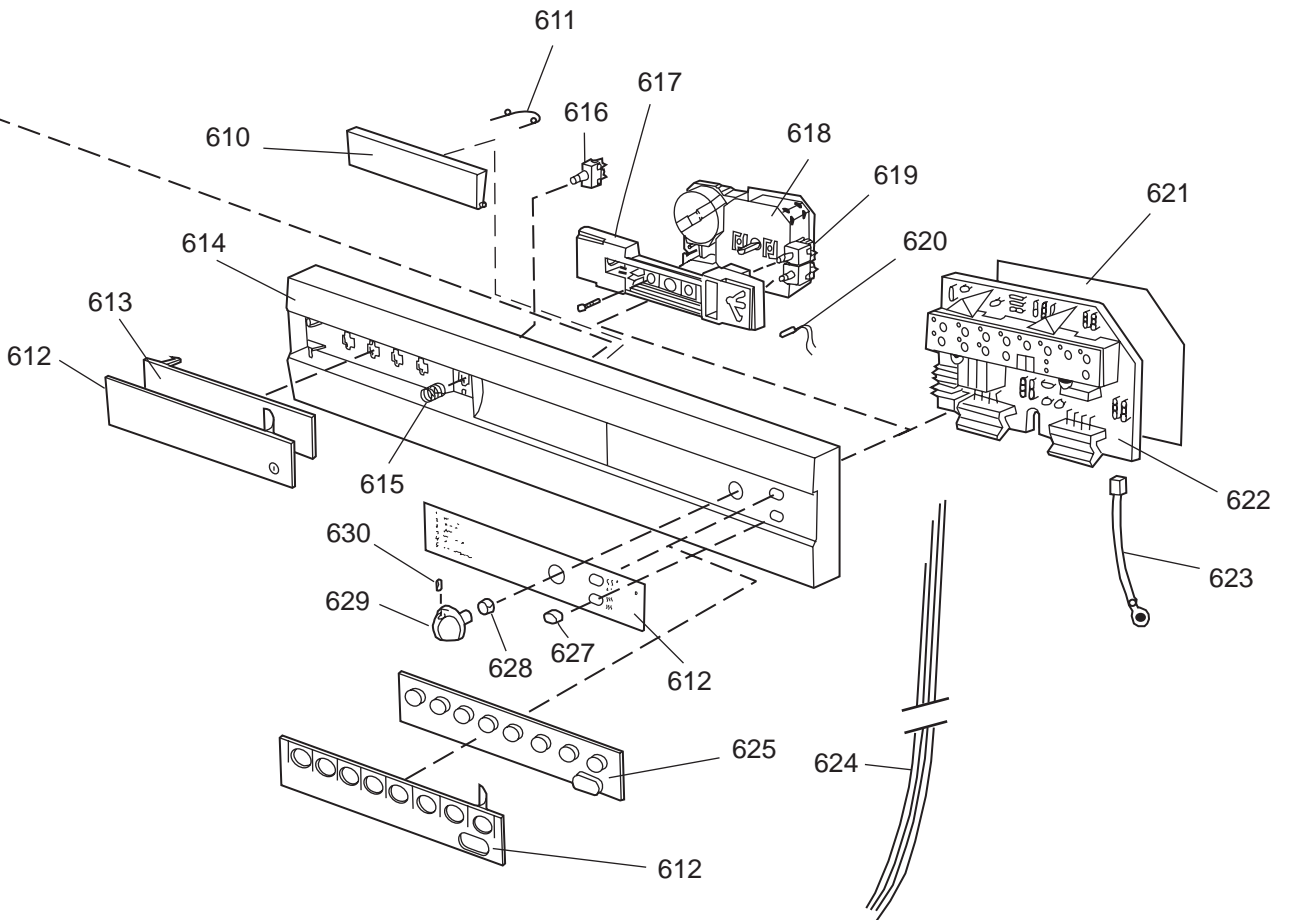

Datum
2003-03-24
Date

PANEL

CONTROL PANEL AND RELATED PARTS

Control panel and related parts

ASKO, 1555 US - Black Bi (DW954)

Pos	Spare part No.	Description	Qty	Comment
601	8057541-33	Door Handle, Black DW 05/06	1 Pcs	
602	8057545	Rotary catch, child safety '	1 Pcs	
603	8057546	SPRING, SafetyCatch 05/06 DW	1 Pcs	
604	8057544	Arm, SafetyCatch 05/06 DW	1 Pcs	
605	8057539	Bracket 4 Switch/Handle 05/0	1 Pcs	
605-a	8902085	Screw 20T for Plastic	2 Pcs	
606	8071098	Cover for Micro Switch	1 Pcs	
607	8055473	Door Switch - DW 05/06	1 Pcs	
608	8057542	Actuator, Doorswitch 05/06 D	1 Pcs	
609	8007078	Spring 02 Handle, DW	1 Pcs	
612	8070503-33	Decor Inserts Black 1555	1 Pcs	
614	8057538-69	Cover Main Switch Black 05'	1 Pcs	
614	8071680-69	Control Panel 05/06 DW	1 Pcs	
621	8060076	Cover, protective 05	1 Pcs	
622	8801201	Board, DW 05/06 (Not FI/Cust	1 Pcs	
622-a	8902053	Screw	2 Pcs	
623	8059767	Thermistor 05/06 DW	1 Pcs	
624	8070054	Cable set 1555	1 Pcs	
624	8059861	BASIC HARNESS DOOR DW95E	1 Pc's	
624	8059865	Basic Harness	1 Pcs	
625	8070509-33	Buttons Keyboard 1555	1 Pcs	
690	8071179	INSTRUCTIONS 1555 CA/US	1 Pc's	
690	8070234	INSTRUCTIONS 1555 CA/US	1 Pc's