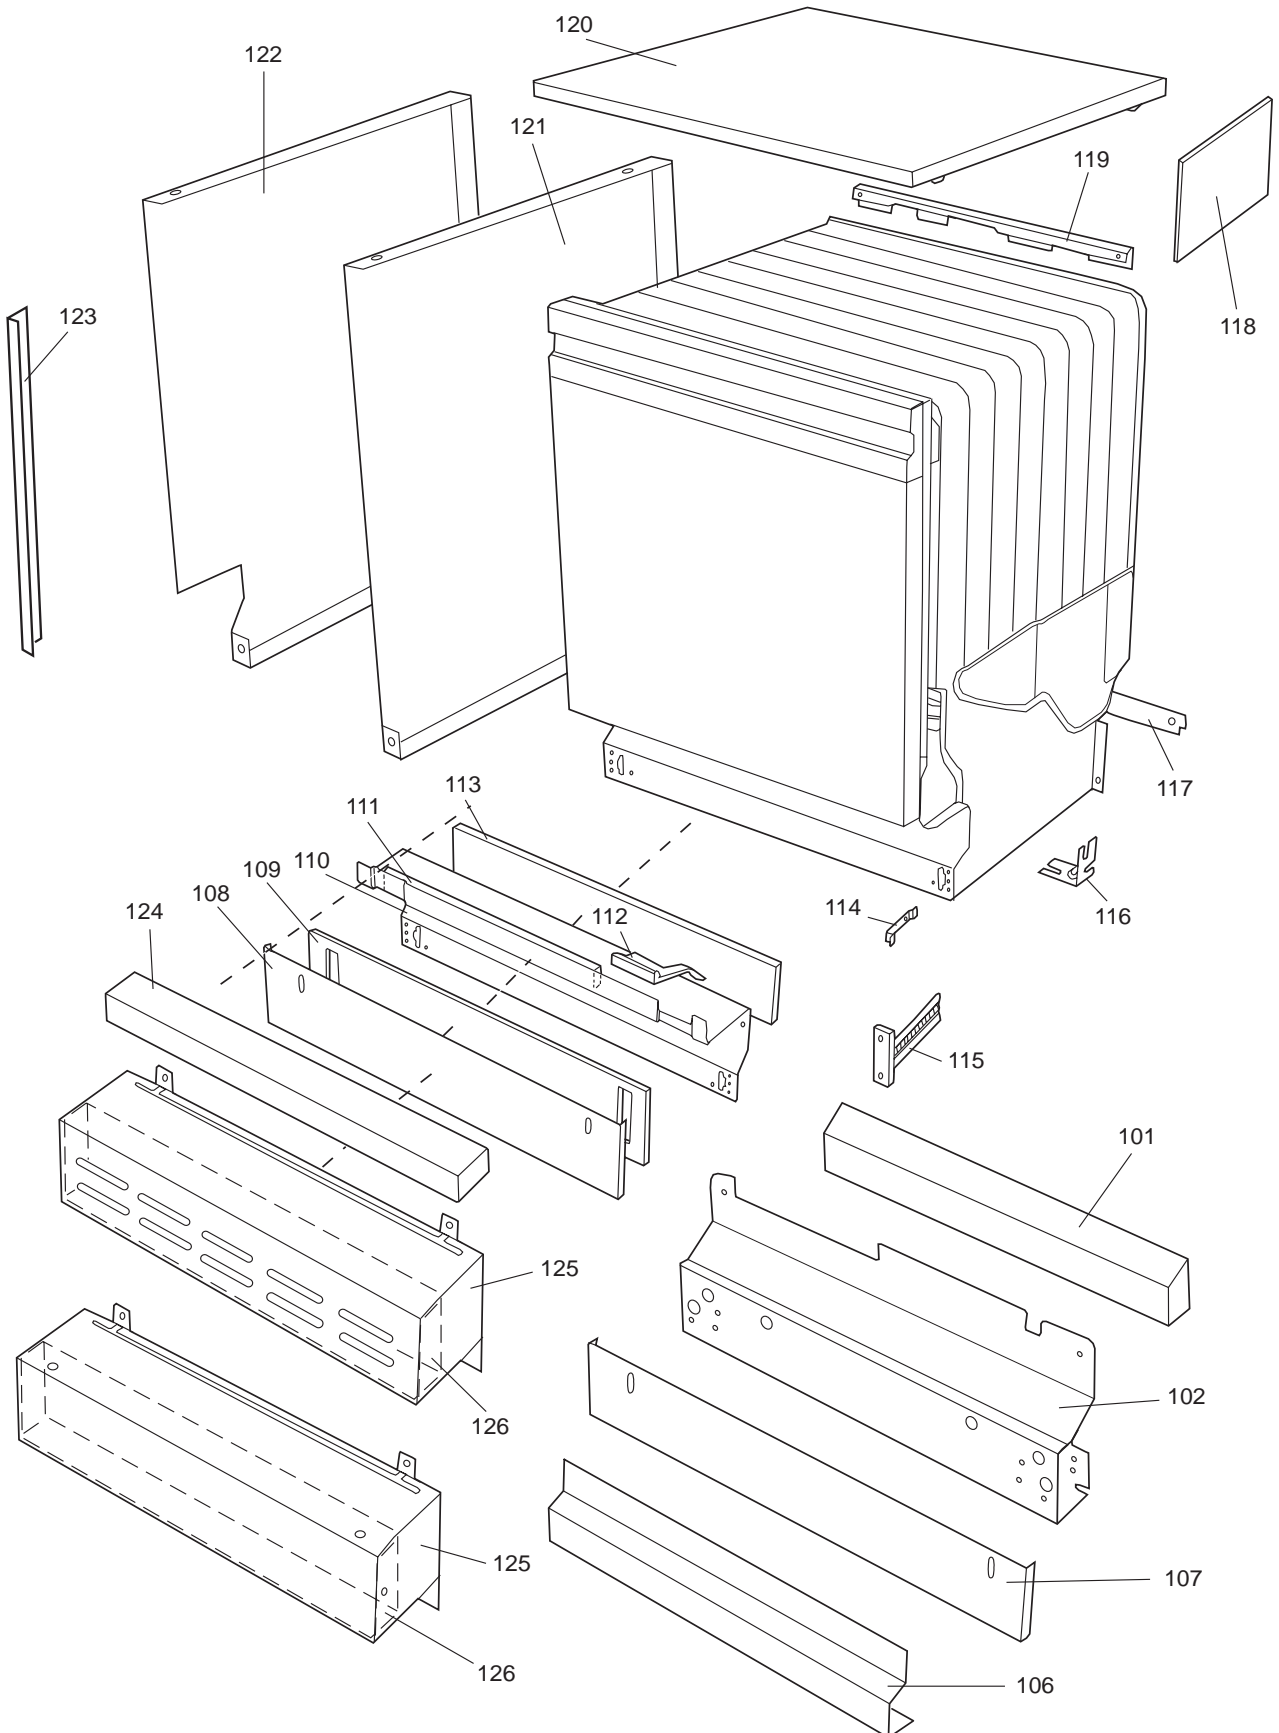

Casing and related parts

ASKO, 1555 US - Black Bi (DW954)

Pos	Spare part No.	Description	Qty	Comment
108	8059758-29	SUBS To 8059758-86 Kick Plat	1 Pcs	
108-a	8900944-29	Screw	2 Pcs	
109	8070743	Insulation, Toe-Kick 05/06 D	1 Pcs	
110	8057526	Guard Plate DW05 & 06	1 Pcs	
110-a	8902357	Screw	4 Pcs	
111	8060041	Sealing strip, protect plte	1 Pcs	
112	8058486	Drip Guard Overflow 05/06 DW	1 Pcs	
113	8058353	Sound Absorb Guard	1 Pcs	
114	8057550	Spring Adj. Bracket 05/06 DW	2 Pcs	
114-a	8902131	Screw, disc.jh 11-99	2 Pcs	
115	8057549	Bracket/Toe Kick 05/06 DW	2 Pcs	
124	8070615	Sealing Lower Panel DW 05/06	1 Pcs	
125	8057100-S-29	Lower Panel, 05/06 DW	1 Pcs	
125-a	8900352	Screw Access Panel 05/06	2 Pcs	
125-b	8009769-33	Black plugs for Door DW 05/0	4 Pcs	
126	8070612	Insul, lower panel 05 & 06 D	1 Pcs