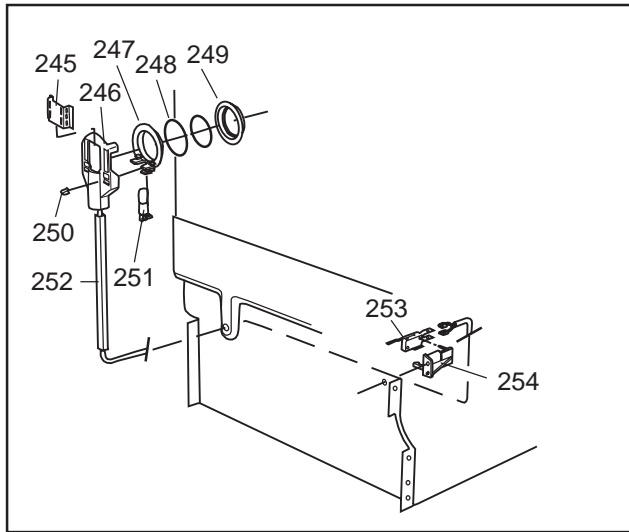

Datum

2003-03-24

Date

BEHÅLLARE

CONTAINER AND RELATED PARTS

Container and related parts

ASKO, 1555 US - Black Bi (DW954)

Pos	Spare part No.	Description	Qty	Comment
201	8057977	Bearing Upper Rail 05/06 DW	8 Pcs	
202	8058638-77	Ball Holder, Upper Rail DW	2 Pcs	
203	8057979-77	Rack Stop Grey 05/06 DW	2 Pcs	
204	8057052	Guide Rail '05 '06 DW	2 Pcs	
205	8057978-77	Rail Stop - Back Grey 05/06	2 Pcs	
206	8057489	Tub Seal 05/06 DW	1 Pcs	
207	8060034	Sound absorbing slab,casing	1 Pcs	
208	8801098	Lock Catch Kit 05'06 D/W	1 Pcs	
210	8002370	Protective Collar	2 Pcs	
210	8057077	Heating Element DW 05/06 140	1 Pcs	
211	8901110	Screw w/O-Ring DW 05/06 25-T	4 Pcs	
212	8070613	Sealing Strip Casing	1 Pcs	
214	8060035	Sound absorbing slab,casing	1 Pcs	
216	8002579	T-Stat 05/06 DW Overheat	1 Pcs	
222	8070142	Cable holder, rear 05	1 Pcs	
223	8058495	Cable holder, door 05	1 Pcs	
224	8060033	Sound Absorb	1 Pcs	
225	8057523	Bottom and Side support '05	1 Pcs	
228	8058558	RFI 05/06 WM	1 Pcs	
229	8050251	Terminal Block DW All	1 Pcs	
229-a	8900357	Screw, terminal block	1 Pcs	
230	8059991	Cable holder, supply line 05	1 Pcs	
231	8006948	Grommet	1 Pcs	
232	8058491-77	Door Spring 05/06 for 0-7 lb	2 Pcs	
233	8057062	Subs to 8074877	4 Pcs	
234	8901156	Nut, Levelling Legs	4 Pcs	
235	8051957	Slide, foot 02 DW	2 Pcs	
236	8072119	Washer	4 Pcs	
239	8058352	Sound Absorb Outer	2 Pcs	
241	8060255	No longer Avail. po# 8008- H	1 Pcs	
242	8070495	Inlet Valve Mount	1 Pcs	
242-a	8900327	Screw 20 Torx, Self Tapping	2 Pcs	
243	8059761-29	Filler Strip - Left DW - Bla	1 Pcs	
243	8059762-29	Filler Strip, Right 05/06 DW	1 Pcs	
243-a	8900646	Screw 20 Torx SS	4 Pcs	
244	8070614	Insulation,fill strip 05&06	2 Pcs	
245	8054916	Reflector, light DW	1 Pcs	
246	8054915	Protection Lamp	1 Pcs	
247	8053087	Interior Light, Housing All	1 Pcs	
247-a	8901097	Screw, Terminal	1 Pcs	
247-b	8901242	Nut	1 Pcs	
247-c	8901413	Lock Washer, laundry tops	1 Pcs	
248	8901763	O-Ring, Interior Light All D	1 Pcs	
249	8053086	Lock Ring Light 05/06 DW	1 Pcs	
250	8901592	Filter Dryer Clip	2 Pcs	
251	8055148	Interior Light Bulb DW	1 Pcs	
252	8059968	Cable channel, light 05	1 Pcs	
253	8058469	Micro switch, light 05	1 Pcs	
254	8054907	BRACKET, LAMP SWITCH	1 Pcs	
254-a	8902087	Screw, Plastic Housing 20 To	1 Pcs	