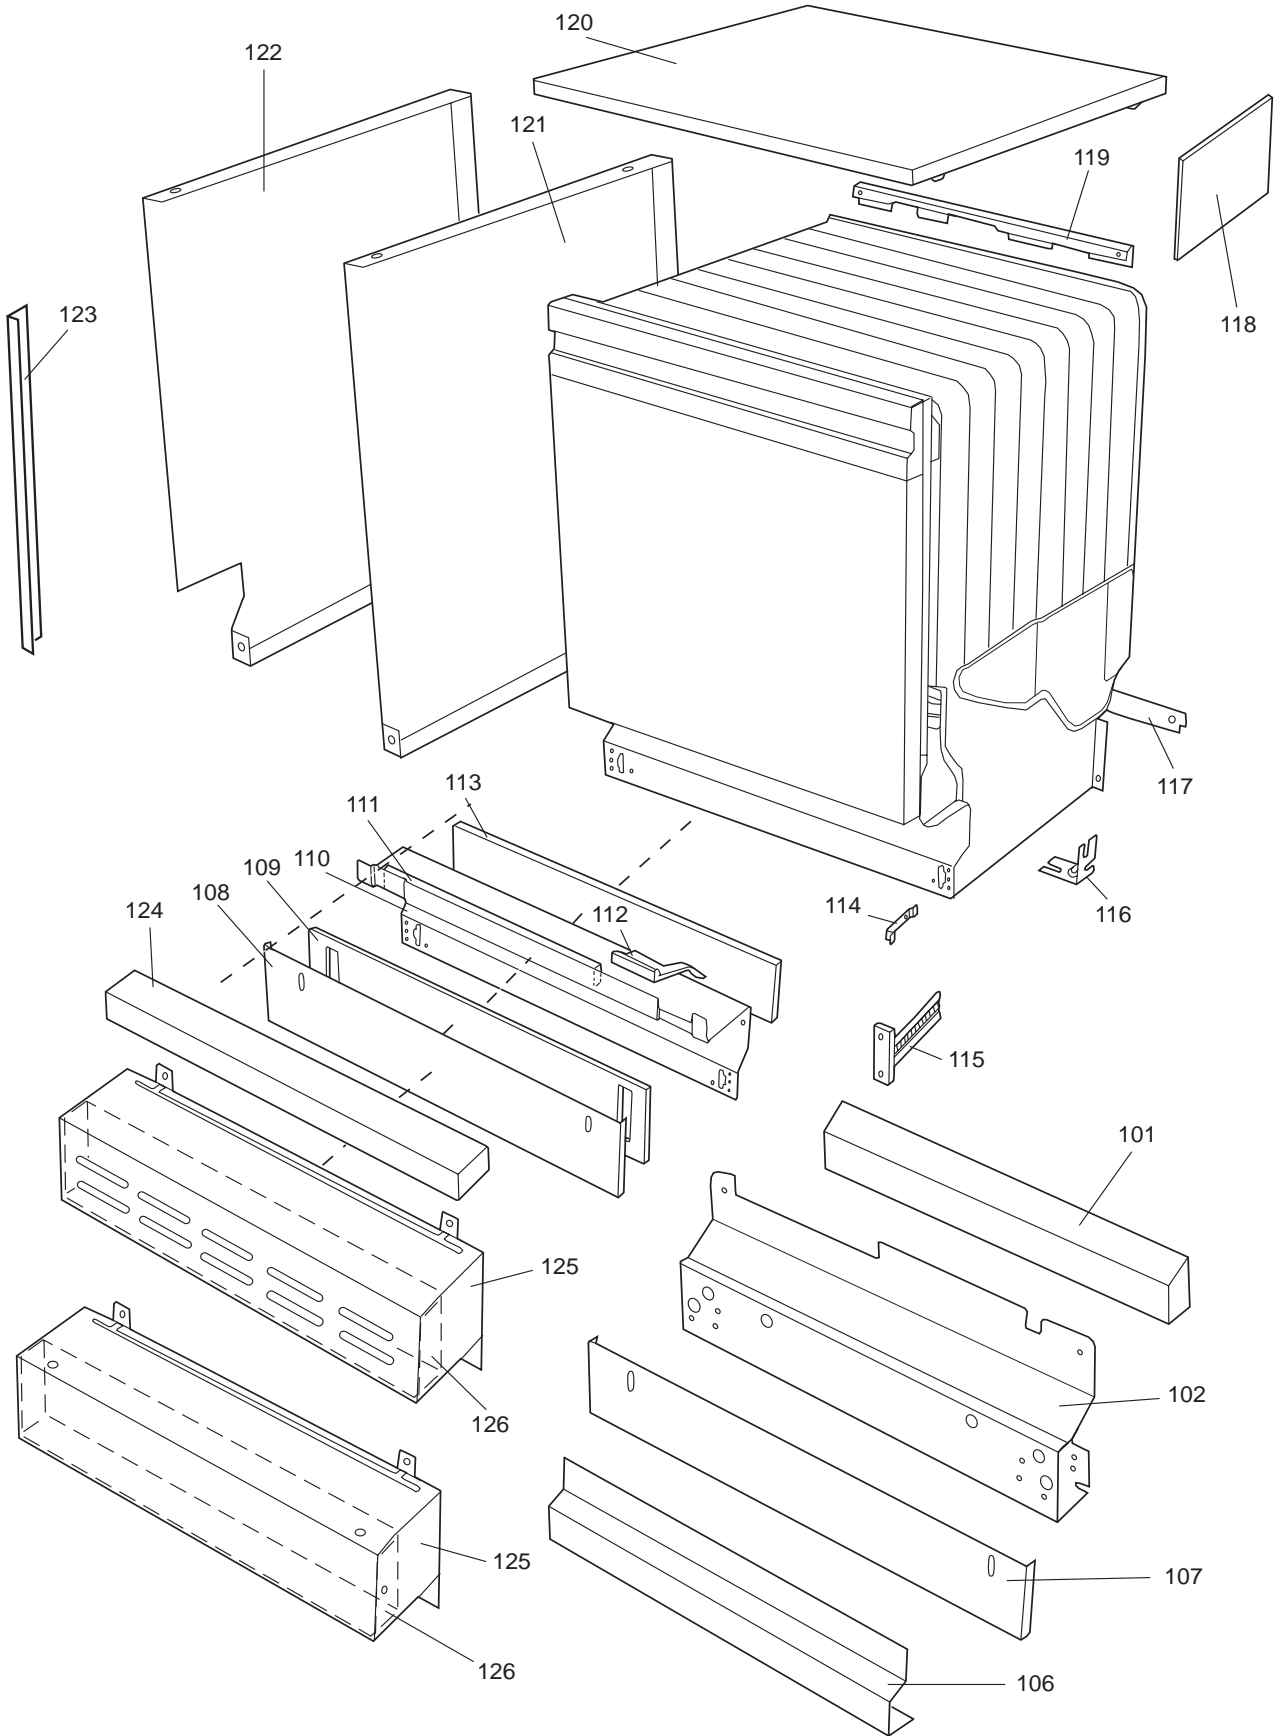

Casing and related parts

ASKO, 1555 US - Black Bi (DW954)

Pos	Spare part No.	Description	Qty	Comment
108	8059758-29	SUBS To 8059758-86 Kick Plat	1 Pcs	
108-a	8900944-29	Screw	2 Pcs	
109	8070743	Insulation, Toe-Kick 05/06 D	1 Pcs	
110	8057526	Guard Plate DW05 & 06	1 Pcs	
110-a	8902357	Screw	4 Pcs	
111	8060041	Sealing strip, protect plte	1 Pcs	
112	8058486	Drip Guard Overflow 05/06 DW	1 Pcs	
113	8058353	Sound Absorb Guard	1 Pcs	
114	8057550	Spring Adj. Bracket 05/06 DW	2 Pcs	
114-a	8902131	Screw, disc.jh 11-99	2 Pcs	
115	8057549	Bracket/Toe Kick 05/06 DW	2 Pcs	
124	8070615	Sealing Lower Panel DW 05/06	1 Pcs	
125	8057100-S-29	Lower Panel, 05/06 DW	1 Pcs	
125-a	8900352	Screw Access Panel 05/06	2 Pcs	
125-b	8009769-33	Black plugs for Door DW 05/0	4 Pcs	
126	8070612	Insul, lower panel 05 & 06 D	1 Pcs