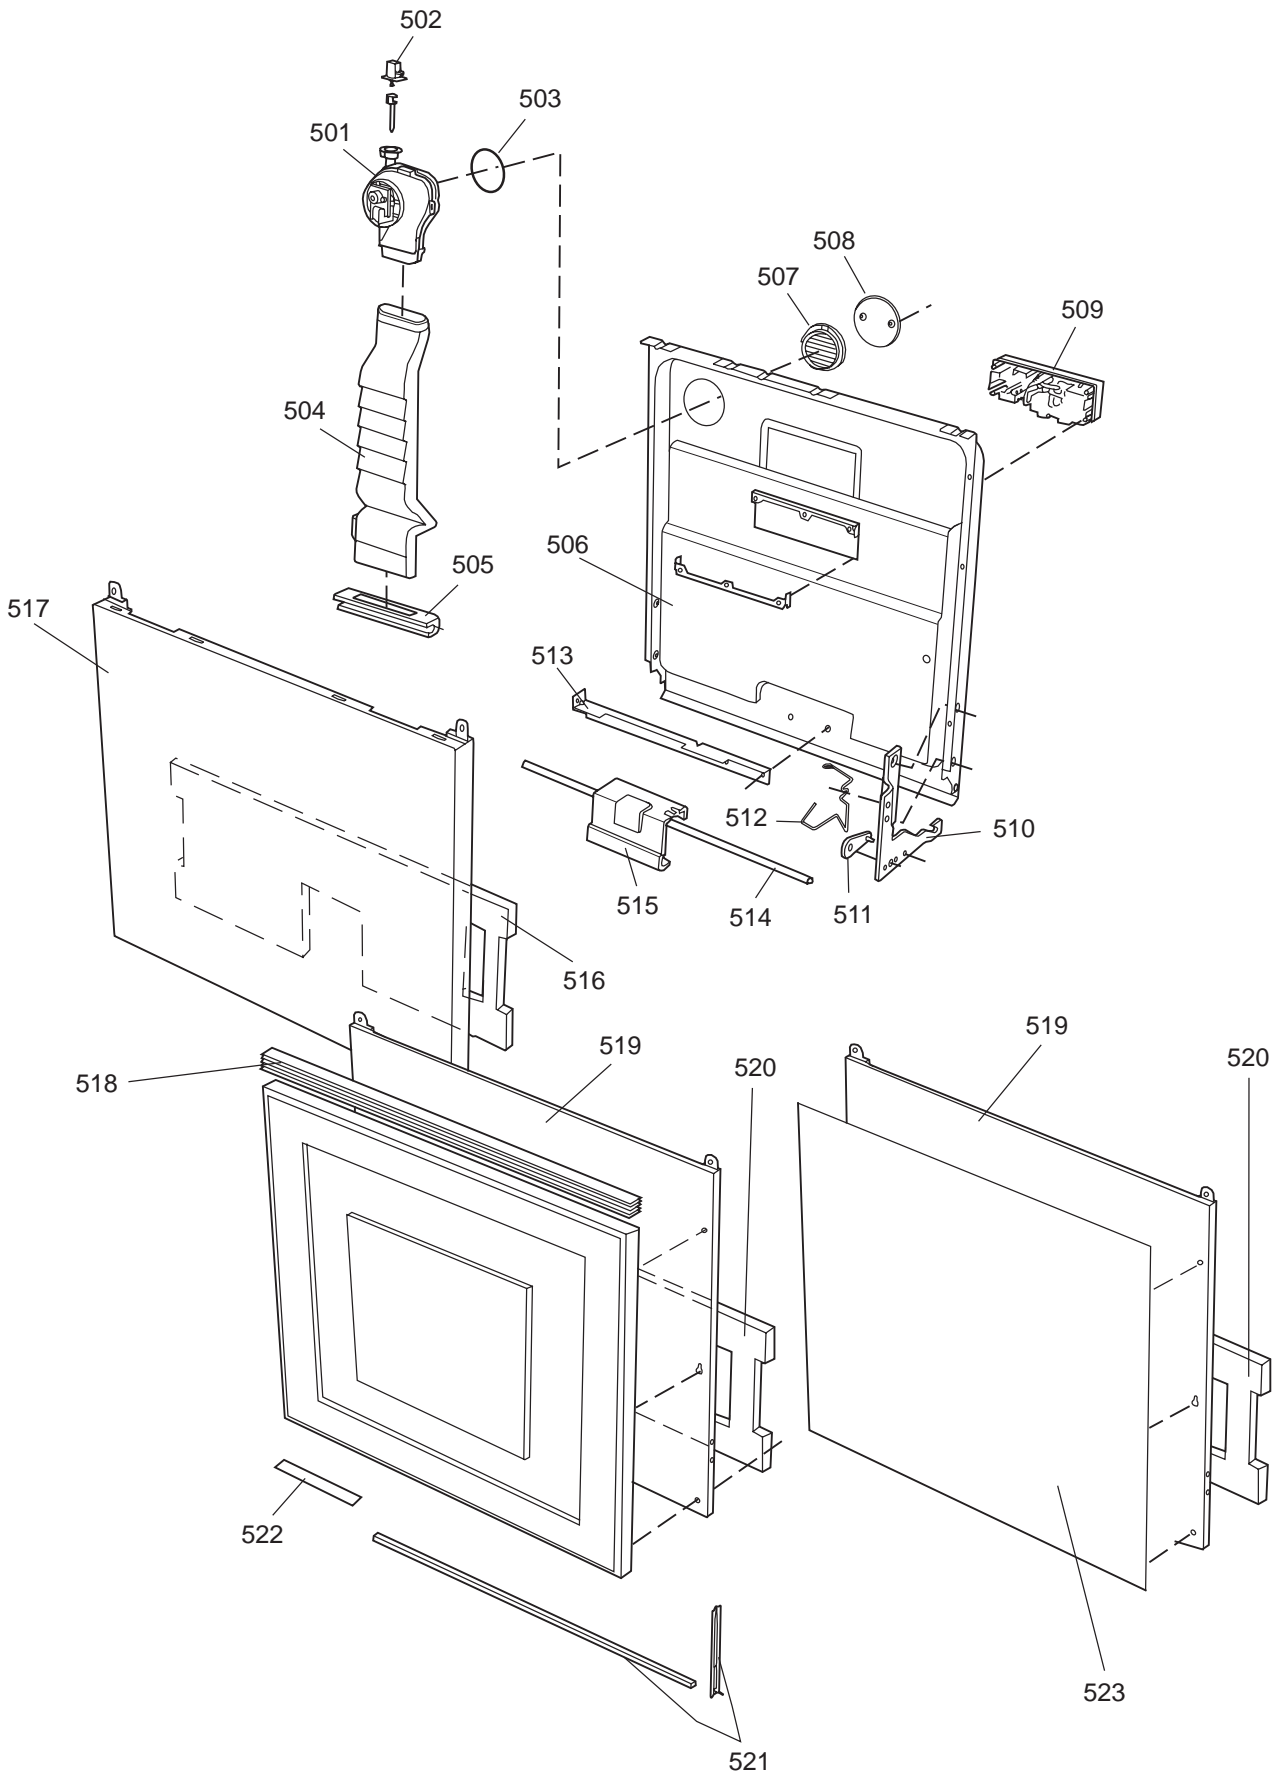

Door and related parts

ASKO, 1555 US - Black Bi (DW954)

Pos	Spare part No.	Description	Qty	Comment
501	8052778	WAX MOTOR DW 05/06	1 Pcs	
501	8060021	Turbo Fan Complete 05/06 DW	1 Pcs	
503	8058501	O-Ring Turbo Fan Dry 05/06 D	1 Pcs	
504	8057963-S	Air Channel Short	1 Pcs	
505	8072729-33	Air Pipe	1 Pcs	
505	8071078-33	NOZZLE AIR DUCT STD COMPL	1 Pc's	
506	8801118	Inner Door 05/06 w/Fan DW	1 Pcs	
507	8057964	Locking ring, turbo fan 05	1 Pcs	
507-a	8902085	Screw 20T for Plastic	2 Pcs	
508	8058484	SS Coverplate Turbo Fan DW	1 Pcs	
508-a	8902085	Screw 20T for Plastic	2 Pcs	
509	8801140-77	Combi Disp.	1 Pcs	
510	8057524	Hinge Right DW 05/06	1 Pcs	
510	8057525	Hinge, left DW 05/06	1 Pcs	
510-a	33500262	Nut - Term Block	1 Pcs	
510-b	8057530	Screw, hinge 05	1 Pcs	
510-c	8902120	Screw 20 Torx Machine	2 Pcs	
511	8057948	Slide washer, hinge bearing	2 Pcs	
512	8073612	Bracket for Harness	1 Pcs	
514	8060254	Lower Seal, Inner Door 05/06	1 Pcs	
515	8057985	Outer Door Lower Stay 05/06	1 Pcs	
515-a	8902357	Screw	2 Pcs	
516	8060080	SOUND ABSORP. INNER DOOR COMBI	1 Pc's	
519	8057986-S-29	DOOR OUTER DECOR FRAME BLACK	1 Pc's	
519	8074801-S-29	DOOR OUTER DECOR FRAME BLACK	1 Pc's	
519-a	8900646	Screw 20 Torx SS	6 Pcs	
520	8070294	Sound Insulation DW Ft. Door	1 Pcs