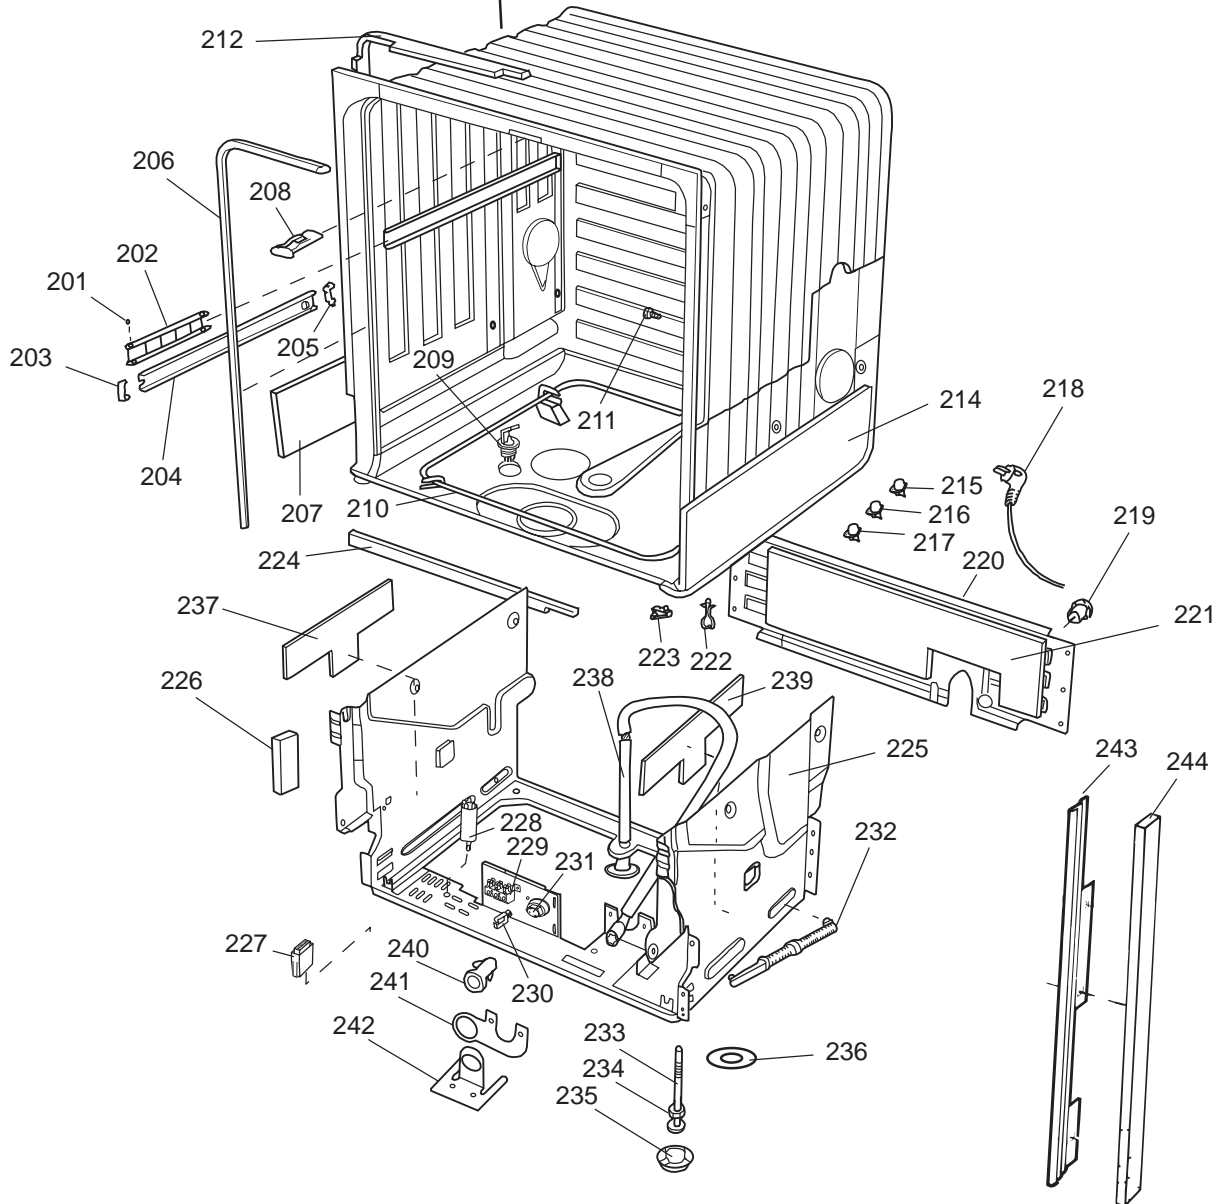

Datum

2003-03-24

Date

BEHÅLLARE

CONTAINER AND RELATED PARTS

Container and related parts

ASKO, 1555 US - Black Bi (DW954)

Pos	Spare part No.	Description	Qty	Comment
201	8057977	Bearing Upper Rail 05/06 DW	8 Pcs	
202	8058638-77	Ball Holder, Upper Rail DW	2 Pcs	
203	8057979-77	Rack Stop Grey 05/06 DW	2 Pcs	
204	8057052	Guide Rail '05 '06 DW	2 Pcs	
205	8057978-77	Rail Stop - Back Grey 05/06	2 Pcs	
206	8057489	Tub Seal 05/06 DW	1 Pcs	
207	8060034	Sound absorbing slab,casing	1 Pcs	
208	8801098	Lock Catch Kit 05'06 D/W	1 Pcs	
210	8002370	Protective Collar	2 Pcs	
210	8057077	Heating Element DW 05/06 140	1 Pcs	
211	8901110	Screw w/O-Ring DW 05/06 25-T	4 Pcs	
212	8070613	Sealing Strip Casing	1 Pcs	
214	8060035	Sound absorbing slab,casing	1 Pcs	
216	8002579	T-Stat 05/06 DW Overheat	1 Pcs	
222	8070142	Cable holder, rear 05	1 Pcs	
223	8058495	Cable holder, door 05	1 Pcs	
224	8060033	Sound Absorb	1 Pcs	
225	8057523	Bottom and Side support '05	1 Pcs	
228	8058558	RFI 05/06 WM	1 Pcs	
229	8050251	Terminal Block DW All	1 Pcs	
229-a	8900357	Screw, terminal block	1 Pcs	
230	8059991	Cable holder, supply line 05	1 Pcs	
231	8006948	Grommet	1 Pcs	
232	8058491-77	Door Spring 05/06 for 0-7 lb	2 Pcs	
233	8057062	Subs to 8074877	4 Pcs	
234	8901156	Nut, Levelling Legs	4 Pcs	
235	8051957	Slide, foot 02 DW	2 Pcs	
236	8072119	Washer	4 Pcs	
239	8058352	Sound Absorb Outer	2 Pcs	
241	8060255	No longer Avail. po# 8008- H	1 Pcs	
242	8070495	Inlet Valve Mount	1 Pcs	
242-a	8900327	Screw 20 Torx, Self Tapping	2 Pcs	
243	8059761-29	Filler Strip - Left DW - Bla	1 Pcs	
243	8059762-29	Filler Strip, Right 05/06 DW	1 Pcs	
243-a	8900646	Screw 20 Torx SS	4 Pcs	
244	8070614	Insulation,fill strip 05&06	2 Pcs	
245	8054916	Reflector, light DW	1 Pcs	
246	8054915	Protection Lamp	1 Pcs	
247	8053087	Interior Light, Housing All	1 Pcs	
247-a	8901097	Screw, Terminal	1 Pcs	
247-b	8901242	Nut	1 Pcs	
247-c	8901413	Lock Washer, laundry tops	1 Pcs	
248	8901763	O-Ring, Interior Light All D	1 Pcs	
249	8053086	Lock Ring Light 05/06 DW	1 Pcs	
250	8901592	Filter Dryer Clip	2 Pcs	
251	8055148	Interior Light Bulb DW	1 Pcs	
252	8059968	Cable channel, light 05	1 Pcs	
253	8058469	Micro switch, light 05	1 Pcs	
254	8054907	BRACKET, LAMP SWITCH	1 Pcs	
254-a	8902087	Screw, Plastic Housing 20 To	1 Pcs	