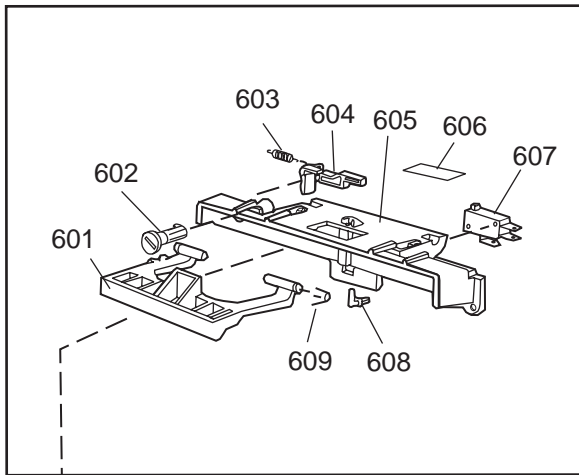

Datum
2003-03-24
Date

PANEL

CONTROL PANEL AND RELATED PARTS

Control panel and related parts

ASKO, 1555 US - Black Bi (DW954)

Pos	Spare part No.	Description	Qty	Comment
601	8057541-33	Door Handle, Black DW 05/06	1 Pcs	
602	8057545	Rotary catch, child safety '	1 Pcs	
603	8057546	SPRING, SafetyCatch 05/06 DW	1 Pcs	
604	8057544	Arm, SafetyCatch 05/06 DW	1 Pcs	
605	8057539	Bracket 4 Switch/Handle 05/0	1 Pcs	
605-a	8902085	Screw 20T for Plastic	2 Pcs	
606	8071098	Cover for Micro Switch	1 Pcs	
607	8055473	Door Switch - DW 05/06	1 Pcs	
608	8057542	Actuator, Doorswitch 05/06 D	1 Pcs	
609	8007078	Spring 02 Handle, DW	1 Pcs	
612	8070503-33	Decor Inserts Black 1555	1 Pcs	
614	8057538-69	Cover Main Switch Black 05'	1 Pcs	
614	8071680-69	Control Panel 05/06 DW	1 Pcs	
621	8060076	Cover, protective 05	1 Pcs	
622	8801201	Board, DW 05/06 (Not FI/Cust	1 Pcs	
622-a	8902053	Screw	2 Pcs	
623	8059767	Thermistor 05/06 DW	1 Pcs	
624	8070054	Cable set 1555	1 Pcs	
624	8059861	BASIC HARNESS DOOR DW95E	1 Pc's	
624	8059865	Basic Harness	1 Pcs	
625	8070509-33	Buttons Keyboard 1555	1 Pcs	
690	8071179	INSTRUCTIONS 1555 CA/US	1 Pc's	
690	8070234	INSTRUCTIONS 1555 CA/US	1 Pc's