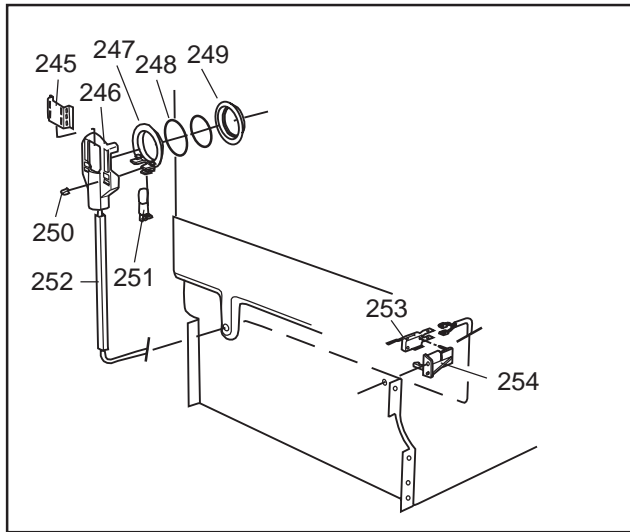

Datum

2003-03-24

Date

BEHÅLLARE

CONTAINER AND RELATED PARTS

Container and related parts

ASKO, 1555 US - Black Bi (DW954)

Pos	Spare part No.	Description	Qty	Comment
201	8057977	Bearing Upper Rail 05/06 DW	8 Pcs	
202	8058638-77	Ball Holder, Upper Rail DW	2 Pcs	
203	8057979-77	Rack Stop Grey 05/06 DW	2 Pcs	
204	8057052	Guide Rail '05 '06 DW	2 Pcs	
205	8057978-77	Rail Stop - Back Grey 05/06	2 Pcs	
206	8057489	Tub Seal 05/06 DW	1 Pcs	
207	8060034	Sound absorbing slab,casing	1 Pcs	
208	8801098	Lock Catch Kit 05'06 D/W	1 Pcs	
210	8002370	Protective Collar	2 Pcs	
210	8057077	Heating Element DW 05/06 140	1 Pcs	
211	8901110	Screw w/O-Ring DW 05/06 25-T	4 Pcs	
212	8070613	Sealing Strip Casing	1 Pcs	
214	8060035	Sound absorbing slab,casing	1 Pcs	
216	8002579	T-Stat 05/06 DW Overheat	1 Pcs	
222	8070142	Cable holder, rear 05	1 Pcs	
223	8058495	Cable holder, door 05	1 Pcs	
224	8060033	Sound Absorb	1 Pcs	
225	8057523	Bottom and Side support '05	1 Pcs	
228	8058558	RFI 05/06 WM	1 Pcs	
229	8050251	Terminal Block DW All	1 Pcs	
229-a	8900357	Screw, terminal block	1 Pcs	
230	8059991	Cable holder, supply line 05	1 Pcs	
231	8006948	Grommet	1 Pcs	
232	8058491-77	Door Spring 05/06 for 0-7 lb	2 Pcs	
233	8057062	Subs to 8074877	4 Pcs	
234	8901156	Nut, Levelling Legs	4 Pcs	
235	8051957	Slide, foot 02 DW	2 Pcs	
236	8072119	Washer	4 Pcs	
239	8058352	Sound Absorb Outer	2 Pcs	
241	8060255	No longer Avail. po# 8008- H	1 Pcs	
242	8070495	Inlet Valve Mount	1 Pcs	
242-a	8900327	Screw 20 Torx, Self Tapping	2 Pcs	
243	8059761-29	Filler Strip - Left DW - Bla	1 Pcs	
243	8059762-29	Filler Strip, Right 05/06 DW	1 Pcs	
243-a	8900646	Screw 20 Torx SS	4 Pcs	
244	8070614	Insulation,fill strip 05&06	2 Pcs	
245	8054916	Reflector, light DW	1 Pcs	
246	8054915	Protection Lamp	1 Pcs	
247	8053087	Interior Light, Housing All	1 Pcs	
247-a	8901097	Screw, Terminal	1 Pcs	
247-b	8901242	Nut	1 Pcs	
247-c	8901413	Lock Washer, laundry tops	1 Pcs	
248	8901763	O-Ring, Interior Light All D	1 Pcs	
249	8053086	Lock Ring Light 05/06 DW	1 Pcs	
250	8901592	Filter Dryer Clip	2 Pcs	
251	8055148	Interior Light Bulb DW	1 Pcs	
252	8059968	Cable channel, light 05	1 Pcs	
253	8058469	Micro switch, light 05	1 Pcs	
254	8054907	BRACKET, LAMP SWITCH	1 Pcs	
254-a	8902087	Screw, Plastic Housing 20 To	1 Pcs	