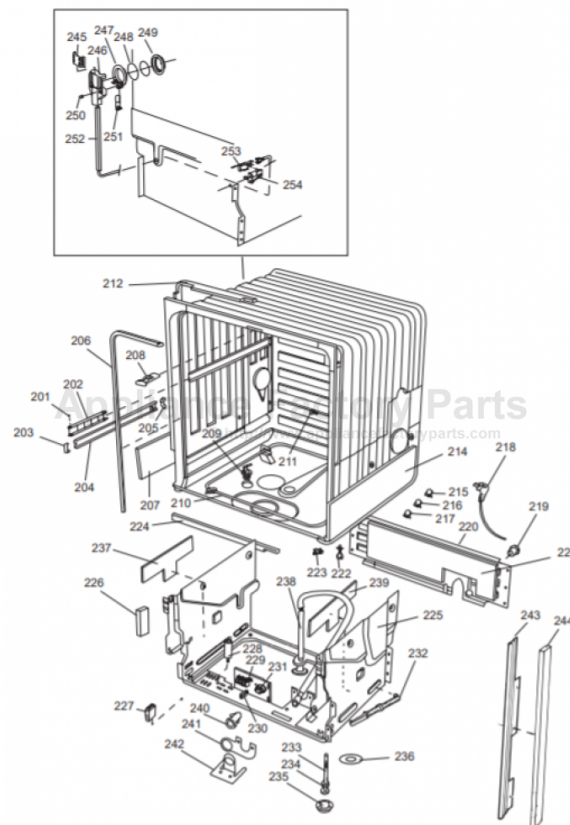

[Find Your ASKO Dishwasher Parts - Select From 209 Models](#)

----- Manual continues below -----