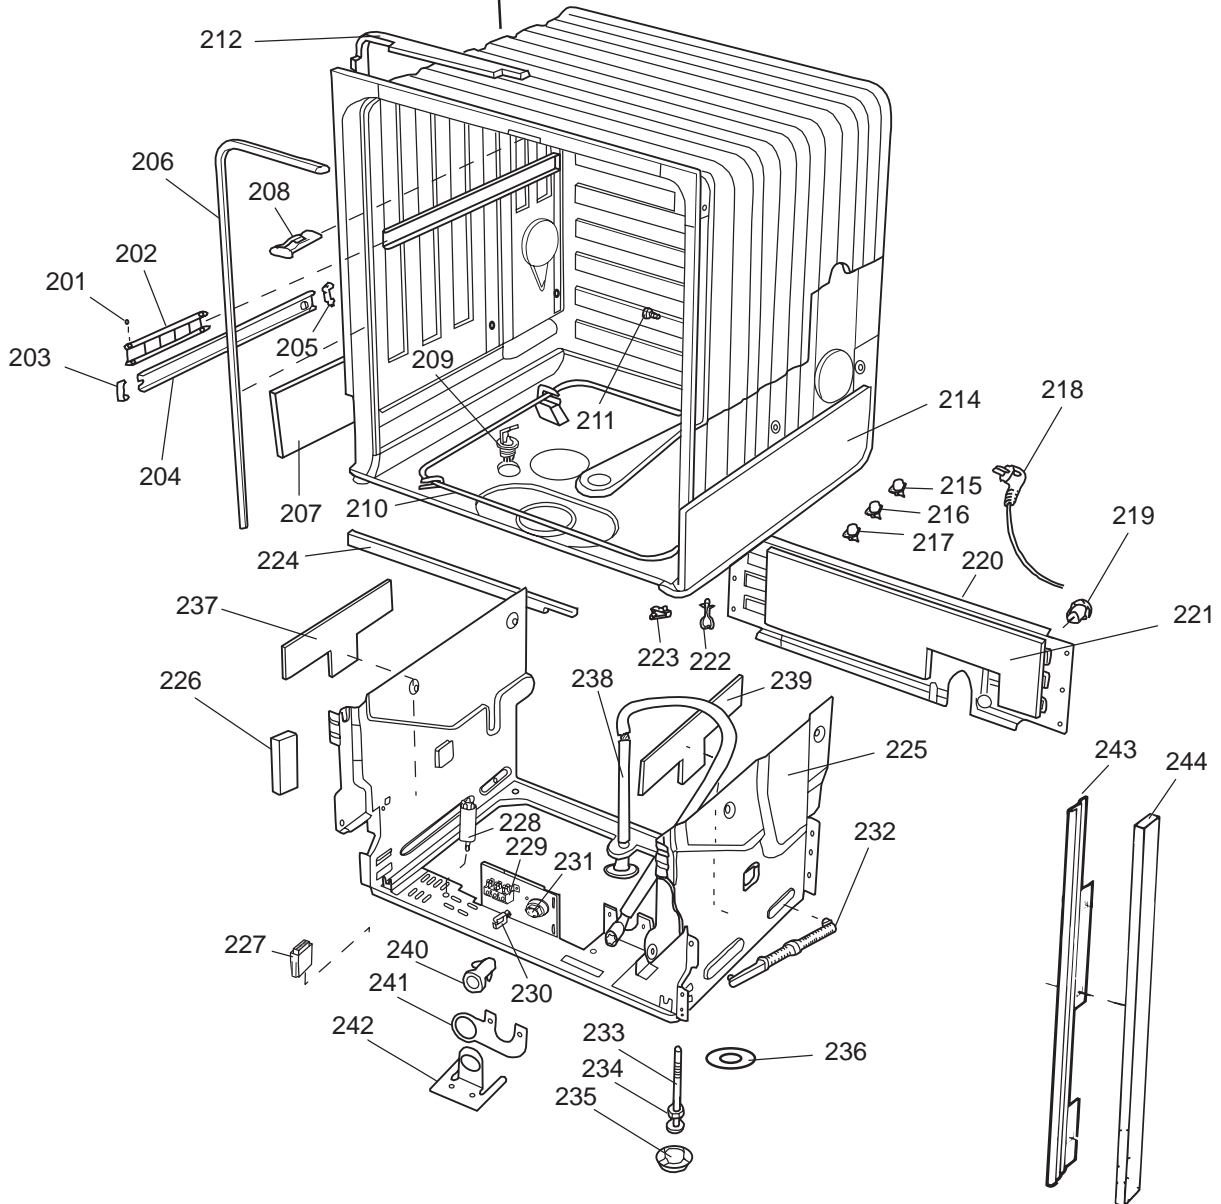

Datum

2003-03-24

Date

BEHÅLLARE

CONTAINER AND RELATED PARTS

Container and related parts

ASKO, 1555 US - Black Bi (DW954)

Pos	Spare part No.	Description	Qty	Comment
201	8057977	Bearing Upper Rail 05/06 DW	8 Pcs	
202	8058638-77	Ball Holder, Upper Rail DW	2 Pcs	
203	8057979-77	Rack Stop Grey 05/06 DW	2 Pcs	
204	8057052	Guide Rail '05 '06 DW	2 Pcs	
205	8057978-77	Rail Stop - Back Grey 05/06	2 Pcs	
206	8057489	Tub Seal 05/06 DW	1 Pcs	
207	8060034	Sound absorbing slab,casing	1 Pcs	
208	8801098	Lock Catch Kit 05'06 D/W	1 Pcs	
210	8002370	Protective Collar	2 Pcs	
210	8057077	Heating Element DW 05/06 140	1 Pcs	
211	8901110	Screw w/O-Ring DW 05/06 25-T	4 Pcs	
212	8070613	Sealing Strip Casing	1 Pcs	
214	8060035	Sound absorbing slab,casing	1 Pcs	
216	8002579	T-Stat 05/06 DW Overheat	1 Pcs	
222	8070142	Cable holder, rear 05	1 Pcs	
223	8058495	Cable holder, door 05	1 Pcs	
224	8060033	Sound Absorb	1 Pcs	
225	8057523	Bottom and Side support '05	1 Pcs	
228	8058558	RFI 05/06 WM	1 Pcs	
229	8050251	Terminal Block DW All	1 Pcs	
229-a	8900357	Screw, terminal block	1 Pcs	
230	8059991	Cable holder, supply line 05	1 Pcs	
231	8006948	Grommet	1 Pcs	
232	8058491-77	Door Spring 05/06 for 0-7 lb	2 Pcs	
233	8057062	Subs to 8074877	4 Pcs	
234	8901156	Nut, Levelling Legs	4 Pcs	
235	8051957	Slide, foot 02 DW	2 Pcs	
236	8072119	Washer	4 Pcs	
239	8058352	Sound Absorb Outer	2 Pcs	
241	8060255	No longer Avail. po# 8008- H	1 Pcs	
242	8070495	Inlet Valve Mount	1 Pcs	
242-a	8900327	Screw 20 Torx, Self Tapping	2 Pcs	
243	8059761-29	Filler Strip - Left DW - Bla	1 Pcs	
243	8059762-29	Filler Strip, Right 05/06 DW	1 Pcs	
243-a	8900646	Screw 20 Torx SS	4 Pcs	
244	8070614	Insulation,fill strip 05&06	2 Pcs	
245	8054916	Reflector, light DW	1 Pcs	
246	8054915	Protection Lamp	1 Pcs	
247	8053087	Interior Light, Housing All	1 Pcs	
247-a	8901097	Screw, Terminal	1 Pcs	
247-b	8901242	Nut	1 Pcs	
247-c	8901413	Lock Washer, laundry tops	1 Pcs	
248	8901763	O-Ring, Interior Light All D	1 Pcs	
249	8053086	Lock Ring Light 05/06 DW	1 Pcs	
250	8901592	Filter Dryer Clip	2 Pcs	
251	8055148	Interior Light Bulb DW	1 Pcs	
252	8059968	Cable channel, light 05	1 Pcs	
253	8058469	Micro switch, light 05	1 Pcs	
254	8054907	BRACKET, LAMP SWITCH	1 Pcs	
254-a	8902087	Screw, Plastic Housing 20 To	1 Pcs	