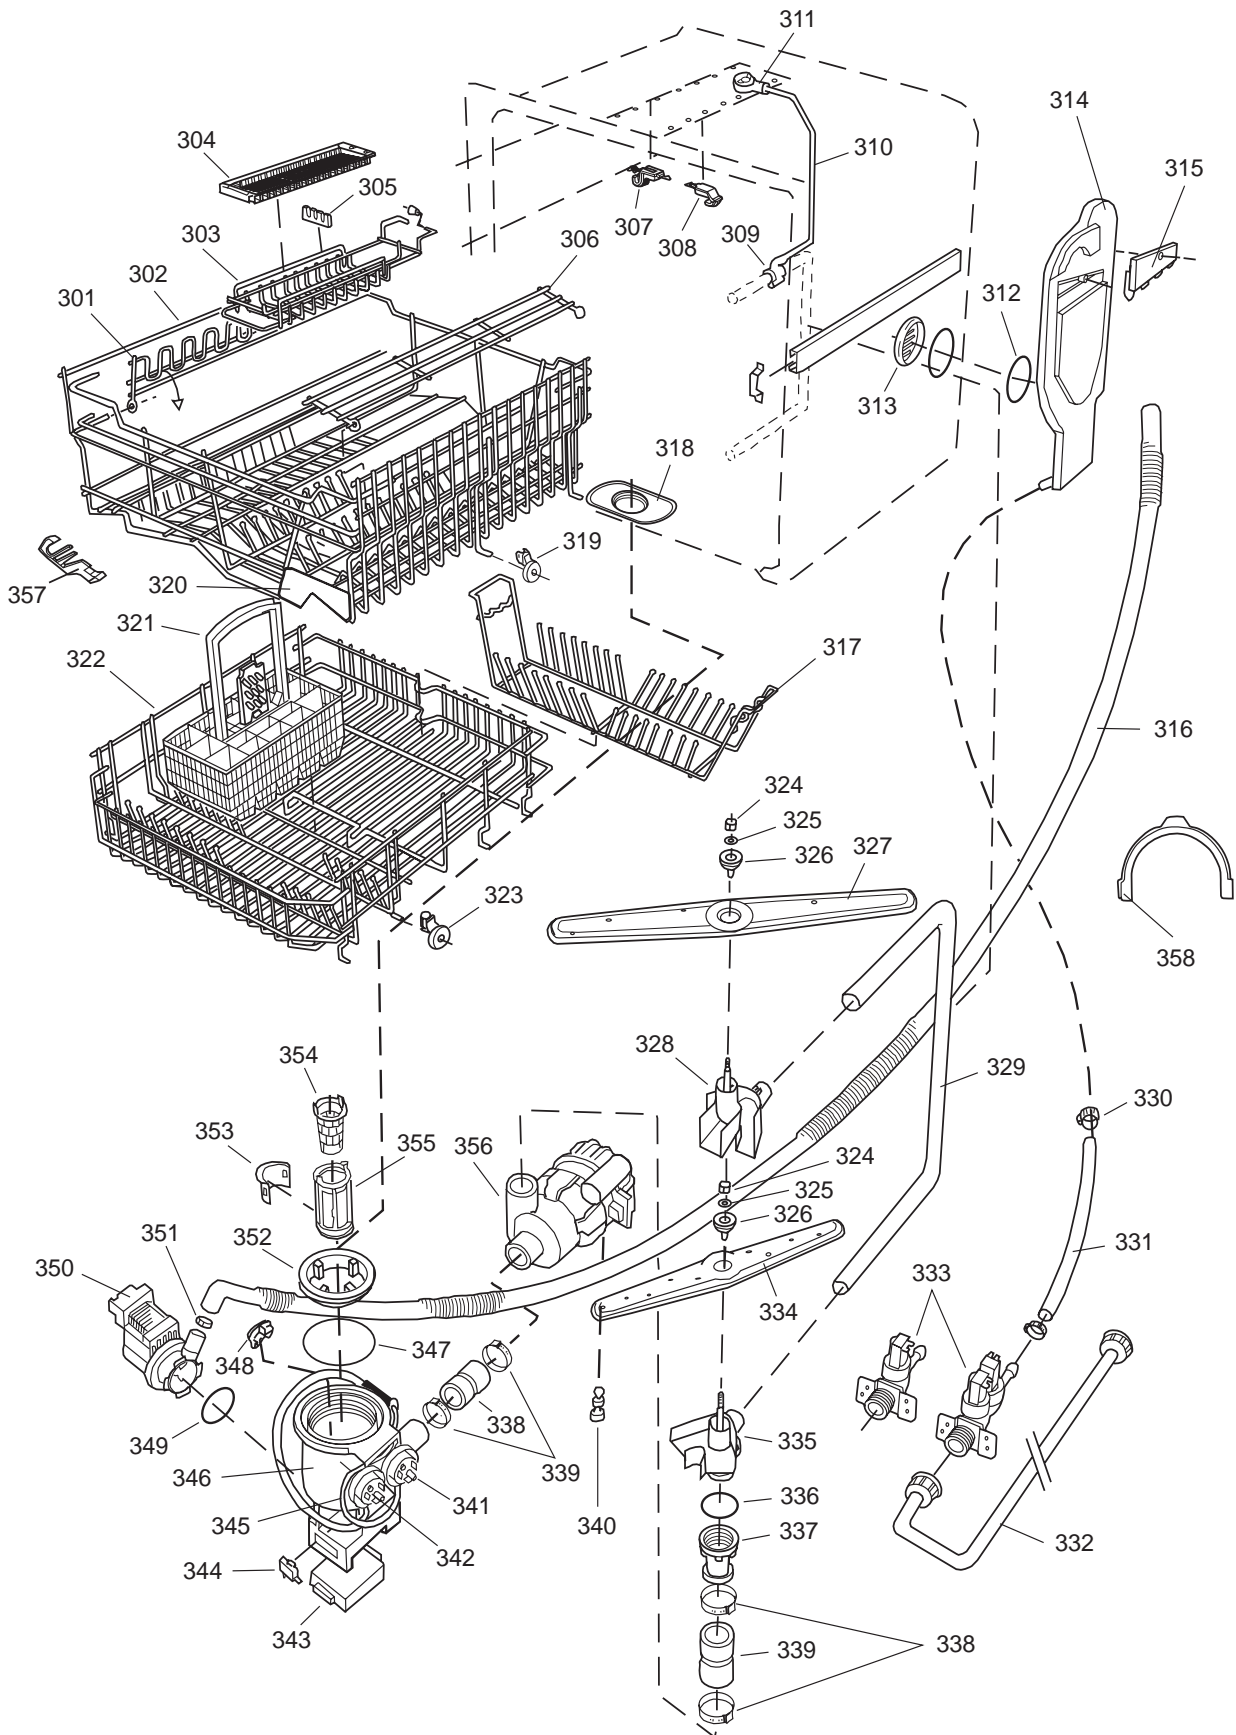

Datum

2003-03-24

Date

DISKSYSTEM

DISHWASHING SYSTEM

Dishwashing system

ASKO, 1555 US - Black Bi (DW954)

Pos	Spare part No.	Description	Qty	Comment
301	8071337-36	Cup Shelf Wine Glass 05/06 D	1 Pcs	
302	8801199-36	Rack, Upper 05 & 06 DW	1 Pcs	with cup shelf
303	8057058-36	Basket knife box 05	1 Pcs	
304	8053376-77	Long Rack - Silverware Upper	1 Pcs	
305	8057505-77	Knife Holder DW 05/06	1 Pcs	
306	8071336-36	Cup Shelf 05/06 DW	1 Pcs	
307	8057502	Clip, Upper Knife Rack DW	1 Pcs	
308	8058453	Clip, Knife Basket 1800's DW	1 Pcs	
309	8057504-77	Spray Pipe Grommet Lower Gre	1 Pcs	
310	8057500	Spray pipe 05	1 Pcs	
311	8057503-77	Spray Pipe Grommet Upper Gra	1 Pcs	
313	8057536-77	Lockring Airbreak Gray	1 Pcs	
314	8057514	Sub To 8801234	1 Pcs	
316	8070304	Drain Hose 05/06 DW	1 Pcs	
316-a	8052239	Hose Clamp, Squeeze	1 Pcs	
316-b	8053642	Hose Clip	1 Pcs	
318	8059740	Strainer Upper 05/06 DW	1 Pcs	
319	8058498-77	Wheel, Upper Basket 05/06 DW	4 Pcs	
321	8801089-77	Cutlery Basket 05/06 DW	1 Pcs	
322	8801200-36	Lower Basket 05/06 DW	1 Pcs	
323	8009516-77	Rack Wheels Lower 05/06 DW	8 Pcs	
324	8901262	Nut for Spray Arm 05	2 Pcs	
325	8052095	Ceramic Washer, Spray Arm 05	2 Pcs	
326	8057070-77	Spray Arm Insert 05/06 DW	2 Pcs	
327	8072695	Spray Arm - Upper 05/06 DW	1 Pcs	
328	8057068-77	Spray Pipe Bearing Upper	1 Pcs	
329	8057063-D	Spray pipe w/upper cutlery	1 Pcs	
329	8057063	Spray pipe, inner 05	1 Pcs	
330	8052189	Hose Clamp, Squeeze	2 Pcs	
331	8070622	Ruber Hose	1 Pcs	
333	8072123	Fill Valve, Double 05/06 DW.	1 Pcs	
333-a	8902087	Screw, Plastic Housing 20 To	2 Pcs	
334	8072692	Spray Arm - Lower 05/06 DW	1 Pcs	
335	8057067-77	Lower Washarm Support 05/06	1 Pcs	
336	8901755	O-Ring Seal	1 Pcs	
337	8057069	Retainer Nut SprayArm 05/06	1 Pcs	
338	8052097	Hose Clamp, Circ. Pump 05/06	4 Pcs	
339	8057484	Hose, Circ. Pump 05/06 DW	2 Pcs	
340	8055095	BUFFER, Circumpump 03/04 DW	1 Pcs	
341	8071024	Level Switch 05/06 DW	1 Pcs	
343	8057053	Subs to 8075110	1 Pcs	
344	8060068	Micro Switch,Overfill 05/06	1 Pcs	
345	8058500	Hose Pressure Sw. 05/06 DW	1 Pcs	
346	8801123	Replaces 8075197-77. Sump 05	1 Pcs	
347	8058503	O-Ring, Sump 05/06 DW	1 Pcs	
348	8057487-79	Sump Plug DW 05/06 Cleanout	1 Pcs	
349	8002584	O-Ring, Drain Pump 05/06 DW	1 Pcs	
350	8057083	DRAINPUMP Repl.by 8072032	1 Pc's	
350	8072032	Drain Pump 05/06 DW	1 Pcs	
351	8052239	Hose Clamp, Squeeze	1 Pcs	
352	8057488	Locking ring, bottom well 05	1 Pcs	
353	8058454	Cover Str. Basket 05/06 DW	1 Pcs	
354	8057972-77	Strainer Basket Grey 05/06 D	1 Pcs	
355	8057486-77	Filter, fine 05 & 06 DW	1 Pcs	
356	8071250	Circ. Pump 05/06 DW	1 Pcs	
356-a	8075380	capacitor D3000	1 Pcs	
358	8072528-77	Holder Outlet Hose	1 Pcs	
358	8050805	GOOSE NECK for DRAIN HOSE	1 Pcs