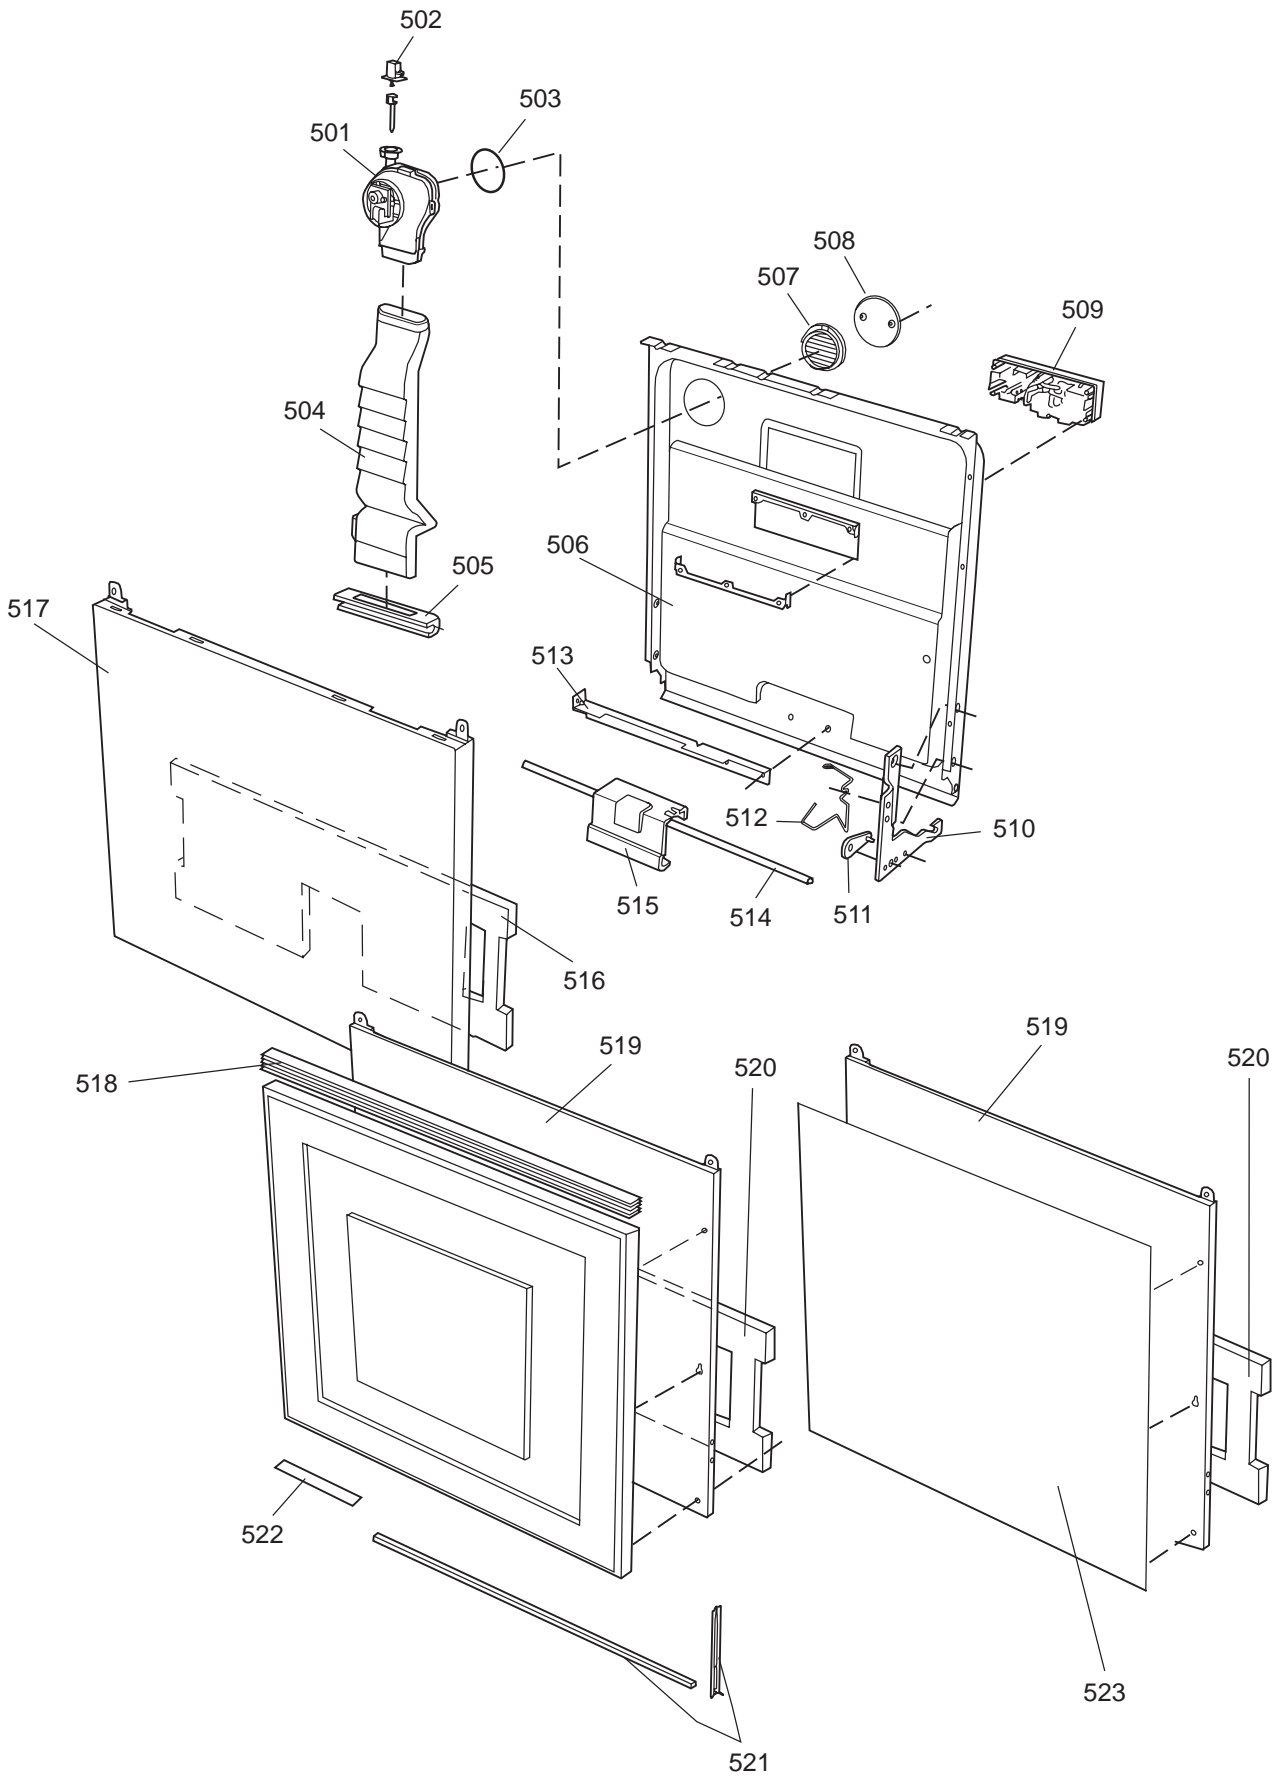

Door and related parts

ASKO, 1555 US - Black Bi (DW954)

Pos	Spare part No.	Description	Qty	Comment
501	8052778	WAX MOTOR DW 05/06	1 Pcs	
501	8060021	Turbo Fan Complete 05/06 DW	1 Pcs	
503	8058501	O-Ring Turbo Fan Dry 05/06 D	1 Pcs	
504	8057963-S	Air Channel Short	1 Pcs	
505	8072729-33	Air Pipe	1 Pcs	
505	8071078-33	NOZZLE AIR DUCT STD COMPL	1 Pc's	
506	8801118	Inner Door 05/06 w/Fan DW	1 Pcs	
507	8057964	Locking ring, turbo fan 05	1 Pcs	
507-a	8902085	Screw 20T for Plastic	2 Pcs	
508	8058484	SS Coverplate Turbo Fan DW	1 Pcs	
508-a	8902085	Screw 20T for Plastic	2 Pcs	
509	8801140-77	Combi Disp.	1 Pcs	
510	8057524	Hinge Right DW 05/06	1 Pcs	
510	8057525	Hinge, left DW 05/06	1 Pcs	
510-a	33500262	Nut - Term Block	1 Pcs	
510-b	8057530	Screw, hinge 05	1 Pcs	
510-c	8902120	Screw 20 Torx Machine	2 Pcs	
511	8057948	Slide washer, hinge bearing	2 Pcs	
512	8073612	Bracket for Harness	1 Pcs	
514	8060254	Lower Seal,Inner Door 05/06	1 Pcs	
515	8057985	Outer Door Lower Stay 05/06	1 Pcs	
515-a	8902357	Screw	2 Pcs	
516	8060080	SOUND ABSORP. INNER DOOR COMBI	1 Pc's	
519	8057986-S-29	DOOR OUTER DECOR FRAME BLACK	1 Pc's	
519	8074801-S-29	DOOR OUTER DECOR FRAME BLACK	1 Pc's	
519-a	8900646	Screw 20 Torx SS	6 Pcs	
520	8070294	Sound Insulation DW Ft. Door	1 Pcs