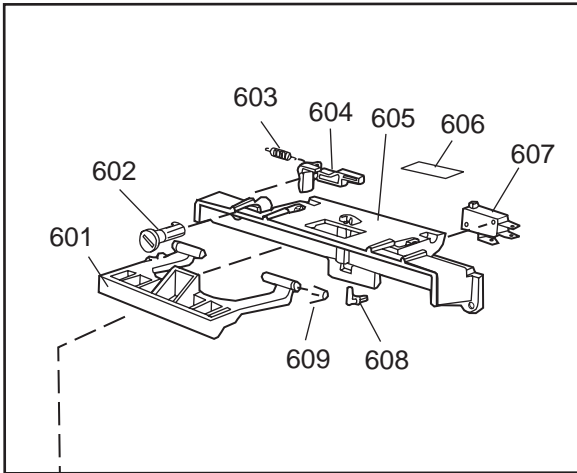

Datum
2003-03-24
Date

PANEL

CONTROL PANEL AND RELATED PARTS

Control panel and related parts

ASKO, 1555 US - Black Bi (DW954)

Pos	Spare part No.	Description	Qty	Comment
601	8057541-33	Door Handle, Black DW 05/06	1 Pcs	
602	8057545	Rotary catch, child safety '	1 Pcs	
603	8057546	SPRING, SafetyCatch 05/06 DW	1 Pcs	
604	8057544	Arm, SafetyCatch 05/06 DW	1 Pcs	
605	8057539	Bracket 4 Switch/Handle 05/0	1 Pcs	
605-a	8902085	Screw 20T for Plastic	2 Pcs	
606	8071098	Cover for Micro Switch	1 Pcs	
607	8055473	Door Switch - DW 05/06	1 Pcs	
608	8057542	Actuator, Doorswitch 05/06 D	1 Pcs	
609	8007078	Spring 02 Handle, DW	1 Pcs	
612	8070503-33	Decor Inserts Black 1555	1 Pcs	
614	8057538-69	Cover Main Switch Black 05'	1 Pcs	
614	8071680-69	Control Panel 05/06 DW	1 Pcs	
621	8060076	Cover, protective 05	1 Pcs	
622	8801201	Board, DW 05/06 (Not FI/Cust	1 Pcs	
622-a	8902053	Screw	2 Pcs	
623	8059767	Thermistor 05/06 DW	1 Pcs	
624	8070054	Cable set 1555	1 Pcs	
624	8059861	BASIC HARNESS DOOR DW95E	1 Pc's	
624	8059865	Basic Harness	1 Pcs	
625	8070509-33	Buttons Keyboard 1555	1 Pcs	
690	8071179	INSTRUCTIONS 1555 CA/US	1 Pc's	
690	8070234	INSTRUCTIONS 1555 CA/US	1 Pc's