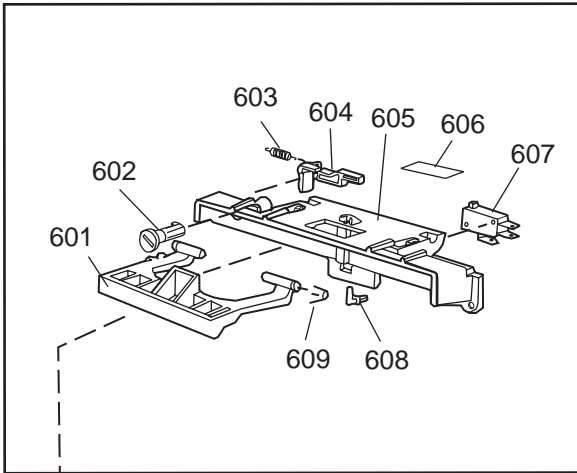

Datum
2003-03-24
Date

PANEL

CONTROL PANEL AND RELATED PARTS

Control panel and related parts

ASKO, 1555 US - SS Bi (DW954)

Pos	Spare part No.	Description	Qty	Comment
601	8057541-33	Door Handle, Black DW 05/06	1 Pcs	
602	8057545	Rotary catch, child safety '	1 Pcs	
603	8057546	SPRING, SafetyCatch 05/06 DW	1 Pcs	
604	8057544	Arm, SafetyCatch 05/06 DW	1 Pcs	
605	8057539	Bracket 4 Switch/Handle 05/0	1 Pcs	
605-a	8902085	Screw 20T for Plastic	2 Pcs	
606	8071098	Cover for Micro Switch	1 Pcs	
607	8055473	Door Switch - DW 05/06	1 Pcs	
608	8057542	Actuator, Doorswitch 05/06 D	1 Pcs	
609	8007078	Spring 02 Handle, DW	1 Pcs	
612	8070503-95	Decor Insert 1555 SS	1 Pcs	
614	8057538-69	Cover Main Switch Black 05'	1 Pcs	
614	8071680-69	Control Panel 05/06 DW	1 Pcs	
621	8060076	Cover, protective 05	1 Pcs	
622	8801201	Board, DW 05/06 (Not FI/Cust	1 Pcs	
622-a	8902053	Screw	2 Pcs	
623	8059767	Thermistor 05/06 DW	1 Pcs	
624	8070054	Cable set 1555	1 Pcs	
624	8059861	BASIC HARNESS DOOR DW95E	1 Pc's	
624	8059865	Basic Harness	1 Pcs	
625	8070509-33	Buttons Keyboard 1555	1 Pcs	
690	8071179	INSTRUCTIONS 1555 CA/US	1 Pc's	
690	8070234	INSTRUCTIONS 1555 CA/US	1 Pc's