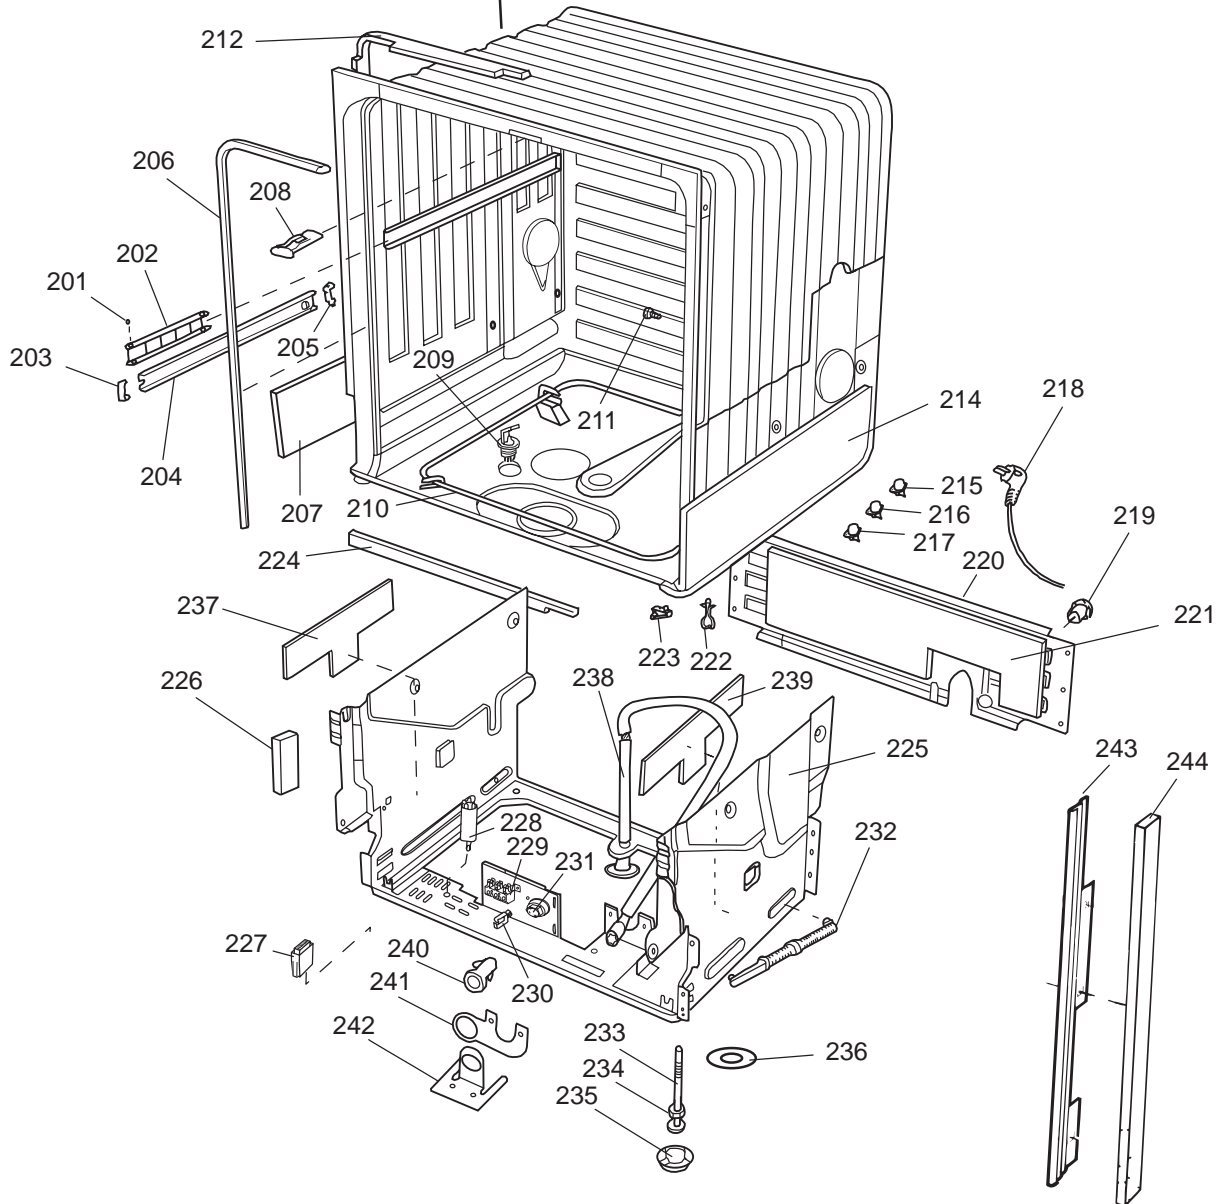

BEHÅLLARE

CONTAINER AND RELATED PARTS

Container and related parts

ASKO, 1555 US - SS Bi (DW954)

Pos	Spare part No.	Description	Qty	Comment
201	8057977	Bearing Upper Rail 05/06 DW	8 Pcs	
202	8058638-77	Ball Holder, Upper Rail DW	2 Pcs	
203	8057979-77	Rack Stop Grey 05/06 DW	2 Pcs	
204	8057052	Guide Rail '05 '06 DW	2 Pcs	
205	8057978-77	Rail Stop - Back Grey 05/06	2 Pcs	
206	8057489	Tub Seal 05/06 DW	1 Pcs	
207	8060034	Sound absorbing slab,casing	1 Pcs	
208	8801098	Lock Catch Kit 05'06 D/W	1 Pcs	
210	8002370	Protective Collar	2 Pcs	
210	8057077	Heating Element DW 05/06 140	1 Pcs	
211	8901110	Screw w/O-Ring DW 05/06 25-T	4 Pcs	
212	8070613	Sealing Strip Casing	1 Pcs	
214	8060035	Sound absorbing slab,casing	1 Pcs	
216	8002579	T-Stat 05/06 DW Overheat	1 Pcs	
222	8070142	Cable holder, rear 05	1 Pcs	
223	8058495	Cable holder, door 05	1 Pcs	
224	8060033	Sound Absorb	1 Pcs	
225	8057523	Bottom and Side support '05	1 Pcs	
228	8058558	RFI 05/06 WM	1 Pcs	
229	8050251	Terminal Block DW All	1 Pcs	
229-a	8900357	Screw, terminal block	1 Pcs	
230	8059991	Cable holder, supply line 05	1 Pcs	
231	8006948	Grommet	1 Pcs	
232	8058491-77	Door Spring 05/06 for 0-7 lb	2 Pcs	
233	8057062	Subs to 8074877	4 Pcs	
234	8901156	Nut, Levelling Legs	4 Pcs	
235	8051957	Slide, foot 02 DW	2 Pcs	
236	8072119	Washer	4 Pcs	
239	8058352	Sound Absorb Outer	2 Pcs	
241	8060255	No longer Avail. po# 8008- H	1 Pcs	
242	8070495	Inlet Valve Mount	1 Pcs	
242-a	8900327	Screw 20 Torx, Self Tapping	2 Pcs	
243	8059761-95	Filler Strip - Left DW SS	1 Pcs	
243	8059762-95	Filler Strip, Right 05/06 DW	1 Pcs	
243-a	8900646	Screw 20 Torx SS	4 Pcs	
244	8070614	Insulation,fill strip 05&06	2 Pcs	
245	8054916	Reflector, light DW	1 Pcs	
246	8054915	Protection Lamp	1 Pcs	
247	8053087	Interior Light, Housing All	1 Pcs	
247-a	8901097	Screw, Terminal	1 Pcs	
247-b	8901242	Nut	1 Pcs	
247-c	8901413	Lock Washer, laundry tops	1 Pcs	
248	8901763	O-Ring, Interior Light All D	1 Pcs	
249	8053086	Lock Ring Light 05/06 DW	1 Pcs	
250	8901592	Filter Dryer Clip	2 Pcs	
251	8055148	Interior Light Bulb DW	1 Pcs	
252	8059968	Cable channel, light 05	1 Pcs	
253	8058469	Micro switch, light 05	1 Pcs	
254	8054907	BRACKET, LAMP SWITCH	1 Pcs	
254-a	8902087	Screw, Plastic Housing 20 To	1 Pcs	