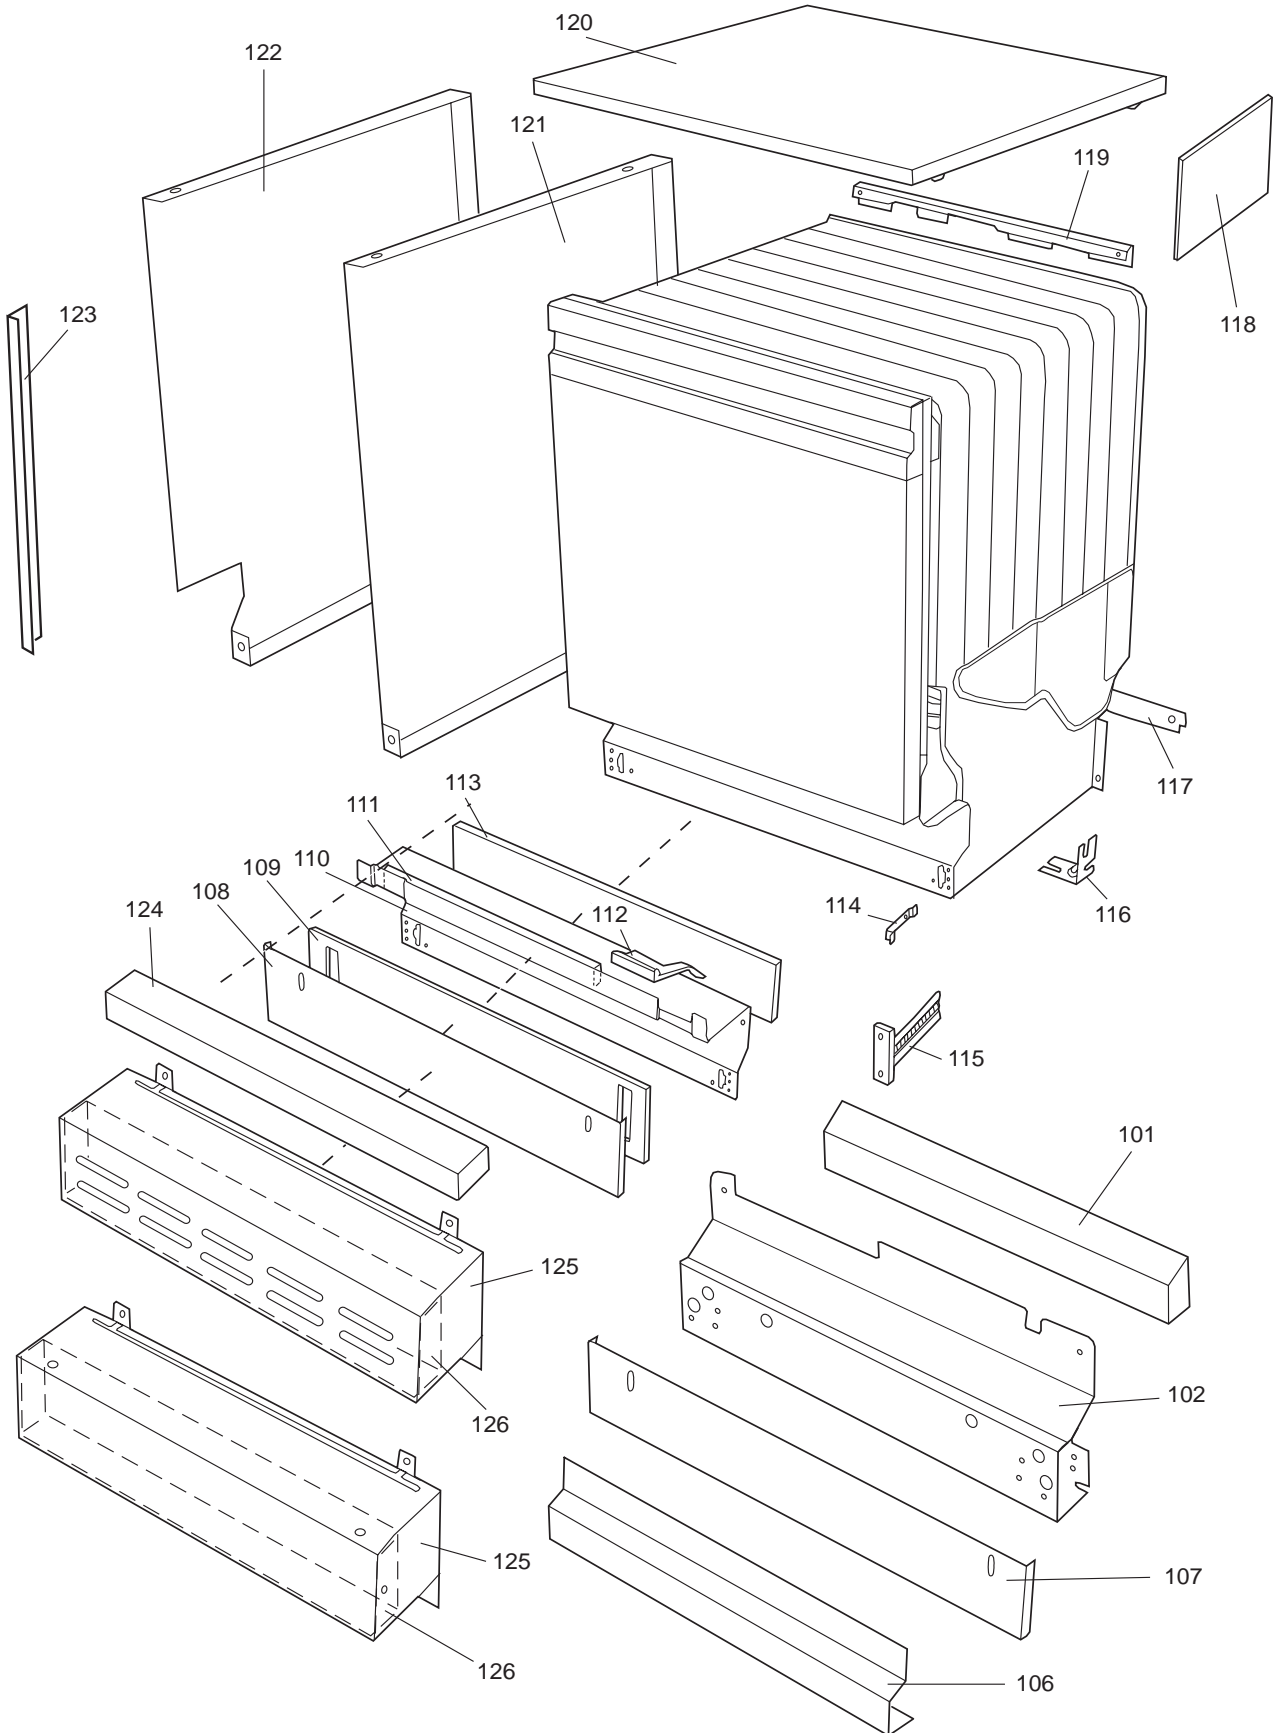

Datum
2003-03-24
Date

YTTERHÖLJE

CASING AND RELATED PARTS

Casing and related parts

ASKO, 1555 US - SS Bi (DW954)

Pos	Spare part No.	Description	Qty	Comment
108	8059758-81	Kick Plate Grey	1 Pcs	
108-a	8900944	Screw Toe Kick 20 Torx	2 Pcs	
109	8070743	Insulation, Toe-Kick 05/06 D	1 Pcs	
110	8057526	Guard Plate DW05 & 06	1 Pcs	
110-a	8902357	Screw	4 Pcs	
111	8060041	Sealing strip, protect plte	1 Pcs	
112	8058486	Drip Guard Overflow 05/06 DW	1 Pcs	
113	8058353	Sound Absorb Guard	1 Pcs	
114	8057550	Spring Adj. Bracket 05/06 DW	2 Pcs	
114-a	8902131	Screw, disc.jh 11-99	2 Pcs	
115	8057549	Bracket/Toe Kick 05/06 DW	2 Pcs	
124	8070615	Sealing Lower Panel DW 05/06	1 Pcs	
125	8057100-95	Lower Cover 05/06 DW	1 Pcs	
125-a	8900352	Screw Access Panel 05/06	2 Pcs	
126	8070612	Insul, lower panel 05 & 06 D	1 Pcs