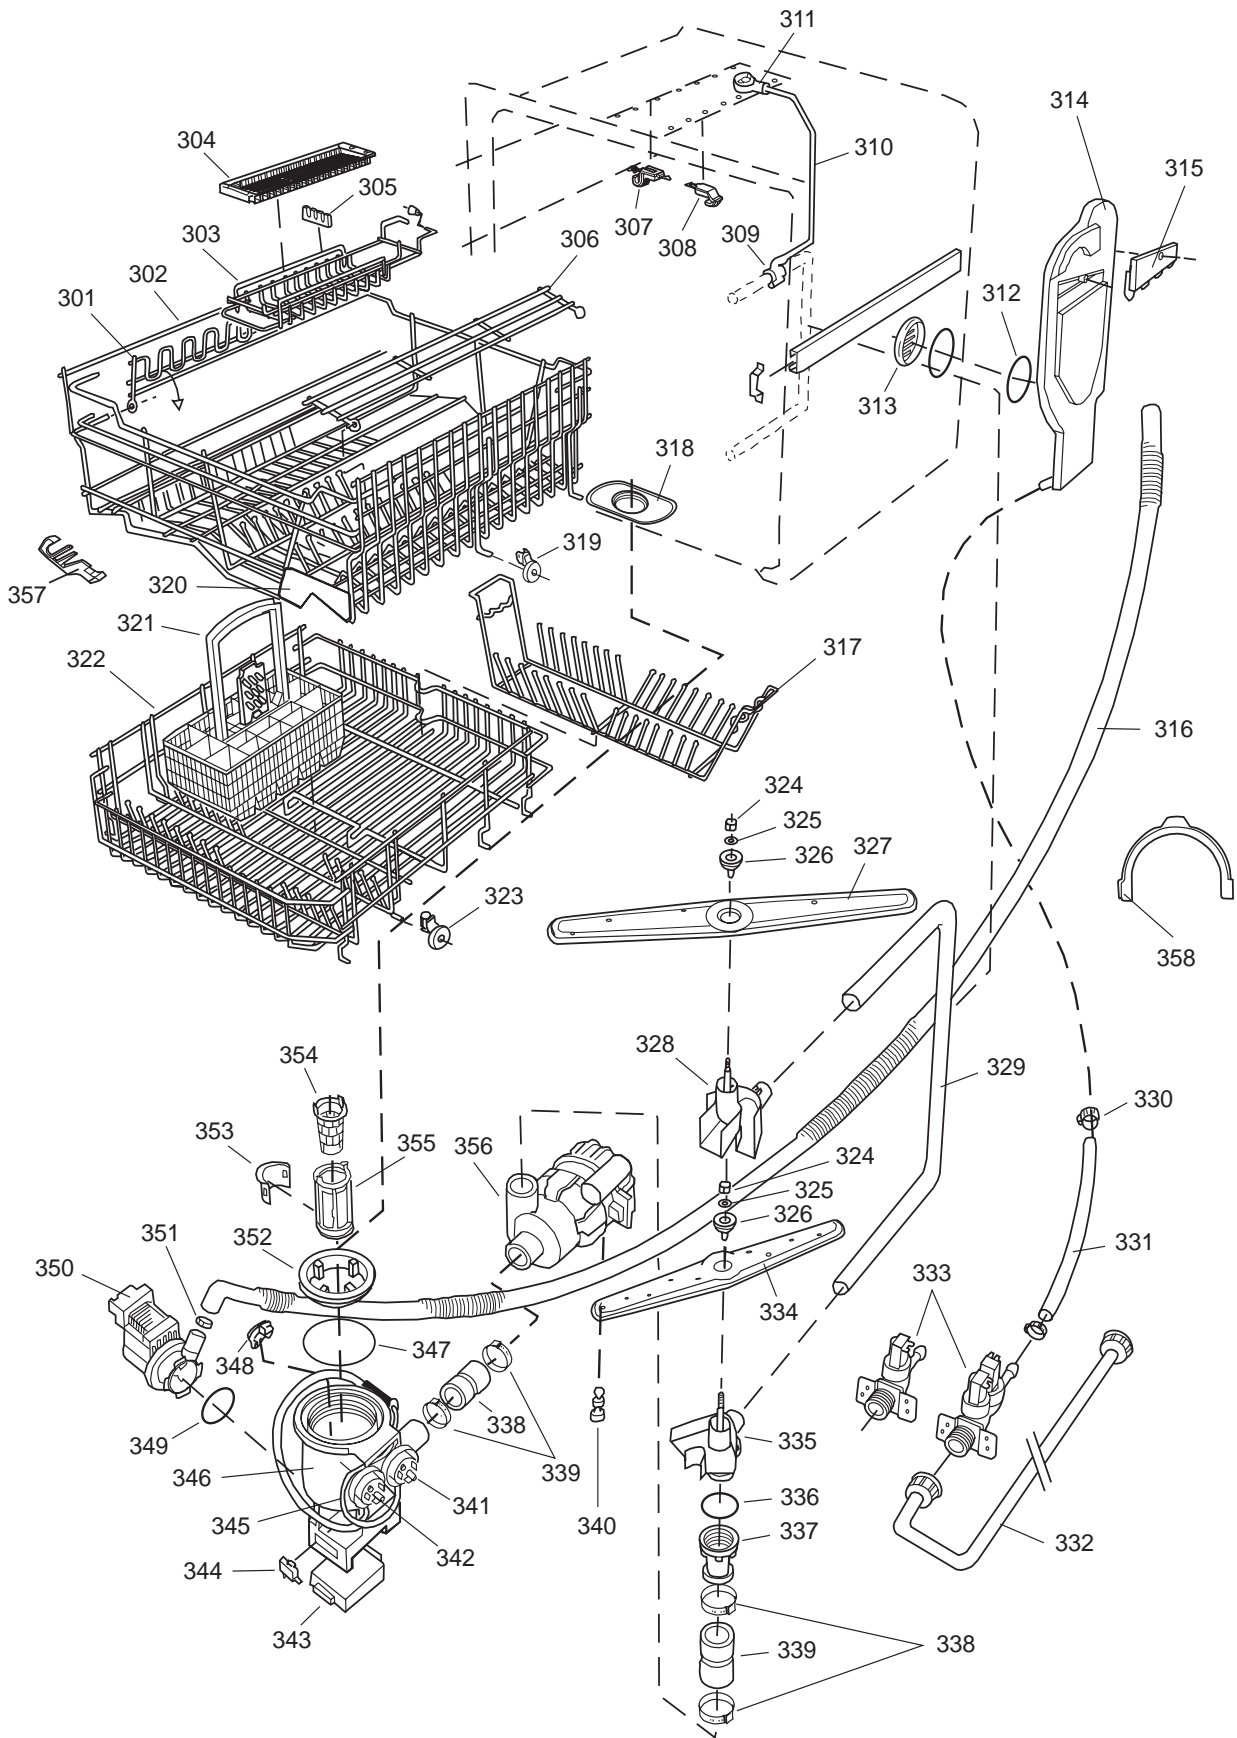

Datum
2003-03-24
Date

DISKSYSTEM

DISHWASHING SYSTEM

Dishwashing system

ASKO, 1555 US - SS Bi (DW954)

Pos	Spare part No.	Description	Qty	Comment
301	8071337-36	Cup Shelf Wine Glass 05/06 D	1 Pcs	
302	8801199-36	Rack, Upper 05 & 06 DW	1 Pcs	with cup shelf
303	8057058-36	Basket knife box 05	1 Pcs	
304	8053376-77	Long Rack - Silverware Upper	1 Pcs	
305	8057505-77	Knife Holder DW 05/06	1 Pcs	
306	8071336-36	Cup Shelf 05/06 DW	1 Pcs	
307	8057502	Clip, Upper Knife Rack DW	1 Pcs	
308	8058453	Clip, Knife Basket 1800's DW	1 Pcs	
309	8057504-77	Spray Pipe Grommet Lower Gre	1 Pcs	
310	8057500	Spray pipe 05	1 Pcs	
311	8057503-77	Spray Pipe Grommet Upper Gra	1 Pcs	
313	8057536-77	Lockring Airbreak Gray	1 Pcs	
314	8057514	Sub To 8801234	1 Pcs	
316	8070304	Drain Hose 05/06 DW	1 Pcs	
316-a	8052239	Hose Clamp, Squeeze	1 Pcs	
316-b	8053642	Hose Clip	1 Pcs	
318	8059740	Strainer Upper 05/06 DW	1 Pcs	
319	8058498-77	Wheel, Upper Basket 05/06 DW	4 Pcs	
321	8801089-77	Cutlery Basket 05/06 DW	1 Pcs	
322	8801200-36	Lower Basket 05/06 DW	1 Pcs	
323	8009516-77	Rack Wheels Lower 05/06 DW	8 Pcs	
324	8901262	Nut for Spray Arm 05	2 Pcs	
325	8052095	Ceramic Washer, Spray Arm 05	2 Pcs	
326	8057070-77	Spray Arm Insert 05/06 DW	2 Pcs	
327	8072695	Spray Arm - Upper 05/06 DW	1 Pcs	
328	8057068-77	Spray Pipe Bearing Upper	1 Pcs	
329	8057063-D	Spray pipe w/upper cutlery	1 Pcs	
329	8057063	Spray pipe, inner 05	1 Pcs	
330	8052189	Hose Clamp, Squeeze	2 Pcs	
331	8070622	Ruber Hose	1 Pcs	
333	8072123	Fill Valve, Double 05/06 DW.	1 Pcs	
333-a	8902087	Screw, Plastic Housing 20 To	2 Pcs	
334	8072692	Spray Arm - Lower 05/06 DW	1 Pcs	
335	8057067-77	Lower Washarm Support 05/06	1 Pcs	
336	8901755	O-Ring Seal	1 Pcs	
337	8057069	Retainer Nut SprayArm 05/06	1 Pcs	
338	8052097	Hose Clamp, Circ. Pump 05/06	4 Pcs	
339	8057484	Hose, Circ. Pump 05/06 DW	2 Pcs	
340	8055095	BUFFER, Circumpump 03/04 DW	1 Pcs	
341	8071024	Level Switch 05/06 DW	1 Pcs	
343	8057053	Subs to 8075110	1 Pcs	
344	8060068	Micro Switch,Overfill 05/06	1 Pcs	
345	8058500	Hose Pressure Sw. 05/06 DW	1 Pcs	
346	8801123	Replaces 8075197-77. Sump 05	1 Pcs	
347	8058503	O-Ring, Sump 05/06 DW	1 Pcs	
348	8057487-79	Sump Plug DW 05/06 Cleanout	1 Pcs	
349	8002584	O-Ring, Drain Pump 05/06 DW	1 Pcs	
350	8057083	DRAINPUMP Repl.by 8072032	1 Pc's	
350	8072032	Drain Pump 05/06 DW	1 Pcs	
351	8052239	Hose Clamp, Squeeze	1 Pcs	
352	8057488	Locking ring, bottom well 05	1 Pcs	
353	8058454	Cover Str. Basket 05/06 DW	1 Pcs	
354	8057972-77	Strainer Basket Grey 05/06 D	1 Pcs	
355	8057486-77	Filter, fine 05 & 06 DW	1 Pcs	
356	8071250	Circ. Pump 05/06 DW	1 Pcs	
356-a	8075380	capacitor D3000	1 Pcs	
358	8072528-77	Holder Outlet Hose	1 Pcs	
358	8050805	GOOSE NECK for DRAIN HOSE	1 Pcs