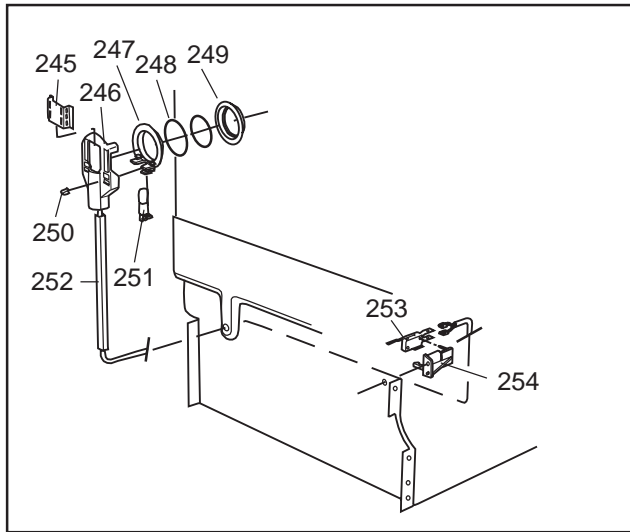

Datum
2003-03-24
Date

BEHÅLLARE

CONTAINER AND RELATED PARTS

Container and related parts

ASKO, 1555 US - SS Bi (DW954)

Pos	Spare part No.	Description	Qty	Comment
201	8057977	Bearing Upper Rail 05/06 DW	8 Pcs	
202	8058638-77	Ball Holder, Upper Rail DW	2 Pcs	
203	8057979-77	Rack Stop Grey 05/06 DW	2 Pcs	
204	8057052	Guide Rail '05 '06 DW	2 Pcs	
205	8057978-77	Rail Stop - Back Grey 05/06	2 Pcs	
206	8057489	Tub Seal 05/06 DW	1 Pcs	
207	8060034	Sound absorbing slab,casing	1 Pcs	
208	8801098	Lock Catch Kit 05'06 D/W	1 Pcs	
210	8002370	Protective Collar	2 Pcs	
210	8057077	Heating Element DW 05/06 140	1 Pcs	
211	8901110	Screw w/O-Ring DW 05/06 25-T	4 Pcs	
212	8070613	Sealing Strip Casing	1 Pcs	
214	8060035	Sound absorbing slab,casing	1 Pcs	
216	8002579	T-Stat 05/06 DW Overheat	1 Pcs	
222	8070142	Cable holder, rear 05	1 Pcs	
223	8058495	Cable holder, door 05	1 Pcs	
224	8060033	Sound Absorb	1 Pcs	
225	8057523	Bottom and Side support '05	1 Pcs	
228	8058558	RFI 05/06 WM	1 Pcs	
229	8050251	Terminal Block DW All	1 Pcs	
229-a	8900357	Screw, terminal block	1 Pcs	
230	8059991	Cable holder, supply line 05	1 Pcs	
231	8006948	Grommet	1 Pcs	
232	8058491-77	Door Spring 05/06 for 0-7 lb	2 Pcs	
233	8057062	Subs to 8074877	4 Pcs	
234	8901156	Nut, Levelling Legs	4 Pcs	
235	8051957	Slide, foot 02 DW	2 Pcs	
236	8072119	Washer	4 Pcs	
239	8058352	Sound Absorb Outer	2 Pcs	
241	8060255	No longer Avail. po# 8008- H	1 Pcs	
242	8070495	Inlet Valve Mount	1 Pcs	
242-a	8900327	Screw 20 Torx, Self Tapping	2 Pcs	
243	8059761-95	Filler Strip - Left DW SS	1 Pcs	
243	8059762-95	Filler Strip, Right 05/06 DW	1 Pcs	
243-a	8900646	Screw 20 Torx SS	4 Pcs	
244	8070614	Insulation,fill strip 05&06	2 Pcs	
245	8054916	Reflector, light DW	1 Pcs	
246	8054915	Protection Lamp	1 Pcs	
247	8053087	Interior Light, Housing All	1 Pcs	
247-a	8901097	Screw, Terminal	1 Pcs	
247-b	8901242	Nut	1 Pcs	
247-c	8901413	Lock Washer, laundry tops	1 Pcs	
248	8901763	O-Ring, Interior Light All D	1 Pcs	
249	8053086	Lock Ring Light 05/06 DW	1 Pcs	
250	8901592	Filter Dryer Clip	2 Pcs	
251	8055148	Interior Light Bulb DW	1 Pcs	
252	8059968	Cable channel, light 05	1 Pcs	
253	8058469	Micro switch, light 05	1 Pcs	
254	8054907	BRACKET, LAMP SWITCH	1 Pcs	
254-a	8902087	Screw, Plastic Housing 20 To	1 Pcs	