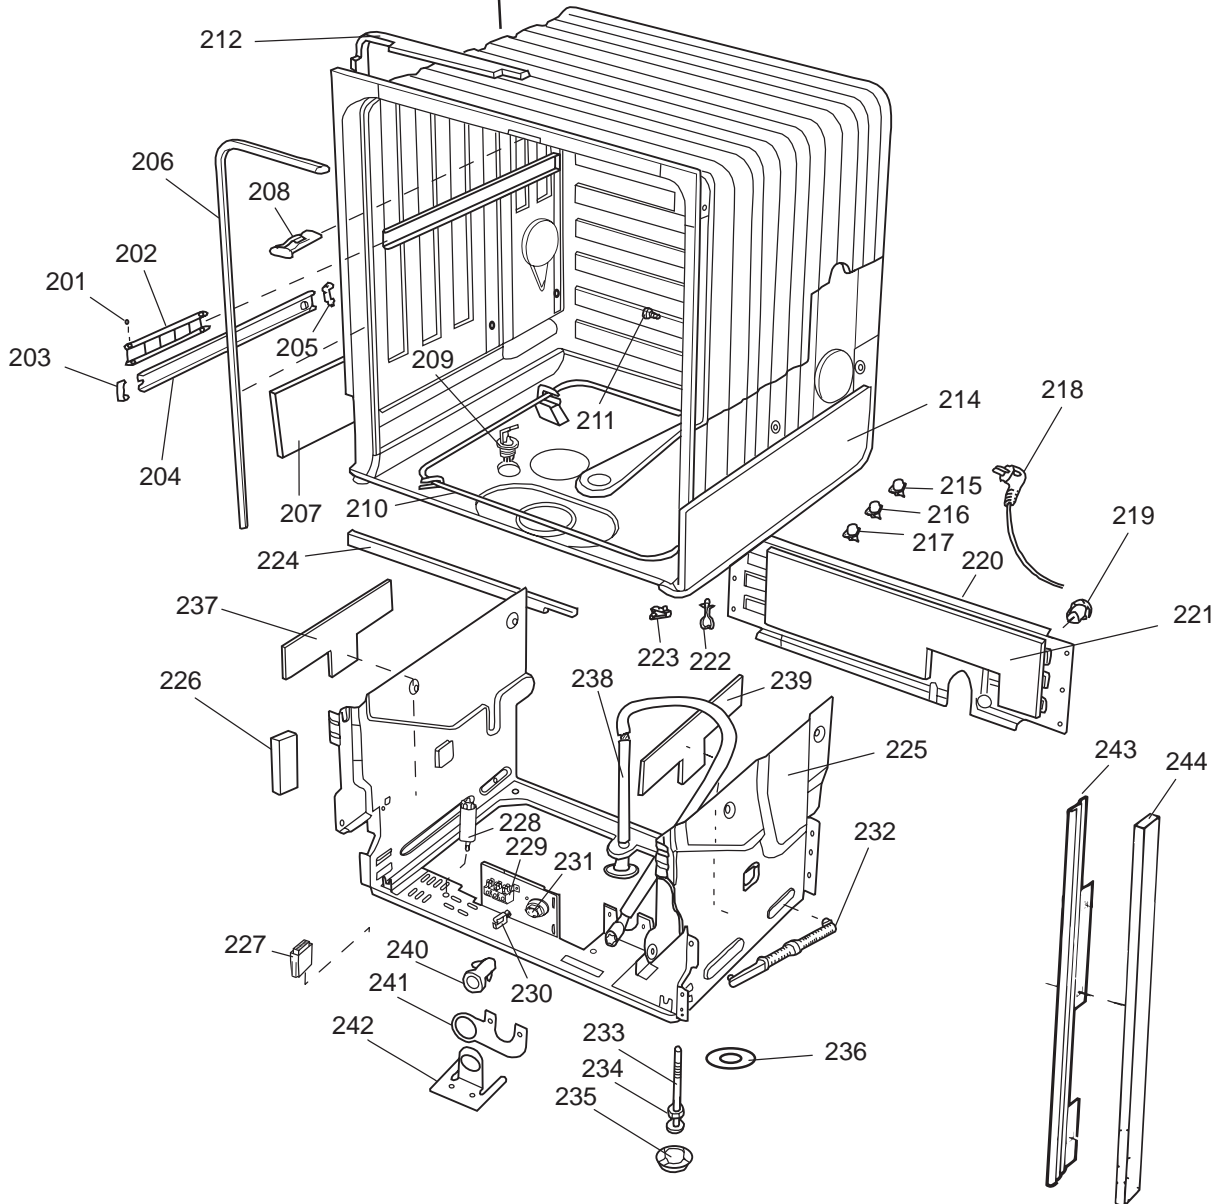

Datum
2003-03-24
Date

BEHÅLLARE

CONTAINER AND RELATED PARTS

Container and related parts

ASKO, 1555 US - SS Bi (DW954)

Pos	Spare part No.	Description	Qty	Comment
201	8057977	Bearing Upper Rail 05/06 DW	8 Pcs	
202	8058638-77	Ball Holder, Upper Rail DW	2 Pcs	
203	8057979-77	Rack Stop Grey 05/06 DW	2 Pcs	
204	8057052	Guide Rail '05 '06 DW	2 Pcs	
205	8057978-77	Rail Stop - Back Grey 05/06	2 Pcs	
206	8057489	Tub Seal 05/06 DW	1 Pcs	
207	8060034	Sound absorbing slab,casing	1 Pcs	
208	8801098	Lock Catch Kit 05'06 D/W	1 Pcs	
210	8002370	Protective Collar	2 Pcs	
210	8057077	Heating Element DW 05/06 140	1 Pcs	
211	8901110	Screw w/O-Ring DW 05/06 25-T	4 Pcs	
212	8070613	Sealing Strip Casing	1 Pcs	
214	8060035	Sound absorbing slab,casing	1 Pcs	
216	8002579	T-Stat 05/06 DW Overheat	1 Pcs	
222	8070142	Cable holder, rear 05	1 Pcs	
223	8058495	Cable holder, door 05	1 Pcs	
224	8060033	Sound Absorb	1 Pcs	
225	8057523	Bottom and Side support '05	1 Pcs	
228	8058558	RFI 05/06 WM	1 Pcs	
229	8050251	Terminal Block DW All	1 Pcs	
229-a	8900357	Screw, terminal block	1 Pcs	
230	8059991	Cable holder, supply line 05	1 Pcs	
231	8006948	Grommet	1 Pcs	
232	8058491-77	Door Spring 05/06 for 0-7 lb	2 Pcs	
233	8057062	Subs to 8074877	4 Pcs	
234	8901156	Nut, Levelling Legs	4 Pcs	
235	8051957	Slide, foot 02 DW	2 Pcs	
236	8072119	Washer	4 Pcs	
239	8058352	Sound Absorb Outer	2 Pcs	
241	8060255	No longer Avail. po# 8008- H	1 Pcs	
242	8070495	Inlet Valve Mount	1 Pcs	
242-a	8900327	Screw 20 Torx, Self Tapping	2 Pcs	
243	8059761-95	Filler Strip - Left DW SS	1 Pcs	
243	8059762-95	Filler Strip, Right 05/06 DW	1 Pcs	
243-a	8900646	Screw 20 Torx SS	4 Pcs	
244	8070614	Insulation,fill strip 05&06	2 Pcs	
245	8054916	Reflector, light DW	1 Pcs	
246	8054915	Protection Lamp	1 Pcs	
247	8053087	Interior Light, Housing All	1 Pcs	
247-a	8901097	Screw, Terminal	1 Pcs	
247-b	8901242	Nut	1 Pcs	
247-c	8901413	Lock Washer, laundry tops	1 Pcs	
248	8901763	O-Ring, Interior Light All D	1 Pcs	
249	8053086	Lock Ring Light 05/06 DW	1 Pcs	
250	8901592	Filter Dryer Clip	2 Pcs	
251	8055148	Interior Light Bulb DW	1 Pcs	
252	8059968	Cable channel, light 05	1 Pcs	
253	8058469	Micro switch, light 05	1 Pcs	
254	8054907	BRACKET, LAMP SWITCH	1 Pcs	
254-a	8902087	Screw, Plastic Housing 20 To	1 Pcs	