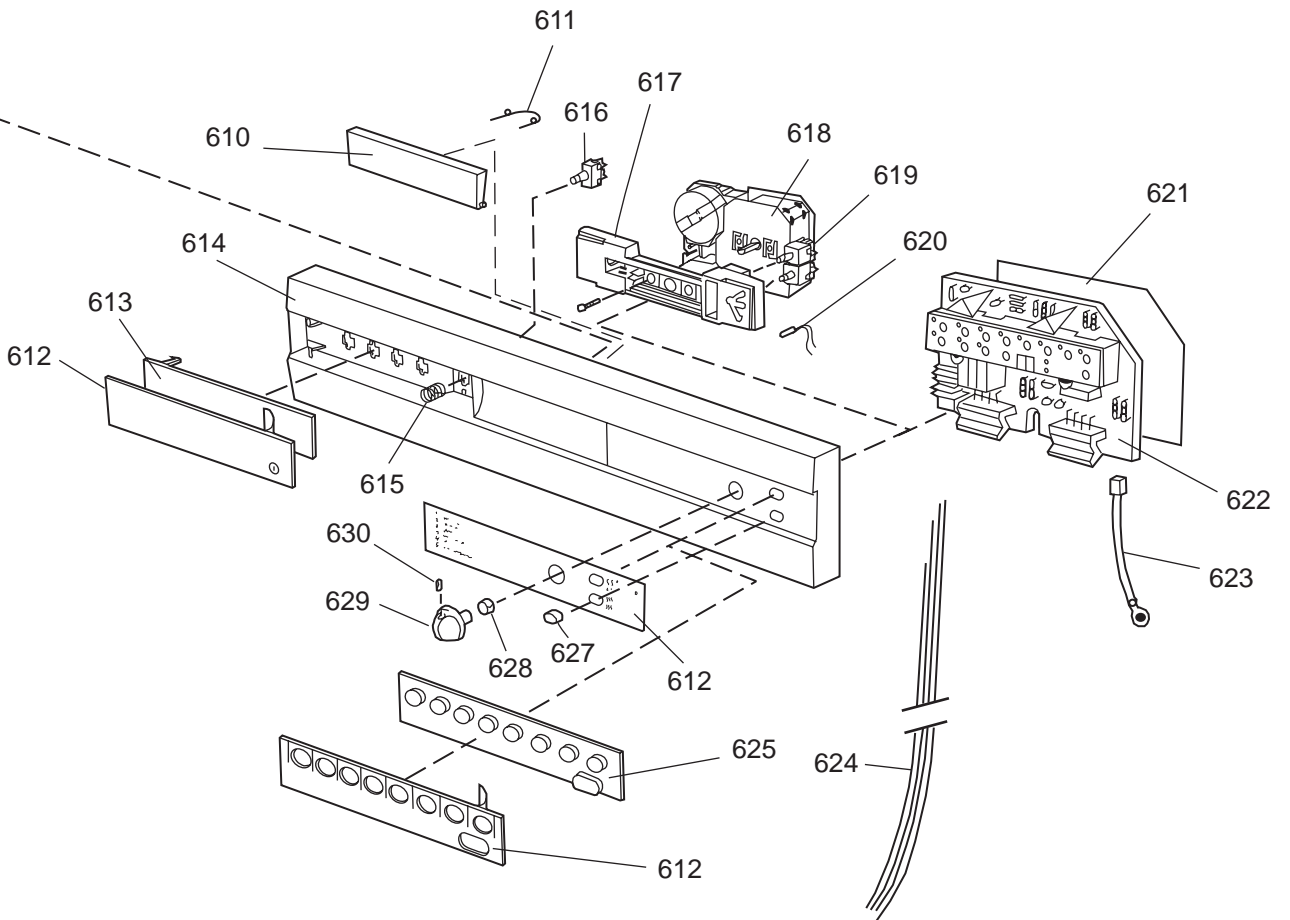

Datum
2003-03-24
Date

PANEL

CONTROL PANEL AND RELATED PARTS

Control panel and related parts

ASKO, 1555 US - SS Bi (DW954)

Pos	Spare part No.	Description	Qty	Comment
601	8057541-33	Door Handle, Black DW 05/06	1 Pcs	
602	8057545	Rotary catch, child safety '	1 Pcs	
603	8057546	SPRING, SafetyCatch 05/06 DW	1 Pcs	
604	8057544	Arm, SafetyCatch 05/06 DW	1 Pcs	
605	8057539	Bracket 4 Switch/Handle 05/0	1 Pcs	
605-a	8902085	Screw 20T for Plastic	2 Pcs	
606	8071098	Cover for Micro Switch	1 Pcs	
607	8055473	Door Switch - DW 05/06	1 Pcs	
608	8057542	Actuator, Doorswitch 05/06 D	1 Pcs	
609	8007078	Spring 02 Handle, DW	1 Pcs	
612	8070503-95	Decor Insert 1555 SS	1 Pcs	
614	8057538-69	Cover Main Switch Black 05'	1 Pcs	
614	8071680-69	Control Panel 05/06 DW	1 Pcs	
621	8060076	Cover, protective 05	1 Pcs	
622	8801201	Board, DW 05/06 (Not FI/Cust	1 Pcs	
622-a	8902053	Screw	2 Pcs	
623	8059767	Thermistor 05/06 DW	1 Pcs	
624	8070054	Cable set 1555	1 Pcs	
624	8059861	BASIC HARNESS DOOR DW95E	1 Pc's	
624	8059865	Basic Harness	1 Pcs	
625	8070509-33	Buttons Keyboard 1555	1 Pcs	
690	8071179	INSTRUCTIONS 1555 CA/US	1 Pc's	
690	8070234	INSTRUCTIONS 1555 CA/US	1 Pc's