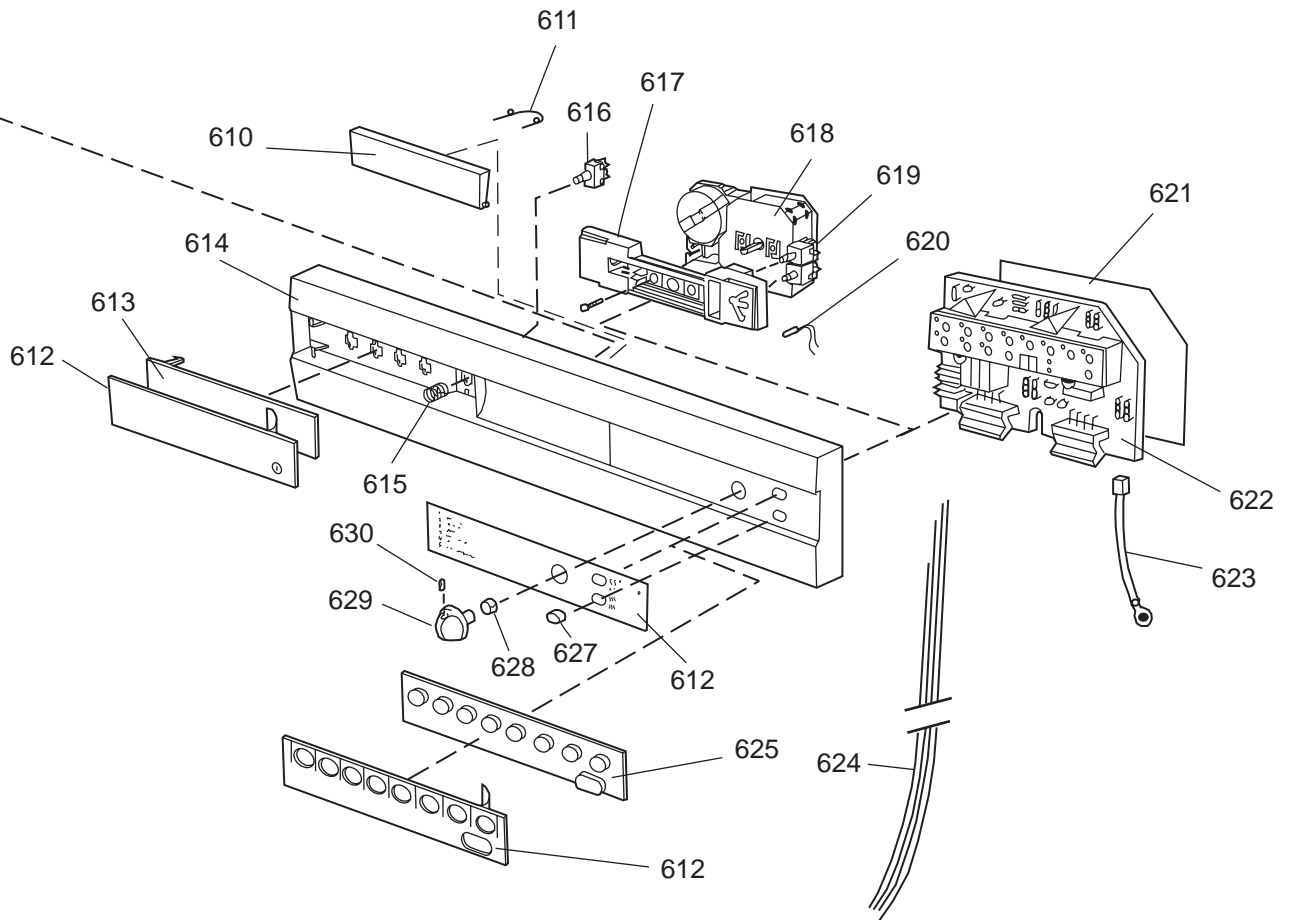

Datum
2003-03-24
Date

PANEL

CONTROL PANEL AND RELATED PARTS

Control panel and related parts

ASKO, 1555 US - SS Bi (DW954)

Pos	Spare part No.	Description	Qty	Comment
601	8057541-33	Door Handle, Black DW 05/06	1 Pcs	
602	8057545	Rotary catch, child safety '	1 Pcs	
603	8057546	SPRING, SafetyCatch 05/06 DW	1 Pcs	
604	8057544	Arm, SafetyCatch 05/06 DW	1 Pcs	
605	8057539	Bracket 4 Switch/Handle 05/0	1 Pcs	
605-a	8902085	Screw 20T for Plastic	2 Pcs	
606	8071098	Cover for Micro Switch	1 Pcs	
607	8055473	Door Switch - DW 05/06	1 Pcs	
608	8057542	Actuator, Doorswitch 05/06 D	1 Pcs	
609	8007078	Spring 02 Handle, DW	1 Pcs	
612	8070503-95	Decor Insert 1555 SS	1 Pcs	
614	8057538-69	Cover Main Switch Black 05'	1 Pcs	
614	8071680-69	Control Panel 05/06 DW	1 Pcs	
621	8060076	Cover, protective 05	1 Pcs	
622	8801201	Board, DW 05/06 (Not FI/Cust	1 Pcs	
622-a	8902053	Screw	2 Pcs	
623	8059767	Thermistor 05/06 DW	1 Pcs	
624	8070054	Cable set 1555	1 Pcs	
624	8059861	BASIC HARNESS DOOR DW95E	1 Pc's	
624	8059865	Basic Harness	1 Pcs	
625	8070509-33	Buttons Keyboard 1555	1 Pcs	
690	8071179	INSTRUCTIONS 1555 CA/US	1 Pc's	
690	8070234	INSTRUCTIONS 1555 CA/US	1 Pc's