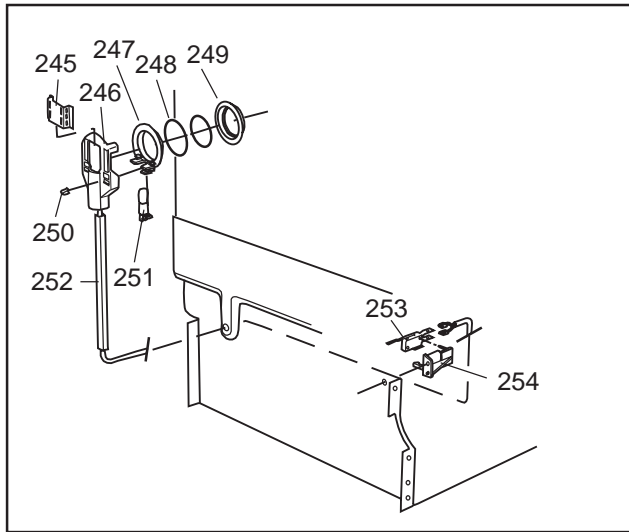

BEHÅLLARE

CONTAINER AND RELATED PARTS

Container and related parts

ASKO, 1555 US - SS Bi (DW954)

Pos	Spare part No.	Description	Qty	Comment
201	8057977	Bearing Upper Rail 05/06 DW	8 Pcs	
202	8058638-77	Ball Holder, Upper Rail DW	2 Pcs	
203	8057979-77	Rack Stop Grey 05/06 DW	2 Pcs	
204	8057052	Guide Rail '05 '06 DW	2 Pcs	
205	8057978-77	Rail Stop - Back Grey 05/06	2 Pcs	
206	8057489	Tub Seal 05/06 DW	1 Pcs	
207	8060034	Sound absorbing slab,casing	1 Pcs	
208	8801098	Lock Catch Kit 05'06 D/W	1 Pcs	
210	8002370	Protective Collar	2 Pcs	
210	8057077	Heating Element DW 05/06 140	1 Pcs	
211	8901110	Screw w/O-Ring DW 05/06 25-T	4 Pcs	
212	8070613	Sealing Strip Casing	1 Pcs	
214	8060035	Sound absorbing slab,casing	1 Pcs	
216	8002579	T-Stat 05/06 DW Overheat	1 Pcs	
222	8070142	Cable holder, rear 05	1 Pcs	
223	8058495	Cable holder, door 05	1 Pcs	
224	8060033	Sound Absorb	1 Pcs	
225	8057523	Bottom and Side support '05	1 Pcs	
228	8058558	RFI 05/06 WM	1 Pcs	
229	8050251	Terminal Block DW All	1 Pcs	
229-a	8900357	Screw, terminal block	1 Pcs	
230	8059991	Cable holder, supply line 05	1 Pcs	
231	8006948	Grommet	1 Pcs	
232	8058491-77	Door Spring 05/06 for 0-7 lb	2 Pcs	
233	8057062	Subs to 8074877	4 Pcs	
234	8901156	Nut, Levelling Legs	4 Pcs	
235	8051957	Slide, foot 02 DW	2 Pcs	
236	8072119	Washer	4 Pcs	
239	8058352	Sound Absorb Outer	2 Pcs	
241	8060255	No longer Avail. po# 8008- H	1 Pcs	
242	8070495	Inlet Valve Mount	1 Pcs	
242-a	8900327	Screw 20 Torx, Self Tapping	2 Pcs	
243	8059761-95	Filler Strip - Left DW SS	1 Pcs	
243	8059762-95	Filler Strip, Right 05/06 DW	1 Pcs	
243-a	8900646	Screw 20 Torx SS	4 Pcs	
244	8070614	Insulation,fill strip 05&06	2 Pcs	
245	8054916	Reflector, light DW	1 Pcs	
246	8054915	Protection Lamp	1 Pcs	
247	8053087	Interior Light, Housing All	1 Pcs	
247-a	8901097	Screw, Terminal	1 Pcs	
247-b	8901242	Nut	1 Pcs	
247-c	8901413	Lock Washer, laundry tops	1 Pcs	
248	8901763	O-Ring, Interior Light All D	1 Pcs	
249	8053086	Lock Ring Light 05/06 DW	1 Pcs	
250	8901592	Filter Dryer Clip	2 Pcs	
251	8055148	Interior Light Bulb DW	1 Pcs	
252	8059968	Cable channel, light 05	1 Pcs	
253	8058469	Micro switch, light 05	1 Pcs	
254	8054907	BRACKET, LAMP SWITCH	1 Pcs	
254-a	8902087	Screw, Plastic Housing 20 To	1 Pcs	