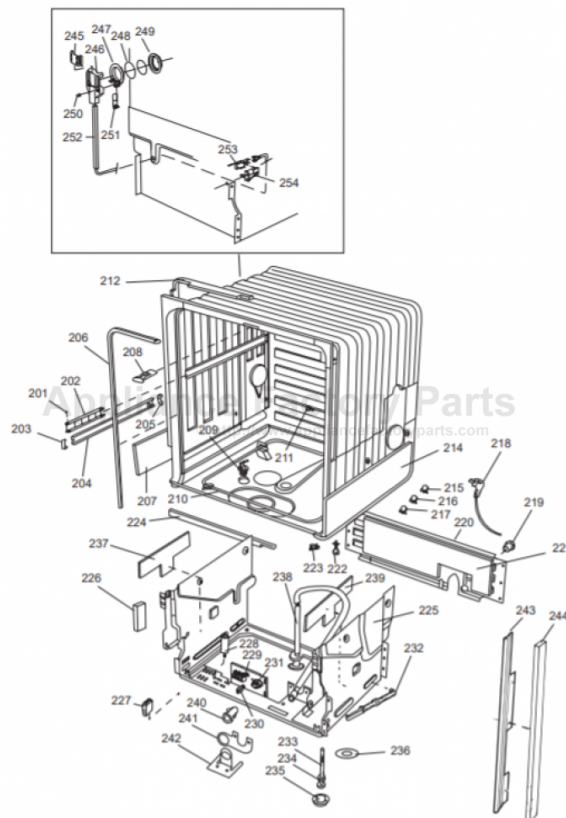

[Find Your ASKO Dishwasher Parts - Select From 209 Models](#)

----- Manual continues below -----