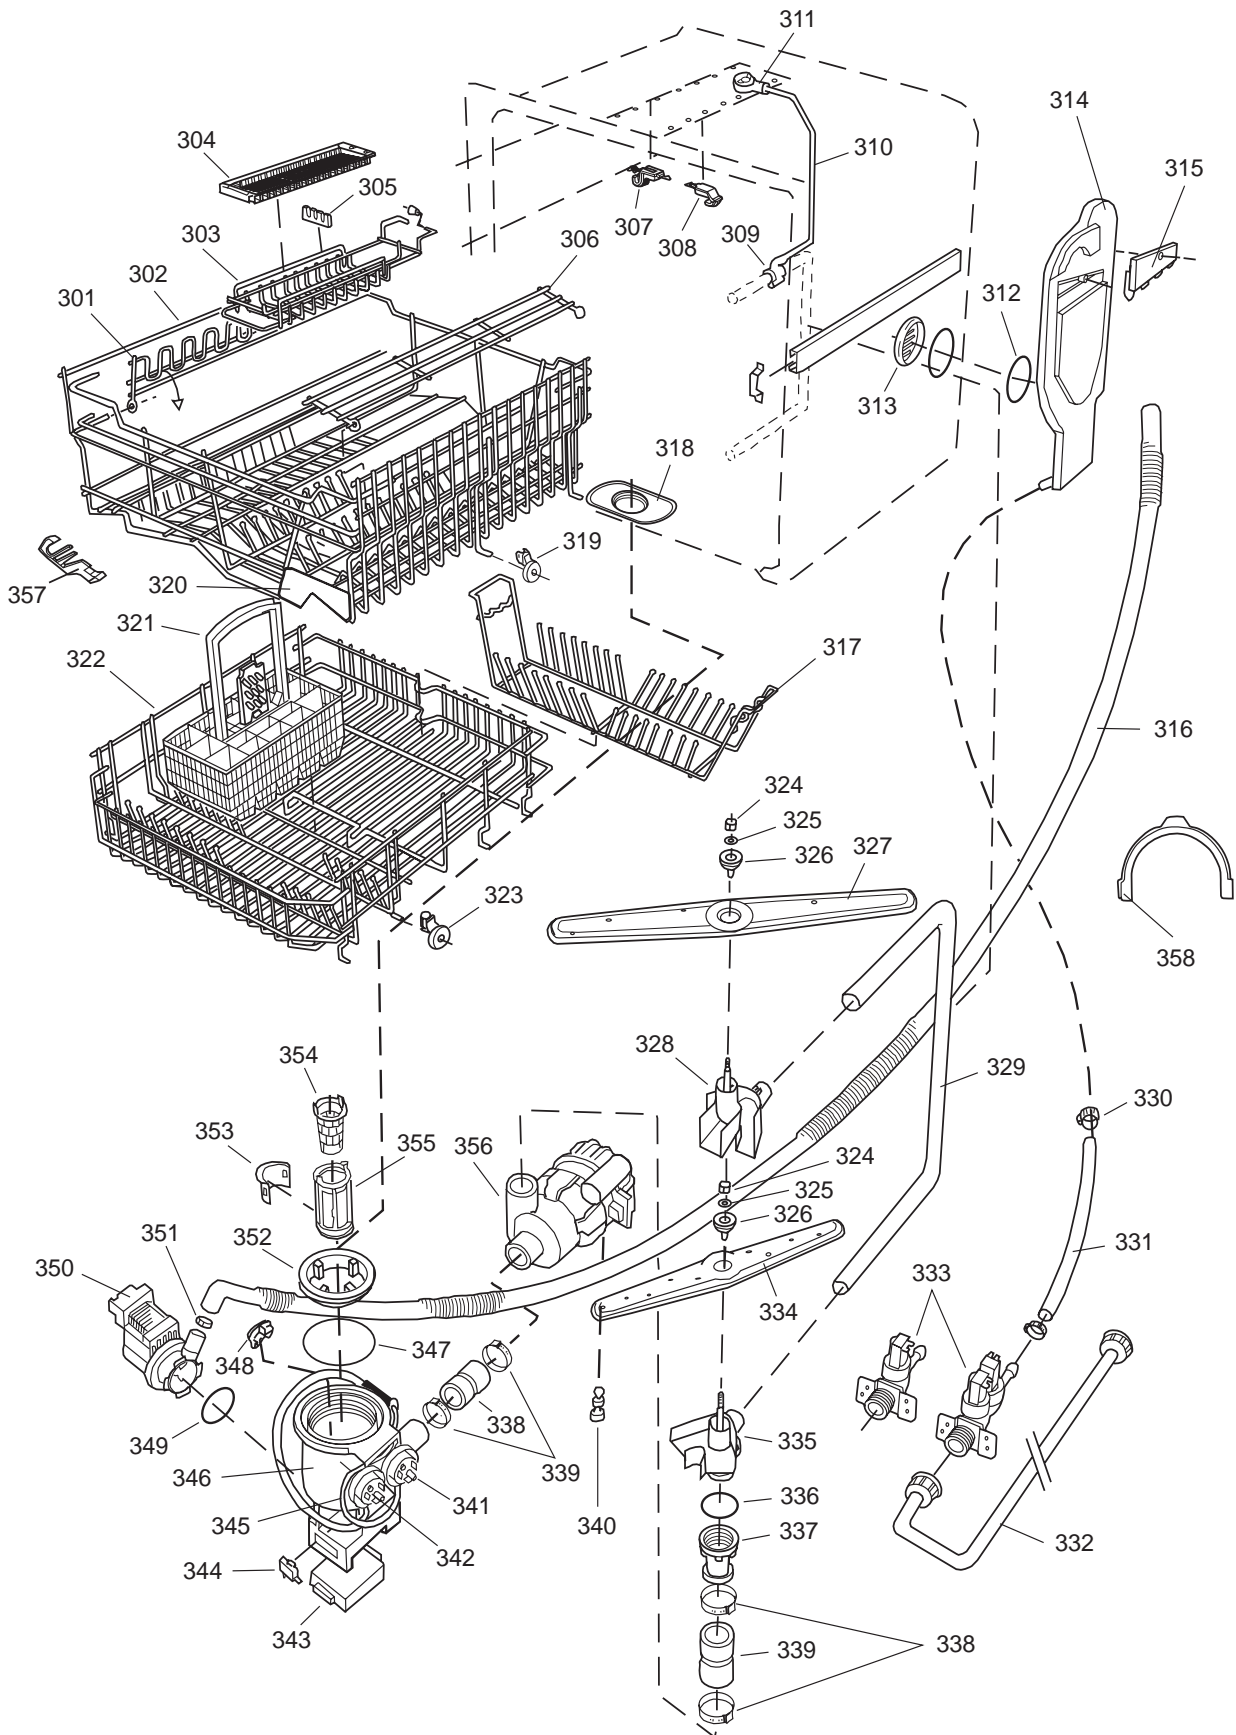

Datum

2003-03-24

Date

DISKSYSTEM

DISHWASHING SYSTEM

Dishwashing system

ASKO, 1555 US - SS Bi (DW954)

Pos	Spare part No.	Description	Qty	Comment
301	8071337-36	Cup Shelf Wine Glass 05/06 D	1 Pcs	
302	8801199-36	Rack, Upper 05 & 06 DW	1 Pcs	with cup shelf
303	8057058-36	Basket knife box 05	1 Pcs	
304	8053376-77	Long Rack - Silverware Upper	1 Pcs	
305	8057505-77	Knife Holder DW 05/06	1 Pcs	
306	8071336-36	Cup Shelf 05/06 DW	1 Pcs	
307	8057502	Clip, Upper Knife Rack DW	1 Pcs	
308	8058453	Clip, Knife Basket 1800's DW	1 Pcs	
309	8057504-77	Spray Pipe Grommet Lower Gre	1 Pcs	
310	8057500	Spray pipe 05	1 Pcs	
311	8057503-77	Spray Pipe Grommet Upper Gra	1 Pcs	
313	8057536-77	Lockring Airbreak Gray	1 Pcs	
314	8057514	Sub To 8801234	1 Pcs	
316	8070304	Drain Hose 05/06 DW	1 Pcs	
316-a	8052239	Hose Clamp, Squeeze	1 Pcs	
316-b	8053642	Hose Clip	1 Pcs	
318	8059740	Strainer Upper 05/06 DW	1 Pcs	
319	8058498-77	Wheel, Upper Basket 05/06 DW	4 Pcs	
321	8801089-77	Cutlery Basket 05/06 DW	1 Pcs	
322	8801200-36	Lower Basket 05/06 DW	1 Pcs	
323	8009516-77	Rack Wheels Lower 05/06 DW	8 Pcs	
324	8901262	Nut for Spray Arm 05	2 Pcs	
325	8052095	Ceramic Washer, Spray Arm 05	2 Pcs	
326	8057070-77	Spray Arm Insert 05/06 DW	2 Pcs	
327	8072695	Spray Arm - Upper 05/06 DW	1 Pcs	
328	8057068-77	Spray Pipe Bearing Upper	1 Pcs	
329	8057063-D	Spray pipe w/upper cutlery	1 Pcs	
329	8057063	Spray pipe, inner 05	1 Pcs	
330	8052189	Hose Clamp, Squeeze	2 Pcs	
331	8070622	Ruber Hose	1 Pcs	
333	8072123	Fill Valve, Double 05/06 DW.	1 Pcs	
333-a	8902087	Screw, Plastic Housing 20 To	2 Pcs	
334	8072692	Spray Arm - Lower 05/06 DW	1 Pcs	
335	8057067-77	Lower Washarm Support 05/06	1 Pcs	
336	8901755	O-Ring Seal	1 Pcs	
337	8057069	Retainer Nut SprayArm 05/06	1 Pcs	
338	8052097	Hose Clamp, Circ. Pump 05/06	4 Pcs	
339	8057484	Hose, Circ. Pump 05/06 DW	2 Pcs	
340	8055095	BUFFER, Circumpump 03/04 DW	1 Pcs	
341	8071024	Level Switch 05/06 DW	1 Pcs	
343	8057053	Subs to 8075110	1 Pcs	
344	8060068	Micro Switch,Overfill 05/06	1 Pcs	
345	8058500	Hose Pressure Sw. 05/06 DW	1 Pcs	
346	8801123	Replaces 8075197-77. Sump 05	1 Pcs	
347	8058503	O-Ring, Sump 05/06 DW	1 Pcs	
348	8057487-79	Sump Plug DW 05/06 Cleanout	1 Pcs	
349	8002584	O-Ring, Drain Pump 05/06 DW	1 Pcs	
350	8057083	DRAINPUMP Repl.by 8072032	1 Pcs	
350	8072032	Drain Pump 05/06 DW	1 Pcs	
351	8052239	Hose Clamp, Squeeze	1 Pcs	
352	8057488	Locking ring, bottom well 05	1 Pcs	
353	8058454	Cover Str. Basket 05/06 DW	1 Pcs	
354	8057972-77	Strainer Basket Grey 05/06 D	1 Pcs	
355	8057486-77	Filter, fine 05 & 06 DW	1 Pcs	
356	8071250	Circ. Pump 05/06 DW	1 Pcs	
356-a	8075380	capacitor D3000	1 Pcs	
358	8072528-77	Holder Outlet Hose	1 Pcs	
358	8050805	GOOSE NECK for DRAIN HOSE	1 Pcs