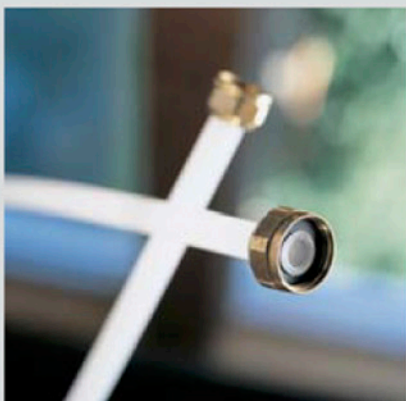

ASKO
BUILT TO LAST LONGER

Spare Parts Catalogue

Dishwashers \ 05 Generation
Type: DW954
Model: 1555 US SS Bi

Prod. No: 1071555-SS
November 15th 2004

AM Appliances Group

P.O. Box 851805 • Richardson • TX 75085-1805
789 N. Grove Road • Suite 103 • Richardson • TX 75081