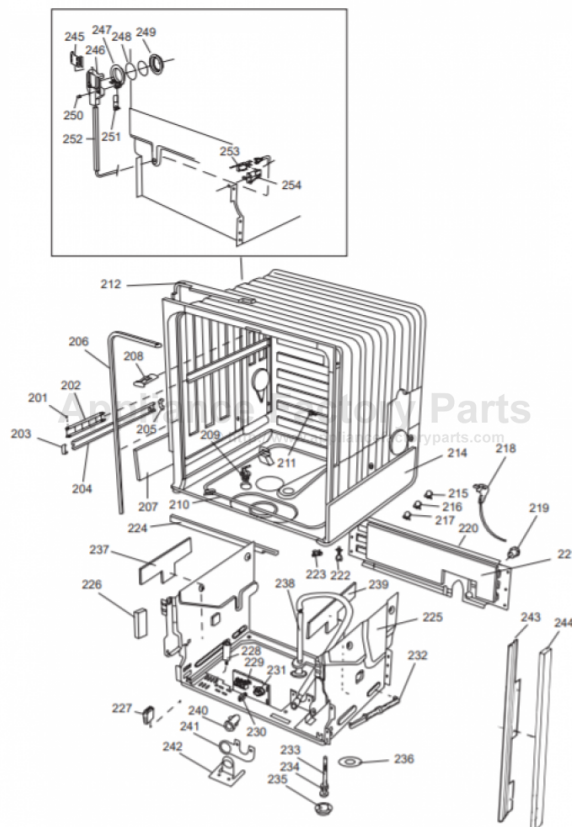

[Find Your ASKO Dishwasher Parts - Select From 209 Models](#)

----- Manual continues below -----