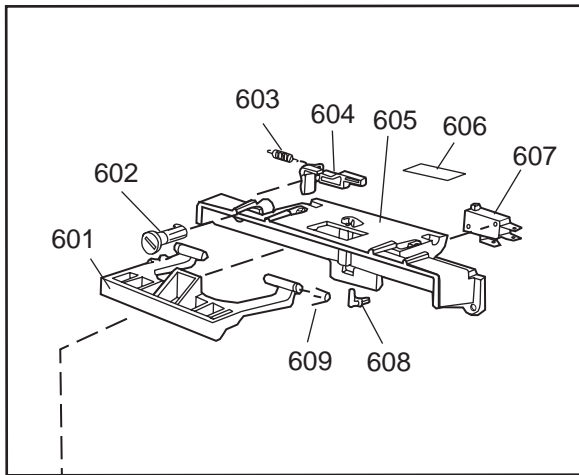

Datum
2003-03-24
Date

PANEL

CONTROL PANEL AND RELATED PARTS

Control panel and related parts

ASKO, 1555 US - White Bi (DW954)

Pos	Spare part No.	Description	Qty	Comment
601	8057541-0	Door Handle White 05/06 DW	1 Pcs	
602	8057545	Rotary catch, child safety '	1 Pcs	
603	8057546	SPRING, SafetyCatch 05/06 DW	1 Pcs	
604	8057544	Arm, SafetyCatch 05/06 DW	1 Pcs	
605	8057539	Bracket 4 Switch/Handle 05/0	1 Pcs	
605-a	8902085	Screw 20T for Plastic	2 Pcs	
606	8071098	Cover for Micro Switch	1 Pcs	
607	8055473	Door Switch - DW 05/06	1 Pcs	
608	8057542	Actuator, Doorswitch 05/06 D	1 Pcs	
609	8007078	Spring 02 Handle, DW	1 Pcs	
612	8070503-0	Decor Inserts White 1555	1 Pcs	
614	8057538-0	back for decor insert	1 Pcs	
614	8071680-0	Front Panel Asko Compl.	1 Pcs	
621	8060076	Cover, protective 05	1 Pcs	
622	8801201	Board, DW 05/06 (Not FI/Cust	1 Pcs	
622-a	8902053	Screw	2 Pcs	
623	8059767	Thermistor 05/06 DW	1 Pcs	
624	8070054	Cable set 1555	1 Pcs	
624	8059861	BASIC HARNESS DOOR DW95E	1 Pc's	
624	8059865	Basic Harness	1 Pcs	
625	8070509-0	Push Buttons 1555 White	1 Pcs	
690	8071179	INSTRUCTIONS 1555 CA/US	1 Pc's	
690	8070234	INSTRUCTIONS 1555 CA/US	1 Pc's