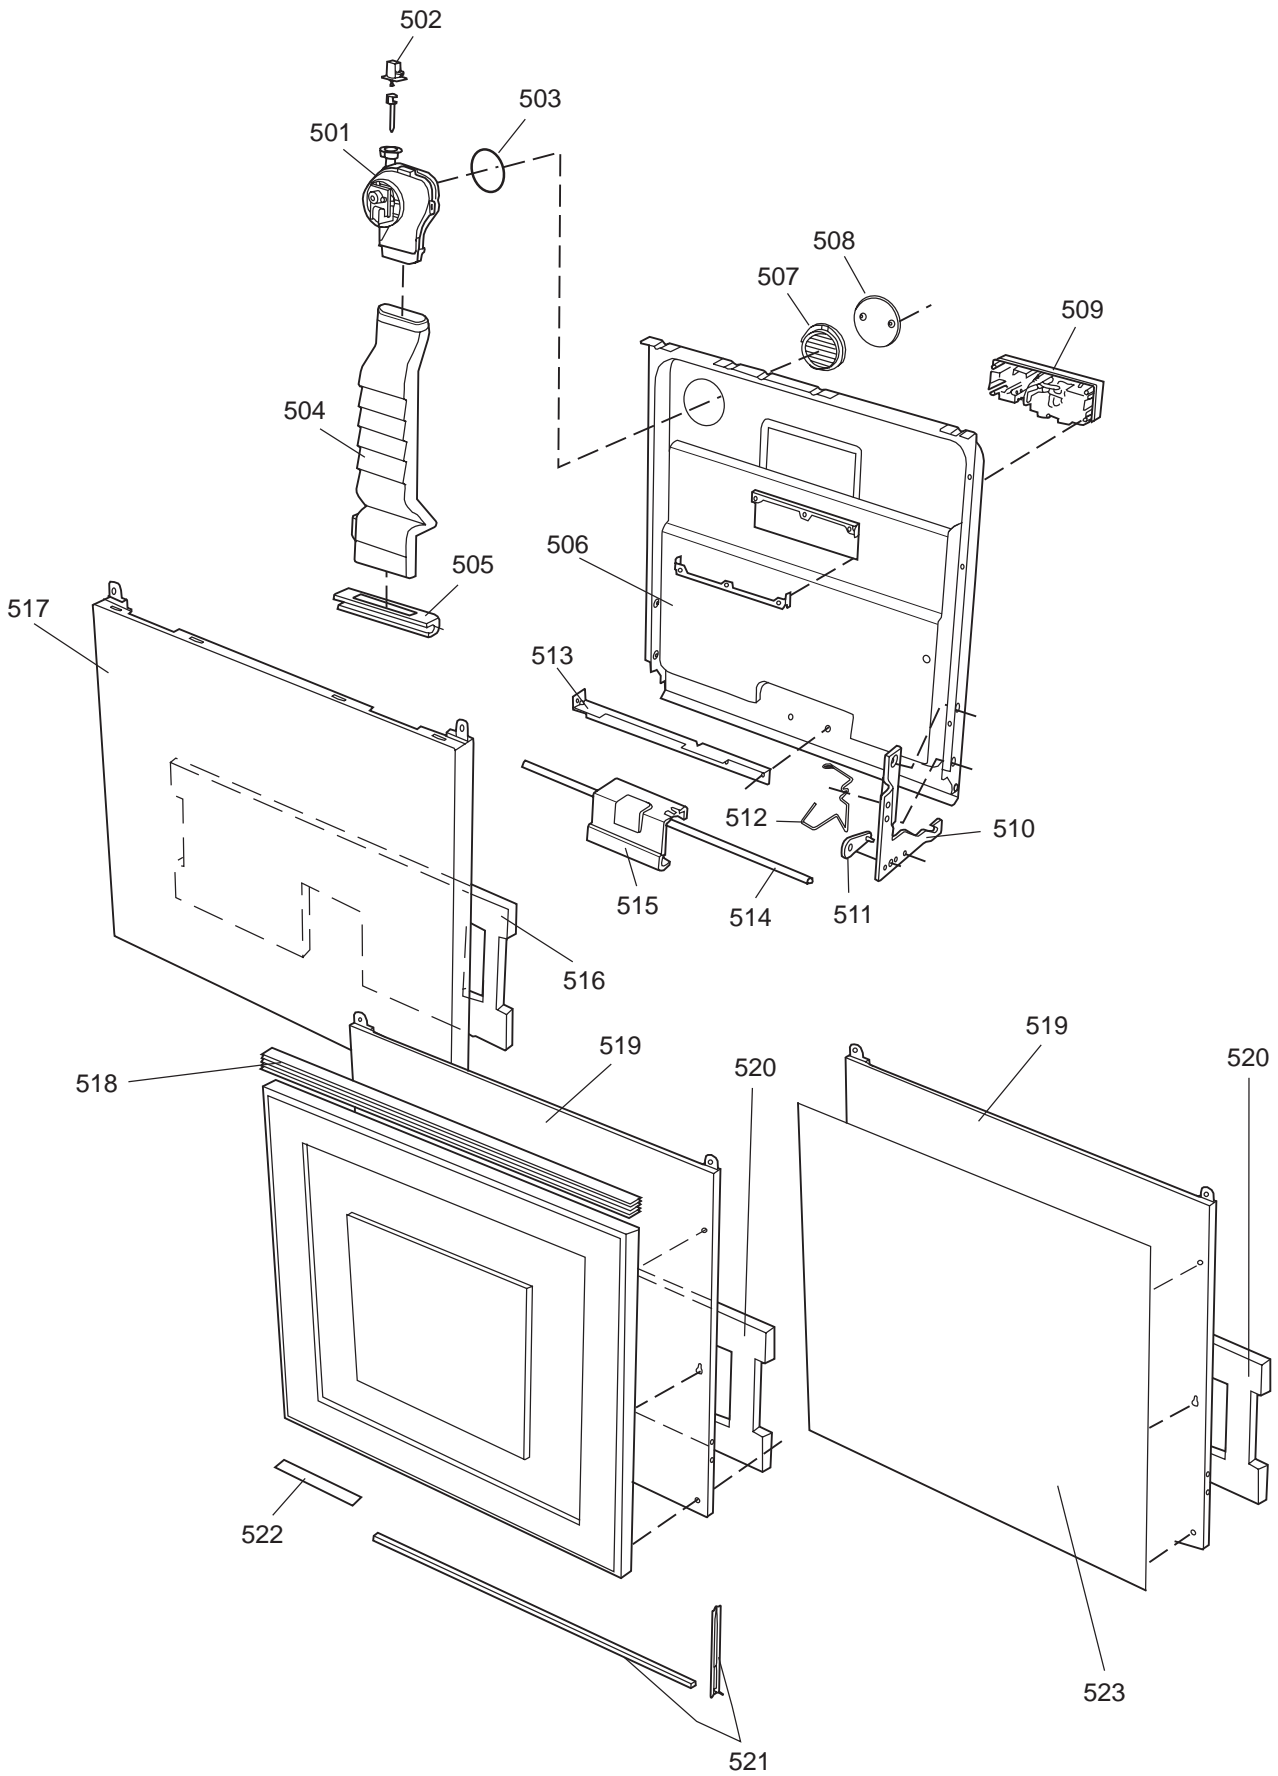

Datum
2003-03-24
Date

PANEL

CONTROL PANEL AND RELATED PARTS

Control panel and related parts

ASKO, 1555 US - White Bi (DW954)

Pos	Spare part No.	Description	Qty	Comment
601	8057541-0	Door Handle White 05/06 DW	1 Pcs	
602	8057545	Rotary catch, child safety '	1 Pcs	
603	8057546	SPRING, SafetyCatch 05/06 DW	1 Pcs	
604	8057544	Arm, SafetyCatch 05/06 DW	1 Pcs	
605	8057539	Bracket 4 Switch/Handle 05/0	1 Pcs	
605-a	8902085	Screw 20T for Plastic	2 Pcs	
606	8071098	Cover for Micro Switch	1 Pcs	
607	8055473	Door Switch - DW 05/06	1 Pcs	
608	8057542	Actuator, Doorswitch 05/06 D	1 Pcs	
609	8007078	Spring 02 Handle, DW	1 Pcs	
612	8070503-0	Decor Inserts White 1555	1 Pcs	
614	8057538-0	back for decor insert	1 Pcs	
614	8071680-0	Front Panel Asko Compl.	1 Pcs	
621	8060076	Cover, protective 05	1 Pcs	
622	8801201	Board, DW 05/06 (Not FI/Cust	1 Pcs	
622-a	8902053	Screw	2 Pcs	
623	8059767	Thermistor 05/06 DW	1 Pcs	
624	8070054	Cable set 1555	1 Pcs	
624	8059861	BASIC HARNESS DOOR DW95E	1 Pc's	
624	8059865	Basic Harness	1 Pcs	
625	8070509-0	Push Buttons 1555 White	1 Pcs	
690	8071179	INSTRUCTIONS 1555 CA/US	1 Pc's	
690	8070234	INSTRUCTIONS 1555 CA/US	1 Pc's	