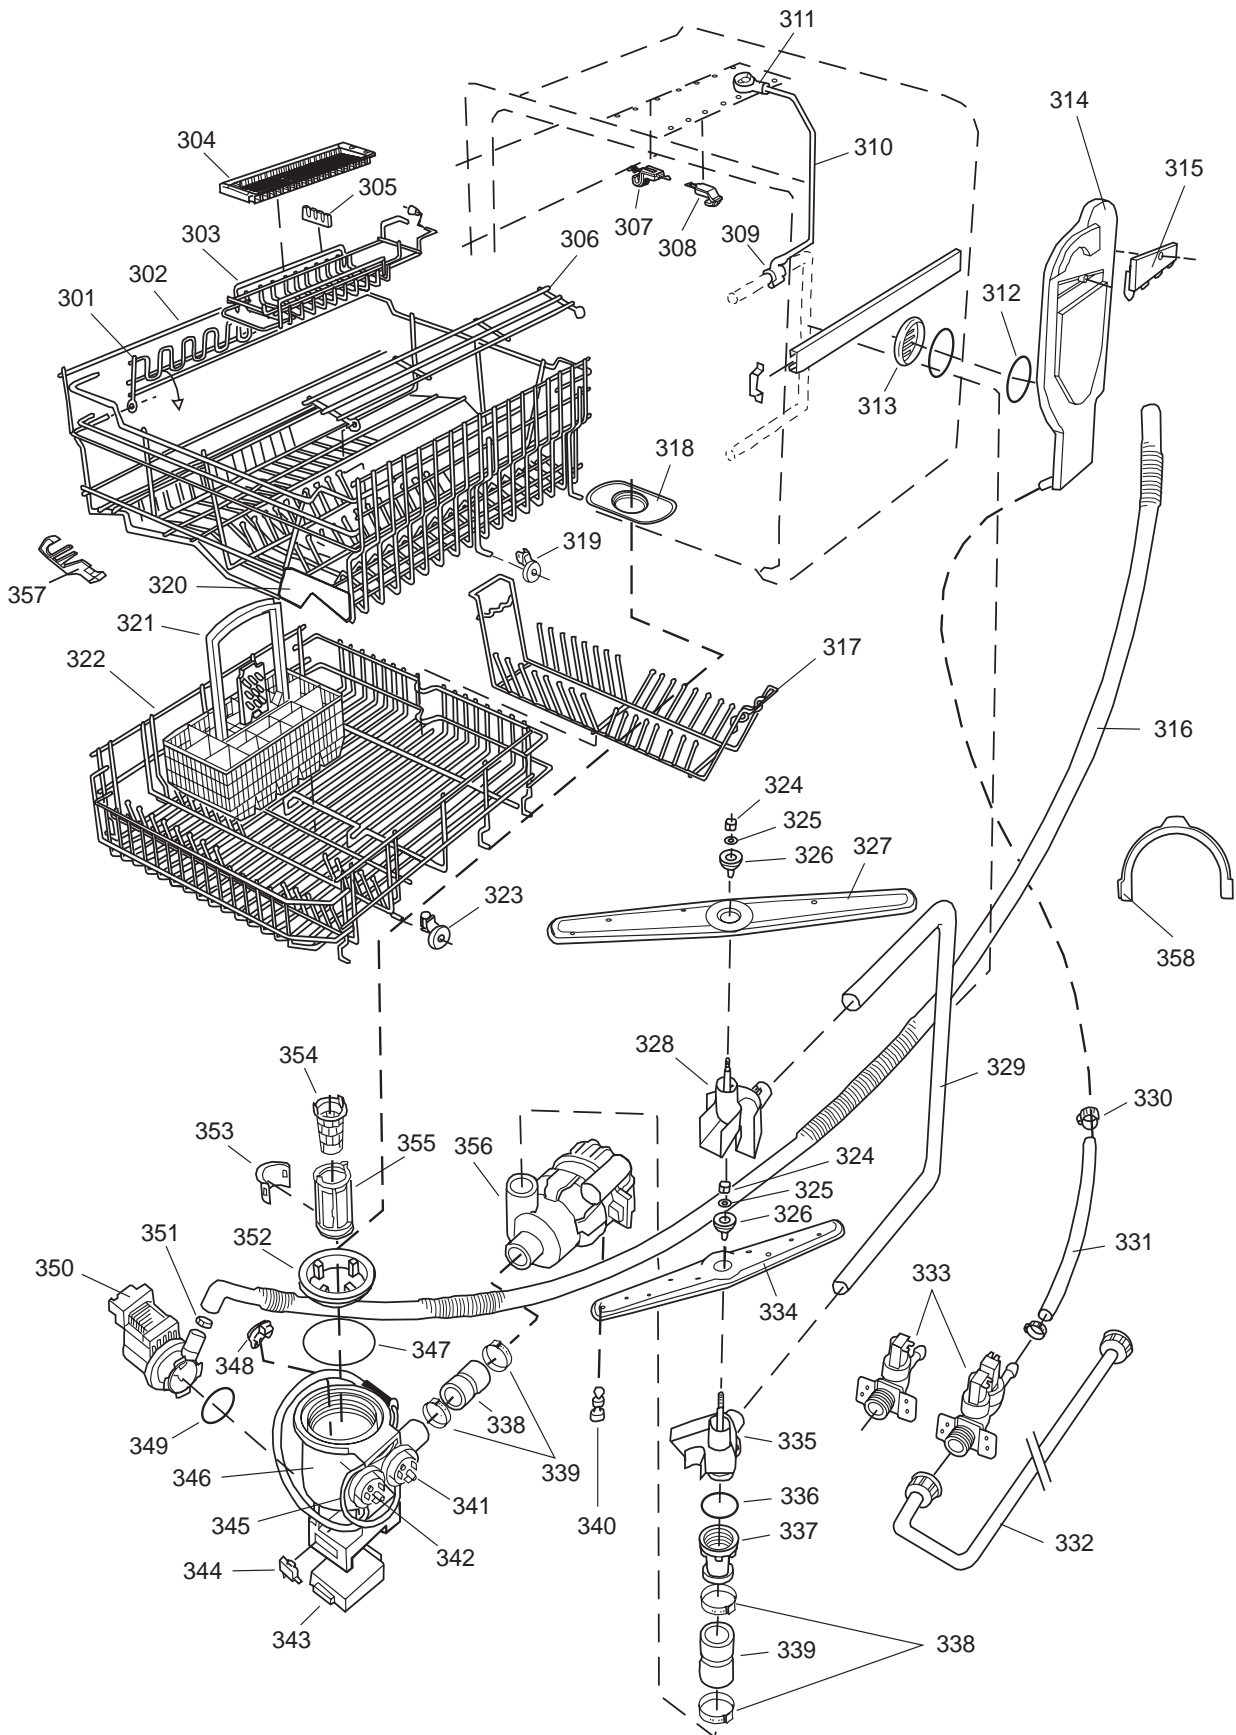

Datum

2003-03-24

Date

DISKSYSTEM

DISHWASHING SYSTEM

Dishwashing system

ASKO, 1555 US - White Bi (DW954)

Pos	Spare part No.	Description	Qty	Comment
301	8071337-36	Cup Shelf Wine Glass 05/06 D	1 Pcs	
302	8801199-36	Rack, Upper 05 & 06 DW	1 Pcs	with cup shelf
303	8057058-36	Basket knife box 05	1 Pcs	
304	8053376-77	Long Rack - Silverware Upper	1 Pcs	
305	8057505-77	Knife Holder DW 05/06	1 Pcs	
306	8071336-36	Cup Shelf 05/06 DW	1 Pcs	
307	8057502	Clip, Upper Knife Rack DW	1 Pcs	
308	8058453	Clip, Knife Basket 1800's DW	1 Pcs	
309	8057504-77	Spray Pipe Grommet Lower Gre	1 Pcs	
310	8057500	Spray pipe 05	1 Pcs	
311	8057503-77	Spray Pipe Grommet Upper Gra	1 Pcs	
313	8057536-77	Lockring Airbreak Gray	1 Pcs	
314	8057514	Sub To 8801234	1 Pcs	
316	8070304	Drain Hose 05/06 DW	1 Pcs	
316-a	8052239	Hose Clamp, Squeeze	1 Pcs	
316-b	8053642	Hose Clip	1 Pcs	
318	8059740	Strainer Upper 05/06 DW	1 Pcs	
319	8058498-77	Wheel, Upper Basket 05/06 DW	4 Pcs	
321	8801089-77	Cutlery Basket 05/06 DW	1 Pcs	
322	8801200-36	Lower Basket 05/06 DW	1 Pcs	
323	8009516-77	Rack Wheels Lower 05/06 DW	8 Pcs	
324	8901262	Nut for Spray Arm 05	2 Pcs	
325	8052095	Ceramic Washer, Spray Arm 05	2 Pcs	
326	8057070-77	Spray Arm Insert 05/06 DW	2 Pcs	
327	8072695	Spray Arm - Upper 05/06 DW	1 Pcs	
328	8057068-77	Spray Pipe Bearing Upper	1 Pcs	
329	8057063-D	Spray pipe w/upper cutlery	1 Pcs	
329	8057063	Spray pipe, inner 05	1 Pcs	
330	8052189	Hose Clamp, Squeeze	2 Pcs	
331	8070622	Ruber Hose	1 Pcs	
333	8072123	Fill Valve, Double 05/06 DW.	1 Pcs	
333-a	8902087	Screw, Plastic Housing 20 To	2 Pcs	
334	8072692	Spray Arm - Lower 05/06 DW	1 Pcs	
335	8057067-77	Lower Washarm Support 05/06	1 Pcs	
336	8901755	O-Ring Seal	1 Pcs	
337	8057069	Retainer Nut SprayArm 05/06	1 Pcs	
338	8052097	Hose Clamp, Circ. Pump 05/06	4 Pcs	
339	8057484	Hose, Circ. Pump 05/06 DW	2 Pcs	
340	8055095	BUFFER, Circumpump 03/04 DW	1 Pcs	
341	8071024	Level Switch 05/06 DW	1 Pcs	
343	8057053	Subs to 8075110	1 Pcs	
344	8060068	Micro Switch,Overfill 05/06	1 Pcs	
345	8058500	Hose Pressure Sw. 05/06 DW	1 Pcs	
346	8801123	Replaces 8075197-77. Sump 05	1 Pcs	
347	8058503	O-Ring, Sump 05/06 DW	1 Pcs	
348	8057487-79	Sump Plug DW 05/06 Cleanout	1 Pcs	
349	8002584	O-Ring, Drain Pump 05/06 DW	1 Pcs	
350	8057083	DRAINPUMP Repl.by 8072032	1 Pcs	
350	8072032	Drain Pump 05/06 DW	1 Pcs	
351	8052239	Hose Clamp, Squeeze	1 Pcs	
352	8057488	Locking ring, bottom well 05	1 Pcs	
353	8058454	Cover Str. Basket 05/06 DW	1 Pcs	
354	8057972-77	Strainer Basket Grey 05/06 D	1 Pcs	
355	8057486-77	Filter, fine 05 & 06 DW	1 Pcs	
356	8071250	Circ. Pump 05/06 DW	1 Pcs	
356-a	8075380	capacitor D3000	1 Pcs	
358	8072528-77	Holder Outlet Hose	1 Pcs	
358	8050805	GOOSE NECK for DRAIN HOSE	1 Pcs