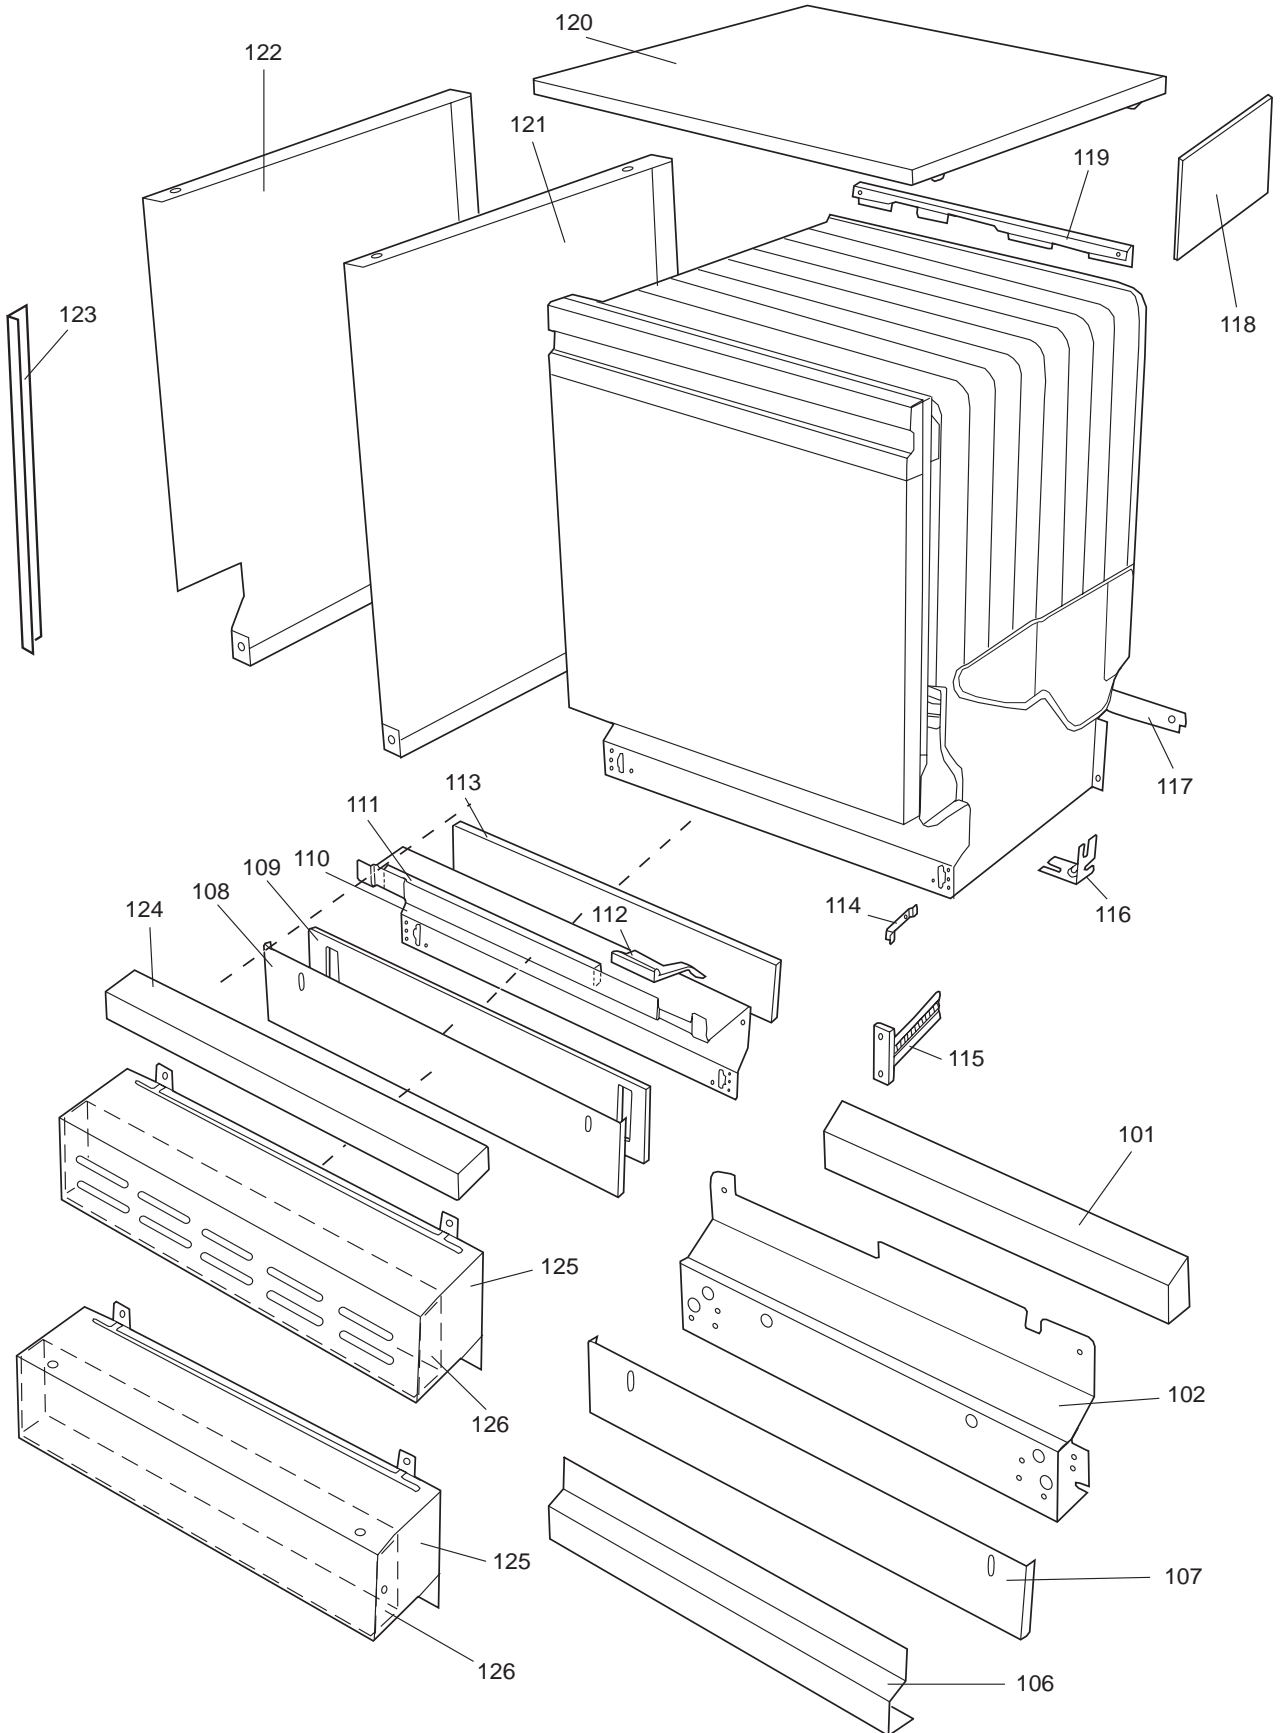

Datum
2003-03-24
Date

YTTERHÖLJE

CASING AND RELATED PARTS

Casing and related parts

ASKO, 1555 US - White Bi (DW954)

Pos	Spare part No.	Description	Qty	Comment
108	8059758-0	Toe Kick, White DW 05/06 US	1 Pcs	
108-a	8900944-0	Screw, white 20 torx	2 Pcs	
109	8070743	Insulation, Toe-Kick 05/06 D	1 Pcs	
110	8057526	Guard Plate DW05 & 06	1 Pcs	
110-a	8902357	Screw	4 Pcs	
111	8060041	Sealing strip, protect plte	1 Pcs	
112	8058486	Drip Guard Overflow 05/06 DW	1 Pcs	
113	8058353	Sound Absorb Guard	1 Pcs	
114	8057550	Spring Adj. Bracket 05/06 DW	2 Pcs	
114-a	8902131	Screw, disc.jh 11-99	2 Pcs	
115	8057549	Bracket/Toe Kick 05/06 DW	2 Pcs	
124	8070615	Sealing Lower Panel DW 05/06	1 Pcs	
125	8057100-S-0	Lower Panel, 05/06 DW	1 Pcs	
125-a	8900352	Screw Access Panel 05/06	2 Pcs	
125-b	8009769	Plug - Decor Frame White	4 Pcs	
126	8070612	Insul, lower panel 05 & 06 D	1 Pcs