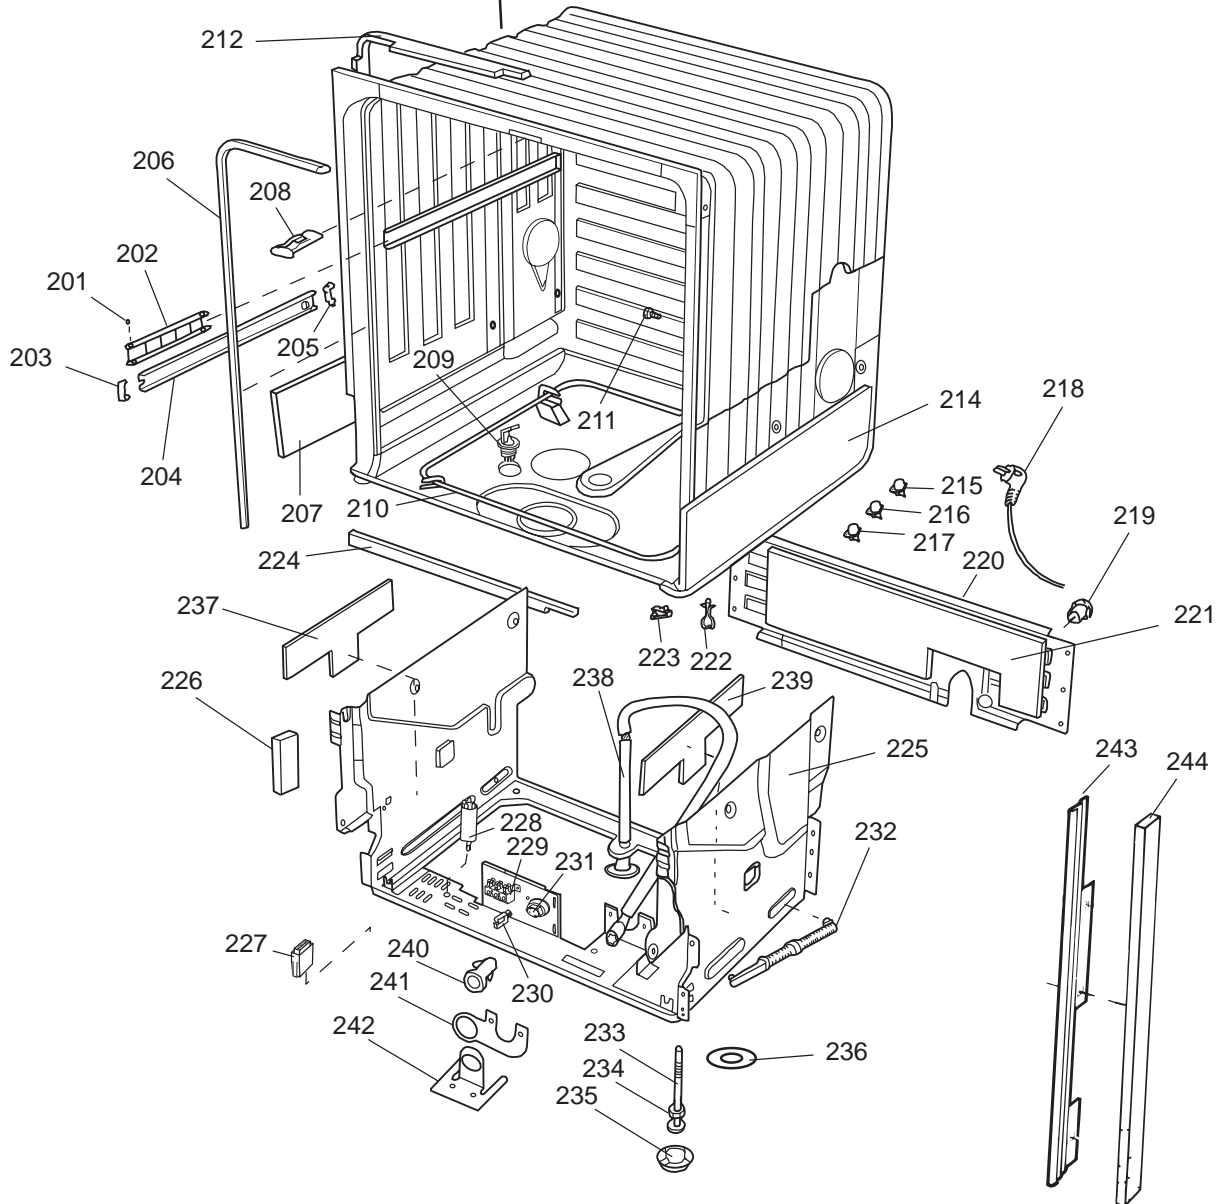

Datum
2003-03-24
Date

BEHÅLLARE

CONTAINER AND RELATED PARTS

Container and related parts

ASKO, 1555 US - White Bi (DW954)

Pos	Spare part No.	Description	Qty	Comment
201	8057977	Bearing Upper Rail 05/06 DW	8 Pcs	
202	8058638-77	Ball Holder, Upper Rail DW	2 Pcs	
203	8057979-77	Rack Stop Grey 05/06 DW	2 Pcs	
204	8057052	Guide Rail '05 '06 DW	2 Pcs	
205	8057978-77	Rail Stop - Back Grey 05/06	2 Pcs	
206	8057489	Tub Seal 05/06 DW	1 Pcs	
207	8060034	Sound absorbing slab,casing	1 Pcs	
208	8801098	Lock Catch Kit 05'06 D/W	1 Pcs	
210	8002370	Protective Collar	2 Pcs	
210	8057077	Heating Element DW 05/06 140	1 Pcs	
211	8901110	Screw w/O-Ring DW 05/06 25-T	4 Pcs	
212	8070613	Sealing Strip Casing	1 Pcs	
214	8060035	Sound absorbing slab,casing	1 Pcs	
216	8002579	T-Stat 05/06 DW Overheat	1 Pcs	
222	8070142	Cable holder, rear 05	1 Pcs	
223	8058495	Cable holder, door 05	1 Pcs	
224	8060033	Sound Absorb	1 Pcs	
225	8057523	Bottom and Side support '05	1 Pcs	
228	8058558	RFI 05/06 WM	1 Pcs	
229	8050251	Terminal Block DW All	1 Pcs	
229-a	8900357	Screw, terminal block	1 Pcs	
230	8059991	Cable holder, supply line 05	1 Pcs	
231	8006948	Grommet	1 Pcs	
232	8058491-77	Door Spring 05/06 for 0-7 lb	2 Pcs	
233	8057062	Subs to 8074877	4 Pcs	
234	8901156	Nut, Levelling Legs	4 Pcs	
235	8051957	Slide, foot 02 DW	2 Pcs	
236	8072119	Washer	4 Pcs	
239	8058352	Sound Absorb Outer	2 Pcs	
241	8060255	No longer Avail. po# 8008- H	1 Pcs	
242	8070495	Inlet Valve Mount	1 Pcs	
242-a	8900327	Screw 20 Torx, Self Tapping	2 Pcs	
243	8059761-0	Filler Strip - Left DW - Whi	1 Pcs	
243	8059762-0	Filler Strip, Right 05/06 DW	1 Pcs	
243-a	8900646	Screw 20 Torx SS	4 Pcs	
244	8070614	Insulation,fill strip 05&06	2 Pcs	
245	8054916	Reflector, light DW	1 Pcs	
246	8054915	Protection Lamp	1 Pcs	
247	8053087	Interior Light, Housing All	1 Pcs	
247-a	8901097	Screw, Terminal	1 Pcs	
247-b	8901242	Nut	1 Pcs	
247-c	8901413	Lock Washer, laundry tops	1 Pcs	
248	8901763	O-Ring, Interior Light All D	1 Pcs	
249	8053086	Lock Ring Light 05/06 DW	1 Pcs	
250	8901592	Filter Dryer Clip	2 Pcs	
251	8055148	Interior Light Bulb DW	1 Pcs	
252	8059968	Cable channel, light 05	1 Pcs	
253	8058469	Micro switch, light 05	1 Pcs	
254	8054907	BRACKET, LAMP SWITCH	1 Pcs	
254-a	8902087	Screw, Plastic Housing 20 To	1 Pcs	