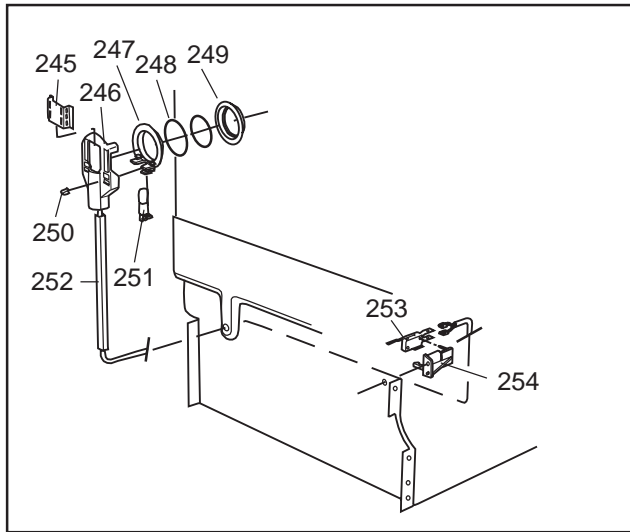

Datum
2003-03-24
Date

BEHÅLLARE

CONTAINER AND RELATED PARTS

Container and related parts

ASKO, 1555 US - White Bi (DW954)

Pos	Spare part No.	Description	Qty	Comment
201	8057977	Bearing Upper Rail 05/06 DW	8 Pcs	
202	8058638-77	Ball Holder, Upper Rail DW	2 Pcs	
203	8057979-77	Rack Stop Grey 05/06 DW	2 Pcs	
204	8057052	Guide Rail '05 '06 DW	2 Pcs	
205	8057978-77	Rail Stop - Back Grey 05/06	2 Pcs	
206	8057489	Tub Seal 05/06 DW	1 Pcs	
207	8060034	Sound absorbing slab,casing	1 Pcs	
208	8801098	Lock Catch Kit 05'06 D/W	1 Pcs	
210	8002370	Protective Collar	2 Pcs	
210	8057077	Heating Element DW 05/06 140	1 Pcs	
211	8901110	Screw w/O-Ring DW 05/06 25-T	4 Pcs	
212	8070613	Sealing Strip Casing	1 Pcs	
214	8060035	Sound absorbing slab,casing	1 Pcs	
216	8002579	T-Stat 05/06 DW Overheat	1 Pcs	
222	8070142	Cable holder, rear 05	1 Pcs	
223	8058495	Cable holder, door 05	1 Pcs	
224	8060033	Sound Absorb	1 Pcs	
225	8057523	Bottom and Side support '05	1 Pcs	
228	8058558	RFI 05/06 WM	1 Pcs	
229	8050251	Terminal Block DW All	1 Pcs	
229-a	8900357	Screw, terminal block	1 Pcs	
230	8059991	Cable holder, supply line 05	1 Pcs	
231	8006948	Grommet	1 Pcs	
232	8058491-77	Door Spring 05/06 for 0-7 lb	2 Pcs	
233	8057062	Subs to 8074877	4 Pcs	
234	8901156	Nut, Levelling Legs	4 Pcs	
235	8051957	Slide, foot 02 DW	2 Pcs	
236	8072119	Washer	4 Pcs	
239	8058352	Sound Absorb Outer	2 Pcs	
241	8060255	No longer Avail. po# 8008- H	1 Pcs	
242	8070495	Inlet Valve Mount	1 Pcs	
242-a	8900327	Screw 20 Torx, Self Tapping	2 Pcs	
243	8059761-0	Filler Strip - Left DW - Whi	1 Pcs	
243	8059762-0	Filler Strip, Right 05/06 DW	1 Pcs	
243-a	8900646	Screw 20 Torx SS	4 Pcs	
244	8070614	Insulation,fill strip 05&06	2 Pcs	
245	8054916	Reflector, light DW	1 Pcs	
246	8054915	Protection Lamp	1 Pcs	
247	8053087	Interior Light, Housing All	1 Pcs	
247-a	8901097	Screw, Terminal	1 Pcs	
247-b	8901242	Nut	1 Pcs	
247-c	8901413	Lock Washer, laundry tops	1 Pcs	
248	8901763	O-Ring, Interior Light All D	1 Pcs	
249	8053086	Lock Ring Light 05/06 DW	1 Pcs	
250	8901592	Filter Dryer Clip	2 Pcs	
251	8055148	Interior Light Bulb DW	1 Pcs	
252	8059968	Cable channel, light 05	1 Pcs	
253	8058469	Micro switch, light 05	1 Pcs	
254	8054907	BRACKET, LAMP SWITCH	1 Pcs	
254-a	8902087	Screw, Plastic Housing 20 To	1 Pcs	