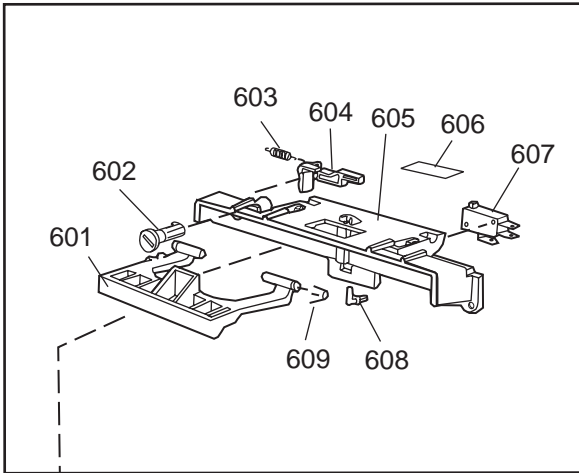

Datum
2003-03-24
Date

PANEL

CONTROL PANEL AND RELATED PARTS

Control panel and related parts

ASKO, 1555 US - White Bi (DW954)

Pos	Spare part No.	Description	Qty	Comment
601	8057541-0	Door Handle White 05/06 DW	1 Pcs	
602	8057545	Rotary catch, child safety '	1 Pcs	
603	8057546	SPRING, SafetyCatch 05/06 DW	1 Pcs	
604	8057544	Arm, SafetyCatch 05/06 DW	1 Pcs	
605	8057539	Bracket 4 Switch/Handle 05/0	1 Pcs	
605-a	8902085	Screw 20T for Plastic	2 Pcs	
606	8071098	Cover for Micro Switch	1 Pcs	
607	8055473	Door Switch - DW 05/06	1 Pcs	
608	8057542	Actuator, Doorswitch 05/06 D	1 Pcs	
609	8007078	Spring 02 Handle, DW	1 Pcs	
612	8070503-0	Decor Inserts White 1555	1 Pcs	
614	8057538-0	back for decor insert	1 Pcs	
614	8071680-0	Front Panel Asko Compl.	1 Pcs	
621	8060076	Cover, protective 05	1 Pcs	
622	8801201	Board, DW 05/06 (Not FI/Cust	1 Pcs	
622-a	8902053	Screw	2 Pcs	
623	8059767	Thermistor 05/06 DW	1 Pcs	
624	8070054	Cable set 1555	1 Pcs	
624	8059861	BASIC HARNESS DOOR DW95E	1 Pc's	
624	8059865	Basic Harness	1 Pcs	
625	8070509-0	Push Buttons 1555 White	1 Pcs	
690	8071179	INSTRUCTIONS 1555 CA/US	1 Pc's	
690	8070234	INSTRUCTIONS 1555 CA/US	1 Pc's