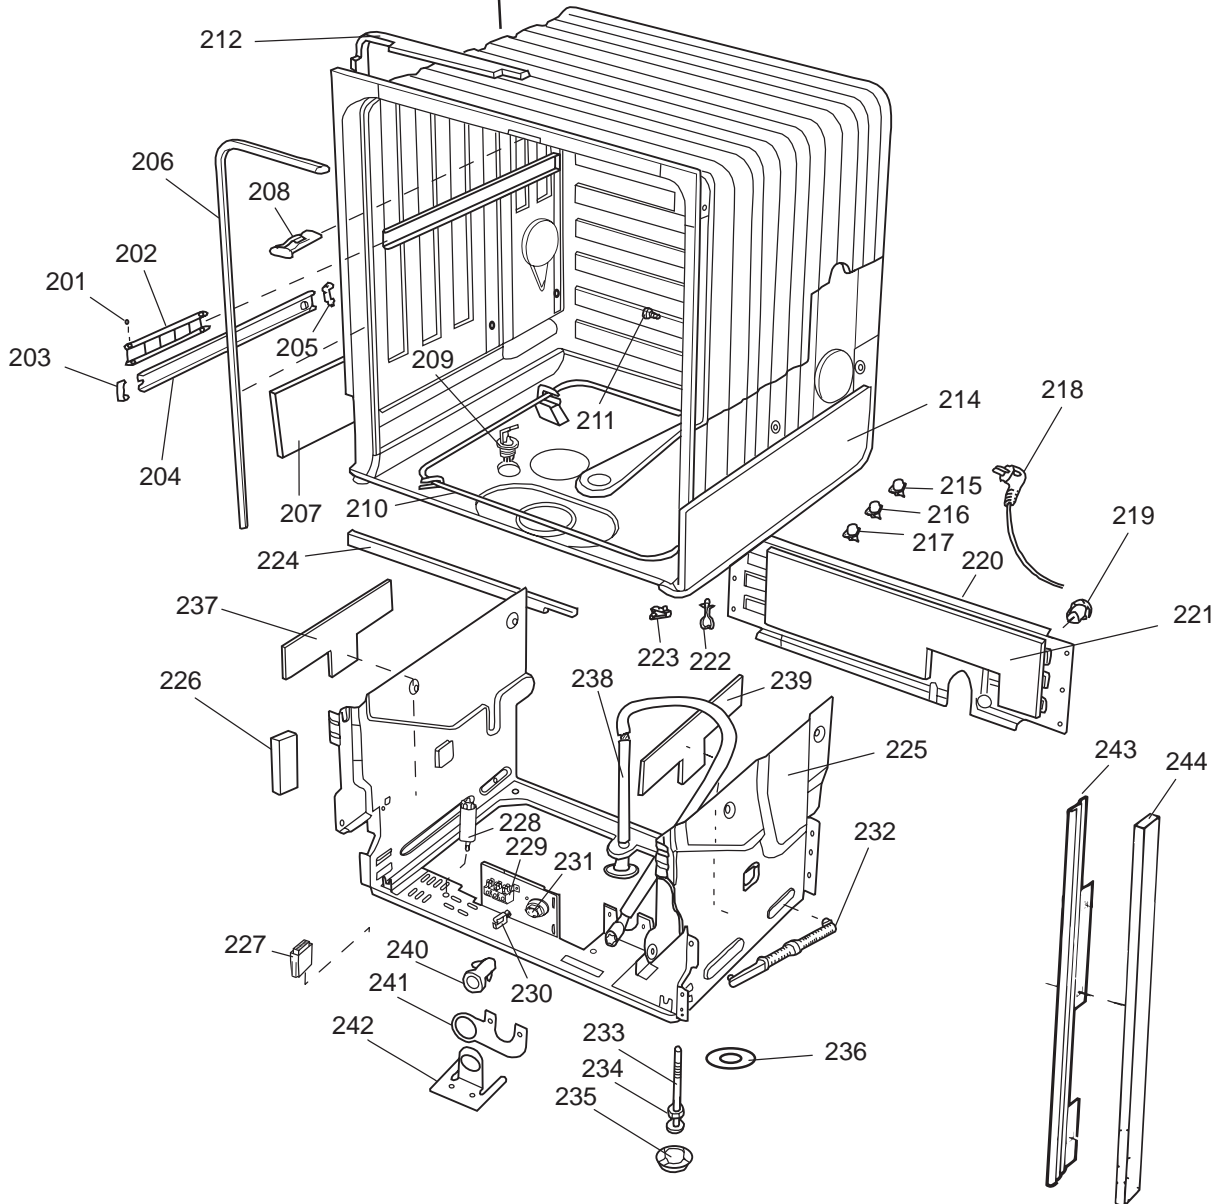

Datum
2003-03-24
Date

BEHÅLLARE

CONTAINER AND RELATED PARTS

Container and related parts

ASKO, 1555 US - White Bi (DW954)

Pos	Spare part No.	Description	Qty	Comment
201	8057977	Bearing Upper Rail 05/06 DW	8 Pcs	
202	8058638-77	Ball Holder, Upper Rail DW	2 Pcs	
203	8057979-77	Rack Stop Grey 05/06 DW	2 Pcs	
204	8057052	Guide Rail '05 '06 DW	2 Pcs	
205	8057978-77	Rail Stop - Back Grey 05/06	2 Pcs	
206	8057489	Tub Seal 05/06 DW	1 Pcs	
207	8060034	Sound absorbing slab,casing	1 Pcs	
208	8801098	Lock Catch Kit 05'06 D/W	1 Pcs	
210	8002370	Protective Collar	2 Pcs	
210	8057077	Heating Element DW 05/06 140	1 Pcs	
211	8901110	Screw w/O-Ring DW 05/06 25-T	4 Pcs	
212	8070613	Sealing Strip Casing	1 Pcs	
214	8060035	Sound absorbing slab,casing	1 Pcs	
216	8002579	T-Stat 05/06 DW Overheat	1 Pcs	
222	8070142	Cable holder, rear 05	1 Pcs	
223	8058495	Cable holder, door 05	1 Pcs	
224	8060033	Sound Absorb	1 Pcs	
225	8057523	Bottom and Side support '05	1 Pcs	
228	8058558	RFI 05/06 WM	1 Pcs	
229	8050251	Terminal Block DW All	1 Pcs	
229-a	8900357	Screw, terminal block	1 Pcs	
230	8059991	Cable holder, supply line 05	1 Pcs	
231	8006948	Grommet	1 Pcs	
232	8058491-77	Door Spring 05/06 for 0-7 lb	2 Pcs	
233	8057062	Subs to 8074877	4 Pcs	
234	8901156	Nut, Levelling Legs	4 Pcs	
235	8051957	Slide, foot 02 DW	2 Pcs	
236	8072119	Washer	4 Pcs	
239	8058352	Sound Absorb Outer	2 Pcs	
241	8060255	No longer Avail. po# 8008- H	1 Pcs	
242	8070495	Inlet Valve Mount	1 Pcs	
242-a	8900327	Screw 20 Torx, Self Tapping	2 Pcs	
243	8059761-0	Filler Strip - Left DW - Whi	1 Pcs	
243	8059762-0	Filler Strip, Right 05/06 DW	1 Pcs	
243-a	8900646	Screw 20 Torx SS	4 Pcs	
244	8070614	Insulation,fill strip 05&06	2 Pcs	
245	8054916	Reflector, light DW	1 Pcs	
246	8054915	Protection Lamp	1 Pcs	
247	8053087	Interior Light, Housing All	1 Pcs	
247-a	8901097	Screw, Terminal	1 Pcs	
247-b	8901242	Nut	1 Pcs	
247-c	8901413	Lock Washer, laundry tops	1 Pcs	
248	8901763	O-Ring, Interior Light All D	1 Pcs	
249	8053086	Lock Ring Light 05/06 DW	1 Pcs	
250	8901592	Filter Dryer Clip	2 Pcs	
251	8055148	Interior Light Bulb DW	1 Pcs	
252	8059968	Cable channel, light 05	1 Pcs	
253	8058469	Micro switch, light 05	1 Pcs	
254	8054907	BRACKET, LAMP SWITCH	1 Pcs	
254-a	8902087	Screw, Plastic Housing 20 To	1 Pcs	