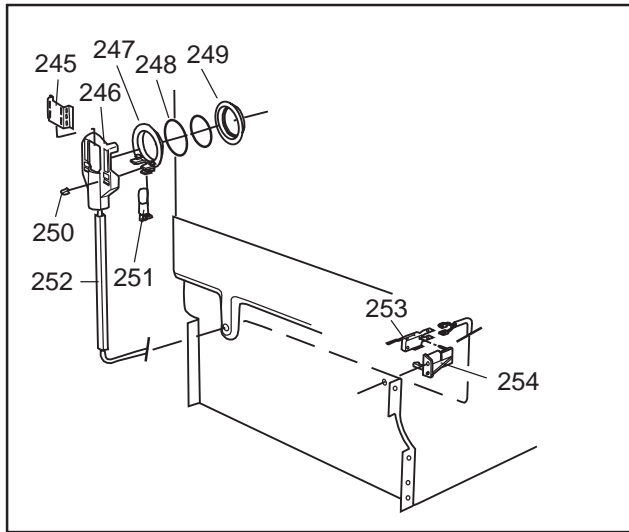

Datum
2003-03-24
Date

BEHÅLLARE

CONTAINER AND RELATED PARTS

Container and related parts

ASKO, 1555 US - White Bi (DW954)

Pos	Spare part No.	Description	Qty	Comment
201	8057977	Bearing Upper Rail 05/06 DW	8 Pcs	
202	8058638-77	Ball Holder, Upper Rail DW	2 Pcs	
203	8057979-77	Rack Stop Grey 05/06 DW	2 Pcs	
204	8057052	Guide Rail '05 '06 DW	2 Pcs	
205	8057978-77	Rail Stop - Back Grey 05/06	2 Pcs	
206	8057489	Tub Seal 05/06 DW	1 Pcs	
207	8060034	Sound absorbing slab,casing	1 Pcs	
208	8801098	Lock Catch Kit 05'06 D/W	1 Pcs	
210	8002370	Protective Collar	2 Pcs	
210	8057077	Heating Element DW 05/06 140	1 Pcs	
211	8901110	Screw w/O-Ring DW 05/06 25-T	4 Pcs	
212	8070613	Sealing Strip Casing	1 Pcs	
214	8060035	Sound absorbing slab,casing	1 Pcs	
216	8002579	T-Stat 05/06 DW Overheat	1 Pcs	
222	8070142	Cable holder, rear 05	1 Pcs	
223	8058495	Cable holder, door 05	1 Pcs	
224	8060033	Sound Absorb	1 Pcs	
225	8057523	Bottom and Side support '05	1 Pcs	
228	8058558	RFI 05/06 WM	1 Pcs	
229	8050251	Terminal Block DW All	1 Pcs	
229-a	8900357	Screw, terminal block	1 Pcs	
230	8059991	Cable holder, supply line 05	1 Pcs	
231	8006948	Grommet	1 Pcs	
232	8058491-77	Door Spring 05/06 for 0-7 lb	2 Pcs	
233	8057062	Subs to 8074877	4 Pcs	
234	8901156	Nut, Levelling Legs	4 Pcs	
235	8051957	Slide, foot 02 DW	2 Pcs	
236	8072119	Washer	4 Pcs	
239	8058352	Sound Absorb Outer	2 Pcs	
241	8060255	No longer Avail. po# 8008- H	1 Pcs	
242	8070495	Inlet Valve Mount	1 Pcs	
242-a	8900327	Screw 20 Torx, Self Tapping	2 Pcs	
243	8059761-0	Filler Strip - Left DW - Whi	1 Pcs	
243	8059762-0	Filler Strip, Right 05/06 DW	1 Pcs	
243-a	8900646	Screw 20 Torx SS	4 Pcs	
244	8070614	Insulation,fill strip 05&06	2 Pcs	
245	8054916	Reflector, light DW	1 Pcs	
246	8054915	Protection Lamp	1 Pcs	
247	8053087	Interior Light, Housing All	1 Pcs	
247-a	8901097	Screw, Terminal	1 Pcs	
247-b	8901242	Nut	1 Pcs	
247-c	8901413	Lock Washer, laundry tops	1 Pcs	
248	8901763	O-Ring, Interior Light All D	1 Pcs	
249	8053086	Lock Ring Light 05/06 DW	1 Pcs	
250	8901592	Filter Dryer Clip	2 Pcs	
251	8055148	Interior Light Bulb DW	1 Pcs	
252	8059968	Cable channel, light 05	1 Pcs	
253	8058469	Micro switch, light 05	1 Pcs	
254	8054907	BRACKET, LAMP SWITCH	1 Pcs	
254-a	8902087	Screw, Plastic Housing 20 To	1 Pcs	