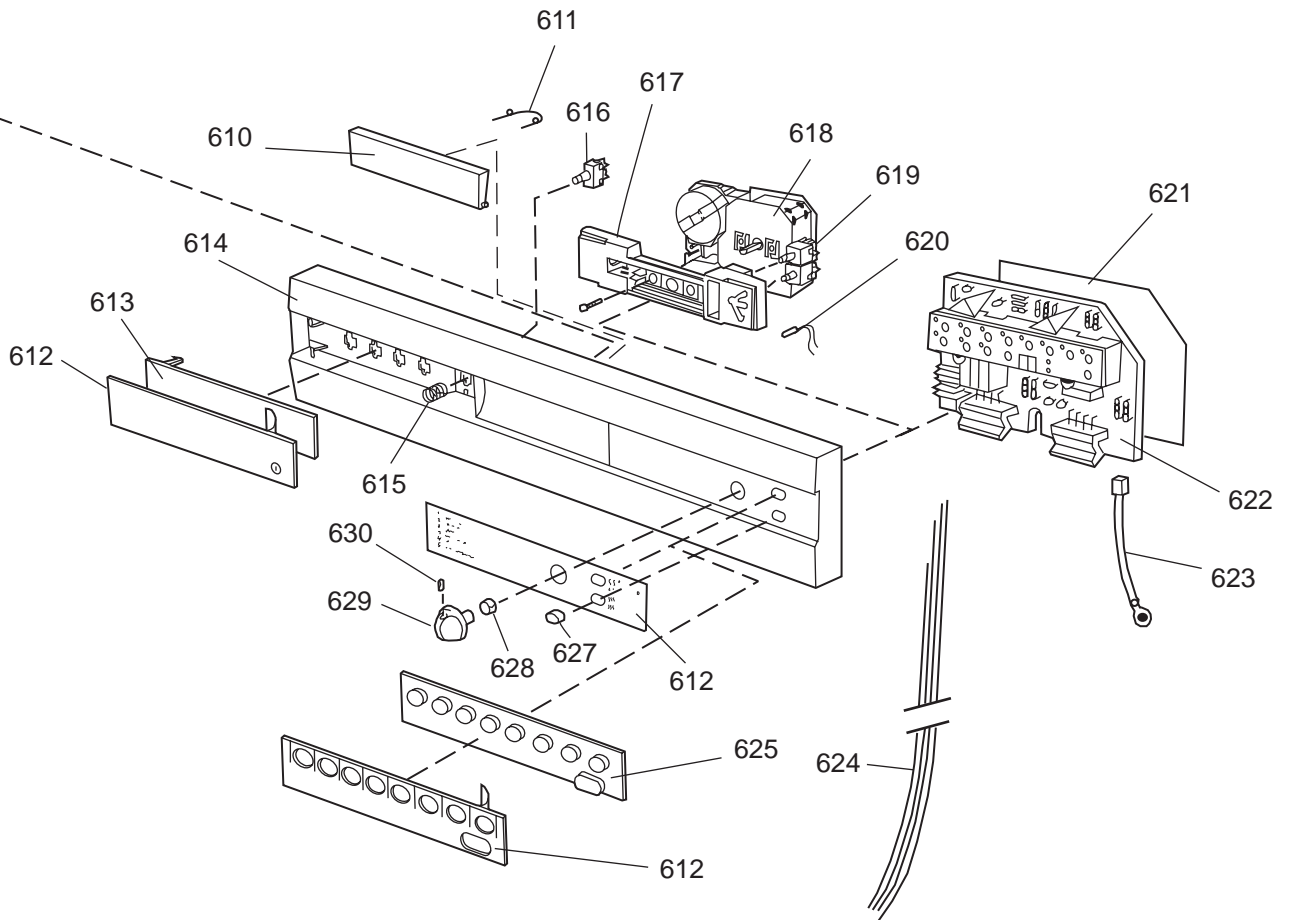

Casing and related parts

ASKO, 1555 US - White Bi (DW954)

Pos	Spare part No.	Description	Qty	Comment
108	8059758-0	Toe Kick, White DW 05/06 US	1 Pcs	
108-a	8900944-0	Screw, white 20 torx	2 Pcs	
109	8070743	Insulation, Toe-Kick 05/06 D	1 Pcs	
110	8057526	Guard Plate DW05 & 06	1 Pcs	
110-a	8902357	Screw	4 Pcs	
111	8060041	Sealing strip, protect plte	1 Pcs	
112	8058486	Drip Guard Overflow 05/06 DW	1 Pcs	
113	8058353	Sound Absorb Guard	1 Pcs	
114	8057550	Spring Adj. Bracket 05/06 DW	2 Pcs	
114-a	8902131	Screw, disc.jh 11-99	2 Pcs	
115	8057549	Bracket/Toe Kick 05/06 DW	2 Pcs	
124	8070615	Sealing Lower Panel DW 05/06	1 Pcs	
125	8057100-S-0	Lower Panel, 05/06 DW	1 Pcs	
125-a	8900352	Screw Access Panel 05/06	2 Pcs	
125-b	8009769	Plug - Decor Frame White	4 Pcs	
126	8070612	Insul, lower panel 05 & 06 D	1 Pcs	

Datum
2003-03-24
Date

PANEL

CONTROL PANEL AND RELATED PARTS

Control panel and related parts

ASKO, 1555 US - White Bi (DW954)

Pos	Spare part No.	Description	Qty	Comment
601	8057541-0	Door Handle White 05/06 DW	1 Pcs	
602	8057545	Rotary catch, child safety '	1 Pcs	
603	8057546	SPRING, SafetyCatch 05/06 DW	1 Pcs	
604	8057544	Arm, SafetyCatch 05/06 DW	1 Pcs	
605	8057539	Bracket 4 Switch/Handle 05/0	1 Pcs	
605-a	8902085	Screw 20T for Plastic	2 Pcs	
606	8071098	Cover for Micro Switch	1 Pcs	
607	8055473	Door Switch - DW 05/06	1 Pcs	
608	8057542	Actuator, Doorswitch 05/06 D	1 Pcs	
609	8007078	Spring 02 Handle, DW	1 Pcs	
612	8070503-0	Decor Inserts White 1555	1 Pcs	
614	8057538-0	back for decor insert	1 Pcs	
614	8071680-0	Front Panel Asko Compl.	1 Pcs	
621	8060076	Cover, protective 05	1 Pcs	
622	8801201	Board, DW 05/06 (Not FI/Cust	1 Pcs	
622-a	8902053	Screw	2 Pcs	
623	8059767	Thermistor 05/06 DW	1 Pcs	
624	8070054	Cable set 1555	1 Pcs	
624	8059861	BASIC HARNESS DOOR DW95E	1 Pc's	
624	8059865	Basic Harness	1 Pcs	
625	8070509-0	Push Buttons 1555 White	1 Pcs	
690	8071179	INSTRUCTIONS 1555 CA/US	1 Pc's	
690	8070234	INSTRUCTIONS 1555 CA/US	1 Pc's	