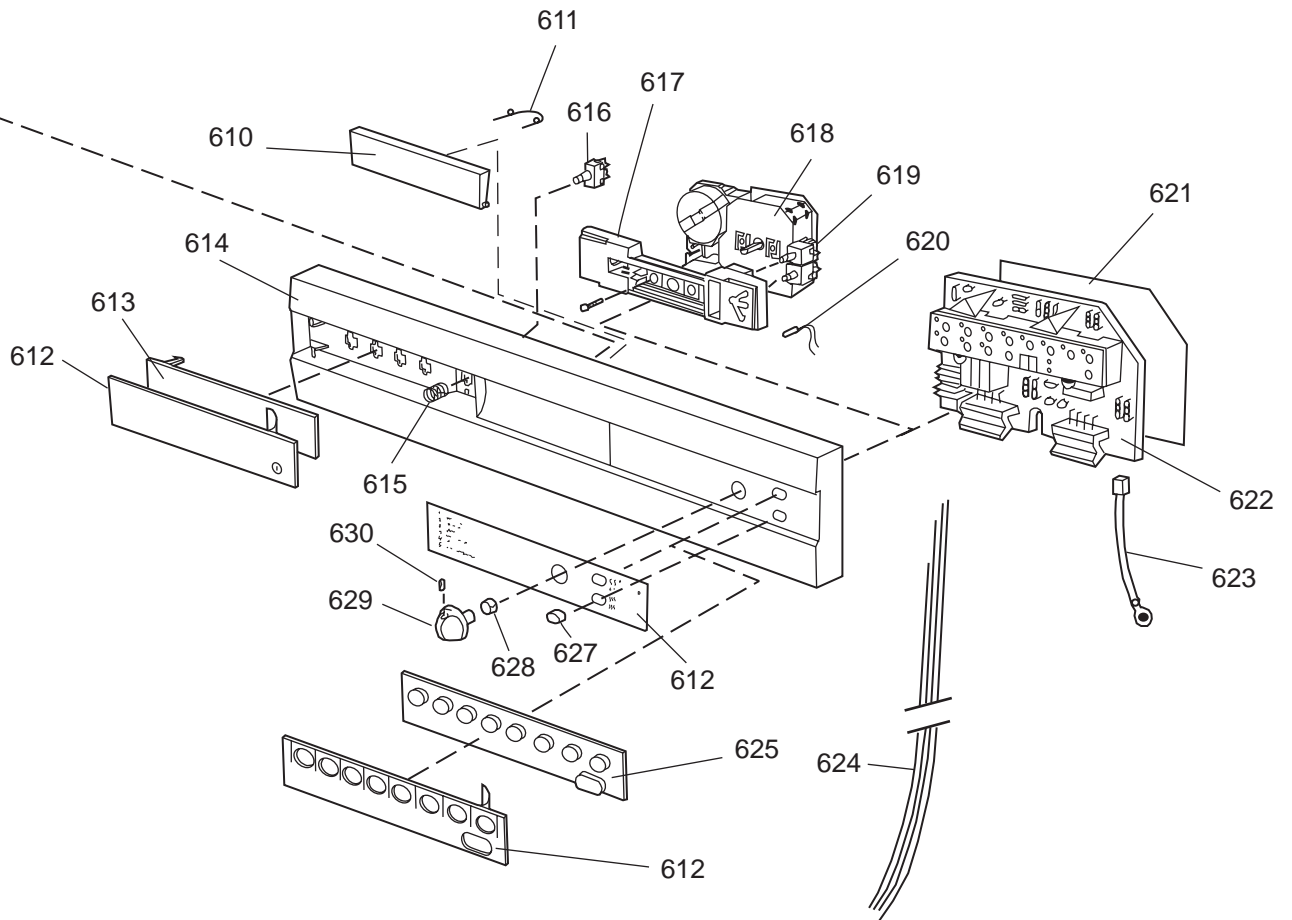

Datum
2003-03-24
Date

PANEL

CONTROL PANEL AND RELATED PARTS

Control panel and related parts

ASKO, 1555 US - White Bi (DW954)

Pos	Spare part No.	Description	Qty	Comment
601	8057541-0	Door Handle White 05/06 DW	1 Pcs	
602	8057545	Rotary catch, child safety '	1 Pcs	
603	8057546	SPRING, SafetyCatch 05/06 DW	1 Pcs	
604	8057544	Arm, SafetyCatch 05/06 DW	1 Pcs	
605	8057539	Bracket 4 Switch/Handle 05/0	1 Pcs	
605-a	8902085	Screw 20T for Plastic	2 Pcs	
606	8071098	Cover for Micro Switch	1 Pcs	
607	8055473	Door Switch - DW 05/06	1 Pcs	
608	8057542	Actuator, Doorswitch 05/06 D	1 Pcs	
609	8007078	Spring 02 Handle, DW	1 Pcs	
612	8070503-0	Decor Inserts White 1555	1 Pcs	
614	8057538-0	back for decor insert	1 Pcs	
614	8071680-0	Front Panel Asko Compl.	1 Pcs	
621	8060076	Cover, protective 05	1 Pcs	
622	8801201	Board, DW 05/06 (Not FI/Cust	1 Pcs	
622-a	8902053	Screw	2 Pcs	
623	8059767	Thermistor 05/06 DW	1 Pcs	
624	8070054	Cable set 1555	1 Pcs	
624	8059861	BASIC HARNESS DOOR DW95E	1 Pc's	
624	8059865	Basic Harness	1 Pcs	
625	8070509-0	Push Buttons 1555 White	1 Pcs	
690	8071179	INSTRUCTIONS 1555 CA/US	1 Pc's	
690	8070234	INSTRUCTIONS 1555 CA/US	1 Pc's