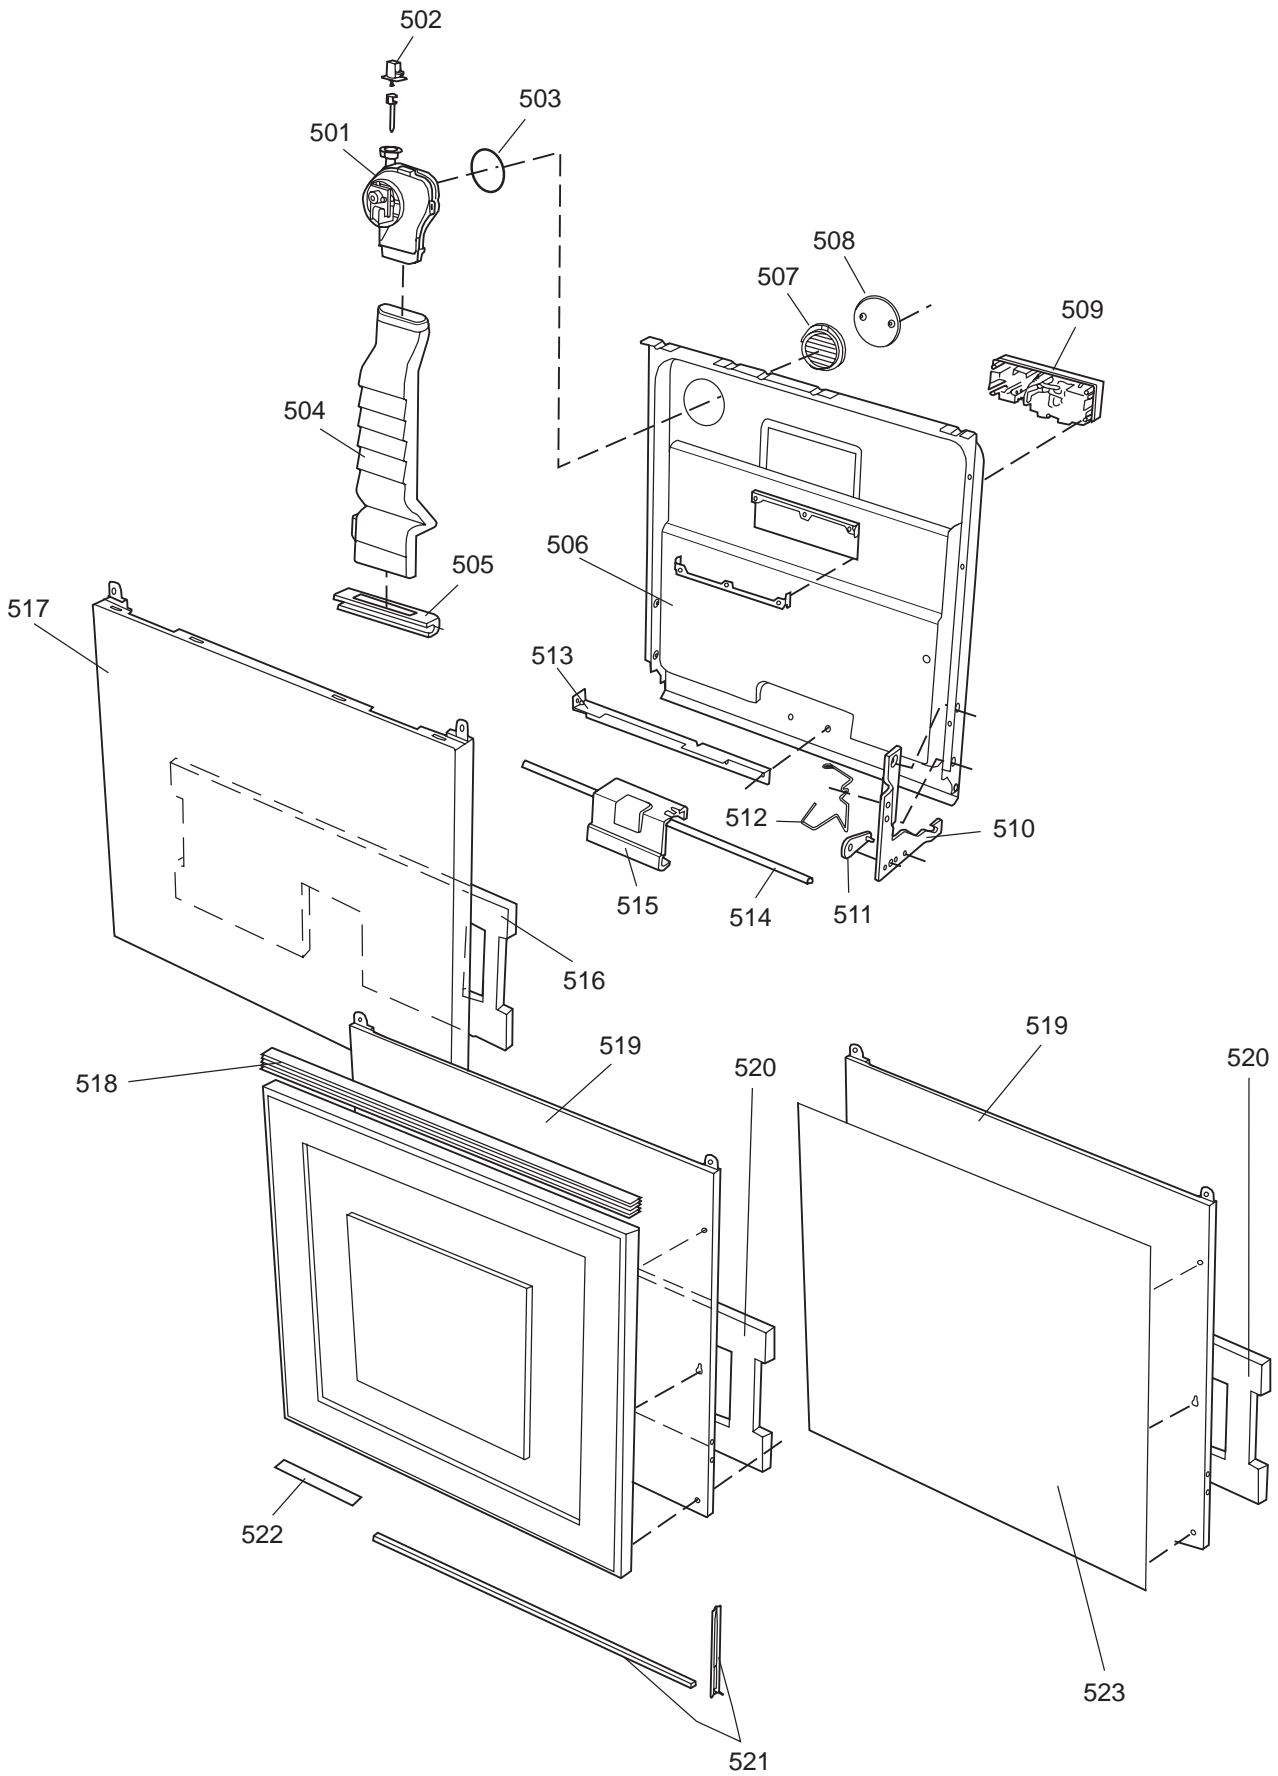

Datum

2003-03-24

Date

PANEL

CONTROL PANEL AND RELATED PARTS

Control panel and related parts

ASKO, 1585 US - Black Bi (DW954)

Pos	Spare part No.	Description	Qty	Comment
601	8057541-33	Door Handle, Black DW 05/06	1 Pcs	
602	8057545	Rotary catch, child safety '	1 Pcs	
603	8057546	SPRING, SafetyCatch 05/06 DW	1 Pcs	
604	8057544	Arm, SafetyCatch 05/06 DW	1 Pcs	
605	8057539	Bracket 4 Switch/Handle 05/0	1 Pcs	
605-a	8902085	Screw 20T for Plastic	2 Pcs	
606	8071098	Cover for Micro Switch	1 Pcs	
607	8055473	Door Switch - DW 05/06	1 Pcs	
608	8057542	Actuator, Doorswitch 05/06 D	1 Pcs	
609	8007078	Spring 02 Handle, DW	1 Pcs	
612	8070898-33	Decor Insert 1585 Black	1 Pcs	
614	8057538-69	Cover Main Switch Black 05'	1 Pcs	
614	8071680-69	Control Panel 05/06 DW	1 Pcs	
621	8060076	Cover, protective 05	1 Pcs	
622	8801201	Board, DW 05/06 (Not FI/Cust	1 Pcs	
622-a	8902053	Screw	2 Pcs	
623	8059767	Thermistor 05/06 DW	1 Pcs	
624	8059861	BASIC HARNESS DOOR DW95E	1 Pc's	
624	8059865	Basic Harness	1 Pcs	
624	8071459	Cable 1585	1 Pcs	
625	8070509-33	Buttons Keyboard 1555	1 Pcs	
690	8071437	INSTRUCTIONS 1585 CA/US	1 Pc's	