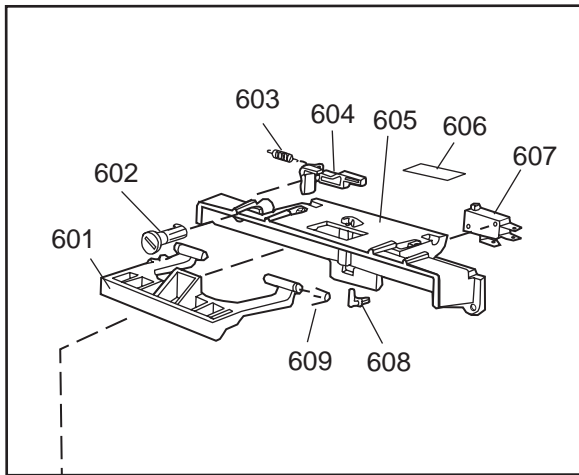

Datum

2003-03-24

Date

PANEL

CONTROL PANEL AND RELATED PARTS

Control panel and related parts

ASKO, 1585 US - Black Bi (DW954)

Pos	Spare part No.	Description	Qty	Comment
601	8057541-33	Door Handle, Black DW 05/06	1 Pcs	
602	8057545	Rotary catch, child safety '	1 Pcs	
603	8057546	SPRING, SafetyCatch 05/06 DW	1 Pcs	
604	8057544	Arm, SafetyCatch 05/06 DW	1 Pcs	
605	8057539	Bracket 4 Switch/Handle 05/0	1 Pcs	
605-a	8902085	Screw 20T for Plastic	2 Pcs	
606	8071098	Cover for Micro Switch	1 Pcs	
607	8055473	Door Switch - DW 05/06	1 Pcs	
608	8057542	Actuator, Doorswitch 05/06 D	1 Pcs	
609	8007078	Spring 02 Handle, DW	1 Pcs	
612	8070898-33	Decor Insert 1585 Black	1 Pcs	
614	8057538-69	Cover Main Switch Black 05'	1 Pcs	
614	8071680-69	Control Panel 05/06 DW	1 Pcs	
621	8060076	Cover, protective 05	1 Pcs	
622	8801201	Board, DW 05/06 (Not FI/Cust	1 Pcs	
622-a	8902053	Screw	2 Pcs	
623	8059767	Thermistor 05/06 DW	1 Pcs	
624	8059861	BASIC HARNESS DOOR DW95E	1 Pc's	
624	8059865	Basic Harness	1 Pcs	
624	8071459	Cable 1585	1 Pcs	
625	8070509-33	Buttons Keyboard 1555	1 Pcs	
690	8071437	INSTRUCTIONS 1585 CA/US	1 Pc's