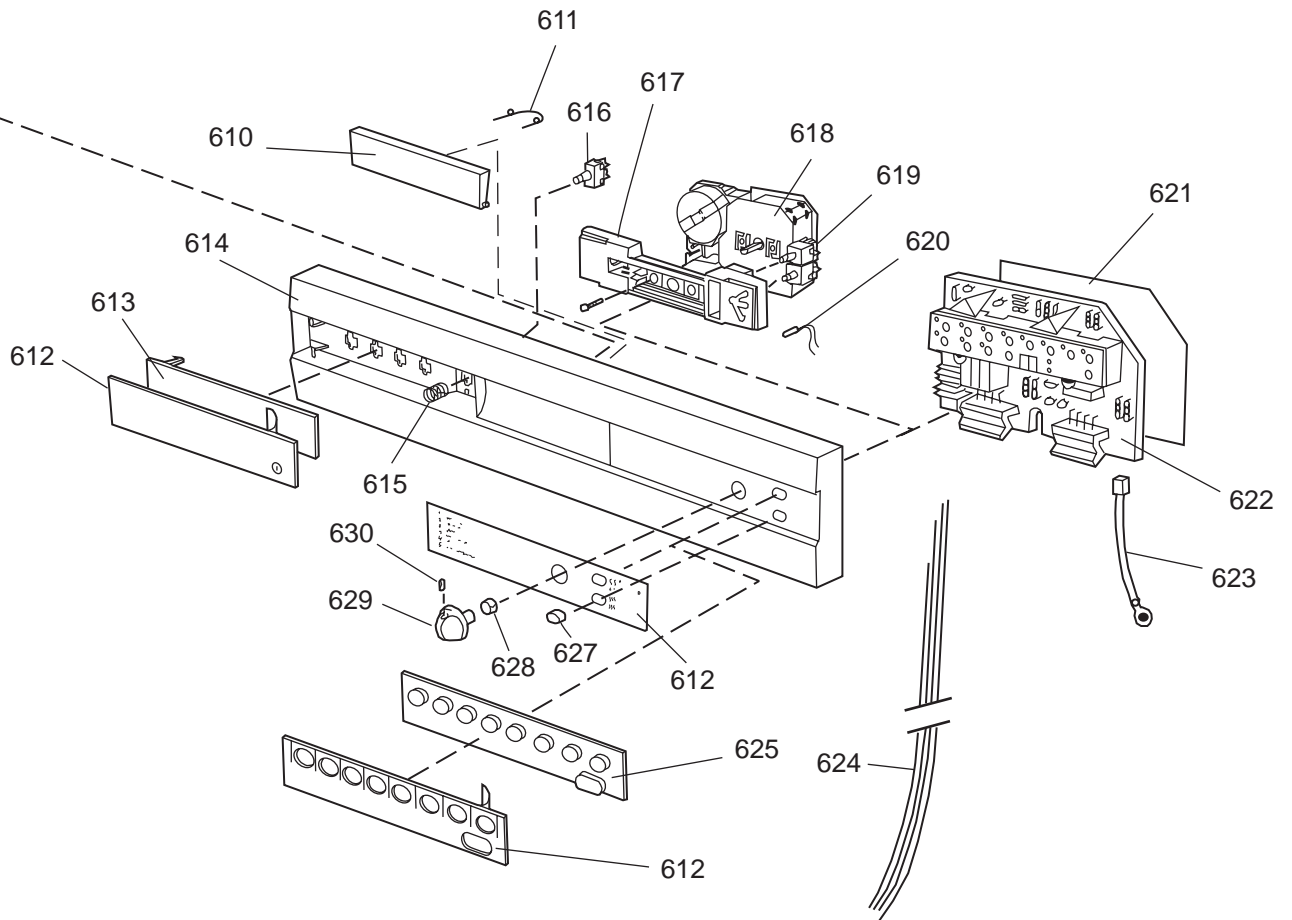

Datum

2003-03-24

Date

PANEL

CONTROL PANEL AND RELATED PARTS

Control panel and related parts

ASKO, 1585 US - Black Bi (DW954)

Pos	Spare part No.	Description	Qty	Comment
601	8057541-33	Door Handle, Black DW 05/06	1 Pcs	
602	8057545	Rotary catch, child safety '	1 Pcs	
603	8057546	SPRING, SafetyCatch 05/06 DW	1 Pcs	
604	8057544	Arm, SafetyCatch 05/06 DW	1 Pcs	
605	8057539	Bracket 4 Switch/Handle 05/0	1 Pcs	
605-a	8902085	Screw 20T for Plastic	2 Pcs	
606	8071098	Cover for Micro Switch	1 Pcs	
607	8055473	Door Switch - DW 05/06	1 Pcs	
608	8057542	Actuator, Doorswitch 05/06 D	1 Pcs	
609	8007078	Spring 02 Handle, DW	1 Pcs	
612	8070898-33	Decor Insert 1585 Black	1 Pcs	
614	8057538-69	Cover Main Switch Black 05'	1 Pcs	
614	8071680-69	Control Panel 05/06 DW	1 Pcs	
621	8060076	Cover, protective 05	1 Pcs	
622	8801201	Board, DW 05/06 (Not FI/Cust	1 Pcs	
622-a	8902053	Screw	2 Pcs	
623	8059767	Thermistor 05/06 DW	1 Pcs	
624	8059861	BASIC HARNESS DOOR DW95E	1 Pc's	
624	8059865	Basic Harness	1 Pcs	
624	8071459	Cable 1585	1 Pcs	
625	8070509-33	Buttons Keyboard 1555	1 Pcs	
690	8071437	INSTRUCTIONS 1585 CA/US	1 Pc's