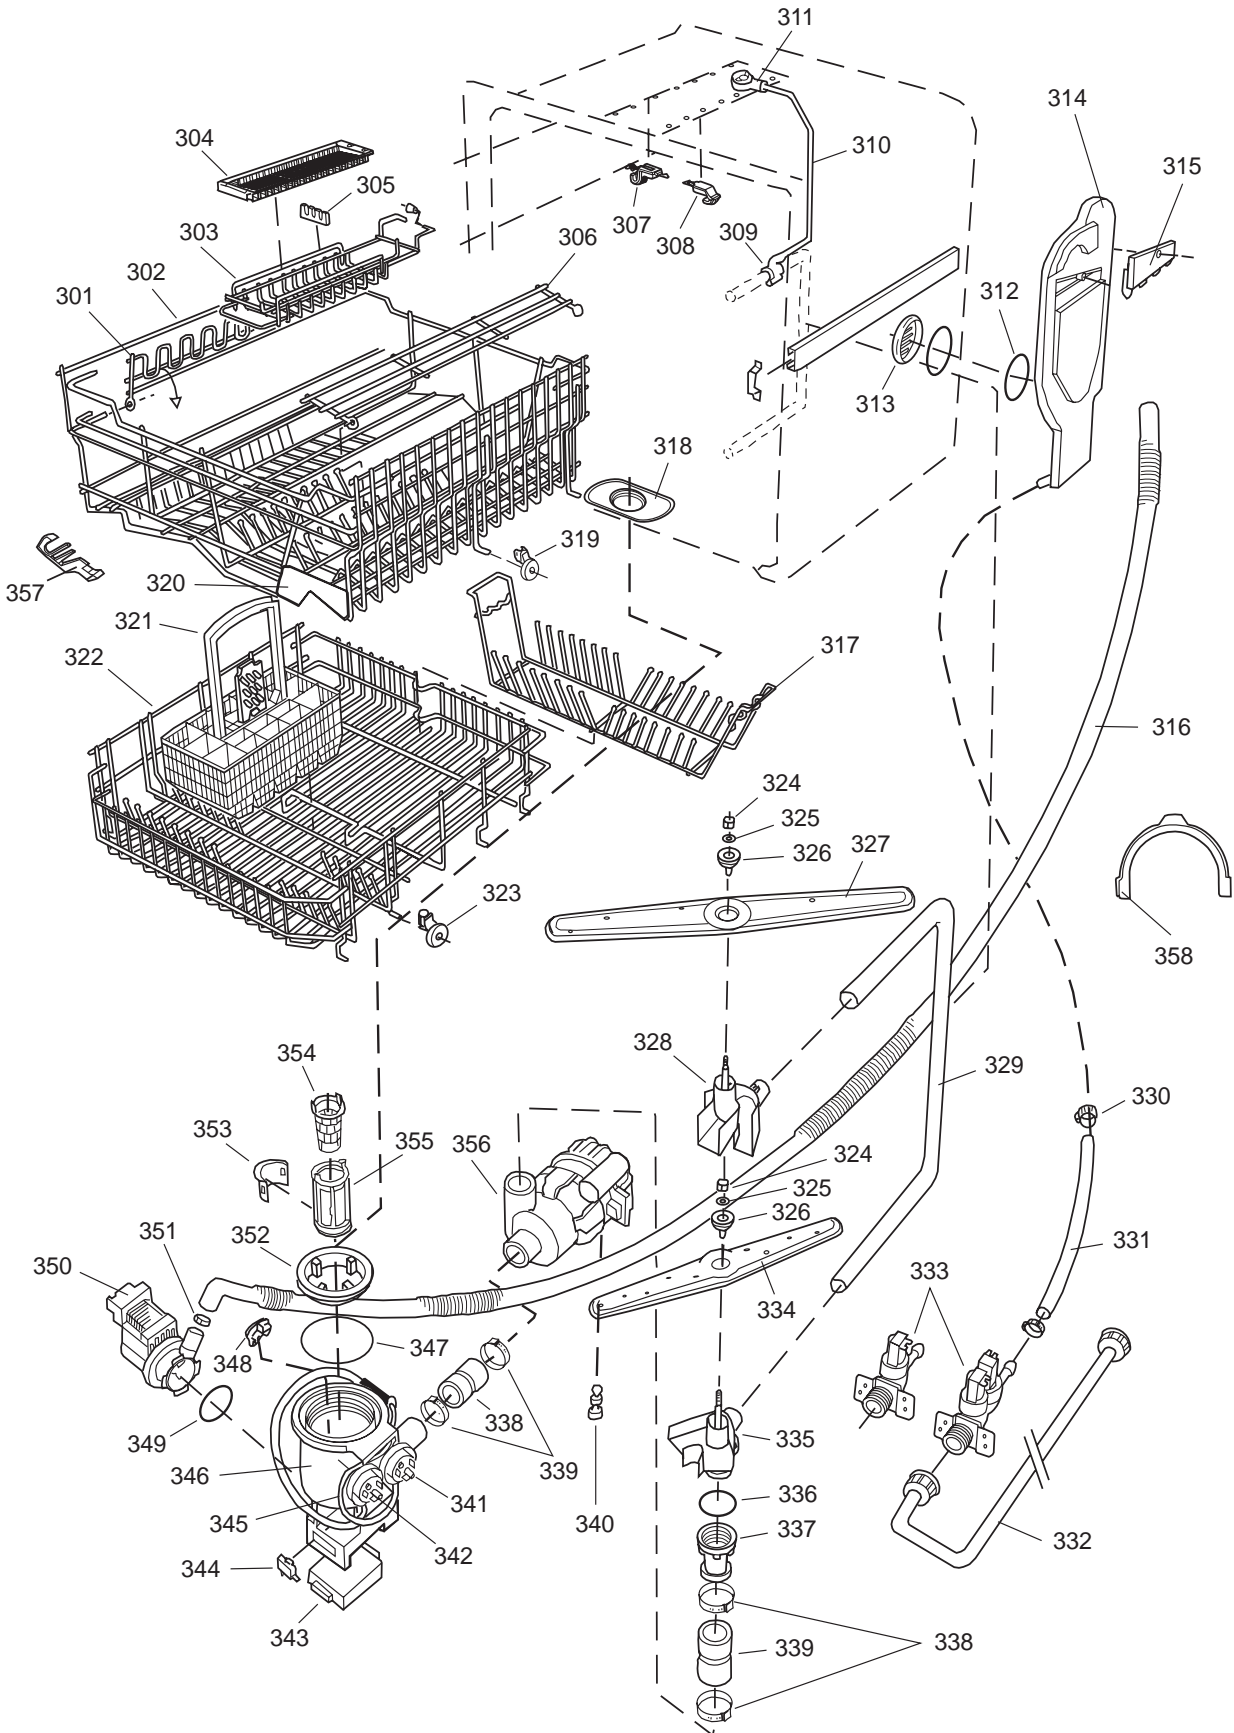

DISKSYSTEM

DISHWASHING SYSTEM

Dishwashing system

ASKO, 1585 US - Black Bi (DW954)

Pos	Spare part No.	Description	Qty	Comment
301	8071337-36	Cup Shelf Wine Glass 05/06 D	1 Pcs	
302	8801236-36	Upper Basket Gray	1 Pcs	
302	8801199-36	Rack, Upper 05 & 06 DW	1 Pcs	with cup shelf
306	8071336-36	Cup Shelf 05/06 DW	1 Pcs	
313	8057536-77	Lockring Airbreak Gray	1 Pcs	
314	8057514	Sub To 8801234	1 Pcs	
316	8070304	Drain Hose 05/06 DW	1 Pcs	
316-a	8052239	Hose Clamp, Squeeze	1 Pcs	
316-b	8053642	Hose Clip	1 Pcs	
318	8059740	Strainer Upper 05/06 DW	1 Pcs	
319	8058498-77	Wheel, Upper Basket 05/06 DW	4 Pcs	
320	8057506-77	Knife Stop	1 Pcs	
321	8801089-77	Cutlery Basket 05/06 DW	1 Pcs	
322	8801200-36	Lower Basket 05/06 DW	1 Pcs	
322	8070043-36	Lower Basket 1325/1706	1 Pcs	
323	8009516-77	Rack Wheels Lower 05/06 DW	8 Pcs	
324	8901262	Nut for Spray Arm 05	2 Pcs	
325	8052095	Ceramic Washer, Spray Arm 05	2 Pcs	
326	8057070-77	Spray Arm Insert 05/06 DW	2 Pcs	
327	8072695	Spray Arm - Upper 05/06 DW	1 Pcs	
328	8057068-77	Spray Pipe Bearing Upper	1 Pcs	
329	8057063	Spray pipe, inner 05	1 Pcs	
330	8052189	Hose Clamp, Squeeze	2 Pcs	
331	8070622	Ruber Hose	1 Pcs	
333	8072121	Fill Valve, Single 05/06 DW.	1 Pcs	
333-a	8902087	Screw, Plastic Housing 20 To	2 Pcs	
334	8072692	Spray Arm - Lower 05/06 DW	1 Pcs	
335	8057067-77	Lower Washarm Support 05/06	1 Pcs	
336	8901755	O-Ring Seal	1 Pcs	
337	8057069	Retainer Nut SprayArm 05/06	1 Pcs	
338	8052097	Hose Clamp, Circ. Pump 05/06	4 Pcs	
339	8057484	Hose, Circ. Pump 05/06 DW	2 Pcs	
340	8055095	BUFFER, Circumpump 03/04 DW	1 Pcs	
341	8071024	Level Switch 05/06 DW	1 Pcs	
343	8057053	Subs to 8075110	1 Pcs	
344	8060068	Micro Switch,Overfill 05/06	1 Pcs	
345	8058500	Hose Pressure Sw. 05/06 DW	1 Pcs	
346	8801123	Replaces 8075197-77. Sump 05	1 Pcs	
347	8058503	O-Ring, Sump 05/06 DW	1 Pcs	
348	8057487-79	Sump Plug DW 05/06 Cleanout	1 Pcs	
349	8002584	O-Ring, Drain Pump 05/06 DW	1 Pcs	
350	8072032	Drain Pump 05/06 DW	1 Pcs	
351	8052239	Hose Clamp, Squeeze	1 Pcs	
352	8057488	Locking ring, bottom well 05	1 Pcs	
353	8058454	Cover Str. Basket 05/06 DW	1 Pcs	
354	8057972-77	Strainer Basket Grey 05/06 D	1 Pcs	
355	8057486-77	Filter, fine 05 & 06 DW	1 Pcs	
356	8071250	Circ. Pump 05/06 DW	1 Pcs	
356-a	8075380	capacitor D3000	1 Pcs	
357	8071214-77	Knife Holder 05/06 DW	2 Pcs	
358	8050805	GOOSE NECK for DRAIN HOSE	1 Pcs	
358	8072528-77	Holder Outlet Hose	1 Pcs