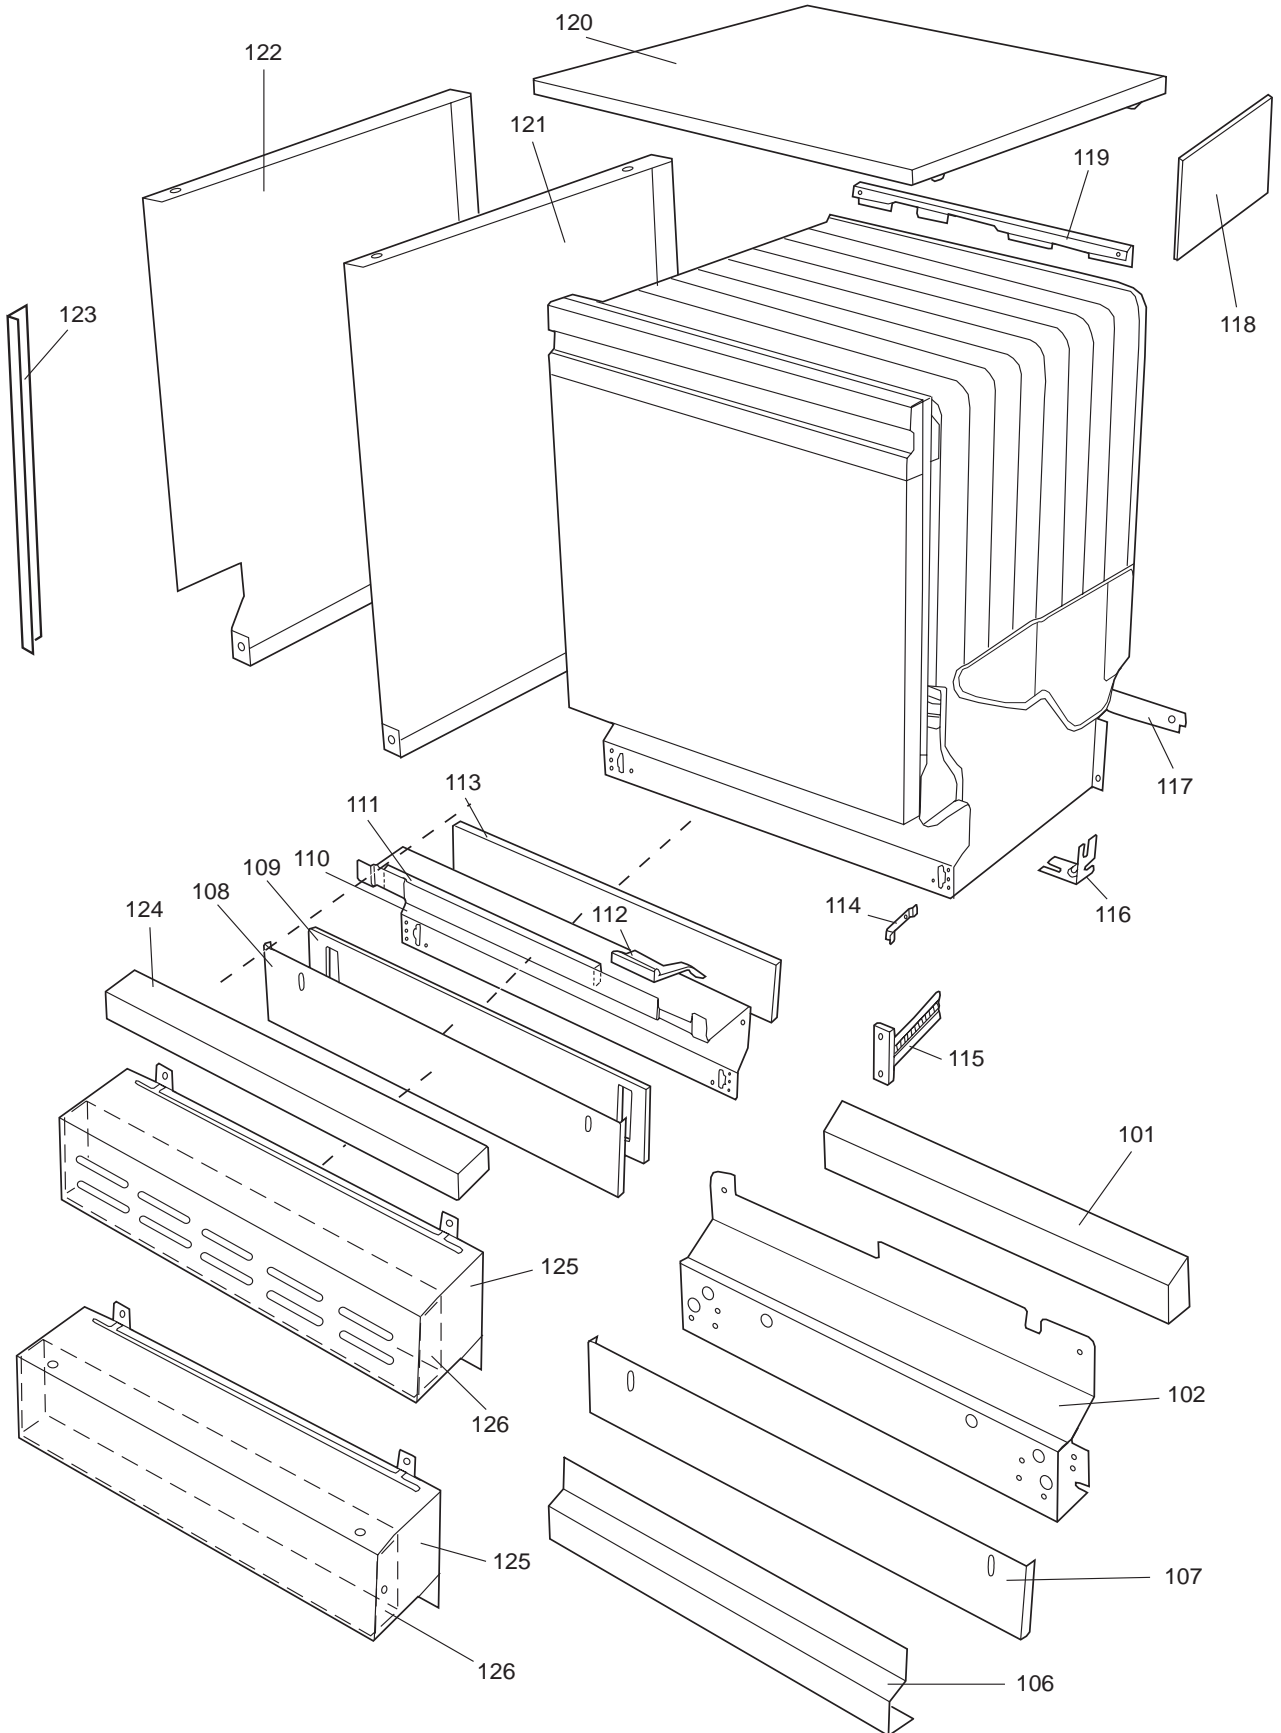

Datum
2003-03-24
Date

YTTERHÖLJE

CASING AND RELATED PARTS

Casing and related parts

ASKO, 1585 US - Black Bi (DW954)

Pos	Spare part No.	Description	Qty	Comment
108	8059758-29	SUBS To 8059758-86 Kick Plat	1 Pcs	
108-a	8900944-29	Screw	2 Pcs	
109	8070743	Insulation, Toe-Kick 05/06 D	1 Pcs	
110	8057526	Guard Plate DW05 & 06	1 Pcs	
110-a	8902357	Screw	4 Pcs	
111	8060041	Sealing strip, protect plte	1 Pcs	
112	8058486	Drip Guard Overflow 05/06 DW	1 Pcs	
113	8058353	Sound Absorb Guard	1 Pcs	
114	8057550	Spring Adj. Bracket 05/06 DW	2 Pcs	
114-a	8902131	Screw, disc.jh 11-99	2 Pcs	
115	8057549	Bracket/Toe Kick 05/06 DW	2 Pcs	
124	8070615	Sealing Lower Panel DW 05/06	1 Pcs	
125	8057100-S-29	Lower Panel, 05/06 DW	1 Pcs	
125-a	8900352	Screw Access Panel 05/06	2 Pcs	
125-b	8009769-33	Black plugs for Door DW 05/0	4 Pcs	
126	8070612	Insul, lower panel 05 & 06 D	1 Pcs