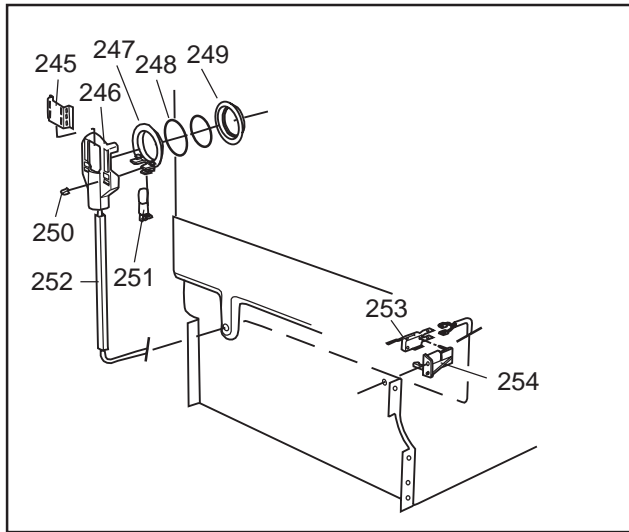

Datum
2003-03-24
Date

BEHÅLLARE

CONTAINER AND RELATED PARTS

Container and related parts

ASKO, 1585 US - SS Bi (DW954)

Pos	Spare part No.	Description	Qty	Comment
201	8057977	Bearing Upper Rail 05/06 DW	8 Pcs	
202	8058638-77	Ball Holder, Upper Rail DW	2 Pcs	
203	8057979-77	Rack Stop Grey 05/06 DW	2 Pcs	
204	8057052	Guide Rail '05 '06 DW	2 Pcs	
205	8057978-77	Rail Stop - Back Grey 05/06	2 Pcs	
206	8057489	Tub Seal 05/06 DW	1 Pcs	
208	8801098	Lock Catch Kit 05'06 D/W	1 Pcs	
210	8057077	Heating Element DW 05/06 140	1 Pcs	
210	8002370	Protective Collar	2 Pcs	
211	8901110	Screw w/O-Ring DW 05/06 25-T	4 Pcs	
212	8070613	Sealing Strip Casing	1 Pcs	
216	8002579	T-Stat 05/06 DW Overheat	1 Pcs	
222	8070142	Cable holder, rear 05	1 Pcs	
223	8058495	Cable holder, door 05	1 Pcs	
225	8057523	Bottom and Side support '05	1 Pcs	
228	8058558	RFI 05/06 WM	1 Pcs	
229	8050251	Terminal Block DW All	1 Pcs	
229-a	8900357	Screw, terminal block	1 Pcs	
230	8059991	Cable holder, supply line 05	1 Pcs	
231	8006948	Grommet	1 Pcs	
232	8058491-77	Door Spring 05/06 for 0-7 lb	2 Pcs	
233	8057062	Subs to 8074877	4 Pcs	
234	8901156	Nut, Levelling Legs	4 Pcs	
235	8051957	Slide, foot 02 DW	2 Pcs	
236	8072119	Washer	4 Pcs	
241	8060255	No longer Avail. po# 8008- H	1 Pcs	
242	8070495	Inlet Valve Mount	1 Pcs	
242-a	8900327	Screw 20 Torx, Self Tapping	2 Pcs	
243	8059761-95	Filler Strip - Left DW SS	1 Pcs	
243	8059762-95	Filler Strip, Right 05/06 DW	1 Pcs	
243-a	8900646	Screw 20 Torx SS	4 Pcs	
244	8070614	Insulation,fill strip 05&06	2 Pcs