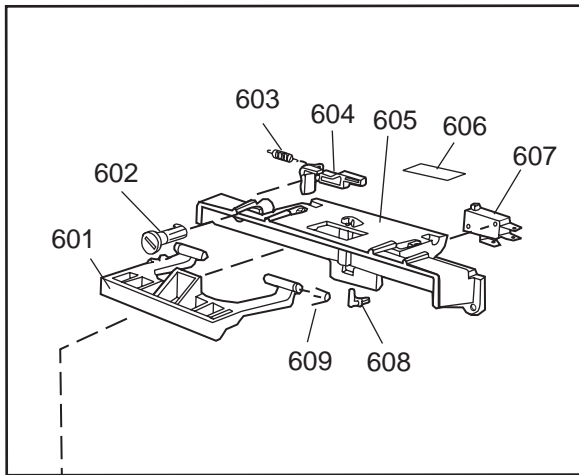

Datum
2003-03-24
Date

PANEL

CONTROL PANEL AND RELATED PARTS

Control panel and related parts

ASKO, 1585 US - SS Bi (DW954)

Pos	Spare part No.	Description	Qty	Comment
601	8057541-33	Door Handle, Black DW 05/06	1 Pcs	
602	8057545	Rotary catch, child safety '	1 Pcs	
603	8057546	SPRING, SafetyCatch 05/06 DW	1 Pcs	
604	8057544	Arm, SafetyCatch 05/06 DW	1 Pcs	
605	8057539	Bracket 4 Switch/Handle 05/0	1 Pcs	
605-a	8902085	Screw 20T for Plastic	2 Pcs	
606	8071098	Cover for Micro Switch	1 Pcs	
607	8055473	Door Switch - DW 05/06	1 Pcs	
608	8057542	Actuator, Doorswitch 05/06 D	1 Pcs	
609	8007078	Spring 02 Handle, DW	1 Pcs	
612	8070898-95	Decor Insert 1585 SS	1 Pcs	
614	8057538-69	Cover Main Switch Black 05'	1 Pcs	
614	8071680-69	Control Panel 05/06 DW	1 Pcs	
621	8060076	Cover, protective 05	1 Pcs	
622	8801201	Board, DW 05/06 (Not FI/Cust	1 Pcs	
622-a	8902053	Screw	2 Pcs	
623	8059767	Thermistor 05/06 DW	1 Pcs	
624	8059861	BASIC HARNESS DOOR DW95E	1 Pc's	
624	8059865	Basic Harness	1 Pcs	
624	8071459	Cable 1585	1 Pcs	
625	8070509-33	Buttons Keyboard 1555	1 Pcs	
690	8071437	INSTRUCTIONS 1585 CA/US	1 Pc's