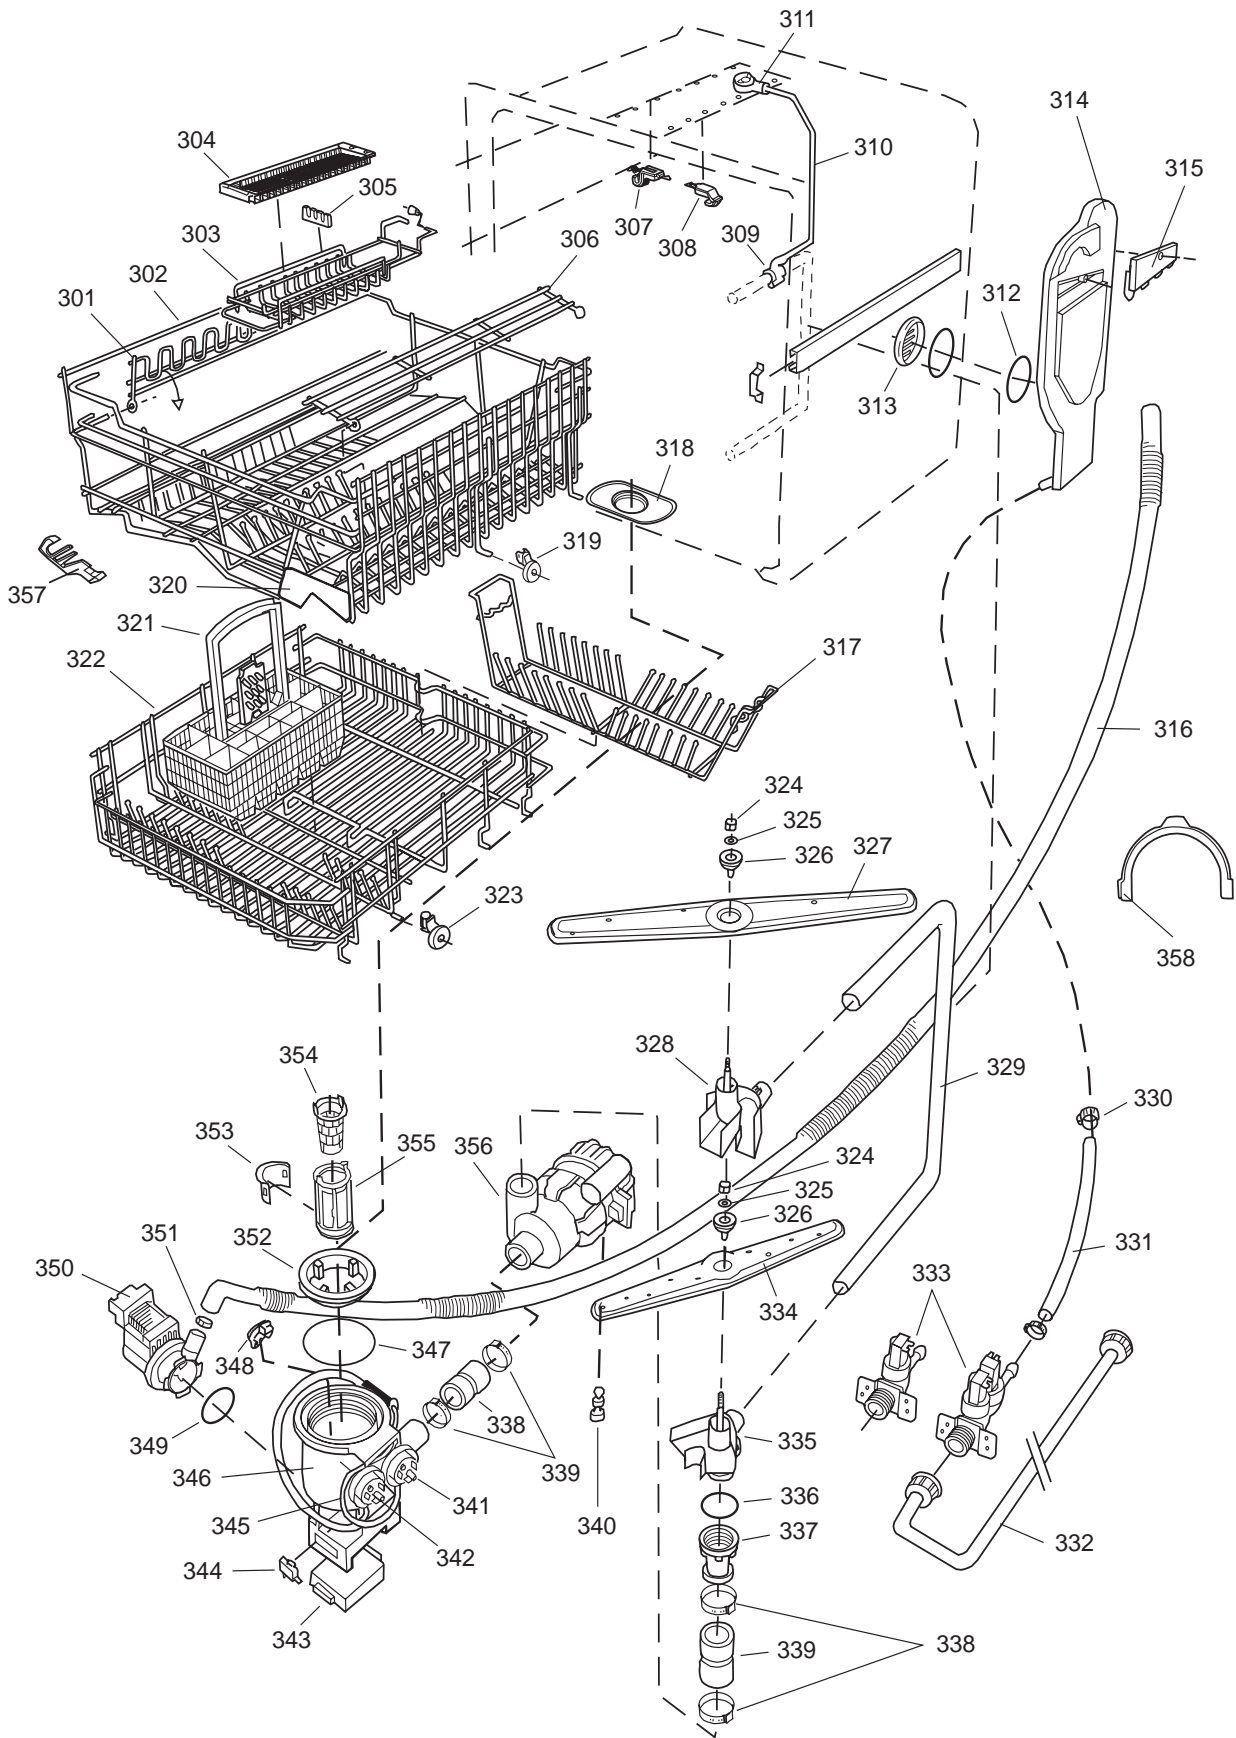

DISKSYSTEM

DISHWASHING SYSTEM

Dishwashing system

ASKO, 1585 US - SS Bi (DW954)

Pos	Spare part No.	Description	Qty	Comment
301	8071337-36	Cup Shelf Wine Glass 05/06 D	1 Pcs	
302	8801236-36	Upper Basket Gray	1 Pcs	
302	8801199-36	Rack, Upper 05 & 06 DW	1 Pcs	with cup shelf
306	8071336-36	Cup Shelf 05/06 DW	1 Pcs	
313	8057536-77	Lockring Airbreak Gray	1 Pcs	
314	8057514	Sub To 8801234	1 Pcs	
316	8070304	Drain Hose 05/06 DW	1 Pcs	
316-a	8052239	Hose Clamp, Squeeze	1 Pcs	
316-b	8053642	Hose Clip	1 Pcs	
318	8059740	Strainer Upper 05/06 DW	1 Pcs	
319	8058498-77	Wheel, Upper Basket 05/06 DW	4 Pcs	
320	8057506-77	Knife Stop	1 Pcs	
321	8801089-77	Cutlery Basket 05/06 DW	1 Pcs	
322	8801200-36	Lower Basket 05/06 DW	1 Pcs	
322	8070043-36	Lower Basket 1325/1706	1 Pcs	
323	8009516-77	Rack Wheels Lower 05/06 DW	8 Pcs	
324	8901262	Nut for Spray Arm 05	2 Pcs	
325	8052095	Ceramic Washer, Spray Arm 05	2 Pcs	
326	8057070-77	Spray Arm Insert 05/06 DW	2 Pcs	
327	8072695	Spray Arm - Upper 05/06 DW	1 Pcs	
328	8057068-77	Spray Pipe Bearing Upper	1 Pcs	
329	8057063	Spray pipe, inner 05	1 Pcs	
330	8052189	Hose Clamp, Squeeze	2 Pcs	
331	8070622	Ruber Hose	1 Pcs	
333	8072121	Fill Valve, Single 05/06 DW.	1 Pcs	
333-a	8902087	Screw, Plastic Housing 20 To	2 Pcs	
334	8072692	Spray Arm - Lower 05/06 DW	1 Pcs	
335	8057067-77	Lower Washarm Support 05/06	1 Pcs	
336	8901755	O-Ring Seal	1 Pcs	
337	8057069	Retainer Nut SprayArm 05/06	1 Pcs	
338	8052097	Hose Clamp, Circ. Pump 05/06	4 Pcs	
339	8057484	Hose, Circ. Pump 05/06 DW	2 Pcs	
340	8055095	BUFFER, Circumpump 03/04 DW	1 Pcs	
341	8071024	Level Switch 05/06 DW	1 Pcs	
343	8057053	Subs to 8075110	1 Pcs	
344	8060068	Micro Switch,Overfill 05/06	1 Pcs	
345	8058500	Hose Pressure Sw. 05/06 DW	1 Pcs	
346	8801123	Replaces 8075197-77. Sump 05	1 Pcs	
347	8058503	O-Ring, Sump 05/06 DW	1 Pcs	
348	8057487-79	Sump Plug DW 05/06 Cleanout	1 Pcs	
349	8002584	O-Ring, Drain Pump 05/06 DW	1 Pcs	
350	8072032	Drain Pump 05/06 DW	1 Pcs	
351	8052239	Hose Clamp, Squeeze	1 Pcs	
352	8057488	Locking ring, bottom well 05	1 Pcs	
353	8058454	Cover Str. Basket 05/06 DW	1 Pcs	
354	8057972-77	Strainer Basket Grey 05/06 D	1 Pcs	
355	8057486-77	Filter, fine 05 & 06 DW	1 Pcs	
356	8071250	Circ. Pump 05/06 DW	1 Pcs	
356-a	8075380	capacitor D3000	1 Pcs	
357	8071214-77	Knife Holder 05/06 DW	2 Pcs	
358	8050805	GOOSE NECK for DRAIN HOSE	1 Pcs	
358	8072528-77	Holder Outlet Hose	1 Pcs	