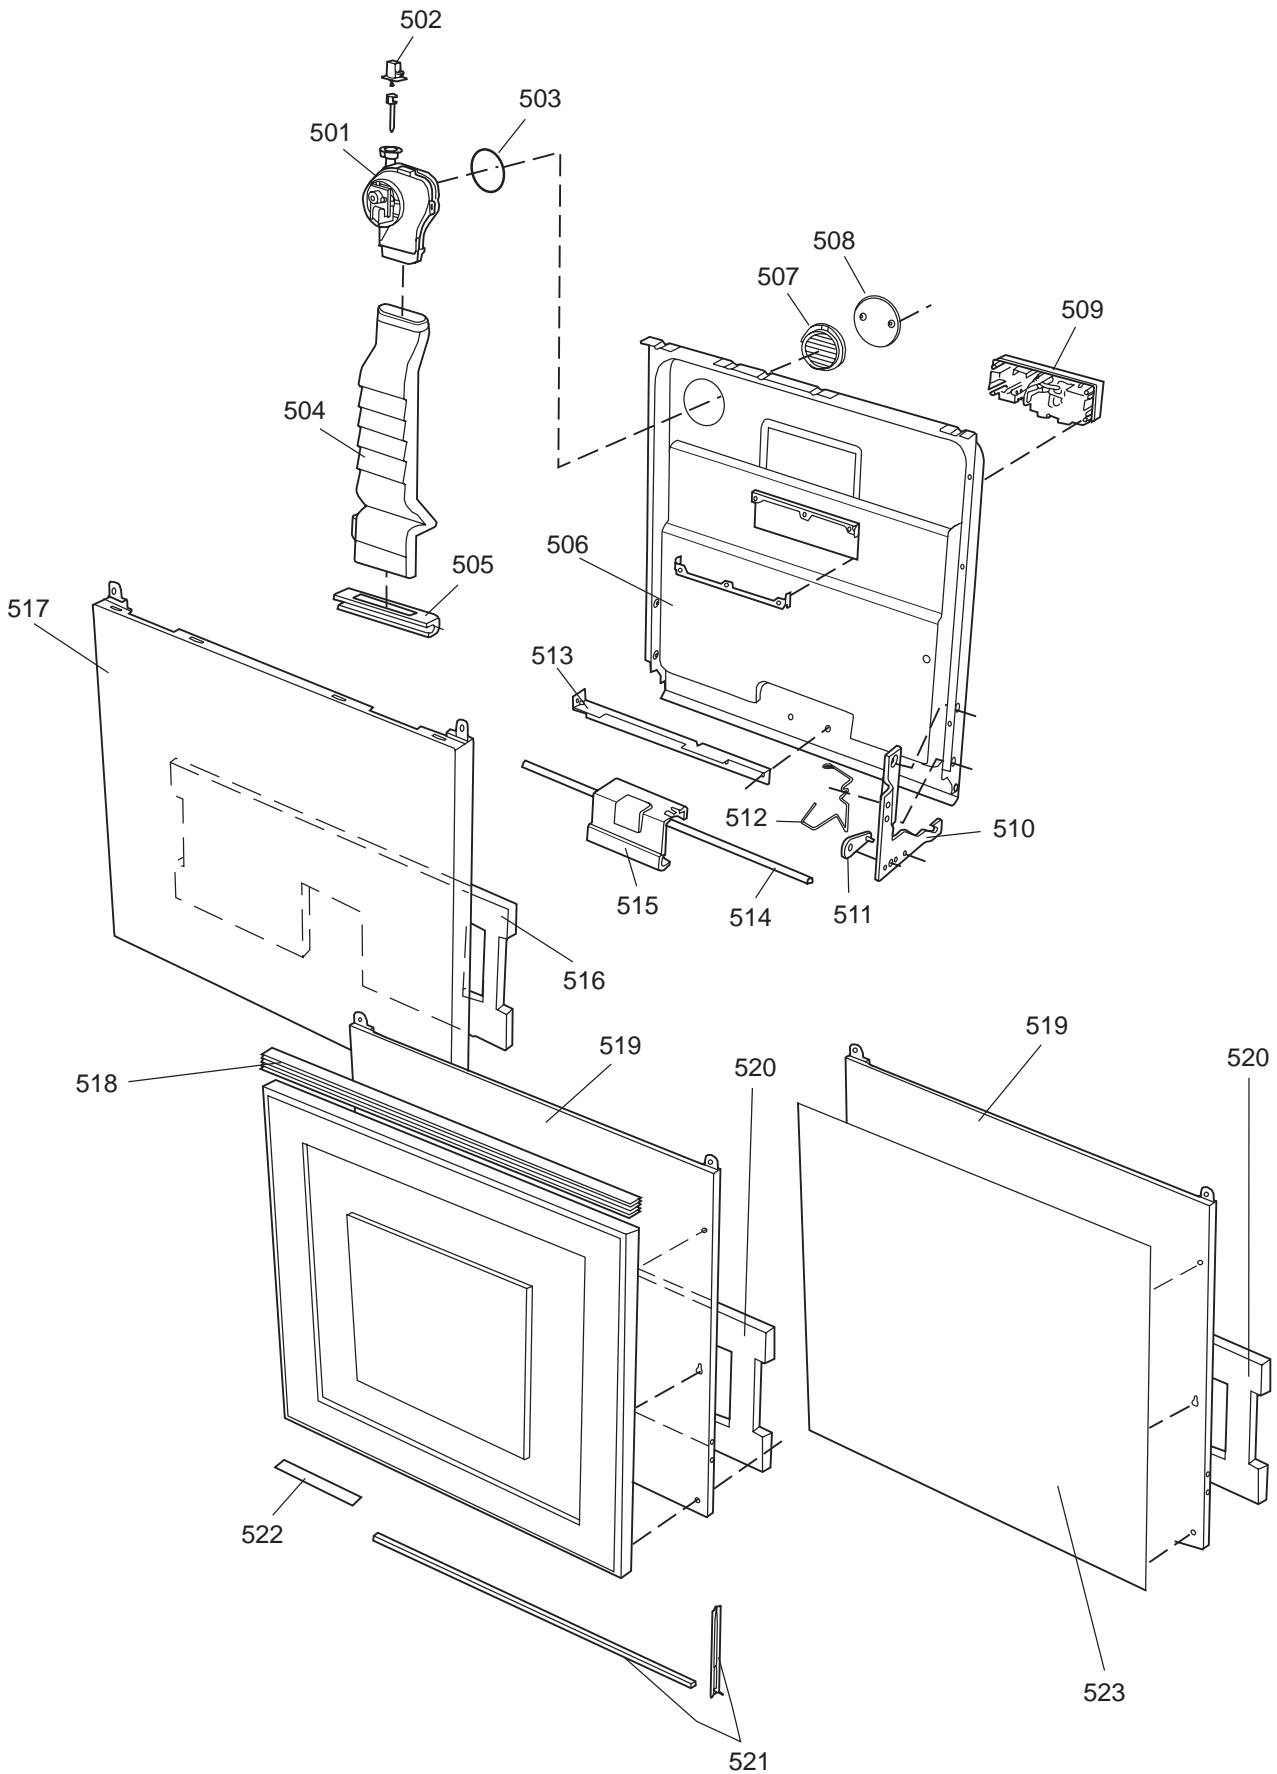

Casing and related parts

ASKO, 1585 US - SS Bi (DW954)

Pos	Spare part No.	Description	Qty	Comment
108	8059758-81	Kick Plate Grey	1 Pcs	
108-a	8900944	Screw Toe Kick 20 Torx	2 Pcs	
109	8070743	Insulation, Toe-Kick 05/06 D	1 Pcs	
110	8057526	Guard Plate DW05 & 06	1 Pcs	
110-a	8902357	Screw	4 Pcs	
111	8060041	Sealing strip, protect plte	1 Pcs	
112	8058486	Drip Guard Overflow 05/06 DW	1 Pcs	
113	8058353	Sound Absorb Guard	1 Pcs	
114	8057550	Spring Adj. Bracket 05/06 DW	2 Pcs	
114-a	8902131	Screw, disc.jh 11-99	2 Pcs	
115	8057549	Bracket/Toe Kick 05/06 DW	2 Pcs	
124	8070615	Sealing Lower Panel DW 05/06	1 Pcs	
125	8057100-95	Lower Cover 05/06 DW	1 Pcs	
125-a	8900352	Screw Access Panel 05/06	2 Pcs	
126	8070612	Insul, lower panel 05 & 06 D	1 Pcs	

Datum
2003-03-24
Date

PANEL

CONTROL PANEL AND RELATED PARTS

Control panel and related parts

ASKO, 1585 US - SS Bi (DW954)

Pos	Spare part No.	Description	Qty	Comment
601	8057541-33	Door Handle, Black DW 05/06	1 Pcs	
602	8057545	Rotary catch, child safety '	1 Pcs	
603	8057546	SPRING, SafetyCatch 05/06 DW	1 Pcs	
604	8057544	Arm, SafetyCatch 05/06 DW	1 Pcs	
605	8057539	Bracket 4 Switch/Handle 05/0	1 Pcs	
605-a	8902085	Screw 20T for Plastic	2 Pcs	
606	8071098	Cover for Micro Switch	1 Pcs	
607	8055473	Door Switch - DW 05/06	1 Pcs	
608	8057542	Actuator, Doorswitch 05/06 D	1 Pcs	
609	8007078	Spring 02 Handle, DW	1 Pcs	
612	8070898-95	Decor Insert 1585 SS	1 Pcs	
614	8057538-69	Cover Main Switch Black 05'	1 Pcs	
614	8071680-69	Control Panel 05/06 DW	1 Pcs	
621	8060076	Cover, protective 05	1 Pcs	
622	8801201	Board, DW 05/06 (Not FI/Cust	1 Pcs	
622-a	8902053	Screw	2 Pcs	
623	8059767	Thermistor 05/06 DW	1 Pcs	
624	8059861	BASIC HARNESS DOOR DW95E	1 Pc's	
624	8059865	Basic Harness	1 Pcs	
624	8071459	Cable 1585	1 Pcs	
625	8070509-33	Buttons Keyboard 1555	1 Pcs	
690	8071437	INSTRUCTIONS 1585 CA/US	1 Pc's	