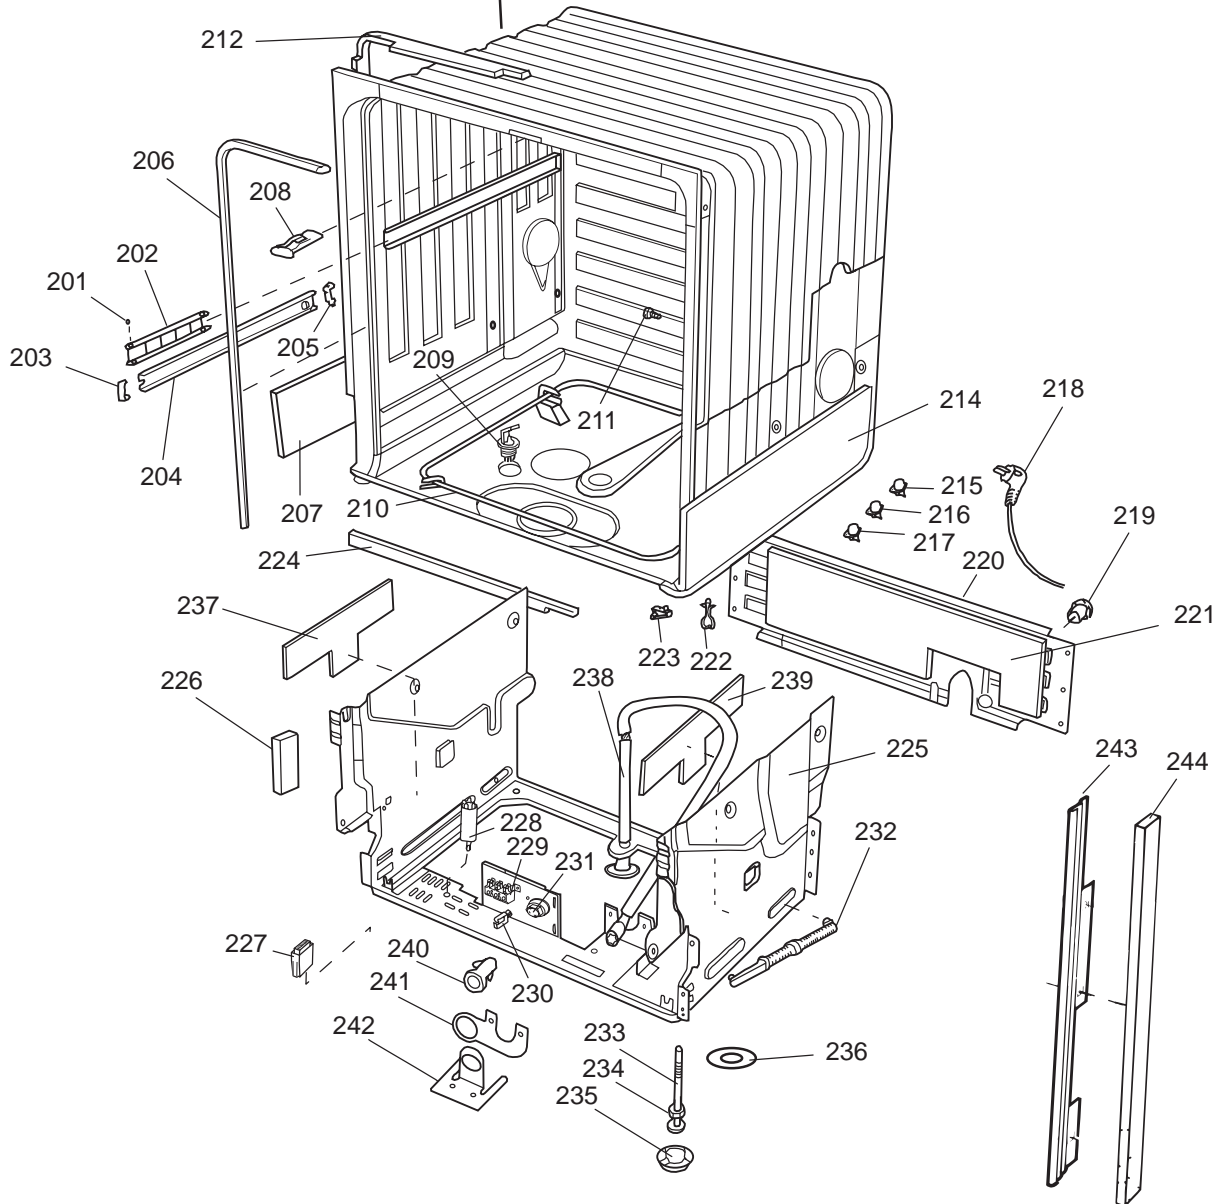

Datum
2003-03-24
Date

BEHÅLLARE

CONTAINER AND RELATED PARTS

Container and related parts

ASKO, 1585 US - SS Bi (DW954)

Pos	Spare part No.	Description	Qty	Comment
201	8057977	Bearing Upper Rail 05/06 DW	8 Pcs	
202	8058638-77	Ball Holder, Upper Rail DW	2 Pcs	
203	8057979-77	Rack Stop Grey 05/06 DW	2 Pcs	
204	8057052	Guide Rail '05 '06 DW	2 Pcs	
205	8057978-77	Rail Stop - Back Grey 05/06	2 Pcs	
206	8057489	Tub Seal 05/06 DW	1 Pcs	
208	8801098	Lock Catch Kit 05'06 D/W	1 Pcs	
210	8057077	Heating Element DW 05/06 140	1 Pcs	
210	8002370	Protective Collar	2 Pcs	
211	8901110	Screw w/O-Ring DW 05/06 25-T	4 Pcs	
212	8070613	Sealing Strip Casing	1 Pcs	
216	8002579	T-Stat 05/06 DW Overheat	1 Pcs	
222	8070142	Cable holder, rear 05	1 Pcs	
223	8058495	Cable holder, door 05	1 Pcs	
225	8057523	Bottom and Side support '05	1 Pcs	
228	8058558	RFI 05/06 WM	1 Pcs	
229	8050251	Terminal Block DW All	1 Pcs	
229-a	8900357	Screw, terminal block	1 Pcs	
230	8059991	Cable holder, supply line 05	1 Pcs	
231	8006948	Grommet	1 Pcs	
232	8058491-77	Door Spring 05/06 for 0-7 lb	2 Pcs	
233	8057062	Subs to 8074877	4 Pcs	
234	8901156	Nut, Levelling Legs	4 Pcs	
235	8051957	Slide, foot 02 DW	2 Pcs	
236	8072119	Washer	4 Pcs	
241	8060255	No longer Avail. po# 8008- H	1 Pcs	
242	8070495	Inlet Valve Mount	1 Pcs	
242-a	8900327	Screw 20 Torx, Self Tapping	2 Pcs	
243	8059761-95	Filler Strip - Left DW SS	1 Pcs	
243	8059762-95	Filler Strip, Right 05/06 DW	1 Pcs	
243-a	8900646	Screw 20 Torx SS	4 Pcs	
244	8070614	Insulation,fill strip 05&06	2 Pcs