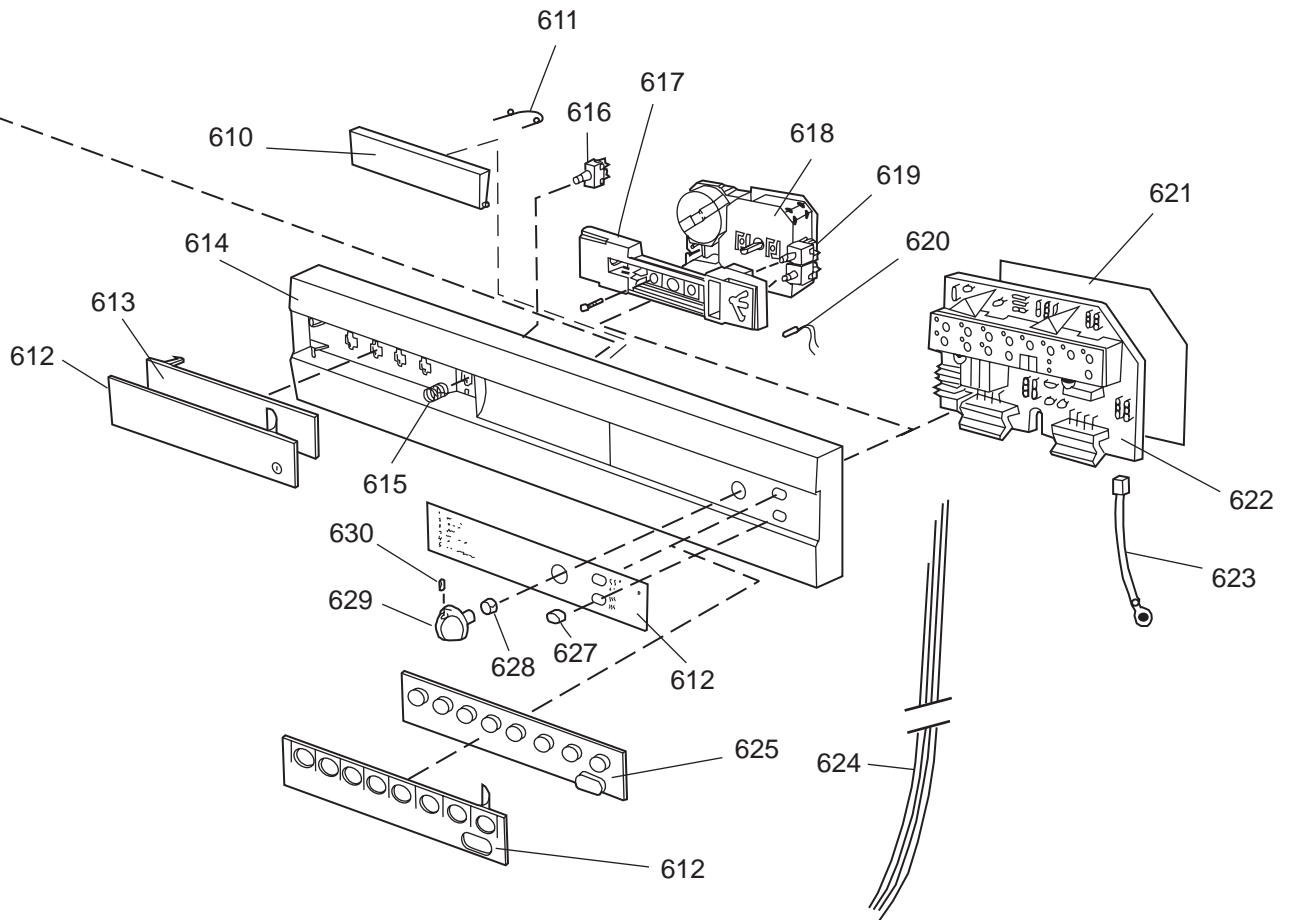

Datum
2003-03-24
Date

PANEL

CONTROL PANEL AND RELATED PARTS

Control panel and related parts

ASKO, 1585 US - SS Bi (DW954)

Pos	Spare part No.	Description	Qty	Comment
601	8057541-33	Door Handle, Black DW 05/06	1 Pcs	
602	8057545	Rotary catch, child safety '	1 Pcs	
603	8057546	SPRING, SafetyCatch 05/06 DW	1 Pcs	
604	8057544	Arm, SafetyCatch 05/06 DW	1 Pcs	
605	8057539	Bracket 4 Switch/Handle 05/0	1 Pcs	
605-a	8902085	Screw 20T for Plastic	2 Pcs	
606	8071098	Cover for Micro Switch	1 Pcs	
607	8055473	Door Switch - DW 05/06	1 Pcs	
608	8057542	Actuator, Doorswitch 05/06 D	1 Pcs	
609	8007078	Spring 02 Handle, DW	1 Pcs	
612	8070898-95	Decor Insert 1585 SS	1 Pcs	
614	8057538-69	Cover Main Switch Black 05'	1 Pcs	
614	8071680-69	Control Panel 05/06 DW	1 Pcs	
621	8060076	Cover, protective 05	1 Pcs	
622	8801201	Board, DW 05/06 (Not FI/Cust	1 Pcs	
622-a	8902053	Screw	2 Pcs	
623	8059767	Thermistor 05/06 DW	1 Pcs	
624	8059861	BASIC HARNESS DOOR DW95E	1 Pc's	
624	8059865	Basic Harness	1 Pcs	
624	8071459	Cable 1585	1 Pcs	
625	8070509-33	Buttons Keyboard 1555	1 Pcs	
690	8071437	INSTRUCTIONS 1585 CA/US	1 Pc's