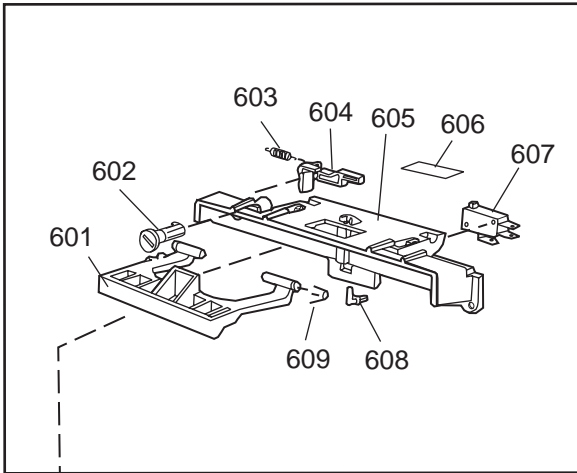

Datum
2003-03-24
Date

PANEL

CONTROL PANEL AND RELATED PARTS

Control panel and related parts

ASKO, 1585 US - White Bi (DW954)

Pos	Spare part No.	Description	Qty	Comment
601	8057541-0	Door Handle White 05/06 DW	1 Pcs	
602	8057545	Rotary catch, child safety '	1 Pcs	
603	8057546	SPRING, SafetyCatch 05/06 DW	1 Pcs	
604	8057544	Arm, SafetyCatch 05/06 DW	1 Pcs	
605	8057539	Bracket 4 Switch/Handle 05/0	1 Pcs	
605-a	8902085	Screw 20T for Plastic	2 Pcs	
606	8071098	Cover for Micro Switch	1 Pcs	
607	8055473	Door Switch - DW 05/06	1 Pcs	
608	8057542	Actuator, Doorswitch 05/06 D	1 Pcs	
609	8007078	Spring 02 Handle, DW	1 Pcs	
612	8070898-0	Decor Insert 1585 White	1 Pcs	
614	8057538-0	back for decor insert	1 Pcs	
614	8071680-0	Front Panel Asko Compl.	1 Pcs	
621	8060076	Cover, protective 05	1 Pcs	
622	8801201	Board, DW 05/06 (Not FI/Cust	1 Pcs	
622-a	8902053	Screw	2 Pcs	
623	8059767	Thermistor 05/06 DW	1 Pcs	
624	8071459	Cable 1585	1 Pcs	
624	8059861	BASIC HARNESS DOOR DW95E	1 Pc's	
624	8059865	Basic Harness	1 Pcs	
625	8070509-0	Push Buttons 1555 White	1 Pcs	
690	8071437	INSTRUCTIONS 1585 CA/US	1 Pc's