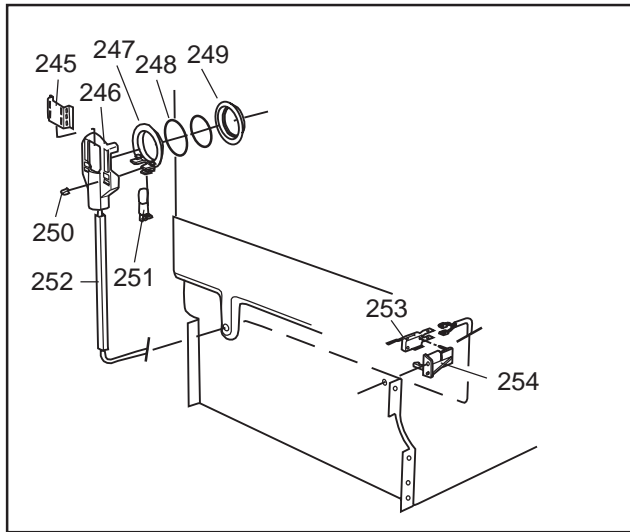

Datum
2003-03-24
Date

BEHÅLLARE

CONTAINER AND RELATED PARTS

Container and related parts

ASKO, 1585 US - White Bi (DW954)

Pos	Spare part No.	Description	Qty	Comment
201	8057977	Bearing Upper Rail 05/06 DW	8 Pcs	
202	8058638-77	Ball Holder, Upper Rail DW	2 Pcs	
203	8057979-77	Rack Stop Grey 05/06 DW	2 Pcs	
204	8057052	Guide Rail '05 '06 DW	2 Pcs	
205	8057978-77	Rail Stop - Back Grey 05/06	2 Pcs	
206	8057489	Tub Seal 05/06 DW	1 Pcs	
208	8801098	Lock Catch Kit 05'06 D/W	1 Pcs	
210	8057077	Heating Element DW 05/06 140	1 Pcs	
210	8002370	Protective Collar	2 Pcs	
211	8901110	Screw w/O-Ring DW 05/06 25-T	4 Pcs	
212	8070613	Sealing Strip Casing	1 Pcs	
216	8002579	T-Stat 05/06 DW Overheat	1 Pcs	
222	8070142	Cable holder, rear 05	1 Pcs	
223	8058495	Cable holder, door 05	1 Pcs	
225	8057523	Bottom and Side support '05	1 Pcs	
228	8058558	RFI 05/06 WM	1 Pcs	
229	8050251	Terminal Block DW All	1 Pcs	
229-a	8900357	Screw, terminal block	1 Pcs	
230	8059991	Cable holder, supply line 05	1 Pcs	
231	8006948	Grommet	1 Pcs	
232	8058491-77	Door Spring 05/06 for 0-7 lb	2 Pcs	
233	8057062	Subs to 8074877	4 Pcs	
234	8901156	Nut, Levelling Legs	4 Pcs	
235	8051957	Slide, foot 02 DW	2 Pcs	
236	8072119	Washer	4 Pcs	
241	8060255	No longer Avail. po# 8008- H	1 Pcs	
242	8070495	Inlet Valve Mount	1 Pcs	
242-a	8900327	Screw 20 Torx, Self Tapping	2 Pcs	
243	8059761-0	Filler Strip - Left DW - Whi	1 Pcs	
243	8059762-0	Filler Strip, Right 05/06 DW	1 Pcs	
243-a	8900646	Screw 20 Torx SS	4 Pcs	
244	8070614	Insulation,fill strip 05&06	2 Pcs