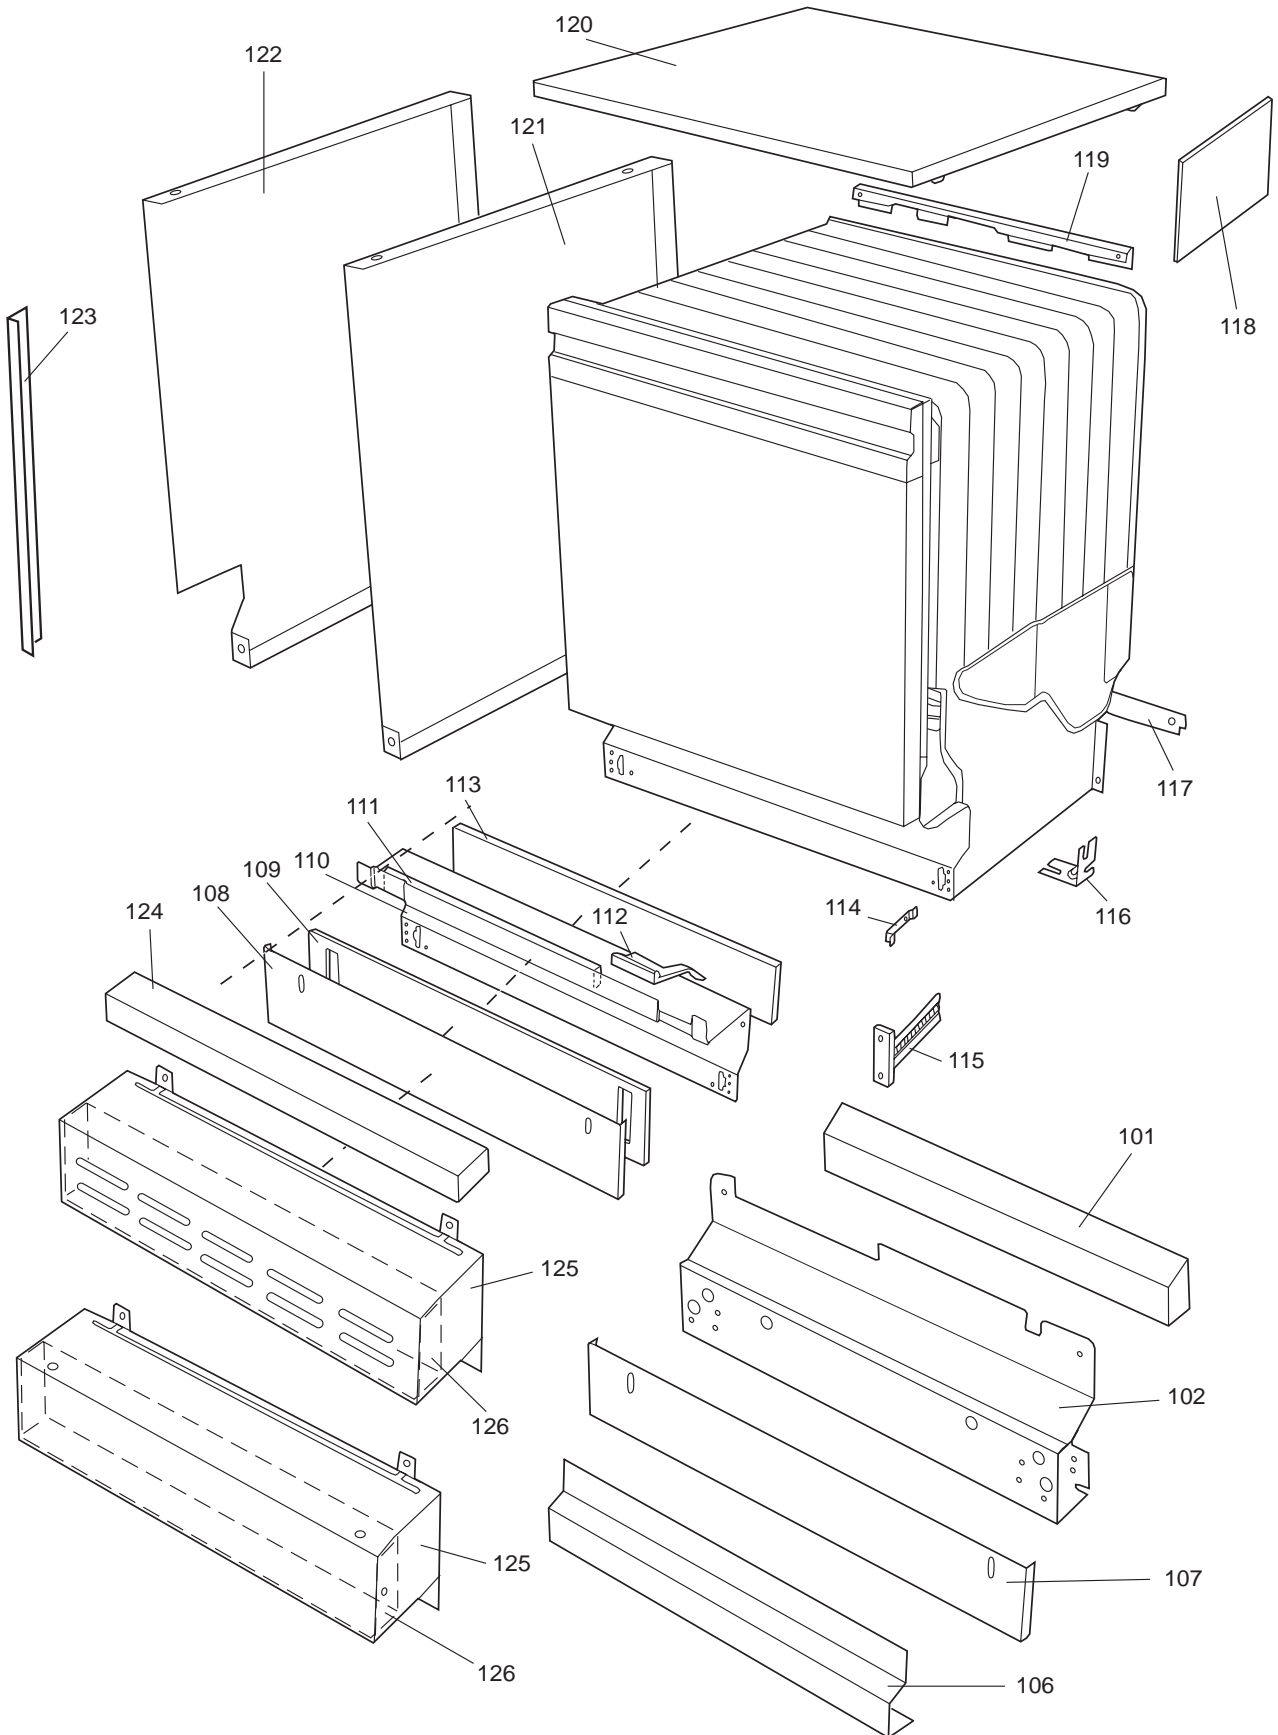

Datum

2003-03-24

Date

YTTERHÖLJE

CASING AND RELATED PARTS

Casing and related parts

ASKO, 1595 US - Black Bi (DW954)

Pos	Spare part No.	Description	Qty	Comment
108	8059758-29	SUBS To 8059758-86 Kick Plat	1 Pcs	
108-a	8900944-29	Screw	2 Pcs	
109	8070743	Insulation, Toe-Kick 05/06 D	1 Pcs	
110	8057526	Guard Plate DW05 & 06	1 Pcs	
110-a	8902357	Screw	4 Pcs	
111	8060041	Sealing strip, protect plte	1 Pcs	
112	8058486	Drip Guard Overflow 05/06 DW	1 Pcs	
113	8058353	Sound Absorb Guard	1 Pcs	
114	8057550	Spring Adj. Bracket 05/06 DW	2 Pcs	
114-a	8902131	Screw, disc.jh 11-99	2 Pcs	
115	8057549	Bracket/Toe Kick 05/06 DW	2 Pcs	
124	8070615	Sealing Lower Panel DW 05/06	1 Pcs	
125	8057100-S-29	Lower Panel, 05/06 DW	1 Pcs	
125-a	8900352	Screw Access Panel 05/06	2 Pcs	
125-b	8009769-33	Black plugs for Door DW 05/0	4 Pcs	
126	8070612	Insul, lower panel 05 & 06 D	1 Pcs