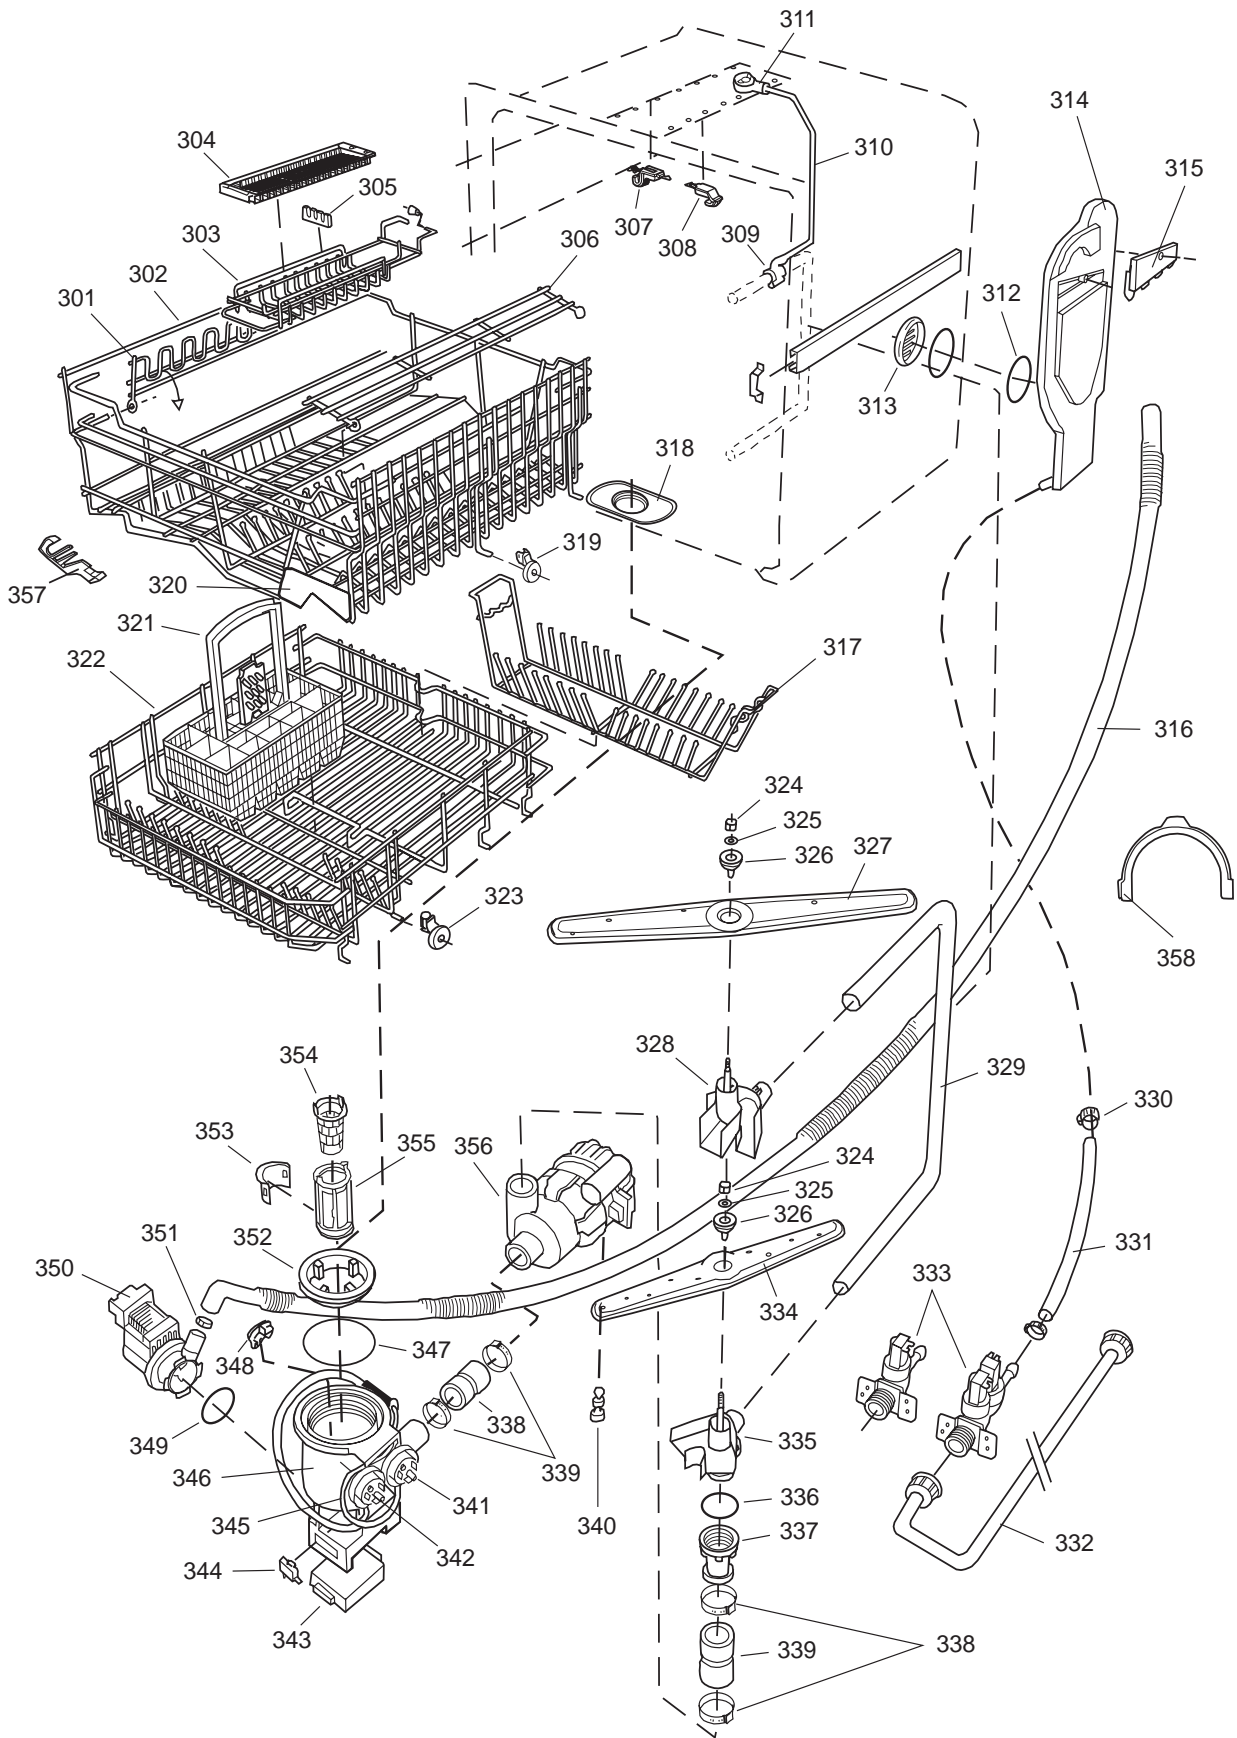

DISKSYSTEM

DISHWASHING SYSTEM

Dishwashing system

ASKO, 1595 US - Black Bi (DW954)

Pos	Spare part No.	Description	Qty	Comment
301	8071337-36	Cup Shelf Wine Glass 05/06 D	1 Pcs	
302	8801236-36	Upper Basket Gray	1 Pcs	
302	8801199-36	Rack, Upper 05 & 06 DW	1 Pcs	with cup shelf
306	8071336-36	Cup Shelf 05/06 DW	1 Pcs	
313	8057536-77	Lockring Airbreak Gray	1 Pcs	
314	8057514	Sub To 8801234	1 Pcs	
316	8070304	Drain Hose 05/06 DW	1 Pcs	
316-a	8052239	Hose Clamp, Squeeze	1 Pcs	
316-b	8053642	Hose Clip	1 Pcs	
318	8059740	Strainer Upper 05/06 DW	1 Pcs	
319	8058498-77	Wheel, Upper Basket 05/06 DW	4 Pcs	
320	8057506-77	Knife Stop	1 Pcs	
321	8801089-77	Cutlery Basket 05/06 DW	1 Pcs	
322	8801200-36	Lower Basket 05/06 DW	1 Pcs	
323	8009516-77	Rack Wheels Lower 05/06 DW	8 Pcs	
324	8901262	Nut for Spray Arm 05	2 Pcs	
325	8052095	Ceramic Washer, Spray Arm 05	2 Pcs	
326	8057070-77	Spray Arm Insert 05/06 DW	2 Pcs	
327	8072695	Spray Arm - Upper 05/06 DW	1 Pcs	
328	8057068-77	Spray Pipe Bearing Upper	1 Pcs	
329	8057063	Spray pipe, inner 05	1 Pcs	
330	8052189	Hose Clamp, Squeeze	2 Pcs	
331	8070622	Ruber Hose	1 Pcs	
333	8072121	Fill Valve, Single 05/06 DW.	1 Pcs	
333-a	8902087	Screw, Plastic Housing 20 To	2 Pcs	
334	8072692	Spray Arm - Lower 05/06 DW	1 Pcs	
335	8057067-77	Lower Washarm Support 05/06	1 Pcs	
336	8901755	O-Ring Seal	1 Pcs	
337	8057069	Retainer Nut SprayArm 05/06	1 Pcs	
338	8052097	Hose Clamp, Circ. Pump 05/06	4 Pcs	
339	8057484	Hose, Circ. Pump 05/06 DW	2 Pcs	
340	8055095	BUFFER, Circumpump 03/04 DW	1 Pcs	
341	8071024	Level Switch 05/06 DW	1 Pcs	
343	8057053	Subs to 8075110	1 Pcs	
344	8060068	Micro Switch,Overfill 05/06	1 Pcs	
345	8058500	Hose Pressure Sw. 05/06 DW	1 Pcs	
346	8801123	Replaces 8075197-77. Sump 05	1 Pcs	
347	8058503	O-Ring, Sump 05/06 DW	1 Pcs	
348	8057487-79	Sump Plug DW 05/06 Cleanout	1 Pcs	
349	8002584	O-Ring, Drain Pump 05/06 DW	1 Pcs	
350	8057083	DRAINPUMP Repl.by 8072032	1 Pc's	
350	8072032	Drain Pump 05/06 DW	1 Pcs	
351	8052239	Hose Clamp, Squeeze	1 Pcs	
352	8057488	Locking ring, bottom well 05	1 Pcs	
353	8058454	Cover Str. Basket 05/06 DW	1 Pcs	
354	8057972-77	Strainer Basket Grey 05/06 D	1 Pcs	
355	8057486-77	Filter, fine 05 & 06 DW	1 Pcs	
356	8071250	Circ. Pump 05/06 DW	1 Pcs	
356-a	8075380	capacitor D3000	1 Pcs	
357	8071214-77	Knife Holder 05/06 DW	2 Pcs	
358	8072528-77	Holder Outlet Hose	1 Pcs	
358	8050805	GOOSE NECK for DRAIN HOSE	1 Pcs	