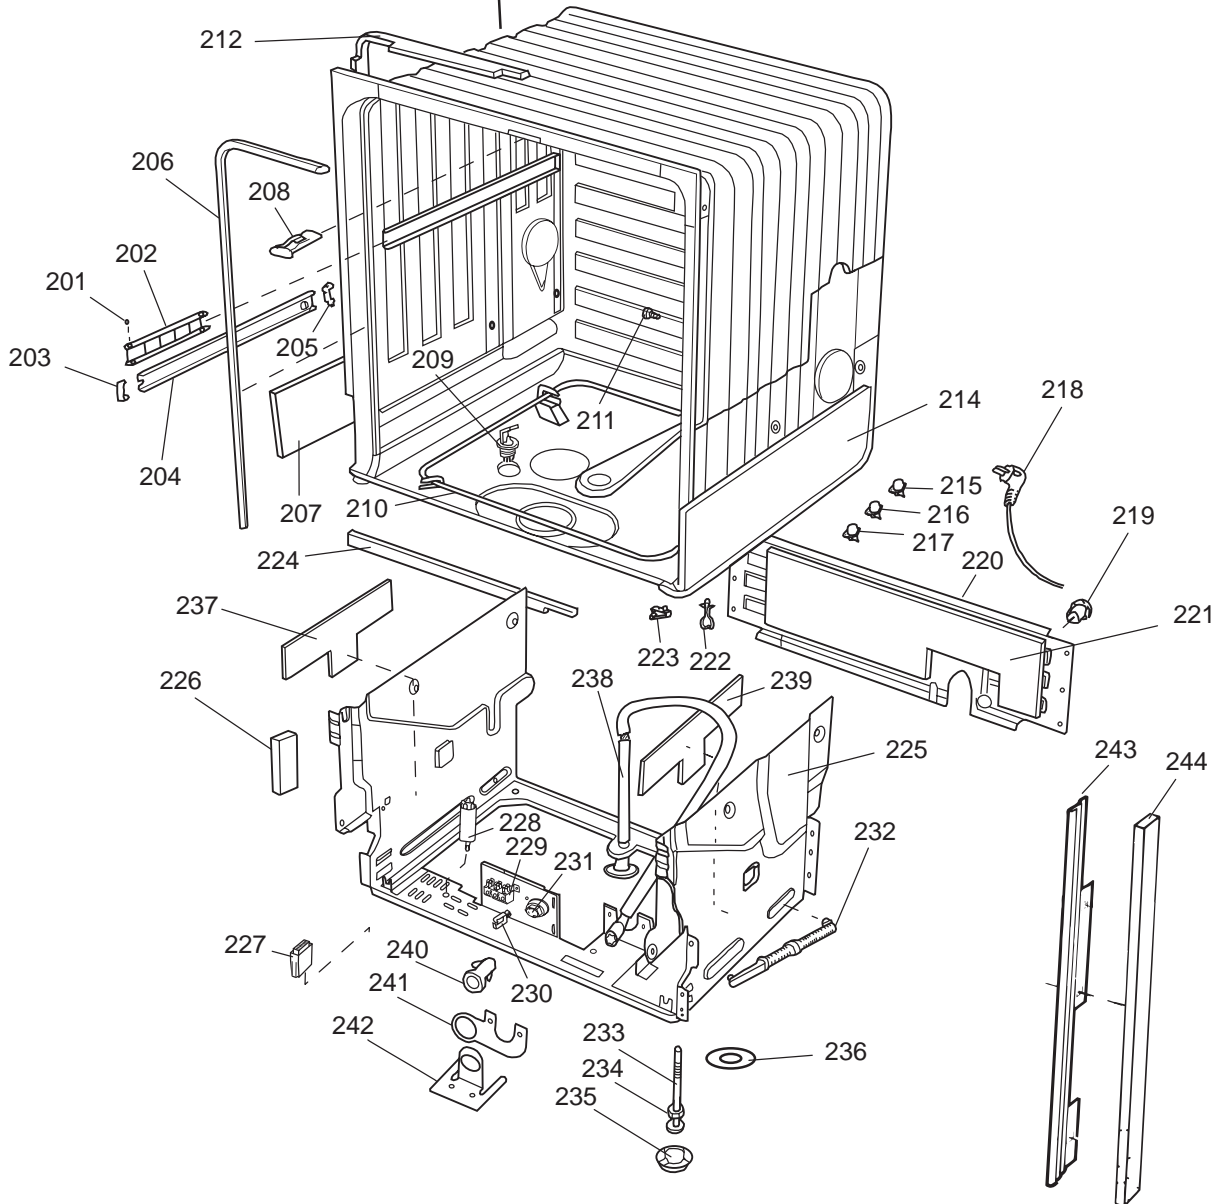

Datum

2003-03-24

Date

BEHÅLLARE

CONTAINER AND RELATED PARTS

Container and related parts

ASKO, 1595 US - Black Bi (DW954)

Pos	Spare part No.	Description	Qty	Comment
201	8057977	Bearing Upper Rail 05/06 DW	8 Pcs	
202	8058638-77	Ball Holder, Upper Rail DW	2 Pcs	
203	8057979-77	Rack Stop Grey 05/06 DW	2 Pcs	
204	8057052	Guide Rail '05 '06 DW	2 Pcs	
205	8057978-77	Rail Stop - Back Grey 05/06	2 Pcs	
206	8057489	Tub Seal 05/06 DW	1 Pcs	
208	8801098	Lock Catch Kit 05'06 D/W	1 Pcs	
210	8057077	Heating Element DW 05/06 140	1 Pcs	
210	8002370	Protective Collar	2 Pcs	
211	8901110	Screw w/O-Ring DW 05/06 25-T	4 Pcs	
212	8070613	Sealing Strip Casing	1 Pcs	
216	8002579	T-Stat 05/06 DW Overheat	1 Pcs	
222	8070142	Cable holder, rear 05	1 Pcs	
223	8058495	Cable holder, door 05	1 Pcs	
225	8057523	Bottom and Side support '05	1 Pcs	
228	8058558	RFI 05/06 WM	1 Pcs	
229	8050251	Terminal Block DW All	1 Pcs	
229-a	8900357	Screw, terminal block	1 Pcs	
230	8059991	Cable holder, supply line 05	1 Pcs	
231	8006948	Grommet	1 Pcs	
232	8058491-77	Door Spring 05/06 for 0-7 lb	2 Pcs	
233	8057062	Subs to 8074877	4 Pcs	
234	8901156	Nut, Levelling Legs	4 Pcs	
235	8051957	Slide, foot 02 DW	2 Pcs	
236	8072119	Washer	4 Pcs	
241	8060255	No longer Avail. po# 8008- H	1 Pcs	
242	8070495	Inlet Valve Mount	1 Pcs	
242-a	8900327	Screw 20 Torx, Self Tapping	2 Pcs	
243	8059761-29	Filler Strip - Left DW - Bla	1 Pcs	
243	8059762-29	Filler Strip, Right 05/06 DW	1 Pcs	
243-a	8900646	Screw 20 Torx SS	4 Pcs	
244	8070614	Insulation,fill strip 05&06	2 Pcs