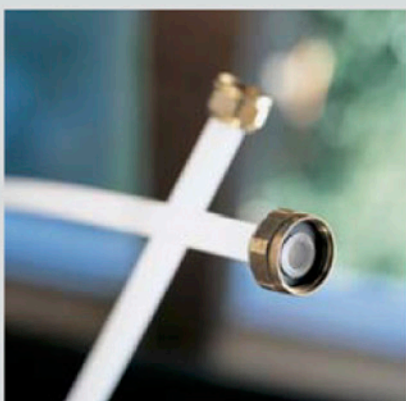

----- Manual continues below -----

Spare Parts Catalogue

Dishwashers \ 05 Generation
Type: DW954
Model: 1595 US Black Bi

Prod. No: 1071595-BK
November 15th 2004

AM Appliances Group

P.O. Box 851805 • Richardson • TX 75085-1805
789 N. Grove Road • Suite 103 • Richardson • TX 75081