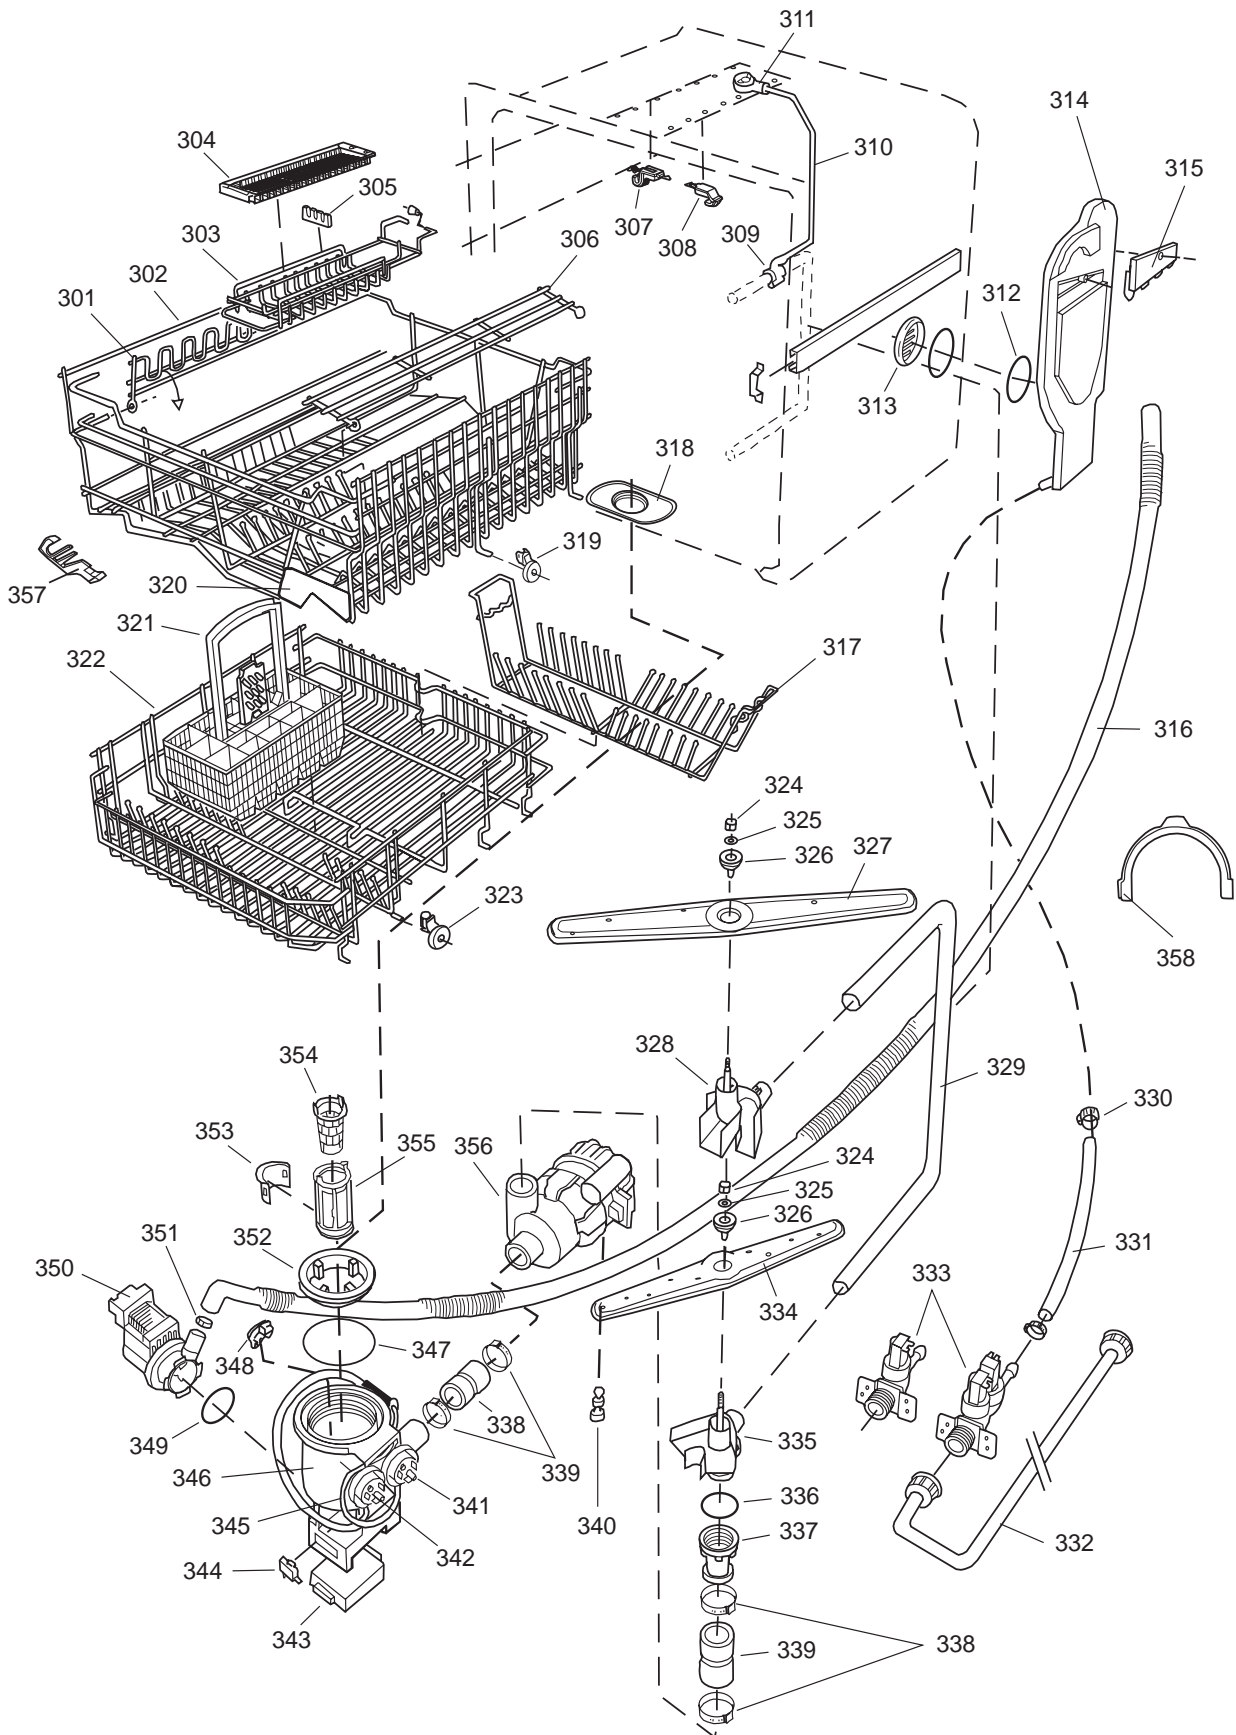

DISKSYSTEM

DISHWASHING SYSTEM

Dishwashing system

ASKO, 1595 US - Black Bi (DW954)

Pos	Spare part No.	Description	Qty	Comment
301	8071337-36	Cup Shelf Wine Glass 05/06 D	1 Pcs	
302	8801236-36	Upper Basket Gray	1 Pcs	
302	8801199-36	Rack, Upper 05 & 06 DW	1 Pcs	with cup shelf
306	8071336-36	Cup Shelf 05/06 DW	1 Pcs	
313	8057536-77	Lockring Airbreak Gray	1 Pcs	
314	8057514	Sub To 8801234	1 Pcs	
316	8070304	Drain Hose 05/06 DW	1 Pcs	
316-a	8052239	Hose Clamp, Squeeze	1 Pcs	
316-b	8053642	Hose Clip	1 Pcs	
318	8059740	Strainer Upper 05/06 DW	1 Pcs	
319	8058498-77	Wheel, Upper Basket 05/06 DW	4 Pcs	
320	8057506-77	Knife Stop	1 Pcs	
321	8801089-77	Cutlery Basket 05/06 DW	1 Pcs	
322	8801200-36	Lower Basket 05/06 DW	1 Pcs	
323	8009516-77	Rack Wheels Lower 05/06 DW	8 Pcs	
324	8901262	Nut for Spray Arm 05	2 Pcs	
325	8052095	Ceramic Washer, Spray Arm 05	2 Pcs	
326	8057070-77	Spray Arm Insert 05/06 DW	2 Pcs	
327	8072695	Spray Arm - Upper 05/06 DW	1 Pcs	
328	8057068-77	Spray Pipe Bearing Upper	1 Pcs	
329	8057063	Spray pipe, inner 05	1 Pcs	
330	8052189	Hose Clamp, Squeeze	2 Pcs	
331	8070622	Ruber Hose	1 Pcs	
333	8072121	Fill Valve, Single 05/06 DW.	1 Pcs	
333-a	8902087	Screw, Plastic Housing 20 To	2 Pcs	
334	8072692	Spray Arm - Lower 05/06 DW	1 Pcs	
335	8057067-77	Lower Washarm Support 05/06	1 Pcs	
336	8901755	O-Ring Seal	1 Pcs	
337	8057069	Retainer Nut SprayArm 05/06	1 Pcs	
338	8052097	Hose Clamp, Circ. Pump 05/06	4 Pcs	
339	8057484	Hose, Circ. Pump 05/06 DW	2 Pcs	
340	8055095	BUFFER, Circumpump 03/04 DW	1 Pcs	
341	8071024	Level Switch 05/06 DW	1 Pcs	
343	8057053	Subs to 8075110	1 Pcs	
344	8060068	Micro Switch,Overfill 05/06	1 Pcs	
345	8058500	Hose Pressure Sw. 05/06 DW	1 Pcs	
346	8801123	Replaces 8075197-77. Sump 05	1 Pcs	
347	8058503	O-Ring, Sump 05/06 DW	1 Pcs	
348	8057487-79	Sump Plug DW 05/06 Cleanout	1 Pcs	
349	8002584	O-Ring, Drain Pump 05/06 DW	1 Pcs	
350	8057083	DRAINPUMP Repl.by 8072032	1 Pc's	
350	8072032	Drain Pump 05/06 DW	1 Pcs	
351	8052239	Hose Clamp, Squeeze	1 Pcs	
352	8057488	Locking ring, bottom well 05	1 Pcs	
353	8058454	Cover Str. Basket 05/06 DW	1 Pcs	
354	8057972-77	Strainer Basket Grey 05/06 D	1 Pcs	
355	8057486-77	Filter, fine 05 & 06 DW	1 Pcs	
356	8071250	Circ. Pump 05/06 DW	1 Pcs	
356-a	8075380	capacitor D3000	1 Pcs	
357	8071214-77	Knife Holder 05/06 DW	2 Pcs	
358	8072528-77	Holder Outlet Hose	1 Pcs	
358	8050805	GOOSE NECK for DRAIN HOSE	1 Pcs	