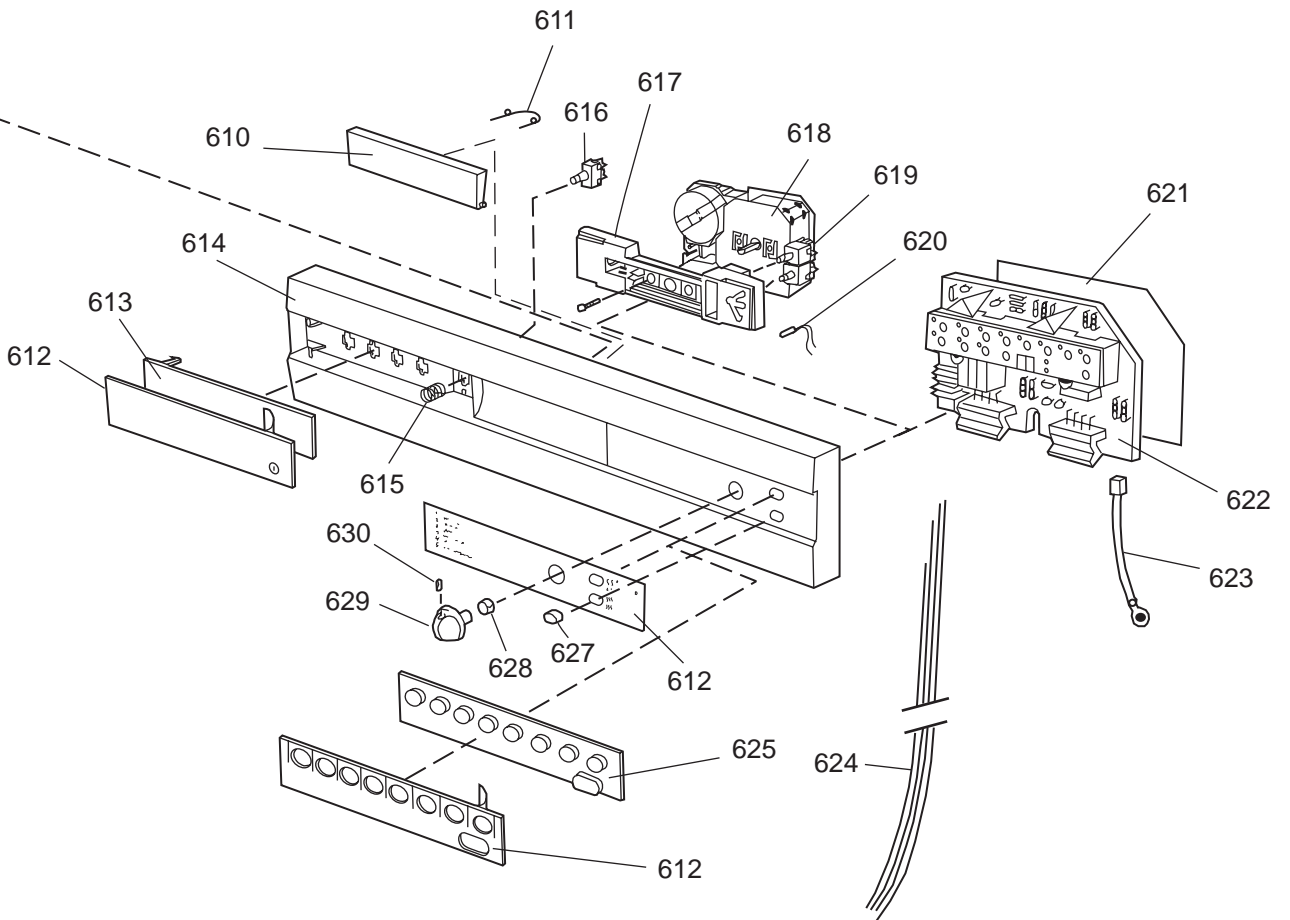

Casing and related parts

ASKO, 1595 US - Black Bi (DW954)

Pos	Spare part No.	Description	Qty	Comment
108	8059758-29	SUBS To 8059758-86 Kick Plat	1 Pcs	
108-a	8900944-29	Screw	2 Pcs	
109	8070743	Insulation, Toe-Kick 05/06 D	1 Pcs	
110	8057526	Guard Plate DW05 & 06	1 Pcs	
110-a	8902357	Screw	4 Pcs	
111	8060041	Sealing strip, protect plte	1 Pcs	
112	8058486	Drip Guard Overflow 05/06 DW	1 Pcs	
113	8058353	Sound Absorb Guard	1 Pcs	
114	8057550	Spring Adj. Bracket 05/06 DW	2 Pcs	
114-a	8902131	Screw, disc.jh 11-99	2 Pcs	
115	8057549	Bracket/Toe Kick 05/06 DW	2 Pcs	
124	8070615	Sealing Lower Panel DW 05/06	1 Pcs	
125	8057100-S-29	Lower Panel, 05/06 DW	1 Pcs	
125-a	8900352	Screw Access Panel 05/06	2 Pcs	
125-b	8009769-33	Black plugs for Door DW 05/0	4 Pcs	
126	8070612	Insul, lower panel 05 & 06 D	1 Pcs	

Datum
2003-03-24
Date

PANEL

CONTROL PANEL AND RELATED PARTS

Control panel and related parts

ASKO, 1595 US - Black Bi (DW954)

Pos	Spare part No.	Description	Qty	Comment
601	8057541-33	Door Handle, Black DW 05/06	1 Pcs	
602	8057545	Rotary catch, child safety '	1 Pcs	
603	8057546	SPRING, SafetyCatch 05/06 DW	1 Pcs	
604	8057544	Arm, SafetyCatch 05/06 DW	1 Pcs	
605	8057539	Bracket 4 Switch/Handle 05/0	1 Pcs	
605-a	8902085	Screw 20T for Plastic	2 Pcs	
606	8071098	Cover for Micro Switch	1 Pcs	
607	8055473	Door Switch - DW 05/06	1 Pcs	
608	8057542	Actuator, Doorswitch 05/06 D	1 Pcs	
609	8007078	Spring 02 Handle, DW	1 Pcs	
612	8072468-33	Decor Insert	1 Pcs	
613	8057538-69	Cover Main Switch Black 05'	1 Pcs	
614	8057538-69	Cover Main Switch Black 05'	1 Pcs	
614	8071680-69	Control Panel 05/06 DW	1 Pcs	
621	8060076	Cover, protective 05	1 Pcs	
622	8801201	Board, DW 05/06 (Not FI/Cust	1 Pcs	
622-a	8902053	Screw	2 Pcs	
623	8059767	Thermistor 05/06 DW	1 Pcs	
624	8059861	BASIC HARNESS DOOR DW95E	1 Pc's	
624	8059865	Basic Harness	1 Pcs	
624	8072563	Cable 1595	1 Pcs	
625	8072512-33	Push Buttons	1 Pcs	
690	8073096	INSTR. GENERAL D/WASHER USA	1 Pc's	