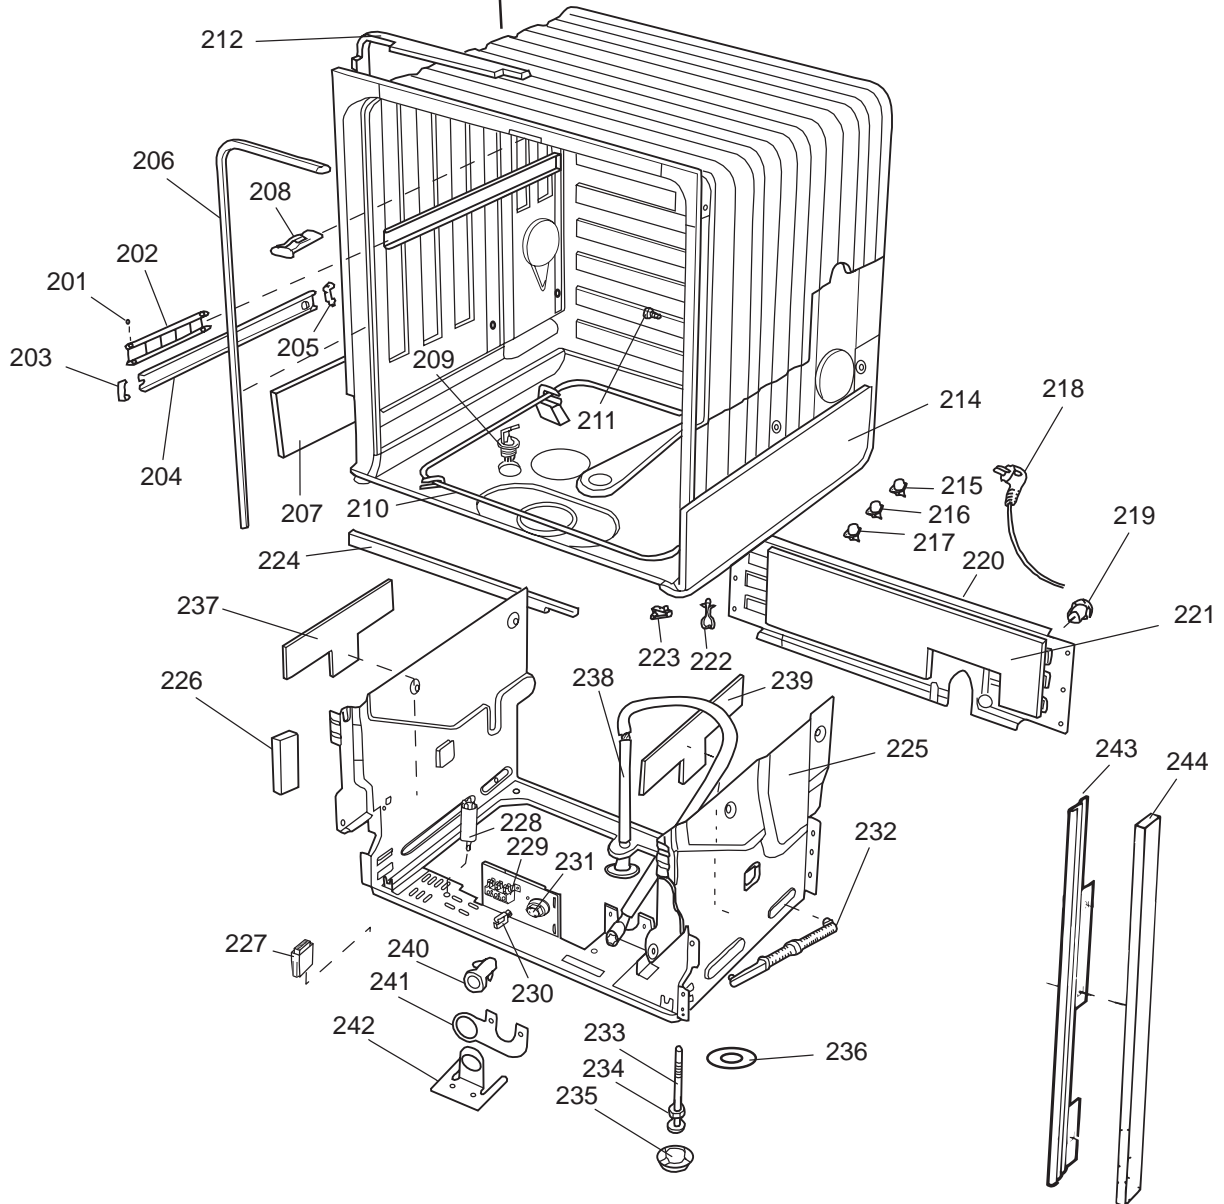

Datum

2003-03-24

Date

BEHÅLLARE

CONTAINER AND RELATED PARTS

Container and related parts

ASKO, 1595 US - Black Bi (DW954)

Pos	Spare part No.	Description	Qty	Comment
201	8057977	Bearing Upper Rail 05/06 DW	8 Pcs	
202	8058638-77	Ball Holder, Upper Rail DW	2 Pcs	
203	8057979-77	Rack Stop Grey 05/06 DW	2 Pcs	
204	8057052	Guide Rail '05 '06 DW	2 Pcs	
205	8057978-77	Rail Stop - Back Grey 05/06	2 Pcs	
206	8057489	Tub Seal 05/06 DW	1 Pcs	
208	8801098	Lock Catch Kit 05'06 D/W	1 Pcs	
210	8057077	Heating Element DW 05/06 140	1 Pcs	
210	8002370	Protective Collar	2 Pcs	
211	8901110	Screw w/O-Ring DW 05/06 25-T	4 Pcs	
212	8070613	Sealing Strip Casing	1 Pcs	
216	8002579	T-Stat 05/06 DW Overheat	1 Pcs	
222	8070142	Cable holder, rear 05	1 Pcs	
223	8058495	Cable holder, door 05	1 Pcs	
225	8057523	Bottom and Side support '05	1 Pcs	
228	8058558	RFI 05/06 WM	1 Pcs	
229	8050251	Terminal Block DW All	1 Pcs	
229-a	8900357	Screw, terminal block	1 Pcs	
230	8059991	Cable holder, supply line 05	1 Pcs	
231	8006948	Grommet	1 Pcs	
232	8058491-77	Door Spring 05/06 for 0-7 lb	2 Pcs	
233	8057062	Subs to 8074877	4 Pcs	
234	8901156	Nut, Levelling Legs	4 Pcs	
235	8051957	Slide, foot 02 DW	2 Pcs	
236	8072119	Washer	4 Pcs	
241	8060255	No longer Avail. po# 8008- H	1 Pcs	
242	8070495	Inlet Valve Mount	1 Pcs	
242-a	8900327	Screw 20 Torx, Self Tapping	2 Pcs	
243	8059761-29	Filler Strip - Left DW - Bla	1 Pcs	
243	8059762-29	Filler Strip, Right 05/06 DW	1 Pcs	
243-a	8900646	Screw 20 Torx SS	4 Pcs	
244	8070614	Insulation,fill strip 05&06	2 Pcs