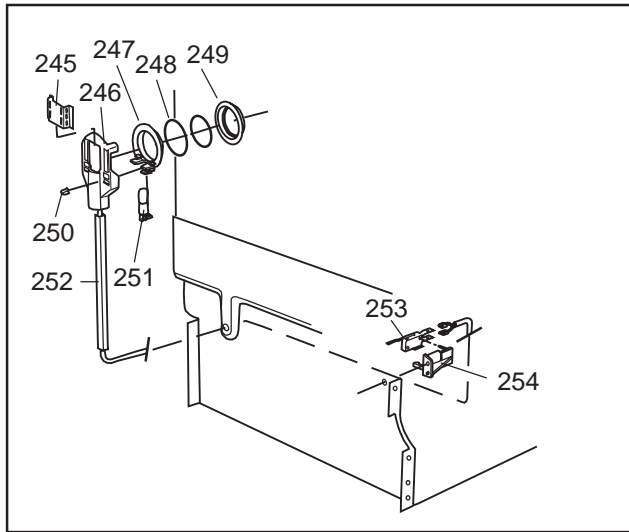

Datum

2003-03-24

Date

BEHÅLLARE

CONTAINER AND RELATED PARTS

Container and related parts

ASKO, 1595 US - Black Bi (DW954)

Pos	Spare part No.	Description	Qty	Comment
201	8057977	Bearing Upper Rail 05/06 DW	8 Pcs	
202	8058638-77	Ball Holder, Upper Rail DW	2 Pcs	
203	8057979-77	Rack Stop Grey 05/06 DW	2 Pcs	
204	8057052	Guide Rail '05 '06 DW	2 Pcs	
205	8057978-77	Rail Stop - Back Grey 05/06	2 Pcs	
206	8057489	Tub Seal 05/06 DW	1 Pcs	
208	8801098	Lock Catch Kit 05'06 D/W	1 Pcs	
210	8057077	Heating Element DW 05/06 140	1 Pcs	
210	8002370	Protective Collar	2 Pcs	
211	8901110	Screw w/O-Ring DW 05/06 25-T	4 Pcs	
212	8070613	Sealing Strip Casing	1 Pcs	
216	8002579	T-Stat 05/06 DW Overheat	1 Pcs	
222	8070142	Cable holder, rear 05	1 Pcs	
223	8058495	Cable holder, door 05	1 Pcs	
225	8057523	Bottom and Side support '05	1 Pcs	
228	8058558	RFI 05/06 WM	1 Pcs	
229	8050251	Terminal Block DW All	1 Pcs	
229-a	8900357	Screw, terminal block	1 Pcs	
230	8059991	Cable holder, supply line 05	1 Pcs	
231	8006948	Grommet	1 Pcs	
232	8058491-77	Door Spring 05/06 for 0-7 lb	2 Pcs	
233	8057062	Subs to 8074877	4 Pcs	
234	8901156	Nut, Levelling Legs	4 Pcs	
235	8051957	Slide, foot 02 DW	2 Pcs	
236	8072119	Washer	4 Pcs	
241	8060255	No longer Avail. po# 8008- H	1 Pcs	
242	8070495	Inlet Valve Mount	1 Pcs	
242-a	8900327	Screw 20 Torx, Self Tapping	2 Pcs	
243	8059761-29	Filler Strip - Left DW - Bla	1 Pcs	
243	8059762-29	Filler Strip, Right 05/06 DW	1 Pcs	
243-a	8900646	Screw 20 Torx SS	4 Pcs	
244	8070614	Insulation,fill strip 05&06	2 Pcs