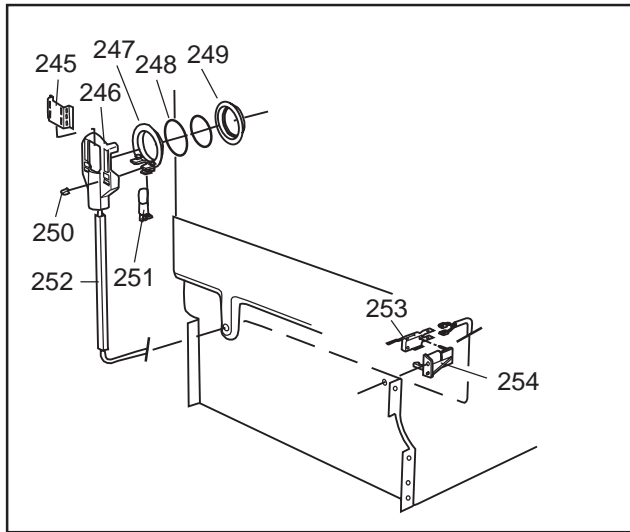

Datum

2003-03-24

Date

BEHÅLLARE

CONTAINER AND RELATED PARTS

Container and related parts

ASKO, 1595 US - Black Bi (DW954)

Pos	Spare part No.	Description	Qty	Comment
201	8057977	Bearing Upper Rail 05/06 DW	8 Pcs	
202	8058638-77	Ball Holder, Upper Rail DW	2 Pcs	
203	8057979-77	Rack Stop Grey 05/06 DW	2 Pcs	
204	8057052	Guide Rail '05 '06 DW	2 Pcs	
205	8057978-77	Rail Stop - Back Grey 05/06	2 Pcs	
206	8057489	Tub Seal 05/06 DW	1 Pcs	
208	8801098	Lock Catch Kit 05'06 D/W	1 Pcs	
210	8057077	Heating Element DW 05/06 140	1 Pcs	
210	8002370	Protective Collar	2 Pcs	
211	8901110	Screw w/O-Ring DW 05/06 25-T	4 Pcs	
212	8070613	Sealing Strip Casing	1 Pcs	
216	8002579	T-Stat 05/06 DW Overheat	1 Pcs	
222	8070142	Cable holder, rear 05	1 Pcs	
223	8058495	Cable holder, door 05	1 Pcs	
225	8057523	Bottom and Side support '05	1 Pcs	
228	8058558	RFI 05/06 WM	1 Pcs	
229	8050251	Terminal Block DW All	1 Pcs	
229-a	8900357	Screw, terminal block	1 Pcs	
230	8059991	Cable holder, supply line 05	1 Pcs	
231	8006948	Grommet	1 Pcs	
232	8058491-77	Door Spring 05/06 for 0-7 lb	2 Pcs	
233	8057062	Subs to 8074877	4 Pcs	
234	8901156	Nut, Levelling Legs	4 Pcs	
235	8051957	Slide, foot 02 DW	2 Pcs	
236	8072119	Washer	4 Pcs	
241	8060255	No longer Avail. po# 8008- H	1 Pcs	
242	8070495	Inlet Valve Mount	1 Pcs	
242-a	8900327	Screw 20 Torx, Self Tapping	2 Pcs	
243	8059761-29	Filler Strip - Left DW - Bla	1 Pcs	
243	8059762-29	Filler Strip, Right 05/06 DW	1 Pcs	
243-a	8900646	Screw 20 Torx SS	4 Pcs	
244	8070614	Insulation,fill strip 05&06	2 Pcs