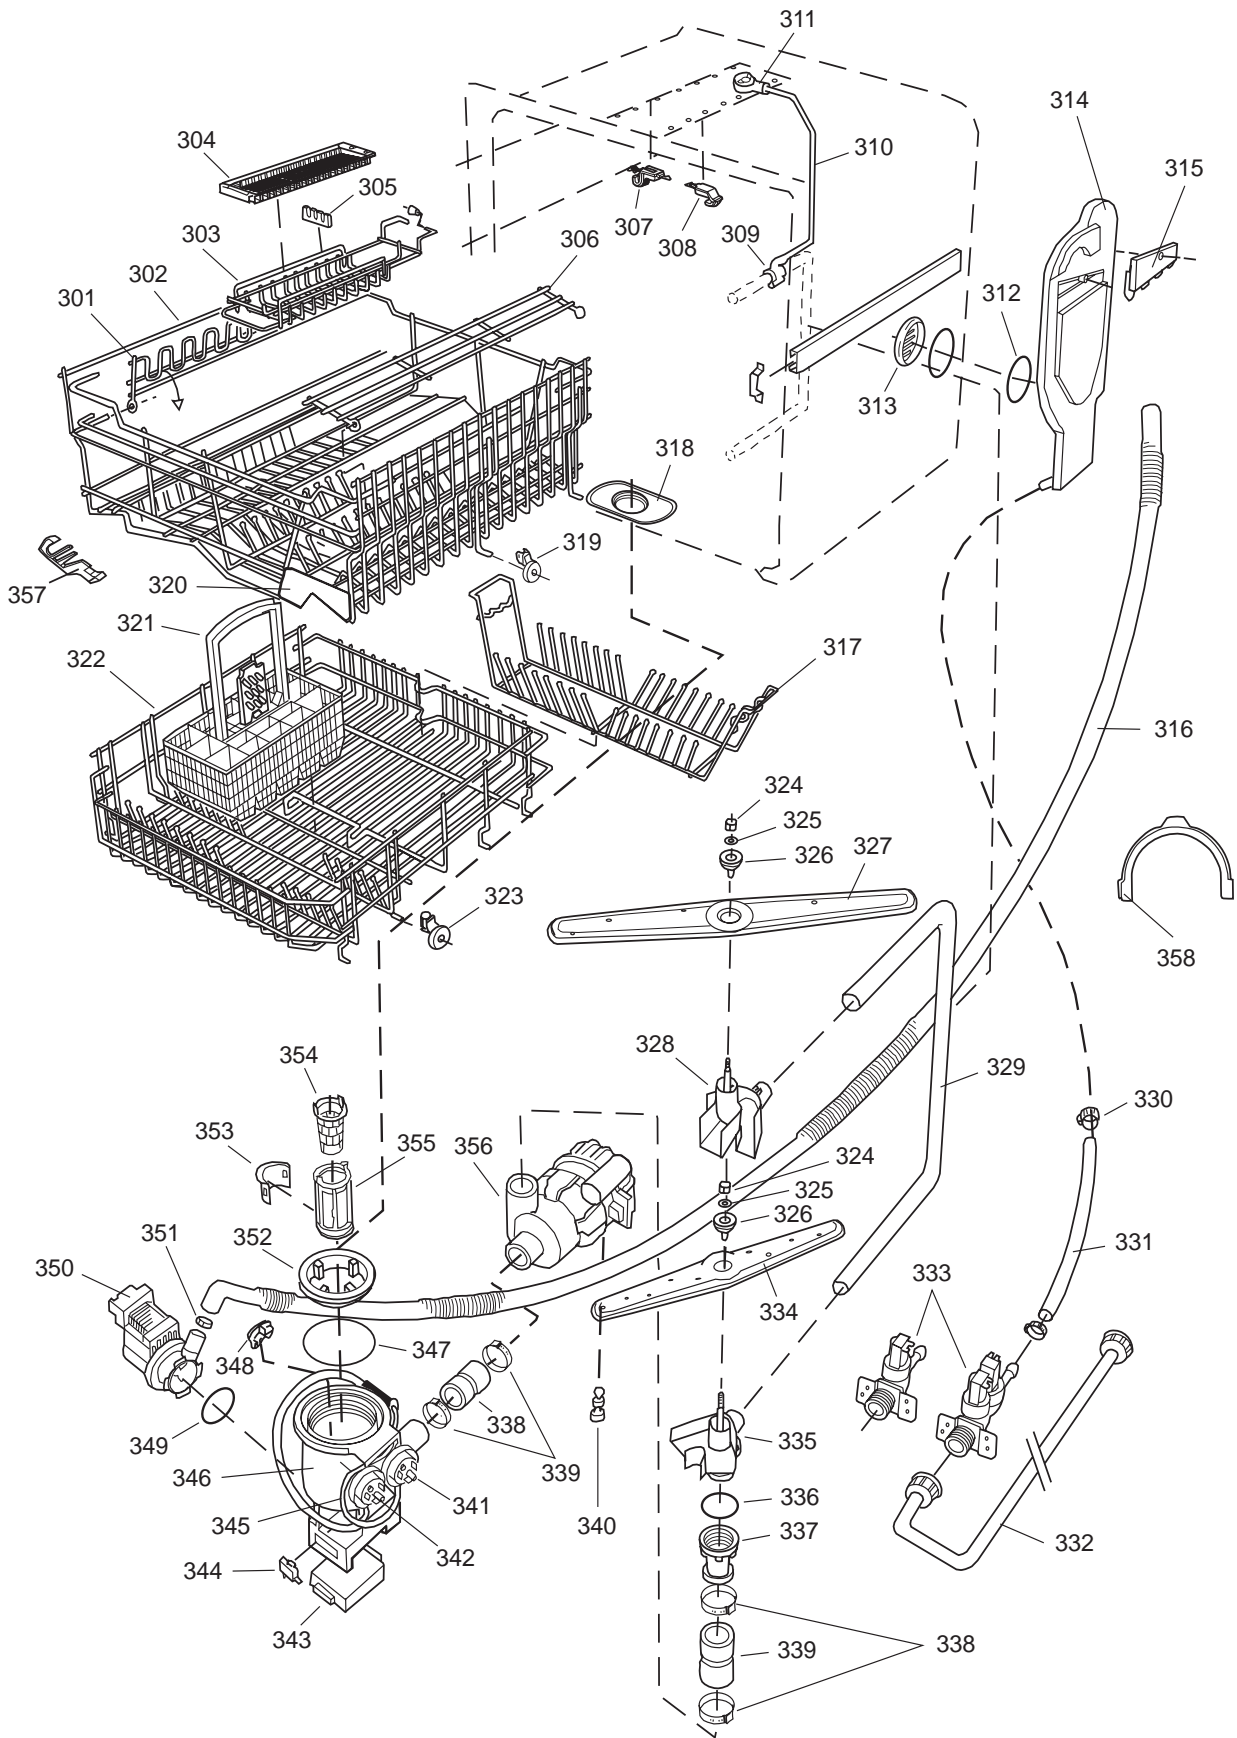

Datum
2003-03-24
Date

DISKSYSTEM

DISHWASHING SYSTEM

Dishwashing system

ASKO, 1595 US - SS Bi (DW954)

Pos	Spare part No.	Description	Qty	Comment
301	8071337-36	Cup Shelf Wine Glass 05/06 D	1 Pcs	
302	8801236-36	Upper Basket Gray	1 Pcs	
302	8801199-36	Rack, Upper 05 & 06 DW	1 Pcs	with cup shelf
306	8071336-36	Cup Shelf 05/06 DW	1 Pcs	
313	8057536-77	Lockring Airbreak Gray	1 Pcs	
314	8057514	Sub To 8801234	1 Pcs	
316	8070304	Drain Hose 05/06 DW	1 Pcs	
316-a	8052239	Hose Clamp, Squeeze	1 Pcs	
316-b	8053642	Hose Clip	1 Pcs	
318	8059740	Strainer Upper 05/06 DW	1 Pcs	
319	8058498-77	Wheel, Upper Basket 05/06 DW	4 Pcs	
320	8057506-77	Knife Stop	1 Pcs	
321	8801089-77	Cutlery Basket 05/06 DW	1 Pcs	
322	8801200-36	Lower Basket 05/06 DW	1 Pcs	
323	8009516-77	Rack Wheels Lower 05/06 DW	8 Pcs	
324	8901262	Nut for Spray Arm 05	2 Pcs	
325	8052095	Ceramic Washer, Spray Arm 05	2 Pcs	
326	8057070-77	Spray Arm Insert 05/06 DW	2 Pcs	
327	8072695	Spray Arm - Upper 05/06 DW	1 Pcs	
328	8057068-77	Spray Pipe Bearing Upper	1 Pcs	
329	8057063	Spray pipe, inner 05	1 Pcs	
330	8052189	Hose Clamp, Squeeze	2 Pcs	
331	8070622	Ruber Hose	1 Pcs	
333	8072121	Fill Valve, Single 05/06 DW.	1 Pcs	
333-a	8902087	Screw, Plastic Housing 20 To	2 Pcs	
334	8072692	Spray Arm - Lower 05/06 DW	1 Pcs	
335	8057067-77	Lower Washarm Support 05/06	1 Pcs	
336	8901755	O-Ring Seal	1 Pcs	
337	8057069	Retainer Nut SprayArm 05/06	1 Pcs	
338	8052097	Hose Clamp, Circ. Pump 05/06	4 Pcs	
339	8057484	Hose, Circ. Pump 05/06 DW	2 Pcs	
340	8055095	BUFFER, Circumpump 03/04 DW	1 Pcs	
341	8071024	Level Switch 05/06 DW	1 Pcs	
343	8057053	Subs to 8075110	1 Pcs	
344	8060068	Micro Switch,Overfill 05/06	1 Pcs	
345	8058500	Hose Pressure Sw. 05/06 DW	1 Pcs	
346	8801123	Replaces 8075197-77. Sump 05	1 Pcs	
347	8058503	O-Ring, Sump 05/06 DW	1 Pcs	
348	8057487-79	Sump Plug DW 05/06 Cleanout	1 Pcs	
349	8002584	O-Ring, Drain Pump 05/06 DW	1 Pcs	
350	8057083	DRAINPUMP Repl.by 8072032	1 Pc's	
350	8072032	Drain Pump 05/06 DW	1 Pcs	
351	8052239	Hose Clamp, Squeeze	1 Pcs	
352	8057488	Locking ring, bottom well 05	1 Pcs	
353	8058454	Cover Str. Basket 05/06 DW	1 Pcs	
354	8057972-77	Strainer Basket Grey 05/06 D	1 Pcs	
355	8057486-77	Filter, fine 05 & 06 DW	1 Pcs	
356	8071250	Circ. Pump 05/06 DW	1 Pcs	
356-a	8075380	capacitor D3000	1 Pcs	
357	8071214-77	Knife Holder 05/06 DW	2 Pcs	
358	8072528-77	Holder Outlet Hose	1 Pcs	
358	8050805	GOOSE NECK for DRAIN HOSE	1 Pcs