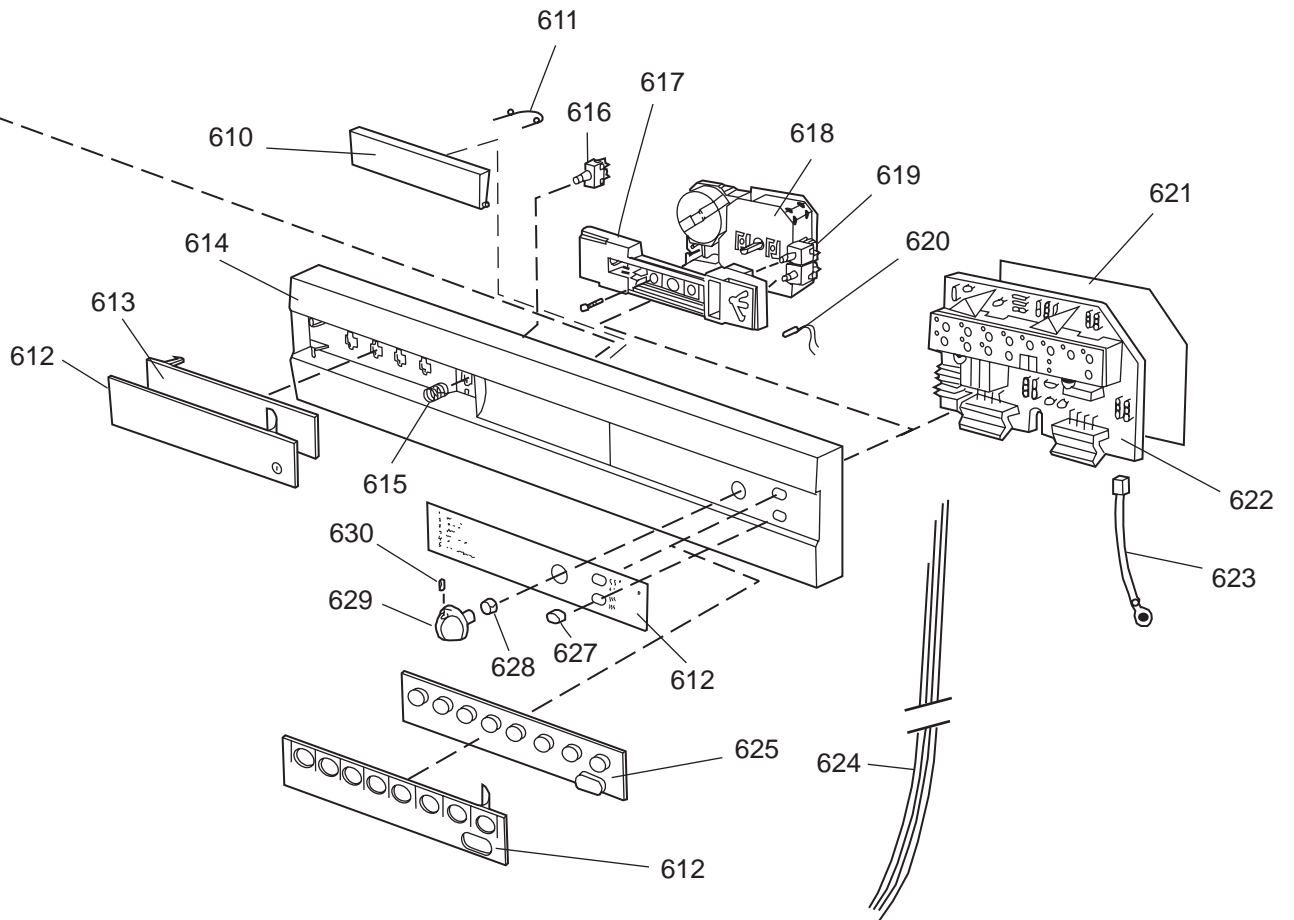

Datum
2003-03-24
Date

YTTERHÖLJE

CASING AND RELATED PARTS

Casing and related parts

ASKO, 1595 US - SS Bi (DW954)

Pos	Spare part No.	Description	Qty	Comment
108	8059758-81	Kick Plate Grey	1 Pcs	
108-a	8900944	Screw Toe Kick 20 Torx	2 Pcs	
109	8070743	Insulation, Toe-Kick 05/06 D	1 Pcs	
110	8057526	Guard Plate DW05 & 06	1 Pcs	
110-a	8902357	Screw	4 Pcs	
111	8060041	Sealing strip, protect plte	1 Pcs	
112	8058486	Drip Guard Overflow 05/06 DW	1 Pcs	
113	8058353	Sound Absorb Guard	1 Pcs	
114	8057550	Spring Adj. Bracket 05/06 DW	2 Pcs	
114-a	8902131	Screw, disc.jh 11-99	2 Pcs	
115	8057549	Bracket/Toe Kick 05/06 DW	2 Pcs	
124	8070615	Sealing Lower Panel DW 05/06	1 Pcs	
125	8057100-95	Lower Cover 05/06 DW	1 Pcs	
125-a	8900352	Screw Access Panel 05/06	2 Pcs	
126	8070612	Insul, lower panel 05 & 06 D	1 Pcs	

Datum
2003-03-24
Date

PANEL

CONTROL PANEL AND RELATED PARTS

Control panel and related parts

ASKO, 1595 US - SS Bi (DW954)

Pos	Spare part No.	Description	Qty	Comment
601	8057541-33	Door Handle, Black DW 05/06	1 Pcs	
602	8057545	Rotary catch, child safety '	1 Pcs	
603	8057546	SPRING, SafetyCatch 05/06 DW	1 Pcs	
604	8057544	Arm, SafetyCatch 05/06 DW	1 Pcs	
605	8057539	Bracket 4 Switch/Handle 05/0	1 Pcs	
605-a	8902085	Screw 20T for Plastic	2 Pcs	
606	8071098	Cover for Micro Switch	1 Pcs	
607	8055473	Door Switch - DW 05/06	1 Pcs	
608	8057542	Actuator, Doorswitch 05/06 D	1 Pcs	
609	8007078	Spring 02 Handle, DW	1 Pcs	
612	8072468-95	Decor Insert	1 Pcs	
613	8057538-69	Cover Main Switch Black 05'	1 Pcs	
614	8057538-69	Cover Main Switch Black 05'	1 Pcs	
614	8071680-69	Control Panel 05/06 DW	1 Pcs	
621	8060076	Cover, protective 05	1 Pcs	
622	8801201	Board, DW 05/06 (Not FI/Cust	1 Pcs	
622-a	8902053	Screw	2 Pcs	
623	8059767	Thermistor 05/06 DW	1 Pcs	
624	8059861	BASIC HARNESS DOOR DW95E	1 Pc's	
624	8059865	Basic Harness	1 Pcs	
624	8072563	Cable 1595	1 Pcs	
625	8072512-33	Push Buttons	1 Pcs	
690	8073096	INSTR. GENERAL D/WASHER USA	1 Pc's	