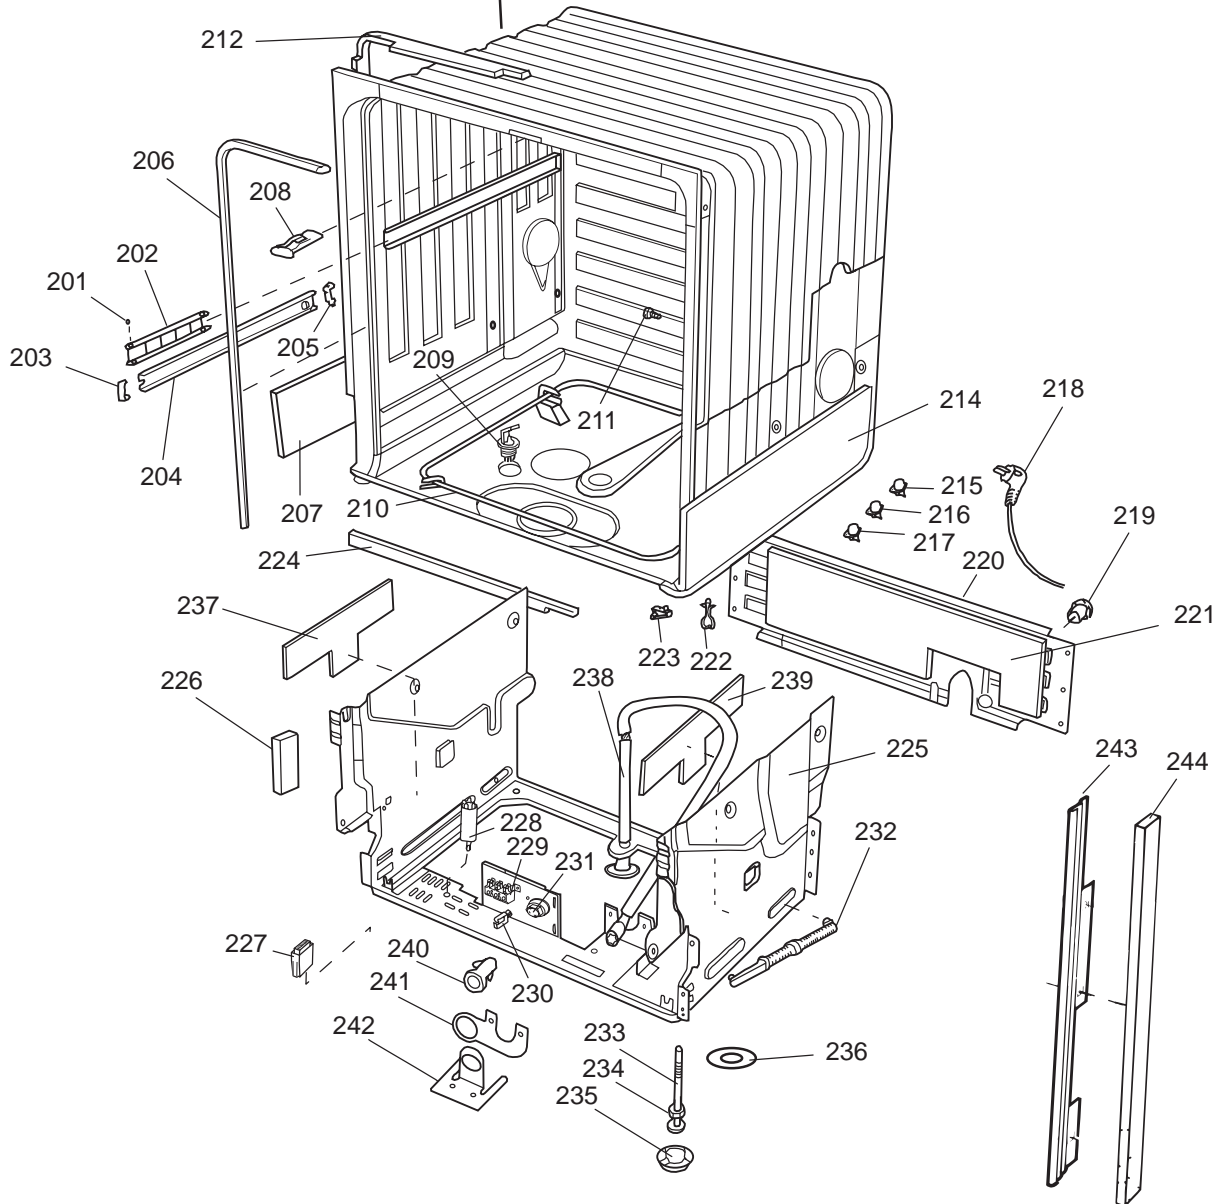

Dishwashing system

ASKO, 1595 US - SS Bi (DW954)

Pos	Spare part No.	Description	Qty	Comment
301	8071337-36	Cup Shelf Wine Glass 05/06 D	1 Pcs	
302	8801236-36	Upper Basket Gray	1 Pcs	
302	8801199-36	Rack, Upper 05 & 06 DW	1 Pcs	with cup shelf
306	8071336-36	Cup Shelf 05/06 DW	1 Pcs	
313	8057536-77	Lockring Airbreak Gray	1 Pcs	
314	8057514	Sub To 8801234	1 Pcs	
316	8070304	Drain Hose 05/06 DW	1 Pcs	
316-a	8052239	Hose Clamp, Squeeze	1 Pcs	
316-b	8053642	Hose Clip	1 Pcs	
318	8059740	Strainer Upper 05/06 DW	1 Pcs	
319	8058498-77	Wheel, Upper Basket 05/06 DW	4 Pcs	
320	8057506-77	Knife Stop	1 Pcs	
321	8801089-77	Cutlery Basket 05/06 DW	1 Pcs	
322	8801200-36	Lower Basket 05/06 DW	1 Pcs	
323	8009516-77	Rack Wheels Lower 05/06 DW	8 Pcs	
324	8901262	Nut for Spray Arm 05	2 Pcs	
325	8052095	Ceramic Washer, Spray Arm 05	2 Pcs	
326	8057070-77	Spray Arm Insert 05/06 DW	2 Pcs	
327	8072695	Spray Arm - Upper 05/06 DW	1 Pcs	
328	8057068-77	Spray Pipe Bearing Upper	1 Pcs	
329	8057063	Spray pipe, inner 05	1 Pcs	
330	8052189	Hose Clamp, Squeeze	2 Pcs	
331	8070622	Ruber Hose	1 Pcs	
333	8072121	Fill Valve, Single 05/06 DW.	1 Pcs	
333-a	8902087	Screw, Plastic Housing 20 To	2 Pcs	
334	8072692	Spray Arm - Lower 05/06 DW	1 Pcs	
335	8057067-77	Lower Washarm Support 05/06	1 Pcs	
336	8901755	O-Ring Seal	1 Pcs	
337	8057069	Retainer Nut SprayArm 05/06	1 Pcs	
338	8052097	Hose Clamp, Circ. Pump 05/06	4 Pcs	
339	8057484	Hose, Circ. Pump 05/06 DW	2 Pcs	
340	8055095	BUFFER, Circumpump 03/04 DW	1 Pcs	
341	8071024	Level Switch 05/06 DW	1 Pcs	
343	8057053	Subs to 8075110	1 Pcs	
344	8060068	Micro Switch,Overfill 05/06	1 Pcs	
345	8058500	Hose Pressure Sw. 05/06 DW	1 Pcs	
346	8801123	Replaces 8075197-77. Sump 05	1 Pcs	
347	8058503	O-Ring, Sump 05/06 DW	1 Pcs	
348	8057487-79	Sump Plug DW 05/06 Cleanout	1 Pcs	
349	8002584	O-Ring, Drain Pump 05/06 DW	1 Pcs	
350	8057083	DRAINPUMP Repl.by 8072032	1 Pc's	
350	8072032	Drain Pump 05/06 DW	1 Pcs	
351	8052239	Hose Clamp, Squeeze	1 Pcs	
352	8057488	Locking ring, bottom well 05	1 Pcs	
353	8058454	Cover Str. Basket 05/06 DW	1 Pcs	
354	8057972-77	Strainer Basket Grey 05/06 D	1 Pcs	
355	8057486-77	Filter, fine 05 & 06 DW	1 Pcs	
356	8071250	Circ. Pump 05/06 DW	1 Pcs	
356-a	8075380	capacitor D3000	1 Pcs	
357	8071214-77	Knife Holder 05/06 DW	2 Pcs	
358	8072528-77	Holder Outlet Hose	1 Pcs	
358	8050805	GOOSE NECK for DRAIN HOSE	1 Pcs	