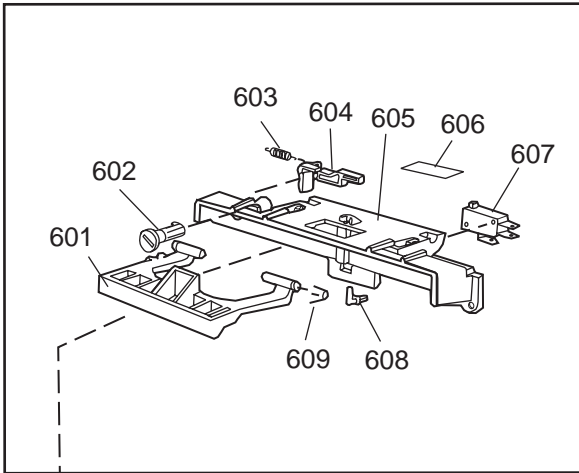

Datum
2003-03-24
Date

PANEL

CONTROL PANEL AND RELATED PARTS

Control panel and related parts

ASKO, 1595 US - SS Bi (DW954)

Pos	Spare part No.	Description	Qty	Comment
601	8057541-33	Door Handle, Black DW 05/06	1 Pcs	
602	8057545	Rotary catch, child safety '	1 Pcs	
603	8057546	SPRING, SafetyCatch 05/06 DW	1 Pcs	
604	8057544	Arm, SafetyCatch 05/06 DW	1 Pcs	
605	8057539	Bracket 4 Switch/Handle 05/0	1 Pcs	
605-a	8902085	Screw 20T for Plastic	2 Pcs	
606	8071098	Cover for Micro Switch	1 Pcs	
607	8055473	Door Switch - DW 05/06	1 Pcs	
608	8057542	Actuator, Doorswitch 05/06 D	1 Pcs	
609	8007078	Spring 02 Handle, DW	1 Pcs	
612	8072468-95	Decor Insert	1 Pcs	
613	8057538-69	Cover Main Switch Black 05'	1 Pcs	
614	8057538-69	Cover Main Switch Black 05'	1 Pcs	
614	8071680-69	Control Panel 05/06 DW	1 Pcs	
621	8060076	Cover, protective 05	1 Pcs	
622	8801201	Board, DW 05/06 (Not FI/Cust	1 Pcs	
622-a	8902053	Screw	2 Pcs	
623	8059767	Thermistor 05/06 DW	1 Pcs	
624	8059861	BASIC HARNESS DOOR DW95E	1 Pc's	
624	8059865	Basic Harness	1 Pcs	
624	8072563	Cable 1595	1 Pcs	
625	8072512-33	Push Buttons	1 Pcs	
690	8073096	INSTR. GENERAL D/WASHER USA	1 Pc's