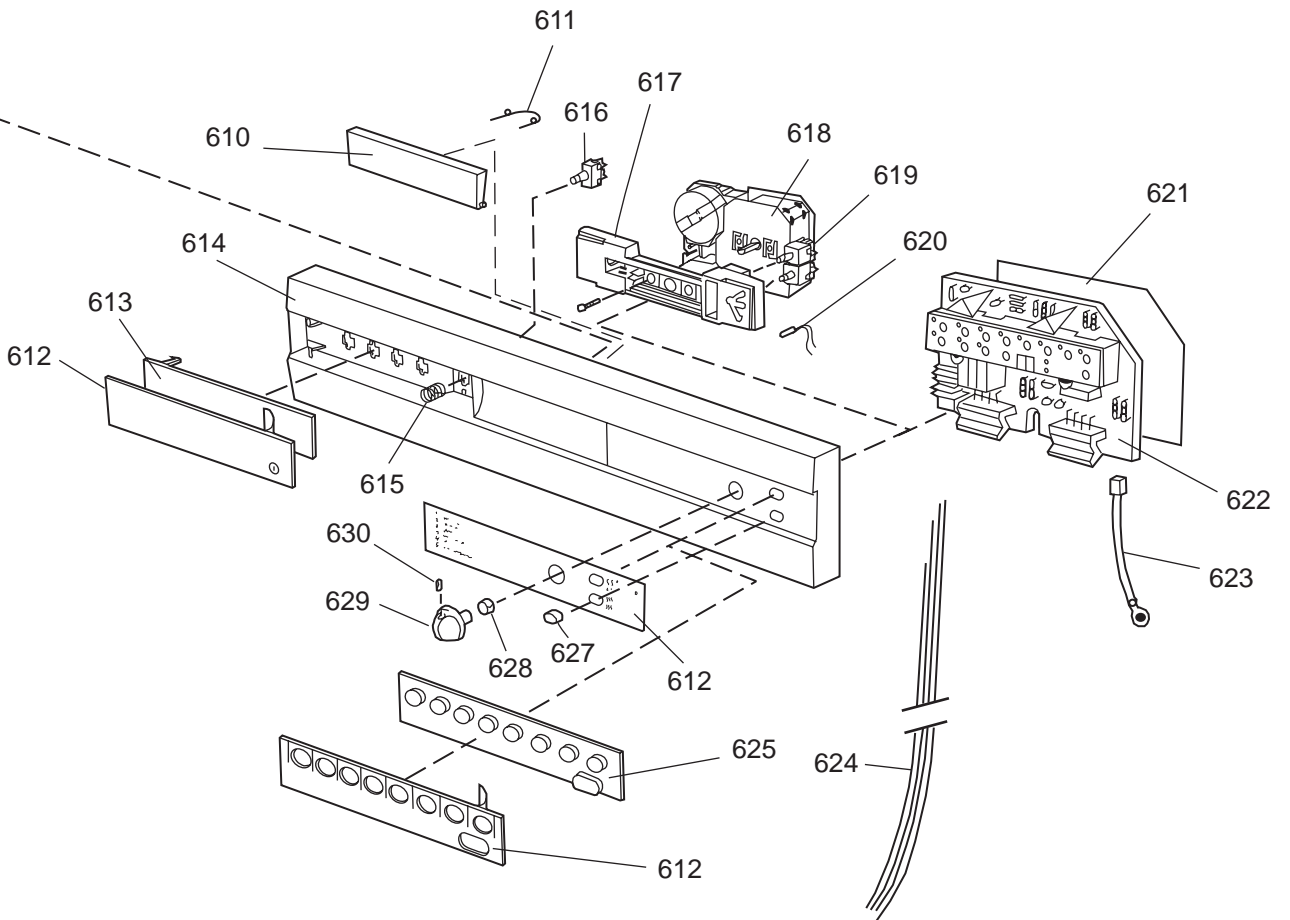

Datum
2003-03-24
Date

PANEL

CONTROL PANEL AND RELATED PARTS

Control panel and related parts

ASKO, 1595 US - SS Bi (DW954)

Pos	Spare part No.	Description	Qty	Comment
601	8057541-33	Door Handle, Black DW 05/06	1 Pcs	
602	8057545	Rotary catch, child safety '	1 Pcs	
603	8057546	SPRING, SafetyCatch 05/06 DW	1 Pcs	
604	8057544	Arm, SafetyCatch 05/06 DW	1 Pcs	
605	8057539	Bracket 4 Switch/Handle 05/0	1 Pcs	
605-a	8902085	Screw 20T for Plastic	2 Pcs	
606	8071098	Cover for Micro Switch	1 Pcs	
607	8055473	Door Switch - DW 05/06	1 Pcs	
608	8057542	Actuator, Doorswitch 05/06 D	1 Pcs	
609	8007078	Spring 02 Handle, DW	1 Pcs	
612	8072468-95	Decor Insert	1 Pcs	
613	8057538-69	Cover Main Switch Black 05'	1 Pcs	
614	8057538-69	Cover Main Switch Black 05'	1 Pcs	
614	8071680-69	Control Panel 05/06 DW	1 Pcs	
621	8060076	Cover, protective 05	1 Pcs	
622	8801201	Board, DW 05/06 (Not FI/Cust	1 Pcs	
622-a	8902053	Screw	2 Pcs	
623	8059767	Thermistor 05/06 DW	1 Pcs	
624	8059861	BASIC HARNESS DOOR DW95E	1 Pc's	
624	8059865	Basic Harness	1 Pcs	
624	8072563	Cable 1595	1 Pcs	
625	8072512-33	Push Buttons	1 Pcs	
690	8073096	INSTR. GENERAL D/WASHER USA	1 Pc's