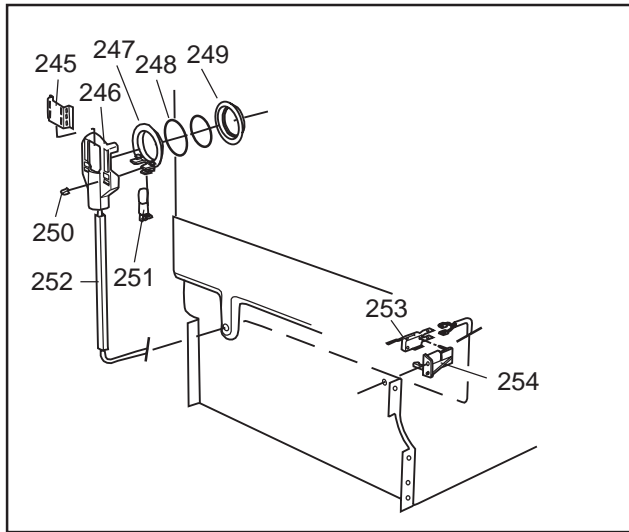

Dishwashing system

ASKO, 1595 US - SS Bi (DW954)

Pos	Spare part No.	Description	Qty	Comment
301	8071337-36	Cup Shelf Wine Glass 05/06 D	1 Pcs	
302	8801236-36	Upper Basket Gray	1 Pcs	
302	8801199-36	Rack, Upper 05 & 06 DW	1 Pcs	with cup shelf
306	8071336-36	Cup Shelf 05/06 DW	1 Pcs	
313	8057536-77	Lockring Airbreak Gray	1 Pcs	
314	8057514	Sub To 8801234	1 Pcs	
316	8070304	Drain Hose 05/06 DW	1 Pcs	
316-a	8052239	Hose Clamp, Squeeze	1 Pcs	
316-b	8053642	Hose Clip	1 Pcs	
318	8059740	Strainer Upper 05/06 DW	1 Pcs	
319	8058498-77	Wheel, Upper Basket 05/06 DW	4 Pcs	
320	8057506-77	Knife Stop	1 Pcs	
321	8801089-77	Cutlery Basket 05/06 DW	1 Pcs	
322	8801200-36	Lower Basket 05/06 DW	1 Pcs	
323	8009516-77	Rack Wheels Lower 05/06 DW	8 Pcs	
324	8901262	Nut for Spray Arm 05	2 Pcs	
325	8052095	Ceramic Washer, Spray Arm 05	2 Pcs	
326	8057070-77	Spray Arm Insert 05/06 DW	2 Pcs	
327	8072695	Spray Arm - Upper 05/06 DW	1 Pcs	
328	8057068-77	Spray Pipe Bearing Upper	1 Pcs	
329	8057063	Spray pipe, inner 05	1 Pcs	
330	8052189	Hose Clamp, Squeeze	2 Pcs	
331	8070622	Ruber Hose	1 Pcs	
333	8072121	Fill Valve, Single 05/06 DW.	1 Pcs	
333-a	8902087	Screw, Plastic Housing 20 To	2 Pcs	
334	8072692	Spray Arm - Lower 05/06 DW	1 Pcs	
335	8057067-77	Lower Washarm Support 05/06	1 Pcs	
336	8901755	O-Ring Seal	1 Pcs	
337	8057069	Retainer Nut SprayArm 05/06	1 Pcs	
338	8052097	Hose Clamp, Circ. Pump 05/06	4 Pcs	
339	8057484	Hose, Circ. Pump 05/06 DW	2 Pcs	
340	8055095	BUFFER, Circumpump 03/04 DW	1 Pcs	
341	8071024	Level Switch 05/06 DW	1 Pcs	
343	8057053	Subs to 8075110	1 Pcs	
344	8060068	Micro Switch,Overfill 05/06	1 Pcs	
345	8058500	Hose Pressure Sw. 05/06 DW	1 Pcs	
346	8801123	Replaces 8075197-77. Sump 05	1 Pcs	
347	8058503	O-Ring, Sump 05/06 DW	1 Pcs	
348	8057487-79	Sump Plug DW 05/06 Cleanout	1 Pcs	
349	8002584	O-Ring, Drain Pump 05/06 DW	1 Pcs	
350	8057083	DRAINPUMP Repl.by 8072032	1 Pc's	
350	8072032	Drain Pump 05/06 DW	1 Pcs	
351	8052239	Hose Clamp, Squeeze	1 Pcs	
352	8057488	Locking ring, bottom well 05	1 Pcs	
353	8058454	Cover Str. Basket 05/06 DW	1 Pcs	
354	8057972-77	Strainer Basket Grey 05/06 D	1 Pcs	
355	8057486-77	Filter, fine 05 & 06 DW	1 Pcs	
356	8071250	Circ. Pump 05/06 DW	1 Pcs	
356-a	8075380	capacitor D3000	1 Pcs	
357	8071214-77	Knife Holder 05/06 DW	2 Pcs	
358	8072528-77	Holder Outlet Hose	1 Pcs	
358	8050805	GOOSE NECK for DRAIN HOSE	1 Pcs	