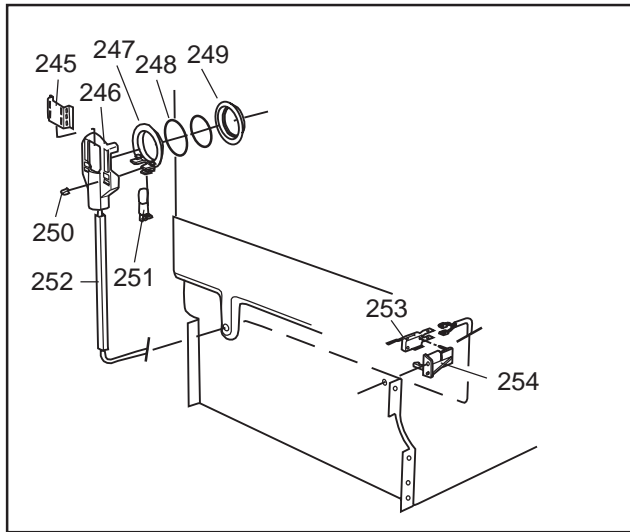

Datum
2003-03-24
Date

BEHÅLLARE

CONTAINER AND RELATED PARTS

Container and related parts

ASKO, 1595 US - White Bi (DW954)

Pos	Spare part No.	Description	Qty	Comment
201	8057977	Bearing Upper Rail 05/06 DW	8 Pcs	
202	8058638-77	Ball Holder, Upper Rail DW	2 Pcs	
203	8057979-77	Rack Stop Grey 05/06 DW	2 Pcs	
204	8057052	Guide Rail '05 '06 DW	2 Pcs	
205	8057978-77	Rail Stop - Back Grey 05/06	2 Pcs	
206	8057489	Tub Seal 05/06 DW	1 Pcs	
208	8801098	Lock Catch Kit 05'06 D/W	1 Pcs	
210	8057077	Heating Element DW 05/06 140	1 Pcs	
210	8002370	Protective Collar	2 Pcs	
211	8901110	Screw w/O-Ring DW 05/06 25-T	4 Pcs	
212	8070613	Sealing Strip Casing	1 Pcs	
216	8002579	T-Stat 05/06 DW Overheat	1 Pcs	
222	8070142	Cable holder, rear 05	1 Pcs	
223	8058495	Cable holder, door 05	1 Pcs	
225	8057523	Bottom and Side support '05	1 Pcs	
228	8058558	RFI 05/06 WM	1 Pcs	
229	8050251	Terminal Block DW All	1 Pcs	
229-a	8900357	Screw, terminal block	1 Pcs	
230	8059991	Cable holder, supply line 05	1 Pcs	
231	8006948	Grommet	1 Pcs	
232	8058491-77	Door Spring 05/06 for 0-7 lb	2 Pcs	
233	8057062	Subs to 8074877	4 Pcs	
234	8901156	Nut, Levelling Legs	4 Pcs	
235	8051957	Slide, foot 02 DW	2 Pcs	
236	8072119	Washer	4 Pcs	
241	8060255	No longer Avail. po# 8008- H	1 Pcs	
242	8070495	Inlet Valve Mount	1 Pcs	
242-a	8900327	Screw 20 Torx, Self Tapping	2 Pcs	
243	8059761-0	Filler Strip - Left DW - Whi	1 Pcs	
243	8059762-0	Filler Strip, Right 05/06 DW	1 Pcs	
243-a	8900646	Screw 20 Torx SS	4 Pcs	
244	8070614	Insulation,fill strip 05&06	2 Pcs