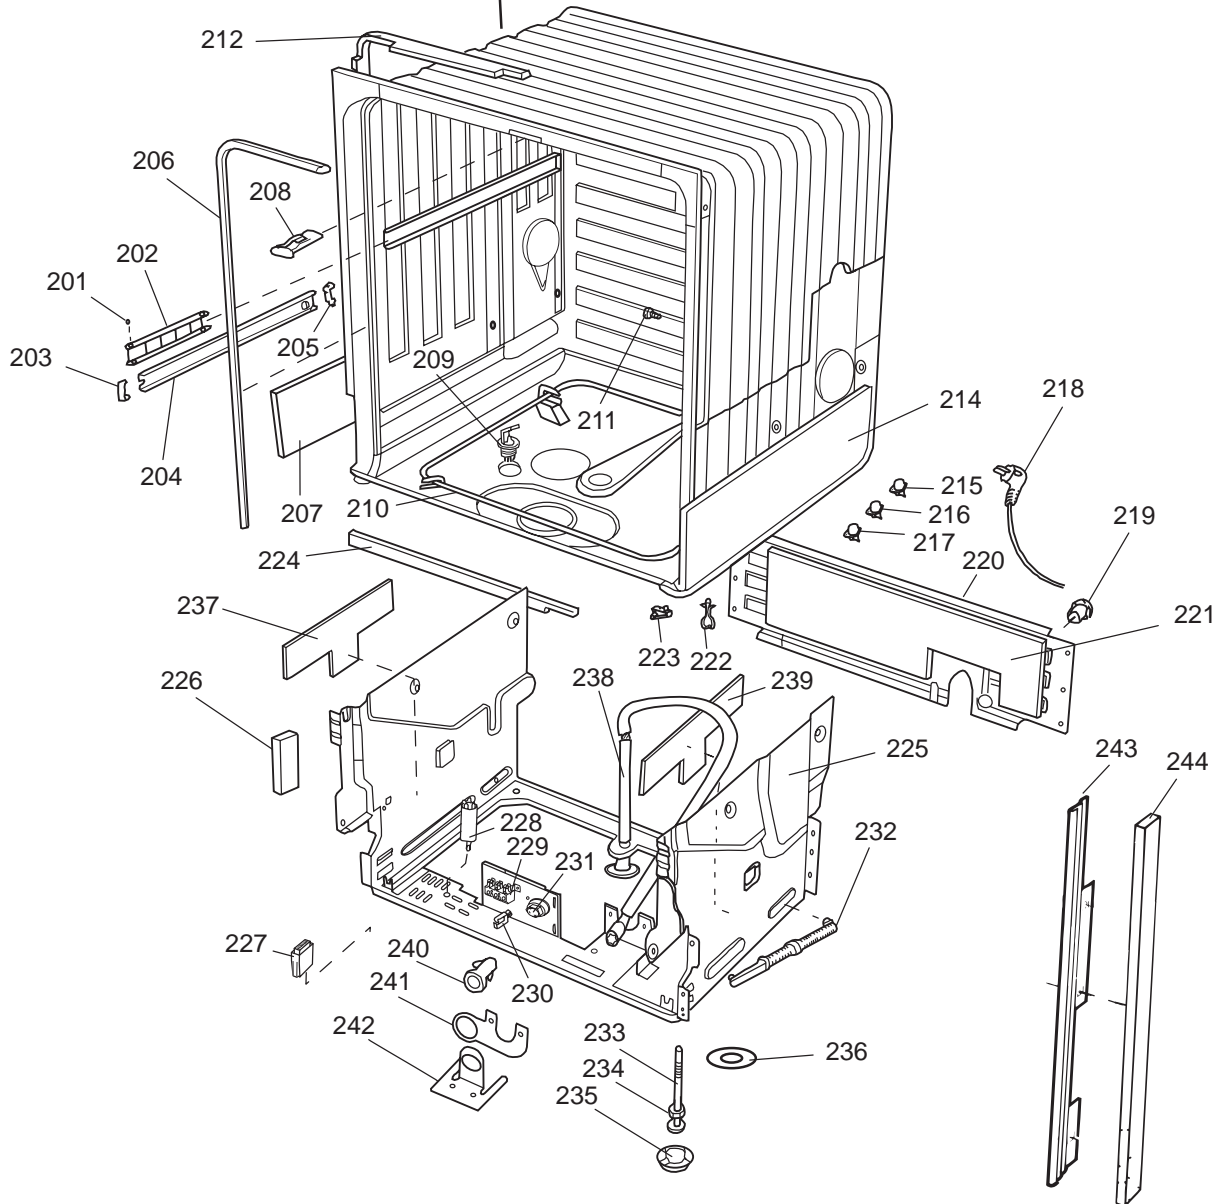

Datum
2003-03-24
Date

YTTERHÖLJE

CASING AND RELATED PARTS

Casing and related parts

ASKO, 1595 US - White Bi (DW954)

Pos	Spare part No.	Description	Qty	Comment
108	8059758-0	Toe Kick, White DW 05/06 US	1 Pcs	
108-a	8900944-0	Screw, white 20 torx	2 Pcs	
109	8070743	Insulation, Toe-Kick 05/06 D	1 Pcs	
110	8057526	Guard Plate DW05 & 06	1 Pcs	
110-a	8902357	Screw	4 Pcs	
111	8060041	Sealing strip, protect plte	1 Pcs	
112	8058486	Drip Guard Overflow 05/06 DW	1 Pcs	
113	8058353	Sound Absorb Guard	1 Pcs	
114	8057550	Spring Adj. Bracket 05/06 DW	2 Pcs	
114-a	8902131	Screw, disc.jh 11-99	2 Pcs	
115	8057549	Bracket/Toe Kick 05/06 DW	2 Pcs	
124	8070615	Sealing Lower Panel DW 05/06	1 Pcs	
125	8057100-S-0	Lower Panel, 05/06 DW	1 Pcs	
125-a	8900352	Screw Access Panel 05/06	2 Pcs	
125-b	8009769	Plug - Decor Frame White	4 Pcs	
126	8070612	Insul, lower panel 05 & 06 D	1 Pcs	