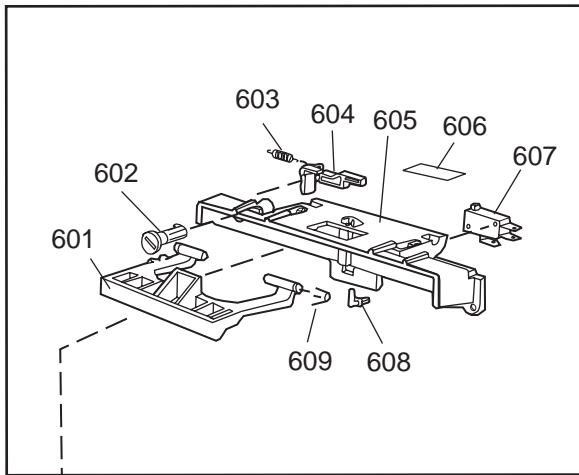

Datum
2003-03-24
Date

PANEL

CONTROL PANEL AND RELATED PARTS

Control panel and related parts

ASKO, 1595 US - White Bi (DW954)

Pos	Spare part No.	Description	Qty	Comment
601	8057541-0	Door Handle White 05/06 DW	1 Pcs	
602	8057545	Rotary catch, child safety '	1 Pcs	
603	8057546	SPRING, SafetyCatch 05/06 DW	1 Pcs	
604	8057544	Arm, SafetyCatch 05/06 DW	1 Pcs	
605	8057539	Bracket 4 Switch/Handle 05/0	1 Pcs	
605-a	8902085	Screw 20T for Plastic	2 Pcs	
606	8071098	Cover for Micro Switch	1 Pcs	
607	8055473	Door Switch - DW 05/06	1 Pcs	
608	8057542	Actuator, Doorswitch 05/06 D	1 Pcs	
609	8007078	Spring 02 Handle, DW	1 Pcs	
612	8072468-0	Decor Insert	1 Pcs	
613	8057538-0	back for decor insert	1 Pcs	
614	8057538-0	back for decor insert	1 Pcs	
614	8071680-0	Front Panel Asko Compl.	1 Pcs	
621	8060076	Cover, protective 05	1 Pcs	
622	8801201	Board, DW 05/06 (Not FI/Cust	1 Pcs	
622-a	8902053	Screw	2 Pcs	
623	8059767	Thermistor 05/06 DW	1 Pcs	
624	8072563	Cable 1595	1 Pcs	
624	8059861	BASIC HARNESS DOOR DW95E	1 Pcs	
624	8059865	Basic Harness	1 Pcs	
625	8072512-0	Push Buttons	1 Pcs	
690	8073096	INSTR. GENERAL D/WASHER USA	1 Pcs