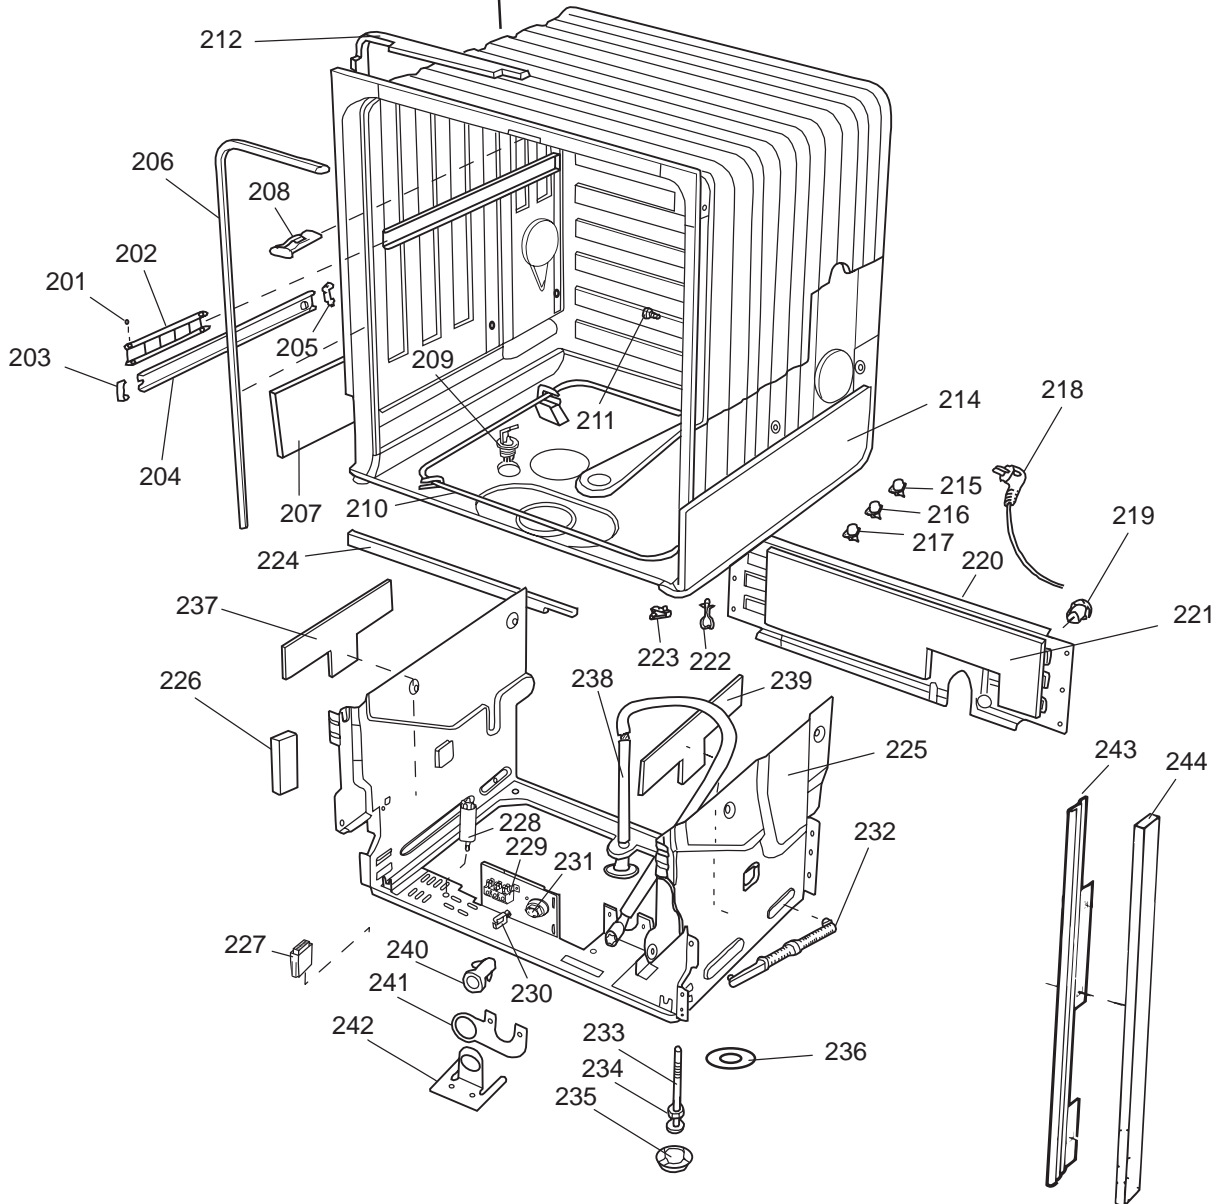

Datum
2003-03-24
Date

BEHÅLLARE

CONTAINER AND RELATED PARTS

Container and related parts

ASKO, 1595 US - White Bi (DW954)

Pos	Spare part No.	Description	Qty	Comment
201	8057977	Bearing Upper Rail 05/06 DW	8 Pcs	
202	8058638-77	Ball Holder, Upper Rail DW	2 Pcs	
203	8057979-77	Rack Stop Grey 05/06 DW	2 Pcs	
204	8057052	Guide Rail '05 '06 DW	2 Pcs	
205	8057978-77	Rail Stop - Back Grey 05/06	2 Pcs	
206	8057489	Tub Seal 05/06 DW	1 Pcs	
208	8801098	Lock Catch Kit 05'06 D/W	1 Pcs	
210	8057077	Heating Element DW 05/06 140	1 Pcs	
210	8002370	Protective Collar	2 Pcs	
211	8901110	Screw w/O-Ring DW 05/06 25-T	4 Pcs	
212	8070613	Sealing Strip Casing	1 Pcs	
216	8002579	T-Stat 05/06 DW Overheat	1 Pcs	
222	8070142	Cable holder, rear 05	1 Pcs	
223	8058495	Cable holder, door 05	1 Pcs	
225	8057523	Bottom and Side support '05	1 Pcs	
228	8058558	RFI 05/06 WM	1 Pcs	
229	8050251	Terminal Block DW All	1 Pcs	
229-a	8900357	Screw, terminal block	1 Pcs	
230	8059991	Cable holder, supply line 05	1 Pcs	
231	8006948	Grommet	1 Pcs	
232	8058491-77	Door Spring 05/06 for 0-7 lb	2 Pcs	
233	8057062	Subs to 8074877	4 Pcs	
234	8901156	Nut, Levelling Legs	4 Pcs	
235	8051957	Slide, foot 02 DW	2 Pcs	
236	8072119	Washer	4 Pcs	
241	8060255	No longer Avail. po# 8008- H	1 Pcs	
242	8070495	Inlet Valve Mount	1 Pcs	
242-a	8900327	Screw 20 Torx, Self Tapping	2 Pcs	
243	8059761-0	Filler Strip - Left DW - Whi	1 Pcs	
243	8059762-0	Filler Strip, Right 05/06 DW	1 Pcs	
243-a	8900646	Screw 20 Torx SS	4 Pcs	
244	8070614	Insulation,fill strip 05&06	2 Pcs