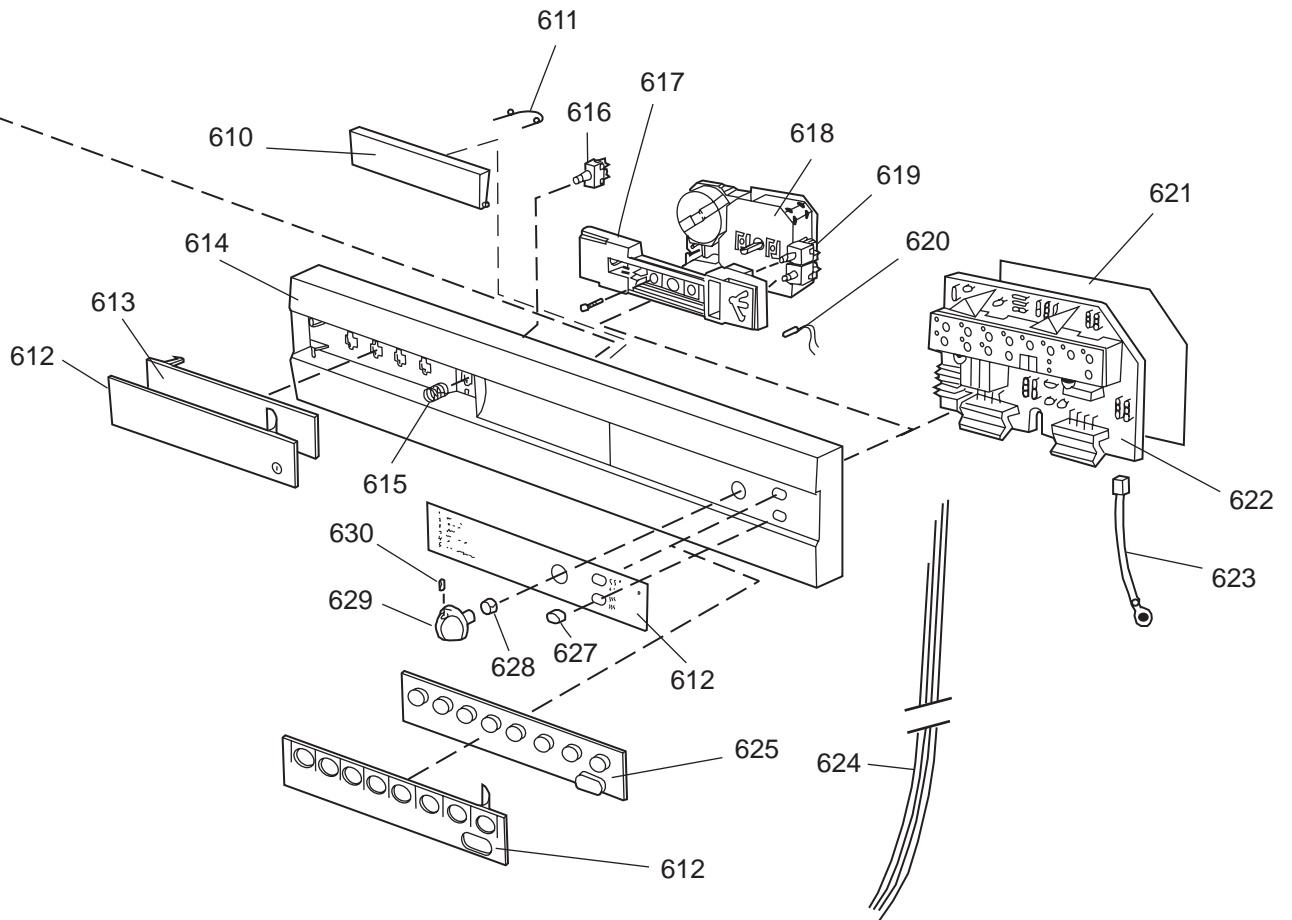

Datum
2003-03-24
Date

PANEL

CONTROL PANEL AND RELATED PARTS

Control panel and related parts

ASKO, 1595 US - White Bi (DW954)

Pos	Spare part No.	Description	Qty	Comment
601	8057541-0	Door Handle White 05/06 DW	1 Pcs	
602	8057545	Rotary catch, child safety '	1 Pcs	
603	8057546	SPRING, SafetyCatch 05/06 DW	1 Pcs	
604	8057544	Arm, SafetyCatch 05/06 DW	1 Pcs	
605	8057539	Bracket 4 Switch/Handle 05/0	1 Pcs	
605-a	8902085	Screw 20T for Plastic	2 Pcs	
606	8071098	Cover for Micro Switch	1 Pcs	
607	8055473	Door Switch - DW 05/06	1 Pcs	
608	8057542	Actuator, Doorswitch 05/06 D	1 Pcs	
609	8007078	Spring 02 Handle, DW	1 Pcs	
612	8072468-0	Decor Insert	1 Pcs	
613	8057538-0	back for decor insert	1 Pcs	
614	8057538-0	back for decor insert	1 Pcs	
614	8071680-0	Front Panel Asko Compl.	1 Pcs	
621	8060076	Cover, protective 05	1 Pcs	
622	8801201	Board, DW 05/06 (Not FI/Cust	1 Pcs	
622-a	8902053	Screw	2 Pcs	
623	8059767	Thermistor 05/06 DW	1 Pcs	
624	8072563	Cable 1595	1 Pcs	
624	8059861	BASIC HARNESS DOOR DW95E	1 Pcs	
624	8059865	Basic Harness	1 Pcs	
625	8072512-0	Push Buttons	1 Pcs	
690	8073096	INSTR. GENERAL D/WASHER USA	1 Pcs