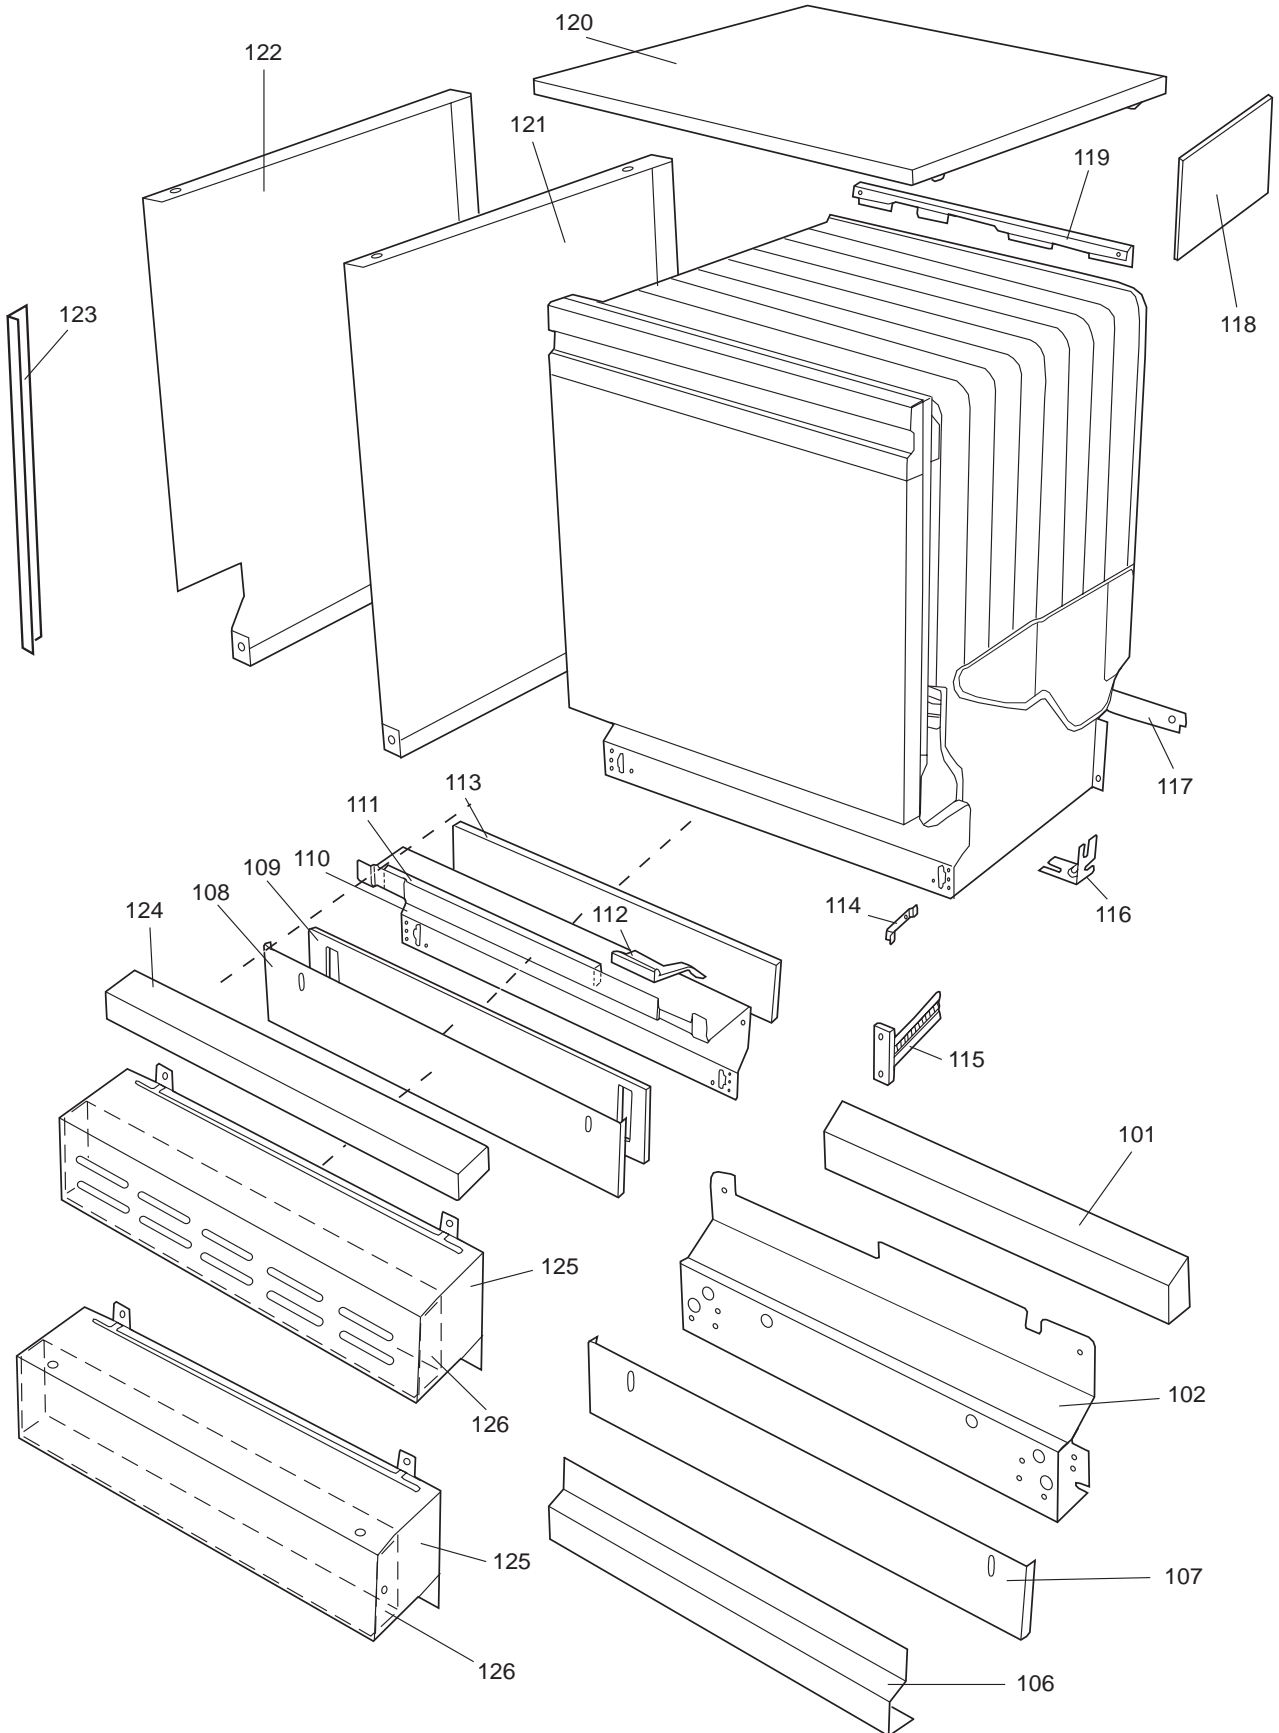

Casing and related parts

ASKO, 1595 US - White Bi (DW954)

Pos	Spare part No.	Description	Qty	Comment
108	8059758-0	Toe Kick, White DW 05/06 US	1 Pcs	
108-a	8900944-0	Screw, white 20 torx	2 Pcs	
109	8070743	Insulation, Toe-Kick 05/06 D	1 Pcs	
110	8057526	Guard Plate DW05 & 06	1 Pcs	
110-a	8902357	Screw	4 Pcs	
111	8060041	Sealing strip, protect plte	1 Pcs	
112	8058486	Drip Guard Overflow 05/06 DW	1 Pcs	
113	8058353	Sound Absorb Guard	1 Pcs	
114	8057550	Spring Adj. Bracket 05/06 DW	2 Pcs	
114-a	8902131	Screw, disc.jh 11-99	2 Pcs	
115	8057549	Bracket/Toe Kick 05/06 DW	2 Pcs	
124	8070615	Sealing Lower Panel DW 05/06	1 Pcs	
125	8057100-S-0	Lower Panel, 05/06 DW	1 Pcs	
125-a	8900352	Screw Access Panel 05/06	2 Pcs	
125-b	8009769	Plug - Decor Frame White	4 Pcs	
126	8070612	Insul, lower panel 05 & 06 D	1 Pcs