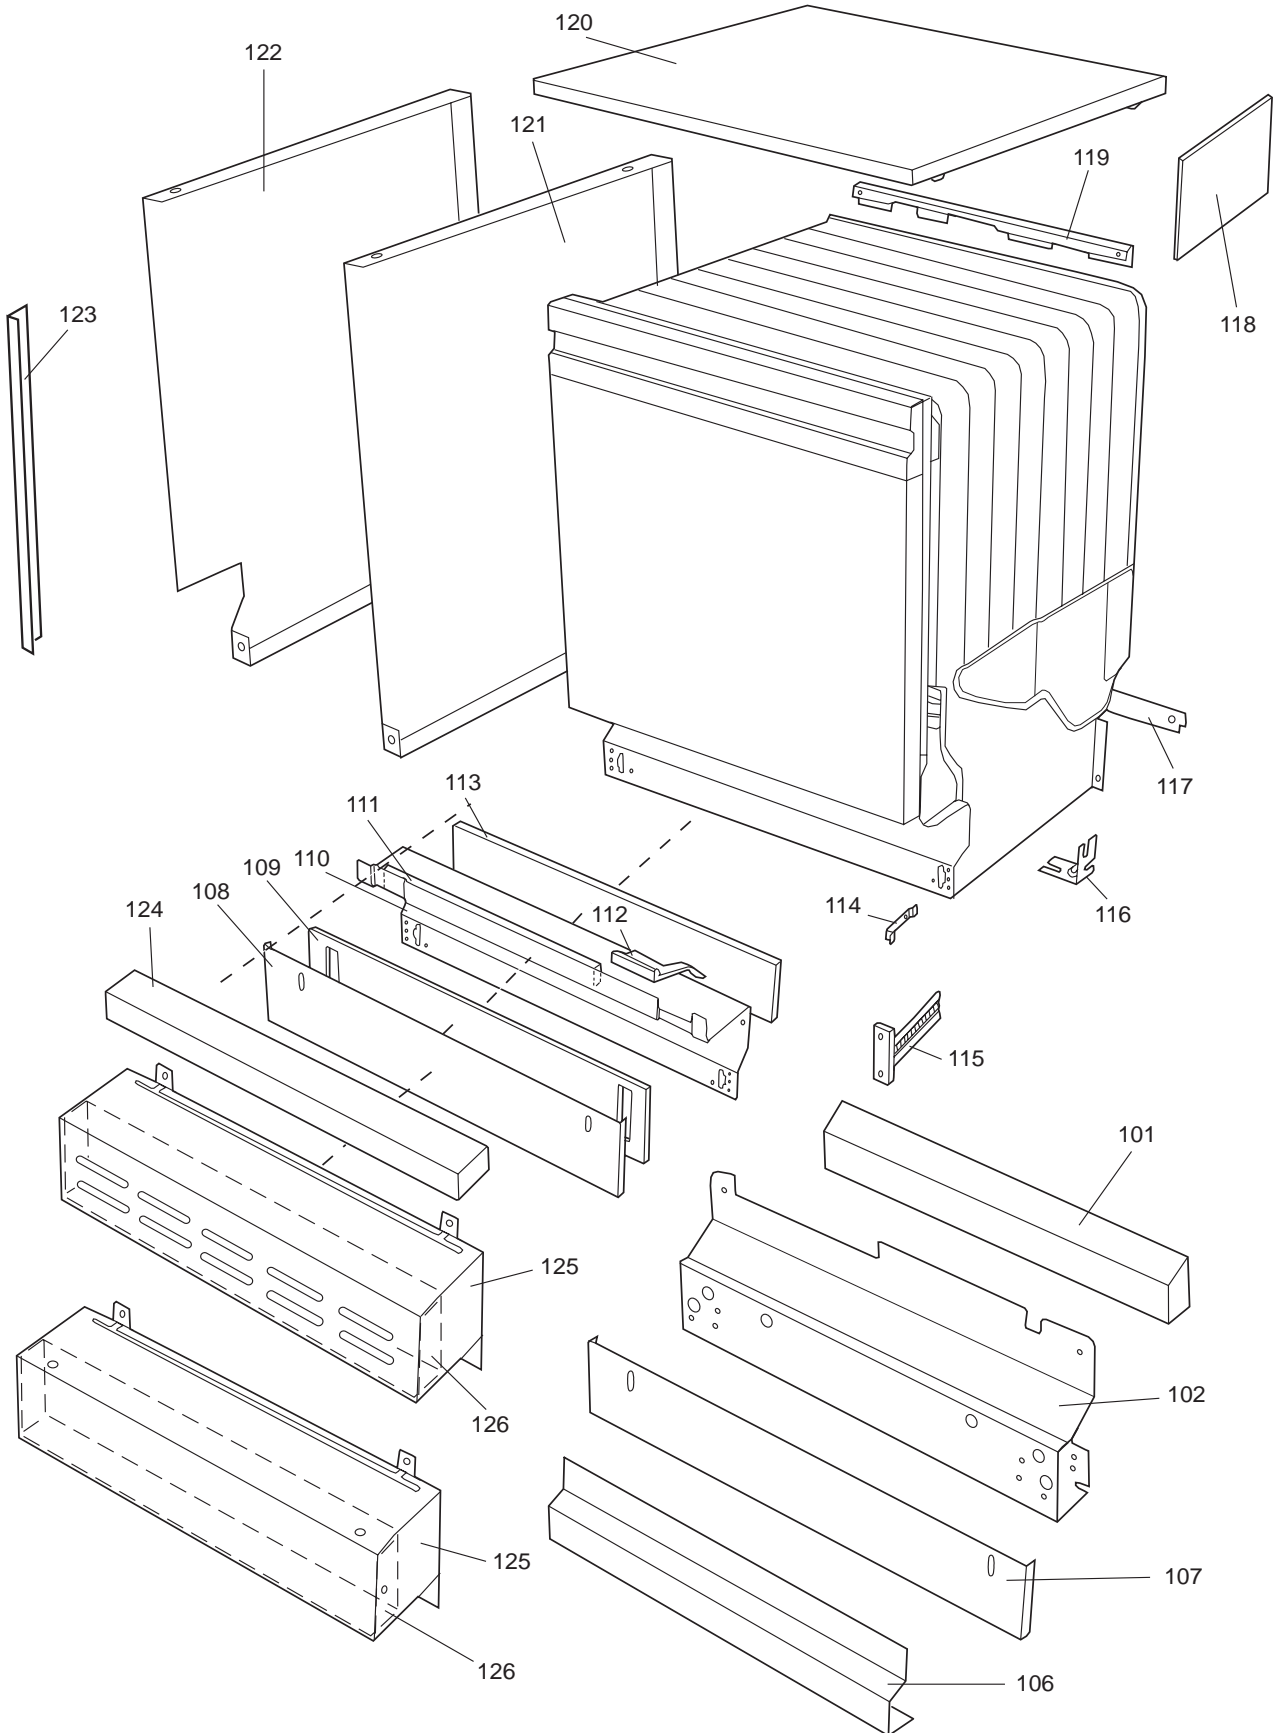

Datum
2003-03-24
Date

YTTERHÖLJE

CASING AND RELATED PARTS

Casing and related parts

ASKO, 1595 US - White Bi (DW954)

Pos	Spare part No.	Description	Qty	Comment
108	8059758-0	Toe Kick, White DW 05/06 US	1 Pcs	
108-a	8900944-0	Screw, white 20 torx	2 Pcs	
109	8070743	Insulation, Toe-Kick 05/06 D	1 Pcs	
110	8057526	Guard Plate DW05 & 06	1 Pcs	
110-a	8902357	Screw	4 Pcs	
111	8060041	Sealing strip, protect plte	1 Pcs	
112	8058486	Drip Guard Overflow 05/06 DW	1 Pcs	
113	8058353	Sound Absorb Guard	1 Pcs	
114	8057550	Spring Adj. Bracket 05/06 DW	2 Pcs	
114-a	8902131	Screw, disc.jh 11-99	2 Pcs	
115	8057549	Bracket/Toe Kick 05/06 DW	2 Pcs	
124	8070615	Sealing Lower Panel DW 05/06	1 Pcs	
125	8057100-S-0	Lower Panel, 05/06 DW	1 Pcs	
125-a	8900352	Screw Access Panel 05/06	2 Pcs	
125-b	8009769	Plug - Decor Frame White	4 Pcs	
126	8070612	Insul, lower panel 05 & 06 D	1 Pcs	