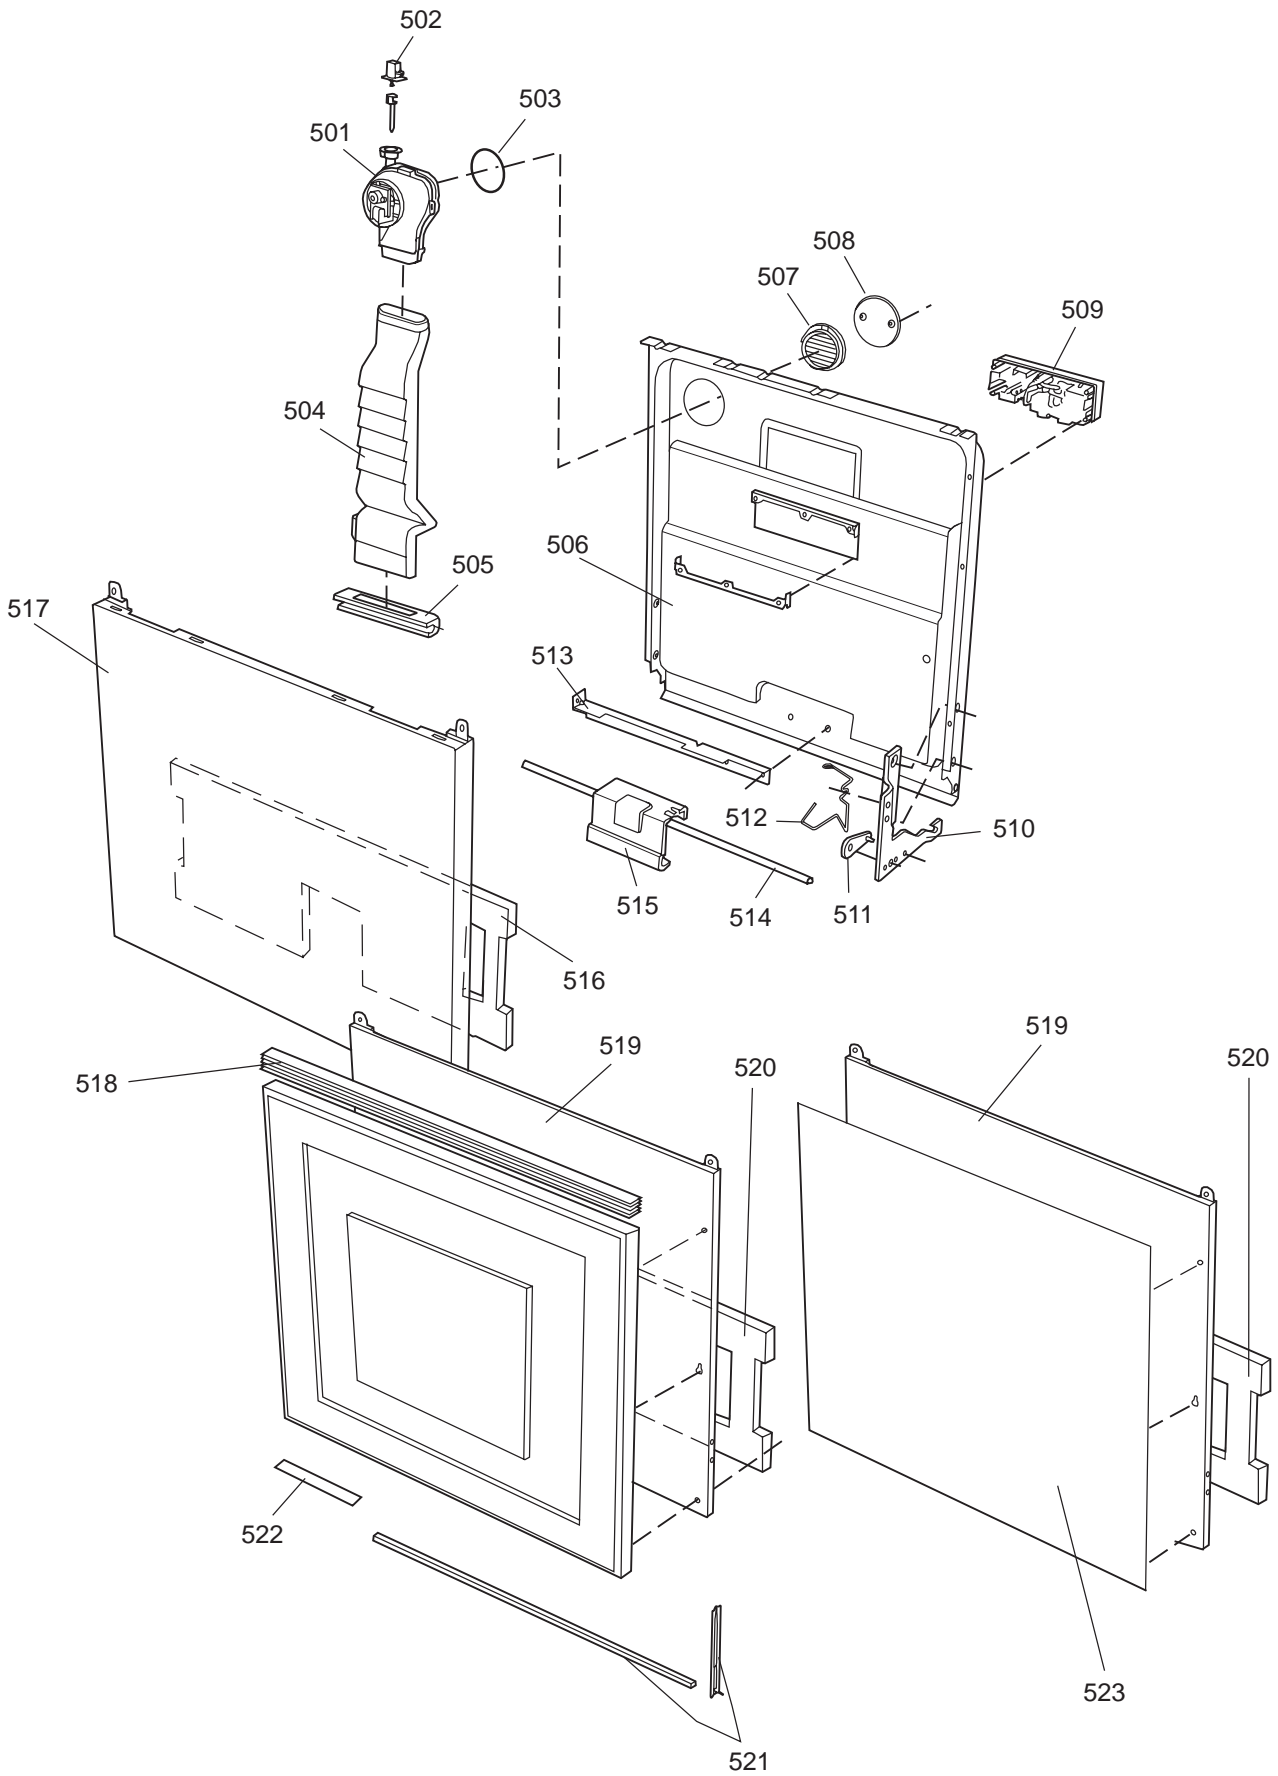

Datum
2003-03-24
Date

PANEL

CONTROL PANEL AND RELATED PARTS

Control panel and related parts

ASKO, 1595 US - White Bi (DW954)

Pos	Spare part No.	Description	Qty	Comment
601	8057541-0	Door Handle White 05/06 DW	1 Pcs	
602	8057545	Rotary catch, child safety '	1 Pcs	
603	8057546	SPRING, SafetyCatch 05/06 DW	1 Pcs	
604	8057544	Arm, SafetyCatch 05/06 DW	1 Pcs	
605	8057539	Bracket 4 Switch/Handle 05/0	1 Pcs	
605-a	8902085	Screw 20T for Plastic	2 Pcs	
606	8071098	Cover for Micro Switch	1 Pcs	
607	8055473	Door Switch - DW 05/06	1 Pcs	
608	8057542	Actuator, Doorswitch 05/06 D	1 Pcs	
609	8007078	Spring 02 Handle, DW	1 Pcs	
612	8072468-0	Decor Insert	1 Pcs	
613	8057538-0	back for decor insert	1 Pcs	
614	8057538-0	back for decor insert	1 Pcs	
614	8071680-0	Front Panel Asko Compl.	1 Pcs	
621	8060076	Cover, protective 05	1 Pcs	
622	8801201	Board, DW 05/06 (Not FI/Cust	1 Pcs	
622-a	8902053	Screw	2 Pcs	
623	8059767	Thermistor 05/06 DW	1 Pcs	
624	8072563	Cable 1595	1 Pcs	
624	8059861	BASIC HARNESS DOOR DW95E	1 Pcs	
624	8059865	Basic Harness	1 Pcs	
625	8072512-0	Push Buttons	1 Pcs	
690	8073096	INSTR. GENERAL D/WASHER USA	1 Pcs	