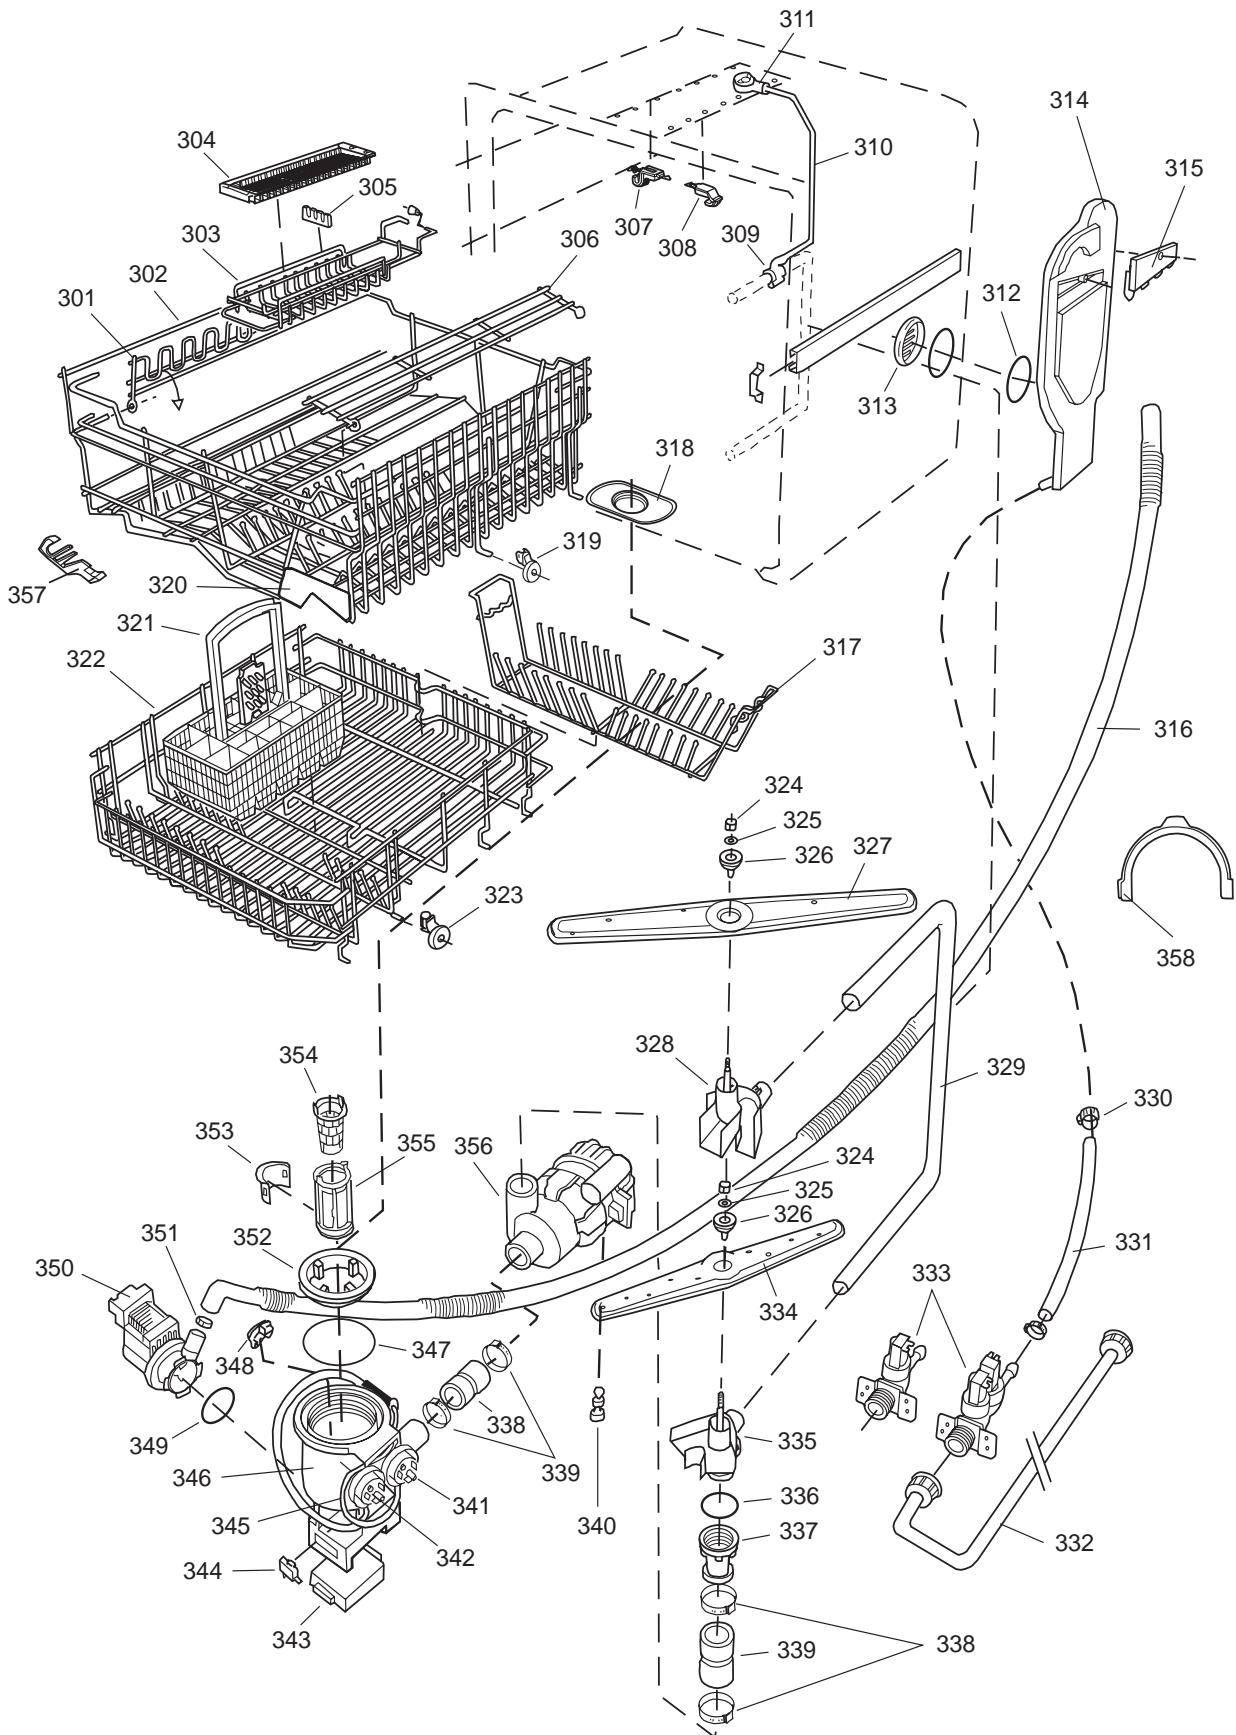

Datum

2003-03-24

Date

DISKSYSTEM

DISHWASHING SYSTEM

Dishwashing system

ASKO, 1595 US - White Bi (DW954)

Pos	Spare part No.	Description	Qty	Comment
301	8071337-36	Cup Shelf Wine Glass 05/06 D	1 Pcs	
302	8801236-36	Upper Basket Gray	1 Pcs	
302	8801199-36	Rack, Upper 05 & 06 DW	1 Pcs	with cup shelf
306	8071336-36	Cup Shelf 05/06 DW	1 Pcs	
313	8057536-77	Lockring Airbreak Gray	1 Pcs	
314	8057514	Sub To 8801234	1 Pcs	
316	8070304	Drain Hose 05/06 DW	1 Pcs	
316-a	8052239	Hose Clamp, Squeeze	1 Pcs	
316-b	8053642	Hose Clip	1 Pcs	
318	8059740	Strainer Upper 05/06 DW	1 Pcs	
319	8058498-77	Wheel, Upper Basket 05/06 DW	4 Pcs	
320	8057506-77	Knife Stop	1 Pcs	
321	8801089-77	Cutlery Basket 05/06 DW	1 Pcs	
322	8801200-36	Lower Basket 05/06 DW	1 Pcs	
323	8009516-77	Rack Wheels Lower 05/06 DW	8 Pcs	
324	8901262	Nut for Spray Arm 05	2 Pcs	
325	8052095	Ceramic Washer, Spray Arm 05	2 Pcs	
326	8057070-77	Spray Arm Insert 05/06 DW	2 Pcs	
327	8072695	Spray Arm - Upper 05/06 DW	1 Pcs	
328	8057068-77	Spray Pipe Bearing Upper	1 Pcs	
329	8057063	Spray pipe, inner 05	1 Pcs	
330	8052189	Hose Clamp, Squeeze	2 Pcs	
331	8070622	Ruber Hose	1 Pcs	
333	8072121	Fill Valve, Single 05/06 DW.	1 Pcs	
333-a	8902087	Screw, Plastic Housing 20 To	2 Pcs	
334	8072692	Spray Arm - Lower 05/06 DW	1 Pcs	
335	8057067-77	Lower Washarm Support 05/06	1 Pcs	
336	8901755	O-Ring Seal	1 Pcs	
337	8057069	Retainer Nut SprayArm 05/06	1 Pcs	
338	8052097	Hose Clamp, Circ. Pump 05/06	4 Pcs	
339	8057484	Hose, Circ. Pump 05/06 DW	2 Pcs	
340	8055095	BUFFER, Circumpump 03/04 DW	1 Pcs	
341	8071024	Level Switch 05/06 DW	1 Pcs	
343	8057053	Subs to 8075110	1 Pcs	
344	8060068	Micro Switch,Overfill 05/06	1 Pcs	
345	8058500	Hose Pressure Sw. 05/06 DW	1 Pcs	
346	8801123	Replaces 8075197-77. Sump 05	1 Pcs	
347	8058503	O-Ring, Sump 05/06 DW	1 Pcs	
348	8057487-79	Sump Plug DW 05/06 Cleanout	1 Pcs	
349	8002584	O-Ring, Drain Pump 05/06 DW	1 Pcs	
350	8057083	DRAINPUMP Repl.by 8072032	1 Pc's	
350	8072032	Drain Pump 05/06 DW	1 Pcs	
351	8052239	Hose Clamp, Squeeze	1 Pcs	
352	8057488	Locking ring, bottom well 05	1 Pcs	
353	8058454	Cover Str. Basket 05/06 DW	1 Pcs	
354	8057972-77	Strainer Basket Grey 05/06 D	1 Pcs	
355	8057486-77	Filter, fine 05 & 06 DW	1 Pcs	
356	8071250	Circ. Pump 05/06 DW	1 Pcs	
356-a	8075380	capacitor D3000	1 Pcs	
357	8071214-77	Knife Holder 05/06 DW	2 Pcs	
358	8072528-77	Holder Outlet Hose	1 Pcs	
358	8050805	GOOSE NECK for DRAIN HOSE	1 Pcs