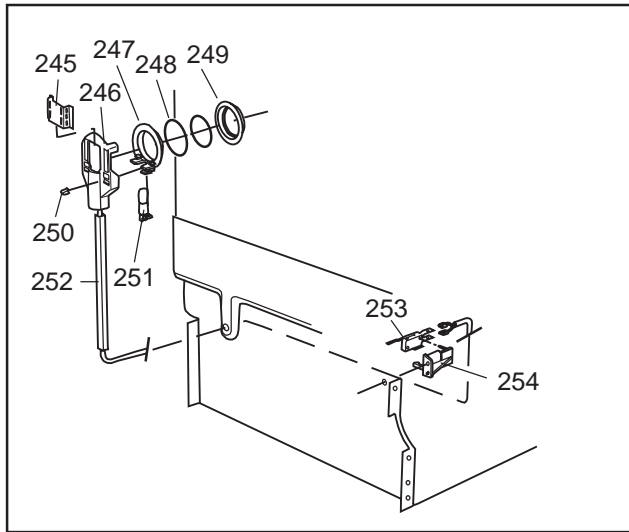

Datum
2003-03-24
Date

YTTERHÖLJE

CASING AND RELATED PARTS

Casing and related parts

ASKO, 1595 US - White Bi (DW954)

Pos	Spare part No.	Description	Qty	Comment
108	8059758-0	Toe Kick, White DW 05/06 US	1 Pcs	
108-a	8900944-0	Screw, white 20 torx	2 Pcs	
109	8070743	Insulation, Toe-Kick 05/06 D	1 Pcs	
110	8057526	Guard Plate DW05 & 06	1 Pcs	
110-a	8902357	Screw	4 Pcs	
111	8060041	Sealing strip, protect plte	1 Pcs	
112	8058486	Drip Guard Overflow 05/06 DW	1 Pcs	
113	8058353	Sound Absorb Guard	1 Pcs	
114	8057550	Spring Adj. Bracket 05/06 DW	2 Pcs	
114-a	8902131	Screw, disc.jh 11-99	2 Pcs	
115	8057549	Bracket/Toe Kick 05/06 DW	2 Pcs	
124	8070615	Sealing Lower Panel DW 05/06	1 Pcs	
125	8057100-S-0	Lower Panel, 05/06 DW	1 Pcs	
125-a	8900352	Screw Access Panel 05/06	2 Pcs	
125-b	8009769	Plug - Decor Frame White	4 Pcs	
126	8070612	Insul, lower panel 05 & 06 D	1 Pcs	