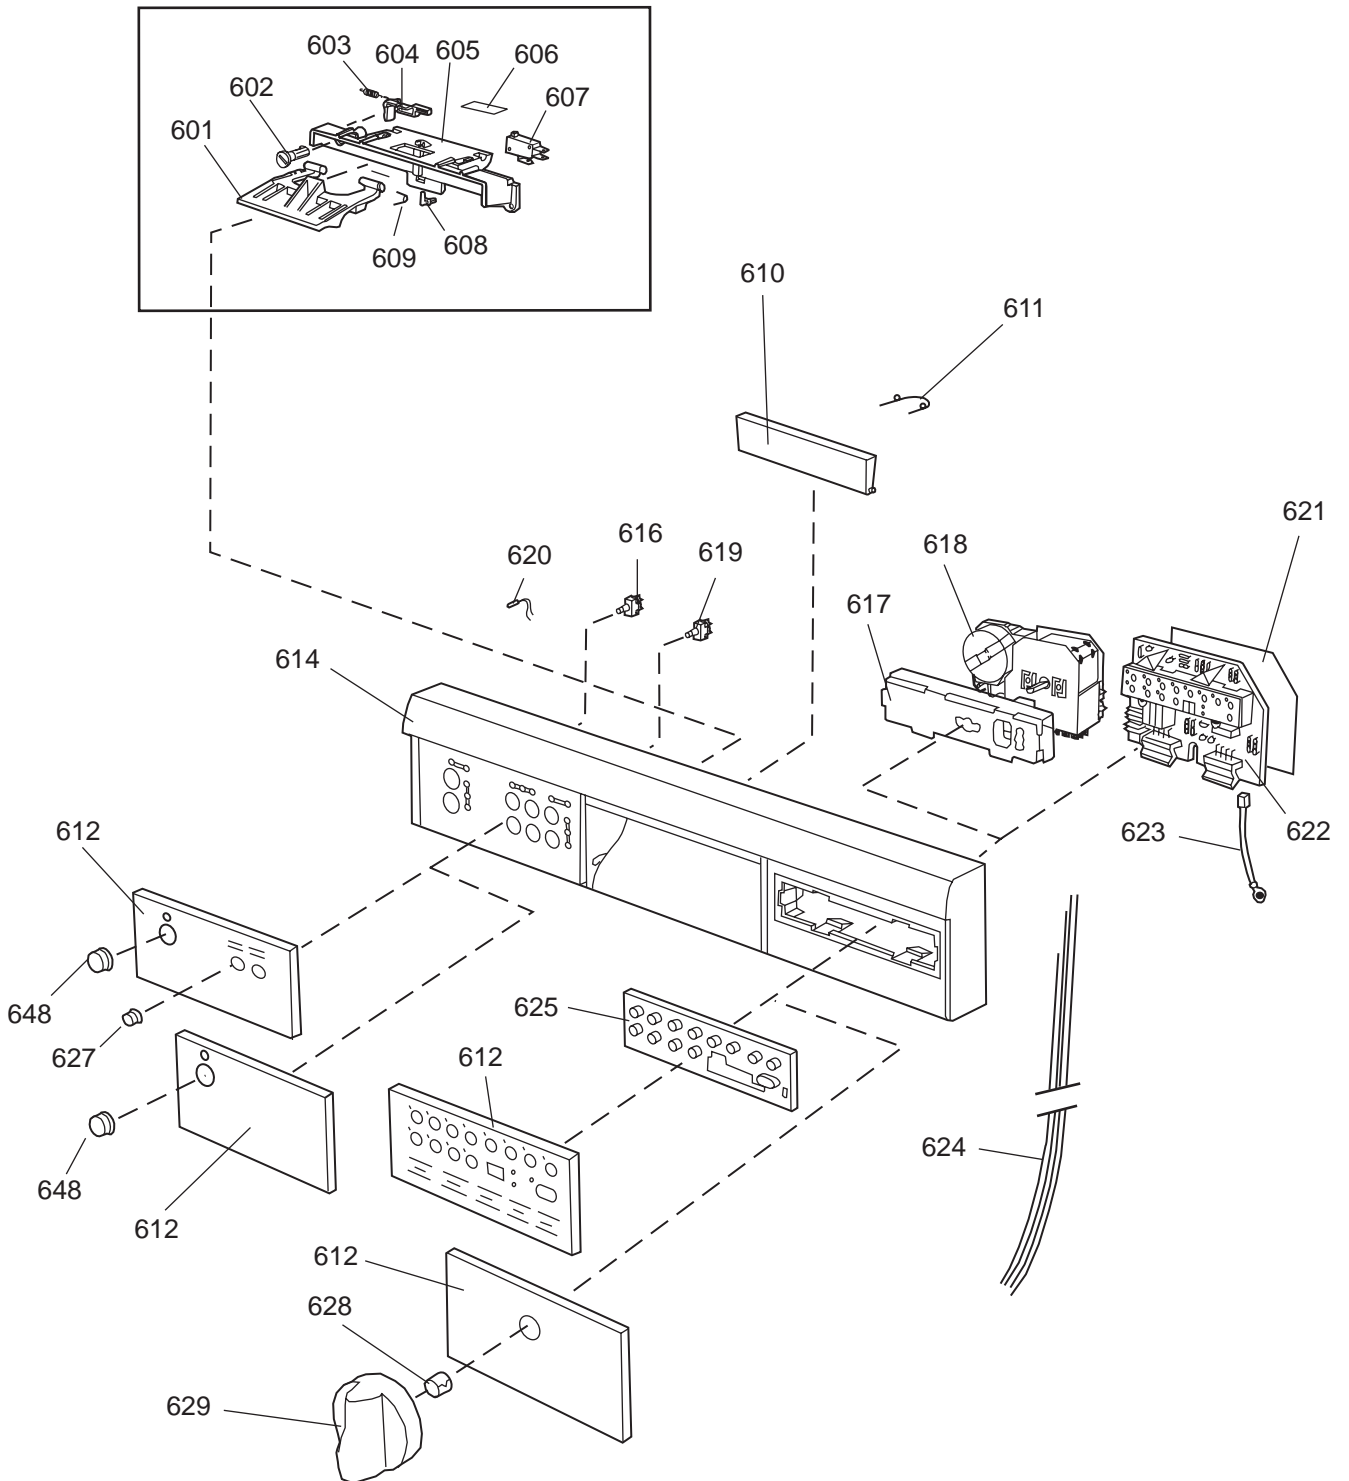

Datum
2003-06-16
Date

PANEL

CONTROL PANEL AND RELATED PARTS

Control panel and related parts

ASKO, 1655 US - SS Bi (DW951)

Pos	Spare part No.	Description	Qty	Comment
601	8057541-33	Door Handle, Black DW 05/06	1 Pcs	
602	8057545	Rotary catch, child safety '	1 Pcs	
603	8057546	SPRING, SafetyCatch 05/06 DW	1 Pcs	
604	8057544	Arm, SafetyCatch 05/06 DW	1 Pcs	
605	8057539	Bracket 4 Switch/Handle 05/0	1 Pcs	
605-a	8902085	Screw 20T for Plastic	2 Pcs	
606	8071098	Cover for Micro Switch	1 Pcs	
607	8055473	Door Switch - DW 05/06	1 Pcs	
608	8057542	Actuator, Doorswitch 05/06 D	1 Pcs	
609	8007078	Spring 02 Handle, DW	1 Pcs	
612	8070504-95	Decor Insert Stainless Steel	1 Pcs	
614	8058431-69	Front Panel OEM Black	1 Pcs	
617	8058432	Bracket for Timer	1 Pcs	
617-a	8900944	Screw Toe Kick 20 Torx	2 Pcs	
618	8060017	Timer 05/06 DW	1 Pcs	
618-a	8900944	Screw Toe Kick 20 Torx	2 Pcs	
618-b	8901413	Lock Washer, laundry tops	2 Pcs	
619	8057941	Switch, temp hi/lo DW	1 Pcs	
624	8070077	Cable set 1655	1 Pcs	
628	8006970	Circlip	1 Pcs	
628	8056521	Clip Knobs - Mechanical	1 Pcs	
629	8801111-33	Knob, compl. black DW 05/06	1 Pcs	
648	8058434-33	Push Button Main Switch	1 Pcs	
690	8071180	INSTRUCTIONS 1655 CA/US	1 Pc's	
690	8070236	INSTRUCTIONS 1655 CA/US	1 Pc's