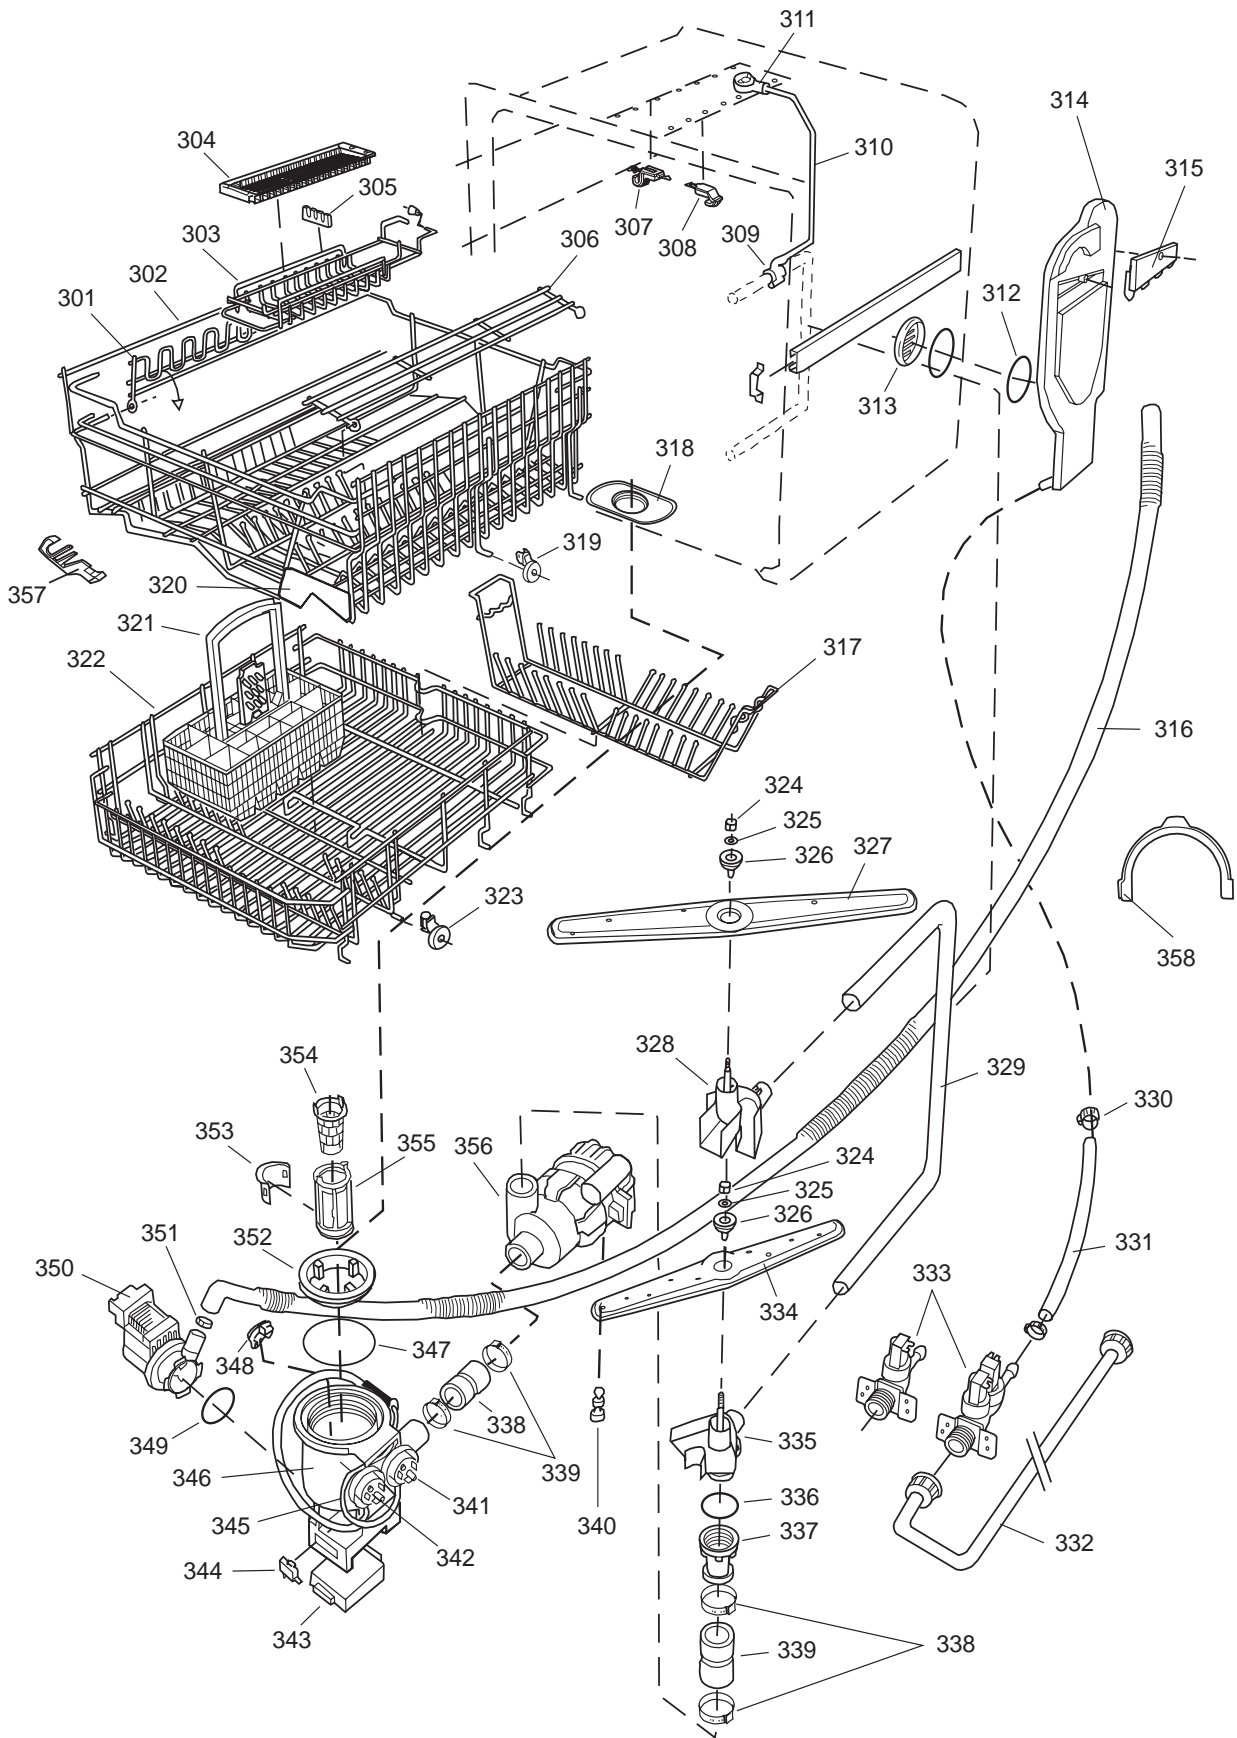

Datum
2003-03-24
Date

DISKSYSTEM

DISHWASHING SYSTEM

Dishwashing system

ASKO, 1655 US - SS Bi (DW951)

Pos	Spare part No.	Description	Qty	Comment
302	8801236-36	Upper Basket Gray	1 Pcs	
302	8801199-36	Rack, Upper 05 & 06 DW	1 Pcs	with cup shelf
306	8071336-36	Cup Shelf 05/06 DW	1 Pcs	
313	8057536-77	Lockring Airbreak Gray	1 Pcs	
314	8057514	Sub To 8801234	1 Pcs	
315	8070152	LID AIRBREAK	1 Pc's	
315	8070611	FILTER AIRBREAK	1 Pc's	
315-b	8902085	Screw 20T for Plastic	1 Pcs	
316	8070304	Drain Hose 05/06 DW	1 Pcs	
316-a	8052239	Hose Clamp, Squeeze	1 Pcs	
316-b	8053642	Hose Clip	1 Pcs	
318	8059740	Strainer Upper 05/06 DW	1 Pcs	
319	8058498-77	Wheel, Upper Basket 05/06 DW	4 Pcs	
321	8801089-77	Cutlery Basket 05/06 DW	1 Pcs	
322	8070043-36	Lower Basket 1325/1706	1 Pcs	
323	8009516-77	Rack Wheels Lower 05/06 DW	8 Pcs	
324	8901262	Nut for Spray Arm 05	2 Pcs	
325	8052095	Ceramic Washer, Spray Arm 05	2 Pcs	
326	8057070-77	Spray Arm Insert 05/06 DW	2 Pcs	
327	8072695	Spray Arm - Upper 05/06 DW	1 Pcs	
328	8057068-77	Spray Pipe Bearing Upper	1 Pcs	
329	8057063	Spray pipe, inner 05	1 Pcs	
330	8052189	Hose Clamp, Squeeze	2 Pcs	
331	8070622	Ruber Hose	1 Pcs	
333	8072121	Fill Valve, Single 05/06 DW.	1 Pcs	
333-a	8902087	Screw, Plastic Housing 20 To	2 Pcs	
334	8072692	Spray Arm - Lower 05/06 DW	1 Pcs	
335	8057067-77	Lower Washarm Support 05/06	1 Pcs	
336	8901755	O-Ring Seal	1 Pcs	
337	8057069	Retainer Nut SprayArm 05/06	1 Pcs	
338	8052097	Hose Clamp, Circ. Pump 05/06	4 Pcs	
339	8057484	Hose, Circ. Pump 05/06 DW	2 Pcs	
340	8055095	BUFFER, Circumpump 03/04 DW	1 Pcs	
341	8071024	Level Switch 05/06 DW	1 Pcs	
343	8057053	Subs to 8075110	1 Pcs	
344	8060068	Micro Switch,Overfill 05/06	1 Pcs	
345	8058500	Hose Pressure Sw. 05/06 DW	1 Pcs	
346	8801123	Replaces 8075197-77. Sump 05	1 Pcs	
347	8058503	O-Ring, Sump 05/06 DW	1 Pcs	
348	8057487-79	Sump Plug DW 05/06 Cleanout	1 Pcs	
349	8002584	O-Ring, Drain Pump 05/06 DW	1 Pcs	
350	8072032	Drain Pump 05/06 DW	1 Pcs	
350	8057083	DRAINPUMP Repl.by 8072032	1 Pc's	
351	8052239	Hose Clamp, Squeeze	1 Pcs	
352	8057488	Locking ring, bottom well 05	1 Pcs	
353	8058454	Cover Str. Basket 05/06 DW	1 Pcs	
354	8057972-77	Strainer Basket Grey 05/06 D	1 Pcs	
355	8057486-77	Filter, fine 05 & 06 DW	1 Pcs	
356	8071250	Circ. Pump 05/06 DW	1 Pcs	
356-a	8075380	capacitor D3000	1 Pcs	
358	8072528-77	Holder Outlet Hose	1 Pcs	
358	8050805	GOOSE NECK for DRAIN HOSE	1 Pcs