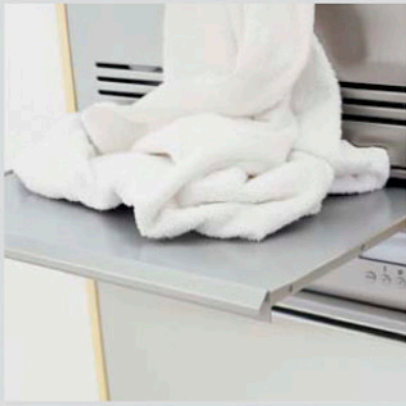

ASKO
BUILT TO LAST LONGER

Spare Parts Catalogue

Dishwashers \ 05 Generation
Type: DW951
Model: 1655 US SS Bi

Prod. No: 1071655-SS
November 15th 2004

AM Appliances Group

P.O. Box 851805 • Richardson • TX 75085-1805
789 N. Grove Road • Suite 103 • Richardson • TX 75081