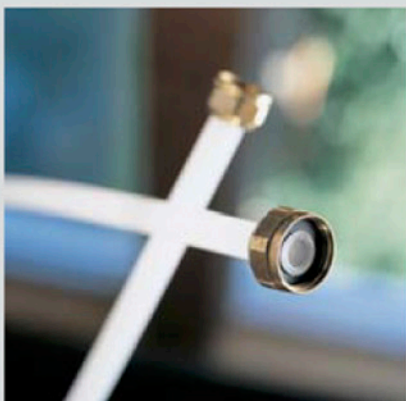

ASKO
BUILT TO LAST LONGER

Spare Parts Catalogue

Dishwashers \ 05 Generation
Type: DW951
Model: 1655 US SS Bi

Prod. No: 1071655-SS
November 15th 2004

AM Appliances Group

P.O. Box 851805 • Richardson • TX 75085-1805
789 N. Grove Road • Suite 103 • Richardson • TX 75081