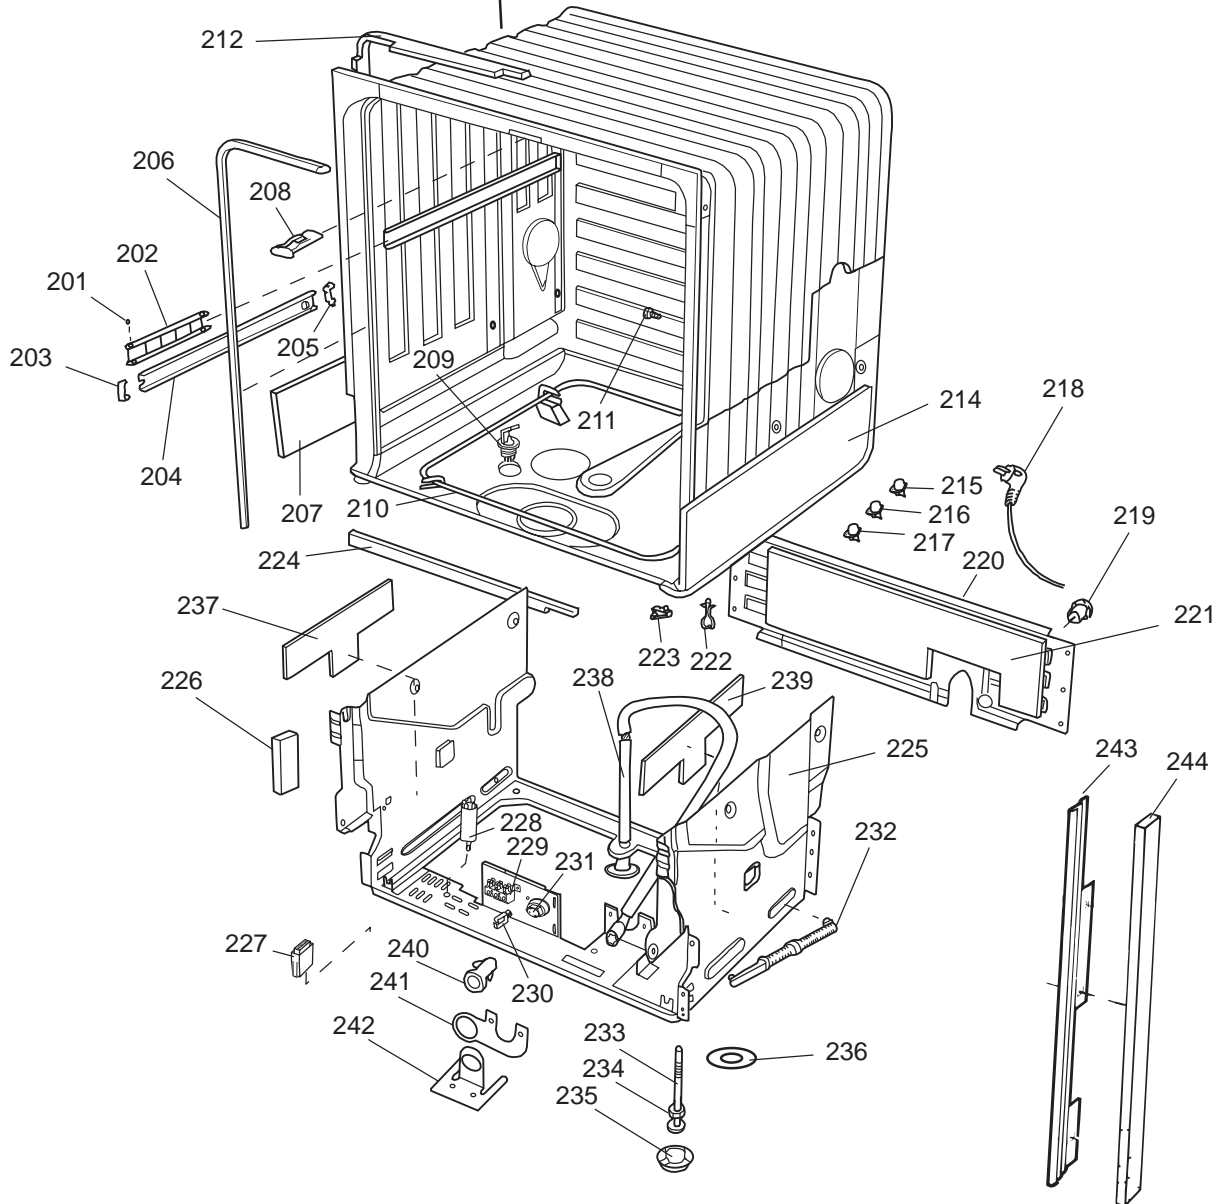

Datum

2003-03-24

Date

BEHÅLLARE

CONTAINER AND RELATED PARTS

Container and related parts

ASKO, 1805 US - Black Bi (DW95FI)

Pos	Spare part No.	Description	Qty	Comment
201	8057977	Bearing Upper Rail 05/06 DW	8 Pcs	
202	8058638-77	Ball Holder, Upper Rail DW	2 Pcs	
203	8057979-77	Rack Stop Grey 05/06 DW	2 Pcs	
204	8057052	Guide Rail '05 '06 DW	2 Pcs	
205	8057978-77	Rail Stop - Back Grey 05/06	2 Pcs	
206	8057489	Tub Seal 05/06 DW	1 Pcs	
207	8060034	Sound absorbing slab,casing	1 Pcs	
210	8002370	Protective Collar	2 Pcs	
210	8057077	Heating Element DW 05/06 140	1 Pcs	
211	8901110	Screw w/O-Ring DW 05/06 25-T	4 Pcs	
212	8070613	Sealing Strip Casing	1 Pcs	
214	8060035	Sound absorbing slab,casing	1 Pcs	
216	8002579	T-Stat 05/06 DW Overheat	1 Pcs	
222	8070142	Cable holder, rear 05	1 Pcs	
223	8058495	Cable holder, door 05	1 Pcs	
224	8060033	Sound Absorb	1 Pcs	
225	8057523	Bottom and Side support '05	1 Pcs	
228	8058558	RFI 05/06 WM	1 Pcs	
229	8050251	Terminal Block DW All	1 Pcs	
229-a	8900357	Screw, terminal block	1 Pcs	
230	8059991	Cable holder, supply line 05	1 Pcs	
231	8006948	Grommet	1 Pcs	
232	8058491-77	Door Spring 05/06 for 0-7 lb	2 Pcs	
233	8057062	Subs to 8074877	4 Pcs	
234	8901156	Nut, Levelling Legs	4 Pcs	
235	8051957	Slide, foot 02 DW	2 Pcs	
236	8072119	Washer	4 Pcs	
239	8058352	Sound Absorb Outer	2 Pcs	
241	8060255	No longer Avail. po# 8008- H	1 Pcs	
242	8070495	Inlet Valve Mount	1 Pcs	
242-a	8900327	Screw 20 Torx, Self Tapping	2 Pcs	
243	8059761-29	Filler Strip - Left DW - Bla	1 Pcs	
243	8059762-29	Filler Strip, Right 05/06 DW	1 Pcs	
243-a	8900646	Screw 20 Torx SS	4 Pcs	
244	8070614	Insulation,fill strip 05&06	2 Pcs	
245	8054916	Reflector, light DW	1 Pcs	
246	8054915	Protection Lamp	1 Pcs	
247	8053087	Interior Light, Housing All	1 Pcs	
247-a	8901097	Screw, Terminal	1 Pcs	
247-b	8901242	Nut	1 Pcs	
247-c	8901413	Lock Washer, laundry tops	1 Pcs	
248	8901763	O-Ring, Interior Light All D	1 Pcs	
249	8053086	Lock Ring Light 05/06 DW	1 Pcs	
250	8901592	Filter Dryer Clip	2 Pcs	
251	8055148	Interior Light Bulb DW	1 Pcs	
252	8059968	Cable channel, light 05	1 Pcs	
253	8058469	Micro switch, light 05	1 Pcs	
254	8054907	BRACKET, LAMP SWITCH	1 Pcs	
254-a	8902087	Screw, Plastic Housing 20 To	1 Pcs	