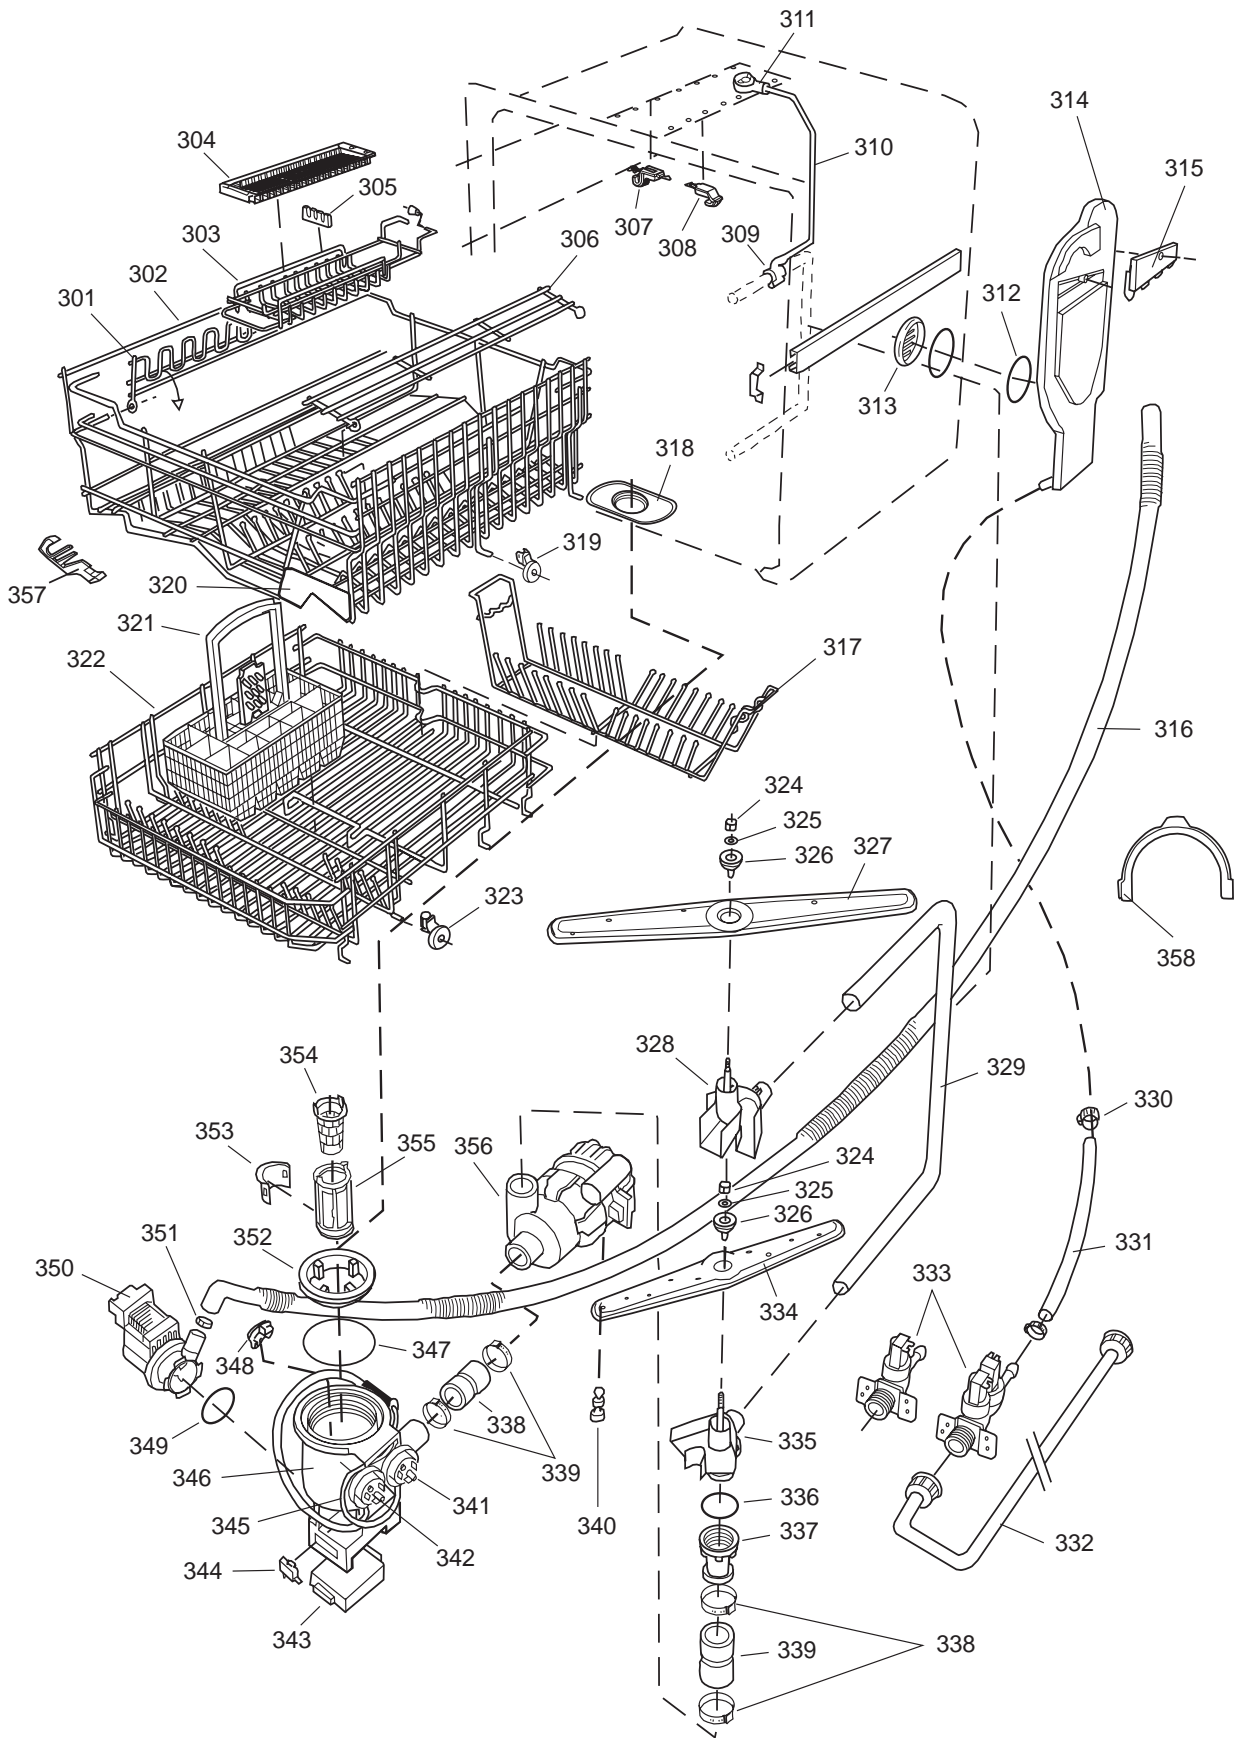

Datum

2003-03-24

Date

DISKSYSTEM

DISHWASHING SYSTEM

Dishwashing system

ASKO, 1805 US - Black Bi (DW95FI)

Pos	Spare part No.	Description	Qty	Comment
301	8071337-36	Cup Shelf Wine Glass 05/06 D	1 Pcs	
302	8801199-36	Rack, Upper 05 & 06 DW	1 Pcs	with cup shelf
303	8057058-36	Basket knife box 05	1 Pcs	
304	8053376-77	Long Rack - Silverware Upper	1 Pcs	
305	8057505-77	Knife Holder DW 05/06	1 Pcs	
306	8071336-36	Cup Shelf 05/06 DW	1 Pcs	
307	8057502	Clip, Upper Knife Rack DW	1 Pcs	
308	8058453	Clip, Knife Basket 1800's DW	1 Pcs	
309	8057504-77	Spray Pipe Grommet Lower Gre	1 Pcs	
310	8057500	Spray pipe 05	1 Pcs	
311	8057503-77	Spray Pipe Grommet Upper Gra	1 Pcs	
313	8057536-77	Lockring Airbreak Gray	1 Pcs	
314	8057514	Sub To 8801234	1 Pcs	
316	8070304	Drain Hose 05/06 DW	1 Pcs	
316-a	8052239	Hose Clamp, Squeeze	1 Pcs	
316-b	8053642	Hose Clip	1 Pcs	
318	8059740	Strainer Upper 05/06 DW	1 Pcs	
319	8058498-77	Wheel, Upper Basket 05/06 DW	4 Pcs	
321	8801089-77	Cutlery Basket 05/06 DW	1 Pcs	
322	8801200-36	Lower Basket 05/06 DW	1 Pcs	
323	8009516-77	Rack Wheels Lower 05/06 DW	8 Pcs	
324	8901262	Nut for Spray Arm 05	2 Pcs	
325	8052095	Ceramic Washer, Spray Arm 05	2 Pcs	
326	8057070-77	Spray Arm Insert 05/06 DW	2 Pcs	
327	8072695	Spray Arm - Upper 05/06 DW	1 Pcs	
328	8057068-77	Spray Pipe Bearing Upper	1 Pcs	
329	8057063-D	Spray pipe w/upper cutlery	1 Pcs	
329	8057063	Spray pipe, inner 05	1 Pcs	
330	8052189	Hose Clamp, Squeeze	2 Pcs	
331	8070622	Ruber Hose	1 Pcs	
333	8072123	Fill Valve, Double 05/06 DW.	1 Pcs	
333-a	8902087	Screw, Plastic Housing 20 To	2 Pcs	
334	8072692	Spray Arm - Lower 05/06 DW	1 Pcs	
335	8057067-77	Lower Washarm Support 05/06	1 Pcs	
336	8901755	O-Ring Seal	1 Pcs	
337	8057069	Retainer Nut SprayArm 05/06	1 Pcs	
338	8052097	Hose Clamp, Circ. Pump 05/06	4 Pcs	
339	8057484	Hose, Circ. Pump 05/06 DW	2 Pcs	
340	8055095	BUFFER, Circumpump 03/04 DW	1 Pcs	
341	8071024	Level Switch 05/06 DW	1 Pcs	
343	8057053	Subs to 8075110	1 Pcs	
344	8060068	Micro Switch,Overfill 05/06	1 Pcs	
345	8058500	Hose Pressure Sw. 05/06 DW	1 Pcs	
346	8801123	Replaces 8075197-77. Sump 05	1 Pcs	
347	8058503	O-Ring, Sump 05/06 DW	1 Pcs	
348	8057487-79	Sump Plug DW 05/06 Cleanout	1 Pcs	
349	8002584	O-Ring, Drain Pump 05/06 DW	1 Pcs	
350	8057083	DRAINPUMP Repl.by 8072032	1 Pc's	
350	8072032	Drain Pump 05/06 DW	1 Pcs	
351	8052239	Hose Clamp, Squeeze	1 Pcs	
352	8057488	Locking ring, bottom well 05	1 Pcs	
353	8058454	Cover Str. Basket 05/06 DW	1 Pcs	
354	8057972-77	Strainer Basket Grey 05/06 D	1 Pcs	
355	8057486-77	Filter, fine 05 & 06 DW	1 Pcs	
356	8071250	Circ. Pump 05/06 DW	1 Pcs	
356-a	8075380	capacitor D3000	1 Pcs	
358	8072528-77	Holder Outlet Hose	1 Pcs	
358	8050805	GOOSE NECK for DRAIN HOSE	1 Pcs