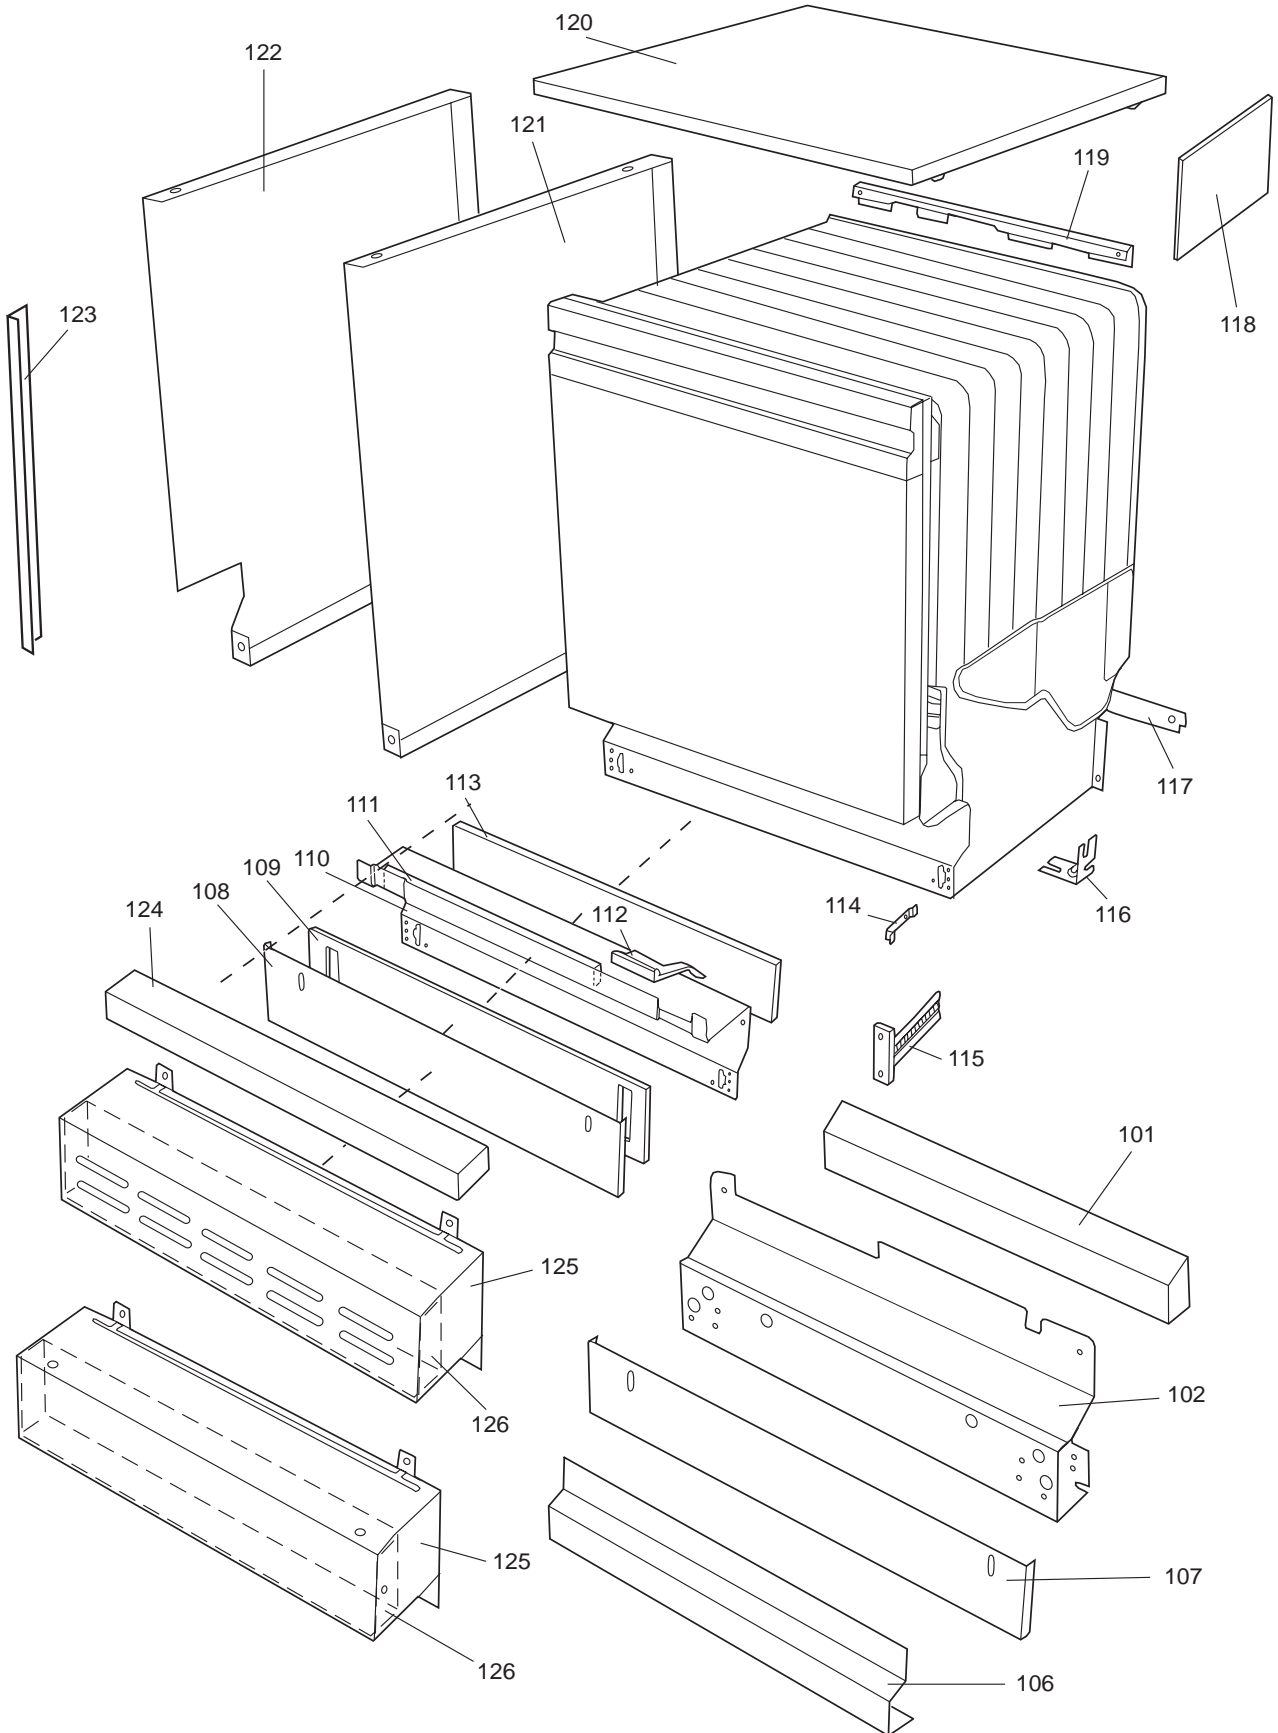

Datum
2003-03-24
Date

YTTERHÖLJE

CASING AND RELATED PARTS

Casing and related parts

ASKO, 1805 US - Black Bi (DW95FI)

Pos	Spare part No.	Description	Qty	Comment
108	8059758-29	SUBS To 8059758-86 Kick Plat	1 Pcs	
108-a	8900944-29	Screw	2 Pcs	
109	8070743	Insulation, Toe-Kick 05/06 D	1 Pcs	
110	8057526	Guard Plate DW05 & 06	1 Pcs	
110-a	8902357	Screw	4 Pcs	
111	8060041	Sealing strip, protect plte	1 Pcs	
112	8058486	Drip Guard Overflow 05/06 DW	1 Pcs	
113	8058353	Sound Absorb Guard	1 Pcs	
114	8057550	Spring Adj. Bracket 05/06 DW	2 Pcs	
114-a	8902131	Screw, disc.jh 11-99	2 Pcs	
115	8057549	Bracket/Toe Kick 05/06 DW	2 Pcs	
124	8070615	Sealing Lower Panel DW 05/06	1 Pcs	
125	8057100-S-29	Lower Panel, 05/06 DW	1 Pcs	
125-a	8900352	Screw Access Panel 05/06	2 Pcs	
125-b	8009769-33	Black plugs for Door DW 05/0	4 Pcs	
126	8070612	Insul, lower panel 05 & 06 D	1 Pcs