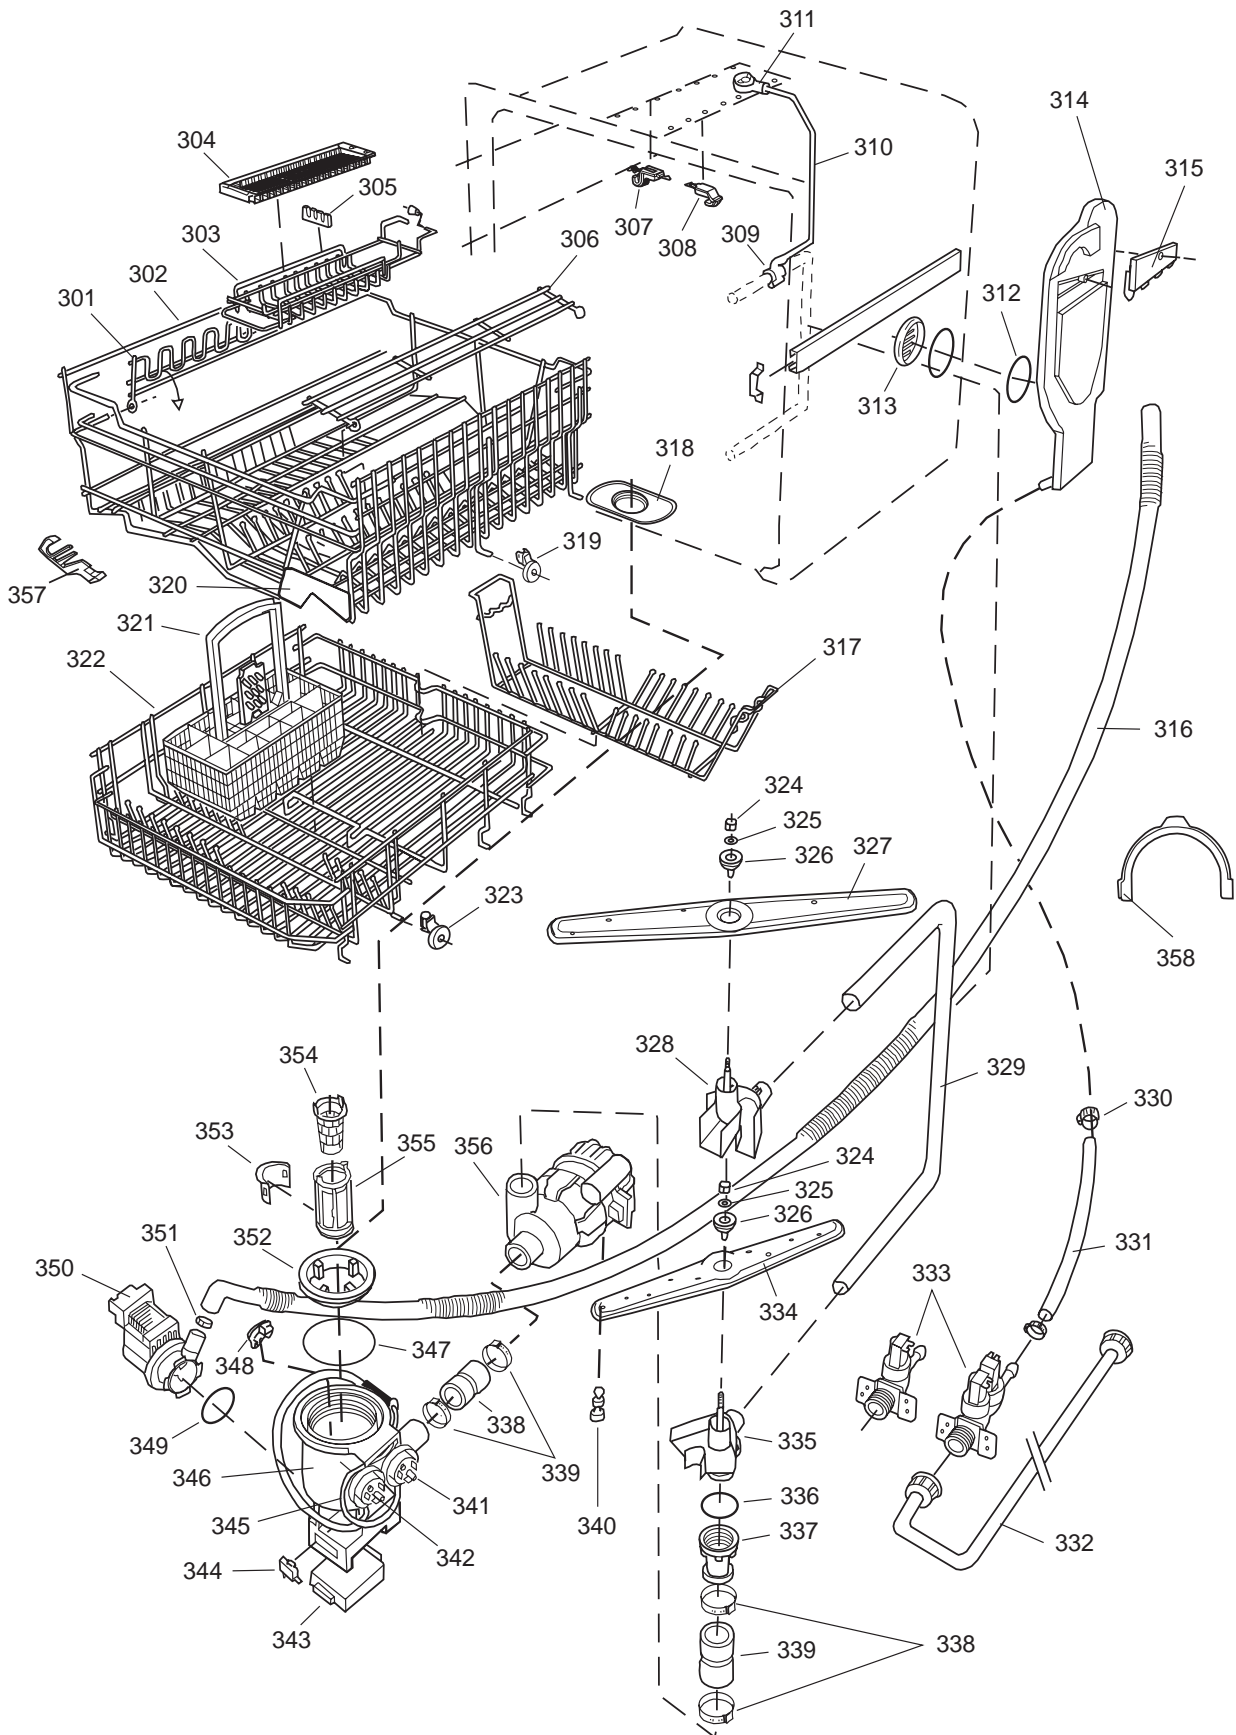

DISKSYSTEM

DISHWASHING SYSTEM

Dishwashing system

ASKO, 1805 US - Black Bi (DW95FI)

Pos	Spare part No.	Description	Qty	Comment
301	8071337-36	Cup Shelf Wine Glass 05/06 D	1 Pcs	
302	8801199-36	Rack, Upper 05 & 06 DW	1 Pcs	with cup shelf
303	8057058-36	Basket knife box 05	1 Pcs	
304	8053376-77	Long Rack - Silverware Upper	1 Pcs	
305	8057505-77	Knife Holder DW 05/06	1 Pcs	
306	8071336-36	Cup Shelf 05/06 DW	1 Pcs	
307	8057502	Clip, Upper Knife Rack DW	1 Pcs	
308	8058453	Clip, Knife Basket 1800's DW	1 Pcs	
309	8057504-77	Spray Pipe Grommet Lower Gre	1 Pcs	
310	8057500	Spray pipe 05	1 Pcs	
311	8057503-77	Spray Pipe Grommet Upper Gra	1 Pcs	
313	8057536-77	Lockring Airbreak Gray	1 Pcs	
314	8057514	Sub To 8801234	1 Pcs	
316	8070304	Drain Hose 05/06 DW	1 Pcs	
316-a	8052239	Hose Clamp, Squeeze	1 Pcs	
316-b	8053642	Hose Clip	1 Pcs	
318	8059740	Strainer Upper 05/06 DW	1 Pcs	
319	8058498-77	Wheel, Upper Basket 05/06 DW	4 Pcs	
321	8801089-77	Cutlery Basket 05/06 DW	1 Pcs	
322	8801200-36	Lower Basket 05/06 DW	1 Pcs	
323	8009516-77	Rack Wheels Lower 05/06 DW	8 Pcs	
324	8901262	Nut for Spray Arm 05	2 Pcs	
325	8052095	Ceramic Washer, Spray Arm 05	2 Pcs	
326	8057070-77	Spray Arm Insert 05/06 DW	2 Pcs	
327	8072695	Spray Arm - Upper 05/06 DW	1 Pcs	
328	8057068-77	Spray Pipe Bearing Upper	1 Pcs	
329	8057063-D	Spray pipe w/upper cutlery	1 Pcs	
329	8057063	Spray pipe, inner 05	1 Pcs	
330	8052189	Hose Clamp, Squeeze	2 Pcs	
331	8070622	Ruber Hose	1 Pcs	
333	8072123	Fill Valve, Double 05/06 DW.	1 Pcs	
333-a	8902087	Screw, Plastic Housing 20 To	2 Pcs	
334	8072692	Spray Arm - Lower 05/06 DW	1 Pcs	
335	8057067-77	Lower Washarm Support 05/06	1 Pcs	
336	8901755	O-Ring Seal	1 Pcs	
337	8057069	Retainer Nut SprayArm 05/06	1 Pcs	
338	8052097	Hose Clamp, Circ. Pump 05/06	4 Pcs	
339	8057484	Hose, Circ. Pump 05/06 DW	2 Pcs	
340	8055095	BUFFER, Circumpump 03/04 DW	1 Pcs	
341	8071024	Level Switch 05/06 DW	1 Pcs	
343	8057053	Subs to 8075110	1 Pcs	
344	8060068	Micro Switch,Overfill 05/06	1 Pcs	
345	8058500	Hose Pressure Sw. 05/06 DW	1 Pcs	
346	8801123	Replaces 8075197-77. Sump 05	1 Pcs	
347	8058503	O-Ring, Sump 05/06 DW	1 Pcs	
348	8057487-79	Sump Plug DW 05/06 Cleanout	1 Pcs	
349	8002584	O-Ring, Drain Pump 05/06 DW	1 Pcs	
350	8057083	DRAINPUMP Repl.by 8072032	1 Pc's	
350	8072032	Drain Pump 05/06 DW	1 Pcs	
351	8052239	Hose Clamp, Squeeze	1 Pcs	
352	8057488	Locking ring, bottom well 05	1 Pcs	
353	8058454	Cover Str. Basket 05/06 DW	1 Pcs	
354	8057972-77	Strainer Basket Grey 05/06 D	1 Pcs	
355	8057486-77	Filter, fine 05 & 06 DW	1 Pcs	
356	8071250	Circ. Pump 05/06 DW	1 Pcs	
356-a	8075380	capacitor D3000	1 Pcs	
358	8072528-77	Holder Outlet Hose	1 Pcs	
358	8050805	GOOSE NECK for DRAIN HOSE	1 Pcs