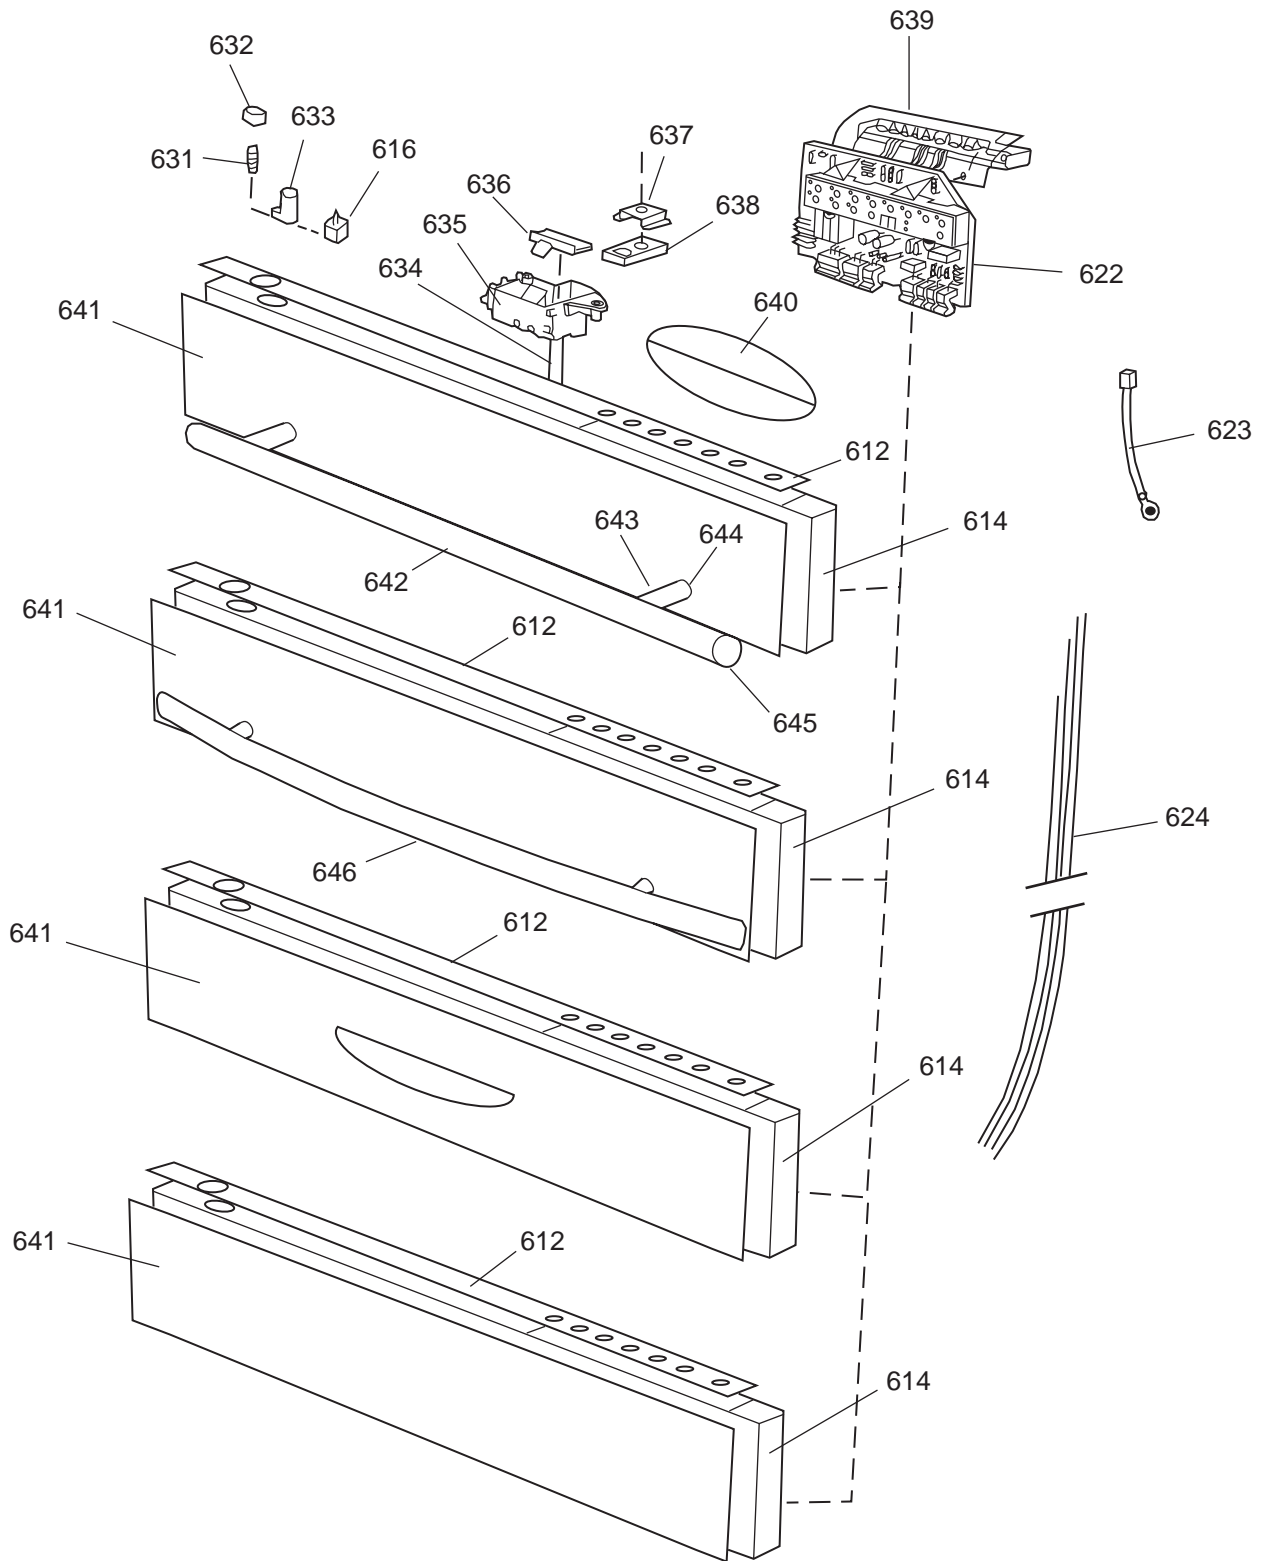

Control panel and related parts

ASKO, 1805 US - Black Bi (DW95FI)

Pos	Spare part No.	Description	Qty	Comment
612	8070888-33	Decor Insert 1805 Black	1 Pcs	
614	8070640-69	Control Panel Black 1805-199	1 Pcs	
616	8057547	On/Off Switch DW	1 Pcs	
621	8060076	Cover, protective 05	1 Pcs	
622	8801203	Board, DW-FI	1 Pcs	
622-a	8902053	Screw	2 Pcs	
622-b	8902087	Screw, Plastic Housing 20 To	2 Pcs	
622-c	8060076	Cover, protective 05	1 Pcs	
623	8059767	Thermistor 05/06 DW	1 Pcs	
624	8071289	Cable 1805 FISS	1 Pcs	
624	8059861	BASIC HARNESS DOOR DW95E	1 Pc's	
624	8059865	Basic Harness	1 Pcs	
631	8070650	Spring Main Switch 1805	1 Pcs	
632	8070644-33	Push Button 1805 Black	1 Pcs	
633	8070643-33	Main-switch casing 1805	1 Pcs	
634	8071077	Rubber Hose, handle 1805	1 Pcs	
635	8070647	Latch/Switch Assy,1805-1996	1 Pcs	
636	8070645-77	Masking Detail FullInt. Grey	1 Pcs	
637	8070654	LOCK WASHER INTEGR.	1 Pc's	
637	8070648	Lock Washer Int.	1 Pcs	Part of 8070469
638	8070649	Lock Hitch Int.	1 Pcs	
638-a	8070648	Lock Washer Int.	1 Pcs	Part of 8070469
638-b	8901104	Screw 20 Torx Machine	1 Pcs	
639	8071049	Protective Cover Keyboard	1 Pcs	
640	8070641	Handle 1805	1 Pcs	
640-a	8902087	Screw, Plastic Housing 20 To	2 Pcs	
641	8070882-33	Decor Insert Black 1805	1 Pcs	
690	8073096	INSTR. GENERAL D/WASHER USA	1 Pc's	
690	8071175	INSTRUCTIONS 1805 CA/US	1 Pc's