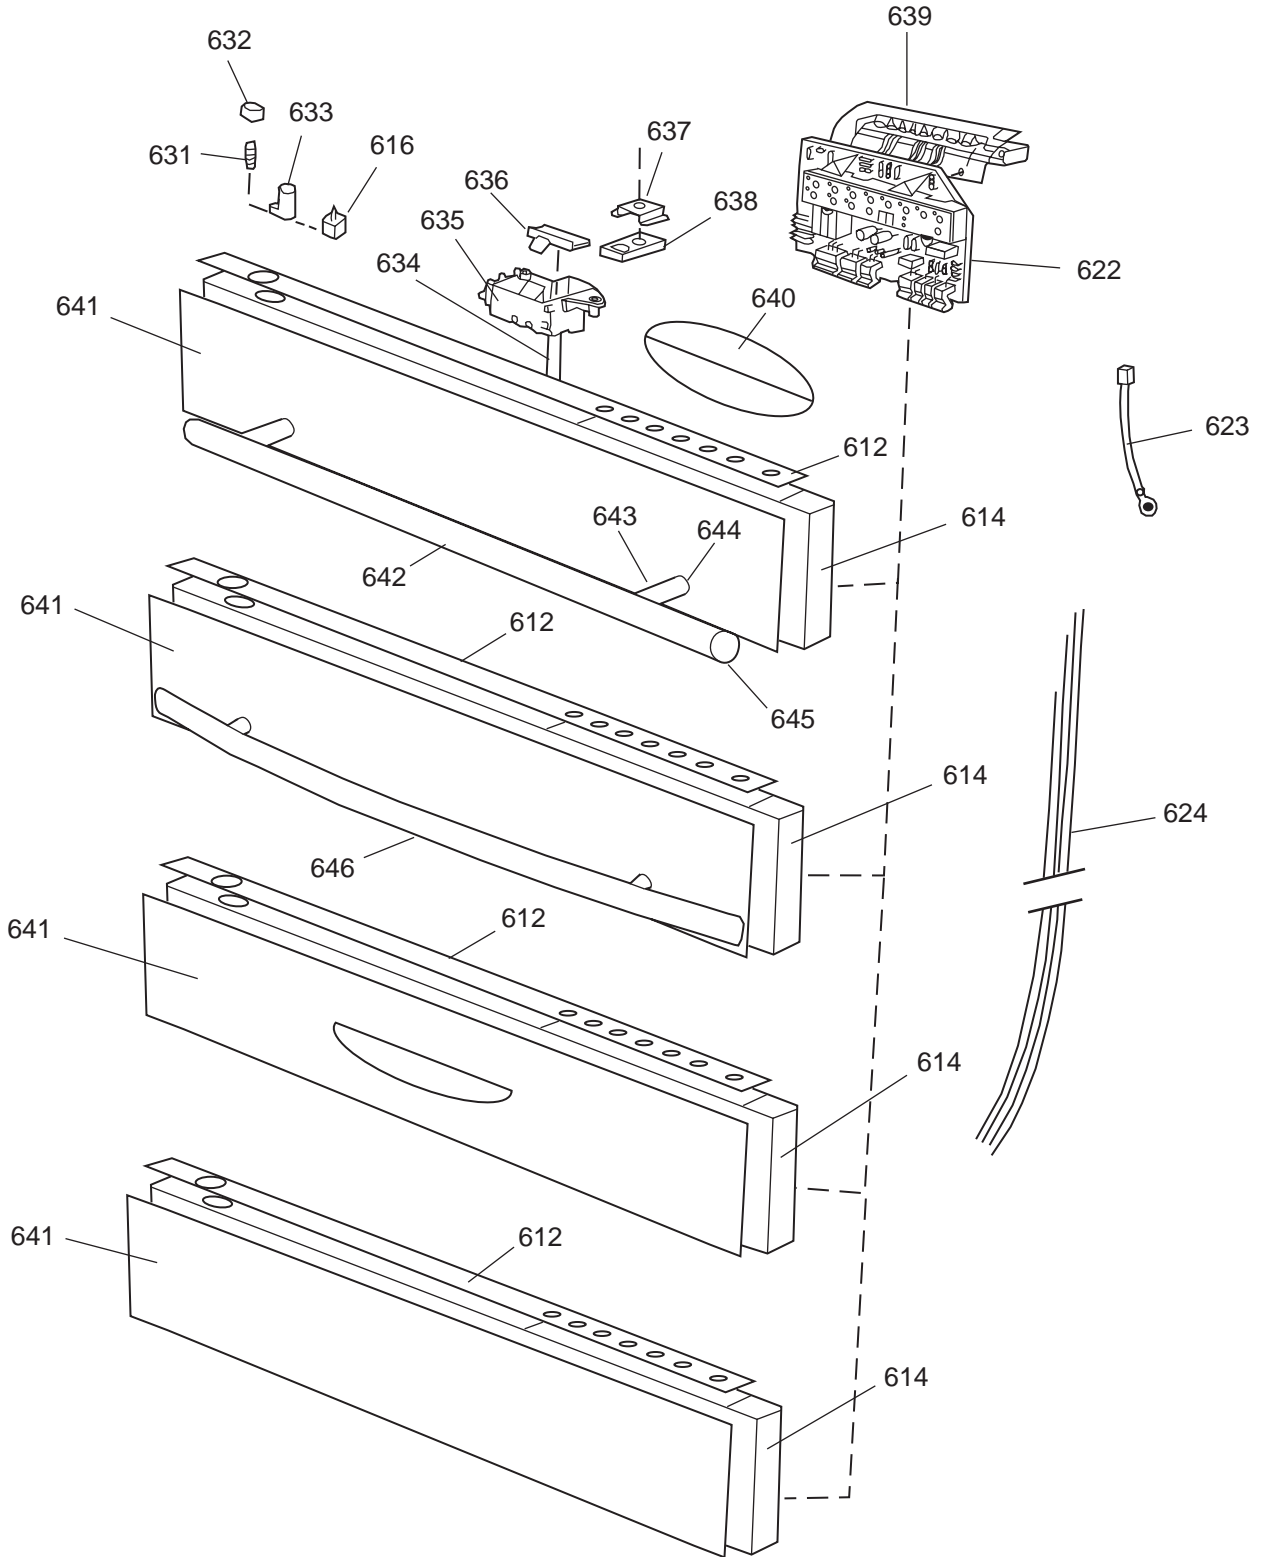

Datum
2003-03-24
Date

YTTERHÖLJE

CASING AND RELATED PARTS

Casing and related parts

ASKO, 1805 US - Black Bi (DW95FI)

Pos	Spare part No.	Description	Qty	Comment
108	8059758-29	SUBS To 8059758-86 Kick Plat	1 Pcs	
108-a	8900944-29	Screw	2 Pcs	
109	8070743	Insulation, Toe-Kick 05/06 D	1 Pcs	
110	8057526	Guard Plate DW05 & 06	1 Pcs	
110-a	8902357	Screw	4 Pcs	
111	8060041	Sealing strip, protect plte	1 Pcs	
112	8058486	Drip Guard Overflow 05/06 DW	1 Pcs	
113	8058353	Sound Absorb Guard	1 Pcs	
114	8057550	Spring Adj. Bracket 05/06 DW	2 Pcs	
114-a	8902131	Screw, disc.jh 11-99	2 Pcs	
115	8057549	Bracket/Toe Kick 05/06 DW	2 Pcs	
124	8070615	Sealing Lower Panel DW 05/06	1 Pcs	
125	8057100-S-29	Lower Panel, 05/06 DW	1 Pcs	
125-a	8900352	Screw Access Panel 05/06	2 Pcs	
125-b	8009769-33	Black plugs for Door DW 05/0	4 Pcs	
126	8070612	Insul, lower panel 05 & 06 D	1 Pcs	