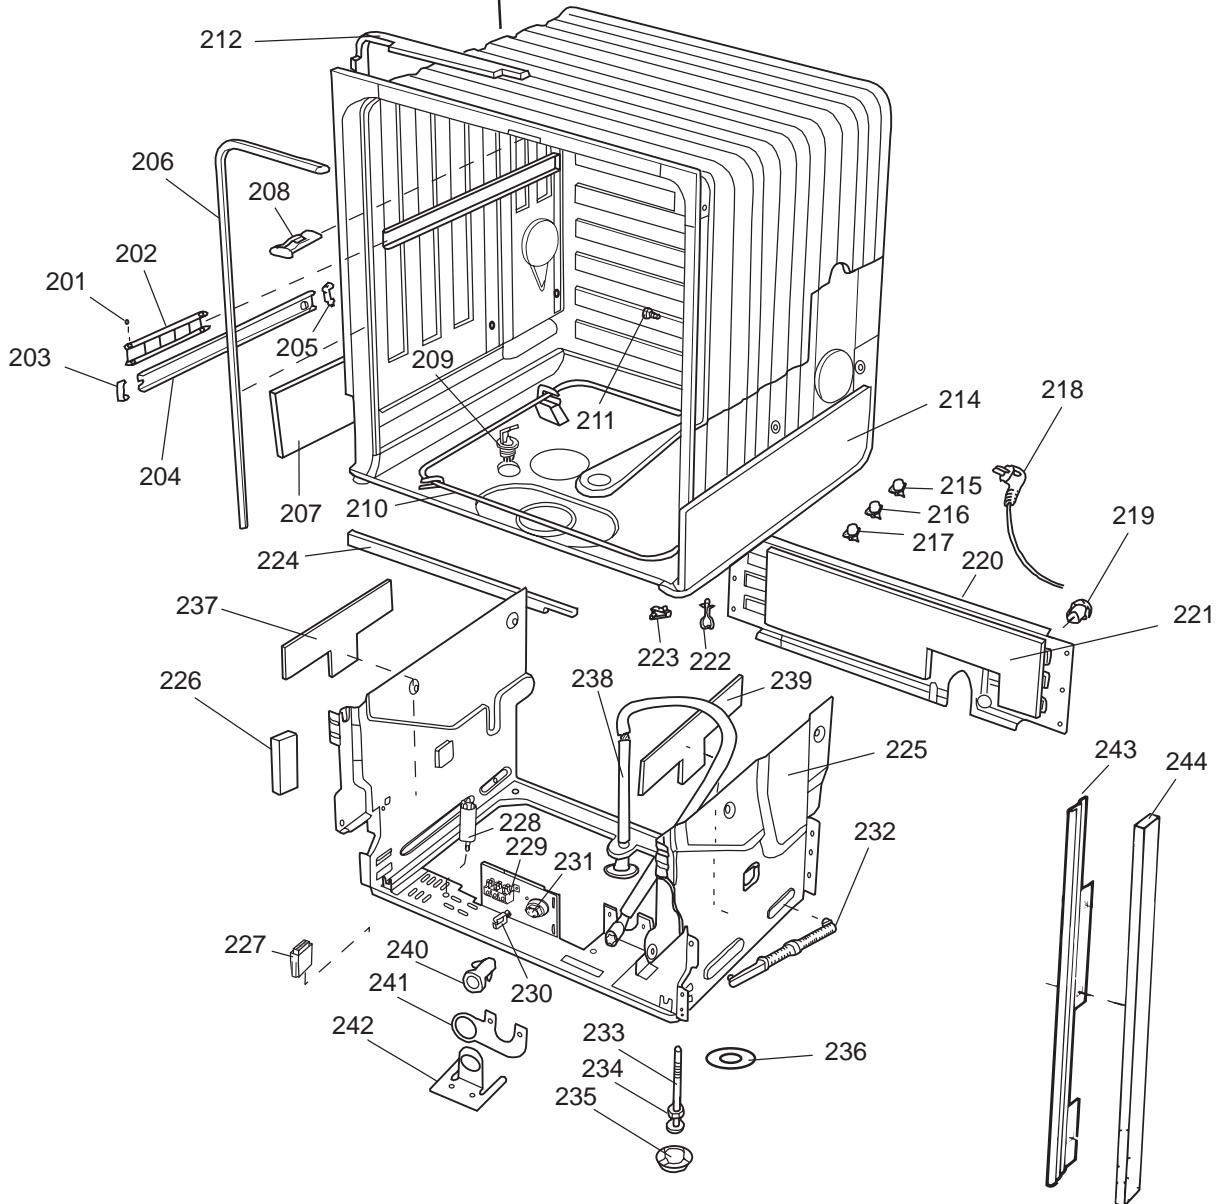

Datum
2003-03-24
Date

BEHÅLLARE

CONTAINER AND RELATED PARTS

Container and related parts

ASKO, 1805 US - Black Bi (DW95FI)

Pos	Spare part No.	Description	Qty	Comment
201	8057977	Bearing Upper Rail 05/06 DW	8 Pcs	
202	8058638-77	Ball Holder, Upper Rail DW	2 Pcs	
203	8057979-77	Rack Stop Grey 05/06 DW	2 Pcs	
204	8057052	Guide Rail '05 '06 DW	2 Pcs	
205	8057978-77	Rail Stop - Back Grey 05/06	2 Pcs	
206	8057489	Tub Seal 05/06 DW	1 Pcs	
207	8060034	Sound absorbing slab,casing	1 Pcs	
210	8002370	Protective Collar	2 Pcs	
210	8057077	Heating Element DW 05/06 140	1 Pcs	
211	8901110	Screw w/O-Ring DW 05/06 25-T	4 Pcs	
212	8070613	Sealing Strip Casing	1 Pcs	
214	8060035	Sound absorbing slab,casing	1 Pcs	
216	8002579	T-Stat 05/06 DW Overheat	1 Pcs	
222	8070142	Cable holder, rear 05	1 Pcs	
223	8058495	Cable holder, door 05	1 Pcs	
224	8060033	Sound Absorb	1 Pcs	
225	8057523	Bottom and Side support '05	1 Pcs	
228	8058558	RFI 05/06 WM	1 Pcs	
229	8050251	Terminal Block DW All	1 Pcs	
229-a	8900357	Screw, terminal block	1 Pcs	
230	8059991	Cable holder, supply line 05	1 Pcs	
231	8006948	Grommet	1 Pcs	
232	8058491-77	Door Spring 05/06 for 0-7 lb	2 Pcs	
233	8057062	Subs to 8074877	4 Pcs	
234	8901156	Nut, Levelling Legs	4 Pcs	
235	8051957	Slide, foot 02 DW	2 Pcs	
236	8072119	Washer	4 Pcs	
239	8058352	Sound Absorb Outer	2 Pcs	
241	8060255	No longer Avail. po# 8008- H	1 Pcs	
242	8070495	Inlet Valve Mount	1 Pcs	
242-a	8900327	Screw 20 Torx, Self Tapping	2 Pcs	
243	8059761-29	Filler Strip - Left DW - Bla	1 Pcs	
243	8059762-29	Filler Strip, Right 05/06 DW	1 Pcs	
243-a	8900646	Screw 20 Torx SS	4 Pcs	
244	8070614	Insulation,fill strip 05&06	2 Pcs	
245	8054916	Reflector, light DW	1 Pcs	
246	8054915	Protection Lamp	1 Pcs	
247	8053087	Interior Light, Housing All	1 Pcs	
247-a	8901097	Screw, Terminal	1 Pcs	
247-b	8901242	Nut	1 Pcs	
247-c	8901413	Lock Washer, laundry tops	1 Pcs	
248	8901763	O-Ring, Interior Light All D	1 Pcs	
249	8053086	Lock Ring Light 05/06 DW	1 Pcs	
250	8901592	Filter Dryer Clip	2 Pcs	
251	8055148	Interior Light Bulb DW	1 Pcs	
252	8059968	Cable channel, light 05	1 Pcs	
253	8058469	Micro switch, light 05	1 Pcs	
254	8054907	BRACKET, LAMP SWITCH	1 Pcs	
254-a	8902087	Screw, Plastic Housing 20 To	1 Pcs	