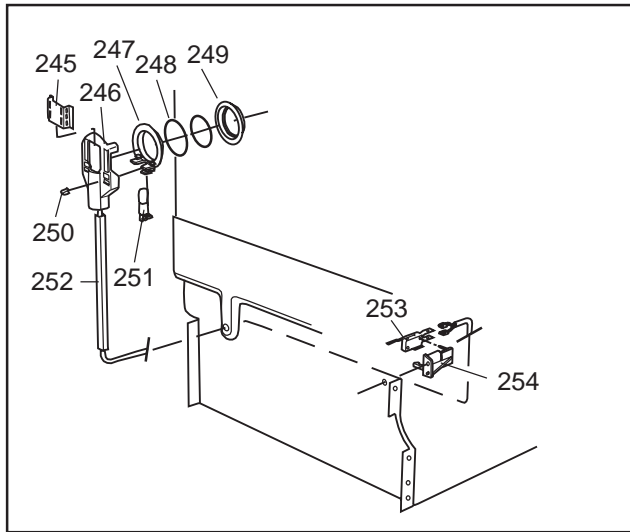

Datum
2003-03-24
Date

BEHÅLLARE

CONTAINER AND RELATED PARTS

Container and related parts

ASKO, 1805 US - Black Bi (DW95FI)

Pos	Spare part No.	Description	Qty	Comment
201	8057977	Bearing Upper Rail 05/06 DW	8 Pcs	
202	8058638-77	Ball Holder, Upper Rail DW	2 Pcs	
203	8057979-77	Rack Stop Grey 05/06 DW	2 Pcs	
204	8057052	Guide Rail '05 '06 DW	2 Pcs	
205	8057978-77	Rail Stop - Back Grey 05/06	2 Pcs	
206	8057489	Tub Seal 05/06 DW	1 Pcs	
207	8060034	Sound absorbing slab,casing	1 Pcs	
210	8002370	Protective Collar	2 Pcs	
210	8057077	Heating Element DW 05/06 140	1 Pcs	
211	8901110	Screw w/O-Ring DW 05/06 25-T	4 Pcs	
212	8070613	Sealing Strip Casing	1 Pcs	
214	8060035	Sound absorbing slab,casing	1 Pcs	
216	8002579	T-Stat 05/06 DW Overheat	1 Pcs	
222	8070142	Cable holder, rear 05	1 Pcs	
223	8058495	Cable holder, door 05	1 Pcs	
224	8060033	Sound Absorb	1 Pcs	
225	8057523	Bottom and Side support '05	1 Pcs	
228	8058558	RFI 05/06 WM	1 Pcs	
229	8050251	Terminal Block DW All	1 Pcs	
229-a	8900357	Screw, terminal block	1 Pcs	
230	8059991	Cable holder, supply line 05	1 Pcs	
231	8006948	Grommet	1 Pcs	
232	8058491-77	Door Spring 05/06 for 0-7 lb	2 Pcs	
233	8057062	Subs to 8074877	4 Pcs	
234	8901156	Nut, Levelling Legs	4 Pcs	
235	8051957	Slide, foot 02 DW	2 Pcs	
236	8072119	Washer	4 Pcs	
239	8058352	Sound Absorb Outer	2 Pcs	
241	8060255	No longer Avail. po# 8008- H	1 Pcs	
242	8070495	Inlet Valve Mount	1 Pcs	
242-a	8900327	Screw 20 Torx, Self Tapping	2 Pcs	
243	8059761-29	Filler Strip - Left DW - Bla	1 Pcs	
243	8059762-29	Filler Strip, Right 05/06 DW	1 Pcs	
243-a	8900646	Screw 20 Torx SS	4 Pcs	
244	8070614	Insulation,fill strip 05&06	2 Pcs	
245	8054916	Reflector, light DW	1 Pcs	
246	8054915	Protection Lamp	1 Pcs	
247	8053087	Interior Light, Housing All	1 Pcs	
247-a	8901097	Screw, Terminal	1 Pcs	
247-b	8901242	Nut	1 Pcs	
247-c	8901413	Lock Washer, laundry tops	1 Pcs	
248	8901763	O-Ring, Interior Light All D	1 Pcs	
249	8053086	Lock Ring Light 05/06 DW	1 Pcs	
250	8901592	Filter Dryer Clip	2 Pcs	
251	8055148	Interior Light Bulb DW	1 Pcs	
252	8059968	Cable channel, light 05	1 Pcs	
253	8058469	Micro switch, light 05	1 Pcs	
254	8054907	BRACKET, LAMP SWITCH	1 Pcs	
254-a	8902087	Screw, Plastic Housing 20 To	1 Pcs	