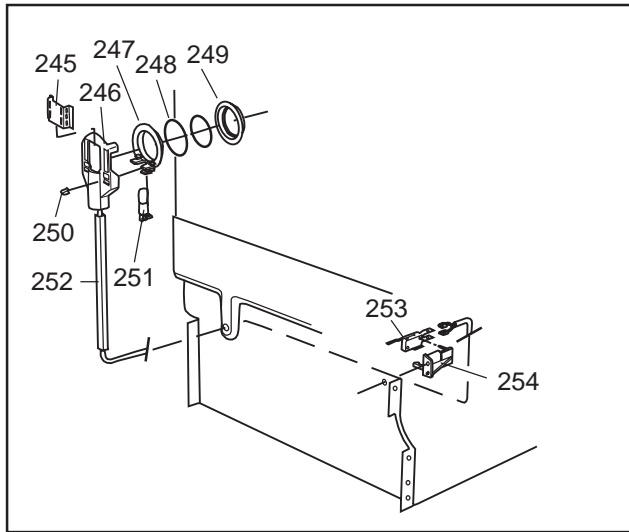

Datum

2003-03-24

Date

BEHÅLLARE

CONTAINER AND RELATED PARTS

Container and related parts

ASKO, 1805 US - Black Bi (DW95FI)

Pos	Spare part No.	Description	Qty	Comment
201	8057977	Bearing Upper Rail 05/06 DW	8 Pcs	
202	8058638-77	Ball Holder, Upper Rail DW	2 Pcs	
203	8057979-77	Rack Stop Grey 05/06 DW	2 Pcs	
204	8057052	Guide Rail '05 '06 DW	2 Pcs	
205	8057978-77	Rail Stop - Back Grey 05/06	2 Pcs	
206	8057489	Tub Seal 05/06 DW	1 Pcs	
207	8060034	Sound absorbing slab,casing	1 Pcs	
210	8002370	Protective Collar	2 Pcs	
210	8057077	Heating Element DW 05/06 140	1 Pcs	
211	8901110	Screw w/O-Ring DW 05/06 25-T	4 Pcs	
212	8070613	Sealing Strip Casing	1 Pcs	
214	8060035	Sound absorbing slab,casing	1 Pcs	
216	8002579	T-Stat 05/06 DW Overheat	1 Pcs	
222	8070142	Cable holder, rear 05	1 Pcs	
223	8058495	Cable holder, door 05	1 Pcs	
224	8060033	Sound Absorb	1 Pcs	
225	8057523	Bottom and Side support '05	1 Pcs	
228	8058558	RFI 05/06 WM	1 Pcs	
229	8050251	Terminal Block DW All	1 Pcs	
229-a	8900357	Screw, terminal block	1 Pcs	
230	8059991	Cable holder, supply line 05	1 Pcs	
231	8006948	Grommet	1 Pcs	
232	8058491-77	Door Spring 05/06 for 0-7 lb	2 Pcs	
233	8057062	Subs to 8074877	4 Pcs	
234	8901156	Nut, Levelling Legs	4 Pcs	
235	8051957	Slide, foot 02 DW	2 Pcs	
236	8072119	Washer	4 Pcs	
239	8058352	Sound Absorb Outer	2 Pcs	
241	8060255	No longer Avail. po# 8008- H	1 Pcs	
242	8070495	Inlet Valve Mount	1 Pcs	
242-a	8900327	Screw 20 Torx, Self Tapping	2 Pcs	
243	8059761-29	Filler Strip - Left DW - Bla	1 Pcs	
243	8059762-29	Filler Strip, Right 05/06 DW	1 Pcs	
243-a	8900646	Screw 20 Torx SS	4 Pcs	
244	8070614	Insulation,fill strip 05&06	2 Pcs	
245	8054916	Reflector, light DW	1 Pcs	
246	8054915	Protection Lamp	1 Pcs	
247	8053087	Interior Light, Housing All	1 Pcs	
247-a	8901097	Screw, Terminal	1 Pcs	
247-b	8901242	Nut	1 Pcs	
247-c	8901413	Lock Washer, laundry tops	1 Pcs	
248	8901763	O-Ring, Interior Light All D	1 Pcs	
249	8053086	Lock Ring Light 05/06 DW	1 Pcs	
250	8901592	Filter Dryer Clip	2 Pcs	
251	8055148	Interior Light Bulb DW	1 Pcs	
252	8059968	Cable channel, light 05	1 Pcs	
253	8058469	Micro switch, light 05	1 Pcs	
254	8054907	BRACKET, LAMP SWITCH	1 Pcs	
254-a	8902087	Screw, Plastic Housing 20 To	1 Pcs	