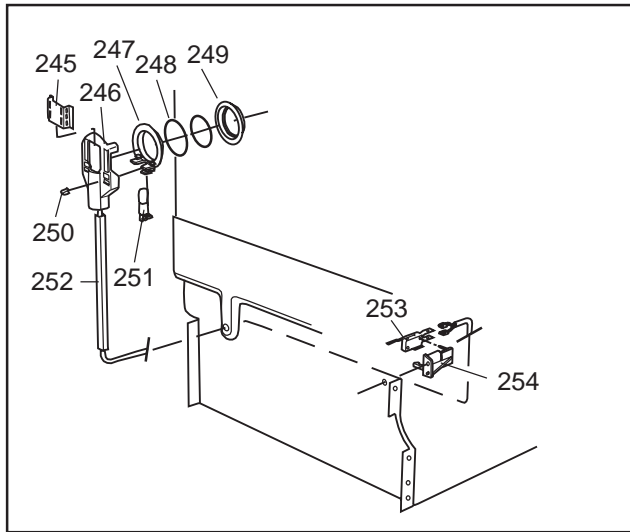

Datum
2003-03-24
Date

BEHÅLLARE

CONTAINER AND RELATED PARTS

Container and related parts

ASKO, 1805 US - White FI (DW95FI)

Pos	Spare part No.	Description	Qty	Comment
201	8057977	Bearing Upper Rail 05/06 DW	8 Pcs	
202	8058638-77	Ball Holder, Upper Rail DW	2 Pcs	
203	8057979-77	Rack Stop Grey 05/06 DW	2 Pcs	
204	8057052	Guide Rail '05 '06 DW	2 Pcs	
205	8057978-77	Rail Stop - Back Grey 05/06	2 Pcs	
206	8057489	Tub Seal 05/06 DW	1 Pcs	
210	8002370	Protective Collar	2 Pcs	
210	8057077	Heating Element DW 05/06 140	1 Pcs	
211	8901110	Screw w/O-Ring DW 05/06 25-T	4 Pcs	
212	8060065	Sealing Strip '05	1 Pcs	
212	8060066	Sealing Strip, casing '05	1 Pcs	
216	8002579	T-Stat 05/06 DW Overheat	1 Pcs	
222	8070142	Cable holder, rear 05	1 Pcs	
223	8058495	Cable holder, door 05	1 Pcs	
224	8060033	Sound Absorb	1 Pcs	
225	8057523	Bottom and Side support '05	1 Pcs	
226	8060038	Sound absorb, slab motor '05	2 Pcs	
228	8058558	RFI 05/06 WM	1 Pcs	
229	8050251	Terminal Block DW All	1 Pcs	
229-a	8900357	Screw, terminal block	1 Pcs	
230	8059991	Cable holder, supply line 05	1 Pcs	
231	8006948	Grommet	1 Pcs	
232	8060232-77	Door Spring - Heavy Duty DW	2 Pcs	
233	8057062	Subs to 8074877	4 Pcs	
234	8901156	Nut, Levelling Legs	4 Pcs	
235	8051957	Slide, foot 02 DW	2 Pcs	
236	8072119	Washer	4 Pcs	
241	8060255	No longer Avail. po# 8008- H	1 Pcs	
242	8070495	Inlet Valve Mount	1 Pcs	
242-a	8900327	Screw 20 Torx, Self Tapping	2 Pcs	
245	8054916	Reflector, light DW	1 Pcs	
246	8054915	Protection Lamp	1 Pcs	
247	8053087	Interior Light, Housing All	1 Pcs	
247-a	8901097	Screw, Terminal	1 Pcs	
247-b	8901242	Nut	1 Pcs	
247-c	8901413	Lock Washer, laundry tops	1 Pcs	
248	8901763	O-Ring, Interior Light All D	1 Pcs	
249	8053086	Lock Ring Light 05/06 DW	1 Pcs	
250	8901592	Filter Dryer Clip	2 Pcs	
251	8055148	Interior Light Bulb DW	1 Pcs	
252	8059968	Cable channel, light 05	1 Pcs	
253	8058469	Micro switch, light 05	1 Pcs	
254	8054907	BRACKET, LAMP SWITCH	1 Pcs	
254-a	8902087	Screw, Plastic Housing 20 To	1 Pcs	