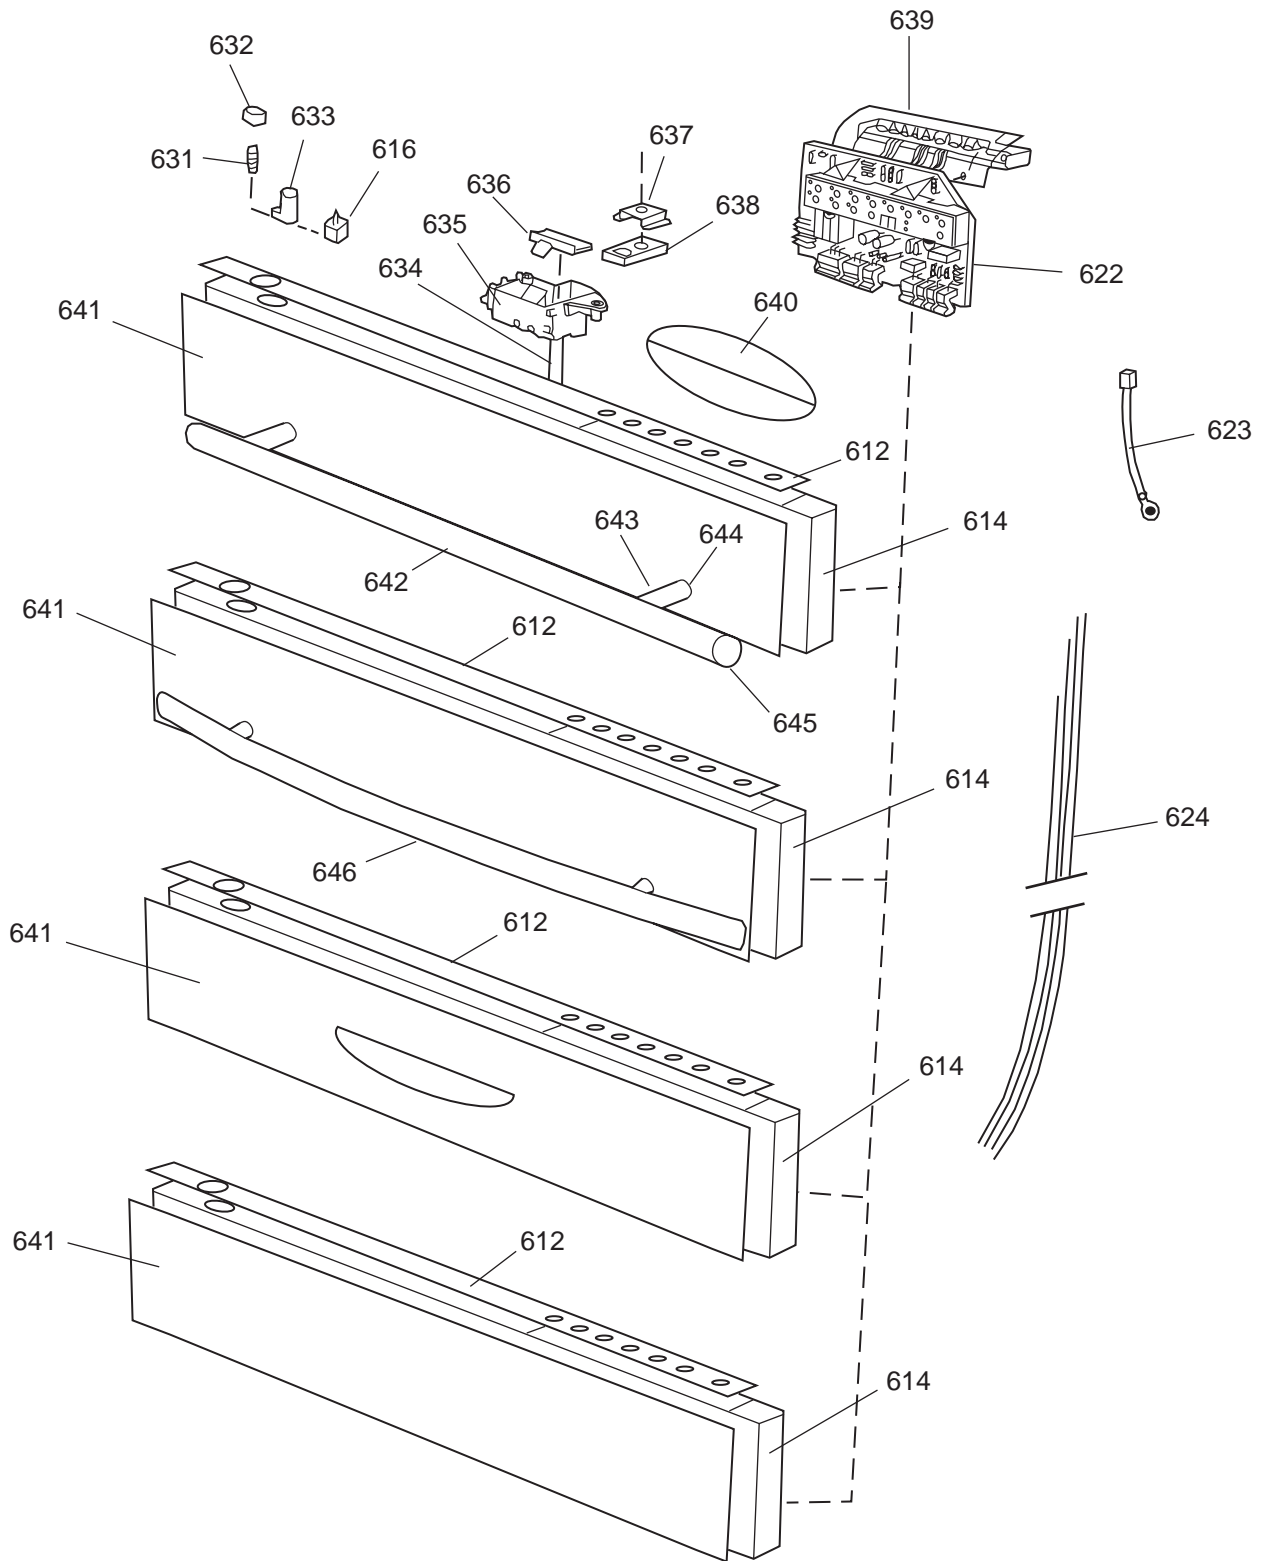

Control panel and related parts

ASKO, 1805 US - White FI (DW95FI)

Pos	Spare part No.	Description	Qty	Comment
612	8070888-0	Decor Insert 1805 White	1 Pcs	
614	8070640-0	Control Panel White 1805 DW	1 Pcs	
616	8057547	On/Off Switch DW	1 Pcs	
621	8060076	Cover, protective 05	1 Pcs	
622	8801203	Board, DW-FI	1 Pcs	
622-a	8902053	Screw	2 Pcs	
622-b	8902087	Screw, Plastic Housing 20 To	2 Pcs	
622-c	8060076	Cover, protective 05	1 Pcs	
623	8059767	Thermistor 05/06 DW	1 Pcs	
624	8059865	Basic Harness	1 Pcs	
624	8071293	Cable 1805 FI	1 Pcs	
624	8059861	BASIC HARNESS DOOR DW95E	1 Pc's	
631	8070650	Spring Main Switch 1805	1 Pcs	
632	8070644-0	Push Button FI White	1 Pcs	
633	8070643-0	Push Button Casing	1 Pcs	
634	8071077	Rubber Hose, handle 1805	1 Pcs	
635	8070647	Latch/Switch Assy,1805-1996	1 Pcs	
636	8070645-77	Masking Detail FullInt. Grey	1 Pcs	
637	8070654	LOCK WASHER INTEGR.	1 Pc's	
637	8070648	Lock Washer Int.	1 Pcs	Part of 8070469
638	8070649	Lock Hitch Int.	1 Pcs	
638-a	8070648	Lock Washer Int.	1 Pcs	Part of 8070469
638-b	8901104	Screw 20 Torx Machine	1 Pcs	
639	8071049	Protective Cover Keyboard	1 Pcs	
640	8070641	Handle 1805	1 Pcs	
640-a	8902087	Screw, Plastic Housing 20 To	2 Pcs	
641	8070883-0	Decor Insert	1 Pcs	
690	8073096	INSTR. GENERAL D/WASHER USA	1 Pc's	
690	8070555	INSTRUCTIONS 1805 FI CA/US	1 Pc's