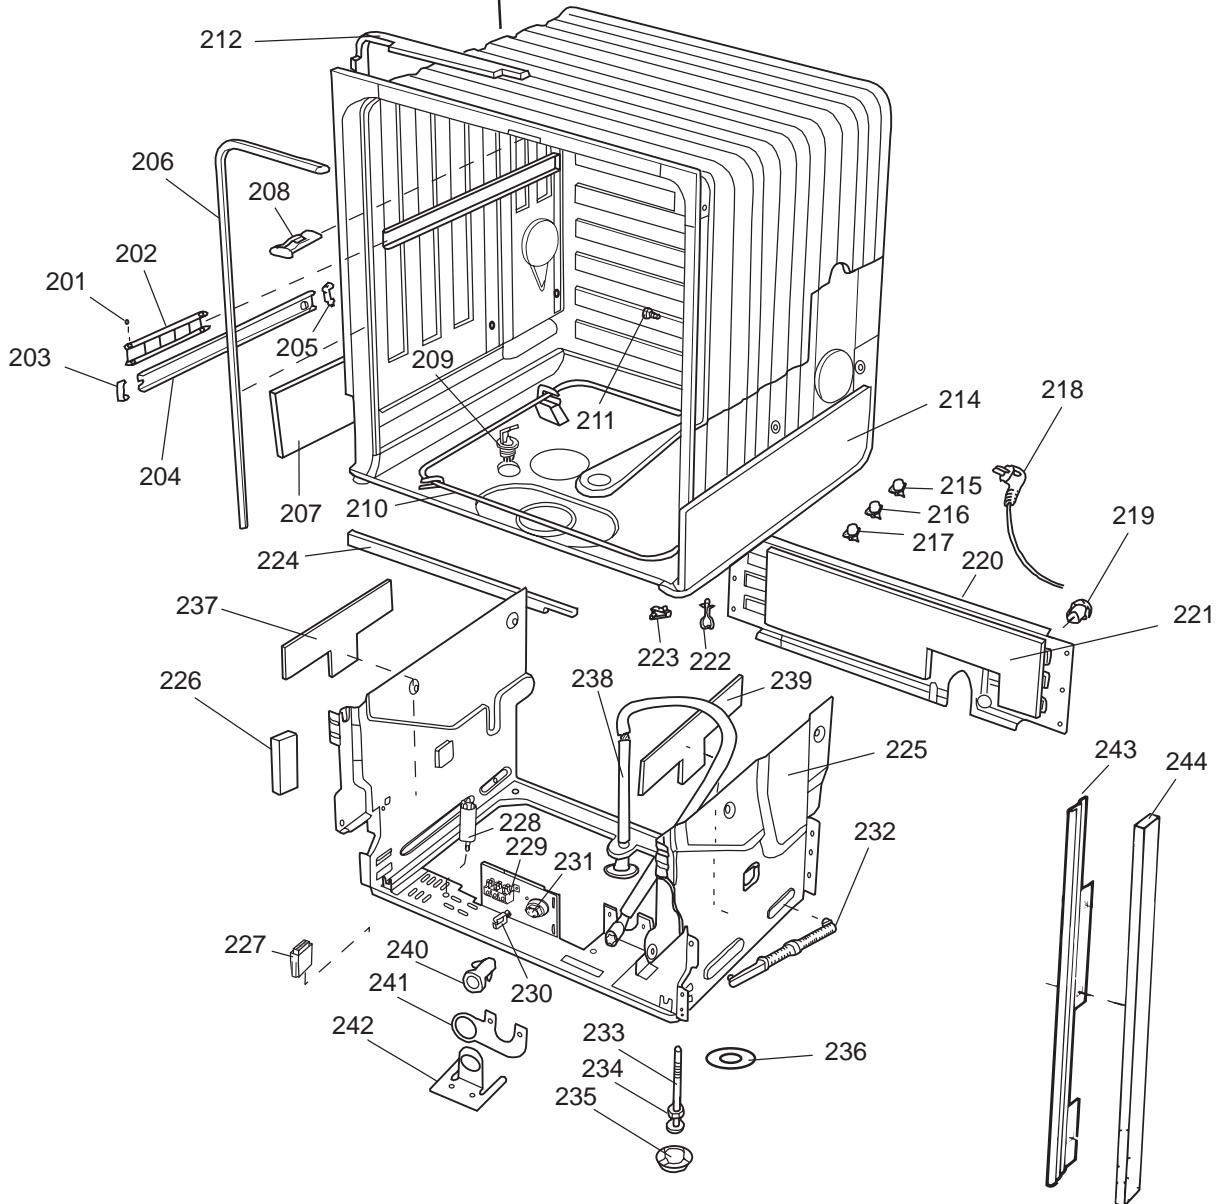

Datum
2003-03-24
Date

BEHÅLLARE

CONTAINER AND RELATED PARTS

Container and related parts

ASKO, 1805 US - White FI (DW95FI)

Pos	Spare part No.	Description	Qty	Comment
201	8057977	Bearing Upper Rail 05/06 DW	8 Pcs	
202	8058638-77	Ball Holder, Upper Rail DW	2 Pcs	
203	8057979-77	Rack Stop Grey 05/06 DW	2 Pcs	
204	8057052	Guide Rail '05 '06 DW	2 Pcs	
205	8057978-77	Rail Stop - Back Grey 05/06	2 Pcs	
206	8057489	Tub Seal 05/06 DW	1 Pcs	
210	8002370	Protective Collar	2 Pcs	
210	8057077	Heating Element DW 05/06 140	1 Pcs	
211	8901110	Screw w/O-Ring DW 05/06 25-T	4 Pcs	
212	8060065	Sealing Strip '05	1 Pcs	
212	8060066	Sealing Strip, casing '05	1 Pcs	
216	8002579	T-Stat 05/06 DW Overheat	1 Pcs	
222	8070142	Cable holder, rear 05	1 Pcs	
223	8058495	Cable holder, door 05	1 Pcs	
224	8060033	Sound Absorb	1 Pcs	
225	8057523	Bottom and Side support '05	1 Pcs	
226	8060038	Sound absorb, slab motor '05	2 Pcs	
228	8058558	RFI 05/06 WM	1 Pcs	
229	8050251	Terminal Block DW All	1 Pcs	
229-a	8900357	Screw, terminal block	1 Pcs	
230	8059991	Cable holder, supply line 05	1 Pcs	
231	8006948	Grommet	1 Pcs	
232	8060232-77	Door Spring - Heavy Duty DW	2 Pcs	
233	8057062	Subs to 8074877	4 Pcs	
234	8901156	Nut, Levelling Legs	4 Pcs	
235	8051957	Slide, foot 02 DW	2 Pcs	
236	8072119	Washer	4 Pcs	
241	8060255	No longer Avail. po# 8008- H	1 Pcs	
242	8070495	Inlet Valve Mount	1 Pcs	
242-a	8900327	Screw 20 Torx, Self Tapping	2 Pcs	
245	8054916	Reflector, light DW	1 Pcs	
246	8054915	Protection Lamp	1 Pcs	
247	8053087	Interior Light, Housing All	1 Pcs	
247-a	8901097	Screw, Terminal	1 Pcs	
247-b	8901242	Nut	1 Pcs	
247-c	8901413	Lock Washer, laundry tops	1 Pcs	
248	8901763	O-Ring, Interior Light All D	1 Pcs	
249	8053086	Lock Ring Light 05/06 DW	1 Pcs	
250	8901592	Filter Dryer Clip	2 Pcs	
251	8055148	Interior Light Bulb DW	1 Pcs	
252	8059968	Cable channel, light 05	1 Pcs	
253	8058469	Micro switch, light 05	1 Pcs	
254	8054907	BRACKET, LAMP SWITCH	1 Pcs	
254-a	8902087	Screw, Plastic Housing 20 To	1 Pcs	