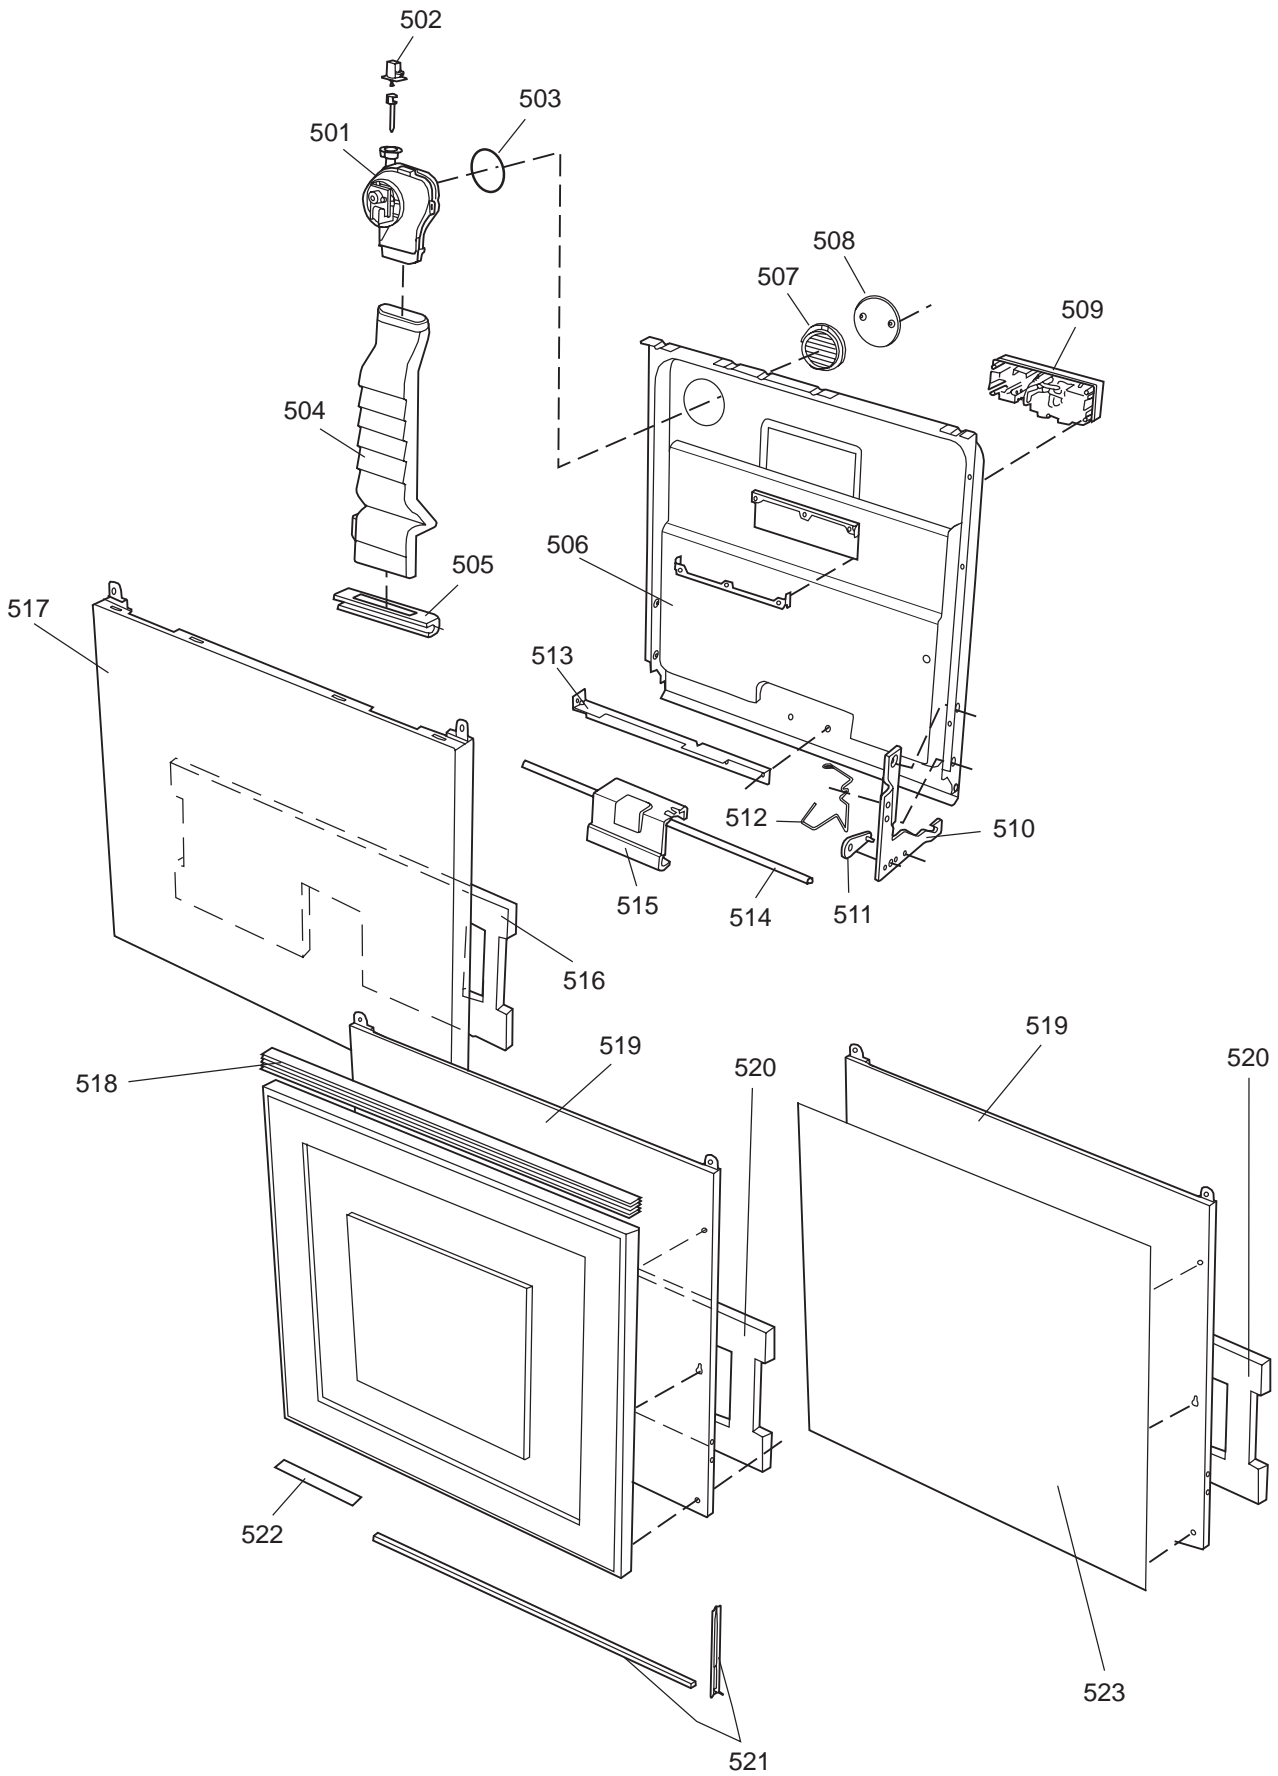

Datum
2003-03-24
Date

PANEL

CONTROL PANEL AND RELATED PARTS

Control panel and related parts

ASKO, 1885 US - Black Bi (DW955)

Pos	Spare part No.	Description	Qty	Comment
601	8057541-33	Door Handle, Black DW 05/06	1 Pcs	
602	8057545	Rotary catch, child safety '	1 Pcs	
603	8057546	SPRING, SafetyCatch 05/06 DW	1 Pcs	
604	8057544	Arm, SafetyCatch 05/06 DW	1 Pcs	
605	8057539	Bracket 4 Switch/Handle 05/0	1 Pcs	
605-a	8902085	Screw 20T for Plastic	2 Pcs	
606	8071098	Cover for Micro Switch	1 Pcs	
607	8055473	Door Switch - DW 05/06	1 Pcs	
608	8057542	Actuator, Doorswitch 05/06 D	1 Pcs	
609	8007078	Spring 02 Handle, DW	1 Pcs	
612	8070900-33	Decor Insert 1885 Black	1 Pcs	
614	8057538-69	Cover Main Switch Black 05'	1 Pcs	
614	8071680-69	Control Panel 05/06 DW	1 Pcs	
621	8060076	Cover, protective 05	1 Pcs	
622	8801201	Board, DW 05/06 (Not FI/Cust	1 Pcs	
622-a	8902053	Screw	2 Pcs	
623	8059767	Thermistor 05/06 DW	1 Pcs	
624	8059861	BASIC HARNESS DOOR DW95E	1 Pc's	
624	8059865	Basic Harness	1 Pcs	
624	8071472	Cable 1885	1 Pcs	
690	8073096	INSTR. GENERAL D/WASHER USA	1 Pc's	