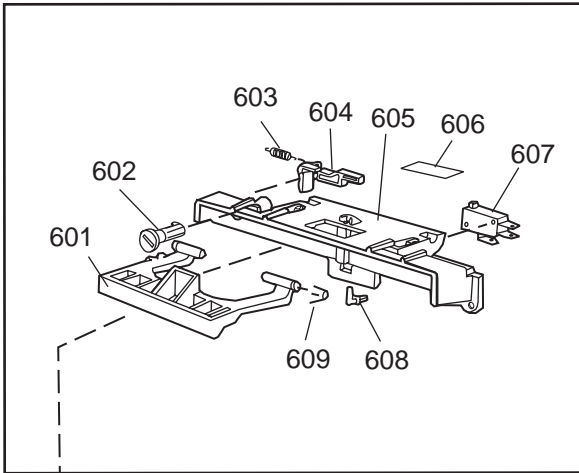

Casing and related parts

ASKO, 1885 US - Black Bi (DW955)

Pos	Spare part No.	Description	Qty	Comment
108	8059758-29	SUBS To 8059758-86 Kick Plat	1 Pcs	
108-a	8900944-29	Screw	2 Pcs	
109	8070743	Insulation, Toe-Kick 05/06 D	1 Pcs	
110	8057526	Guard Plate DW05 & 06	1 Pcs	
110-a	8902357	Screw	4 Pcs	
111	8060041	Sealing strip, protect plte	1 Pcs	
112	8058486	Drip Guard Overflow 05/06 DW	1 Pcs	
113	8058353	Sound Absorb Guard	1 Pcs	
114	8057550	Spring Adj. Bracket 05/06 DW	2 Pcs	
114-a	8902131	Screw, disc.jh 11-99	2 Pcs	
115	8057549	Bracket/Toe Kick 05/06 DW	2 Pcs	
124	8070615	Sealing Lower Panel DW 05/06	1 Pcs	
125	8057100-S-29	Lower Panel, 05/06 DW	1 Pcs	
125-a	8900352	Screw Access Panel 05/06	2 Pcs	
125-b	8009769-33	Black plugs for Door DW 05/0	4 Pcs	
126	8070612	Insul, lower panel 05 & 06 D	1 Pcs	

Datum
2003-03-24
Date

PANEL

CONTROL PANEL AND RELATED PARTS

Control panel and related parts

ASKO, 1885 US - Black Bi (DW955)

Pos	Spare part No.	Description	Qty	Comment
601	8057541-33	Door Handle, Black DW 05/06	1 Pcs	
602	8057545	Rotary catch, child safety '	1 Pcs	
603	8057546	SPRING, SafetyCatch 05/06 DW	1 Pcs	
604	8057544	Arm, SafetyCatch 05/06 DW	1 Pcs	
605	8057539	Bracket 4 Switch/Handle 05/0	1 Pcs	
605-a	8902085	Screw 20T for Plastic	2 Pcs	
606	8071098	Cover for Micro Switch	1 Pcs	
607	8055473	Door Switch - DW 05/06	1 Pcs	
608	8057542	Actuator, Doorswitch 05/06 D	1 Pcs	
609	8007078	Spring 02 Handle, DW	1 Pcs	
612	8070900-33	Decor Insert 1885 Black	1 Pcs	
614	8057538-69	Cover Main Switch Black 05'	1 Pcs	
614	8071680-69	Control Panel 05/06 DW	1 Pcs	
621	8060076	Cover, protective 05	1 Pcs	
622	8801201	Board, DW 05/06 (Not FI/Cust	1 Pcs	
622-a	8902053	Screw	2 Pcs	
623	8059767	Thermistor 05/06 DW	1 Pcs	
624	8059861	BASIC HARNESS DOOR DW95E	1 Pc's	
624	8059865	Basic Harness	1 Pcs	
624	8071472	Cable 1885	1 Pcs	
690	8073096	INSTR. GENERAL D/WASHER USA	1 Pc's	