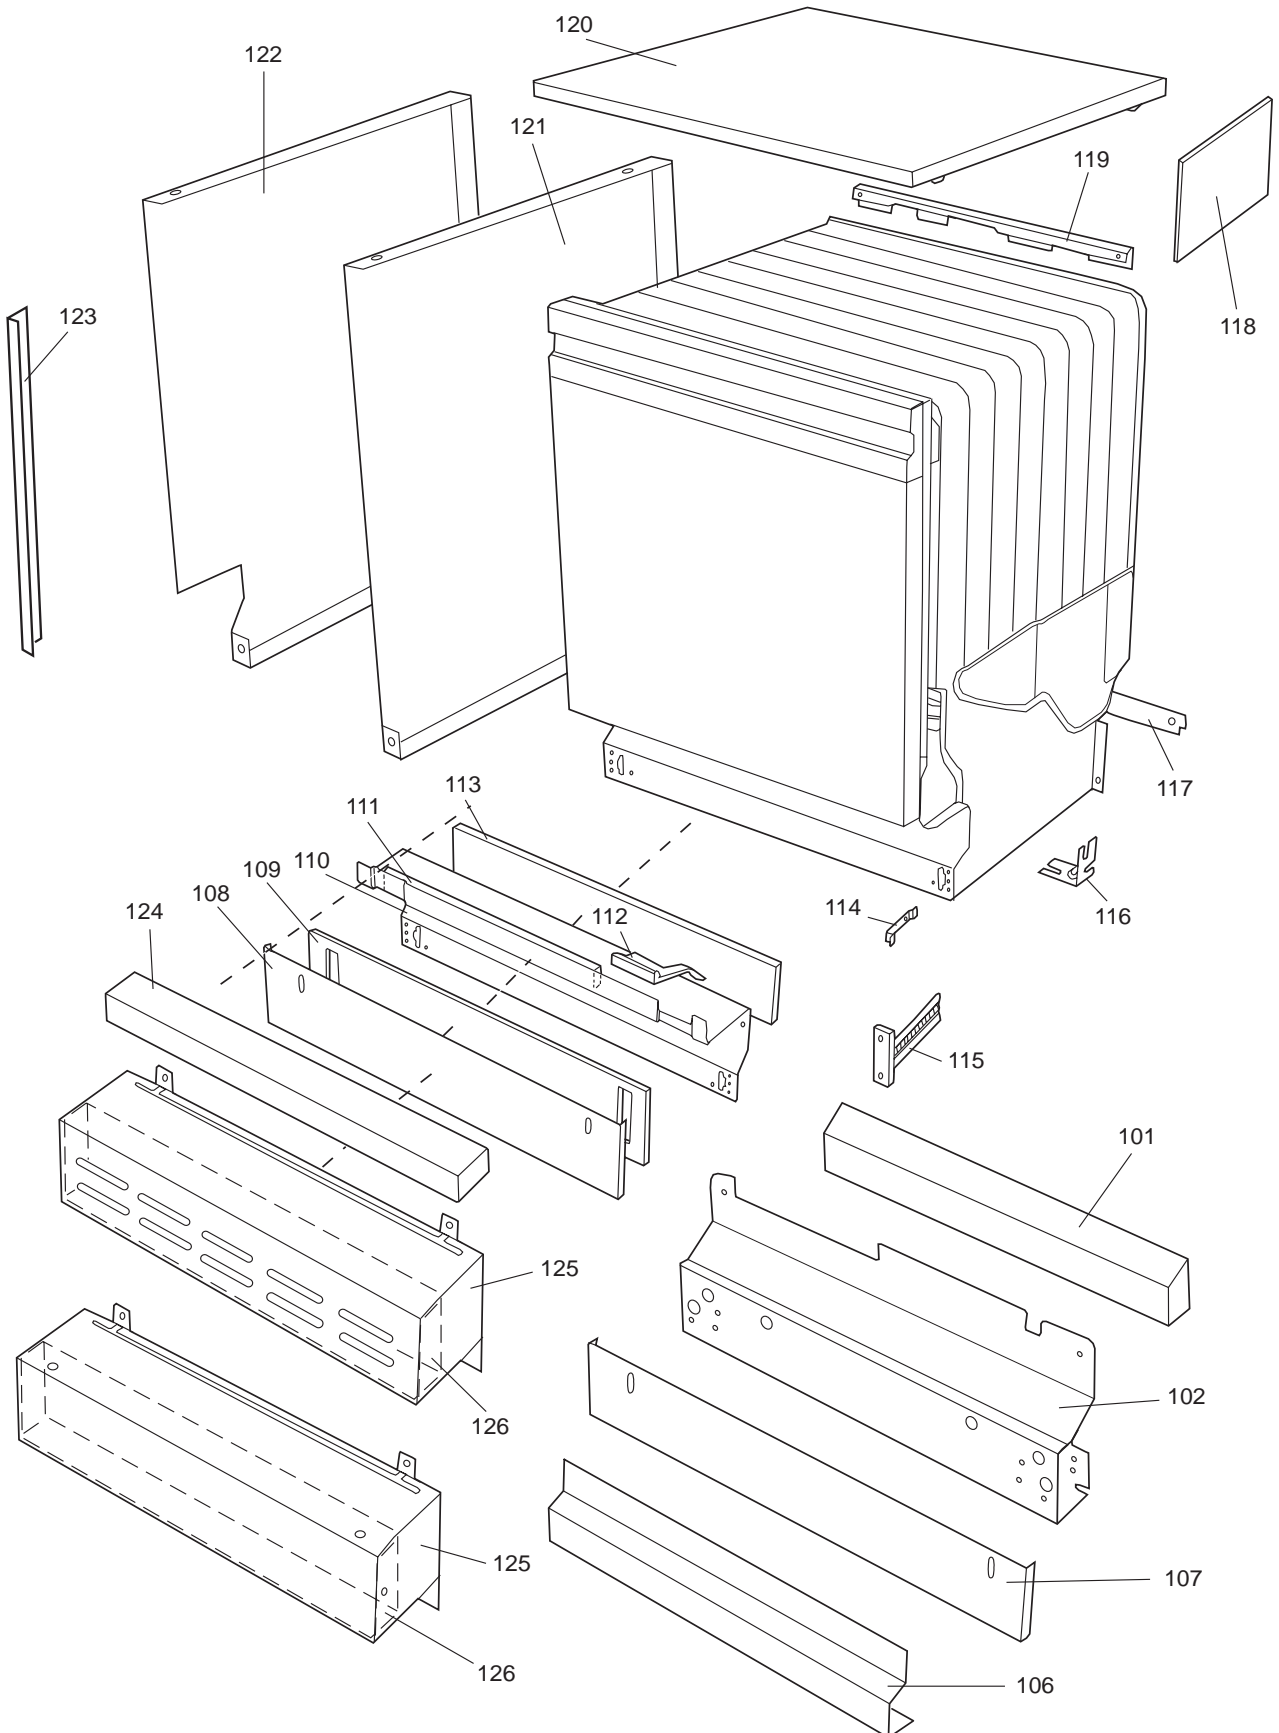

Casing and related parts

ASKO, 1885 US - Black Bi (DW955)

Pos	Spare part No.	Description	Qty	Comment
108	8059758-29	SUBS To 8059758-86 Kick Plat	1 Pcs	
108-a	8900944-29	Screw	2 Pcs	
109	8070743	Insulation, Toe-Kick 05/06 D	1 Pcs	
110	8057526	Guard Plate DW05 & 06	1 Pcs	
110-a	8902357	Screw	4 Pcs	
111	8060041	Sealing strip, protect plte	1 Pcs	
112	8058486	Drip Guard Overflow 05/06 DW	1 Pcs	
113	8058353	Sound Absorb Guard	1 Pcs	
114	8057550	Spring Adj. Bracket 05/06 DW	2 Pcs	
114-a	8902131	Screw, disc.jh 11-99	2 Pcs	
115	8057549	Bracket/Toe Kick 05/06 DW	2 Pcs	
124	8070615	Sealing Lower Panel DW 05/06	1 Pcs	
125	8057100-S-29	Lower Panel, 05/06 DW	1 Pcs	
125-a	8900352	Screw Access Panel 05/06	2 Pcs	
125-b	8009769-33	Black plugs for Door DW 05/0	4 Pcs	
126	8070612	Insul, lower panel 05 & 06 D	1 Pcs