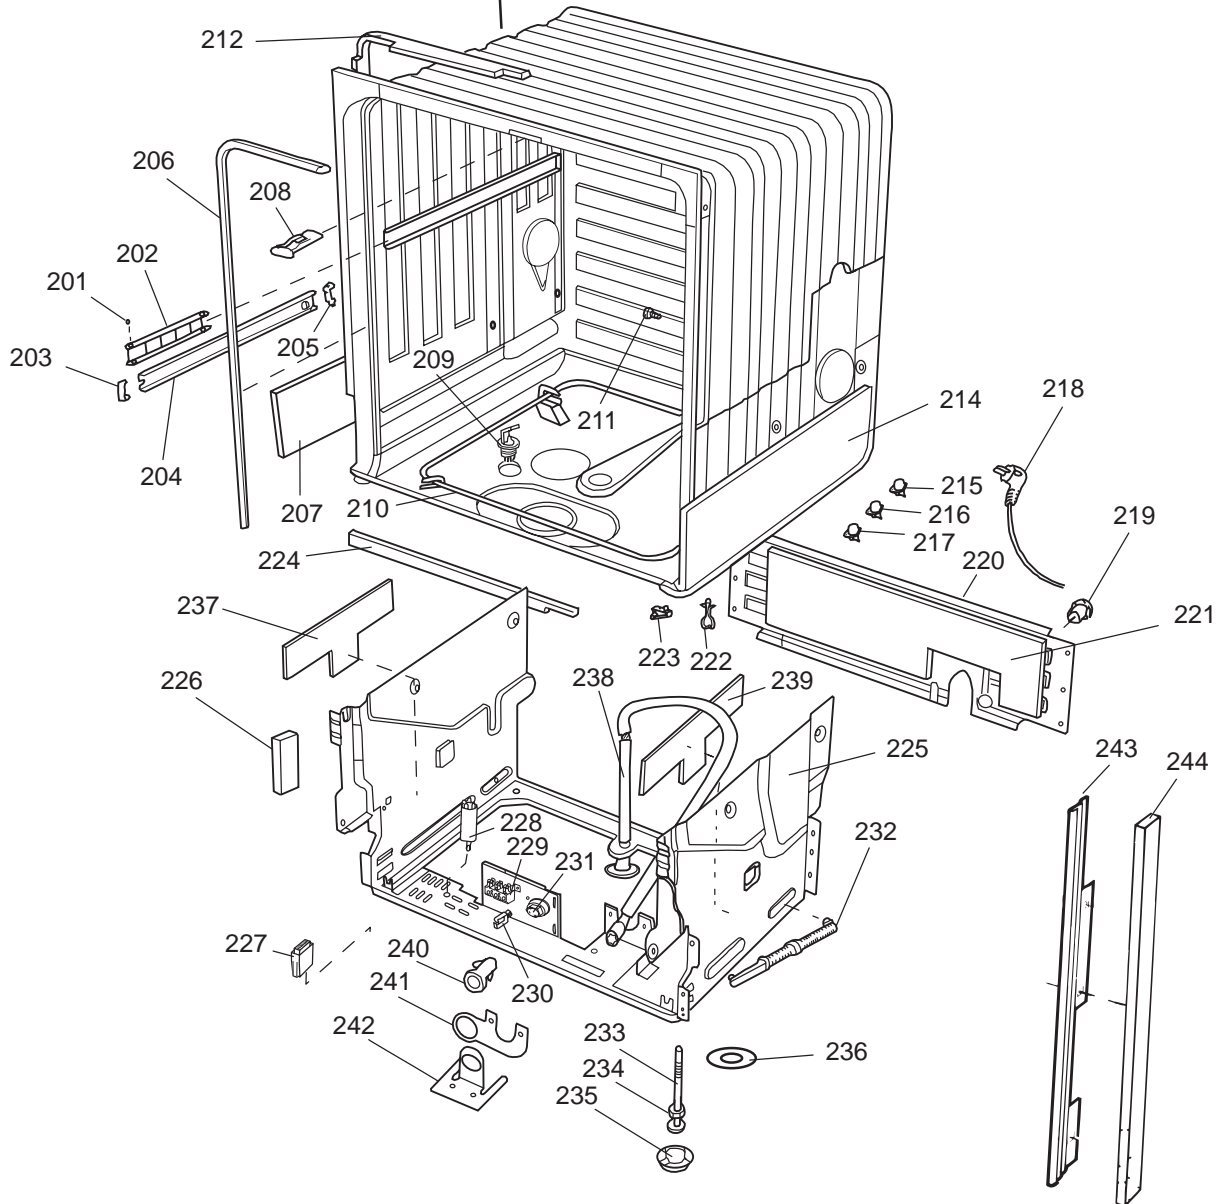

Container and related parts

ASKO, 1885 US - Black Bi (DW955)

Pos	Spare part No.	Description	Qty	Comment
201	8057977	Bearing Upper Rail 05/06 DW	8 Pcs	
202	8058638-77	Ball Holder, Upper Rail DW	2 Pcs	
203	8057979-77	Rack Stop Grey 05/06 DW	2 Pcs	
204	8057052	Guide Rail '05 '06 DW	2 Pcs	
205	8057978-77	Rail Stop - Back Grey 05/06	2 Pcs	
206	8057489	Tub Seal 05/06 DW	1 Pcs	
207	8060034	Sound absorbing slab,casing	1 Pcs	
208	8801098	Lock Catch Kit 05'06 D/W	1 Pcs	
210	8002370	Protective Collar	2 Pcs	
210	8057077	Heating Element DW 05/06 140	1 Pcs	
211	8901110	Screw w/O-Ring DW 05/06 25-T	4 Pcs	
212	8070613	Sealing Strip Casing	1 Pcs	
214	8060035	Sound absorbing slab,casing	1 Pcs	
216	8002579	T-Stat 05/06 DW Overheat	1 Pcs	
222	8070142	Cable holder, rear 05	1 Pcs	
223	8058495	Cable holder, door 05	1 Pcs	
224	8060033	Sound Absorb	1 Pcs	
225	8057523	Bottom and Side support '05	1 Pcs	
228	8058558	RFI 05/06 WM	1 Pcs	
229	8050251	Terminal Block DW All	1 Pcs	
229-a	8900357	Screw, terminal block	1 Pcs	
230	8059991	Cable holder, supply line 05	1 Pcs	
231	8006948	Grommet	1 Pcs	
232	8058491-77	Door Spring 05/06 for 0-7 lb	2 Pcs	
233	8057062	Subs to 8074877	4 Pcs	
234	8901156	Nut, Levelling Legs	4 Pcs	
235	8051957	Slide, foot 02 DW	2 Pcs	
236	8072119	Washer	4 Pcs	
239	8058352	Sound Absorb Outer	2 Pcs	
241	8060255	No longer Avail. po# 8008- H	1 Pcs	
242	8070495	Inlet Valve Mount	1 Pcs	
242-a	8900327	Screw 20 Torx, Self Tapping	2 Pcs	
243	8059761-29	Filler Strip - Left DW - Bla	1 Pcs	
243	8059762-29	Filler Strip, Right 05/06 DW	1 Pcs	
243-a	8900646	Screw 20 Torx SS	4 Pcs	
244	8070614	Insulation,fill strip 05&06	2 Pcs	
245	8054916	Reflector, light DW	1 Pcs	
246	8054915	Protection Lamp	1 Pcs	
247	8053087	Interior Light, Housing All	1 Pcs	
247-a	8901097	Screw, Terminal	1 Pcs	
247-b	8901242	Nut	1 Pcs	
247-c	8901413	Lock Washer, laundry tops	1 Pcs	
248	8901763	O-Ring, Interior Light All D	1 Pcs	
249	8053086	Lock Ring Light 05/06 DW	1 Pcs	
250	8901592	Filter Dryer Clip	2 Pcs	
251	8055148	Interior Light Bulb DW	1 Pcs	
252	8059968	Cable channel, light 05	1 Pcs	
253	8058469	Micro switch, light 05	1 Pcs	
254	8054907	BRACKET, LAMP SWITCH	1 Pcs	
254-a	8902087	Screw, Plastic Housing 20 To	1 Pcs	