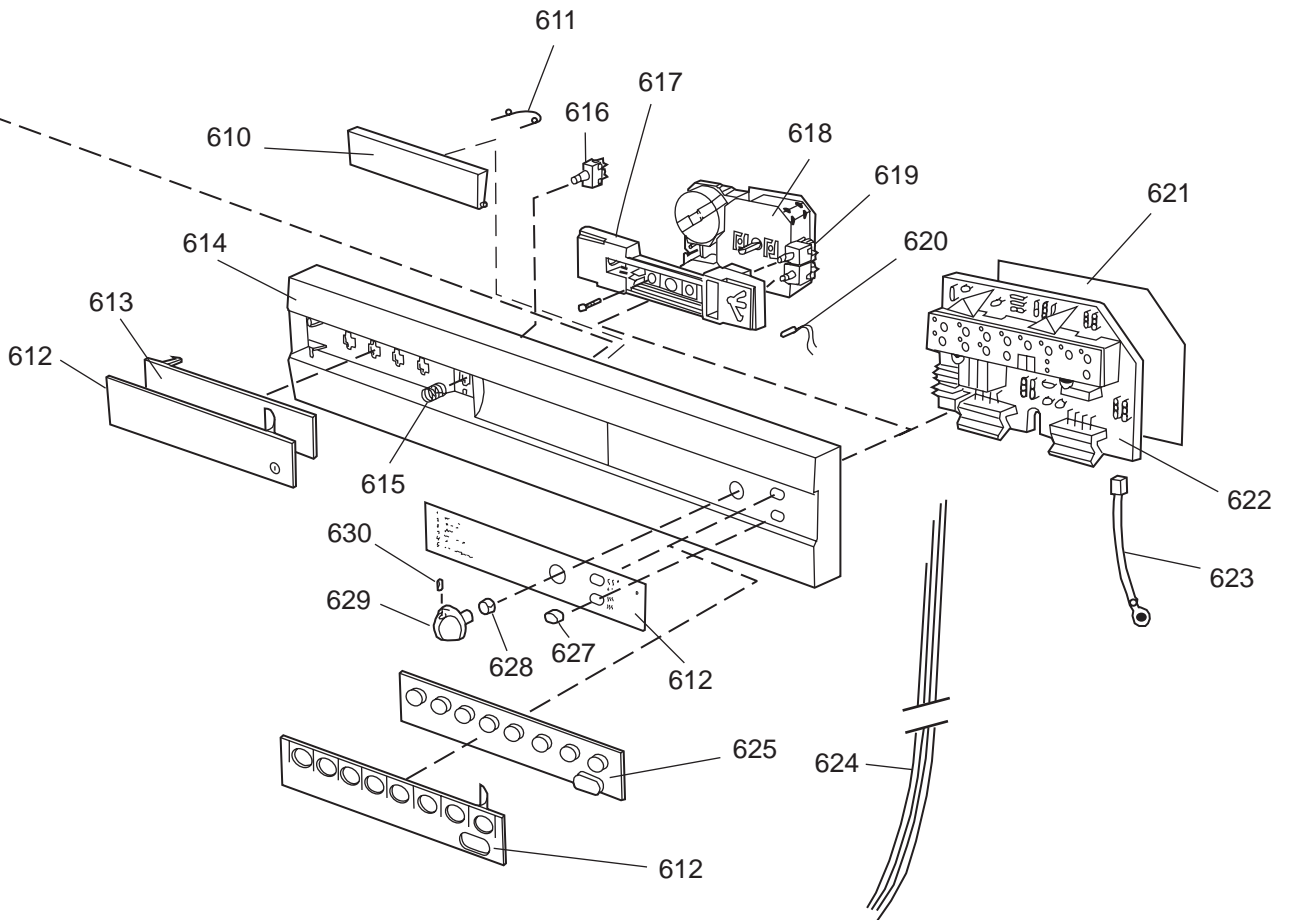

Casing and related parts

ASKO, 1885 US - Black Bi (DW955)

Pos	Spare part No.	Description	Qty	Comment
108	8059758-29	SUBS To 8059758-86 Kick Plat	1 Pcs	
108-a	8900944-29	Screw	2 Pcs	
109	8070743	Insulation, Toe-Kick 05/06 D	1 Pcs	
110	8057526	Guard Plate DW05 & 06	1 Pcs	
110-a	8902357	Screw	4 Pcs	
111	8060041	Sealing strip, protect plte	1 Pcs	
112	8058486	Drip Guard Overflow 05/06 DW	1 Pcs	
113	8058353	Sound Absorb Guard	1 Pcs	
114	8057550	Spring Adj. Bracket 05/06 DW	2 Pcs	
114-a	8902131	Screw, disc.jh 11-99	2 Pcs	
115	8057549	Bracket/Toe Kick 05/06 DW	2 Pcs	
124	8070615	Sealing Lower Panel DW 05/06	1 Pcs	
125	8057100-S-29	Lower Panel, 05/06 DW	1 Pcs	
125-a	8900352	Screw Access Panel 05/06	2 Pcs	
125-b	8009769-33	Black plugs for Door DW 05/0	4 Pcs	
126	8070612	Insul, lower panel 05 & 06 D	1 Pcs	

Datum
2003-03-24
Date

PANEL

CONTROL PANEL AND RELATED PARTS

Control panel and related parts

ASKO, 1885 US - Black Bi (DW955)

Pos	Spare part No.	Description	Qty	Comment
601	8057541-33	Door Handle, Black DW 05/06	1 Pcs	
602	8057545	Rotary catch, child safety '	1 Pcs	
603	8057546	SPRING, SafetyCatch 05/06 DW	1 Pcs	
604	8057544	Arm, SafetyCatch 05/06 DW	1 Pcs	
605	8057539	Bracket 4 Switch/Handle 05/0	1 Pcs	
605-a	8902085	Screw 20T for Plastic	2 Pcs	
606	8071098	Cover for Micro Switch	1 Pcs	
607	8055473	Door Switch - DW 05/06	1 Pcs	
608	8057542	Actuator, Doorswitch 05/06 D	1 Pcs	
609	8007078	Spring 02 Handle, DW	1 Pcs	
612	8070900-33	Decor Insert 1885 Black	1 Pcs	
614	8057538-69	Cover Main Switch Black 05'	1 Pcs	
614	8071680-69	Control Panel 05/06 DW	1 Pcs	
621	8060076	Cover, protective 05	1 Pcs	
622	8801201	Board, DW 05/06 (Not FI/Cust	1 Pcs	
622-a	8902053	Screw	2 Pcs	
623	8059767	Thermistor 05/06 DW	1 Pcs	
624	8059861	BASIC HARNESS DOOR DW95E	1 Pc's	
624	8059865	Basic Harness	1 Pcs	
624	8071472	Cable 1885	1 Pcs	
690	8073096	INSTR. GENERAL D/WASHER USA	1 Pc's	