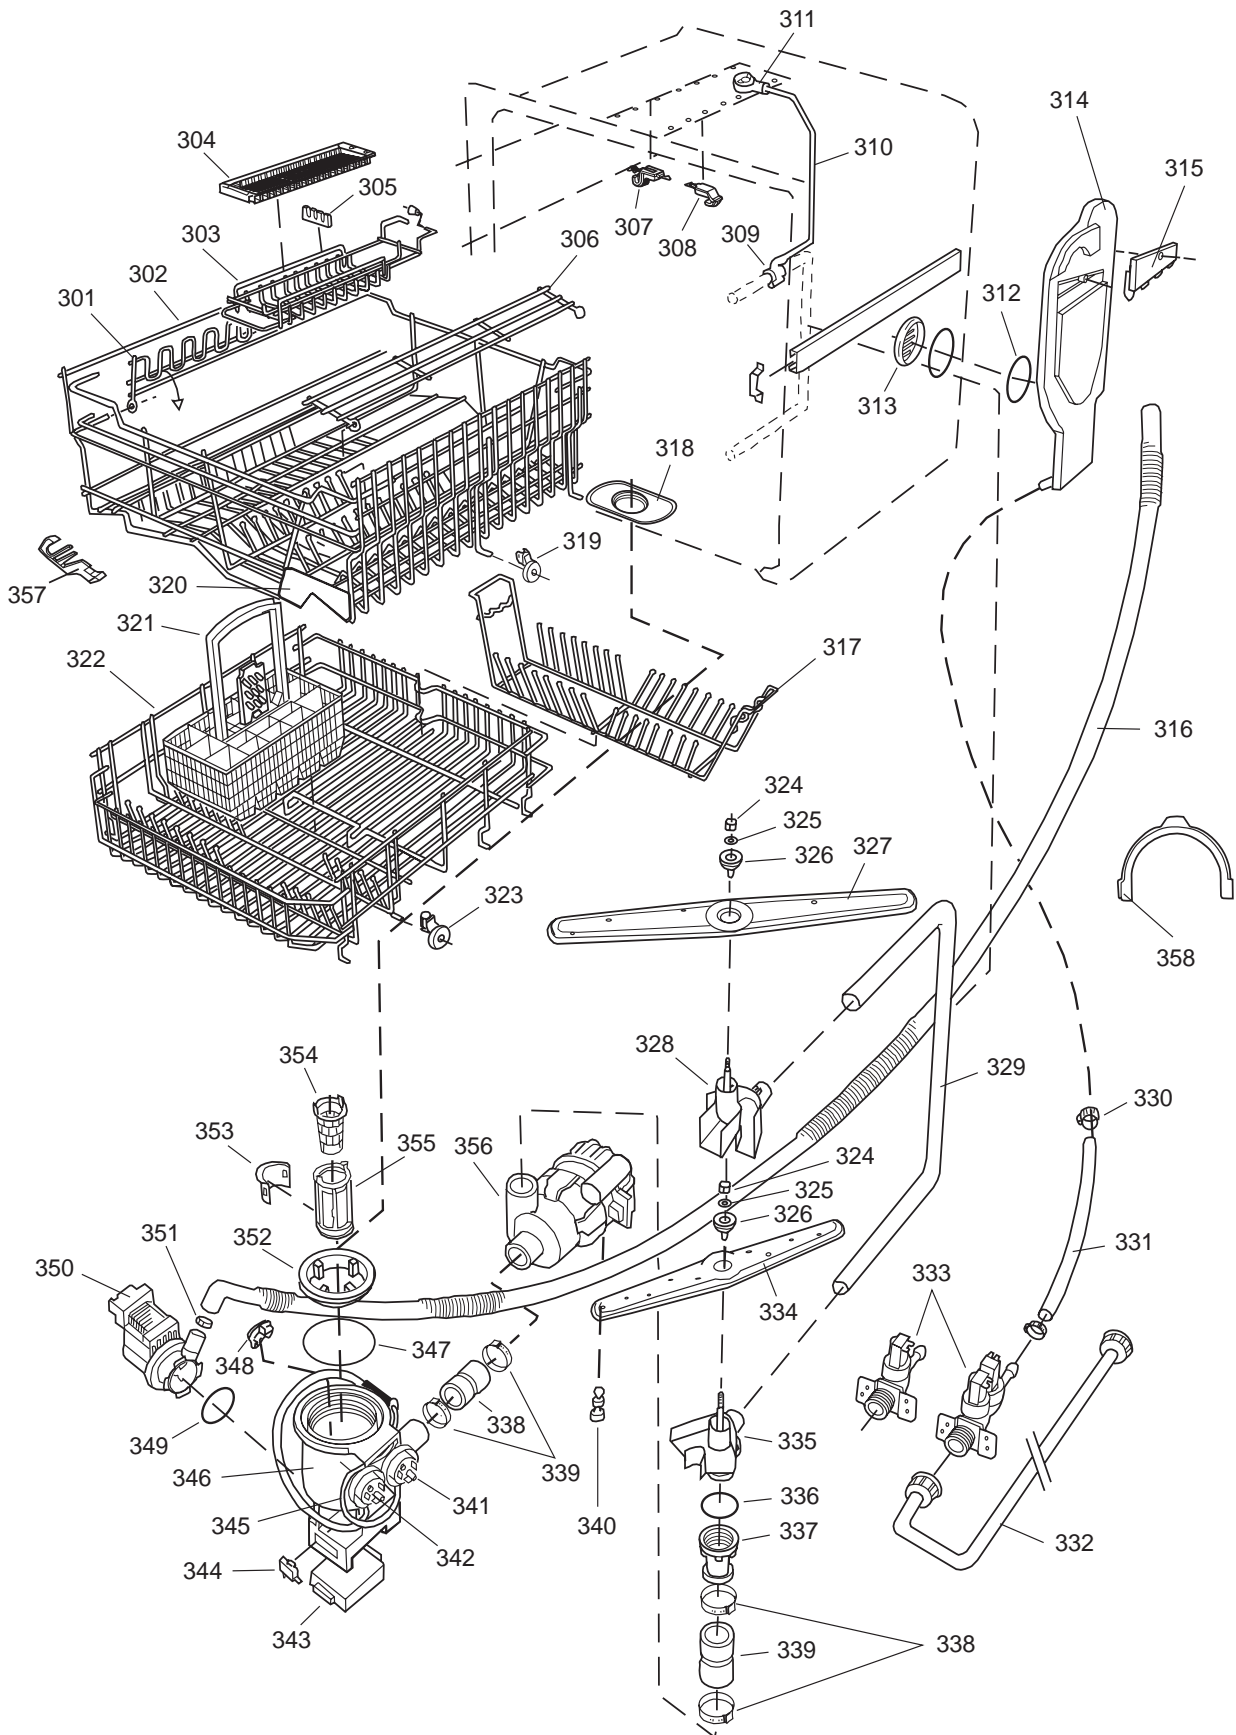

DISKSYSTEM

DISHWASHING SYSTEM

Dishwashing system

ASKO, 1885 US - Black Bi (DW955)

Pos	Spare part No.	Description	Qty	Comment
301	8071337-36	Cup Shelf Wine Glass 05/06 D	1 Pcs	
302	8801199-36	Rack, Upper 05 & 06 DW	1 Pcs	with cup shelf
303	8057058-36	Basket knife box 05	1 Pcs	
304	8053376-77	Long Rack - Silverware Upper	1 Pcs	
305	8057505-77	Knife Holder DW 05/06	1 Pcs	
306	8071336-36	Cup Shelf 05/06 DW	1 Pcs	
307	8057502	Clip, Upper Knife Rack DW	1 Pcs	
308	8058453	Clip, Knife Basket 1800's DW	1 Pcs	
309	8057504-77	Spray Pipe Grommet Lower Gre	1 Pcs	
310	8057500	Spray pipe 05	1 Pcs	
311	8057503-77	Spray Pipe Grommet Upper Gra	1 Pcs	
313	8057536-77	Lockring Airbreak Gray	1 Pcs	
314	8057514	Sub To 8801234	1 Pcs	
316	8070304	Drain Hose 05/06 DW	1 Pcs	
316-a	8052239	Hose Clamp, Squeeze	1 Pcs	
316-b	8053642	Hose Clip	1 Pcs	
318	8059740	Strainer Upper 05/06 DW	1 Pcs	
319	8058498-77	Wheel, Upper Basket 05/06 DW	4 Pcs	
321	8801089-77	Cutlery Basket 05/06 DW	1 Pcs	
322	8801200-36	Lower Basket 05/06 DW	1 Pcs	
323	8009516-77	Rack Wheels Lower 05/06 DW	8 Pcs	
324	8901262	Nut for Spray Arm 05	2 Pcs	
325	8052095	Ceramic Washer, Spray Arm 05	2 Pcs	
326	8057070-77	Spray Arm Insert 05/06 DW	2 Pcs	
327	8072695	Spray Arm - Upper 05/06 DW	1 Pcs	
328	8057068-77	Spray Pipe Bearing Upper	1 Pcs	
329	8057063-D	Spray pipe w/upper cutlery	1 Pcs	
329	8057063	Spray pipe, inner 05	1 Pcs	
330	8052189	Hose Clamp, Squeeze	2 Pcs	
331	8070622	Ruber Hose	1 Pcs	
333	8072123	Fill Valve, Double 05/06 DW.	1 Pcs	
333-a	8902087	Screw, Plastic Housing 20 To	2 Pcs	
334	8072692	Spray Arm - Lower 05/06 DW	1 Pcs	
335	8057067-77	Lower Washarm Support 05/06	1 Pcs	
336	8901755	O-Ring Seal	1 Pcs	
337	8057069	Retainer Nut SprayArm 05/06	1 Pcs	
338	8052097	Hose Clamp, Circ. Pump 05/06	4 Pcs	
339	8057484	Hose, Circ. Pump 05/06 DW	2 Pcs	
340	8055095	BUFFER, Circumpump 03/04 DW	1 Pcs	
341	8071024	Level Switch 05/06 DW	1 Pcs	
343	8057053	Subs to 8075110	1 Pcs	
344	8060068	Micro Switch,Overfill 05/06	1 Pcs	
345	8058500	Hose Pressure Sw. 05/06 DW	1 Pcs	
346	8801123	Replaces 8075197-77. Sump 05	1 Pcs	
347	8058503	O-Ring, Sump 05/06 DW	1 Pcs	
348	8057487-79	Sump Plug DW 05/06 Cleanout	1 Pcs	
349	8002584	O-Ring, Drain Pump 05/06 DW	1 Pcs	
350	8072032	Drain Pump 05/06 DW	1 Pcs	
351	8052239	Hose Clamp, Squeeze	1 Pcs	
352	8057488	Locking ring, bottom well 05	1 Pcs	
353	8058454	Cover Str. Basket 05/06 DW	1 Pcs	
354	8057972-77	Strainer Basket Grey 05/06 D	1 Pcs	
355	8057486-77	Filter, fine 05 & 06 DW	1 Pcs	
356	8071250	Circ. Pump 05/06 DW	1 Pcs	
356-a	8075380	capacitor D3000	1 Pcs	
358	8072528-77	Holder Outlet Hose	1 Pcs	
358	8050805	GOOSE NECK for DRAIN HOSE	1 Pcs