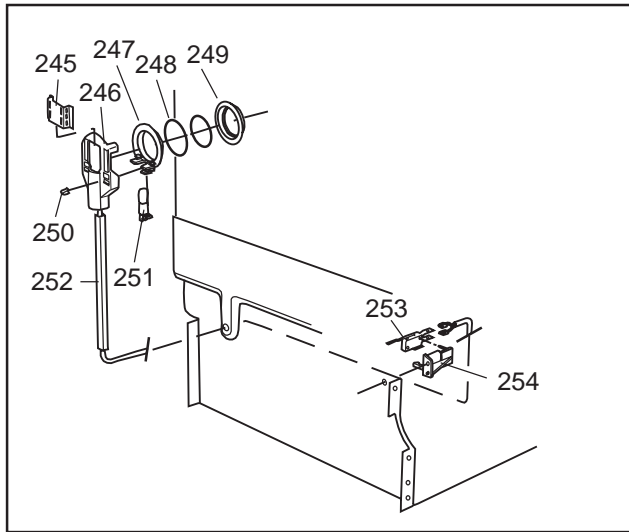

Container and related parts

ASKO, 1885 US - Black Bi (DW955)

Pos	Spare part No.	Description	Qty	Comment
201	8057977	Bearing Upper Rail 05/06 DW	8 Pcs	
202	8058638-77	Ball Holder, Upper Rail DW	2 Pcs	
203	8057979-77	Rack Stop Grey 05/06 DW	2 Pcs	
204	8057052	Guide Rail '05 '06 DW	2 Pcs	
205	8057978-77	Rail Stop - Back Grey 05/06	2 Pcs	
206	8057489	Tub Seal 05/06 DW	1 Pcs	
207	8060034	Sound absorbing slab,casing	1 Pcs	
208	8801098	Lock Catch Kit 05'06 D/W	1 Pcs	
210	8002370	Protective Collar	2 Pcs	
210	8057077	Heating Element DW 05/06 140	1 Pcs	
211	8901110	Screw w/O-Ring DW 05/06 25-T	4 Pcs	
212	8070613	Sealing Strip Casing	1 Pcs	
214	8060035	Sound absorbing slab,casing	1 Pcs	
216	8002579	T-Stat 05/06 DW Overheat	1 Pcs	
222	8070142	Cable holder, rear 05	1 Pcs	
223	8058495	Cable holder, door 05	1 Pcs	
224	8060033	Sound Absorb	1 Pcs	
225	8057523	Bottom and Side support '05	1 Pcs	
228	8058558	RFI 05/06 WM	1 Pcs	
229	8050251	Terminal Block DW All	1 Pcs	
229-a	8900357	Screw, terminal block	1 Pcs	
230	8059991	Cable holder, supply line 05	1 Pcs	
231	8006948	Grommet	1 Pcs	
232	8058491-77	Door Spring 05/06 for 0-7 lb	2 Pcs	
233	8057062	Subs to 8074877	4 Pcs	
234	8901156	Nut, Levelling Legs	4 Pcs	
235	8051957	Slide, foot 02 DW	2 Pcs	
236	8072119	Washer	4 Pcs	
239	8058352	Sound Absorb Outer	2 Pcs	
241	8060255	No longer Avail. po# 8008- H	1 Pcs	
242	8070495	Inlet Valve Mount	1 Pcs	
242-a	8900327	Screw 20 Torx, Self Tapping	2 Pcs	
243	8059761-29	Filler Strip - Left DW - Bla	1 Pcs	
243	8059762-29	Filler Strip, Right 05/06 DW	1 Pcs	
243-a	8900646	Screw 20 Torx SS	4 Pcs	
244	8070614	Insulation,fill strip 05&06	2 Pcs	
245	8054916	Reflector, light DW	1 Pcs	
246	8054915	Protection Lamp	1 Pcs	
247	8053087	Interior Light, Housing All	1 Pcs	
247-a	8901097	Screw, Terminal	1 Pcs	
247-b	8901242	Nut	1 Pcs	
247-c	8901413	Lock Washer, laundry tops	1 Pcs	
248	8901763	O-Ring, Interior Light All D	1 Pcs	
249	8053086	Lock Ring Light 05/06 DW	1 Pcs	
250	8901592	Filter Dryer Clip	2 Pcs	
251	8055148	Interior Light Bulb DW	1 Pcs	
252	8059968	Cable channel, light 05	1 Pcs	
253	8058469	Micro switch, light 05	1 Pcs	
254	8054907	BRACKET, LAMP SWITCH	1 Pcs	
254-a	8902087	Screw, Plastic Housing 20 To	1 Pcs	