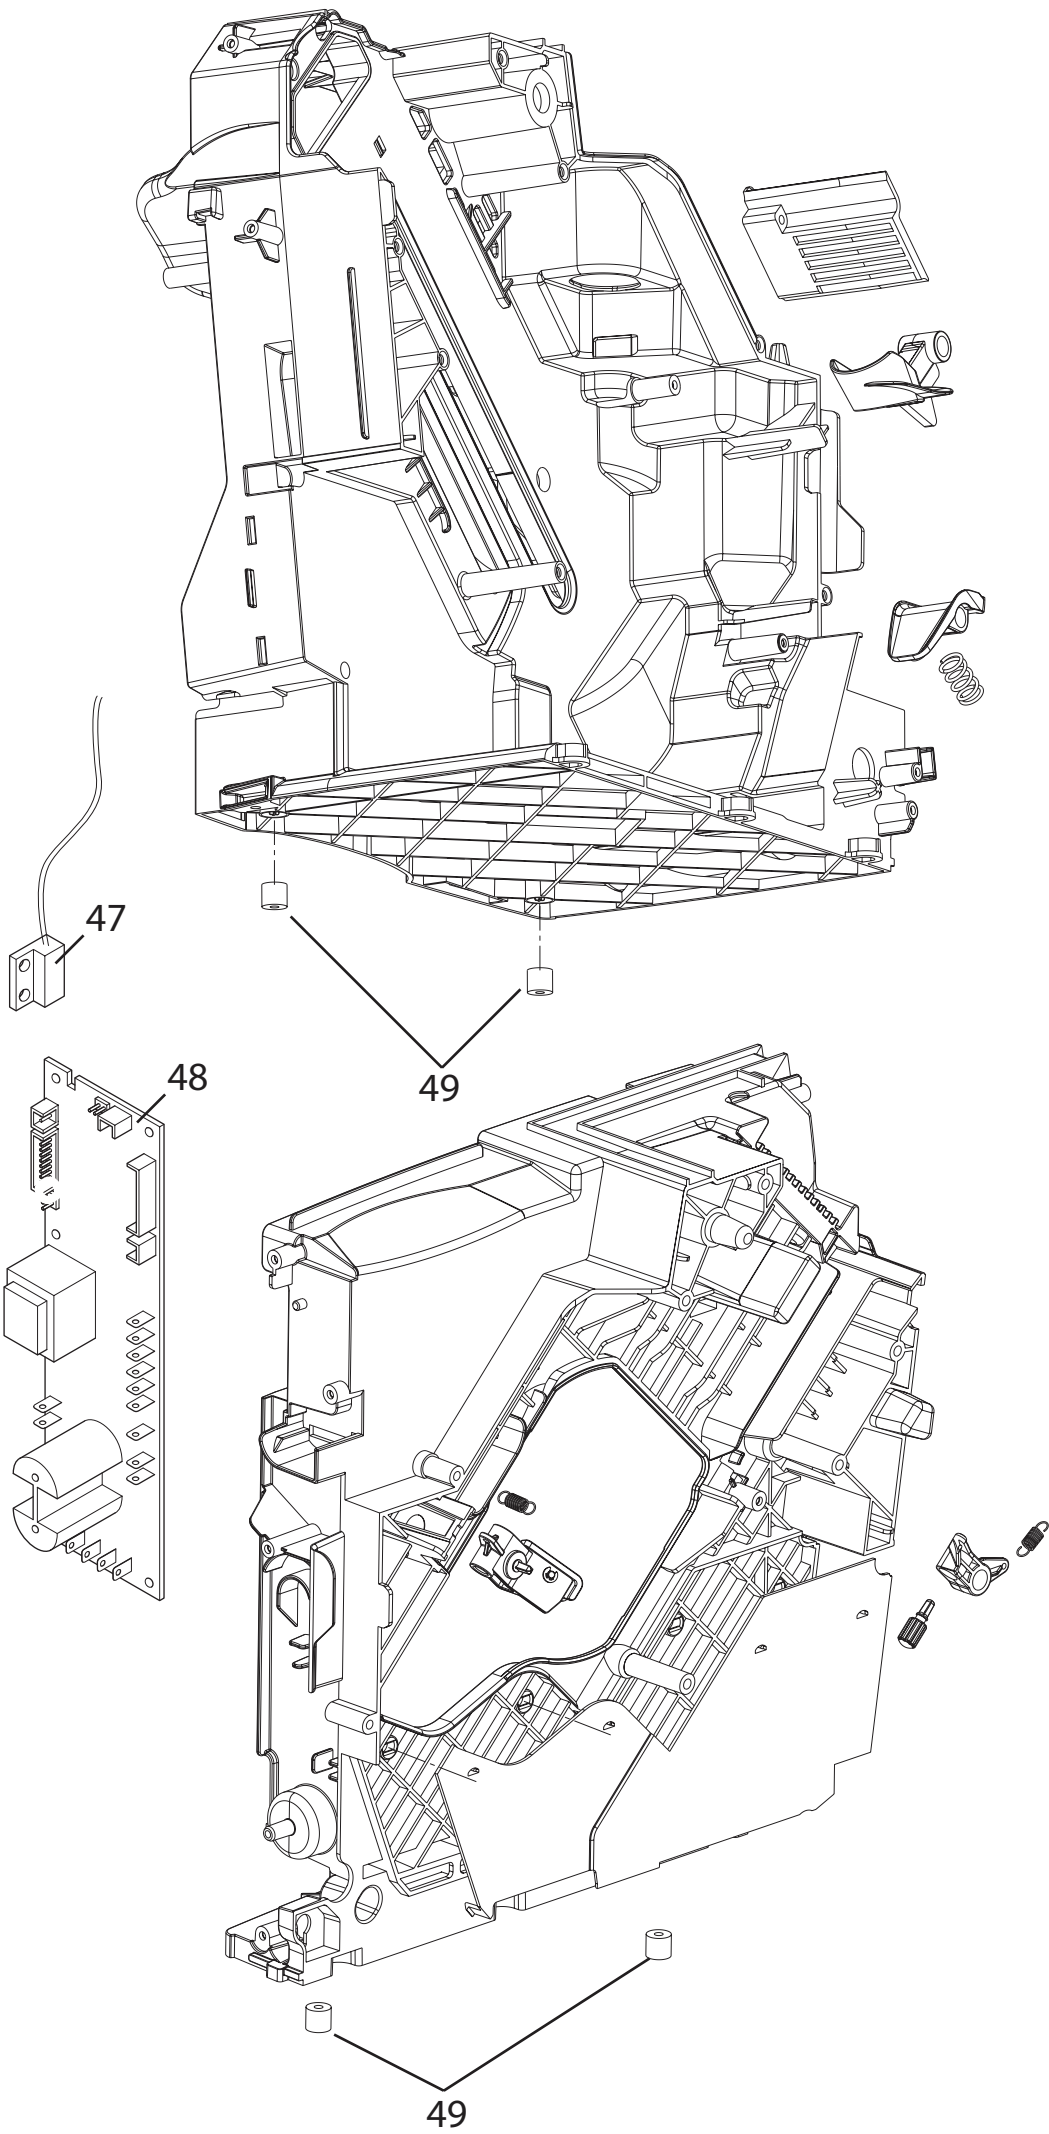

----- Manual continues below -----

SERIE TUBI
TUBE SERIES

SERIE TUBI CON BOCCOLE
TUBE SERIES CON BOCCOLE

Position	Code	description
	5313256701	GENERATOR COVER
	5332224100	MOTOR BELT
	5513211891	SCRAPER BRUSH WITH BRISTLES
	6113210111	FIXING BRACKET (TCO)
	6113210121	SENSOR BRACKET
	IT0198 SEE TECNICAL INFORMATION IT0198	ADDITIONAL PARTS FOR CHASSIS . SEE TECNICAL INFORMATION IT0198
	IT0198_ SEE TECNICAL INFORMATION IT0198	ADDITIONAL PARTS FOR CHASSIS . SEE TECNICAL INFORMATION IT0198
	5313213451	COFFEE HOSE CLAMP
	5313219181	GRINDER BELLOW GASKET
	5313213911	COFFEE OUTLET TANK COVER
	IT1000	PORTABLE DIGITAL THERMOMETER (-50°C +150°C)
	SER0354	GREASE TUBE (5GR VERKOFOOD)
	5513297821	Milk Jug DLSC015
001	5313221031	GROUND COFFEE TANK COVER
002	5513214851	COFFEE BEANS COVER
003	7313240291	UPPER COVER
004	5913212611	GRIND REGULATION KNOB
005	5513222611	REAR PANEL
006	5513223931	RIGHT SIDE
007	5513229521	COFFEE BEANS TANK
008	5313223081	CUP HOLDER INSULATION
009	5313230851	KEY SUPPORT
010	5513219391	RIGHT SIDE
011	5313251441	COVER
012	7313254571	TANK
013	5313268241	FRONT PIECE
014	5313265361	COFFEE GROUNDS CONTAINER
015	5313215181	COFFEE GROUNDS CONTAINER FRONT
016	6013210511	CUP HOLDER
017	5313224831	CUP HOLDER TRAY
018	5313222641	FLOAT