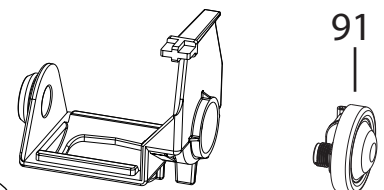

----- Manual continues below -----

SERIE TUBI
TUBE SERIES

SERIE TUBI CON BOCCOLE
TUBE SERIES CON BOCCOLE

Position	Code	description
	5313256701	GENERATOR COVER
	5332224100	MOTOR BELT
	5513211891	SCRAPER BRUSH WITH BRISTLES
	6113210111	FIXING BRACKET (TCO)
	6113210121	SENSOR BRACKET
	IT0198 SEE TECNICAL INFORMATION IT0198	ADDITIONAL PARTS FOR CHASSIS . SEE TECNICAL INFORMATION IT0198
	IT0198_ SEE TECNICAL INFORMATION IT0198	ADDITIONAL PARTS FOR CHASSIS . SEE TECNICAL INFORMATION IT0198
	5313213451	COFFEE HOSE CLAMP
	5313219181	GRINDER BELLOW GASKET
	5313213911	COFFEE OUTLET TANK COVER
	IT1000	PORTABLE DIGITAL THERMOMETER (-50°C +150°C)
	SER0354	GREASE TUBE (5GR VERKOFOOD)
	5513297821	Milk Jug DLSC015
001	5313221031	GROUND COFFEE TANK COVER
002	5513214851	COFFEE BEANS COVER
003	7313240291	UPPER COVER
004	5913212611	GRIND REGULATION KNOB
005	5513222611	REAR PANEL
006	5513223931	RIGHT SIDE
007	5513229521	COFFEE BEANS TANK
008	5313223081	CUP HOLDER INSULATION
009	5313230851	KEY SUPPORT
010	5513219391	RIGHT SIDE
011	5313251441	COVER
012	7313254571	TANK
013	5313268241	FRONT PIECE
014	5313265361	COFFEE GROUNDS CONTAINER
015	5313215181	COFFEE GROUNDS CONTAINER FRONT
016	6013210511	CUP HOLDER
017	5313224831	CUP HOLDER TRAY
018	5313222641	FLOAT