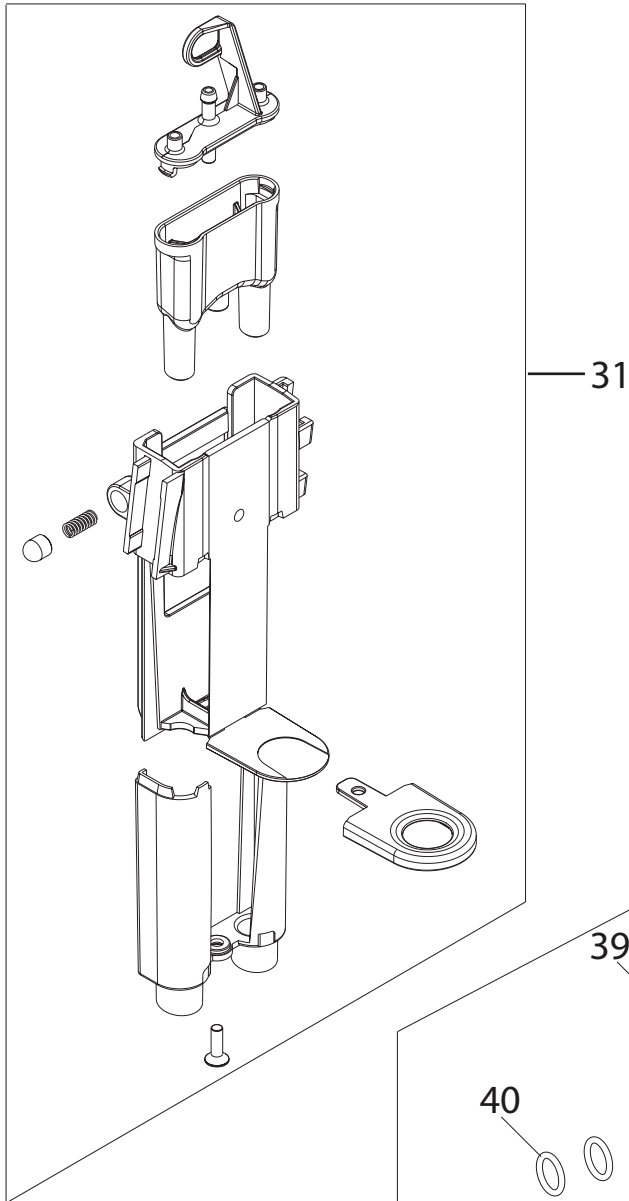

----- Manual continues below -----

SERIE TUBI
TUBE SERIES

SERIE TUBI CON BOCCOLE
TUBE SERIES CON BOCCOLE

Position	Code	description
	5313256701	GENERATOR COVER
	5332224100	MOTOR BELT
	5513211891	SCRAPER BRUSH WITH BRISTLES
	6113210111	FIXING BRACKET (TCO)
	6113210121	SENSOR BRACKET
	IT0198 SEE TECNICAL INFORMATION IT0198	ADDITIONAL PARTS FOR CHASSIS . SEE TECNICAL INFORMATION IT0198
	IT0198_ SEE TECNICAL INFORMATION IT0198	ADDITIONAL PARTS FOR CHASSIS . SEE TECNICAL INFORMATION IT0198
	5313213451	COFFEE HOSE CLAMP
	5313219181	GRINDER BELLOW GASKET
	5313213911	COFFEE OUTLET TANK COVER
	IT1000	PORTABLE DIGITAL THERMOMETER (-50°C +150°C)
	SER0354	GREASE TUBE (5GR VERKOFOOD)
	5513297821	Milk Jug DLSC015
001	5313221031	GROUND COFFEE TANK COVER
002	5513214851	COFFEE BEANS COVER
003	7313240291	UPPER COVER
004	5913212611	GRIND REGULATION KNOB
005	5513222611	REAR PANEL
006	5513223931	RIGHT SIDE
007	5513229521	COFFEE BEANS TANK
008	5313223081	CUP HOLDER INSULATION
009	5313230851	KEY SUPPORT
010	5513219391	RIGHT SIDE
011	5313251441	COVER
012	7313254571	TANK
013	5313268241	FRONT PIECE
014	5313265361	COFFEE GROUNDS CONTAINER
015	5313215181	COFFEE GROUNDS CONTAINER FRONT
016	6013210511	CUP HOLDER
017	5313224831	CUP HOLDER TRAY
018	5313222641	FLOAT