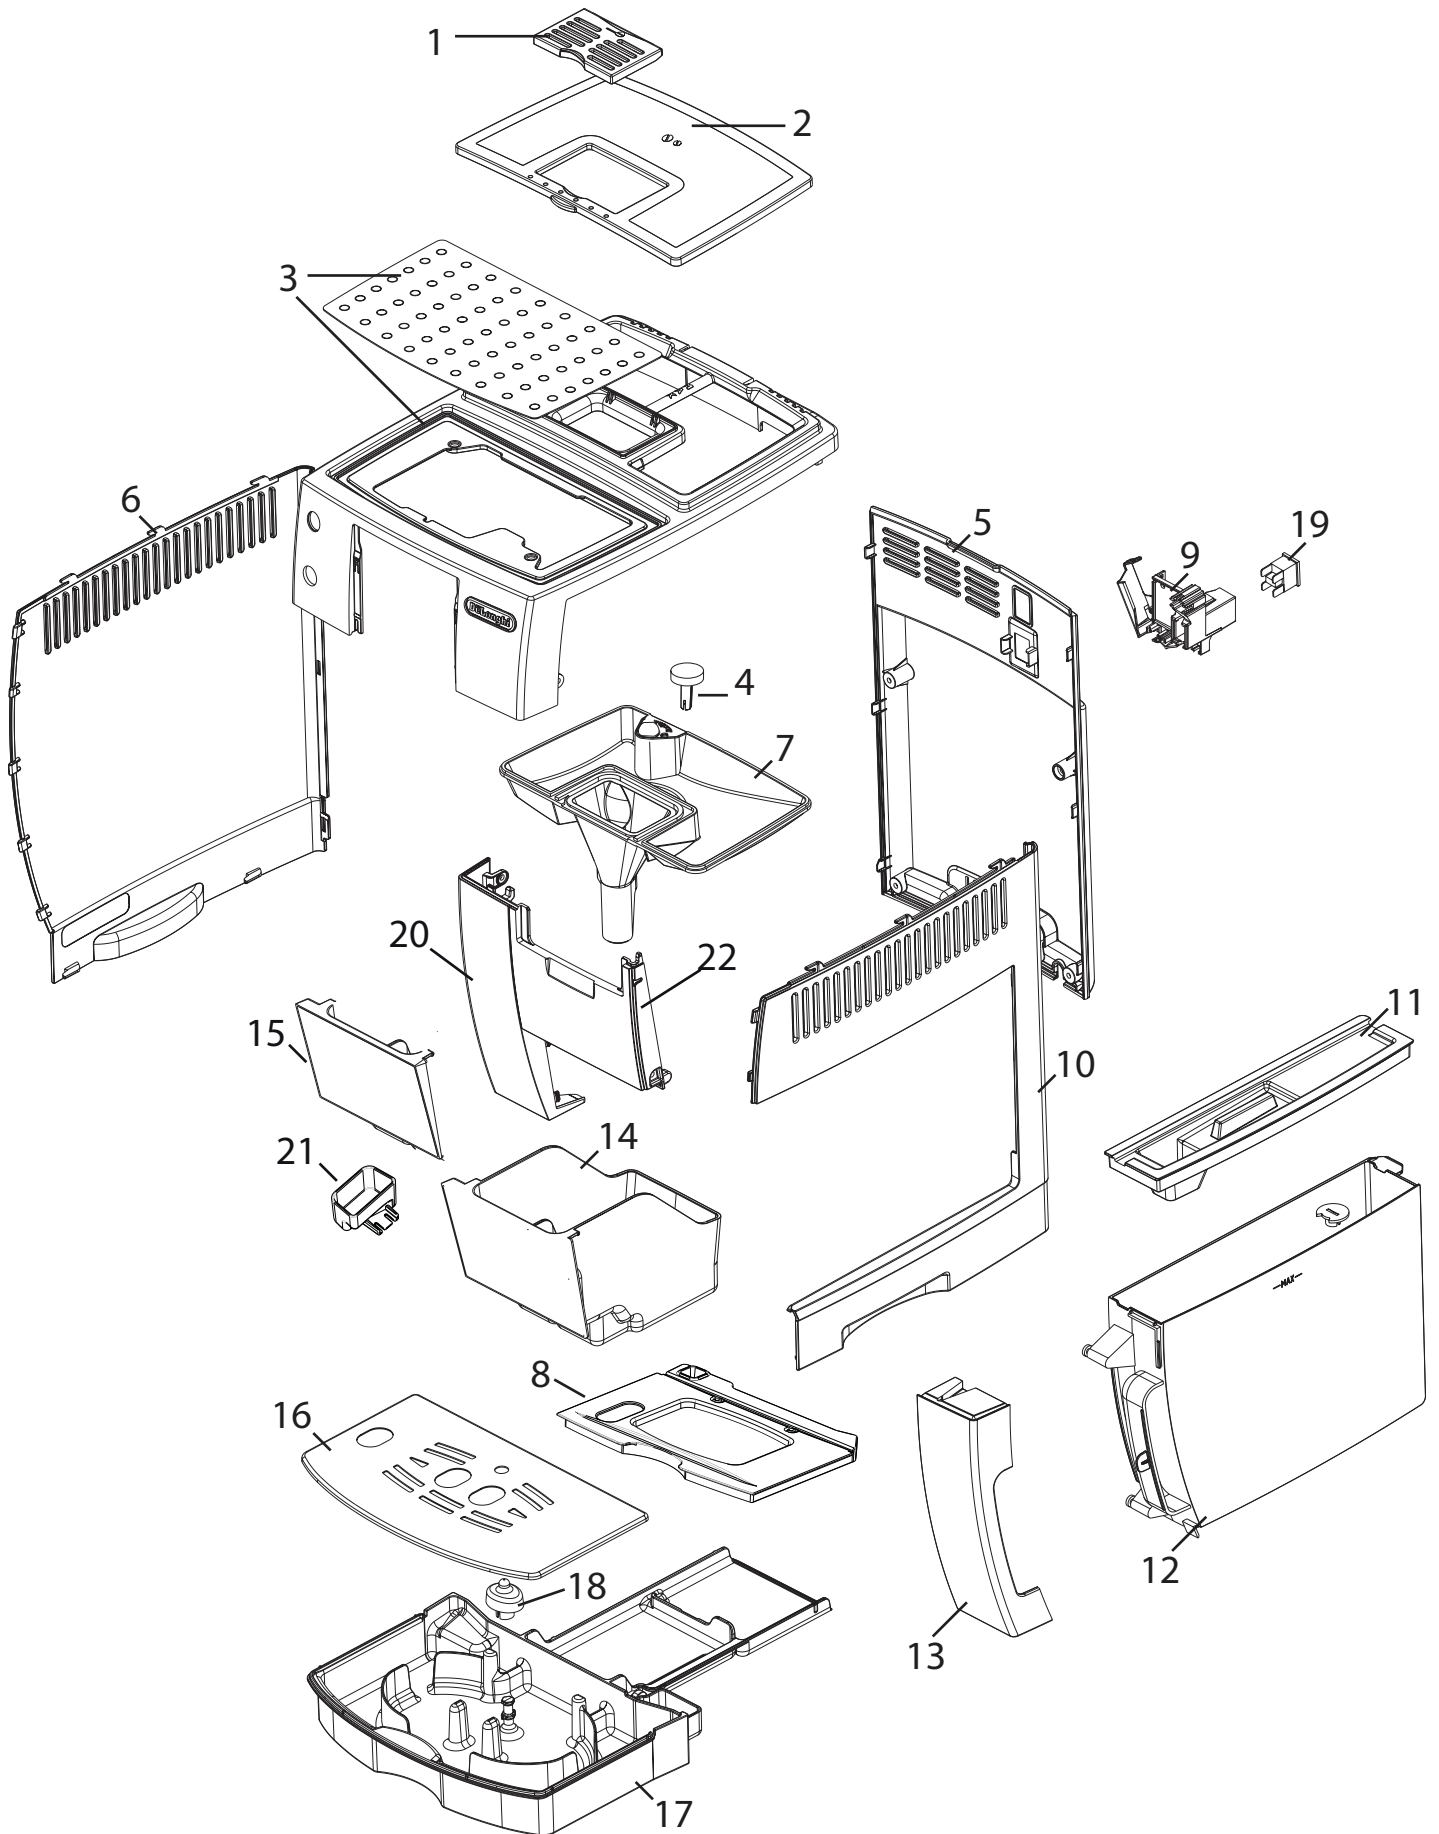

----- Manual continues below -----

SERIE TUBI
TUBE SERIES

SERIE TUBI CON BOCCOLE
TUBE SERIES CON BOCCOLE

Position	Code	description
	5313256701	GENERATOR COVER
	5332224100	MOTOR BELT
	5513211891	SCRAPER BRUSH WITH BRISTLES
	6113210111	FIXING BRACKET (TCO)
	6113210121	SENSOR BRACKET
	IT0198 SEE TECNICAL INFORMATION IT0198	ADDITIONAL PARTS FOR CHASSIS . SEE TECNICAL INFORMATION IT0198
	IT0198_ SEE TECNICAL INFORMATION IT0198	ADDITIONAL PARTS FOR CHASSIS . SEE TECNICAL INFORMATION IT0198
	5313213451	COFFEE HOSE CLAMP
	5313219181	GRINDER BELLOW GASKET
	5313213911	COFFEE OUTLET TANK COVER
	IT1000	PORTABLE DIGITAL THERMOMETER (-50°C +150°C)
	SER0354	GREASE TUBE (5GR VERKOFOOD)
	5513297821	Milk Jug DLSC015
001	5313221031	GROUND COFFEE TANK COVER
002	5513214851	COFFEE BEANS COVER
003	7313240291	UPPER COVER
004	5913212611	GRIND REGULATION KNOB
005	5513222611	REAR PANEL
006	5513223931	RIGHT SIDE
007	5513229521	COFFEE BEANS TANK
008	5313223081	CUP HOLDER INSULATION
009	5313230851	KEY SUPPORT
010	5513219391	RIGHT SIDE
011	5313251441	COVER
012	7313254571	TANK
013	5313268241	FRONT PIECE
014	5313265361	COFFEE GROUNDS CONTAINER
015	5313215181	COFFEE GROUNDS CONTAINER FRONT
016	6013210511	CUP HOLDER
017	5313224831	CUP HOLDER TRAY
018	5313222641	FLOAT