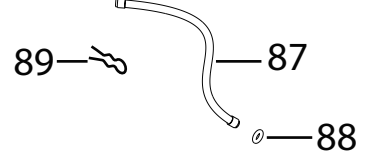

----- Manual continues below -----

SERIE TUBI
TUBE SERIES

SERIE TUBI CON BOCCOLE
TUBE SERIES CON BOCCOLE

Position	Code	description
	5313256701	GENERATOR COVER
	5332224100	MOTOR BELT
	5513211891	SCRAPER BRUSH WITH BRISTLES
	6113210111	FIXING BRACKET (TCO)
	6113210121	SENSOR BRACKET
	IT0198 SEE TECNICAL INFORMATION IT0198	ADDITIONAL PARTS FOR CHASSIS . SEE TECNICAL INFORMATION IT0198
	IT0198_ SEE TECNICAL INFORMATION IT0198	ADDITIONAL PARTS FOR CHASSIS . SEE TECNICAL INFORMATION IT0198
	5313213451	COFFEE HOSE CLAMP
	5313219181	GRINDER BELLOW GASKET
	5313213911	COFFEE OUTLET TANK COVER
	IT1000	PORTABLE DIGITAL THERMOMETER (-50°C +150°C)
	SER0354	GREASE TUBE (5GR VERKOFOOD)
	5513297821	Milk Jug DLSC015
001	5313221031	GROUND COFFEE TANK COVER
002	5513214851	COFFEE BEANS COVER
003	7313240291	UPPER COVER
004	5913212611	GRIND REGULATION KNOB
005	5513222611	REAR PANEL
006	5513223931	RIGHT SIDE
007	5513229521	COFFEE BEANS TANK
008	5313223081	CUP HOLDER INSULATION
009	5313230851	KEY SUPPORT
010	5513219391	RIGHT SIDE
011	5313251441	COVER
012	7313254571	TANK
013	5313268241	FRONT PIECE
014	5313265361	COFFEE GROUNDS CONTAINER
015	5313215181	COFFEE GROUNDS CONTAINER FRONT
016	6013210511	CUP HOLDER
017	5313224831	CUP HOLDER TRAY
018	5313222641	FLOAT