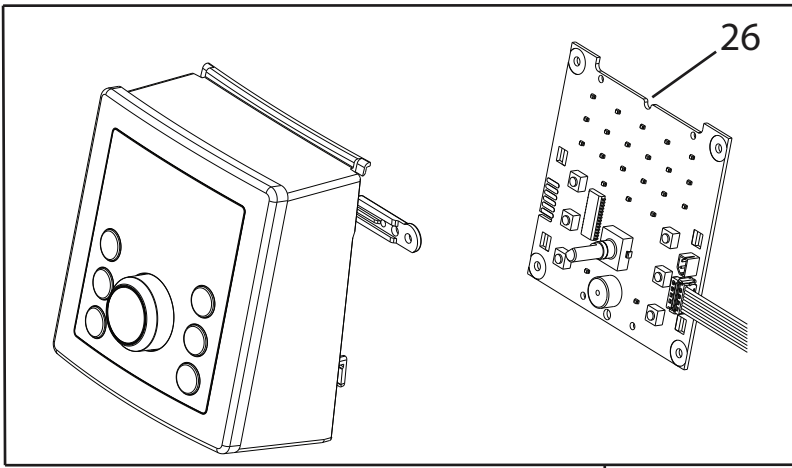

----- Manual continues below -----

SERIE TUBI
TUBE SERIES

SERIE TUBI CON BOCCOLE
TUBE SERIES CON BOCCOLE

Position	Code	description
	5313256701	GENERATOR COVER
	5332224100	MOTOR BELT
	5513211891	SCRAPER BRUSH WITH BRISTLES
	6113210111	FIXING BRACKET (TCO)
	6113210121	SENSOR BRACKET
	IT0198 SEE TECNICAL INFORMATION IT0198	ADDITIONAL PARTS FOR CHASSIS . SEE TECNICAL INFORMATION IT0198
	IT0198_ SEE TECNICAL INFORMATION IT0198	ADDITIONAL PARTS FOR CHASSIS . SEE TECNICAL INFORMATION IT0198
	5313213451	COFFEE HOSE CLAMP
	5313219181	GRINDER BELLOW GASKET
	5313213911	COFFEE OUTLET TANK COVER
	IT1000	PORTABLE DIGITAL THERMOMETER (-50°C +150°C)
	SER0354	GREASE TUBE (5GR VERKOFOOD)
	5513297821	Milk Jug DLSC015
001	5313221031	GROUND COFFEE TANK COVER
002	5513214851	COFFEE BEANS COVER
003	7313240291	UPPER COVER
004	5913212611	GRIND REGULATION KNOB
005	5513222611	REAR PANEL
006	5513223931	RIGHT SIDE
007	5513229521	COFFEE BEANS TANK
008	5313223081	CUP HOLDER INSULATION
009	5313230851	KEY SUPPORT
010	5513219391	RIGHT SIDE
011	5313251441	COVER
012	7313254571	TANK
013	5313268241	FRONT PIECE
014	5313265361	COFFEE GROUNDS CONTAINER
015	5313215181	COFFEE GROUNDS CONTAINER FRONT
016	6013210511	CUP HOLDER
017	5313224831	CUP HOLDER TRAY
018	5313222641	FLOAT