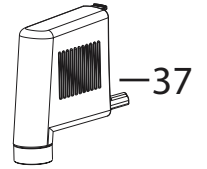

----- Manual continues below -----

SERIE TUBI
TUBE SERIES

SERIE TUBI CON BOCCOLE
TUBE SERIES CON BOCCOLE

Position	Code	description
	5313256701	GENERATOR COVER
	5332224100	MOTOR BELT
	5513211891	SCRAPER BRUSH WITH BRISTLES
	6113210111	FIXING BRACKET (TCO)
	6113210121	SENSOR BRACKET
	IT0198 SEE TECNICAL INFORMATION IT0198	ADDITIONAL PARTS FOR CHASSIS . SEE TECNICAL INFORMATION IT0198
	IT0198_ SEE TECNICAL INFORMATION IT0198	ADDITIONAL PARTS FOR CHASSIS . SEE TECNICAL INFORMATION IT0198
	5313213451	COFFEE HOSE CLAMP
	5313219181	GRINDER BELLOW GASKET
	5313213911	COFFEE OUTLET TANK COVER
	IT1000	PORTABLE DIGITAL THERMOMETER (-50°C +150°C)
	SER0354	GREASE TUBE (5GR VERKOFOOD)
	5513297821	Milk Jug DLSC015
001	5313221031	GROUND COFFEE TANK COVER
002	5513214851	COFFEE BEANS COVER
003	7313240291	UPPER COVER
004	5913212611	GRIND REGULATION KNOB
005	5513222611	REAR PANEL
006	5513223931	RIGHT SIDE
007	5513229521	COFFEE BEANS TANK
008	5313223081	CUP HOLDER INSULATION
009	5313230851	KEY SUPPORT
010	5513219391	RIGHT SIDE
011	5313251441	COVER
012	7313254571	TANK
013	5313268241	FRONT PIECE
014	5313265361	COFFEE GROUNDS CONTAINER
015	5313215181	COFFEE GROUNDS CONTAINER FRONT
016	6013210511	CUP HOLDER
017	5313224831	CUP HOLDER TRAY
018	5313222641	FLOAT