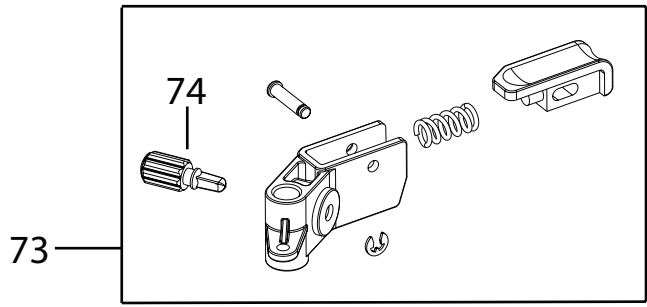

----- Manual continues below -----

SERIE TUBI
TUBE SERIES

SERIE TUBI CON BOCCOLE
TUBE SERIES CON BOCCOLE

Position	Code	description
	5313256701	GENERATOR COVER
	5332224100	MOTOR BELT
	5513211891	SCRAPER BRUSH WITH BRISTLES
	6113210111	FIXING BRACKET (TCO)
	6113210121	SENSOR BRACKET
	IT0198 SEE TECNICAL INFORMATION IT0198	ADDITIONAL PARTS FOR CHASSIS . SEE TECNICAL INFORMATION IT0198
	IT0198_ SEE TECNICAL INFORMATION IT0198	ADDITIONAL PARTS FOR CHASSIS . SEE TECNICAL INFORMATION IT0198
	5313213451	COFFEE HOSE CLAMP
	5313219181	GRINDER BELLOW GASKET
	5313213911	COFFEE OUTLET TANK COVER
	IT1000	PORTABLE DIGITAL THERMOMETER (-50°C +150°C)
	SER0354	GREASE TUBE (5GR VERKOFOOD)
	5513297821	Milk Jug DLSC015
001	5313221031	GROUND COFFEE TANK COVER
002	5513214851	COFFEE BEANS COVER
003	7313240291	UPPER COVER
004	5913212611	GRIND REGULATION KNOB
005	5513222611	REAR PANEL
006	5513223931	RIGHT SIDE
007	5513229521	COFFEE BEANS TANK
008	5313223081	CUP HOLDER INSULATION
009	5313230851	KEY SUPPORT
010	5513219391	RIGHT SIDE
011	5313251441	COVER
012	7313254571	TANK
013	5313268241	FRONT PIECE
014	5313265361	COFFEE GROUNDS CONTAINER
015	5313215181	COFFEE GROUNDS CONTAINER FRONT
016	6013210511	CUP HOLDER
017	5313224831	CUP HOLDER TRAY
018	5313222641	FLOAT