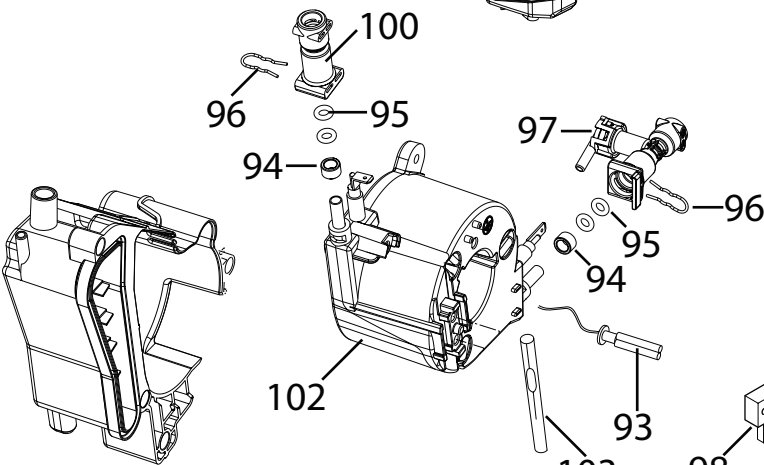

----- Manual continues below -----

SERIE TUBI
TUBE SERIES

SERIE TUBI CON BOCCOLE
TUBE SERIES CON BOCCOLE

Position	Code	description
	5313256701	GENERATOR COVER
	5332224100	MOTOR BELT
	5513211891	SCRAPER BRUSH WITH BRISTLES
	6113210111	FIXING BRACKET (TCO)
	6113210121	SENSOR BRACKET
	IT0198 SEE TECNICAL INFORMATION IT0198	ADDITIONAL PARTS FOR CHASSIS . SEE TECNICAL INFORMATION IT0198
	IT0198_ SEE TECNICAL INFORMATION IT0198	ADDITIONAL PARTS FOR CHASSIS . SEE TECNICAL INFORMATION IT0198
	5313213451	COFFEE HOSE CLAMP
	5313219181	GRINDER BELLOW GASKET
	5313213911	COFFEE OUTLET TANK COVER
	IT1000	PORTABLE DIGITAL THERMOMETER (-50°C +150°C)
	SER0354	GREASE TUBE (5GR VERKOFOOD)
	5513297821	Milk Jug DLSC015
001	5313221031	GROUND COFFEE TANK COVER
002	5513214851	COFFEE BEANS COVER
003	7313240291	UPPER COVER
004	5913212611	GRIND REGULATION KNOB
005	5513222611	REAR PANEL
006	5513223931	RIGHT SIDE
007	5513229521	COFFEE BEANS TANK
008	5313223081	CUP HOLDER INSULATION
009	5313230851	KEY SUPPORT
010	5513219391	RIGHT SIDE
011	5313251441	COVER
012	7313254571	TANK
013	5313268241	FRONT PIECE
014	5313265361	COFFEE GROUNDS CONTAINER
015	5313215181	COFFEE GROUNDS CONTAINER FRONT
016	6013210511	CUP HOLDER
017	5313224831	CUP HOLDER TRAY
018	5313222641	FLOAT