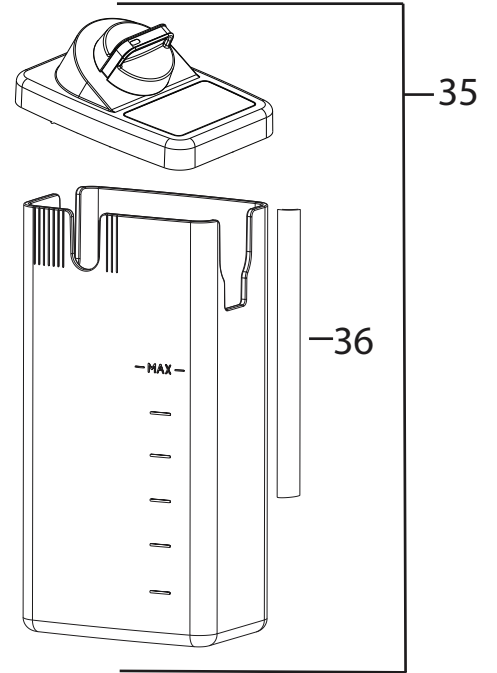

----- Manual continues below -----

SERIE TUBI
TUBE SERIES

SERIE TUBI CON BOCCOLE
TUBE SERIES CON BOCCOLE

Position	Code	description
	5313256701	GENERATOR COVER
	5332224100	MOTOR BELT
	5513211891	SCRAPER BRUSH WITH BRISTLES
	6113210111	FIXING BRACKET (TCO)
	6113210121	SENSOR BRACKET
	IT0198 SEE TECNICAL INFORMATION IT0198	ADDITIONAL PARTS FOR CHASSIS . SEE TECNICAL INFORMATION IT0198
	IT0198_ SEE TECNICAL INFORMATION IT0198	ADDITIONAL PARTS FOR CHASSIS . SEE TECNICAL INFORMATION IT0198
	5313213451	COFFEE HOSE CLAMP
	5313219181	GRINDER BELLOW GASKET
	5313213911	COFFEE OUTLET TANK COVER
	IT1000	PORTABLE DIGITAL THERMOMETER (-50°C +150°C)
	SER0354	GREASE TUBE (5GR VERKOFOOD)
	5513297821	Milk Jug DLSC015
001	5313221031	GROUND COFFEE TANK COVER
002	5513214851	COFFEE BEANS COVER
003	7313240291	UPPER COVER
004	5913212611	GRIND REGULATION KNOB
005	5513222611	REAR PANEL
006	5513223931	RIGHT SIDE
007	5513229521	COFFEE BEANS TANK
008	5313223081	CUP HOLDER INSULATION
009	5313230851	KEY SUPPORT
010	5513219391	RIGHT SIDE
011	5313251441	COVER
012	7313254571	TANK
013	5313268241	FRONT PIECE
014	5313265361	COFFEE GROUNDS CONTAINER
015	5313215181	COFFEE GROUNDS CONTAINER FRONT
016	6013210511	CUP HOLDER
017	5313224831	CUP HOLDER TRAY
018	5313222641	FLOAT