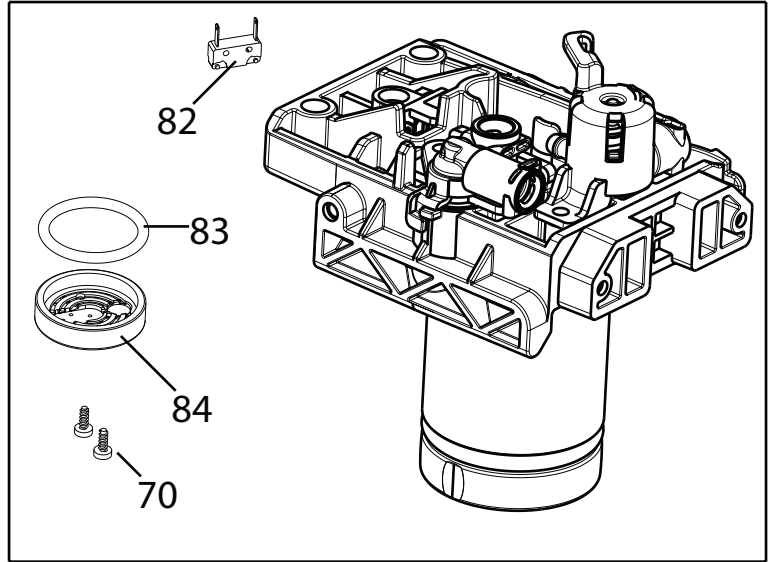

----- Manual continues below -----

SERIE TUBI
TUBE SERIES

SERIE TUBI CON BOCCOLE
TUBE SERIES CON BOCCOLE

Position	Code	description
	5313256701	GENERATOR COVER
	5332224100	MOTOR BELT
	5513211891	SCRAPER BRUSH WITH BRISTLES
	6113210111	FIXING BRACKET (TCO)
	6113210121	SENSOR BRACKET
	IT0198 SEE TECNICAL INFORMATION IT0198	ADDITIONAL PARTS FOR CHASSIS . SEE TECNICAL INFORMATION IT0198
	IT0198_ SEE TECNICAL INFORMATION IT0198	ADDITIONAL PARTS FOR CHASSIS . SEE TECNICAL INFORMATION IT0198
	5313213451	COFFEE HOSE CLAMP
	5313219181	GRINDER BELLOW GASKET
	5313213911	COFFEE OUTLET TANK COVER
	IT1000	PORTABLE DIGITAL THERMOMETER (-50°C +150°C)
	SER0354	GREASE TUBE (5GR VERKOFOOD)
	5513297821	Milk Jug DLSC015
001	5313221031	GROUND COFFEE TANK COVER
002	5513214851	COFFEE BEANS COVER
003	7313240291	UPPER COVER
004	5913212611	GRIND REGULATION KNOB
005	5513222611	REAR PANEL
006	5513223931	RIGHT SIDE
007	5513229521	COFFEE BEANS TANK
008	5313223081	CUP HOLDER INSULATION
009	5313230851	KEY SUPPORT
010	5513219391	RIGHT SIDE
011	5313251441	COVER
012	7313254571	TANK
013	5313268241	FRONT PIECE
014	5313265361	COFFEE GROUNDS CONTAINER
015	5313215181	COFFEE GROUNDS CONTAINER FRONT
016	6013210511	CUP HOLDER
017	5313224831	CUP HOLDER TRAY
018	5313222641	FLOAT