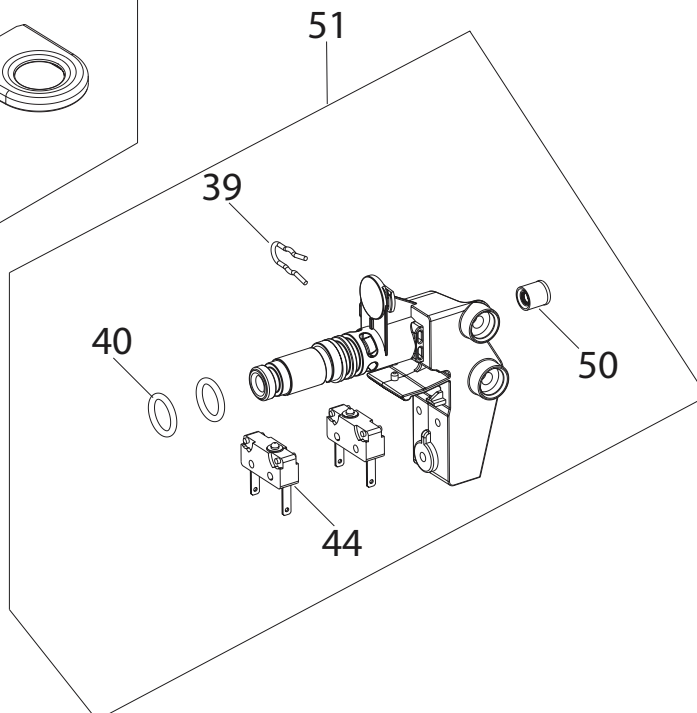

----- Manual continues below -----

SERIE TUBI
TUBE SERIES

SERIE TUBI CON BOCCOLE
TUBE SERIES CON BOCCOLE

Position	Code	description
	5313256701	GENERATOR COVER
	5332224100	MOTOR BELT
	5513211891	SCRAPER BRUSH WITH BRISTLES
	6113210111	FIXING BRACKET (TCO)
	6113210121	SENSOR BRACKET
	IT0198 SEE TECNICAL INFORMATION IT0198	ADDITIONAL PARTS FOR CHASSIS . SEE TECNICAL INFORMATION IT0198
	IT0198_ SEE TECNICAL INFORMATION IT0198	ADDITIONAL PARTS FOR CHASSIS . SEE TECNICAL INFORMATION IT0198
	5313213451	COFFEE HOSE CLAMP
	5313219181	GRINDER BELLOW GASKET
	5313213911	COFFEE OUTLET TANK COVER
	IT1000	PORTABLE DIGITAL THERMOMETER (-50°C +150°C)
	SER0354	GREASE TUBE (5GR VERKOFOOD)
	5513297821	Milk Jug DLSC015
001	5313221031	GROUND COFFEE TANK COVER
002	5513214851	COFFEE BEANS COVER
003	7313240291	UPPER COVER
004	5913212611	GRIND REGULATION KNOB
005	5513222611	REAR PANEL
006	5513223931	RIGHT SIDE
007	5513229521	COFFEE BEANS TANK
008	5313223081	CUP HOLDER INSULATION
009	5313230851	KEY SUPPORT
010	5513219391	RIGHT SIDE
011	5313251441	COVER
012	7313254571	TANK
013	5313268241	FRONT PIECE
014	5313265361	COFFEE GROUNDS CONTAINER
015	5313215181	COFFEE GROUNDS CONTAINER FRONT
016	6013210511	CUP HOLDER
017	5313224831	CUP HOLDER TRAY
018	5313222641	FLOAT