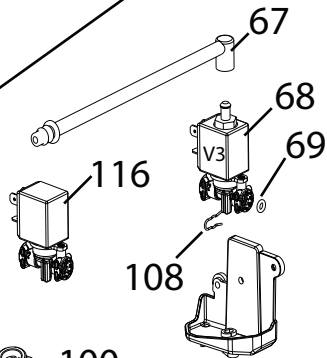

----- Manual continues below -----

SERIE TUBI
TUBE SERIES

SERIE TUBI CON BOCCOLE
TUBE SERIES CON BOCCOLE

Position	Code	description
	5313256701	GENERATOR COVER
	5332224100	MOTOR BELT
	5513211891	SCRAPER BRUSH WITH BRISTLES
	6113210111	FIXING BRACKET (TCO)
	6113210121	SENSOR BRACKET
	IT0198 SEE TECNICAL INFORMATION IT0198	ADDITIONAL PARTS FOR CHASSIS . SEE TECNICAL INFORMATION IT0198
	IT0198_ SEE TECNICAL INFORMATION IT0198	ADDITIONAL PARTS FOR CHASSIS . SEE TECNICAL INFORMATION IT0198
	5313213451	COFFEE HOSE CLAMP
	5313219181	GRINDER BELLOW GASKET
	5313213911	COFFEE OUTLET TANK COVER
	IT1000	PORTABLE DIGITAL THERMOMETER (-50°C +150°C)
	SER0354	GREASE TUBE (5GR VERKOFOOD)
	5513297821	Milk Jug DLSC015
001	5313221031	GROUND COFFEE TANK COVER
002	5513214851	COFFEE BEANS COVER
003	7313240291	UPPER COVER
004	5913212611	GRIND REGULATION KNOB
005	5513222611	REAR PANEL
006	5513223931	RIGHT SIDE
007	5513229521	COFFEE BEANS TANK
008	5313223081	CUP HOLDER INSULATION
009	5313230851	KEY SUPPORT
010	5513219391	RIGHT SIDE
011	5313251441	COVER
012	7313254571	TANK
013	5313268241	FRONT PIECE
014	5313265361	COFFEE GROUNDS CONTAINER
015	5313215181	COFFEE GROUNDS CONTAINER FRONT
016	6013210511	CUP HOLDER
017	5313224831	CUP HOLDER TRAY
018	5313222641	FLOAT