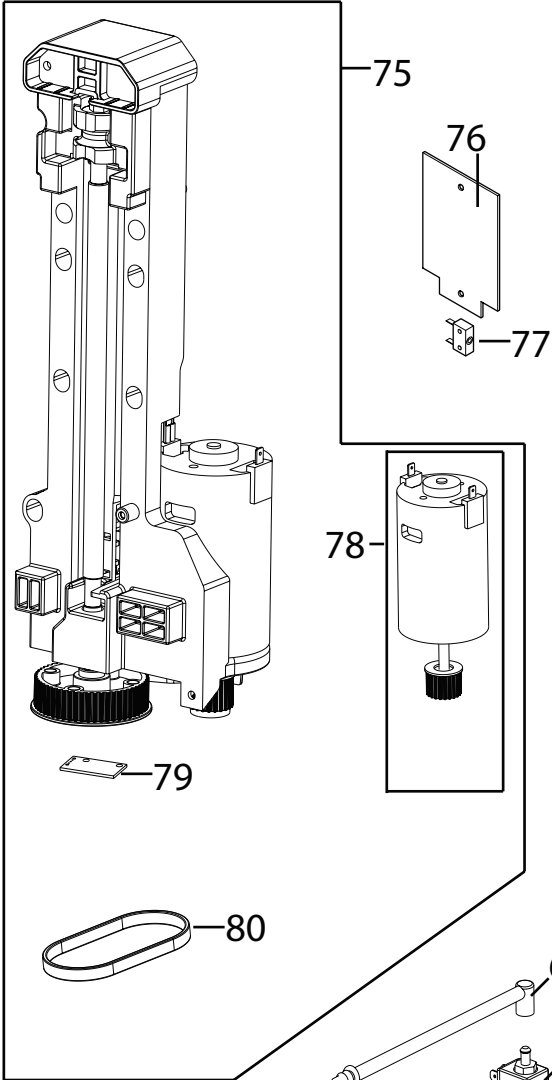

----- Manual continues below -----

SERIE TUBI
TUBE SERIES

SERIE TUBI CON BOCCOLE
TUBE SERIES CON BOCCOLE

Position	Code	description
	5313256701	GENERATOR COVER
	5332224100	MOTOR BELT
	5513211891	SCRAPER BRUSH WITH BRISTLES
	6113210111	FIXING BRACKET (TCO)
	6113210121	SENSOR BRACKET
	IT0198 SEE TECNICAL INFORMATION IT0198	ADDITIONAL PARTS FOR CHASSIS . SEE TECNICAL INFORMATION IT0198
	IT0198_ SEE TECNICAL INFORMATION IT0198	ADDITIONAL PARTS FOR CHASSIS . SEE TECNICAL INFORMATION IT0198
	5313213451	COFFEE HOSE CLAMP
	5313219181	GRINDER BELLOW GASKET
	5313213911	COFFEE OUTLET TANK COVER
	IT1000	PORTABLE DIGITAL THERMOMETER (-50°C +150°C)
	SER0354	GREASE TUBE (5GR VERKOFOOD)
	5513297821	Milk Jug DLSC015
001	5313221031	GROUND COFFEE TANK COVER
002	5513214851	COFFEE BEANS COVER
003	7313240291	UPPER COVER
004	5913212611	GRIND REGULATION KNOB
005	5513222611	REAR PANEL
006	5513223931	RIGHT SIDE
007	5513229521	COFFEE BEANS TANK
008	5313223081	CUP HOLDER INSULATION
009	5313230851	KEY SUPPORT
010	5513219391	RIGHT SIDE
011	5313251441	COVER
012	7313254571	TANK
013	5313268241	FRONT PIECE
014	5313265361	COFFEE GROUNDS CONTAINER
015	5313215181	COFFEE GROUNDS CONTAINER FRONT
016	6013210511	CUP HOLDER
017	5313224831	CUP HOLDER TRAY
018	5313222641	FLOAT