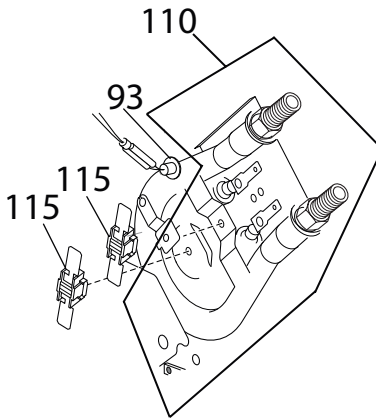

----- Manual continues below -----

SERIE TUBI
TUBE SERIES

SERIE TUBI CON BOCCOLE
TUBE SERIES CON BOCCOLE

Position	Code	description
	5313256701	GENERATOR COVER
	5332224100	MOTOR BELT
	5513211891	SCRAPER BRUSH WITH BRISTLES
	6113210111	FIXING BRACKET (TCO)
	6113210121	SENSOR BRACKET
	IT0198 SEE TECNICAL INFORMATION IT0198	ADDITIONAL PARTS FOR CHASSIS . SEE TECNICAL INFORMATION IT0198
	IT0198_ SEE TECNICAL INFORMATION IT0198	ADDITIONAL PARTS FOR CHASSIS . SEE TECNICAL INFORMATION IT0198
	5313213451	COFFEE HOSE CLAMP
	5313219181	GRINDER BELLOW GASKET
	5313213911	COFFEE OUTLET TANK COVER
	IT1000	PORTABLE DIGITAL THERMOMETER (-50°C +150°C)
	SER0354	GREASE TUBE (5GR VERKOFOOD)
	5513297821	Milk Jug DLSC015
001	5313221031	GROUND COFFEE TANK COVER
002	5513214851	COFFEE BEANS COVER
003	7313240291	UPPER COVER
004	5913212611	GRIND REGULATION KNOB
005	5513222611	REAR PANEL
006	5513223931	RIGHT SIDE
007	5513229521	COFFEE BEANS TANK
008	5313223081	CUP HOLDER INSULATION
009	5313230851	KEY SUPPORT
010	5513219391	RIGHT SIDE
011	5313251441	COVER
012	7313254571	TANK
013	5313268241	FRONT PIECE
014	5313265361	COFFEE GROUNDS CONTAINER
015	5313215181	COFFEE GROUNDS CONTAINER FRONT
016	6013210511	CUP HOLDER
017	5313224831	CUP HOLDER TRAY
018	5313222641	FLOAT