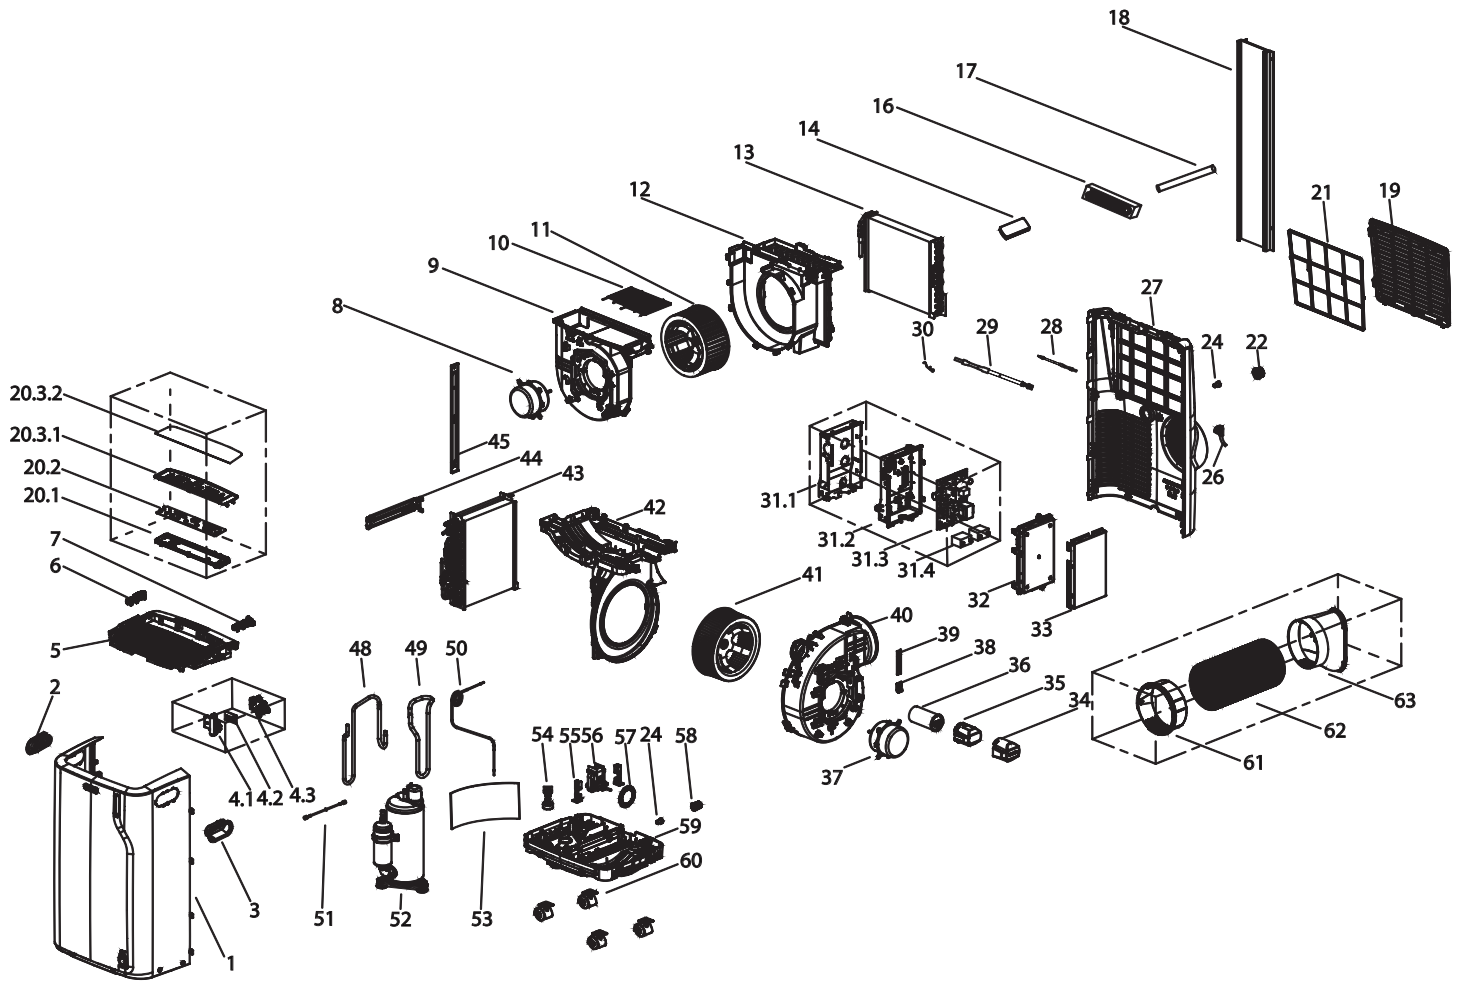

Position	Code	description
01	AS00001687	FRONT PANEL
02	AS00001689	LEFT HANDLE
03	AS00001690	RIGHT HANDLE
04.01	AS00001691	COVER
04.02	AS00001692	RECEIVER PCB
04.03	AS00001693	SUPPORT
05	AS00001694	GRID
06	AS00001695	BLOCK
07	AS00001696	BLOCK
08	AS00001697	MOTOR
09	AS00001698	DUCT
10	AS00001699	GRID
11	AS00001700	FAN
12	AS00001701	DUCT
13	AS00001702	EVAPORATOR
14	AS00001703	REMOTE CONTROL
16	AS00001704	GASKET
17	AS00001705	DRAIN TUBE
18	AS00001706	WINDOW BRACKET
19	AS00001707	GRID
20.01	AS00001708	COVER
20.02	AS00001709	DISPLAY PCB
20.03.01	AS00001710	COVER
20.03.02	AS00001711	OVERLAY
21	AS00001712	FILTER
22	AS00001713	COVER
24	AS00001714	STOPPER
26	AS00001715	POWER SUPPLY CORD (US)
27	AS00001716	REAR PANEL
28	AS00001717	TEMPERATURE SENSOR
29	AS00001718	TEMPERATURE SENSOR
30	AS00001719	SENSOR
31.01	AS00001720	BOARD COVER
31.02	AS00001721	COVER
31.03	AS00001722	CONTROL PCB
31.04	AS00001723	CAPACITOR
32	AS00001724	COVER