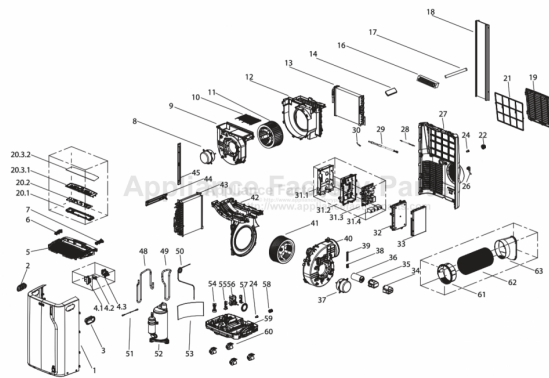

[Find Your DE'LONGHI Air Conditioner Parts - Select From 155 Models](#)

----- Manual continues below -----