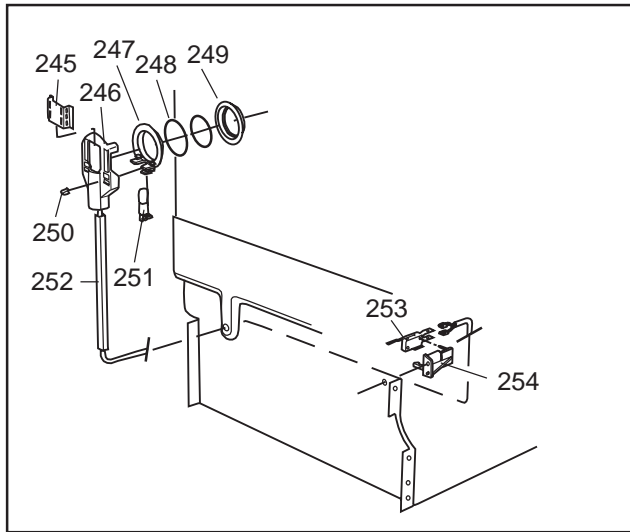

Datum
2003-03-24
Date

BEHÅLLARE

CONTAINER AND RELATED PARTS

Container and related parts

ASKO, 1885 US - SS Bi (DW955)

Pos	Spare part No.	Description	Qty	Comment
201	8057977	Bearing Upper Rail 05/06 DW	8 Pcs	
202	8058638-77	Ball Holder, Upper Rail DW	2 Pcs	
203	8057979-77	Rack Stop Grey 05/06 DW	2 Pcs	
204	8057052	Guide Rail '05 '06 DW	2 Pcs	
205	8057978-77	Rail Stop - Back Grey 05/06	2 Pcs	
206	8057489	Tub Seal 05/06 DW	1 Pcs	
207	8060034	Sound absorbing slab,casing	1 Pcs	
208	8801098	Lock Catch Kit 05'06 D/W	1 Pcs	
210	8002370	Protective Collar	2 Pcs	
210	8057077	Heating Element DW 05/06 140	1 Pcs	
211	8901110	Screw w/O-Ring DW 05/06 25-T	4 Pcs	
212	8070613	Sealing Strip Casing	1 Pcs	
214	8060035	Sound absorbing slab,casing	1 Pcs	
216	8002579	T-Stat 05/06 DW Overheat	1 Pcs	
222	8070142	Cable holder, rear 05	1 Pcs	
223	8058495	Cable holder, door 05	1 Pcs	
224	8060033	Sound Absorb	1 Pcs	
225	8057523	Bottom and Side support '05	1 Pcs	
228	8058558	RFI 05/06 WM	1 Pcs	
229	8050251	Terminal Block DW All	1 Pcs	
229-a	8900357	Screw, terminal block	1 Pcs	
230	8059991	Cable holder, supply line 05	1 Pcs	
231	8006948	Grommet	1 Pcs	
232	8058491-77	Door Spring 05/06 for 0-7 lb	2 Pcs	
233	8057062	Subs to 8074877	4 Pcs	
234	8901156	Nut, Levelling Legs	4 Pcs	
235	8051957	Slide, foot 02 DW	2 Pcs	
236	8072119	Washer	4 Pcs	
239	8058352	Sound Absorb Outer	2 Pcs	
241	8060255	No longer Avail. po# 8008- H	1 Pcs	
242	8070495	Inlet Valve Mount	1 Pcs	
242-a	8900327	Screw 20 Torx, Self Tapping	2 Pcs	
243	8059761-95	Filler Strip - Left DW SS	1 Pcs	
243	8059762-95	Filler Strip, Right 05/06 DW	1 Pcs	
243-a	8900646	Screw 20 Torx SS	4 Pcs	
244	8070614	Insulation,fill strip 05&06	2 Pcs	
245	8054916	Reflector, light DW	1 Pcs	
246	8054915	Protection Lamp	1 Pcs	
247	8053087	Interior Light, Housing All	1 Pcs	
247-a	8901097	Screw, Terminal	1 Pcs	
247-b	8901242	Nut	1 Pcs	
247-c	8901413	Lock Washer, laundry tops	1 Pcs	
248	8901763	O-Ring, Interior Light All D	1 Pcs	
249	8053086	Lock Ring Light 05/06 DW	1 Pcs	
250	8901592	Filter Dryer Clip	2 Pcs	
251	8055148	Interior Light Bulb DW	1 Pcs	
252	8059968	Cable channel, light 05	1 Pcs	
253	8058469	Micro switch, light 05	1 Pcs	
254	8054907	BRACKET, LAMP SWITCH	1 Pcs	
254-a	8902087	Screw, Plastic Housing 20 To	1 Pcs	