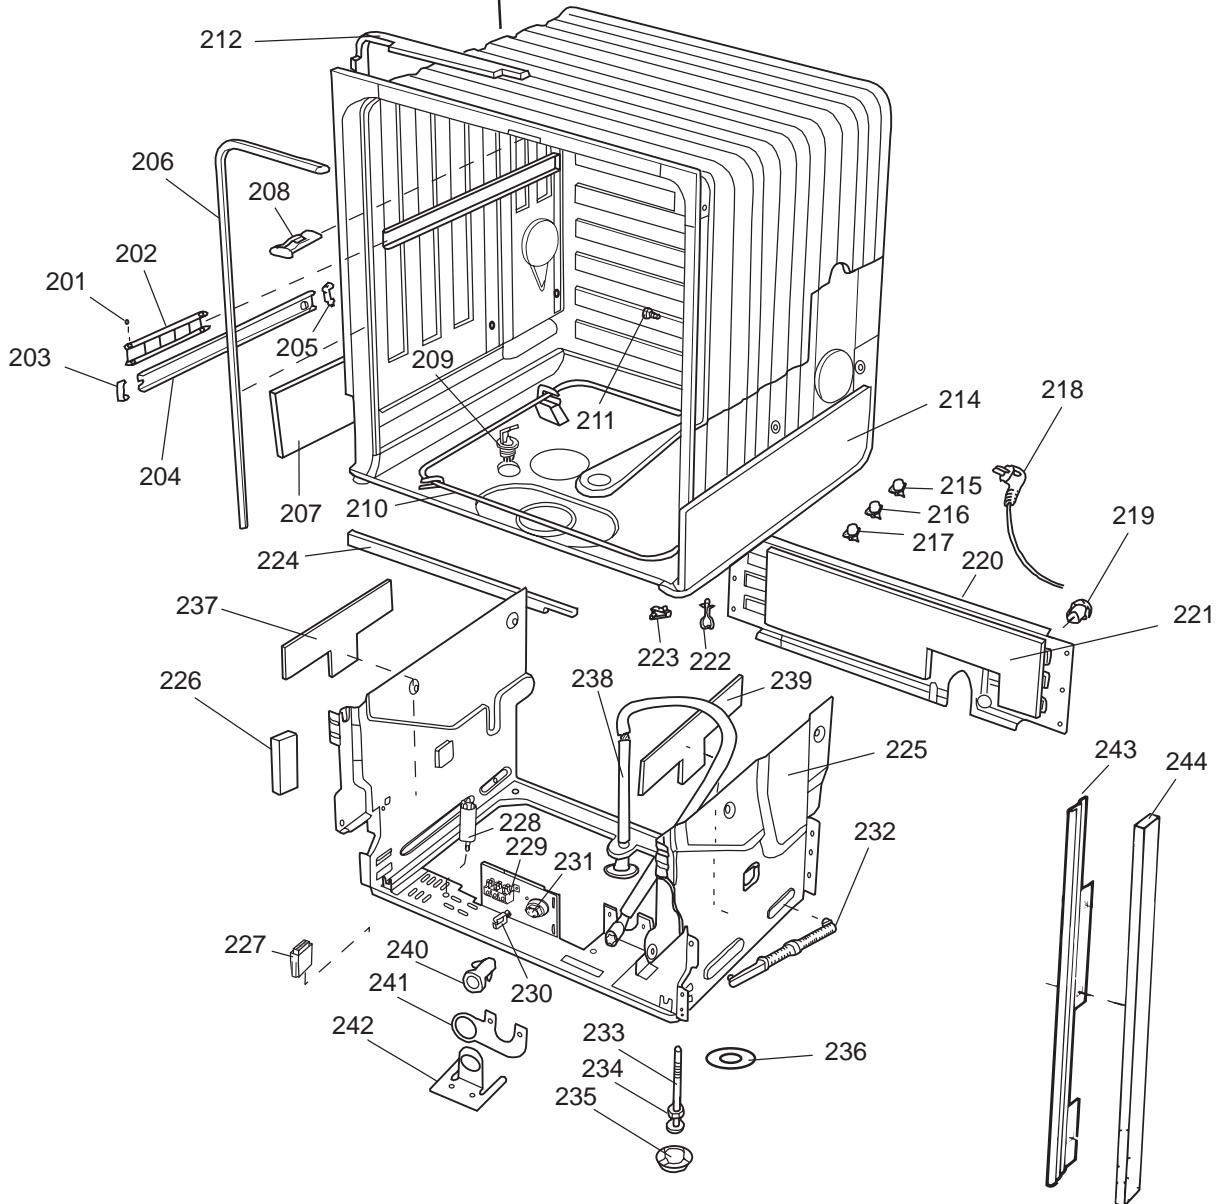

Datum
2003-03-24
Date

BEHÅLLARE

CONTAINER AND RELATED PARTS

Container and related parts

ASKO, 1885 US - SS Bi (DW955)

Pos	Spare part No.	Description	Qty	Comment
201	8057977	Bearing Upper Rail 05/06 DW	8 Pcs	
202	8058638-77	Ball Holder, Upper Rail DW	2 Pcs	
203	8057979-77	Rack Stop Grey 05/06 DW	2 Pcs	
204	8057052	Guide Rail '05 '06 DW	2 Pcs	
205	8057978-77	Rail Stop - Back Grey 05/06	2 Pcs	
206	8057489	Tub Seal 05/06 DW	1 Pcs	
207	8060034	Sound absorbing slab,casing	1 Pcs	
208	8801098	Lock Catch Kit 05'06 D/W	1 Pcs	
210	8002370	Protective Collar	2 Pcs	
210	8057077	Heating Element DW 05/06 140	1 Pcs	
211	8901110	Screw w/O-Ring DW 05/06 25-T	4 Pcs	
212	8070613	Sealing Strip Casing	1 Pcs	
214	8060035	Sound absorbing slab,casing	1 Pcs	
216	8002579	T-Stat 05/06 DW Overheat	1 Pcs	
222	8070142	Cable holder, rear 05	1 Pcs	
223	8058495	Cable holder, door 05	1 Pcs	
224	8060033	Sound Absorb	1 Pcs	
225	8057523	Bottom and Side support '05	1 Pcs	
228	8058558	RFI 05/06 WM	1 Pcs	
229	8050251	Terminal Block DW All	1 Pcs	
229-a	8900357	Screw, terminal block	1 Pcs	
230	8059991	Cable holder, supply line 05	1 Pcs	
231	8006948	Grommet	1 Pcs	
232	8058491-77	Door Spring 05/06 for 0-7 lb	2 Pcs	
233	8057062	Subs to 8074877	4 Pcs	
234	8901156	Nut, Levelling Legs	4 Pcs	
235	8051957	Slide, foot 02 DW	2 Pcs	
236	8072119	Washer	4 Pcs	
239	8058352	Sound Absorb Outer	2 Pcs	
241	8060255	No longer Avail. po# 8008- H	1 Pcs	
242	8070495	Inlet Valve Mount	1 Pcs	
242-a	8900327	Screw 20 Torx, Self Tapping	2 Pcs	
243	8059761-95	Filler Strip - Left DW SS	1 Pcs	
243	8059762-95	Filler Strip, Right 05/06 DW	1 Pcs	
243-a	8900646	Screw 20 Torx SS	4 Pcs	
244	8070614	Insulation,fill strip 05&06	2 Pcs	
245	8054916	Reflector, light DW	1 Pcs	
246	8054915	Protection Lamp	1 Pcs	
247	8053087	Interior Light, Housing All	1 Pcs	
247-a	8901097	Screw, Terminal	1 Pcs	
247-b	8901242	Nut	1 Pcs	
247-c	8901413	Lock Washer, laundry tops	1 Pcs	
248	8901763	O-Ring, Interior Light All D	1 Pcs	
249	8053086	Lock Ring Light 05/06 DW	1 Pcs	
250	8901592	Filter Dryer Clip	2 Pcs	
251	8055148	Interior Light Bulb DW	1 Pcs	
252	8059968	Cable channel, light 05	1 Pcs	
253	8058469	Micro switch, light 05	1 Pcs	
254	8054907	BRACKET, LAMP SWITCH	1 Pcs	
254-a	8902087	Screw, Plastic Housing 20 To	1 Pcs	