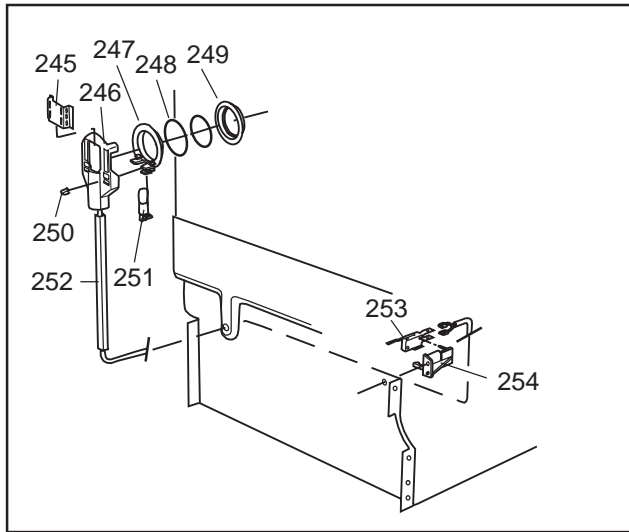

Datum

2003-03-24

Date

BEHÅLLARE

CONTAINER AND RELATED PARTS

Container and related parts

ASKO, 1885 US - White Bi (DW955)

Pos	Spare part No.	Description	Qty	Comment
201	8057977	Bearing Upper Rail 05/06 DW	8 Pcs	
202	8058638-77	Ball Holder, Upper Rail DW	2 Pcs	
203	8057979-77	Rack Stop Grey 05/06 DW	2 Pcs	
204	8057052	Guide Rail '05 '06 DW	2 Pcs	
205	8057978-77	Rail Stop - Back Grey 05/06	2 Pcs	
206	8057489	Tub Seal 05/06 DW	1 Pcs	
207	8060034	Sound absorbing slab,casing	1 Pcs	
208	8801098	Lock Catch Kit 05'06 D/W	1 Pcs	
210	8002370	Protective Collar	2 Pcs	
210	8057077	Heating Element DW 05/06 140	1 Pcs	
211	8901110	Screw w/O-Ring DW 05/06 25-T	4 Pcs	
212	8070613	Sealing Strip Casing	1 Pcs	
214	8060035	Sound absorbing slab,casing	1 Pcs	
216	8002579	T-Stat 05/06 DW Overheat	1 Pcs	
222	8070142	Cable holder, rear 05	1 Pcs	
223	8058495	Cable holder, door 05	1 Pcs	
224	8060033	Sound Absorb	1 Pcs	
225	8057523	Bottom and Side support '05	1 Pcs	
228	8058558	RFI 05/06 WM	1 Pcs	
229	8050251	Terminal Block DW All	1 Pcs	
229-a	8900357	Screw, terminal block	1 Pcs	
230	8059991	Cable holder, supply line 05	1 Pcs	
231	8006948	Grommet	1 Pcs	
232	8058491-77	Door Spring 05/06 for 0-7 lb	2 Pcs	
233	8057062	Subs to 8074877	4 Pcs	
234	8901156	Nut, Levelling Legs	4 Pcs	
235	8051957	Slide, foot 02 DW	2 Pcs	
236	8072119	Washer	4 Pcs	
239	8058352	Sound Absorb Outer	2 Pcs	
241	8060255	No longer Avail. po# 8008- H	1 Pcs	
242	8070495	Inlet Valve Mount	1 Pcs	
242-a	8900327	Screw 20 Torx, Self Tapping	2 Pcs	
243	8059761-0	Filler Strip - Left DW - Whi	1 Pcs	
243	8059762-0	Filler Strip, Right 05/06 DW	1 Pcs	
243-a	8900646	Screw 20 Torx SS	4 Pcs	
244	8070614	Insulation,fill strip 05&06	2 Pcs	
245	8054916	Reflector, light DW	1 Pcs	
246	8054915	Protection Lamp	1 Pcs	
247	8053087	Interior Light, Housing All	1 Pcs	
247-a	8901097	Screw, Terminal	1 Pcs	
247-b	8901242	Nut	1 Pcs	
247-c	8901413	Lock Washer, laundry tops	1 Pcs	
248	8901763	O-Ring, Interior Light All D	1 Pcs	
249	8053086	Lock Ring Light 05/06 DW	1 Pcs	
250	8901592	Filter Dryer Clip	2 Pcs	
251	8055148	Interior Light Bulb DW	1 Pcs	
252	8059968	Cable channel, light 05	1 Pcs	
253	8058469	Micro switch, light 05	1 Pcs	
254	8054907	BRACKET, LAMP SWITCH	1 Pcs	
254-a	8902087	Screw, Plastic Housing 20 To	1 Pcs	