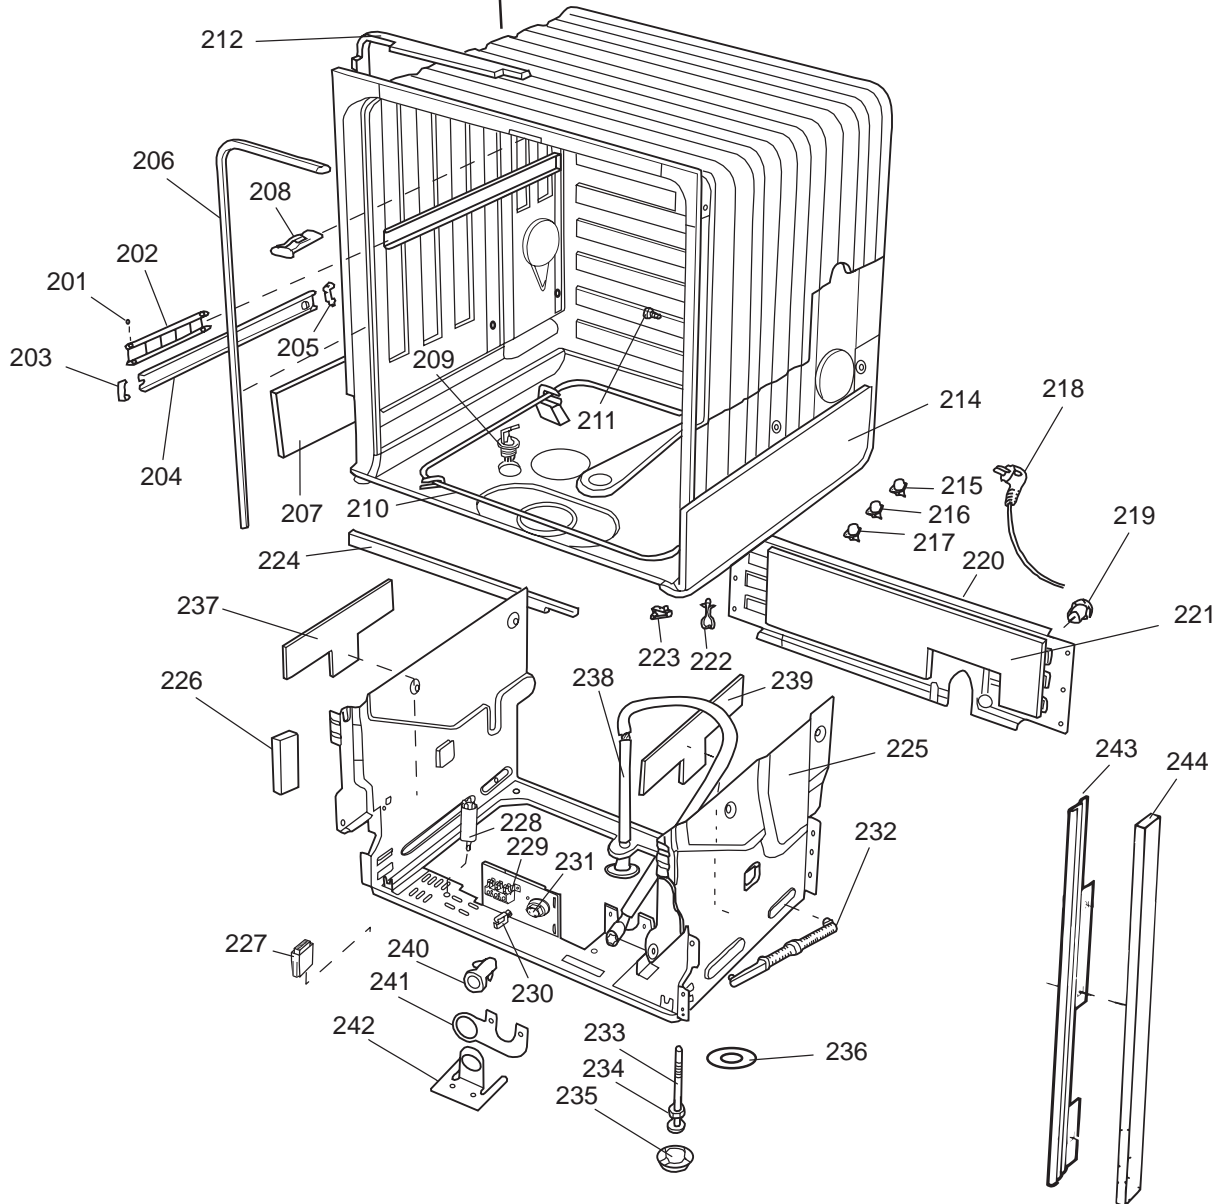

Datum

2003-03-24

Date

BEHÅLLARE

CONTAINER AND RELATED PARTS

Container and related parts

ASKO, 1885 US - White Bi (DW955)

Pos	Spare part No.	Description	Qty	Comment
201	8057977	Bearing Upper Rail 05/06 DW	8 Pcs	
202	8058638-77	Ball Holder, Upper Rail DW	2 Pcs	
203	8057979-77	Rack Stop Grey 05/06 DW	2 Pcs	
204	8057052	Guide Rail '05 '06 DW	2 Pcs	
205	8057978-77	Rail Stop - Back Grey 05/06	2 Pcs	
206	8057489	Tub Seal 05/06 DW	1 Pcs	
207	8060034	Sound absorbing slab,casing	1 Pcs	
208	8801098	Lock Catch Kit 05'06 D/W	1 Pcs	
210	8002370	Protective Collar	2 Pcs	
210	8057077	Heating Element DW 05/06 140	1 Pcs	
211	8901110	Screw w/O-Ring DW 05/06 25-T	4 Pcs	
212	8070613	Sealing Strip Casing	1 Pcs	
214	8060035	Sound absorbing slab,casing	1 Pcs	
216	8002579	T-Stat 05/06 DW Overheat	1 Pcs	
222	8070142	Cable holder, rear 05	1 Pcs	
223	8058495	Cable holder, door 05	1 Pcs	
224	8060033	Sound Absorb	1 Pcs	
225	8057523	Bottom and Side support '05	1 Pcs	
228	8058558	RFI 05/06 WM	1 Pcs	
229	8050251	Terminal Block DW All	1 Pcs	
229-a	8900357	Screw, terminal block	1 Pcs	
230	8059991	Cable holder, supply line 05	1 Pcs	
231	8006948	Grommet	1 Pcs	
232	8058491-77	Door Spring 05/06 for 0-7 lb	2 Pcs	
233	8057062	Subs to 8074877	4 Pcs	
234	8901156	Nut, Levelling Legs	4 Pcs	
235	8051957	Slide, foot 02 DW	2 Pcs	
236	8072119	Washer	4 Pcs	
239	8058352	Sound Absorb Outer	2 Pcs	
241	8060255	No longer Avail. po# 8008- H	1 Pcs	
242	8070495	Inlet Valve Mount	1 Pcs	
242-a	8900327	Screw 20 Torx, Self Tapping	2 Pcs	
243	8059761-0	Filler Strip - Left DW - Whi	1 Pcs	
243	8059762-0	Filler Strip, Right 05/06 DW	1 Pcs	
243-a	8900646	Screw 20 Torx SS	4 Pcs	
244	8070614	Insulation,fill strip 05&06	2 Pcs	
245	8054916	Reflector, light DW	1 Pcs	
246	8054915	Protection Lamp	1 Pcs	
247	8053087	Interior Light, Housing All	1 Pcs	
247-a	8901097	Screw, Terminal	1 Pcs	
247-b	8901242	Nut	1 Pcs	
247-c	8901413	Lock Washer, laundry tops	1 Pcs	
248	8901763	O-Ring, Interior Light All D	1 Pcs	
249	8053086	Lock Ring Light 05/06 DW	1 Pcs	
250	8901592	Filter Dryer Clip	2 Pcs	
251	8055148	Interior Light Bulb DW	1 Pcs	
252	8059968	Cable channel, light 05	1 Pcs	
253	8058469	Micro switch, light 05	1 Pcs	
254	8054907	BRACKET, LAMP SWITCH	1 Pcs	
254-a	8902087	Screw, Plastic Housing 20 To	1 Pcs	