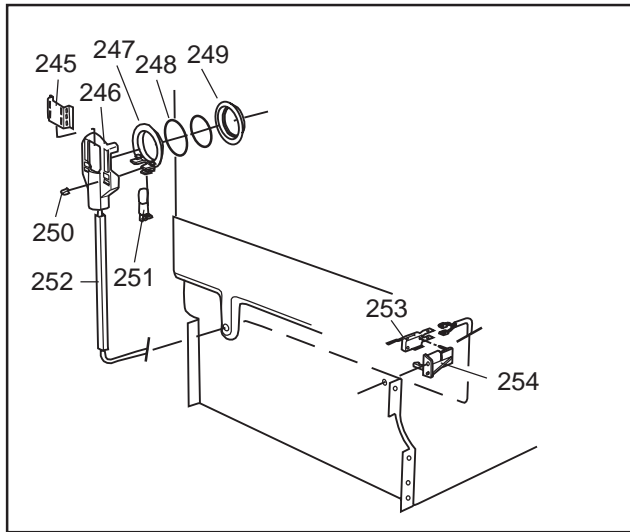

Datum

2003-03-24

Date

BEHÅLLARE

CONTAINER AND RELATED PARTS

Container and related parts

ASKO, 1885 US - White Bi (DW955)

Pos	Spare part No.	Description	Qty	Comment
201	8057977	Bearing Upper Rail 05/06 DW	8 Pcs	
202	8058638-77	Ball Holder, Upper Rail DW	2 Pcs	
203	8057979-77	Rack Stop Grey 05/06 DW	2 Pcs	
204	8057052	Guide Rail '05 '06 DW	2 Pcs	
205	8057978-77	Rail Stop - Back Grey 05/06	2 Pcs	
206	8057489	Tub Seal 05/06 DW	1 Pcs	
207	8060034	Sound absorbing slab,casing	1 Pcs	
208	8801098	Lock Catch Kit 05'06 D/W	1 Pcs	
210	8002370	Protective Collar	2 Pcs	
210	8057077	Heating Element DW 05/06 140	1 Pcs	
211	8901110	Screw w/O-Ring DW 05/06 25-T	4 Pcs	
212	8070613	Sealing Strip Casing	1 Pcs	
214	8060035	Sound absorbing slab,casing	1 Pcs	
216	8002579	T-Stat 05/06 DW Overheat	1 Pcs	
222	8070142	Cable holder, rear 05	1 Pcs	
223	8058495	Cable holder, door 05	1 Pcs	
224	8060033	Sound Absorb	1 Pcs	
225	8057523	Bottom and Side support '05	1 Pcs	
228	8058558	RFI 05/06 WM	1 Pcs	
229	8050251	Terminal Block DW All	1 Pcs	
229-a	8900357	Screw, terminal block	1 Pcs	
230	8059991	Cable holder, supply line 05	1 Pcs	
231	8006948	Grommet	1 Pcs	
232	8058491-77	Door Spring 05/06 for 0-7 lb	2 Pcs	
233	8057062	Subs to 8074877	4 Pcs	
234	8901156	Nut, Levelling Legs	4 Pcs	
235	8051957	Slide, foot 02 DW	2 Pcs	
236	8072119	Washer	4 Pcs	
239	8058352	Sound Absorb Outer	2 Pcs	
241	8060255	No longer Avail. po# 8008- H	1 Pcs	
242	8070495	Inlet Valve Mount	1 Pcs	
242-a	8900327	Screw 20 Torx, Self Tapping	2 Pcs	
243	8059761-0	Filler Strip - Left DW - Whi	1 Pcs	
243	8059762-0	Filler Strip, Right 05/06 DW	1 Pcs	
243-a	8900646	Screw 20 Torx SS	4 Pcs	
244	8070614	Insulation,fill strip 05&06	2 Pcs	
245	8054916	Reflector, light DW	1 Pcs	
246	8054915	Protection Lamp	1 Pcs	
247	8053087	Interior Light, Housing All	1 Pcs	
247-a	8901097	Screw, Terminal	1 Pcs	
247-b	8901242	Nut	1 Pcs	
247-c	8901413	Lock Washer, laundry tops	1 Pcs	
248	8901763	O-Ring, Interior Light All D	1 Pcs	
249	8053086	Lock Ring Light 05/06 DW	1 Pcs	
250	8901592	Filter Dryer Clip	2 Pcs	
251	8055148	Interior Light Bulb DW	1 Pcs	
252	8059968	Cable channel, light 05	1 Pcs	
253	8058469	Micro switch, light 05	1 Pcs	
254	8054907	BRACKET, LAMP SWITCH	1 Pcs	
254-a	8902087	Screw, Plastic Housing 20 To	1 Pcs	