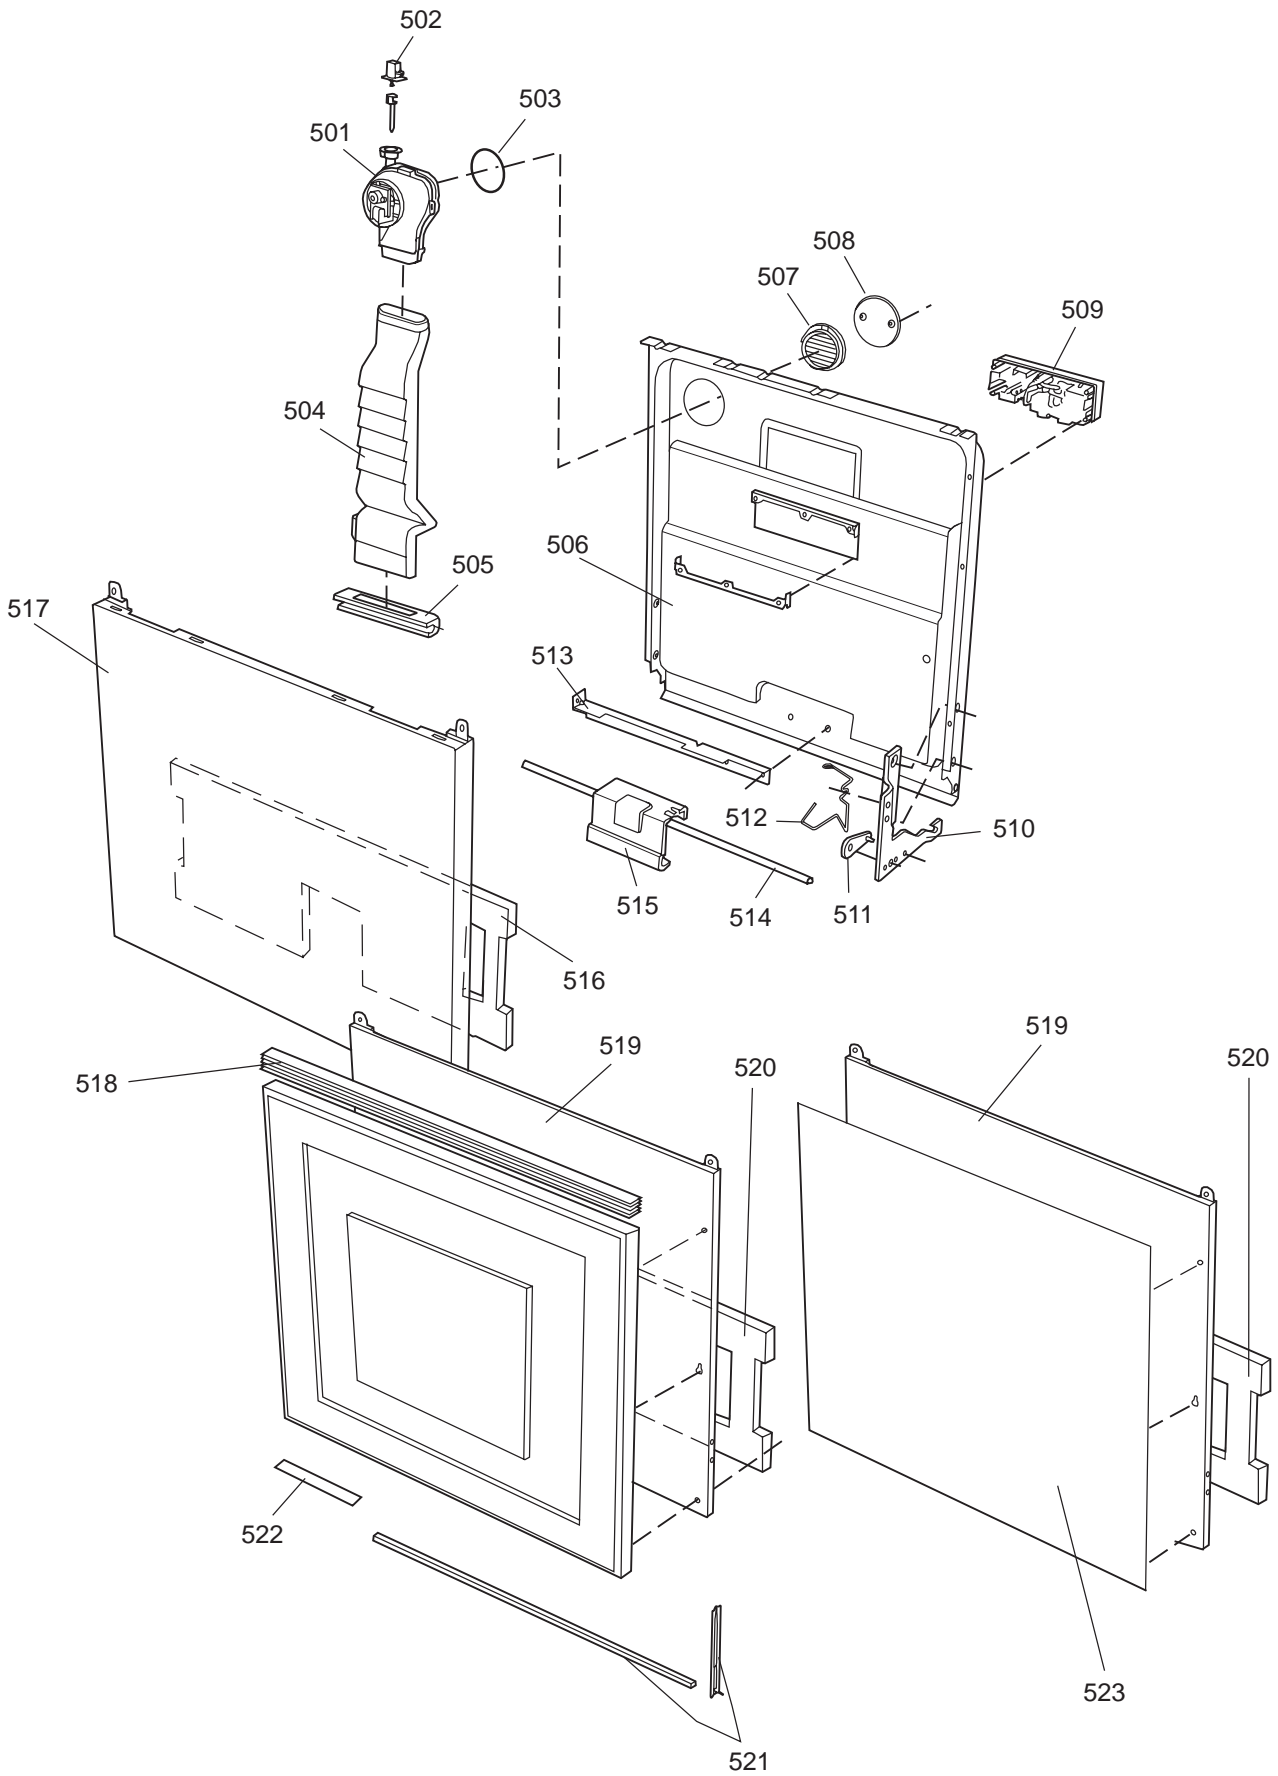

Casing and related parts

ASKO, 1885 US - White Bi (DW955)

Pos	Spare part No.	Description	Qty	Comment
108	8059758-0	Toe Kick, White DW 05/06 US	1 Pcs	
108-a	8900944-0	Screw, white 20 torx	2 Pcs	
109	8070743	Insulation, Toe-Kick 05/06 D	1 Pcs	
110	8057526	Guard Plate DW05 & 06	1 Pcs	
110-a	8902357	Screw	4 Pcs	
111	8060041	Sealing strip, protect plte	1 Pcs	
112	8058486	Drip Guard Overflow 05/06 DW	1 Pcs	
113	8058353	Sound Absorb Guard	1 Pcs	
114	8057550	Spring Adj. Bracket 05/06 DW	2 Pcs	
114-a	8902131	Screw, disc.jh 11-99	2 Pcs	
115	8057549	Bracket/Toe Kick 05/06 DW	2 Pcs	
124	8070615	Sealing Lower Panel DW 05/06	1 Pcs	
125	8057100-S-0	Lower Panel, 05/06 DW	1 Pcs	
125-a	8900352	Screw Access Panel 05/06	2 Pcs	
125-b	8009769	Plug - Decor Frame White	4 Pcs	
126	8070612	Insul, lower panel 05 & 06 D	1 Pcs	

Datum
2003-03-24
Date

PANEL

CONTROL PANEL AND RELATED PARTS

Control panel and related parts

ASKO, 1885 US - White Bi (DW955)

Pos	Spare part No.	Description	Qty	Comment
601	8057541-0	Door Handle White 05/06 DW	1 Pcs	
602	8057545	Rotary catch, child safety '	1 Pcs	
603	8057546	SPRING, SafetyCatch 05/06 DW	1 Pcs	
604	8057544	Arm, SafetyCatch 05/06 DW	1 Pcs	
605	8057539	Bracket 4 Switch/Handle 05/0	1 Pcs	
605-a	8902085	Screw 20T for Plastic	2 Pcs	
606	8071098	Cover for Micro Switch	1 Pcs	
607	8055473	Door Switch - DW 05/06	1 Pcs	
608	8057542	Actuator, Doorswitch 05/06 D	1 Pcs	
609	8007078	Spring 02 Handle, DW	1 Pcs	
612	8070900-0	Decor Insert 1885 White	1 Pcs	
614	8071680-0	Front Panel Asko Compl.	1 Pcs	
614	8057538-0	back for decor insert	1 Pcs	
621	8060076	Cover, protective 05	1 Pcs	
622	8801201	Board, DW 05/06 (Not FI/Cust	1 Pcs	
622-a	8902053	Screw	2 Pcs	
623	8059767	Thermistor 05/06 DW	1 Pcs	
624	8071472	Cable 1885	1 Pcs	
624	8059861	BASIC HARNESS DOOR DW95E	1 Pc's	
624	8059865	Basic Harness	1 Pcs	
690	8073096	INSTR. GENERAL D/WASHER USA	1 Pc's	