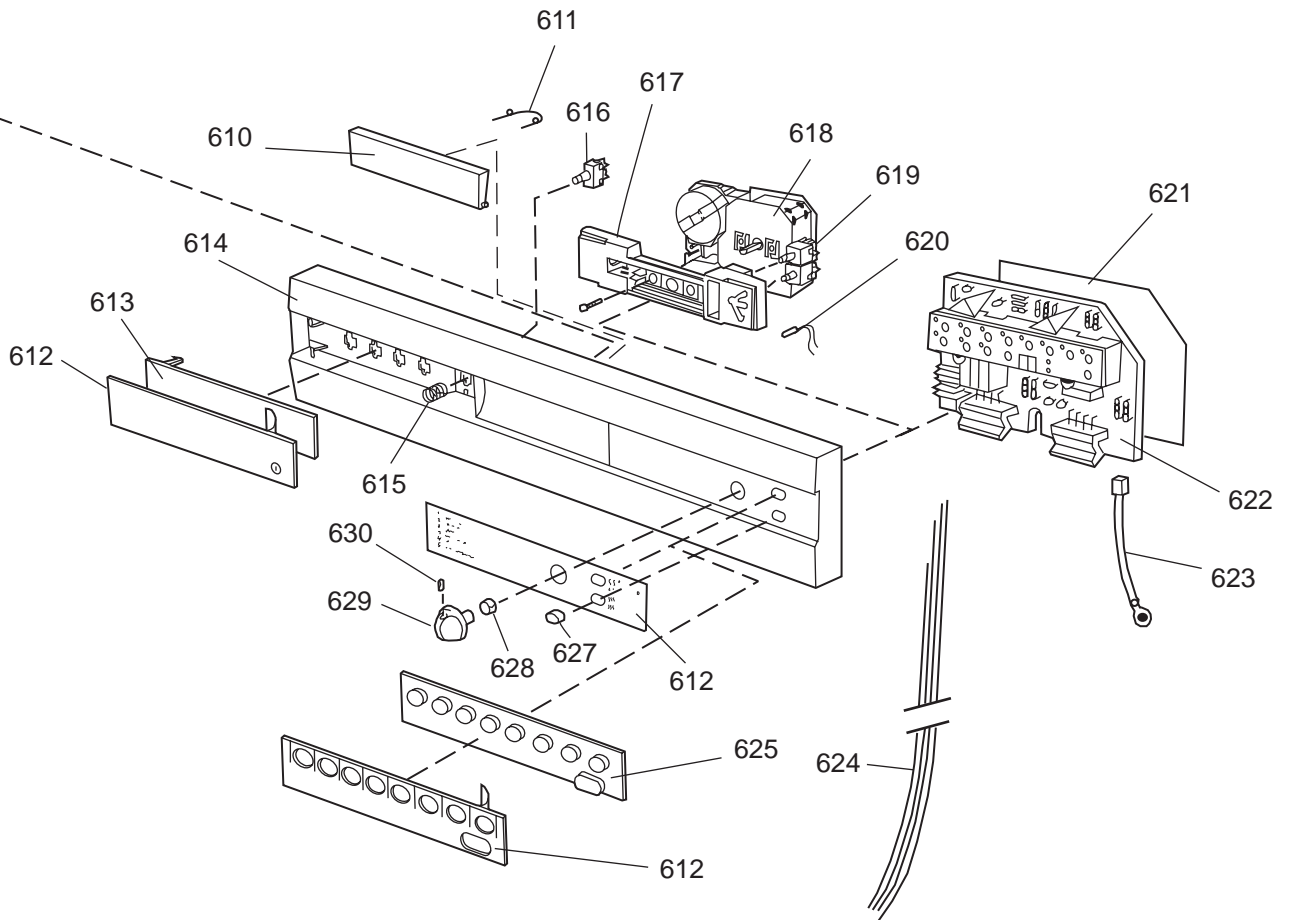

Datum
2003-03-24
Date

YTTERHÖLJE

CASING AND RELATED PARTS

Casing and related parts

ASKO, 1885 US - White Bi (DW955)

Pos	Spare part No.	Description	Qty	Comment
108	8059758-0	Toe Kick, White DW 05/06 US	1 Pcs	
108-a	8900944-0	Screw, white 20 torx	2 Pcs	
109	8070743	Insulation, Toe-Kick 05/06 D	1 Pcs	
110	8057526	Guard Plate DW05 & 06	1 Pcs	
110-a	8902357	Screw	4 Pcs	
111	8060041	Sealing strip, protect plte	1 Pcs	
112	8058486	Drip Guard Overflow 05/06 DW	1 Pcs	
113	8058353	Sound Absorb Guard	1 Pcs	
114	8057550	Spring Adj. Bracket 05/06 DW	2 Pcs	
114-a	8902131	Screw, disc.jh 11-99	2 Pcs	
115	8057549	Bracket/Toe Kick 05/06 DW	2 Pcs	
124	8070615	Sealing Lower Panel DW 05/06	1 Pcs	
125	8057100-S-0	Lower Panel, 05/06 DW	1 Pcs	
125-a	8900352	Screw Access Panel 05/06	2 Pcs	
125-b	8009769	Plug - Decor Frame White	4 Pcs	
126	8070612	Insul, lower panel 05 & 06 D	1 Pcs	

Datum
2003-03-24
Date

PANEL

CONTROL PANEL AND RELATED PARTS

Control panel and related parts

ASKO, 1885 US - White Bi (DW955)

Pos	Spare part No.	Description	Qty	Comment
601	8057541-0	Door Handle White 05/06 DW	1 Pcs	
602	8057545	Rotary catch, child safety '	1 Pcs	
603	8057546	SPRING, SafetyCatch 05/06 DW	1 Pcs	
604	8057544	Arm, SafetyCatch 05/06 DW	1 Pcs	
605	8057539	Bracket 4 Switch/Handle 05/0	1 Pcs	
605-a	8902085	Screw 20T for Plastic	2 Pcs	
606	8071098	Cover for Micro Switch	1 Pcs	
607	8055473	Door Switch - DW 05/06	1 Pcs	
608	8057542	Actuator, Doorswitch 05/06 D	1 Pcs	
609	8007078	Spring 02 Handle, DW	1 Pcs	
612	8070900-0	Decor Insert 1885 White	1 Pcs	
614	8071680-0	Front Panel Asko Compl.	1 Pcs	
614	8057538-0	back for decor insert	1 Pcs	
621	8060076	Cover, protective 05	1 Pcs	
622	8801201	Board, DW 05/06 (Not FI/Cust	1 Pcs	
622-a	8902053	Screw	2 Pcs	
623	8059767	Thermistor 05/06 DW	1 Pcs	
624	8071472	Cable 1885	1 Pcs	
624	8059861	BASIC HARNESS DOOR DW95E	1 Pc's	
624	8059865	Basic Harness	1 Pcs	
690	8073096	INSTR. GENERAL D/WASHER USA	1 Pc's	