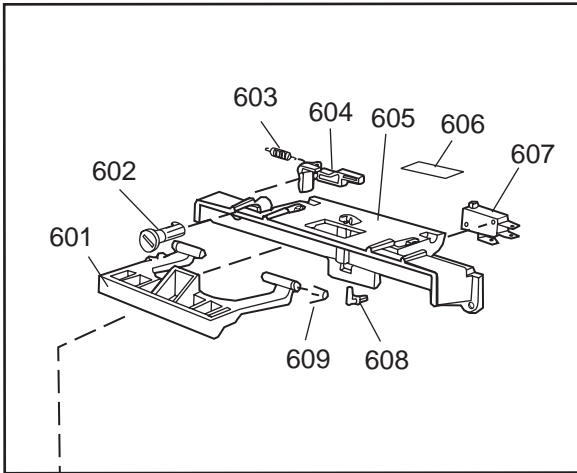

Casing and related parts

ASKO, 1885 US - White Bi (DW955)

Pos	Spare part No.	Description	Qty	Comment
108	8059758-0	Toe Kick, White DW 05/06 US	1 Pcs	
108-a	8900944-0	Screw, white 20 torx	2 Pcs	
109	8070743	Insulation, Toe-Kick 05/06 D	1 Pcs	
110	8057526	Guard Plate DW05 & 06	1 Pcs	
110-a	8902357	Screw	4 Pcs	
111	8060041	Sealing strip, protect plte	1 Pcs	
112	8058486	Drip Guard Overflow 05/06 DW	1 Pcs	
113	8058353	Sound Absorb Guard	1 Pcs	
114	8057550	Spring Adj. Bracket 05/06 DW	2 Pcs	
114-a	8902131	Screw, disc.jh 11-99	2 Pcs	
115	8057549	Bracket/Toe Kick 05/06 DW	2 Pcs	
124	8070615	Sealing Lower Panel DW 05/06	1 Pcs	
125	8057100-S-0	Lower Panel, 05/06 DW	1 Pcs	
125-a	8900352	Screw Access Panel 05/06	2 Pcs	
125-b	8009769	Plug - Decor Frame White	4 Pcs	
126	8070612	Insul, lower panel 05 & 06 D	1 Pcs	

Datum
2003-03-24
Date

PANEL

CONTROL PANEL AND RELATED PARTS

Control panel and related parts

ASKO, 1885 US - White Bi (DW955)

Pos	Spare part No.	Description	Qty	Comment
601	8057541-0	Door Handle White 05/06 DW	1 Pcs	
602	8057545	Rotary catch, child safety '	1 Pcs	
603	8057546	SPRING, SafetyCatch 05/06 DW	1 Pcs	
604	8057544	Arm, SafetyCatch 05/06 DW	1 Pcs	
605	8057539	Bracket 4 Switch/Handle 05/0	1 Pcs	
605-a	8902085	Screw 20T for Plastic	2 Pcs	
606	8071098	Cover for Micro Switch	1 Pcs	
607	8055473	Door Switch - DW 05/06	1 Pcs	
608	8057542	Actuator, Doorswitch 05/06 D	1 Pcs	
609	8007078	Spring 02 Handle, DW	1 Pcs	
612	8070900-0	Decor Insert 1885 White	1 Pcs	
614	8071680-0	Front Panel Asko Compl.	1 Pcs	
614	8057538-0	back for decor insert	1 Pcs	
621	8060076	Cover, protective 05	1 Pcs	
622	8801201	Board, DW 05/06 (Not FI/Cust	1 Pcs	
622-a	8902053	Screw	2 Pcs	
623	8059767	Thermistor 05/06 DW	1 Pcs	
624	8071472	Cable 1885	1 Pcs	
624	8059861	BASIC HARNESS DOOR DW95E	1 Pc's	
624	8059865	Basic Harness	1 Pcs	
690	8073096	INSTR. GENERAL D/WASHER USA	1 Pc's	