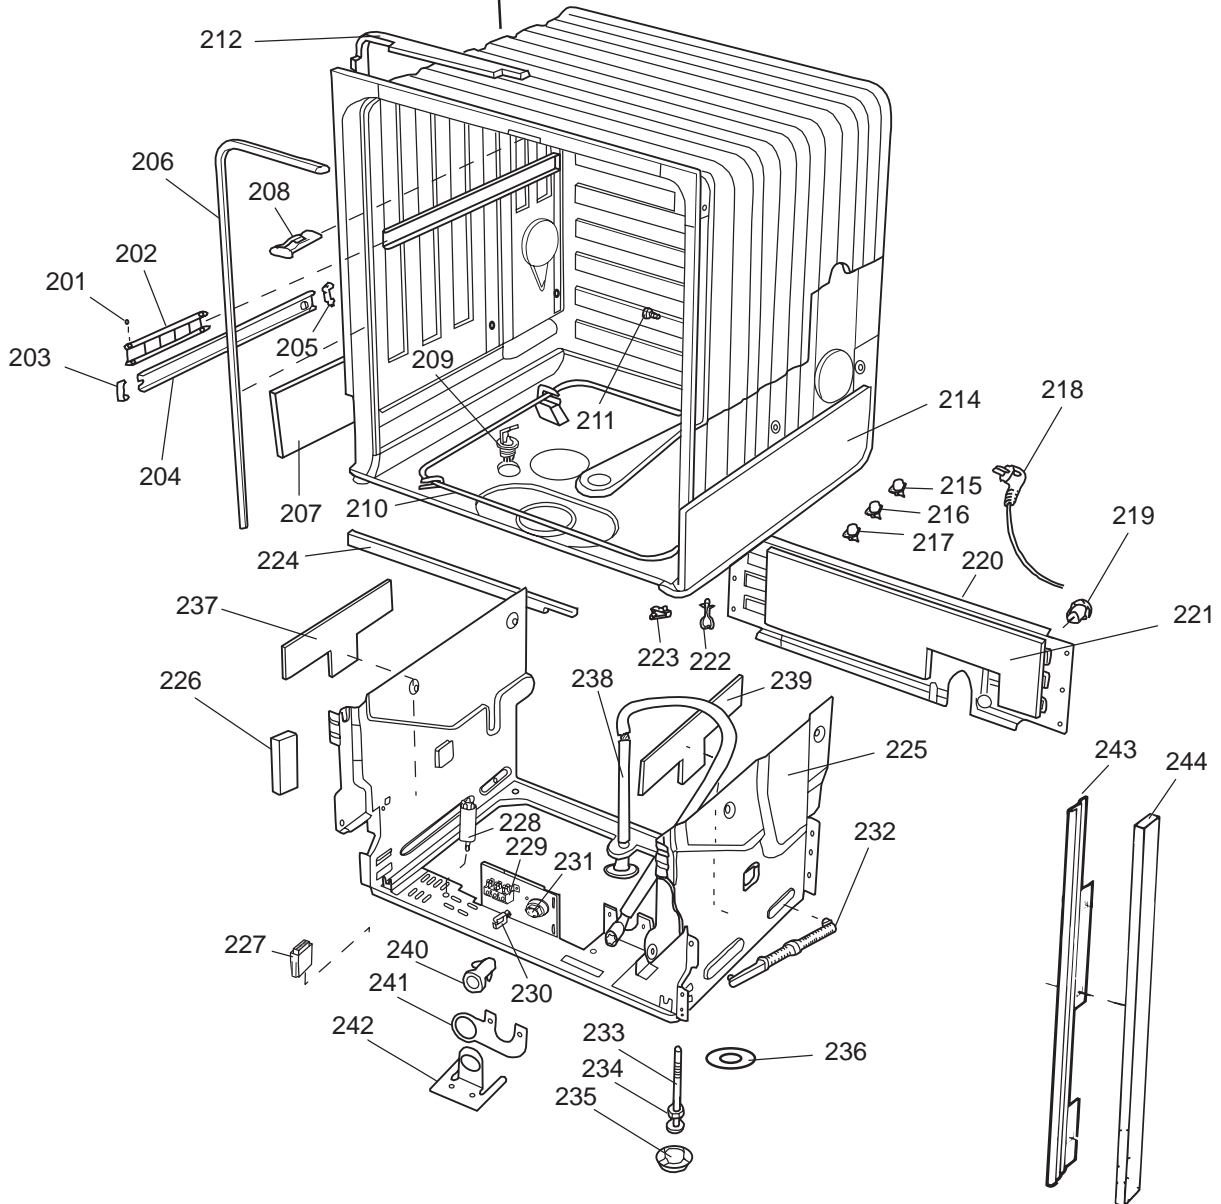

Datum

2003-03-24

Date

BEHÅLLARE

CONTAINER AND RELATED PARTS

Container and related parts

ASKO, 1885 US - White Bi (DW955)

Pos	Spare part No.	Description	Qty	Comment
201	8057977	Bearing Upper Rail 05/06 DW	8 Pcs	
202	8058638-77	Ball Holder, Upper Rail DW	2 Pcs	
203	8057979-77	Rack Stop Grey 05/06 DW	2 Pcs	
204	8057052	Guide Rail '05 '06 DW	2 Pcs	
205	8057978-77	Rail Stop - Back Grey 05/06	2 Pcs	
206	8057489	Tub Seal 05/06 DW	1 Pcs	
207	8060034	Sound absorbing slab,casing	1 Pcs	
208	8801098	Lock Catch Kit 05'06 D/W	1 Pcs	
210	8002370	Protective Collar	2 Pcs	
210	8057077	Heating Element DW 05/06 140	1 Pcs	
211	8901110	Screw w/O-Ring DW 05/06 25-T	4 Pcs	
212	8070613	Sealing Strip Casing	1 Pcs	
214	8060035	Sound absorbing slab,casing	1 Pcs	
216	8002579	T-Stat 05/06 DW Overheat	1 Pcs	
222	8070142	Cable holder, rear 05	1 Pcs	
223	8058495	Cable holder, door 05	1 Pcs	
224	8060033	Sound Absorb	1 Pcs	
225	8057523	Bottom and Side support '05	1 Pcs	
228	8058558	RFI 05/06 WM	1 Pcs	
229	8050251	Terminal Block DW All	1 Pcs	
229-a	8900357	Screw, terminal block	1 Pcs	
230	8059991	Cable holder, supply line 05	1 Pcs	
231	8006948	Grommet	1 Pcs	
232	8058491-77	Door Spring 05/06 for 0-7 lb	2 Pcs	
233	8057062	Subs to 8074877	4 Pcs	
234	8901156	Nut, Levelling Legs	4 Pcs	
235	8051957	Slide, foot 02 DW	2 Pcs	
236	8072119	Washer	4 Pcs	
239	8058352	Sound Absorb Outer	2 Pcs	
241	8060255	No longer Avail. po# 8008- H	1 Pcs	
242	8070495	Inlet Valve Mount	1 Pcs	
242-a	8900327	Screw 20 Torx, Self Tapping	2 Pcs	
243	8059761-0	Filler Strip - Left DW - Whi	1 Pcs	
243	8059762-0	Filler Strip, Right 05/06 DW	1 Pcs	
243-a	8900646	Screw 20 Torx SS	4 Pcs	
244	8070614	Insulation,fill strip 05&06	2 Pcs	
245	8054916	Reflector, light DW	1 Pcs	
246	8054915	Protection Lamp	1 Pcs	
247	8053087	Interior Light, Housing All	1 Pcs	
247-a	8901097	Screw, Terminal	1 Pcs	
247-b	8901242	Nut	1 Pcs	
247-c	8901413	Lock Washer, laundry tops	1 Pcs	
248	8901763	O-Ring, Interior Light All D	1 Pcs	
249	8053086	Lock Ring Light 05/06 DW	1 Pcs	
250	8901592	Filter Dryer Clip	2 Pcs	
251	8055148	Interior Light Bulb DW	1 Pcs	
252	8059968	Cable channel, light 05	1 Pcs	
253	8058469	Micro switch, light 05	1 Pcs	
254	8054907	BRACKET, LAMP SWITCH	1 Pcs	
254-a	8902087	Screw, Plastic Housing 20 To	1 Pcs	