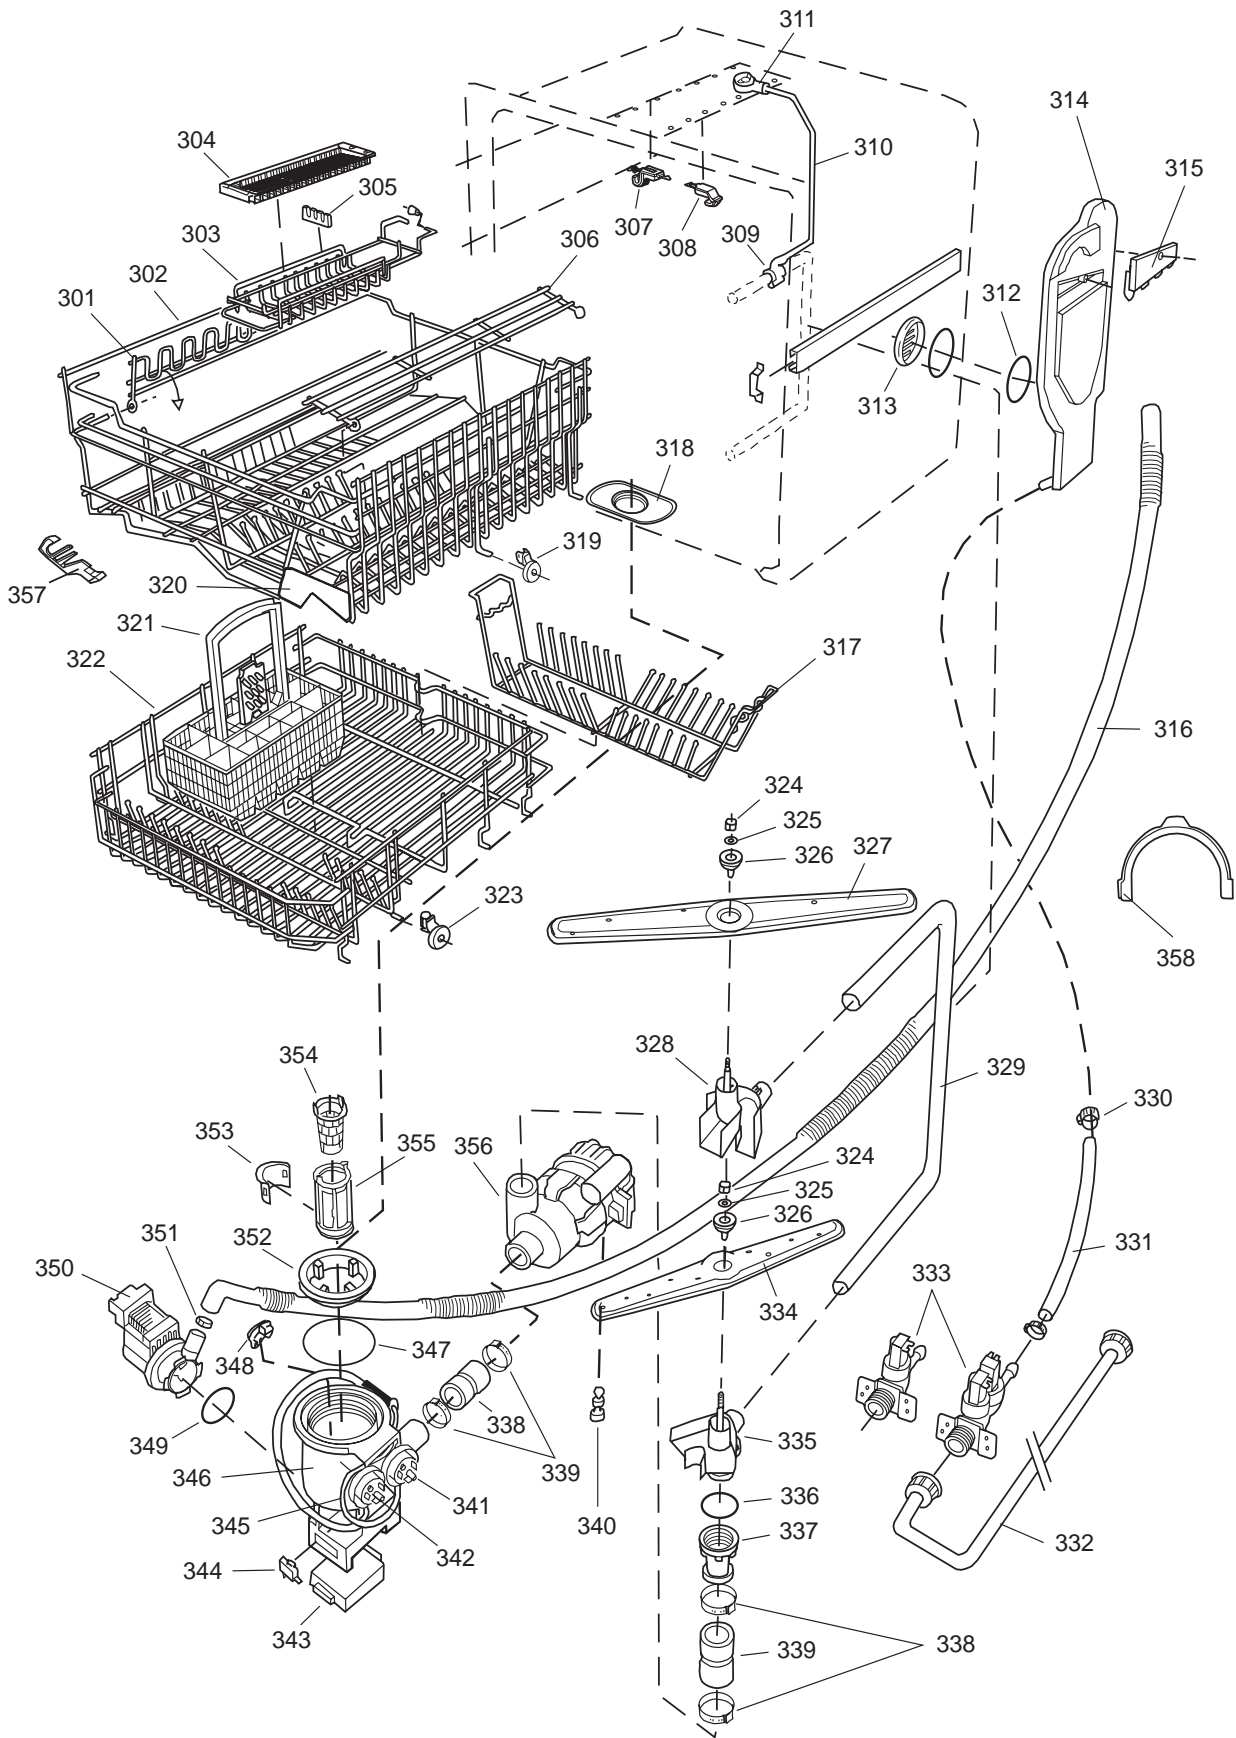

Datum

2003-03-24

Date

DISKSYSTEM

DISHWASHING SYSTEM

Dishwashing system

ASKO, 1885 US - White Bi (DW955)

Pos	Spare part No.	Description	Qty	Comment
301	8071337-36	Cup Shelf Wine Glass 05/06 D	1 Pcs	
302	8801199-36	Rack, Upper 05 & 06 DW	1 Pcs	with cup shelf
303	8057058-36	Basket knife box 05	1 Pcs	
304	8053376-77	Long Rack - Silverware Upper	1 Pcs	
305	8057505-77	Knife Holder DW 05/06	1 Pcs	
306	8071336-36	Cup Shelf 05/06 DW	1 Pcs	
307	8057502	Clip, Upper Knife Rack DW	1 Pcs	
308	8058453	Clip, Knife Basket 1800's DW	1 Pcs	
309	8057504-77	Spray Pipe Grommet Lower Gre	1 Pcs	
310	8057500	Spray pipe 05	1 Pcs	
311	8057503-77	Spray Pipe Grommet Upper Gra	1 Pcs	
313	8057536-77	Lockring Airbreak Gray	1 Pcs	
314	8057514	Sub To 8801234	1 Pcs	
316	8070304	Drain Hose 05/06 DW	1 Pcs	
316-a	8052239	Hose Clamp, Squeeze	1 Pcs	
316-b	8053642	Hose Clip	1 Pcs	
318	8059740	Strainer Upper 05/06 DW	1 Pcs	
319	8058498-77	Wheel, Upper Basket 05/06 DW	4 Pcs	
321	8801089-77	Cutlery Basket 05/06 DW	1 Pcs	
322	8801200-36	Lower Basket 05/06 DW	1 Pcs	
323	8009516-77	Rack Wheels Lower 05/06 DW	8 Pcs	
324	8901262	Nut for Spray Arm 05	2 Pcs	
325	8052095	Ceramic Washer, Spray Arm 05	2 Pcs	
326	8057070-77	Spray Arm Insert 05/06 DW	2 Pcs	
327	8072695	Spray Arm - Upper 05/06 DW	1 Pcs	
328	8057068-77	Spray Pipe Bearing Upper	1 Pcs	
329	8057063-D	Spray pipe w/upper cutlery	1 Pcs	
329	8057063	Spray pipe, inner 05	1 Pcs	
330	8052189	Hose Clamp, Squeeze	2 Pcs	
331	8070622	Ruber Hose	1 Pcs	
333	8072123	Fill Valve, Double 05/06 DW.	1 Pcs	
333-a	8902087	Screw, Plastic Housing 20 To	2 Pcs	
334	8072692	Spray Arm - Lower 05/06 DW	1 Pcs	
335	8057067-77	Lower Washarm Support 05/06	1 Pcs	
336	8901755	O-Ring Seal	1 Pcs	
337	8057069	Retainer Nut SprayArm 05/06	1 Pcs	
338	8052097	Hose Clamp, Circ. Pump 05/06	4 Pcs	
339	8057484	Hose, Circ. Pump 05/06 DW	2 Pcs	
340	8055095	BUFFER, Circumpump 03/04 DW	1 Pcs	
341	8071024	Level Switch 05/06 DW	1 Pcs	
343	8057053	Subs to 8075110	1 Pcs	
344	8060068	Micro Switch,Overfill 05/06	1 Pcs	
345	8058500	Hose Pressure Sw. 05/06 DW	1 Pcs	
346	8801123	Replaces 8075197-77. Sump 05	1 Pcs	
347	8058503	O-Ring, Sump 05/06 DW	1 Pcs	
348	8057487-79	Sump Plug DW 05/06 Cleanout	1 Pcs	
349	8002584	O-Ring, Drain Pump 05/06 DW	1 Pcs	
350	8072032	Drain Pump 05/06 DW	1 Pcs	
351	8052239	Hose Clamp, Squeeze	1 Pcs	
352	8057488	Locking ring, bottom well 05	1 Pcs	
353	8058454	Cover Str. Basket 05/06 DW	1 Pcs	
354	8057972-77	Strainer Basket Grey 05/06 D	1 Pcs	
355	8057486-77	Filter, fine 05 & 06 DW	1 Pcs	
356	8071250	Circ. Pump 05/06 DW	1 Pcs	
356-a	8075380	capacitor D3000	1 Pcs	
358	8072528-77	Holder Outlet Hose	1 Pcs	
358	8050805	GOOSE NECK for DRAIN HOSE	1 Pcs