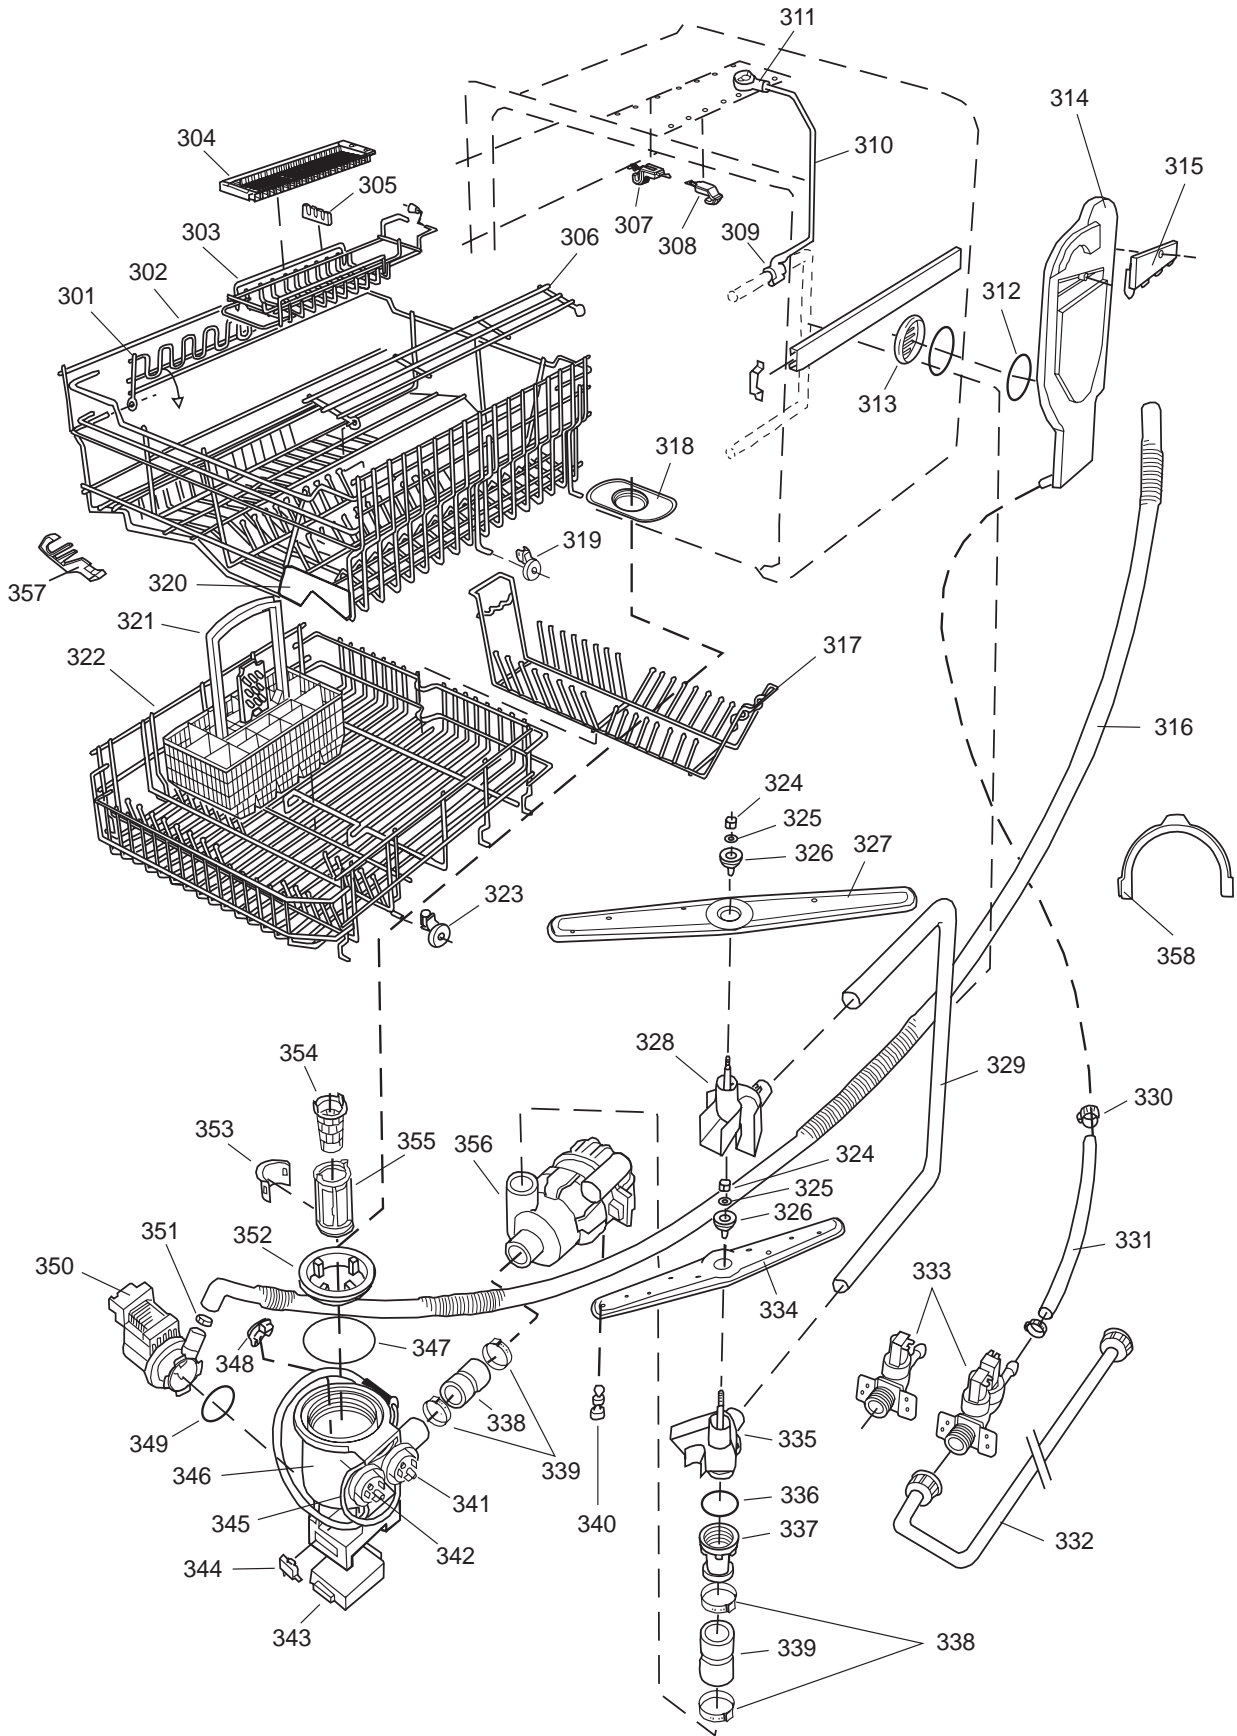

Datum

2003-03-24

Date

DISKSYSTEM

DISHWASHING SYSTEM

Dishwashing system

ASKO, 1885 US - White Bi (DW955)

Pos	Spare part No.	Description	Qty	Comment
301	8071337-36	Cup Shelf Wine Glass 05/06 D	1 Pcs	
302	8801199-36	Rack, Upper 05 & 06 DW	1 Pcs	with cup shelf
303	8057058-36	Basket knife box 05	1 Pcs	
304	8053376-77	Long Rack - Silverware Upper	1 Pcs	
305	8057505-77	Knife Holder DW 05/06	1 Pcs	
306	8071336-36	Cup Shelf 05/06 DW	1 Pcs	
307	8057502	Clip, Upper Knife Rack DW	1 Pcs	
308	8058453	Clip, Knife Basket 1800's DW	1 Pcs	
309	8057504-77	Spray Pipe Grommet Lower Gre	1 Pcs	
310	8057500	Spray pipe 05	1 Pcs	
311	8057503-77	Spray Pipe Grommet Upper Gra	1 Pcs	
313	8057536-77	Lockring Airbreak Gray	1 Pcs	
314	8057514	Sub To 8801234	1 Pcs	
316	8070304	Drain Hose 05/06 DW	1 Pcs	
316-a	8052239	Hose Clamp, Squeeze	1 Pcs	
316-b	8053642	Hose Clip	1 Pcs	
318	8059740	Strainer Upper 05/06 DW	1 Pcs	
319	8058498-77	Wheel, Upper Basket 05/06 DW	4 Pcs	
321	8801089-77	Cutlery Basket 05/06 DW	1 Pcs	
322	8801200-36	Lower Basket 05/06 DW	1 Pcs	
323	8009516-77	Rack Wheels Lower 05/06 DW	8 Pcs	
324	8901262	Nut for Spray Arm 05	2 Pcs	
325	8052095	Ceramic Washer, Spray Arm 05	2 Pcs	
326	8057070-77	Spray Arm Insert 05/06 DW	2 Pcs	
327	8072695	Spray Arm - Upper 05/06 DW	1 Pcs	
328	8057068-77	Spray Pipe Bearing Upper	1 Pcs	
329	8057063-D	Spray pipe w/upper cutlery	1 Pcs	
329	8057063	Spray pipe, inner 05	1 Pcs	
330	8052189	Hose Clamp, Squeeze	2 Pcs	
331	8070622	Ruber Hose	1 Pcs	
333	8072123	Fill Valve, Double 05/06 DW.	1 Pcs	
333-a	8902087	Screw, Plastic Housing 20 To	2 Pcs	
334	8072692	Spray Arm - Lower 05/06 DW	1 Pcs	
335	8057067-77	Lower Washarm Support 05/06	1 Pcs	
336	8901755	O-Ring Seal	1 Pcs	
337	8057069	Retainer Nut SprayArm 05/06	1 Pcs	
338	8052097	Hose Clamp, Circ. Pump 05/06	4 Pcs	
339	8057484	Hose, Circ. Pump 05/06 DW	2 Pcs	
340	8055095	BUFFER, Circumpump 03/04 DW	1 Pcs	
341	8071024	Level Switch 05/06 DW	1 Pcs	
343	8057053	Subs to 8075110	1 Pcs	
344	8060068	Micro Switch,Overfill 05/06	1 Pcs	
345	8058500	Hose Pressure Sw. 05/06 DW	1 Pcs	
346	8801123	Replaces 8075197-77. Sump 05	1 Pcs	
347	8058503	O-Ring, Sump 05/06 DW	1 Pcs	
348	8057487-79	Sump Plug DW 05/06 Cleanout	1 Pcs	
349	8002584	O-Ring, Drain Pump 05/06 DW	1 Pcs	
350	8072032	Drain Pump 05/06 DW	1 Pcs	
351	8052239	Hose Clamp, Squeeze	1 Pcs	
352	8057488	Locking ring, bottom well 05	1 Pcs	
353	8058454	Cover Str. Basket 05/06 DW	1 Pcs	
354	8057972-77	Strainer Basket Grey 05/06 D	1 Pcs	
355	8057486-77	Filter, fine 05 & 06 DW	1 Pcs	
356	8071250	Circ. Pump 05/06 DW	1 Pcs	
356-a	8075380	capacitor D3000	1 Pcs	
358	8072528-77	Holder Outlet Hose	1 Pcs	
358	8050805	GOOSE NECK for DRAIN HOSE	1 Pcs