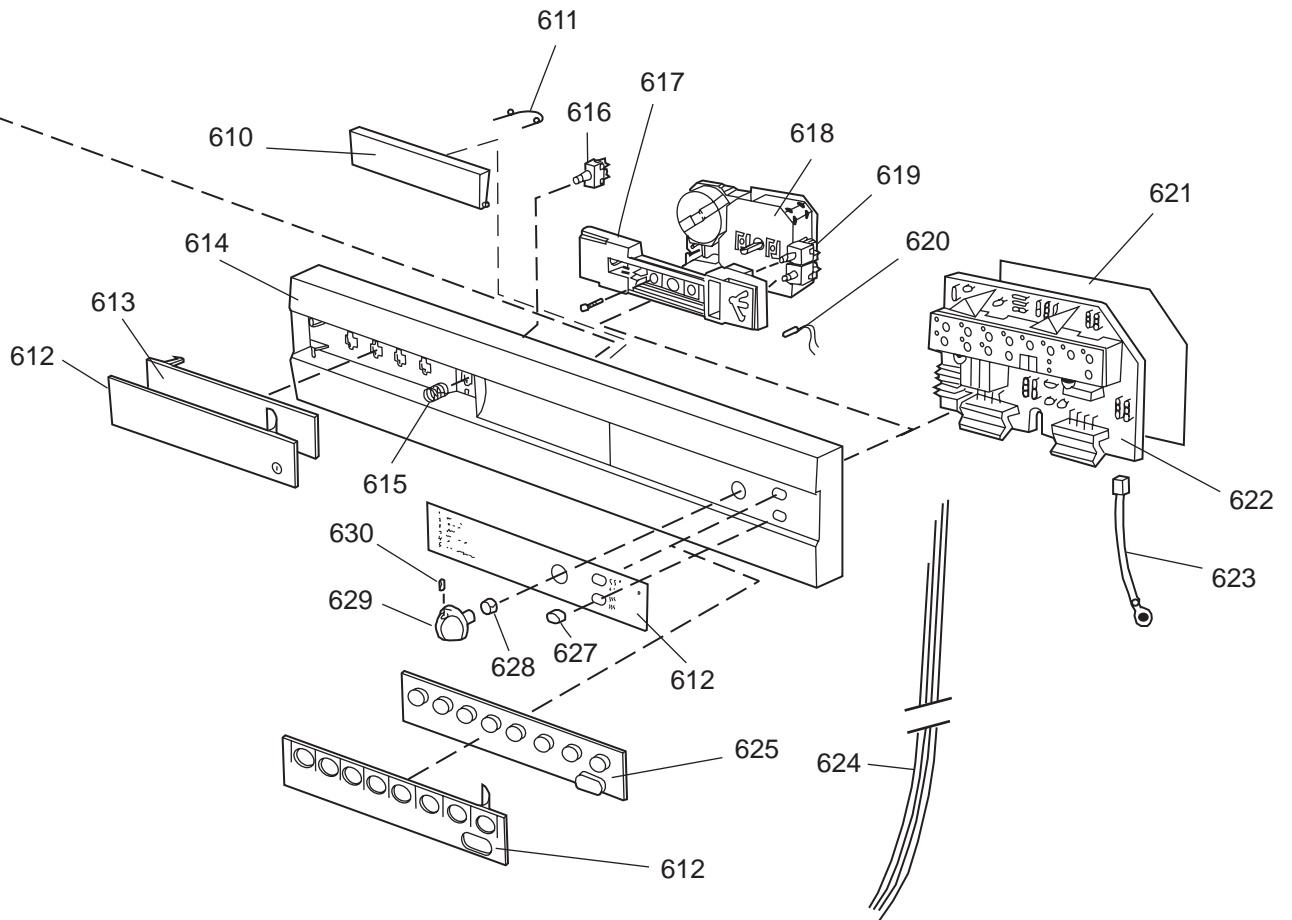

Casing and related parts

ASKO, 1885 US - White Bi (DW955)

Pos	Spare part No.	Description	Qty	Comment
108	8059758-0	Toe Kick, White DW 05/06 US	1 Pcs	
108-a	8900944-0	Screw, white 20 torx	2 Pcs	
109	8070743	Insulation, Toe-Kick 05/06 D	1 Pcs	
110	8057526	Guard Plate DW05 & 06	1 Pcs	
110-a	8902357	Screw	4 Pcs	
111	8060041	Sealing strip, protect plte	1 Pcs	
112	8058486	Drip Guard Overflow 05/06 DW	1 Pcs	
113	8058353	Sound Absorb Guard	1 Pcs	
114	8057550	Spring Adj. Bracket 05/06 DW	2 Pcs	
114-a	8902131	Screw, disc.jh 11-99	2 Pcs	
115	8057549	Bracket/Toe Kick 05/06 DW	2 Pcs	
124	8070615	Sealing Lower Panel DW 05/06	1 Pcs	
125	8057100-S-0	Lower Panel, 05/06 DW	1 Pcs	
125-a	8900352	Screw Access Panel 05/06	2 Pcs	
125-b	8009769	Plug - Decor Frame White	4 Pcs	
126	8070612	Insul, lower panel 05 & 06 D	1 Pcs	

Datum
2003-03-24
Date

PANEL

CONTROL PANEL AND RELATED PARTS

Control panel and related parts

ASKO, 1885 US - White Bi (DW955)

Pos	Spare part No.	Description	Qty	Comment
601	8057541-0	Door Handle White 05/06 DW	1 Pcs	
602	8057545	Rotary catch, child safety '	1 Pcs	
603	8057546	SPRING, SafetyCatch 05/06 DW	1 Pcs	
604	8057544	Arm, SafetyCatch 05/06 DW	1 Pcs	
605	8057539	Bracket 4 Switch/Handle 05/0	1 Pcs	
605-a	8902085	Screw 20T for Plastic	2 Pcs	
606	8071098	Cover for Micro Switch	1 Pcs	
607	8055473	Door Switch - DW 05/06	1 Pcs	
608	8057542	Actuator, Doorswitch 05/06 D	1 Pcs	
609	8007078	Spring 02 Handle, DW	1 Pcs	
612	8070900-0	Decor Insert 1885 White	1 Pcs	
614	8071680-0	Front Panel Asko Compl.	1 Pcs	
614	8057538-0	back for decor insert	1 Pcs	
621	8060076	Cover, protective 05	1 Pcs	
622	8801201	Board, DW 05/06 (Not FI/Cust	1 Pcs	
622-a	8902053	Screw	2 Pcs	
623	8059767	Thermistor 05/06 DW	1 Pcs	
624	8071472	Cable 1885	1 Pcs	
624	8059861	BASIC HARNESS DOOR DW95E	1 Pc's	
624	8059865	Basic Harness	1 Pcs	
690	8073096	INSTR. GENERAL D/WASHER USA	1 Pc's	