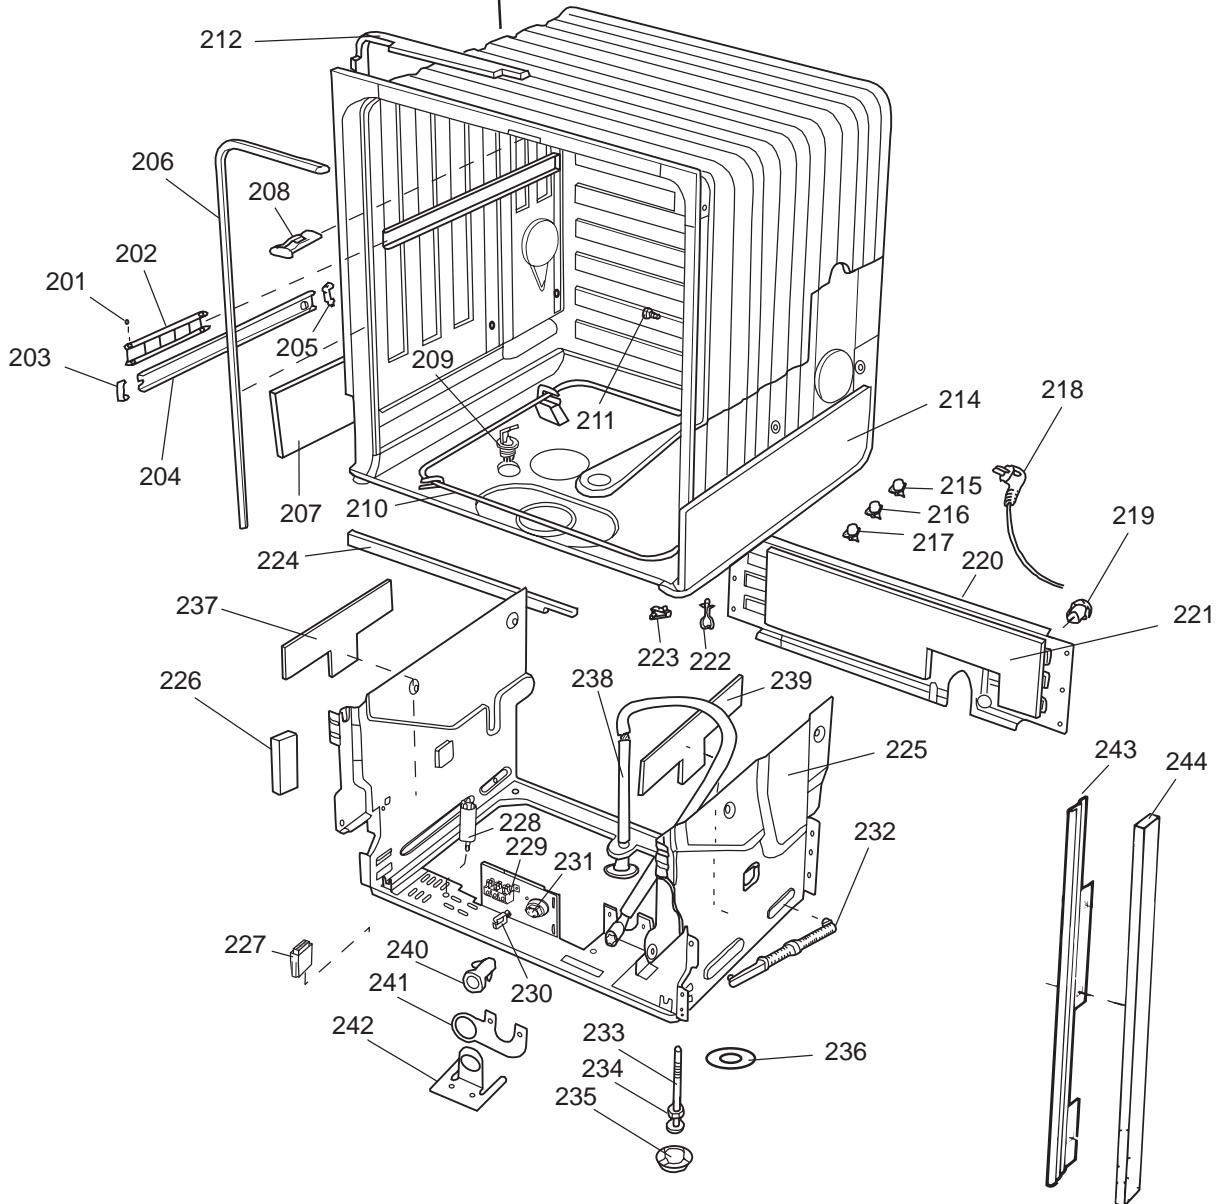

Datum
2003-03-24
Date

BEHÅLLARE

CONTAINER AND RELATED PARTS

Container and related parts

ASKO, 1895 US - Black SI (DW955)

Pos	Spare part No.	Description	Qty	Comment
201	8057977	Bearing Upper Rail 05/06 DW	8 Pcs	
202	8058638-77	Ball Holder, Upper Rail DW	2 Pcs	
203	8057979-77	Rack Stop Grey 05/06 DW	2 Pcs	
204	8057052	Guide Rail '05 '06 DW	2 Pcs	
205	8057978-77	Rail Stop - Back Grey 05/06	2 Pcs	
206	8057489	Tub Seal 05/06 DW	1 Pcs	
207	8060034	Sound absorbing slab,casing	1 Pcs	
208	8801098	Lock Catch Kit 05'06 D/W	1 Pcs	
210	8002370	Protective Collar	2 Pcs	
210	8057077	Heating Element DW 05/06 140	1 Pcs	
211	8901110	Screw w/O-Ring DW 05/06 25-T	4 Pcs	
212	8060065	Sealing Strip '05	1 Pcs	
212	8060066	Sealing Strip, casing '05	1 Pcs	
214	8060035	Sound absorbing slab,casing	1 Pcs	
216	8002579	T-Stat 05/06 DW Overheat	1 Pcs	
222	8070142	Cable holder, rear 05	1 Pcs	
223	8058495	Cable holder, door 05	1 Pcs	
224	8060033	Sound Absorb	1 Pcs	
225	8057523	Bottom and Side support '05	1 Pcs	
226	8060038	Sound absorb, slab motor '05	2 Pcs	
228	8058558	RFI 05/06 WM	1 Pcs	
229	8050251	Terminal Block DW All	1 Pcs	
229-a	8900357	Screw, terminal block	1 Pcs	
230	8059991	Cable holder, supply line 05	1 Pcs	
231	8006948	Grommet	1 Pcs	
232	8060232-77	Door Spring - Heavy Duty DW	2 Pcs	
233	8057062	Subs to 8074877	4 Pcs	
234	8901156	Nut, Levelling Legs	4 Pcs	
235	8051957	Slide, foot 02 DW	2 Pcs	
236	8072119	Washer	4 Pcs	
239	8058352	Sound Absorb Outer	2 Pcs	
241	8060255	No longer Avail. po# 8008- H	1 Pcs	
242	8070495	Inlet Valve Mount	1 Pcs	
242-a	8900327	Screw 20 Torx, Self Tapping	2 Pcs	
245	8054916	Reflector, light DW	1 Pcs	
246	8054915	Protection Lamp	1 Pcs	
247	8053087	Interior Light, Housing All	1 Pcs	
247-a	8901097	Screw, Terminal	1 Pcs	
247-b	8901242	Nut	1 Pcs	
247-c	8901413	Lock Washer, laundry tops	1 Pcs	
248	8901763	O-Ring, Interior Light All D	1 Pcs	
249	8053086	Lock Ring Light 05/06 DW	1 Pcs	
250	8901592	Filter Dryer Clip	2 Pcs	
251	8055148	Interior Light Bulb DW	1 Pcs	
252	8059968	Cable channel, light 05	1 Pcs	
253	8058469	Micro switch, light 05	1 Pcs	
254	8054907	BRACKET, LAMP SWITCH	1 Pcs	
254-a	8902087	Screw, Plastic Housing 20 To	1 Pcs