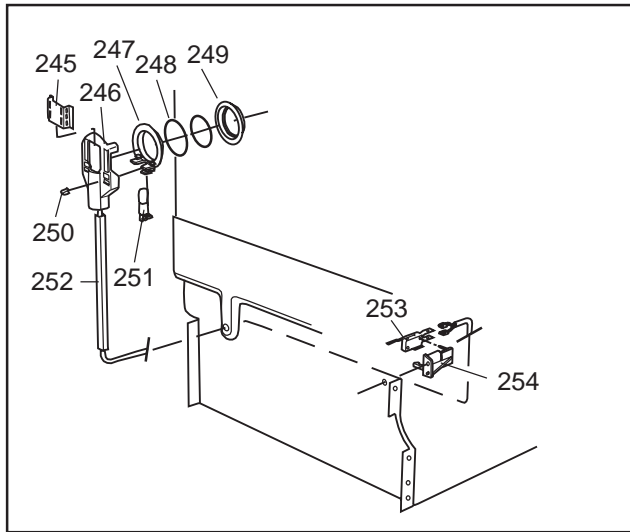

Datum
2003-03-24
Date

BEHÅLLARE

CONTAINER AND RELATED PARTS

Container and related parts

ASKO, 1895 US - Black SI (DW955)

Pos	Spare part No.	Description	Qty	Comment
201	8057977	Bearing Upper Rail 05/06 DW	8 Pcs	
202	8058638-77	Ball Holder, Upper Rail DW	2 Pcs	
203	8057979-77	Rack Stop Grey 05/06 DW	2 Pcs	
204	8057052	Guide Rail '05 '06 DW	2 Pcs	
205	8057978-77	Rail Stop - Back Grey 05/06	2 Pcs	
206	8057489	Tub Seal 05/06 DW	1 Pcs	
207	8060034	Sound absorbing slab,casing	1 Pcs	
208	8801098	Lock Catch Kit 05'06 D/W	1 Pcs	
210	8002370	Protective Collar	2 Pcs	
210	8057077	Heating Element DW 05/06 140	1 Pcs	
211	8901110	Screw w/O-Ring DW 05/06 25-T	4 Pcs	
212	8060065	Sealing Strip '05	1 Pcs	
212	8060066	Sealing Strip, casing '05	1 Pcs	
214	8060035	Sound absorbing slab,casing	1 Pcs	
216	8002579	T-Stat 05/06 DW Overheat	1 Pcs	
222	8070142	Cable holder, rear 05	1 Pcs	
223	8058495	Cable holder, door 05	1 Pcs	
224	8060033	Sound Absorb	1 Pcs	
225	8057523	Bottom and Side support '05	1 Pcs	
226	8060038	Sound absorb, slab motor '05	2 Pcs	
228	8058558	RFI 05/06 WM	1 Pcs	
229	8050251	Terminal Block DW All	1 Pcs	
229-a	8900357	Screw, terminal block	1 Pcs	
230	8059991	Cable holder, supply line 05	1 Pcs	
231	8006948	Grommet	1 Pcs	
232	8060232-77	Door Spring - Heavy Duty DW	2 Pcs	
233	8057062	Subs to 8074877	4 Pcs	
234	8901156	Nut, Levelling Legs	4 Pcs	
235	8051957	Slide, foot 02 DW	2 Pcs	
236	8072119	Washer	4 Pcs	
239	8058352	Sound Absorb Outer	2 Pcs	
241	8060255	No longer Avail. po# 8008- H	1 Pcs	
242	8070495	Inlet Valve Mount	1 Pcs	
242-a	8900327	Screw 20 Torx, Self Tapping	2 Pcs	
245	8054916	Reflector, light DW	1 Pcs	
246	8054915	Protection Lamp	1 Pcs	
247	8053087	Interior Light, Housing All	1 Pcs	
247-a	8901097	Screw, Terminal	1 Pcs	
247-b	8901242	Nut	1 Pcs	
247-c	8901413	Lock Washer, laundry tops	1 Pcs	
248	8901763	O-Ring, Interior Light All D	1 Pcs	
249	8053086	Lock Ring Light 05/06 DW	1 Pcs	
250	8901592	Filter Dryer Clip	2 Pcs	
251	8055148	Interior Light Bulb DW	1 Pcs	
252	8059968	Cable channel, light 05	1 Pcs	
253	8058469	Micro switch, light 05	1 Pcs	
254	8054907	BRACKET, LAMP SWITCH	1 Pcs	
254-a	8902087	Screw, Plastic Housing 20 To	1 Pcs