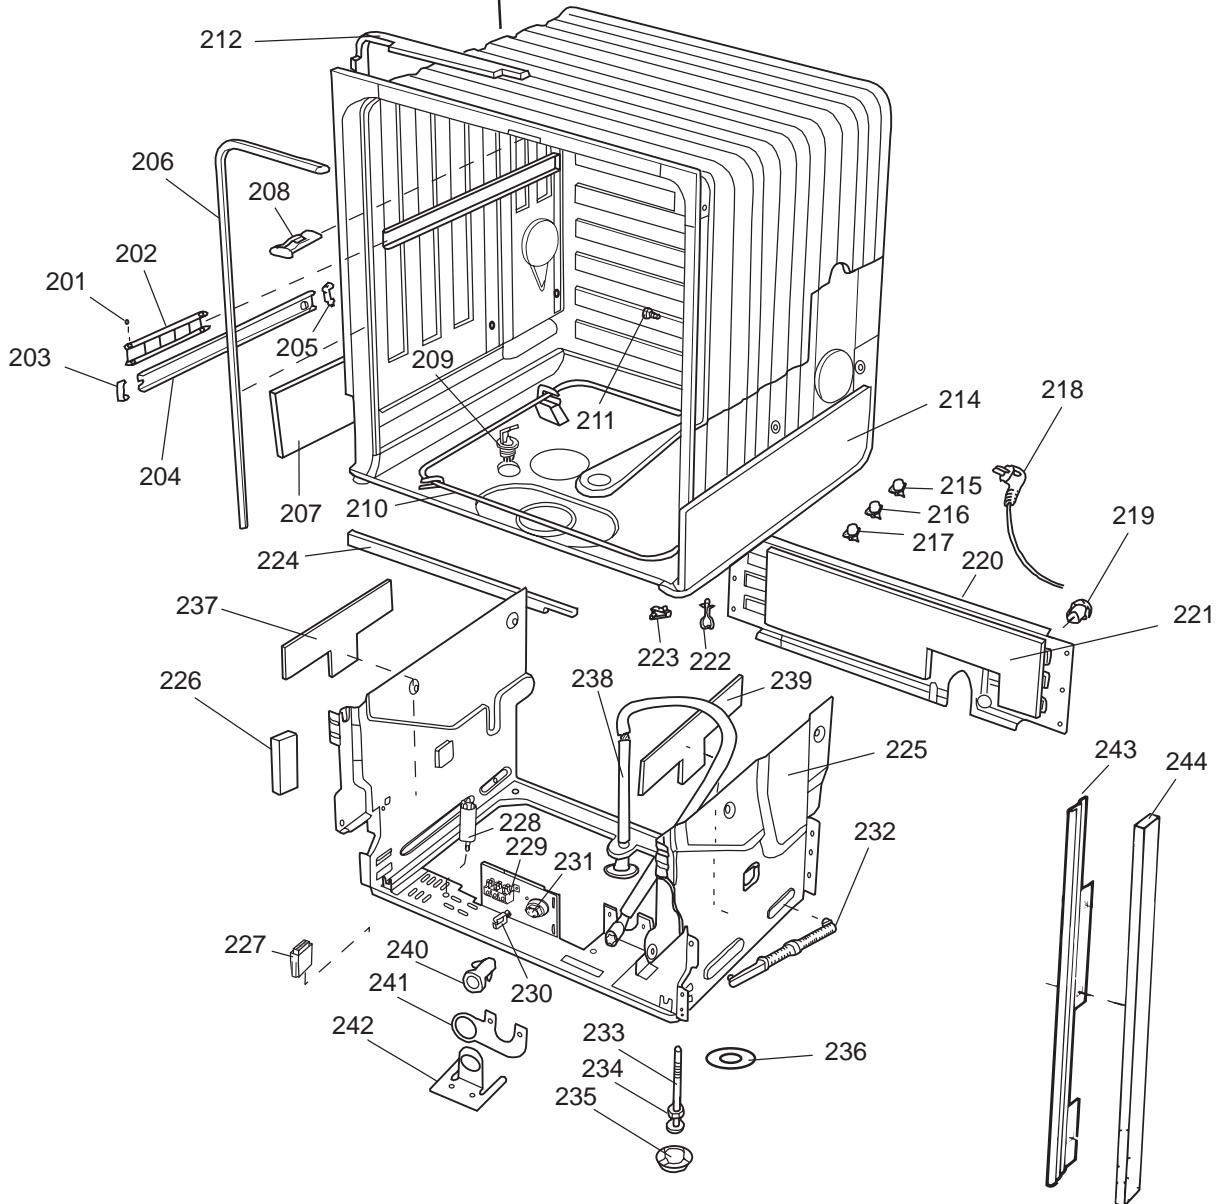

Datum
2003-03-24
Date

BEHÅLLARE

CONTAINER AND RELATED PARTS

Container and related parts

ASKO, 1895 US - White SI (DW955)

Pos	Spare part No.	Description	Qty	Comment
201	8057977	Bearing Upper Rail 05/06 DW	8 Pcs	
202	8058638-77	Ball Holder, Upper Rail DW	2 Pcs	
203	8057979-77	Rack Stop Grey 05/06 DW	2 Pcs	
204	8057052	Guide Rail '05 '06 DW	2 Pcs	
205	8057978-77	Rail Stop - Back Grey 05/06	2 Pcs	
206	8057489	Tub Seal 05/06 DW	1 Pcs	
207	8060034	Sound absorbing slab,casing	1 Pcs	
208	8801098	Lock Catch Kit 05'06 D/W	1 Pcs	
210	8002370	Protective Collar	2 Pcs	
210	8057077	Heating Element DW 05/06 140	1 Pcs	
211	8901110	Screw w/O-Ring DW 05/06 25-T	4 Pcs	
212	8060065	Sealing Strip '05	1 Pcs	
212	8060066	Sealing Strip, casing '05	1 Pcs	
214	8060035	Sound absorbing slab,casing	1 Pcs	
216	8002579	T-Stat 05/06 DW Overheat	1 Pcs	
222	8070142	Cable holder, rear 05	1 Pcs	
223	8058495	Cable holder, door 05	1 Pcs	
224	8060033	Sound Absorb	1 Pcs	
225	8057523	Bottom and Side support '05	1 Pcs	
226	8060038	Sound absorb, slab motor '05	2 Pcs	
228	8058558	RFI 05/06 WM	1 Pcs	
229	8050251	Terminal Block DW All	1 Pcs	
229-a	8900357	Screw, terminal block	1 Pcs	
230	8059991	Cable holder, supply line 05	1 Pcs	
231	8006948	Grommet	1 Pcs	
232	8060232-77	Door Spring - Heavy Duty DW	2 Pcs	
233	8057062	Subs to 8074877	4 Pcs	
234	8901156	Nut, Levelling Legs	4 Pcs	
235	8051957	Slide, foot 02 DW	2 Pcs	
236	8072119	Washer	4 Pcs	
239	8058352	Sound Absorb Outer	2 Pcs	
241	8060255	No longer Avail. po# 8008- H	1 Pcs	
242	8070495	Inlet Valve Mount	1 Pcs	
242-a	8900327	Screw 20 Torx, Self Tapping	2 Pcs	
245	8054916	Reflector, light DW	1 Pcs	
246	8054915	Protection Lamp	1 Pcs	
247	8053087	Interior Light, Housing All	1 Pcs	
247-a	8901097	Screw, Terminal	1 Pcs	
247-b	8901242	Nut	1 Pcs	
247-c	8901413	Lock Washer, laundry tops	1 Pcs	
248	8901763	O-Ring, Interior Light All D	1 Pcs	
249	8053086	Lock Ring Light 05/06 DW	1 Pcs	
250	8901592	Filter Dryer Clip	2 Pcs	
251	8055148	Interior Light Bulb DW	1 Pcs	
252	8059968	Cable channel, light 05	1 Pcs	
253	8058469	Micro switch, light 05	1 Pcs	
254	8054907	BRACKET, LAMP SWITCH	1 Pcs	
254-a	8902087	Screw, Plastic Housing 20 To	1 Pcs	