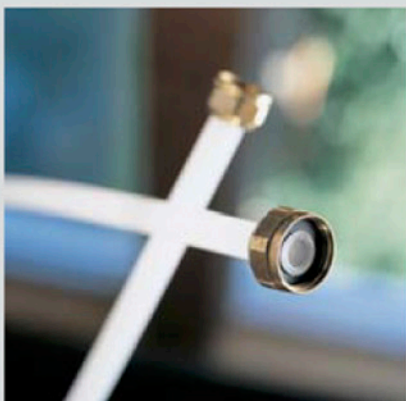

ASKO
BUILT TO LAST LONGER

Spare Parts Catalogue

Dishwashers \ 05 Generation
Type: DW955
Model: 1895 US White SI

Prod. No: 1071895
November 15th 2004

AM Appliances Group

P.O. Box 851805 • Richardson • TX 75085-1805
789 N. Grove Road • Suite 103 • Richardson • TX 75081