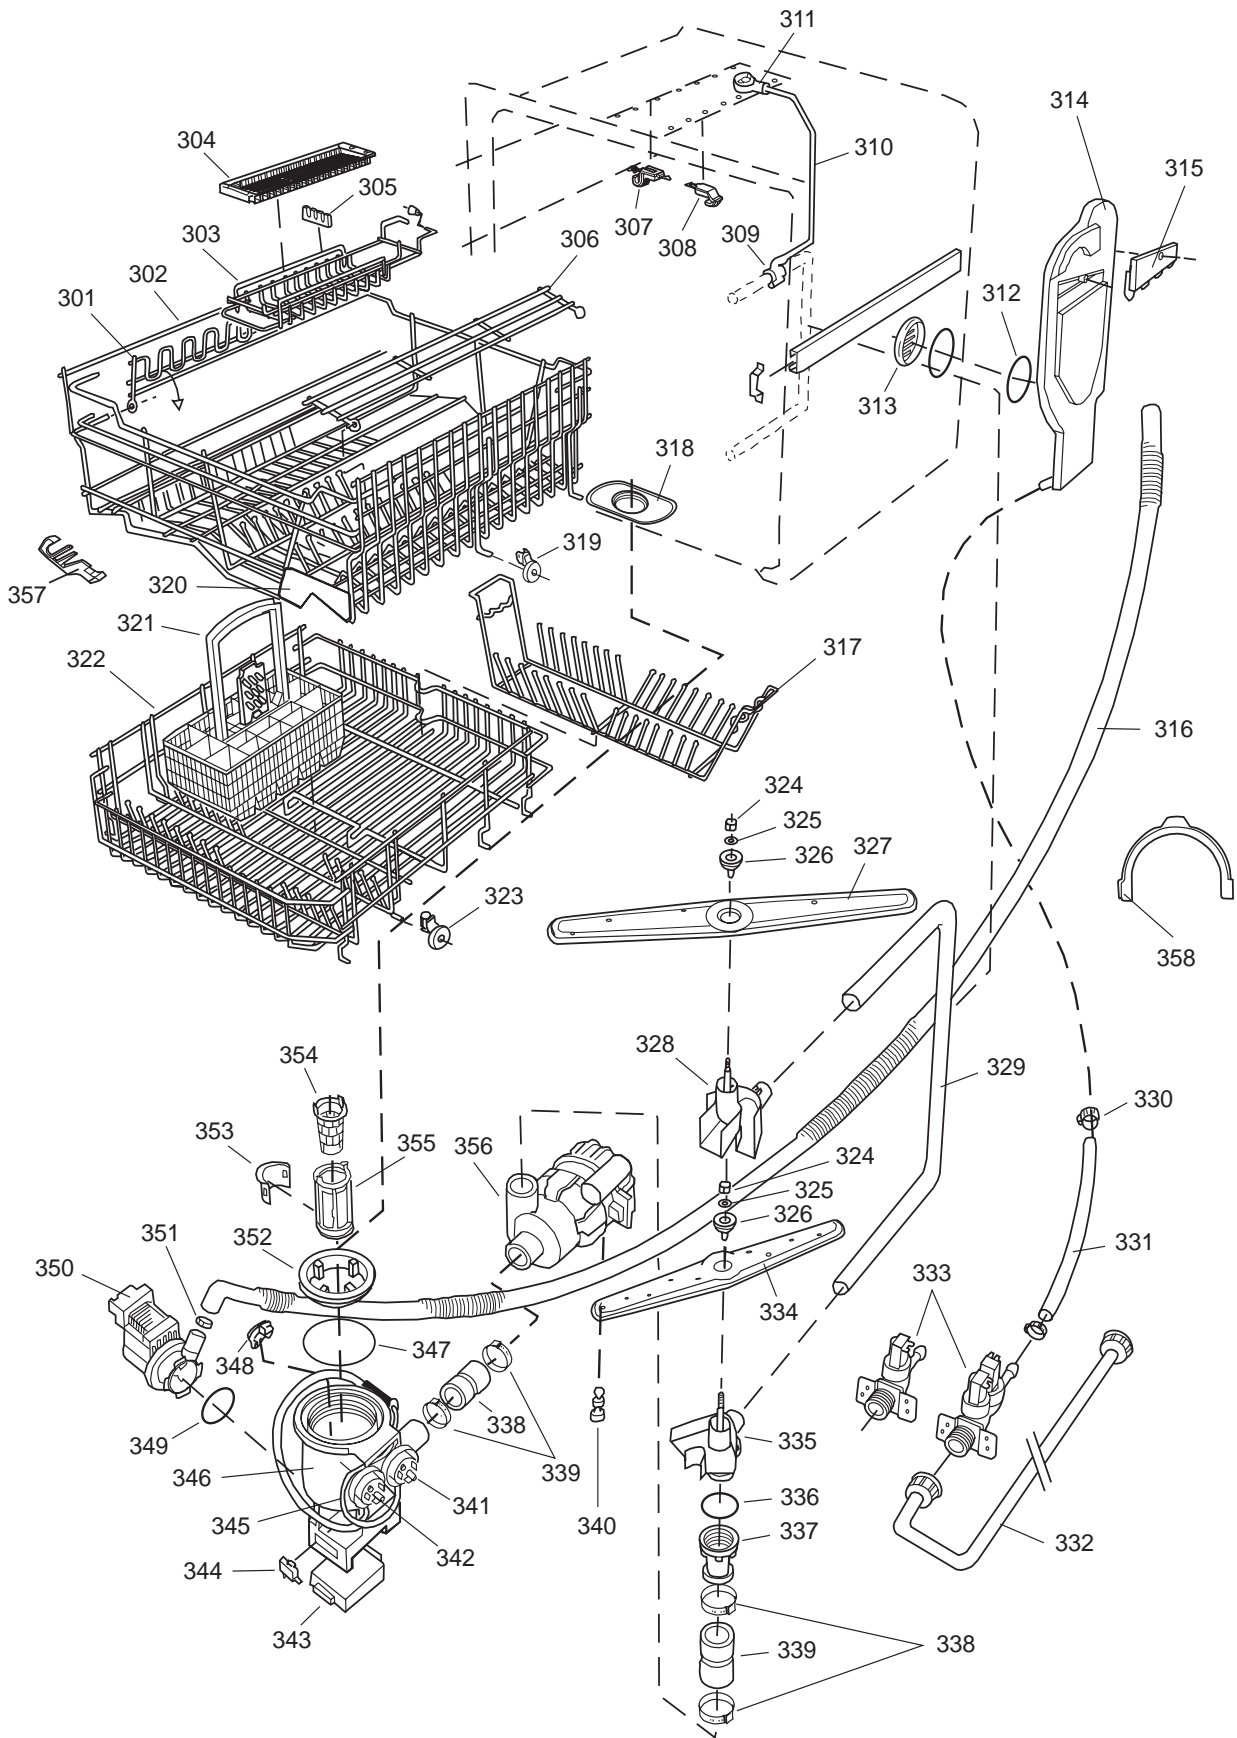

Datum
2003-03-24
Date

DISKSYSTEM

DISHWASHING SYSTEM

Dishwashing system

ASKO, 1895 US - White SI (DW955)

Pos	Spare part No.	Description	Qty	Comment
301	8071337-36	Cup Shelf Wine Glass 05/06 D	1 Pcs	
302	8801199-36	Rack, Upper 05 & 06 DW	1 Pcs	with cup shelf
303	8057058-36	Basket knife box 05	1 Pcs	
304	8053376-77	Long Rack - Silverware Upper	1 Pcs	
305	8057505-77	Knife Holder DW 05/06	1 Pcs	
306	8071336-36	Cup Shelf 05/06 DW	1 Pcs	
307	8057502	Clip, Upper Knife Rack DW	1 Pcs	
308	8058453	Clip, Knife Basket 1800's DW	1 Pcs	
309	8057504-77	Spray Pipe Grommet Lower Gre	1 Pcs	
310	8057500	Spray pipe 05	1 Pcs	
311	8057503-77	Spray Pipe Grommet Upper Gra	1 Pcs	
313	8057536-77	Lockring Airbreak Gray	1 Pcs	
314	8057514	Sub To 8801234	1 Pcs	
316	8070304	Drain Hose 05/06 DW	1 Pcs	
316-a	8052239	Hose Clamp, Squeeze	1 Pcs	
316-b	8053642	Hose Clip	1 Pcs	
318	8059740	Strainer Upper 05/06 DW	1 Pcs	
319	8058498-77	Wheel, Upper Basket 05/06 DW	4 Pcs	
321	8801089-77	Cutlery Basket 05/06 DW	1 Pcs	
322	8801200-36	Lower Basket 05/06 DW	1 Pcs	
323	8009516-77	Rack Wheels Lower 05/06 DW	8 Pcs	
324	8901262	Nut for Spray Arm 05	2 Pcs	
325	8052095	Ceramic Washer, Spray Arm 05	2 Pcs	
326	8057070-77	Spray Arm Insert 05/06 DW	2 Pcs	
327	8072695	Spray Arm - Upper 05/06 DW	1 Pcs	
328	8057068-77	Spray Pipe Bearing Upper	1 Pcs	
329	8057063-D	Spray pipe w/upper cutlery	1 Pcs	
329	8057063	Spray pipe, inner 05	1 Pcs	
330	8052189	Hose Clamp, Squeeze	2 Pcs	
331	8070622	Ruber Hose	1 Pcs	
333	8072123	Fill Valve, Double 05/06 DW.	1 Pcs	
333-a	8902087	Screw, Plastic Housing 20 To	2 Pcs	
334	8072692	Spray Arm - Lower 05/06 DW	1 Pcs	
335	8057067-77	Lower Washarm Support 05/06	1 Pcs	
336	8901755	O-Ring Seal	1 Pcs	
337	8057069	Retainer Nut SprayArm 05/06	1 Pcs	
338	8052097	Hose Clamp, Circ. Pump 05/06	4 Pcs	
339	8057484	Hose, Circ. Pump 05/06 DW	2 Pcs	
340	8055095	BUFFER, Circumpump 03/04 DW	1 Pcs	
341	8071024	Level Switch 05/06 DW	1 Pcs	
343	8057053	Subs to 8075110	1 Pcs	
344	8060068	Micro Switch,Overfill 05/06	1 Pcs	
345	8058500	Hose Pressure Sw. 05/06 DW	1 Pcs	
346	8801123	Replaces 8075197-77. Sump 05	1 Pcs	
347	8058503	O-Ring, Sump 05/06 DW	1 Pcs	
348	8057487-79	Sump Plug DW 05/06 Cleanout	1 Pcs	
349	8002584	O-Ring, Drain Pump 05/06 DW	1 Pcs	
350	8057083	DRAINPUMP Repl.by 8072032	1 Pc's	
350	8072032	Drain Pump 05/06 DW	1 Pcs	
351	8052239	Hose Clamp, Squeeze	1 Pcs	
352	8057488	Locking ring, bottom well 05	1 Pcs	
353	8058454	Cover Str. Basket 05/06 DW	1 Pcs	
354	8057972-77	Strainer Basket Grey 05/06 D	1 Pcs	
355	8057486-77	Filter, fine 05 & 06 DW	1 Pcs	
356	8071250	Circ. Pump 05/06 DW	1 Pcs	
356-a	8075380	capacitor D3000	1 Pcs	
358	8072528-77	Holder Outlet Hose	1 Pcs	
358	8050805	GOOSE NECK for DRAIN HOSE	1 Pcs