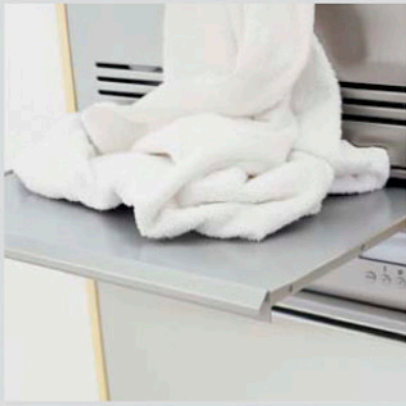

ASKO
BUILT TO LAST LONGER

Spare Parts Catalogue

Dishwashers \ 05 Generation
Type: DW955
Model: 1895 US White SI

Prod. No: 1071895
November 15th 2004

AM Appliances Group

P.O. Box 851805 • Richardson • TX 75085-1805
789 N. Grove Road • Suite 103 • Richardson • TX 75081