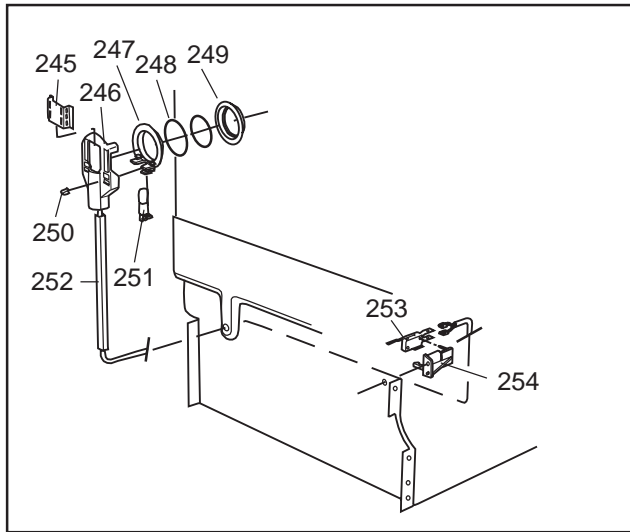

Datum
2003-03-24
Date

BEHÅLLARE

CONTAINER AND RELATED PARTS

Container and related parts

ASKO, 1895 US - White SI (DW955)

Pos	Spare part No.	Description	Qty	Comment
201	8057977	Bearing Upper Rail 05/06 DW	8 Pcs	
202	8058638-77	Ball Holder, Upper Rail DW	2 Pcs	
203	8057979-77	Rack Stop Grey 05/06 DW	2 Pcs	
204	8057052	Guide Rail '05 '06 DW	2 Pcs	
205	8057978-77	Rail Stop - Back Grey 05/06	2 Pcs	
206	8057489	Tub Seal 05/06 DW	1 Pcs	
207	8060034	Sound absorbing slab,casing	1 Pcs	
208	8801098	Lock Catch Kit 05'06 D/W	1 Pcs	
210	8002370	Protective Collar	2 Pcs	
210	8057077	Heating Element DW 05/06 140	1 Pcs	
211	8901110	Screw w/O-Ring DW 05/06 25-T	4 Pcs	
212	8060065	Sealing Strip '05	1 Pcs	
212	8060066	Sealing Strip, casing '05	1 Pcs	
214	8060035	Sound absorbing slab,casing	1 Pcs	
216	8002579	T-Stat 05/06 DW Overheat	1 Pcs	
222	8070142	Cable holder, rear 05	1 Pcs	
223	8058495	Cable holder, door 05	1 Pcs	
224	8060033	Sound Absorb	1 Pcs	
225	8057523	Bottom and Side support '05	1 Pcs	
226	8060038	Sound absorb, slab motor '05	2 Pcs	
228	8058558	RFI 05/06 WM	1 Pcs	
229	8050251	Terminal Block DW All	1 Pcs	
229-a	8900357	Screw, terminal block	1 Pcs	
230	8059991	Cable holder, supply line 05	1 Pcs	
231	8006948	Grommet	1 Pcs	
232	8060232-77	Door Spring - Heavy Duty DW	2 Pcs	
233	8057062	Subs to 8074877	4 Pcs	
234	8901156	Nut, Levelling Legs	4 Pcs	
235	8051957	Slide, foot 02 DW	2 Pcs	
236	8072119	Washer	4 Pcs	
239	8058352	Sound Absorb Outer	2 Pcs	
241	8060255	No longer Avail. po# 8008- H	1 Pcs	
242	8070495	Inlet Valve Mount	1 Pcs	
242-a	8900327	Screw 20 Torx, Self Tapping	2 Pcs	
245	8054916	Reflector, light DW	1 Pcs	
246	8054915	Protection Lamp	1 Pcs	
247	8053087	Interior Light, Housing All	1 Pcs	
247-a	8901097	Screw, Terminal	1 Pcs	
247-b	8901242	Nut	1 Pcs	
247-c	8901413	Lock Washer, laundry tops	1 Pcs	
248	8901763	O-Ring, Interior Light All D	1 Pcs	
249	8053086	Lock Ring Light 05/06 DW	1 Pcs	
250	8901592	Filter Dryer Clip	2 Pcs	
251	8055148	Interior Light Bulb DW	1 Pcs	
252	8059968	Cable channel, light 05	1 Pcs	
253	8058469	Micro switch, light 05	1 Pcs	
254	8054907	BRACKET, LAMP SWITCH	1 Pcs	
254-a	8902087	Screw, Plastic Housing 20 To	1 Pcs	