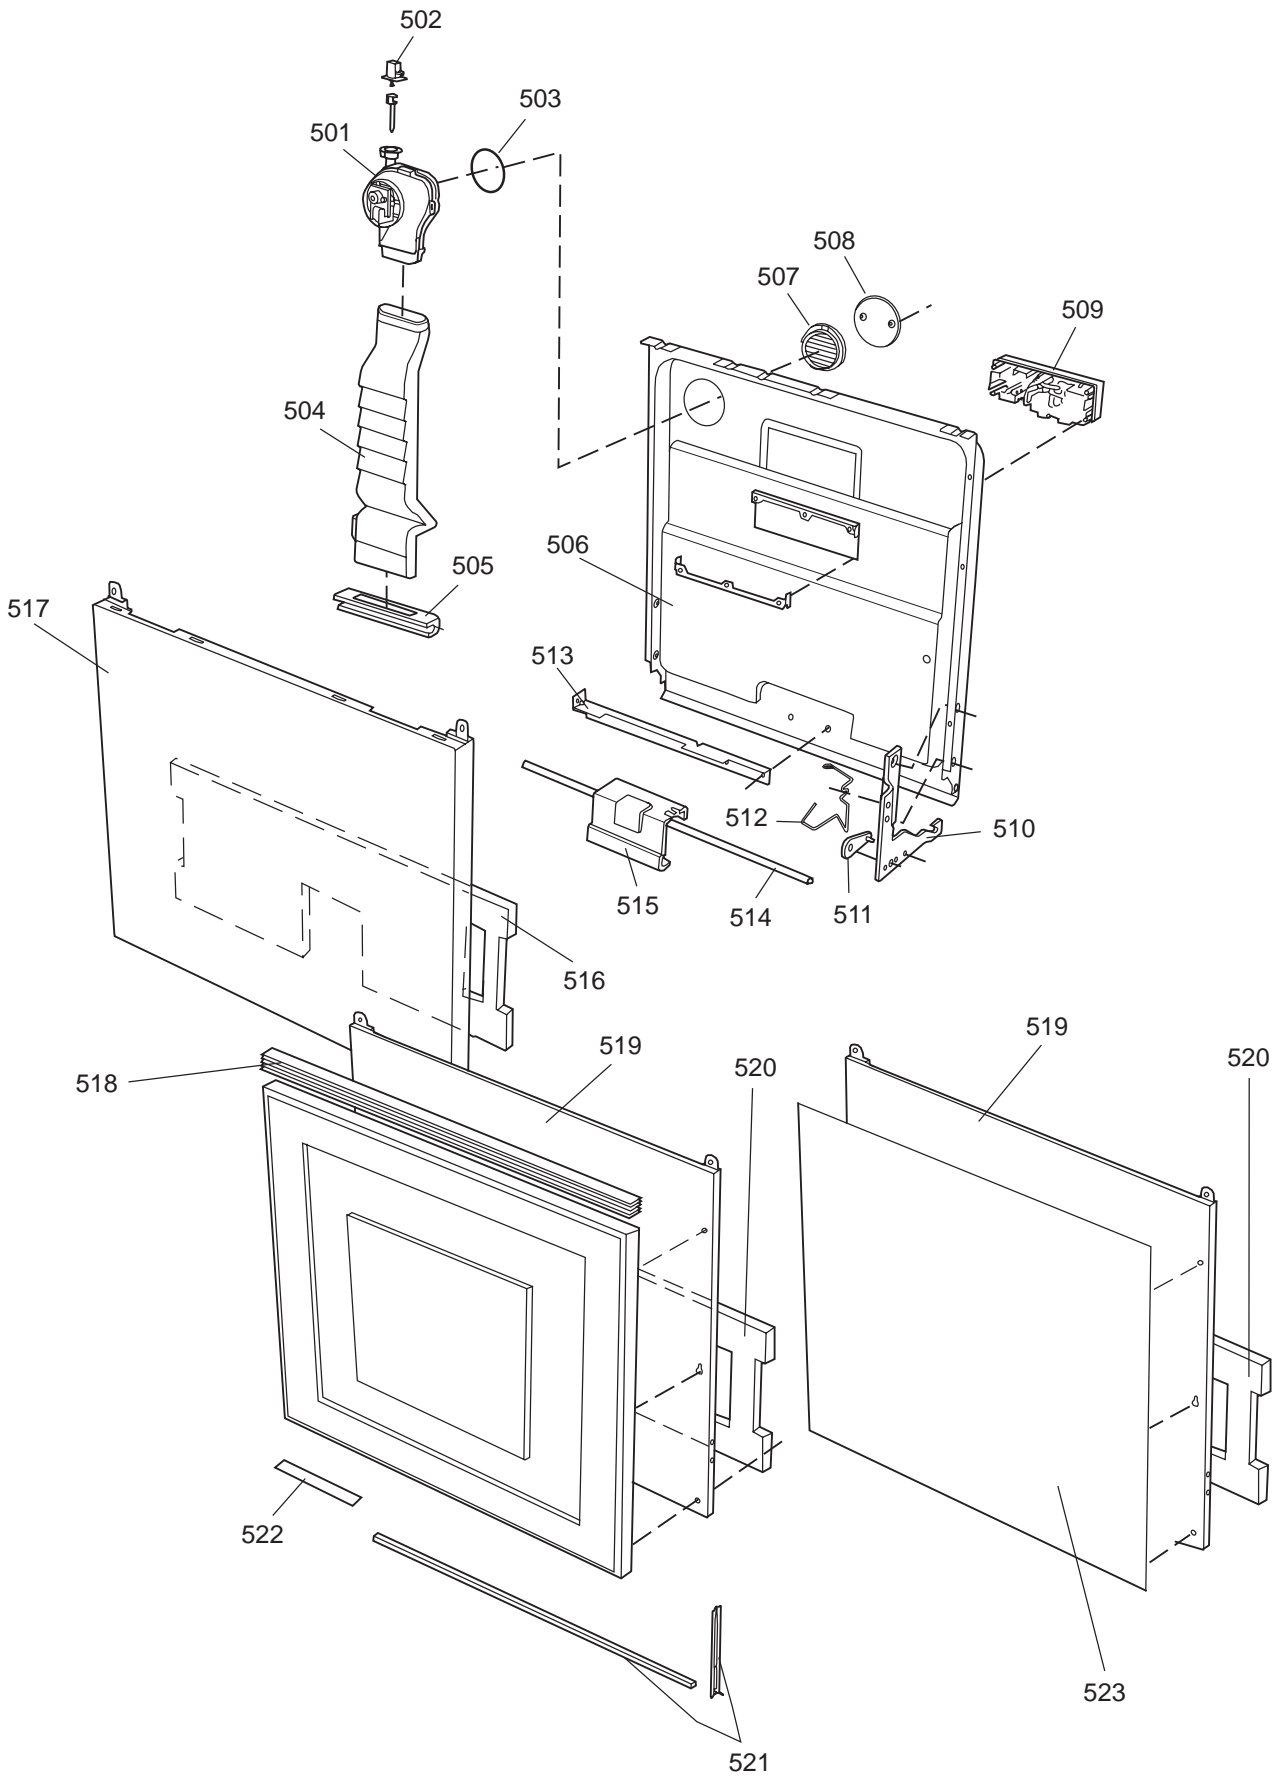

Datum
2003-03-24
Date

YTTERHÖLJE

CASING AND RELATED PARTS

Casing and related parts

ASKO, 1895 US - White SI (DW955)

Pos	Spare part No.	Description	Qty	Comment
107	8057528-0	KICKING PLATE LOW WHITE DW95	1 Pcs	
107-a	8900944-0	Screw, white 20 torx	2 Pcs	
108	8057529-0	Kick Plate White '05	1 Pcs	
108-a	8900944-0	Screw, white 20 torx	2 Pcs	
109	8060087	FELT KICKING Repl.by 8074585	1 Pcs	
109	8074585	Felt, Kick Plate '05	1 Pcs	
110	8057526	Guard Plate DW05 & 06	1 Pcs	
110-a	8902357	Screw	4 Pcs	
111	8060041	Sealing strip, protect plte	1 Pcs	
112	8058486	Drip Guard Overflow 05/06 DW	1 Pcs	
113	8058353	Sound Absorb Guard	1 Pcs	
114	8057550	Spring Adj. Bracket 05/06 DW	2 Pcs	
114-a	8902131	Screw, disc.jh 11-99	2 Pcs	
115	8057549	Bracket/Toe Kick 05/06 DW	2 Pcs	