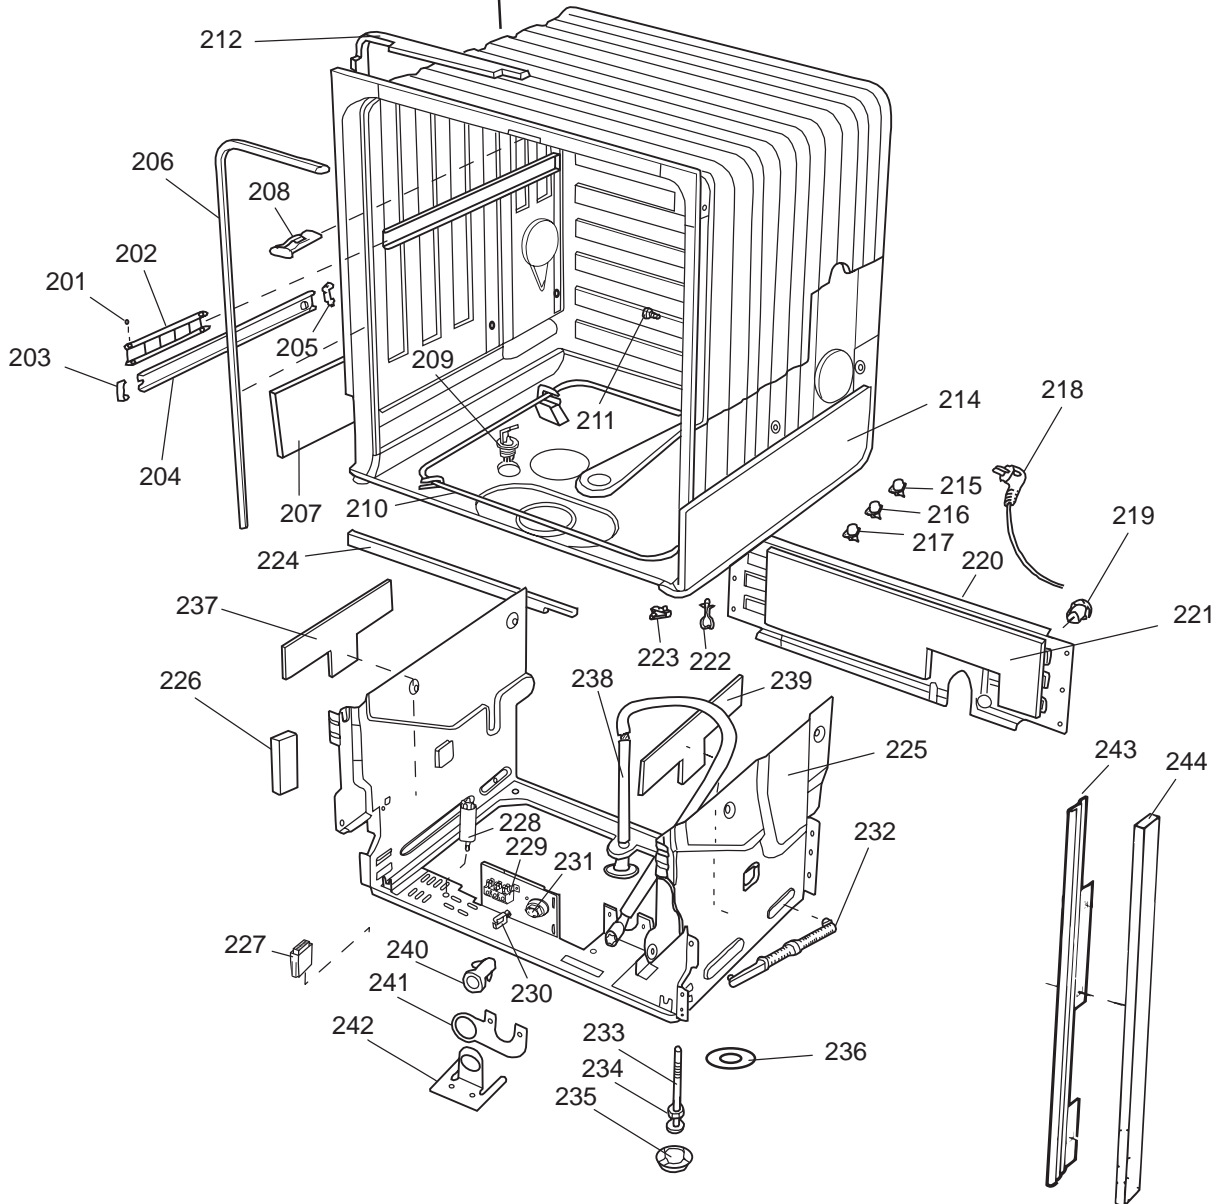

BEHÅLLARE

CONTAINER AND RELATED PARTS

Container and related parts

ASKO, D1706 US - Black Bi (DW952)

Pos	Spare part No.	Description	Qty	Comment
201	8057977	Bearing Upper Rail 05/06 DW	8 Pcs	
202	8058638-77	Ball Holder, Upper Rail DW	2 Pcs	
203	8057979-77	Rack Stop Grey 05/06 DW	2 Pcs	
204	8057052	Guide Rail '05 '06 DW	2 Pcs	
205	8057978-77	Rail Stop - Back Grey 05/06	2 Pcs	
206	8057489	Tub Seal 05/06 DW	1 Pcs	
208	8801098	Lock Catch Kit 05'06 D/W	1 Pcs	
210	8057077	Heating Element DW 05/06 140	1 Pcs	
210	8002370	Protective Collar	2 Pcs	
211	8901110	Screw w/O-Ring DW 05/06 25-T	4 Pcs	
212	8070613	Sealing Strip Casing	1 Pcs	
215	8059896	T-Stat 05/06 30-70C DW	1 Pcs	
216	8002579	T-Stat 05/06 DW Overheat	1 Pcs	
217	8059774	T-Stat 1385 -1706- 1716 52C	1 Pcs	
218	8074043	Power supply cord	1 Pcs	
220	8057527	Rear plate cover	1 Pcs	
220-a	8902357	Screw	5 Pcs	
222	8070142	Cable holder, rear 05	1 Pcs	
223	8058495	Cable holder, door 05	1 Pcs	
225	8057523	Bottom and Side support '05	1 Pcs	
229	8050251	Terminal Block DW All	1 Pcs	
229-a	8900357	Screw, terminal block	1 Pcs	
230	8059991	Cable holder, supply line 05	1 Pcs	
231	8006948	Grommet	1 Pcs	
232	8058491-77	Door Spring 05/06 for 0-7 lb	2 Pcs	
233	8074877	Foot	4 Pcs	
233	8057062	Subs to 8074877	4 Pcs	
234	8901156	Nut, Levelling Legs	4 Pcs	
236	8072119	Washer	4 Pcs	
241	8060255	No longer Avail. po# 8008- H	1 Pcs	
242	8070495	Inlet Valve Mount	1 Pcs	
242-a	8900327	Screw 20 Torx, Self Tapping	2 Pcs	
243	8059761-29	Filler Strip - Left DW - Bla	1 Pcs	
243	8059762-29	Filler Strip, Right 05/06 DW	1 Pcs	
243-a	8900646	Screw 20 Torx SS	4 Pcs	
244	8070614	Insulation,fill strip 05&06	2 Pcs