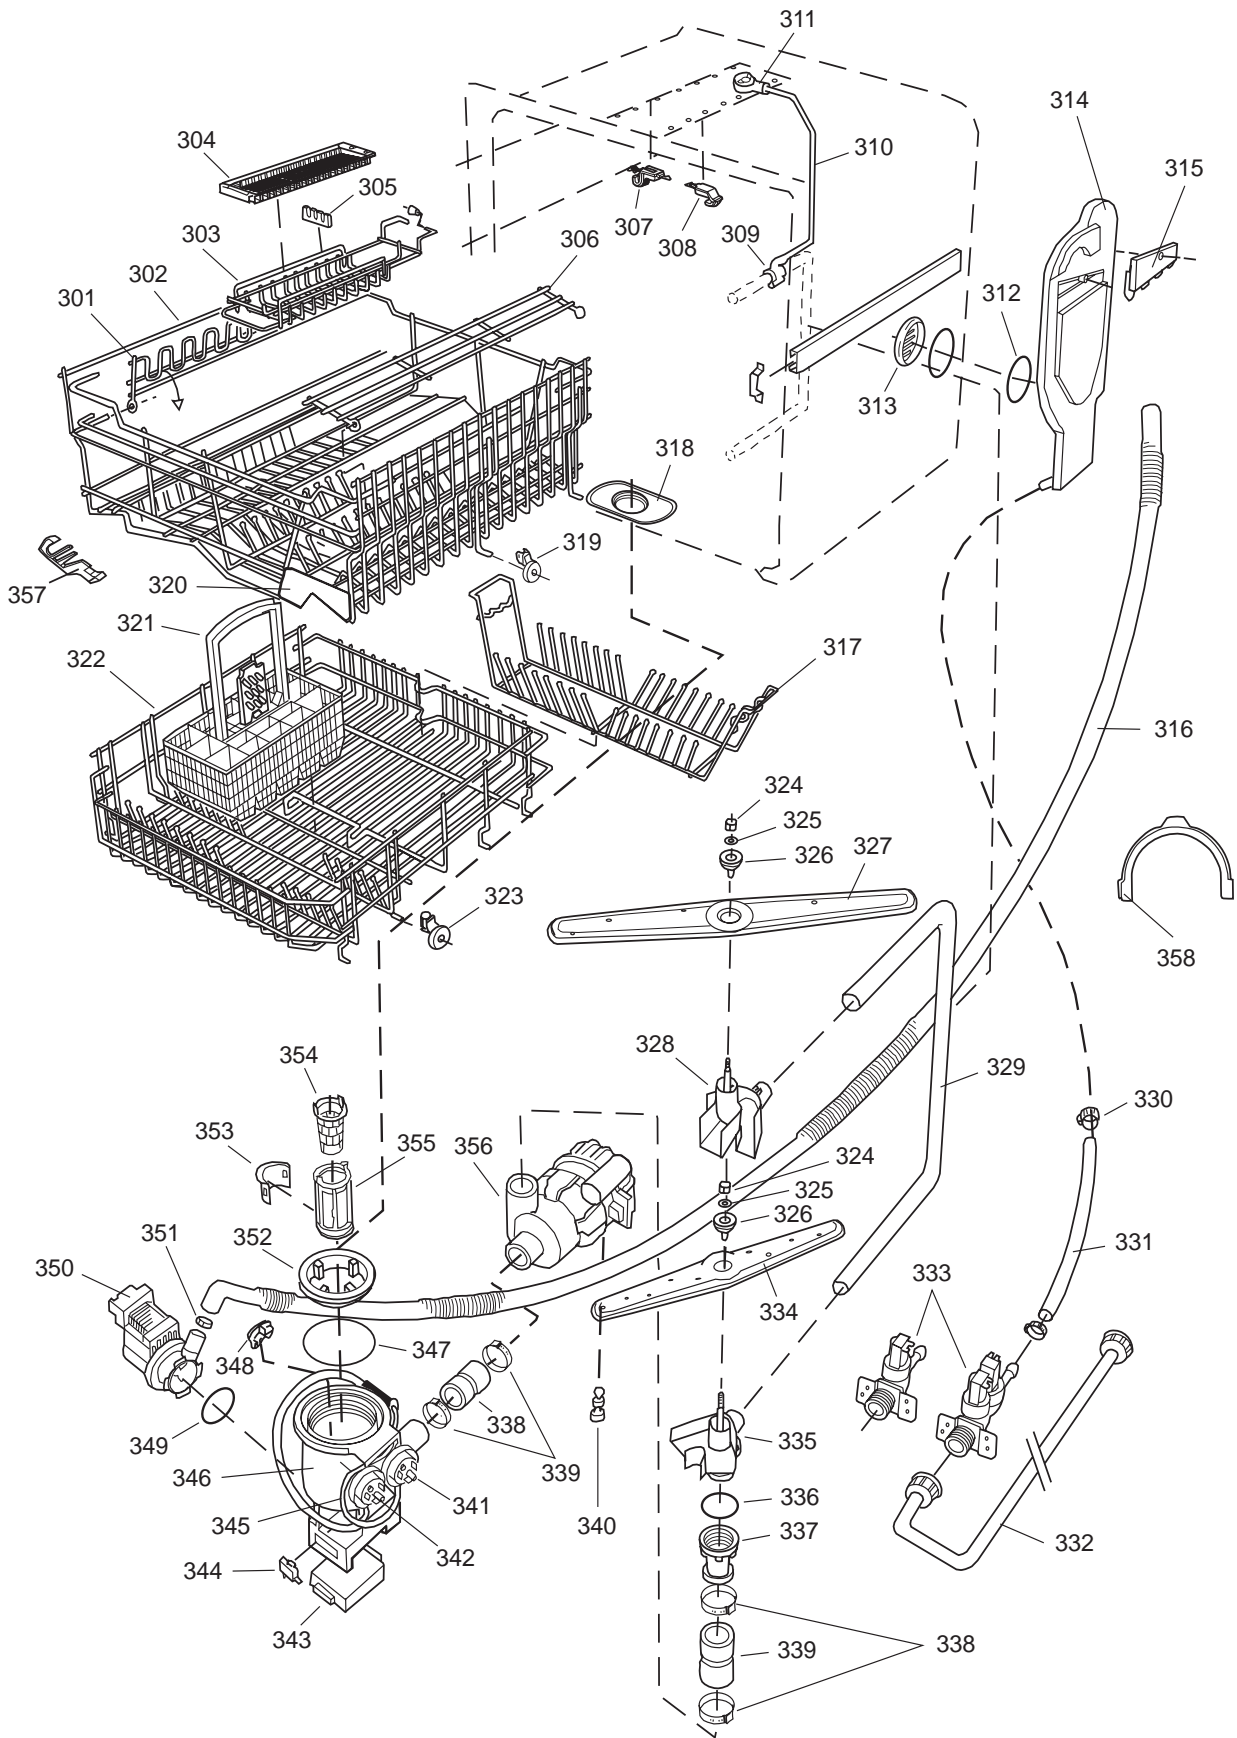

DISKSYSTEM

DISHWASHING SYSTEM

Dishwashing system

ASKO, D1706 US - Black Bi (DW952)

Pos	Spare part No.	Description	Qty	Comment
302	8801236-36	Upper Basket Gray	1 Pcs	
302	8801199-36	Rack, Upper 05 & 06 DW	1 Pcs	with cup shelf
306	8071336-36	Cup Shelf 05/06 DW	1 Pcs	
313	8057536-77	Lockring Airbreak Gray	1 Pcs	
314	8057514	Sub To 8801234	1 Pcs	
316	8070304	Drain Hose 05/06 DW	1 Pcs	
316	8075484	OUTLET HOSE NON RETURN VALVE	1 Pcs	
316-a	8052239	Hose Clamp, Squeeze	1 Pcs	
316-a	8073403	Non Return Valve	1 Pcs	
316-b	8053642	Hose Clip	1 Pcs	
318	8059740	Strainer Upper 05/06 DW	1 Pcs	
319	8058498-77	Wheel, Upper Basket 05/06 DW	4 Pcs	
321	8801089-77	Cutlery Basket 05/06 DW	1 Pcs	
322	8070043-36	Lower Basket 1325/1706	1 Pcs	
323	8009516-77	Rack Wheels Lower 05/06 DW	8 Pcs	
324	8901262	Nut for Spray Arm 05	2 Pcs	
325	8052095	Ceramic Washer, Spray Arm 05	2 Pcs	
326	8057070-77	Spray Arm Insert 05/06 DW	2 Pcs	
327	8072695	Spray Arm - Upper 05/06 DW	1 Pcs	
328	8057068-77	Spray Pipe Bearing Upper	1 Pcs	
329	8057063	Spray pipe, inner 05	1 Pcs	
330	8052189	Hose Clamp, Squeeze	2 Pcs	
331	8070622	Ruber Hose	1 Pcs	
332	8073879	Fill hose quick connect	1 Pcs	
333	8072121	Fill Valve, Single 05/06 DW.	1 Pcs	
333	8073995	Water valve single. Easy Ins	1 Pcs	
333-a	8902087	Screw, Plastic Housing 20 To	2 Pcs	
334	8072692	Spray Arm - Lower 05/06 DW	1 Pcs	
335	8057067-77	Lower Washarm Support 05/06	1 Pcs	
336	8901755	O-Ring Seal	1 Pcs	
337	8057069	Retainer Nut SprayArm 05/06	1 Pcs	
338	8052097	Hose Clamp, Circ. Pump 05/06	4 Pcs	
339	8057484	Hose, Circ. Pump 05/06 DW	2 Pcs	
340	8055095	BUFFER, Circumpump 03/04 DW	1 Pcs	
341	8071024	Level Switch 05/06 DW	1 Pcs	
343	8057053	Subs to 8075110	1 Pcs	
344	8060068	Micro Switch,Overfill 05/06	1 Pcs	
345	8058500	Hose Pressure Sw. 05/06 DW	1 Pcs	
346	8801123	Replaces 8075197-77. Sump 05	1 Pcs	
347	8058503	O-Ring, Sump 05/06 DW	1 Pcs	
348	8057487-79	Sump Plug DW 05/06 Cleanout	1 Pcs	
349	8002584	O-Ring, Drain Pump 05/06 DW	1 Pcs	
350	8072032	Drain Pump 05/06 DW	1 Pcs	
351	8052239	Hose Clamp, Squeeze	1 Pcs	
352	8057488	Locking ring, bottom well 05	1 Pcs	
353	8058454	Cover Str. Basket 05/06 DW	1 Pcs	
354	8057972-77	Strainer Basket Grey 05/06 D	1 Pcs	
355	8057486-77	Filter, fine 05 & 06 DW	1 Pcs	
356	8071250	Circ. Pump 05/06 DW	1 Pcs	
356-a	8075380	capacitor D3000	1 Pcs	
358	8072528-77	Holder Outlet Hose	1 Pcs	
358	8050805	GOOSE NECK for DRAIN HOSE	1 Pcs