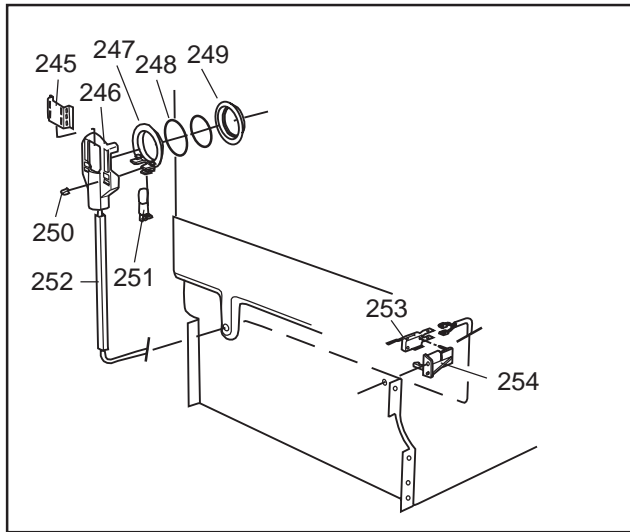

BEHÅLLARE

CONTAINER AND RELATED PARTS

Container and related parts

ASKO, D1706 US - Black Bi (DW952)

Pos	Spare part No.	Description	Qty	Comment
201	8057977	Bearing Upper Rail 05/06 DW	8 Pcs	
202	8058638-77	Ball Holder, Upper Rail DW	2 Pcs	
203	8057979-77	Rack Stop Grey 05/06 DW	2 Pcs	
204	8057052	Guide Rail '05 '06 DW	2 Pcs	
205	8057978-77	Rail Stop - Back Grey 05/06	2 Pcs	
206	8057489	Tub Seal 05/06 DW	1 Pcs	
208	8801098	Lock Catch Kit 05'06 D/W	1 Pcs	
210	8057077	Heating Element DW 05/06 140	1 Pcs	
210	8002370	Protective Collar	2 Pcs	
211	8901110	Screw w/O-Ring DW 05/06 25-T	4 Pcs	
212	8070613	Sealing Strip Casing	1 Pcs	
215	8059896	T-Stat 05/06 30-70C DW	1 Pcs	
216	8002579	T-Stat 05/06 DW Overheat	1 Pcs	
217	8059774	T-Stat 1385 -1706- 1716 52C	1 Pcs	
218	8074043	Power supply cord	1 Pcs	
220	8057527	Rear plate cover	1 Pcs	
220-a	8902357	Screw	5 Pcs	
222	8070142	Cable holder, rear 05	1 Pcs	
223	8058495	Cable holder, door 05	1 Pcs	
225	8057523	Bottom and Side support '05	1 Pcs	
229	8050251	Terminal Block DW All	1 Pcs	
229-a	8900357	Screw, terminal block	1 Pcs	
230	8059991	Cable holder, supply line 05	1 Pcs	
231	8006948	Grommet	1 Pcs	
232	8058491-77	Door Spring 05/06 for 0-7 lb	2 Pcs	
233	8074877	Foot	4 Pcs	
233	8057062	Subs to 8074877	4 Pcs	
234	8901156	Nut, Levelling Legs	4 Pcs	
236	8072119	Washer	4 Pcs	
241	8060255	No longer Avail. po# 8008- H	1 Pcs	
242	8070495	Inlet Valve Mount	1 Pcs	
242-a	8900327	Screw 20 Torx, Self Tapping	2 Pcs	
243	8059761-29	Filler Strip - Left DW - Bla	1 Pcs	
243	8059762-29	Filler Strip, Right 05/06 DW	1 Pcs	
243-a	8900646	Screw 20 Torx SS	4 Pcs	
244	8070614	Insulation,fill strip 05&06	2 Pcs