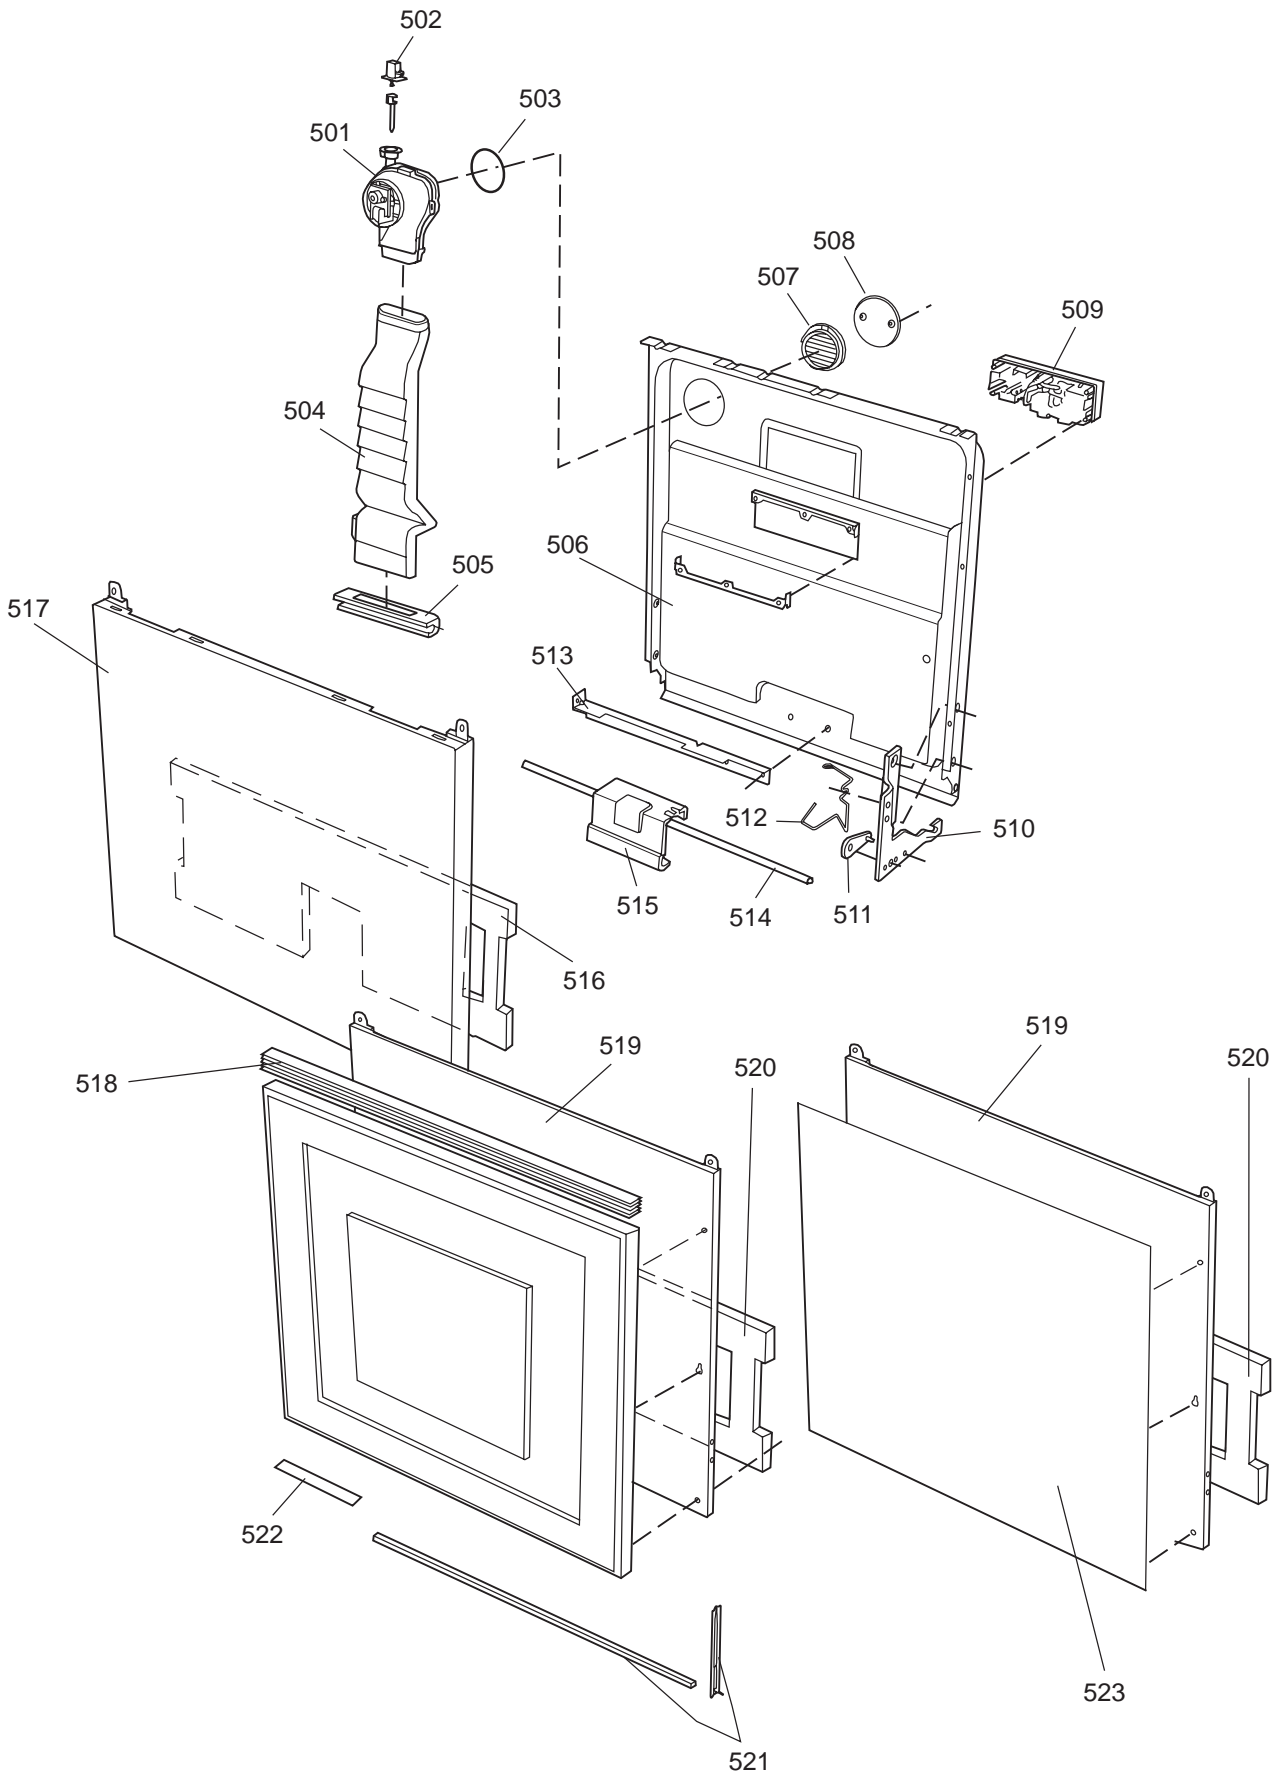

Door and related parts

ASKO, D1706 US - SS Bi (DW952)

Pos	Spare part No.	Description	Qty	Comment
506	8801117	Door Inner 05/06 DW	1 Pcs	
509	8801140-77	Combi Disp.	1 Pcs	
510	8057524	Hinge Right DW 05/06	1 Pcs	
510	8057525	Hinge, left DW 05/06	1 Pcs	
510-a	33500262	Nut - Term Block	1 Pcs	
510-b	8057530	Screw, hinge 05	1 Pcs	
510-c	8902120	Screw 20 Torx Machine	2 Pcs	
511	8057948	Slide washer, hinge bearing	2 Pcs	
512	8073612	Bracket for Harness	1 Pcs	
514	8060254	Lower Seal, Inner Door 05/06	1 Pcs	
515	8057985	Outer Door Lower Stay 05/06	1 Pcs	
515-a	8902357	Screw	2 Pcs	
516	8060080	SOUND ABSORP. INNER DOOR COMBI	1 Pc's	
519	8074801-95	DOOR OUTER PART SHORT STAINL.	1 Pc's	
519	8057986-95	DOOR OUTER PART SHORT STAINL.	1 Pc's