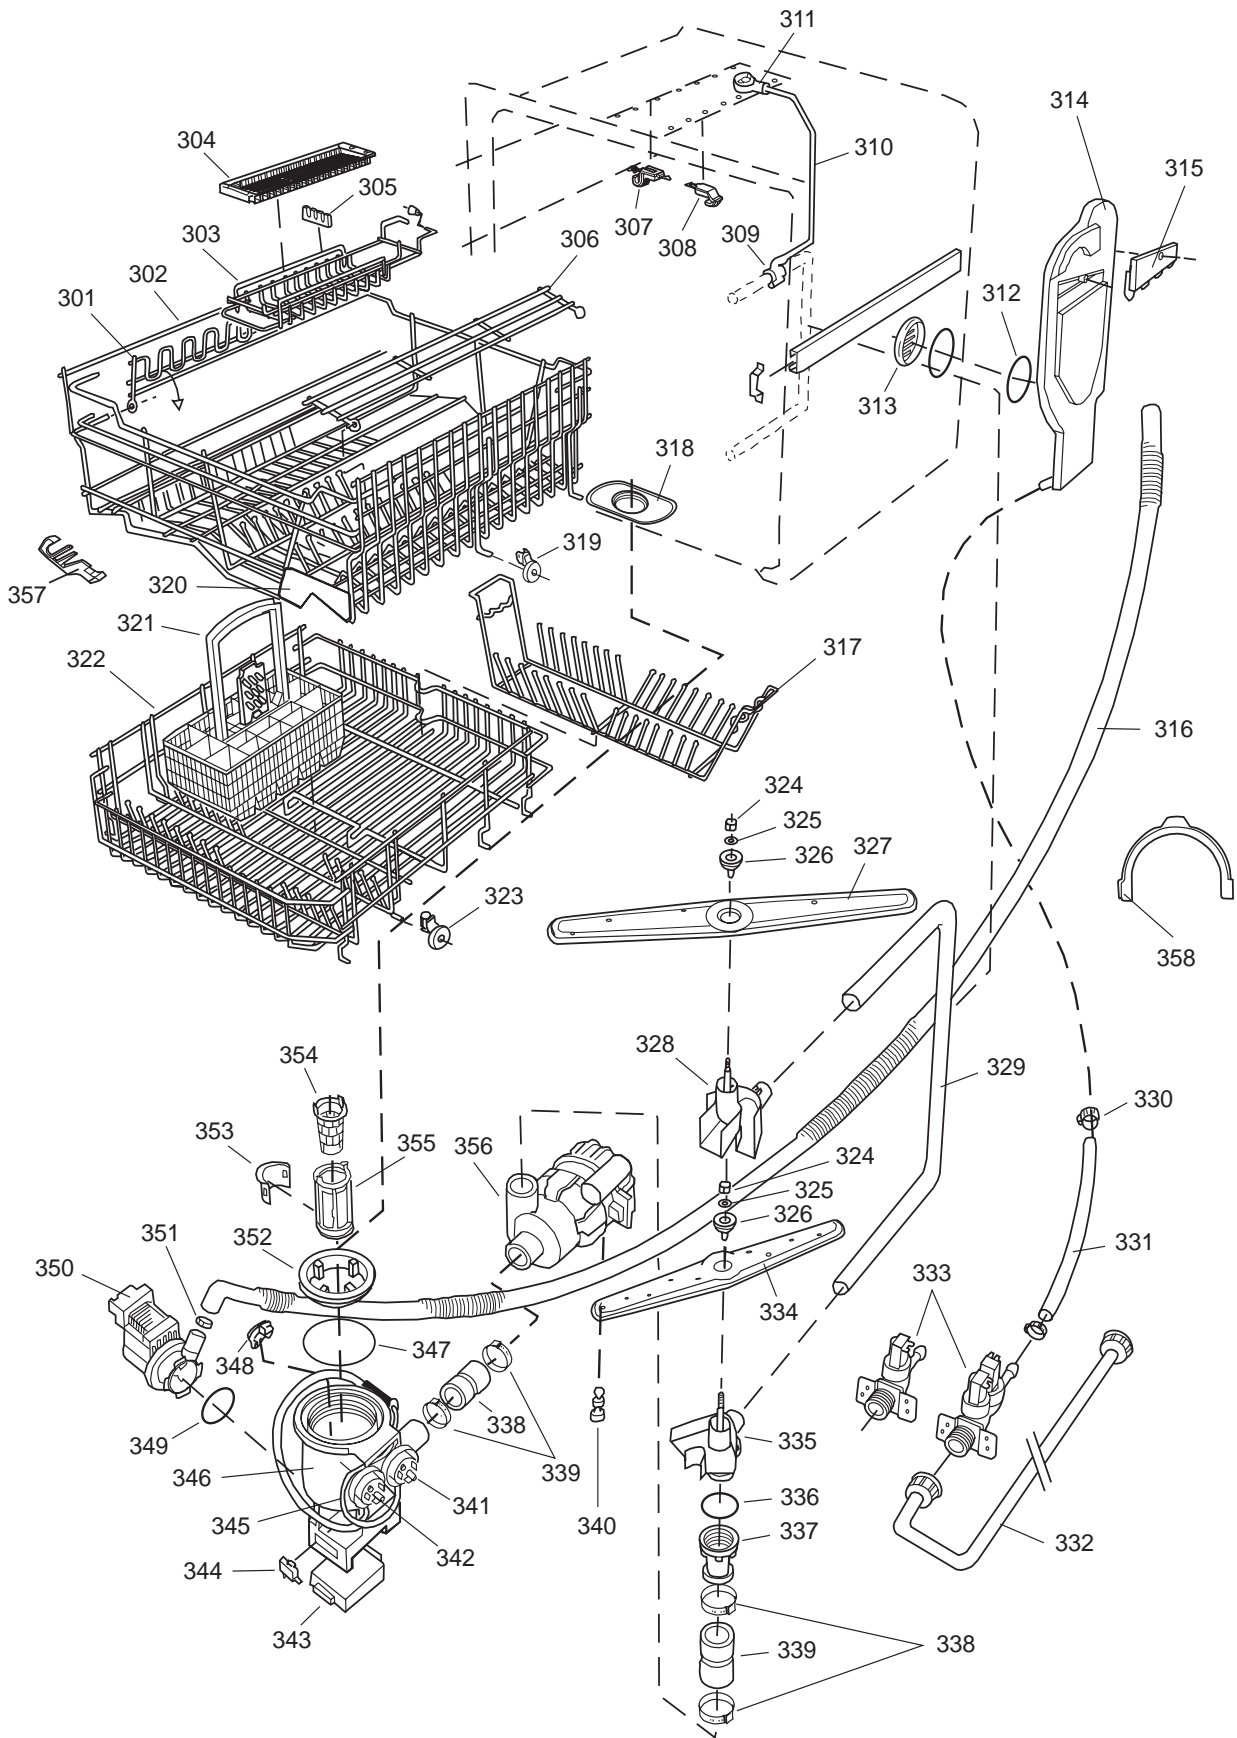

Datum
2003-03-24
Date

DISKSYSTEM

DISHWASHING SYSTEM

Dishwashing system

ASKO, D1706 US - SS Bi (DW952)

Pos	Spare part No.	Description	Qty	Comment
302	8801236-36	Upper Basket Gray	1 Pcs	
302	8801199-36	Rack, Upper 05 & 06 DW	1 Pcs	with cup shelf
306	8071336-36	Cup Shelf 05/06 DW	1 Pcs	
313	8057536-77	Lockring Airbreak Gray	1 Pcs	
314	8057514	Sub To 8801234	1 Pcs	
316	8070304	Drain Hose 05/06 DW	1 Pcs	
316	8075484	OUTLET HOSE NON RETURN VALVE	1 Pcs	
316-a	8052239	Hose Clamp, Squeeze	1 Pcs	
316-a	8073403	Non Return Valve	1 Pcs	
316-b	8053642	Hose Clip	1 Pcs	
318	8059740	Strainer Upper 05/06 DW	1 Pcs	
319	8058498-77	Wheel, Upper Basket 05/06 DW	4 Pcs	
321	8801089-77	Cutlery Basket 05/06 DW	1 Pcs	
322	8070043-36	Lower Basket 1325/1706	1 Pcs	
323	8009516-77	Rack Wheels Lower 05/06 DW	8 Pcs	
324	8901262	Nut for Spray Arm 05	2 Pcs	
325	8052095	Ceramic Washer, Spray Arm 05	2 Pcs	
326	8057070-77	Spray Arm Insert 05/06 DW	2 Pcs	
327	8072695	Spray Arm - Upper 05/06 DW	1 Pcs	
328	8057068-77	Spray Pipe Bearing Upper	1 Pcs	
329	8057063	Spray pipe, inner 05	1 Pcs	
330	8052189	Hose Clamp, Squeeze	2 Pcs	
331	8070622	Ruber Hose	1 Pcs	
332	8073879	Fill hose quick connect	1 Pcs	
333	8072121	Fill Valve, Single 05/06 DW.	1 Pcs	
333	8073995	Water valve single. Easy Ins	1 Pcs	
333-a	8902087	Screw, Plastic Housing 20 To	2 Pcs	
334	8072692	Spray Arm - Lower 05/06 DW	1 Pcs	
335	8057067-77	Lower Washarm Support 05/06	1 Pcs	
336	8901755	O-Ring Seal	1 Pcs	
337	8057069	Retainer Nut SprayArm 05/06	1 Pcs	
338	8052097	Hose Clamp, Circ. Pump 05/06	4 Pcs	
339	8057484	Hose, Circ. Pump 05/06 DW	2 Pcs	
340	8055095	BUFFER, Circumpump 03/04 DW	1 Pcs	
341	8071024	Level Switch 05/06 DW	1 Pcs	
343	8057053	Subs to 8075110	1 Pcs	
344	8060068	Micro Switch,Overfill 05/06	1 Pcs	
345	8058500	Hose Pressure Sw. 05/06 DW	1 Pcs	
346	8801123	Replaces 8075197-77. Sump 05	1 Pcs	
347	8058503	O-Ring, Sump 05/06 DW	1 Pcs	
348	8057487-79	Sump Plug DW 05/06 Cleanout	1 Pcs	
349	8002584	O-Ring, Drain Pump 05/06 DW	1 Pcs	
350	8072032	Drain Pump 05/06 DW	1 Pcs	
351	8052239	Hose Clamp, Squeeze	1 Pcs	
352	8057488	Locking ring, bottom well 05	1 Pcs	
353	8058454	Cover Str. Basket 05/06 DW	1 Pcs	
354	8057972-77	Strainer Basket Grey 05/06 D	1 Pcs	
355	8057486-77	Filter, fine 05 & 06 DW	1 Pcs	
356	8071250	Circ. Pump 05/06 DW	1 Pcs	
356-a	8075380	capacitor D3000	1 Pcs	
358	8072528-77	Holder Outlet Hose	1 Pcs	
358	8050805	GOOSE NECK for DRAIN HOSE	1 Pcs