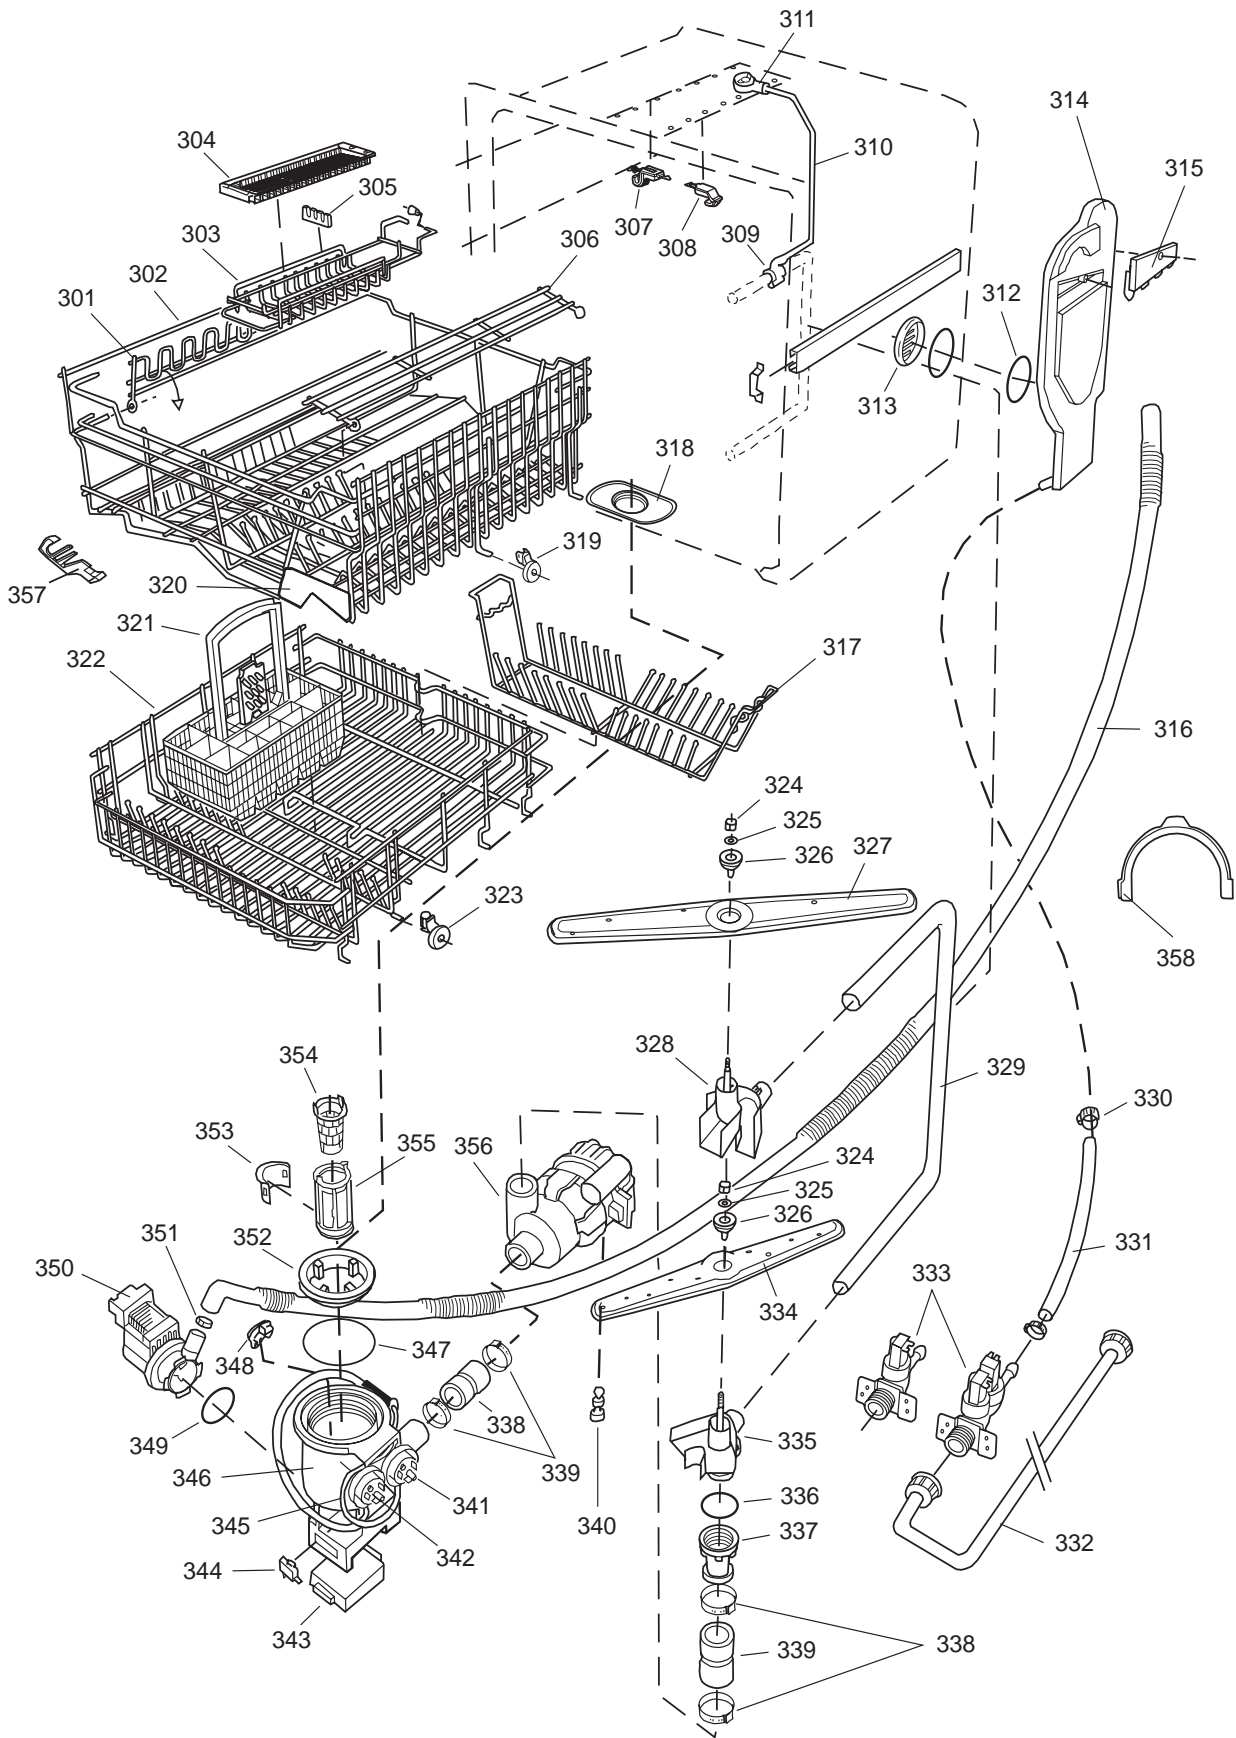

Datum

2003-03-24

Date

DISKSYSTEM

DISHWASHING SYSTEM

Dishwashing system

ASKO, D1706 US - SS Bi (DW952)

Pos	Spare part No.	Description	Qty	Comment
302	8801236-36	Upper Basket Gray	1 Pcs	
302	8801199-36	Rack, Upper 05 & 06 DW	1 Pcs	with cup shelf
306	8071336-36	Cup Shelf 05/06 DW	1 Pcs	
313	8057536-77	Lockring Airbreak Gray	1 Pcs	
314	8057514	Sub To 8801234	1 Pcs	
316	8070304	Drain Hose 05/06 DW	1 Pcs	
316	8075484	OUTLET HOSE NON RETURN VALVE	1 Pcs	
316-a	8052239	Hose Clamp, Squeeze	1 Pcs	
316-a	8073403	Non Return Valve	1 Pcs	
316-b	8053642	Hose Clip	1 Pcs	
318	8059740	Strainer Upper 05/06 DW	1 Pcs	
319	8058498-77	Wheel, Upper Basket 05/06 DW	4 Pcs	
321	8801089-77	Cutlery Basket 05/06 DW	1 Pcs	
322	8070043-36	Lower Basket 1325/1706	1 Pcs	
323	8009516-77	Rack Wheels Lower 05/06 DW	8 Pcs	
324	8901262	Nut for Spray Arm 05	2 Pcs	
325	8052095	Ceramic Washer, Spray Arm 05	2 Pcs	
326	8057070-77	Spray Arm Insert 05/06 DW	2 Pcs	
327	8072695	Spray Arm - Upper 05/06 DW	1 Pcs	
328	8057068-77	Spray Pipe Bearing Upper	1 Pcs	
329	8057063	Spray pipe, inner 05	1 Pcs	
330	8052189	Hose Clamp, Squeeze	2 Pcs	
331	8070622	Ruber Hose	1 Pcs	
332	8073879	Fill hose quick connect	1 Pcs	
333	8072121	Fill Valve, Single 05/06 DW.	1 Pcs	
333	8073995	Water valve single. Easy Ins	1 Pcs	
333-a	8902087	Screw, Plastic Housing 20 To	2 Pcs	
334	8072692	Spray Arm - Lower 05/06 DW	1 Pcs	
335	8057067-77	Lower Washarm Support 05/06	1 Pcs	
336	8901755	O-Ring Seal	1 Pcs	
337	8057069	Retainer Nut SprayArm 05/06	1 Pcs	
338	8052097	Hose Clamp, Circ. Pump 05/06	4 Pcs	
339	8057484	Hose, Circ. Pump 05/06 DW	2 Pcs	
340	8055095	BUFFER, Circumpump 03/04 DW	1 Pcs	
341	8071024	Level Switch 05/06 DW	1 Pcs	
343	8057053	Subs to 8075110	1 Pcs	
344	8060068	Micro Switch,Overfill 05/06	1 Pcs	
345	8058500	Hose Pressure Sw. 05/06 DW	1 Pcs	
346	8801123	Replaces 8075197-77. Sump 05	1 Pcs	
347	8058503	O-Ring, Sump 05/06 DW	1 Pcs	
348	8057487-79	Sump Plug DW 05/06 Cleanout	1 Pcs	
349	8002584	O-Ring, Drain Pump 05/06 DW	1 Pcs	
350	8072032	Drain Pump 05/06 DW	1 Pcs	
351	8052239	Hose Clamp, Squeeze	1 Pcs	
352	8057488	Locking ring, bottom well 05	1 Pcs	
353	8058454	Cover Str. Basket 05/06 DW	1 Pcs	
354	8057972-77	Strainer Basket Grey 05/06 D	1 Pcs	
355	8057486-77	Filter, fine 05 & 06 DW	1 Pcs	
356	8071250	Circ. Pump 05/06 DW	1 Pcs	
356-a	8075380	capacitor D3000	1 Pcs	
358	8072528-77	Holder Outlet Hose	1 Pcs	
358	8050805	GOOSE NECK for DRAIN HOSE	1 Pcs