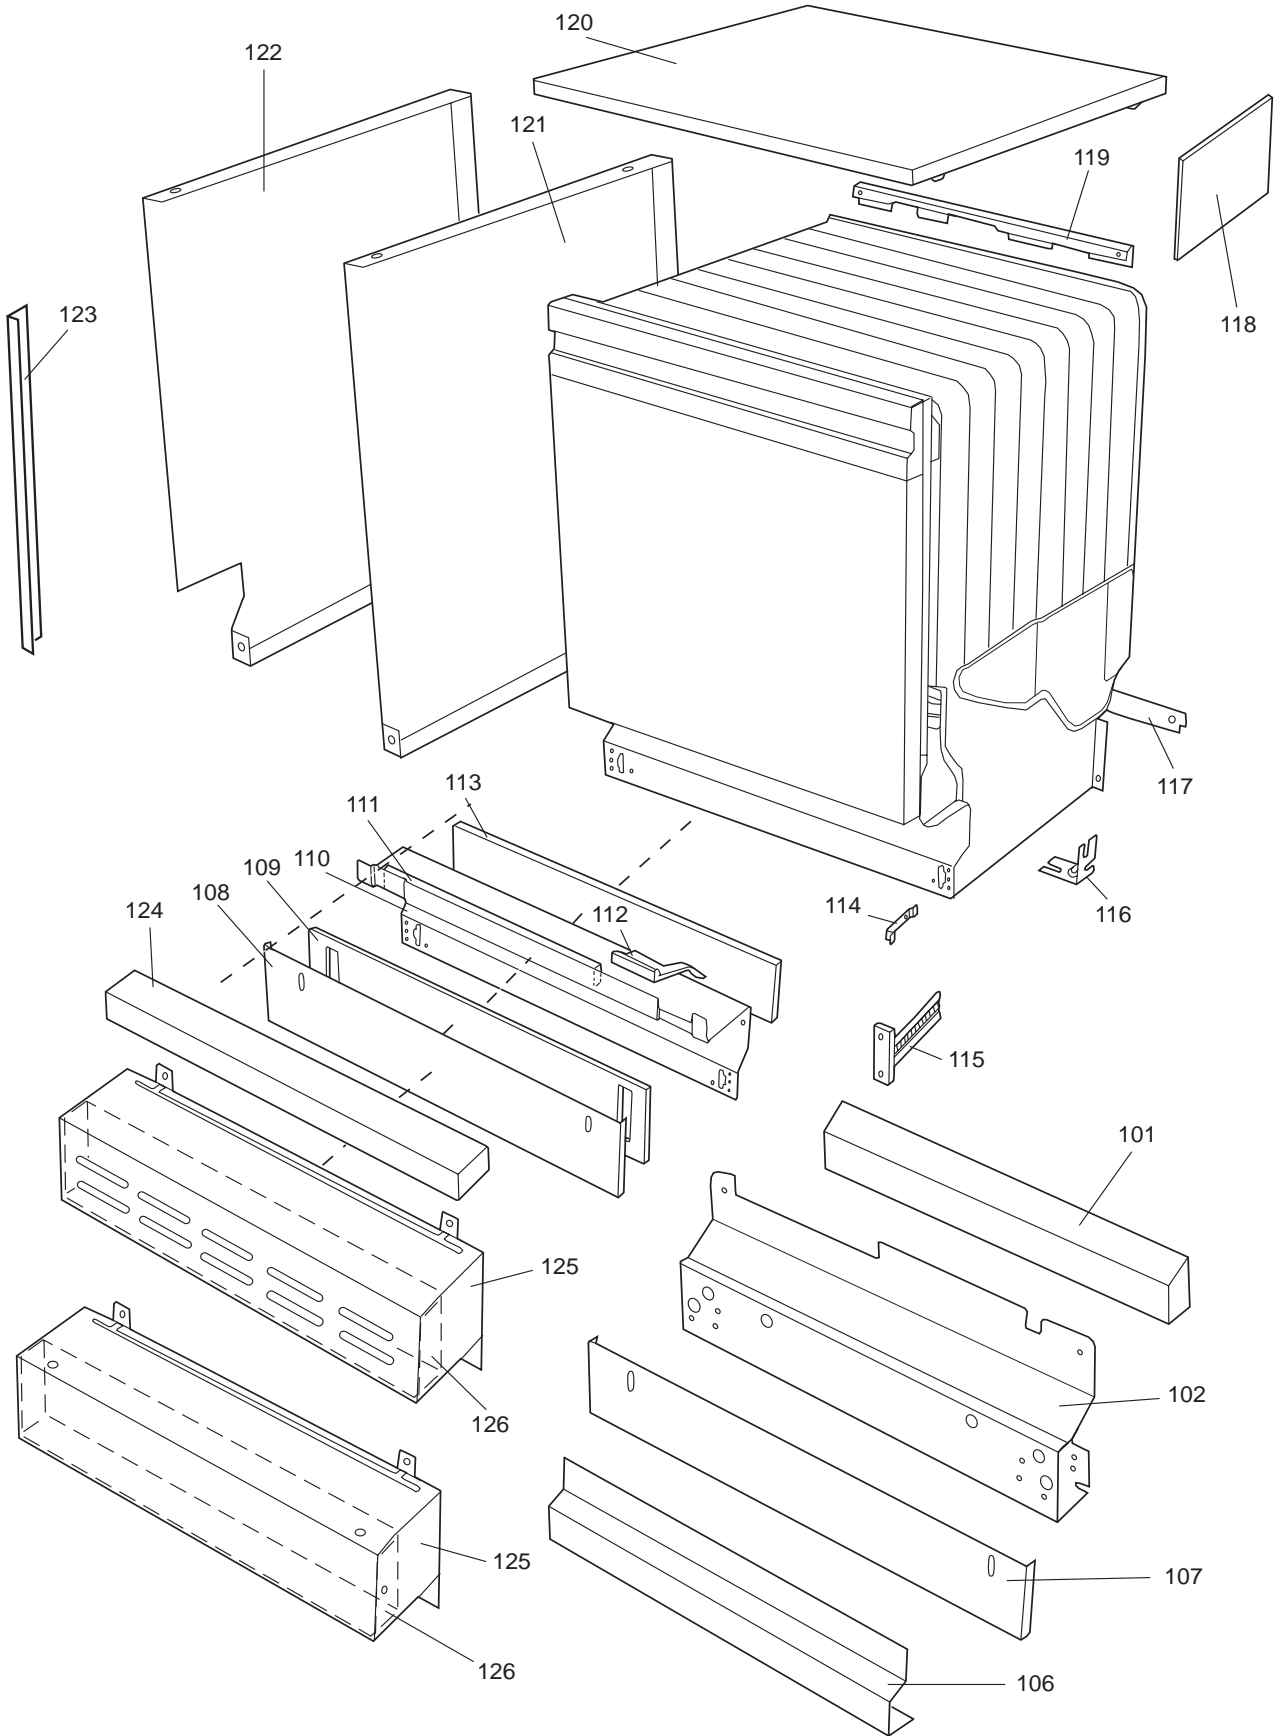

Casing and related parts

ASKO, D1706 US - SS Bi (DW952)

Pos	Spare part No.	Description	Qty	Comment
108	8059758-81	Kick Plate Grey	1 Pcs	
108-a	8900944	Screw Toe Kick 20 Torx	2 Pcs	
109	8070743	Insulation, Toe-Kick 05/06 D	1 Pcs	
110	8057526	Guard Plate DW05 & 06	1 Pcs	
110	8073707	Proection Plate	1 Pcs	
110-a	8902357	Screw	4 Pcs	
111	8060041	Sealing strip, protect plte	1 Pcs	
112	8058486	Drip Guard Overflow 05/06 DW	1 Pcs	
113	8058353	Sound Absorb Guard	1 Pcs	
114	8057550	Spring Adj. Bracket 05/06 DW	2 Pcs	
114	8073481-49	Spring Kicking Plate L. Gray	2 Pcs	
114-a	8902131	Screw, disc.jh 11-99	2 Pcs	
115	8057549	Bracket/Toe Kick 05/06 DW	2 Pcs	
124	8070615	Sealing Lower Panel DW 05/06	1 Pcs	
125	8057100-95	Lower Cover 05/06 DW	1 Pcs	
125-a	8900352	Screw Access Panel 05/06	2 Pcs	
126	8070612	Insul, lower panel 05 & 06 D	1 Pcs