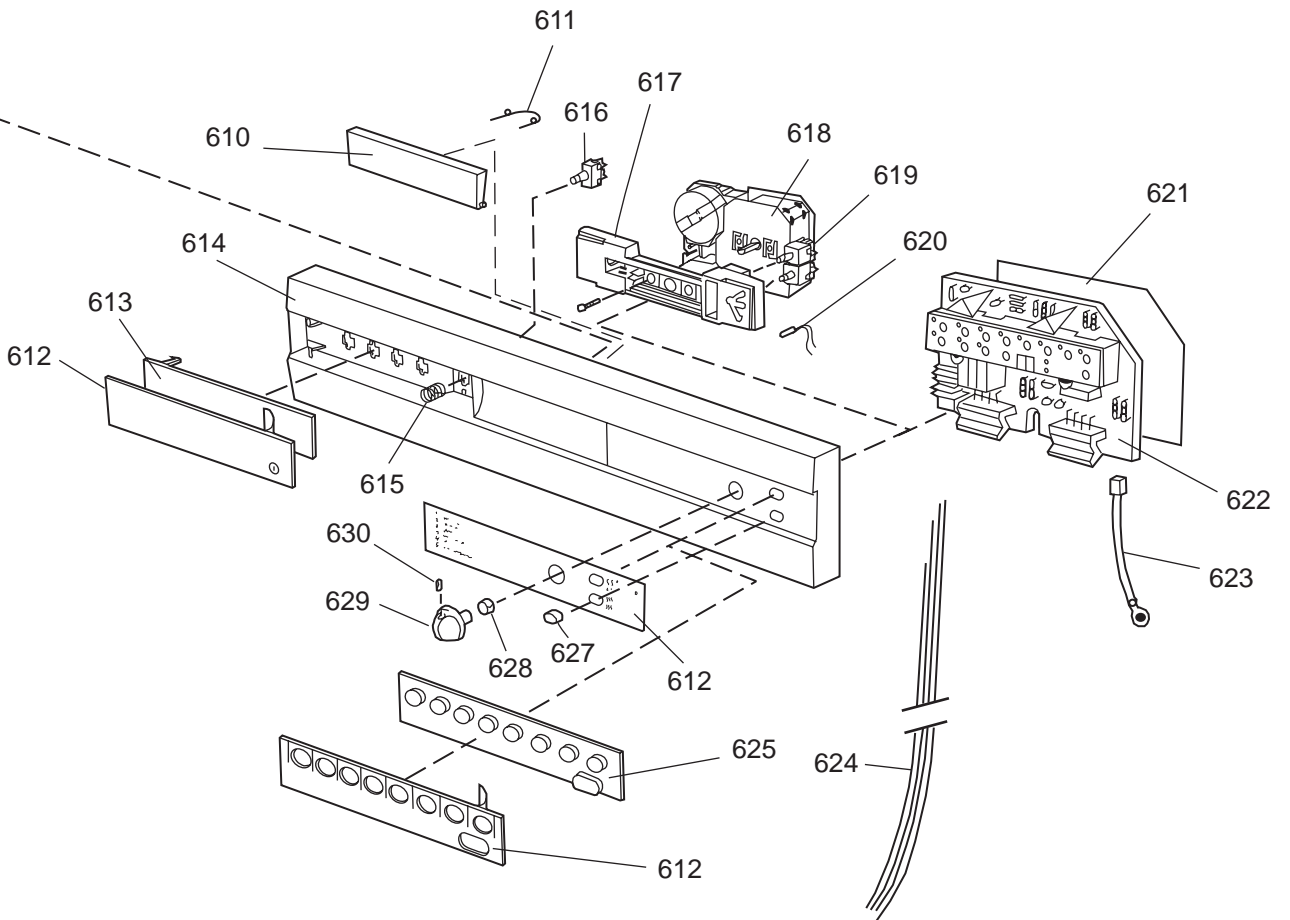

Datum
2003-03-24
Date

PANEL

CONTROL PANEL AND RELATED PARTS

Control panel and related parts

ASKO, D1706 US - SS Bi (DW952)

Pos	Spare part No.	Description	Qty	Comment
601	8057541-81	Handle 1895, Open	1 Pcs	
602	8057545	Rotary catch, child safety '	1 Pcs	
603	8057546	SPRING, SafetyCatch 05/06 DW	1 Pcs	
604	8057544	Arm, SafetyCatch 05/06 DW	1 Pcs	
605	8057539	Bracket 4 Switch/Handle 05/0	1 Pcs	
605-a	8902085	Screw 20T for Plastic	2 Pcs	
606	8071098	Cover for Micro Switch	1 Pcs	
607	8055473	Door Switch - DW 05/06	1 Pcs	
608	8057542	Actuator, Doorswitch 05/06 D	1 Pcs	
609	8007078	Spring 02 Handle, DW	1 Pcs	
612	8073404-81	Decor Insert 1706	1 Pcs	
614	8071680-81	Dishwasher Panel	1 Pcs	
614	8057538-81	Back of Decor Insert	1 Pcs	
617	8057540	Bracket, program timer '05	1 Pcs	
617-a	8900944	Screw Toe Kick 20 Torx	2 Pcs	
618	8060017	Timer 05/06 DW	1 Pcs	
618-a	8900944	Screw Toe Kick 20 Torx	2 Pcs	
618-b	8901413	Lock Washer, laundry tops	2 Pcs	
619	8057941	Switch, temp hi/lo DW	2 Pcs	
624	8073422	Cable harness D1706	1 Pcs	
627	8057982-81	push button DW	2 Pcs	
628	8056521	Clip Knobs - Mechanical	1 Pcs	
629	8801198-81	Knob DW 95	1 Pcs	
690	8075564	INSTR. D/WASHER USA DW95 ENG	1 Pc's	
690	8073096	INSTR. GENERAL D/WASHER USA	1 Pc's	
690	8075565	INSTR. D/WASHER USA DW95 FR	1 Pc's	
690	8075566	INSTR. D/WASHER USA DW95 ES	1 Pc's