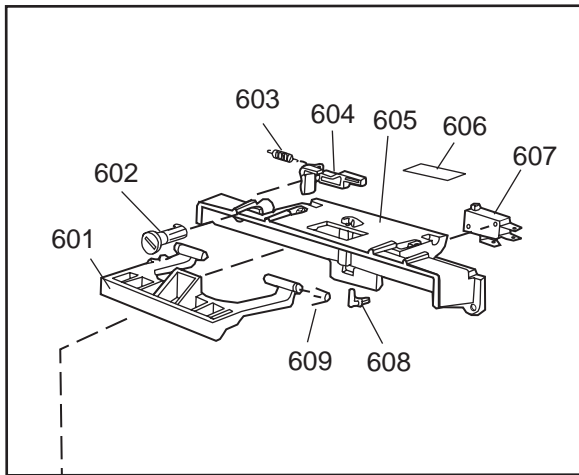

Datum

2003-03-24

Date

PANEL

CONTROL PANEL AND RELATED PARTS

Control panel and related parts

ASKO, D1706 US - White Bi (DW952)

Pos	Spare part No.	Description	Qty	Comment
601	8057541-0	Door Handle White 05/06 DW	1 Pcs	
602	8057545	Rotary catch, child safety '	1 Pcs	
603	8057546	SPRING, SafetyCatch 05/06 DW	1 Pcs	
604	8057544	Arm, SafetyCatch 05/06 DW	1 Pcs	
605	8057539	Bracket 4 Switch/Handle 05/0	1 Pcs	
605-a	8902085	Screw 20T for Plastic	2 Pcs	
606	8071098	Cover for Micro Switch	1 Pcs	
607	8055473	Door Switch - DW 05/06	1 Pcs	
608	8057542	Actuator, Doorswitch 05/06 D	1 Pcs	
609	8007078	Spring 02 Handle, DW	1 Pcs	
612	8073404-0	Decor Insert 1706	1 Pcs	
614	8057538-0	back for decor insert	1 Pcs	
614	8071680-0	Front Panel Asko Compl.	1 Pcs	
617	8057540	Bracket, program timer '05	1 Pcs	
617-a	8900944	Screw Toe Kick 20 Torx	2 Pcs	
618	8060017	Timer 05/06 DW	1 Pcs	
618-a	8900944	Screw Toe Kick 20 Torx	2 Pcs	
618-b	8901413	Lock Washer, laundry tops	2 Pcs	
619	8057941	Switch, temp hi/lo DW	2 Pcs	
624	8073422	Cable harness D1706	1 Pcs	
627	8057982-0	Push Button White '05	2 Pcs	
628	8056521	Clip Knobs - Mechanical	1 Pcs	
629	8801198-0	Knob	1 Pcs	
690	8075564	INSTR. D/WASHER USA DW95 ENG	1 Pc's	
690	8073096	INSTR. GENERAL D/WASHER USA	1 Pc's	
690	8075565	INSTR. D/WASHER USA DW95 FR	1 Pc's	
690	8075566	INSTR. D/WASHER USA DW95 ES	1 Pc's