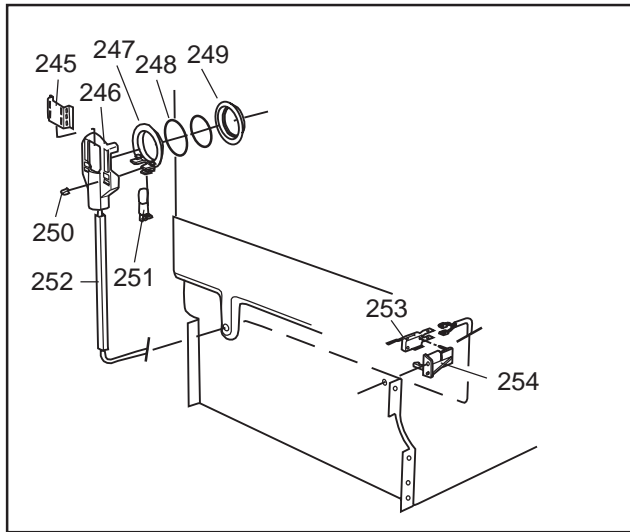

Datum
2003-03-24
Date

BEHÅLLARE

CONTAINER AND RELATED PARTS

Container and related parts

ASKO, D1706 US - White Bi (DW952)

Pos	Spare part No.	Description	Qty	Comment
201	8057977	Bearing Upper Rail 05/06 DW	8 Pcs	
202	8058638-77	Ball Holder, Upper Rail DW	2 Pcs	
203	8057979-77	Rack Stop Grey 05/06 DW	2 Pcs	
204	8057052	Guide Rail '05 '06 DW	2 Pcs	
205	8057978-77	Rail Stop - Back Grey 05/06	2 Pcs	
206	8057489	Tub Seal 05/06 DW	1 Pcs	
208	8801098	Lock Catch Kit 05'06 D/W	1 Pcs	
210	8057077	Heating Element DW 05/06 140	1 Pcs	
210	8002370	Protective Collar	2 Pcs	
211	8901110	Screw w/O-Ring DW 05/06 25-T	4 Pcs	
212	8070613	Sealing Strip Casing	1 Pcs	
215	8059896	T-Stat 05/06 30-70C DW	1 Pcs	
216	8002579	T-Stat 05/06 DW Overheat	1 Pcs	
217	8059774	T-Stat 1385 -1706- 1716 52C	1 Pcs	
218	8074043	Power supply cord	1 Pcs	
220	8057527	Rear plate cover	1 Pcs	
220-a	8902357	Screw	5 Pcs	
222	8070142	Cable holder, rear 05	1 Pcs	
223	8058495	Cable holder, door 05	1 Pcs	
225	8057523	Bottom and Side support '05	1 Pcs	
229	8050251	Terminal Block DW All	1 Pcs	
229-a	8900357	Screw, terminal block	1 Pcs	
230	8059991	Cable holder, supply line 05	1 Pcs	
231	8006948	Grommet	1 Pcs	
232	8058491-77	Door Spring 05/06 for 0-7 lb	2 Pcs	
233	8074877	Foot	4 Pcs	
233	8057062	Subs to 8074877	4 Pcs	
234	8901156	Nut, Levelling Legs	4 Pcs	
236	8072119	Washer	4 Pcs	
241	8060255	No longer Avail. po# 8008- H	1 Pcs	
242	8070495	Inlet Valve Mount	1 Pcs	
242-a	8900327	Screw 20 Torx, Self Tapping	2 Pcs	
243	8059761-0	Filler Strip - Left DW - Whi	1 Pcs	
243	8059762-0	Filler Strip, Right 05/06 DW	1 Pcs	
243-a	8900646	Screw 20 Torx SS	4 Pcs	
244	8070614	Insulation,fill strip 05&06	2 Pcs