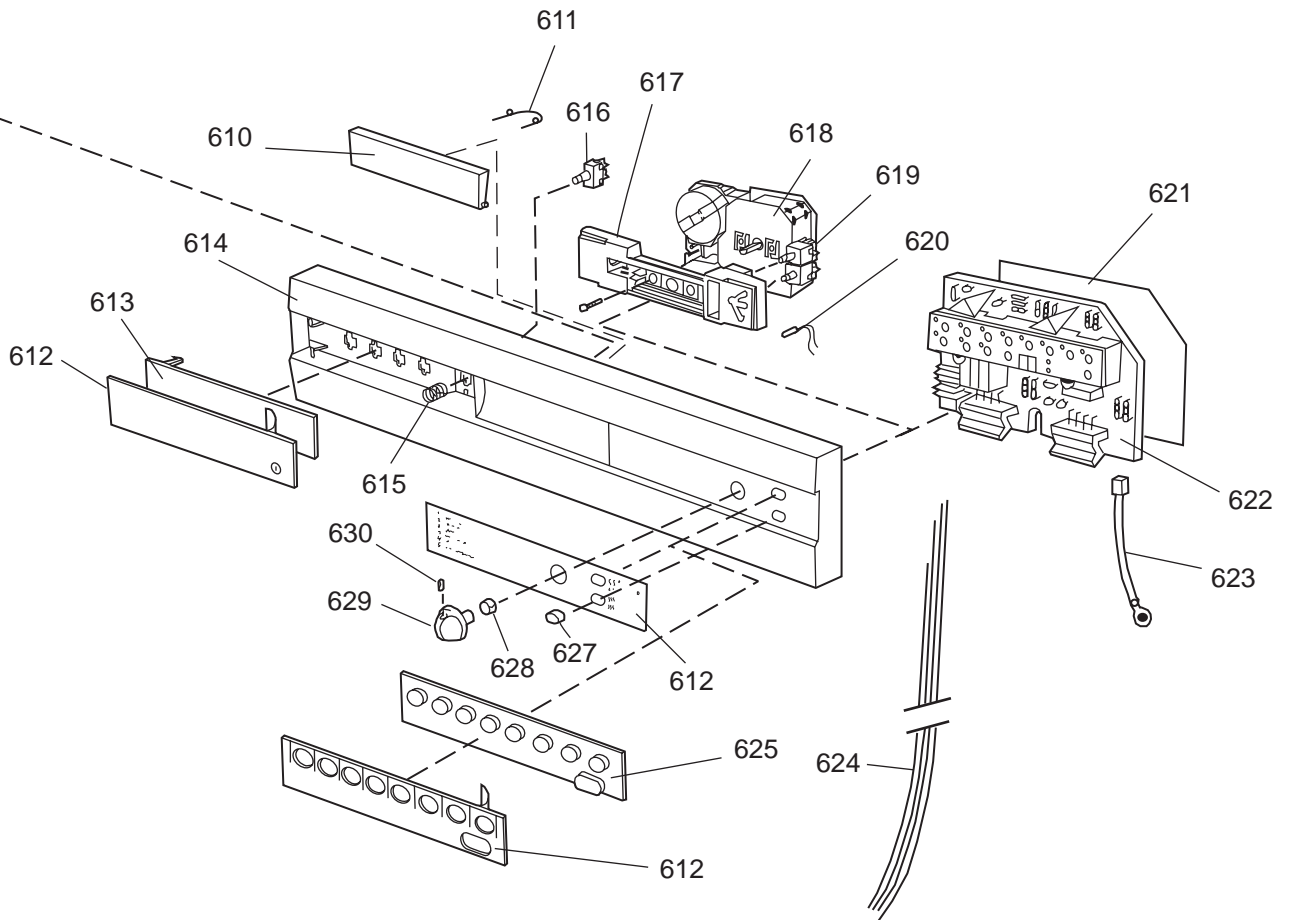

Datum

2003-03-24

Date

PANEL

CONTROL PANEL AND RELATED PARTS

Control panel and related parts

ASKO, D1706 US - White Bi (DW952)

Pos	Spare part No.	Description	Qty	Comment
601	8057541-0	Door Handle White 05/06 DW	1 Pcs	
602	8057545	Rotary catch, child safety '	1 Pcs	
603	8057546	SPRING, SafetyCatch 05/06 DW	1 Pcs	
604	8057544	Arm, SafetyCatch 05/06 DW	1 Pcs	
605	8057539	Bracket 4 Switch/Handle 05/0	1 Pcs	
605-a	8902085	Screw 20T for Plastic	2 Pcs	
606	8071098	Cover for Micro Switch	1 Pcs	
607	8055473	Door Switch - DW 05/06	1 Pcs	
608	8057542	Actuator, Doorswitch 05/06 D	1 Pcs	
609	8007078	Spring 02 Handle, DW	1 Pcs	
612	8073404-0	Decor Insert 1706	1 Pcs	
614	8057538-0	back for decor insert	1 Pcs	
614	8071680-0	Front Panel Asko Compl.	1 Pcs	
617	8057540	Bracket, program timer '05	1 Pcs	
617-a	8900944	Screw Toe Kick 20 Torx	2 Pcs	
618	8060017	Timer 05/06 DW	1 Pcs	
618-a	8900944	Screw Toe Kick 20 Torx	2 Pcs	
618-b	8901413	Lock Washer, laundry tops	2 Pcs	
619	8057941	Switch, temp hi/lo DW	2 Pcs	
624	8073422	Cable harness D1706	1 Pcs	
627	8057982-0	Push Button White '05	2 Pcs	
628	8056521	Clip Knobs - Mechanical	1 Pcs	
629	8801198-0	Knob	1 Pcs	
690	8075564	INSTR. D/WASHER USA DW95 ENG	1 Pc's	
690	8073096	INSTR. GENERAL D/WASHER USA	1 Pc's	
690	8075565	INSTR. D/WASHER USA DW95 FR	1 Pc's	
690	8075566	INSTR. D/WASHER USA DW95 ES	1 Pc's