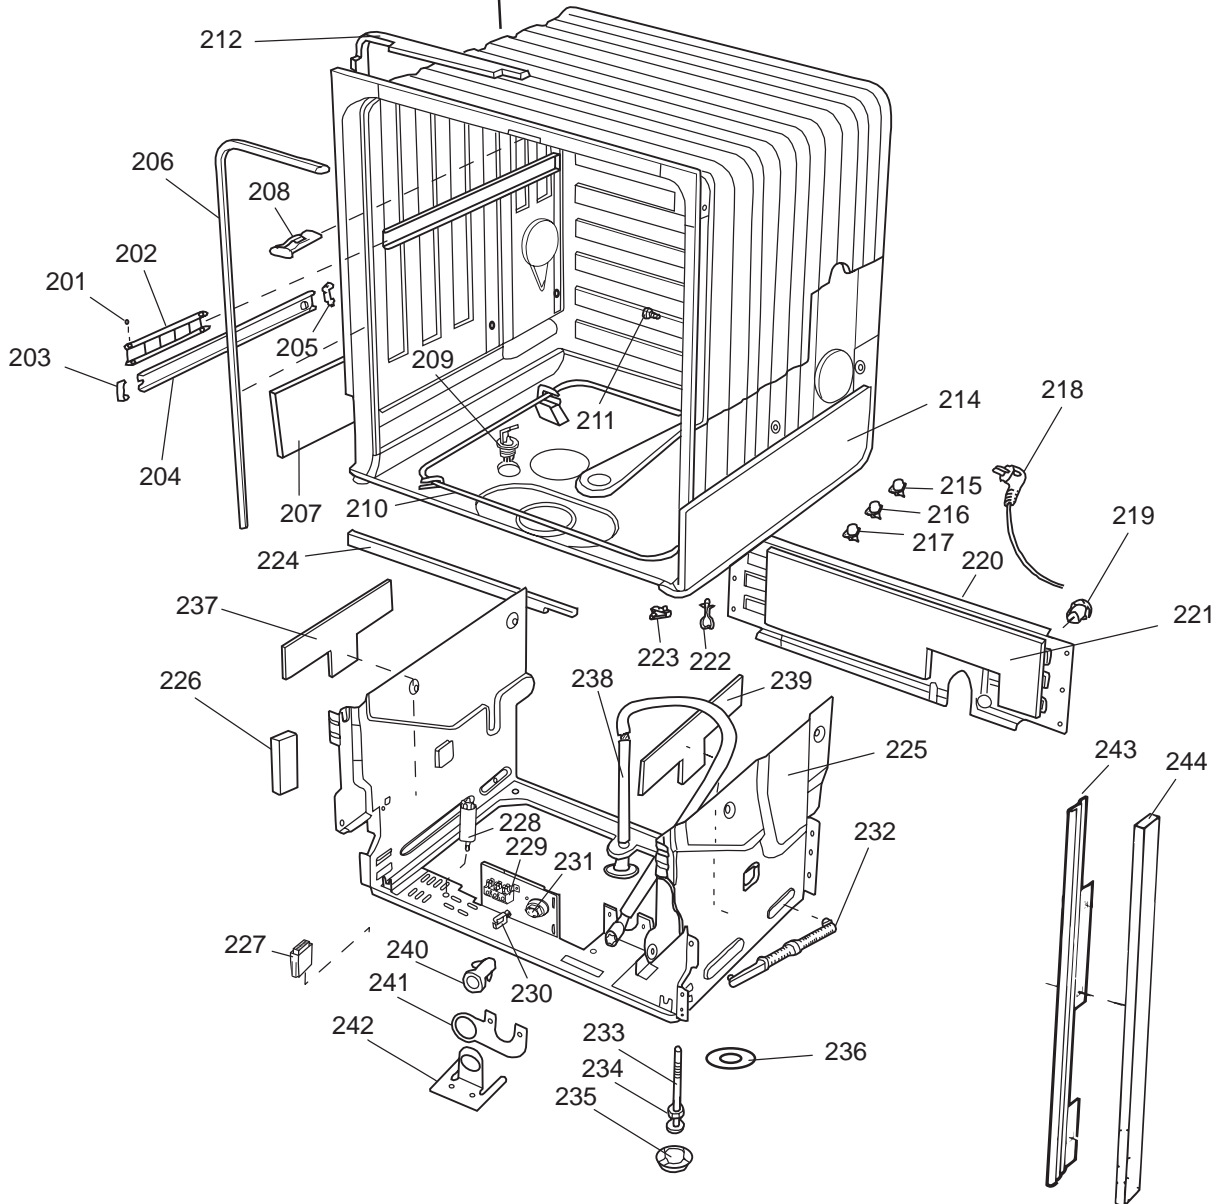

Datum
2003-03-24
Date

BEHÅLLARE

CONTAINER AND RELATED PARTS

Container and related parts

ASKO, D1706 US - White Bi (DW952)

Pos	Spare part No.	Description	Qty	Comment
201	8057977	Bearing Upper Rail 05/06 DW	8 Pcs	
202	8058638-77	Ball Holder, Upper Rail DW	2 Pcs	
203	8057979-77	Rack Stop Grey 05/06 DW	2 Pcs	
204	8057052	Guide Rail '05 '06 DW	2 Pcs	
205	8057978-77	Rail Stop - Back Grey 05/06	2 Pcs	
206	8057489	Tub Seal 05/06 DW	1 Pcs	
208	8801098	Lock Catch Kit 05'06 D/W	1 Pcs	
210	8057077	Heating Element DW 05/06 140	1 Pcs	
210	8002370	Protective Collar	2 Pcs	
211	8901110	Screw w/O-Ring DW 05/06 25-T	4 Pcs	
212	8070613	Sealing Strip Casing	1 Pcs	
215	8059896	T-Stat 05/06 30-70C DW	1 Pcs	
216	8002579	T-Stat 05/06 DW Overheat	1 Pcs	
217	8059774	T-Stat 1385 -1706- 1716 52C	1 Pcs	
218	8074043	Power supply cord	1 Pcs	
220	8057527	Rear plate cover	1 Pcs	
220-a	8902357	Screw	5 Pcs	
222	8070142	Cable holder, rear 05	1 Pcs	
223	8058495	Cable holder, door 05	1 Pcs	
225	8057523	Bottom and Side support '05	1 Pcs	
229	8050251	Terminal Block DW All	1 Pcs	
229-a	8900357	Screw, terminal block	1 Pcs	
230	8059991	Cable holder, supply line 05	1 Pcs	
231	8006948	Grommet	1 Pcs	
232	8058491-77	Door Spring 05/06 for 0-7 lb	2 Pcs	
233	8074877	Foot	4 Pcs	
233	8057062	Subs to 8074877	4 Pcs	
234	8901156	Nut, Levelling Legs	4 Pcs	
236	8072119	Washer	4 Pcs	
241	8060255	No longer Avail. po# 8008- H	1 Pcs	
242	8070495	Inlet Valve Mount	1 Pcs	
242-a	8900327	Screw 20 Torx, Self Tapping	2 Pcs	
243	8059761-0	Filler Strip - Left DW - Whi	1 Pcs	
243	8059762-0	Filler Strip, Right 05/06 DW	1 Pcs	
243-a	8900646	Screw 20 Torx SS	4 Pcs	
244	8070614	Insulation,fill strip 05&06	2 Pcs