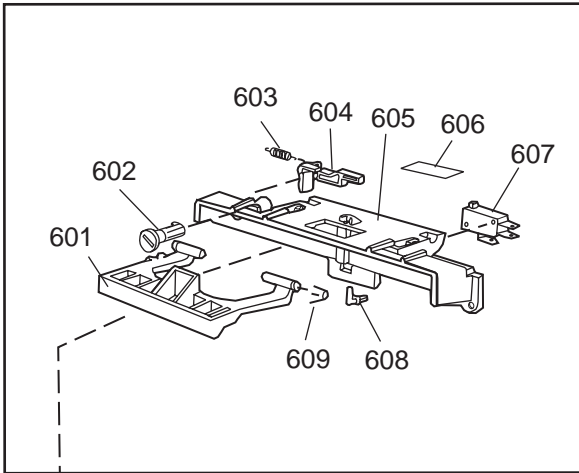

Datum
2003-03-24
Date

PANEL

CONTROL PANEL AND RELATED PARTS

Control panel and related parts

ASKO, D1706 US - White Bi (DW952)

Pos	Spare part No.	Description	Qty	Comment
601	8057541-0	Door Handle White 05/06 DW	1 Pcs	
602	8057545	Rotary catch, child safety '	1 Pcs	
603	8057546	SPRING, SafetyCatch 05/06 DW	1 Pcs	
604	8057544	Arm, SafetyCatch 05/06 DW	1 Pcs	
605	8057539	Bracket 4 Switch/Handle 05/0	1 Pcs	
605-a	8902085	Screw 20T for Plastic	2 Pcs	
606	8071098	Cover for Micro Switch	1 Pcs	
607	8055473	Door Switch - DW 05/06	1 Pcs	
608	8057542	Actuator, Doorswitch 05/06 D	1 Pcs	
609	8007078	Spring 02 Handle, DW	1 Pcs	
612	8073404-0	Decor Insert 1706	1 Pcs	
614	8057538-0	back for decor insert	1 Pcs	
614	8071680-0	Front Panel Asko Compl.	1 Pcs	
617	8057540	Bracket, program timer '05	1 Pcs	
617-a	8900944	Screw Toe Kick 20 Torx	2 Pcs	
618	8060017	Timer 05/06 DW	1 Pcs	
618-a	8900944	Screw Toe Kick 20 Torx	2 Pcs	
618-b	8901413	Lock Washer, laundry tops	2 Pcs	
619	8057941	Switch, temp hi/lo DW	2 Pcs	
624	8073422	Cable harness D1706	1 Pcs	
627	8057982-0	Push Button White '05	2 Pcs	
628	8056521	Clip Knobs - Mechanical	1 Pcs	
629	8801198-0	Knob	1 Pcs	
690	8075564	INSTR. D/WASHER USA DW95 ENG	1 Pc's	
690	8073096	INSTR. GENERAL D/WASHER USA	1 Pc's	
690	8075565	INSTR. D/WASHER USA DW95 FR	1 Pc's	
690	8075566	INSTR. D/WASHER USA DW95 ES	1 Pc's