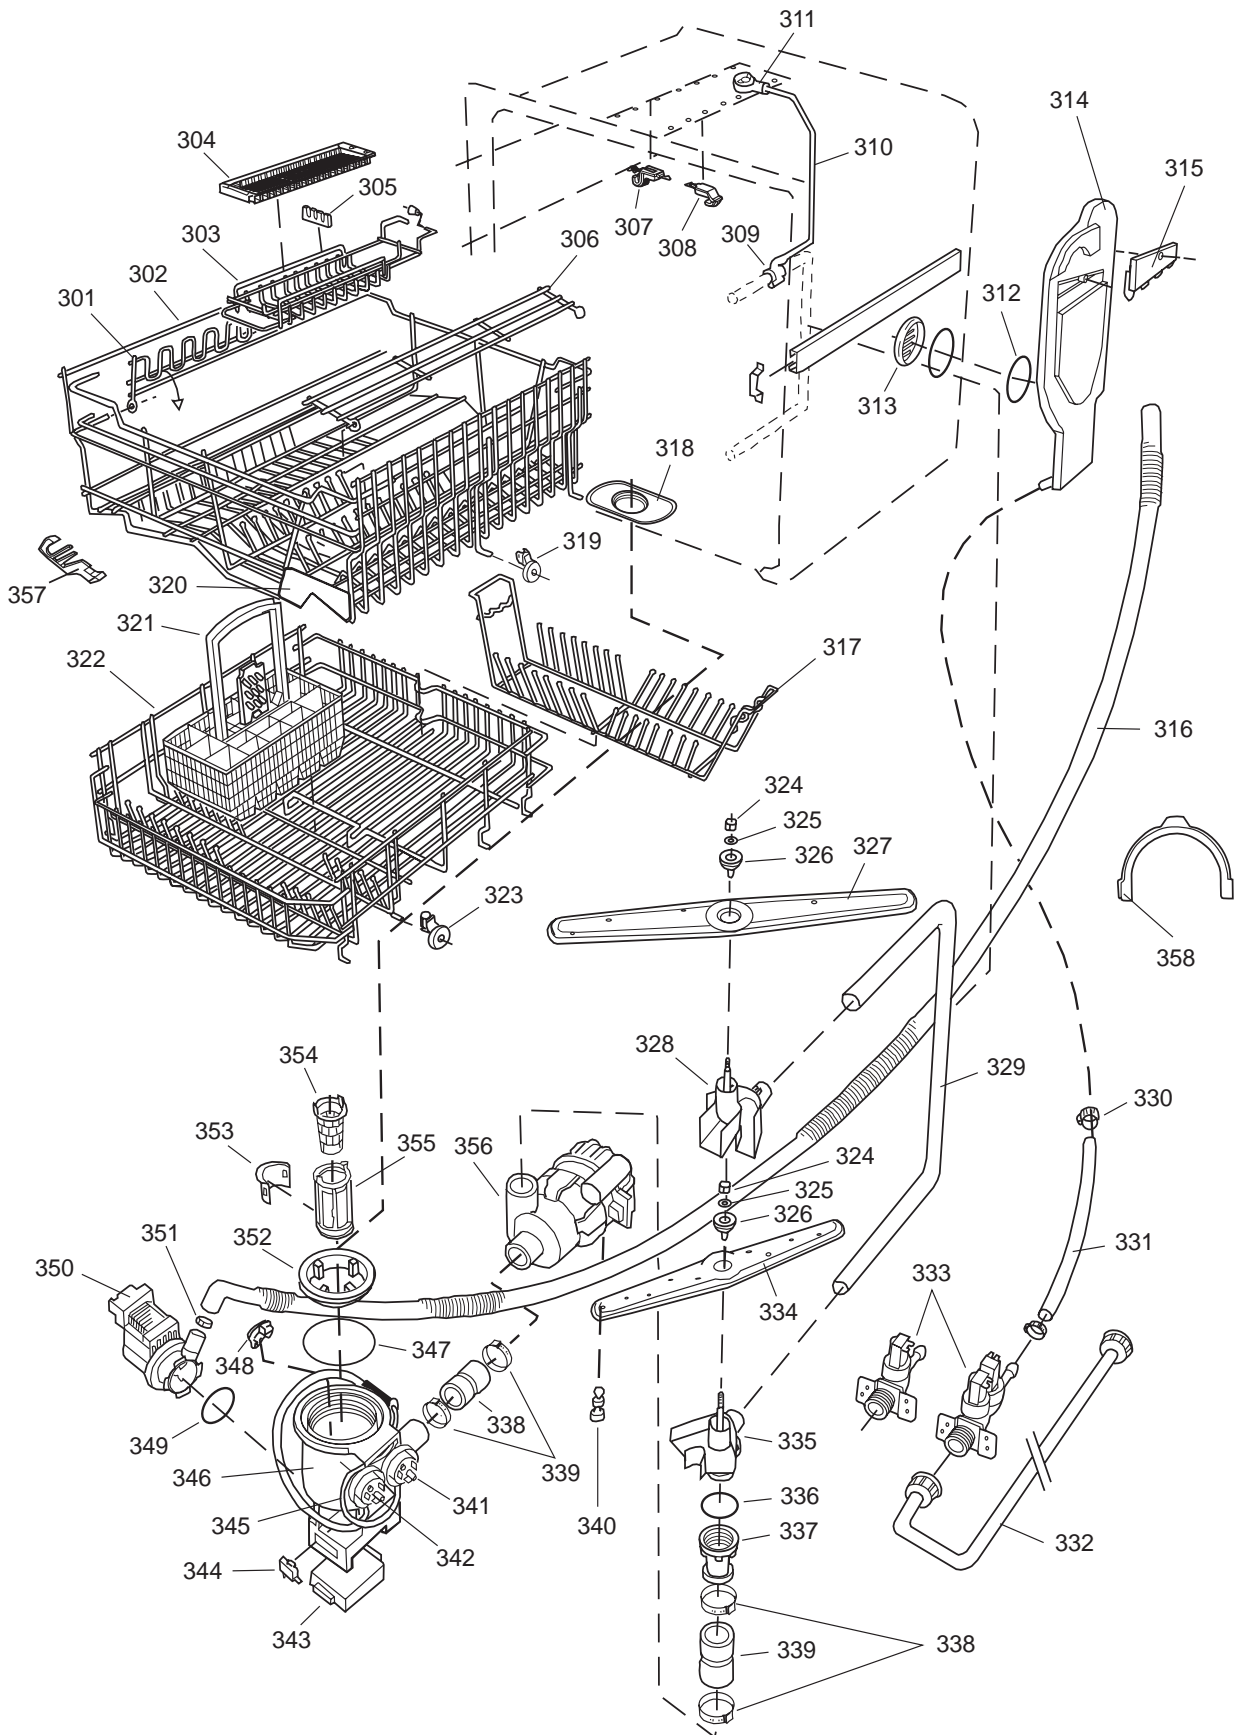

DISKSYSTEM

DISHWASHING SYSTEM

Dishwashing system

ASKO, D1706 US - White Bi (DW952)

Pos	Spare part No.	Description	Qty	Comment
302	8801236-36	Upper Basket Gray	1 Pcs	
302	8801199-36	Rack, Upper 05 & 06 DW	1 Pcs	with cup shelf
306	8071336-36	Cup Shelf 05/06 DW	1 Pcs	
313	8057536-77	Lockring Airbreak Gray	1 Pcs	
314	8057514	Sub To 8801234	1 Pcs	
316	8070304	Drain Hose 05/06 DW	1 Pcs	
316	8075484	OUTLET HOSE NON RETURN VALVE	1 Pcs	
316-a	8052239	Hose Clamp, Squeeze	1 Pcs	
316-a	8073403	Non Return Valve	1 Pcs	
316-b	8053642	Hose Clip	1 Pcs	
318	8059740	Strainer Upper 05/06 DW	1 Pcs	
319	8058498-77	Wheel, Upper Basket 05/06 DW	4 Pcs	
321	8801089-77	Cutlery Basket 05/06 DW	1 Pcs	
322	8070043-36	Lower Basket 1325/1706	1 Pcs	
323	8009516-77	Rack Wheels Lower 05/06 DW	8 Pcs	
324	8901262	Nut for Spray Arm 05	2 Pcs	
325	8052095	Ceramic Washer, Spray Arm 05	2 Pcs	
326	8057070-77	Spray Arm Insert 05/06 DW	2 Pcs	
327	8072695	Spray Arm - Upper 05/06 DW	1 Pcs	
328	8057068-77	Spray Pipe Bearing Upper	1 Pcs	
329	8057063	Spray pipe, inner 05	1 Pcs	
330	8052189	Hose Clamp, Squeeze	2 Pcs	
331	8070622	Ruber Hose	1 Pcs	
332	8073879	Fill hose quick connect	1 Pcs	
333	8072121	Fill Valve, Single 05/06 DW.	1 Pcs	
333	8073995	Water valve single. Easy Ins	1 Pcs	
333-a	8902087	Screw, Plastic Housing 20 To	2 Pcs	
334	8072692	Spray Arm - Lower 05/06 DW	1 Pcs	
335	8057067-77	Lower Washarm Support 05/06	1 Pcs	
336	8901755	O-Ring Seal	1 Pcs	
337	8057069	Retainer Nut SprayArm 05/06	1 Pcs	
338	8052097	Hose Clamp, Circ. Pump 05/06	4 Pcs	
339	8057484	Hose, Circ. Pump 05/06 DW	2 Pcs	
340	8055095	BUFFER, Circumpump 03/04 DW	1 Pcs	
341	8071024	Level Switch 05/06 DW	1 Pcs	
343	8057053	Subs to 8075110	1 Pcs	
344	8060068	Micro Switch,Overfill 05/06	1 Pcs	
345	8058500	Hose Pressure Sw. 05/06 DW	1 Pcs	
346	8801123	Replaces 8075197-77. Sump 05	1 Pcs	
347	8058503	O-Ring, Sump 05/06 DW	1 Pcs	
348	8057487-79	Sump Plug DW 05/06 Cleanout	1 Pcs	
349	8002584	O-Ring, Drain Pump 05/06 DW	1 Pcs	
350	8072032	Drain Pump 05/06 DW	1 Pcs	
351	8052239	Hose Clamp, Squeeze	1 Pcs	
352	8057488	Locking ring, bottom well 05	1 Pcs	
353	8058454	Cover Str. Basket 05/06 DW	1 Pcs	
354	8057972-77	Strainer Basket Grey 05/06 D	1 Pcs	
355	8057486-77	Filter, fine 05 & 06 DW	1 Pcs	
356	8071250	Circ. Pump 05/06 DW	1 Pcs	
356-a	8075380	capacitor D3000	1 Pcs	
358	8072528-77	Holder Outlet Hose	1 Pcs	
358	8050805	GOOSE NECK for DRAIN HOSE	1 Pcs