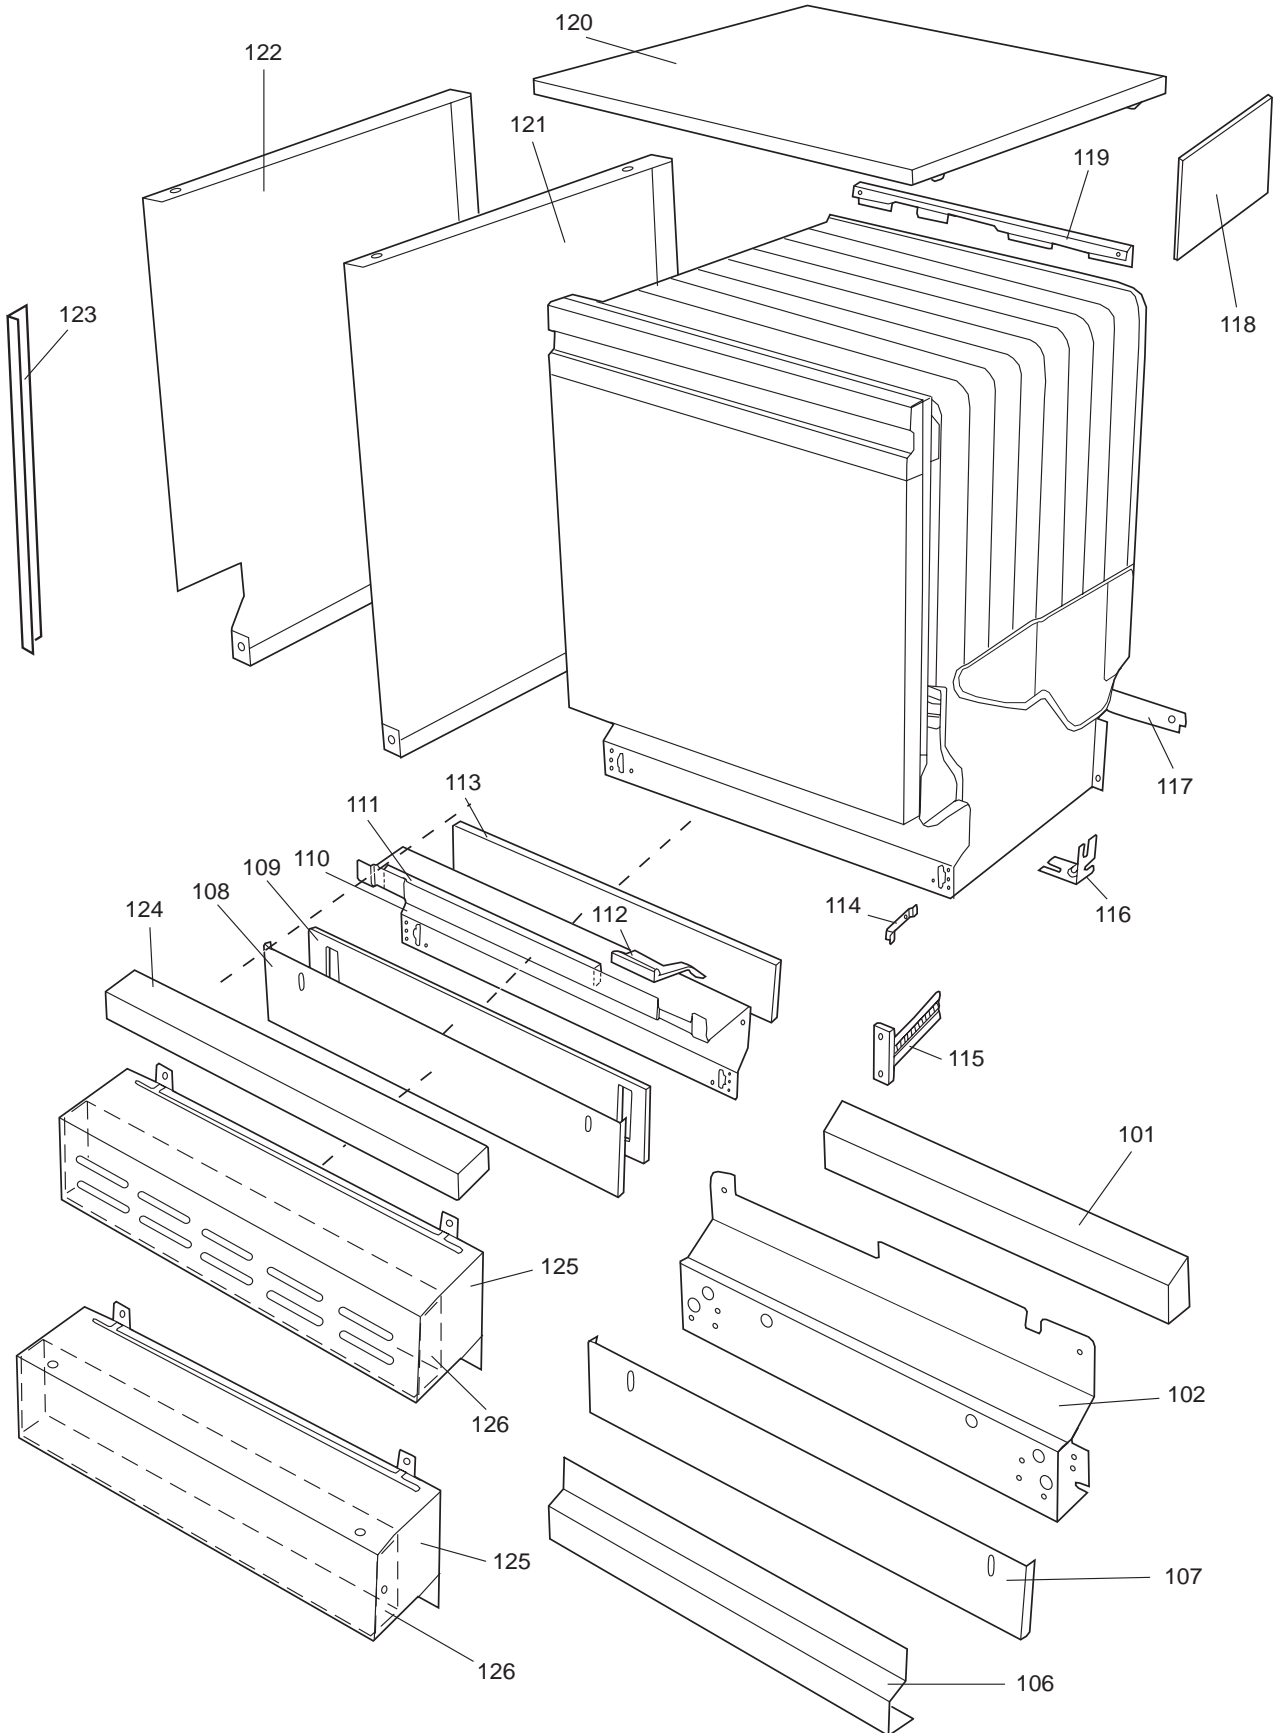

Datum
2003-03-24
Date

YTTERHÖLJE

CASING AND RELATED PARTS

Casing and related parts

ASKO, D1706 US - White Bi (DW952)

Pos	Spare part No.	Description	Qty	Comment
108	8059758-0	Toe Kick, White DW 05/06 US	1 Pcs	
108-a	8900944-0	Screw, white 20 torx	2 Pcs	
109	8070743	Insulation, Toe-Kick 05/06 D	1 Pcs	
110	8057526	Guard Plate DW05 & 06	1 Pcs	
110	8073707	Proection Plate	1 Pcs	
110-a	8902357	Screw	4 Pcs	
111	8060041	Sealing strip, protect plte	1 Pcs	
112	8058486	Drip Guard Overflow 05/06 DW	1 Pcs	
113	8058353	Sound Absorb Guard	1 Pcs	
114	8057550	Spring Adj. Bracket 05/06 DW	2 Pcs	
114	8073481-49	Spring Kicking Plate L. Gray	2 Pcs	
114-a	8902131	Screw, disc.jh 11-99	2 Pcs	
115	8057549	Bracket/Toe Kick 05/06 DW	2 Pcs	
124	8070615	Sealing Lower Panel DW 05/06	1 Pcs	
125	8057100-S-0	Lower Panel, 05/06 DW	1 Pcs	
125-a	8900352	Screw Access Panel 05/06	2 Pcs	
125-b	8009769	Plug - Decor Frame White	4 Pcs	
126	8070612	Insul, lower panel 05 & 06 D	1 Pcs	