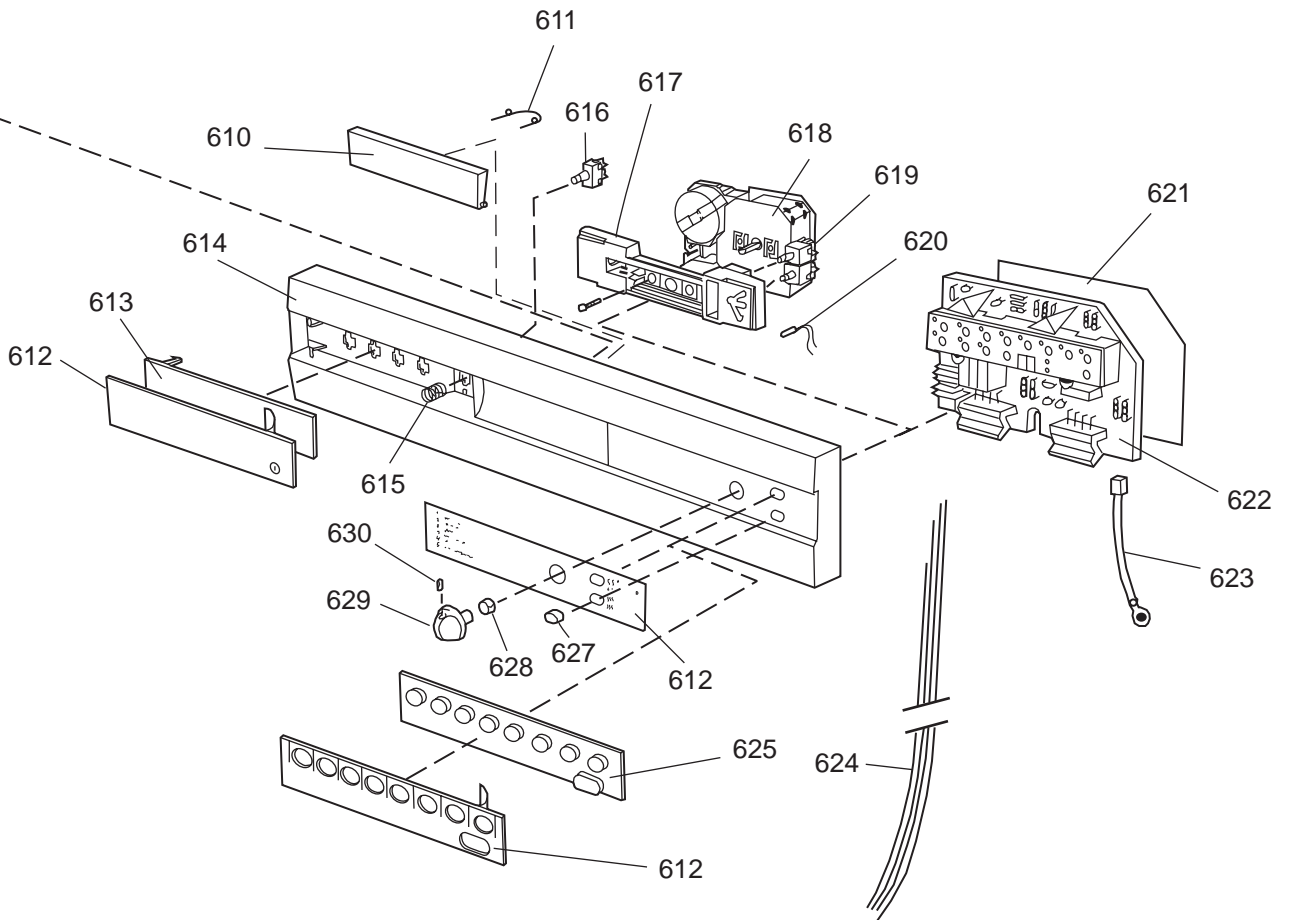

Datum
2003-03-24
Date

PANEL

CONTROL PANEL AND RELATED PARTS

Control panel and related parts

ASKO, D1706 US - White Bi (DW952)

Pos	Spare part No.	Description	Qty	Comment
601	8057541-0	Door Handle White 05/06 DW	1 Pcs	
602	8057545	Rotary catch, child safety '	1 Pcs	
603	8057546	SPRING, SafetyCatch 05/06 DW	1 Pcs	
604	8057544	Arm, SafetyCatch 05/06 DW	1 Pcs	
605	8057539	Bracket 4 Switch/Handle 05/0	1 Pcs	
605-a	8902085	Screw 20T for Plastic	2 Pcs	
606	8071098	Cover for Micro Switch	1 Pcs	
607	8055473	Door Switch - DW 05/06	1 Pcs	
608	8057542	Actuator, Doorswitch 05/06 D	1 Pcs	
609	8007078	Spring 02 Handle, DW	1 Pcs	
612	8073404-0	Decor Insert 1706	1 Pcs	
614	8057538-0	back for decor insert	1 Pcs	
614	8071680-0	Front Panel Asko Compl.	1 Pcs	
617	8057540	Bracket, program timer '05	1 Pcs	
617-a	8900944	Screw Toe Kick 20 Torx	2 Pcs	
618	8060017	Timer 05/06 DW	1 Pcs	
618-a	8900944	Screw Toe Kick 20 Torx	2 Pcs	
618-b	8901413	Lock Washer, laundry tops	2 Pcs	
619	8057941	Switch, temp hi/lo DW	2 Pcs	
624	8073422	Cable harness D1706	1 Pcs	
627	8057982-0	Push Button White '05	2 Pcs	
628	8056521	Clip Knobs - Mechanical	1 Pcs	
629	8801198-0	Knob	1 Pcs	
690	8075564	INSTR. D/WASHER USA DW95 ENG	1 Pc's	
690	8073096	INSTR. GENERAL D/WASHER USA	1 Pc's	
690	8075565	INSTR. D/WASHER USA DW95 FR	1 Pc's	
690	8075566	INSTR. D/WASHER USA DW95 ES	1 Pc's