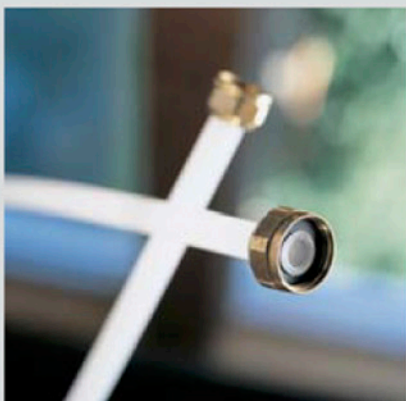

ASKO
BUILT TO LAST LONGER

Spare Parts Catalogue

Dishwashers \ 06 Generation
Type: DW952
Model: D1716 US Black Bi

Prod. No: 107171602
November 17th 2004

AM Appliances Group

P.O. Box 851805 • Richardson • TX 75085-1805
789 N. Grove Road • Suite 103 • Richardson • TX 75081