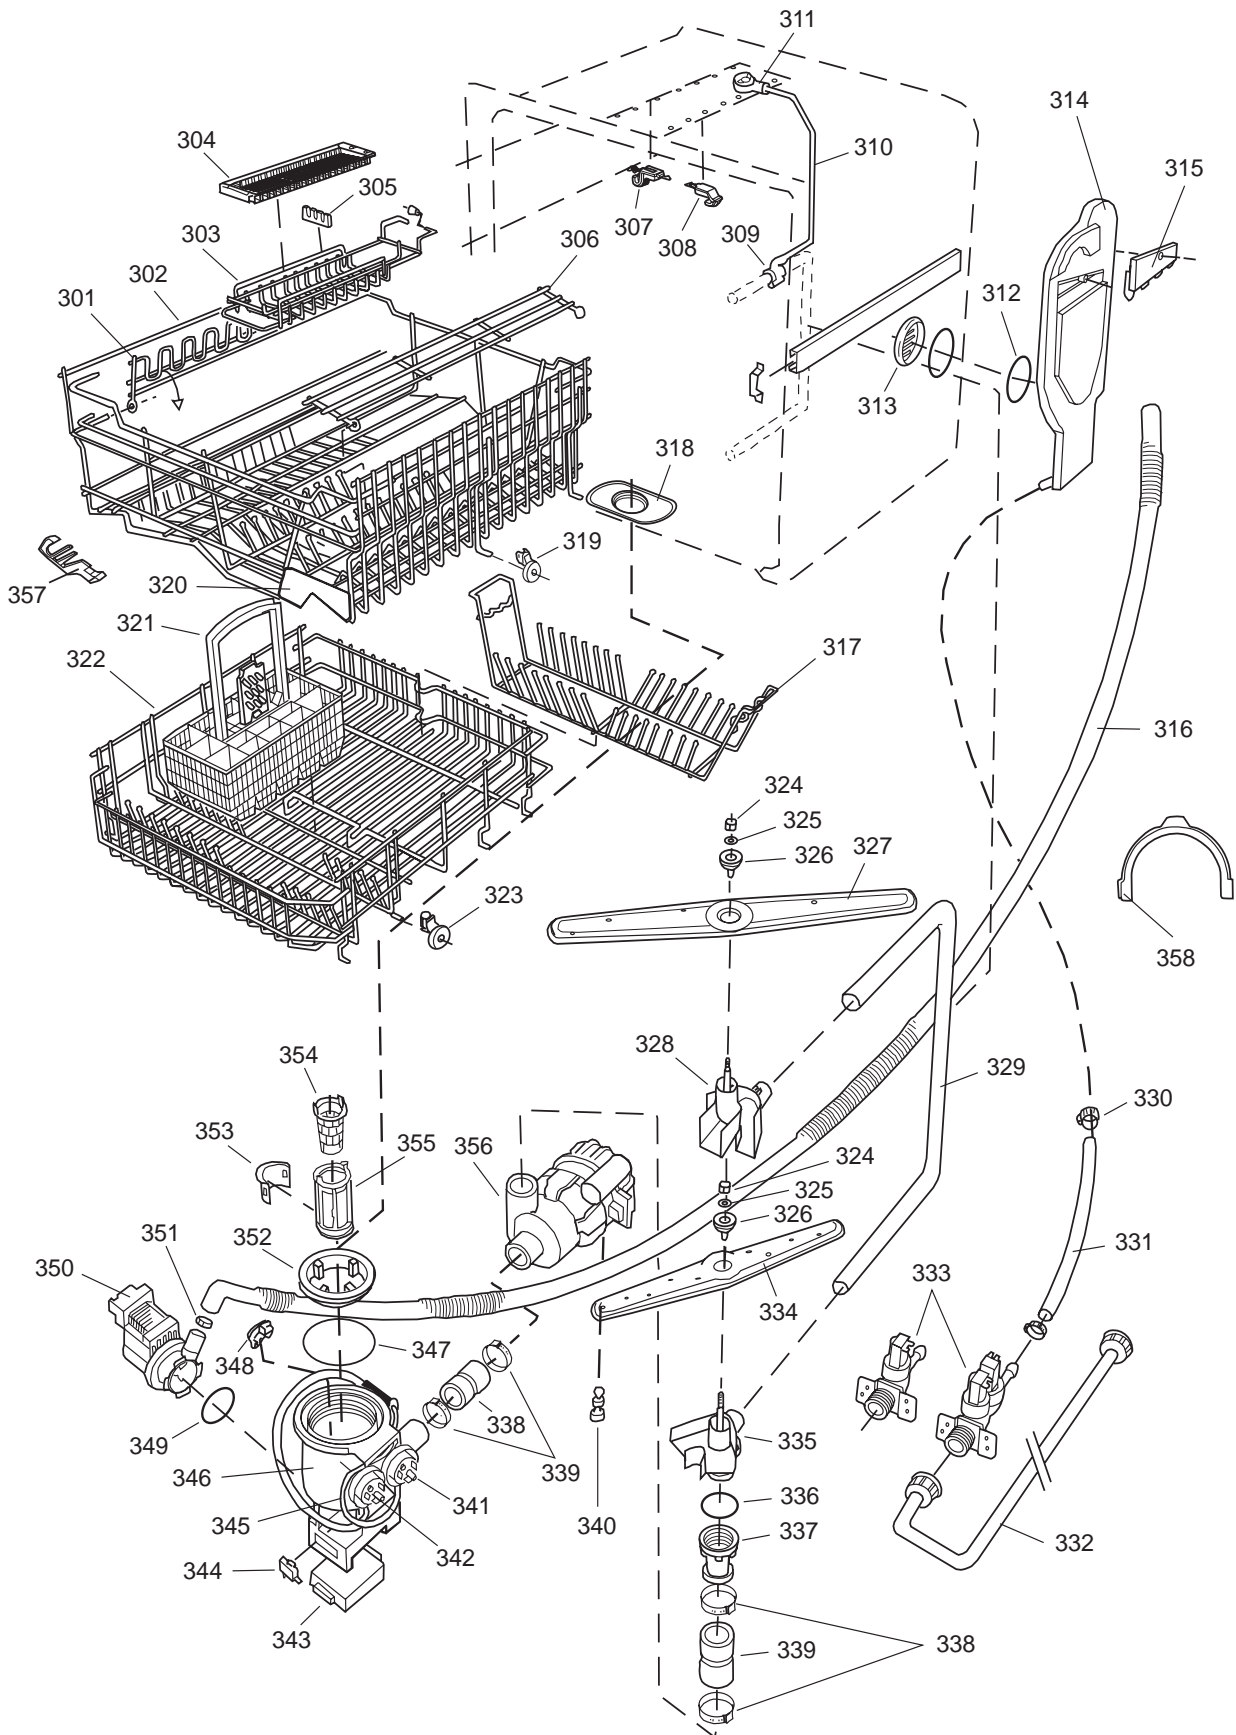

Datum
2003-03-24
Date

DISKSYSTEM

DISHWASHING SYSTEM

Dishwashing system

ASKO, D1716 US - Black Bi (DW952)

Pos	Spare part No.	Description	Qty	Comment
301	8071337-36	Cup Shelf Wine Glass 05/06 D	1 Pcs	
302	8801236-36	Upper Basket Gray	1 Pcs	
302	8801199-36	Rack, Upper 05 & 06 DW	1 Pcs	with cup shelf
306	8071336-36	Cup Shelf 05/06 DW	1 Pcs	
313	8057536-77	Lockring Airbreak Gray	1 Pcs	
314	8057514	Sub To 8801234	1 Pcs	
316	8070304	Drain Hose 05/06 DW	1 Pcs	
316	8075484	OUTLET HOSE NON RETURN VALVE	1 Pcs	
316-a	8052239	Hose Clamp, Squeeze	1 Pcs	
316-a	8073403	Non Return Valve	1 Pcs	
316-b	8053642	Hose Clip	1 Pcs	
318	8059740	Strainer Upper 05/06 DW	1 Pcs	
319	8058498-77	Wheel, Upper Basket 05/06 DW	4 Pcs	
320	8057506-77	Knife Stop	1 Pcs	
321	8801089-77	Cutlery Basket 05/06 DW	1 Pcs	
322	8801200-36	Lower Basket 05/06 DW	1 Pcs	
323	8009516-77	Rack Wheels Lower 05/06 DW	8 Pcs	
324	8901262	Nut for Spray Arm 05	2 Pcs	
325	8052095	Ceramic Washer, Spray Arm 05	2 Pcs	
326	8057070-77	Spray Arm Insert 05/06 DW	2 Pcs	
327	8072695	Spray Arm - Upper 05/06 DW	1 Pcs	
328	8057068-77	Spray Pipe Bearing Upper	1 Pcs	
329	8057063	Spray pipe, inner 05	1 Pcs	
330	8052189	Hose Clamp, Squeeze	2 Pcs	
331	8070622	Ruber Hose	1 Pcs	
332	8073879	Fill hose quick connect	1 Pcs	
333	8073995	Water valve single. Easy Ins	1 Pcs	
333	8072121	Fill Valve, Single 05/06 DW.	1 Pcs	
333-a	8902087	Screw, Plastic Housing 20 To	2 Pcs	
334	8072692	Spray Arm - Lower 05/06 DW	1 Pcs	
335	8057067-77	Lower Washarm Support 05/06	1 Pcs	
336	8901755	O-Ring Seal	1 Pcs	
337	8057069	Retainer Nut SprayArm 05/06	1 Pcs	
338	8052097	Hose Clamp, Circ. Pump 05/06	4 Pcs	
339	8057484	Hose, Circ. Pump 05/06 DW	2 Pcs	
340	8055095	BUFFER, Circumpump 03/04 DW	1 Pcs	
341	8071024	Level Switch 05/06 DW	1 Pcs	
343	8057053	Subs to 8075110	1 Pcs	
344	8060068	Micro Switch,Overfill 05/06	1 Pcs	
345	8058500	Hose Pressure Sw. 05/06 DW	1 Pcs	
346	8801123	Replaces 8075197-77. Sump 05	1 Pcs	
347	8058503	O-Ring, Sump 05/06 DW	1 Pcs	
348	8057487-79	Sump Plug DW 05/06 Cleanout	1 Pcs	
349	8002584	O-Ring, Drain Pump 05/06 DW	1 Pcs	
350	8072032	Drain Pump 05/06 DW	1 Pcs	
351	8052239	Hose Clamp, Squeeze	1 Pcs	
352	8057488	Locking ring, bottom well 05	1 Pcs	
353	8058454	Cover Str. Basket 05/06 DW	1 Pcs	
354	8057972-77	Strainer Basket Grey 05/06 D	1 Pcs	
355	8057486-77	Filter, fine 05 & 06 DW	1 Pcs	
356	8071250	Circ. Pump 05/06 DW	1 Pcs	
356-a	8075380	capacitor D3000	1 Pcs	
357	8071214-77	Knife Holder 05/06 DW	2 Pcs	
358	8050805	GOOSE NECK for DRAIN HOSE	1 Pcs	
358	8072528-77	Holder Outlet Hose	1 Pcs