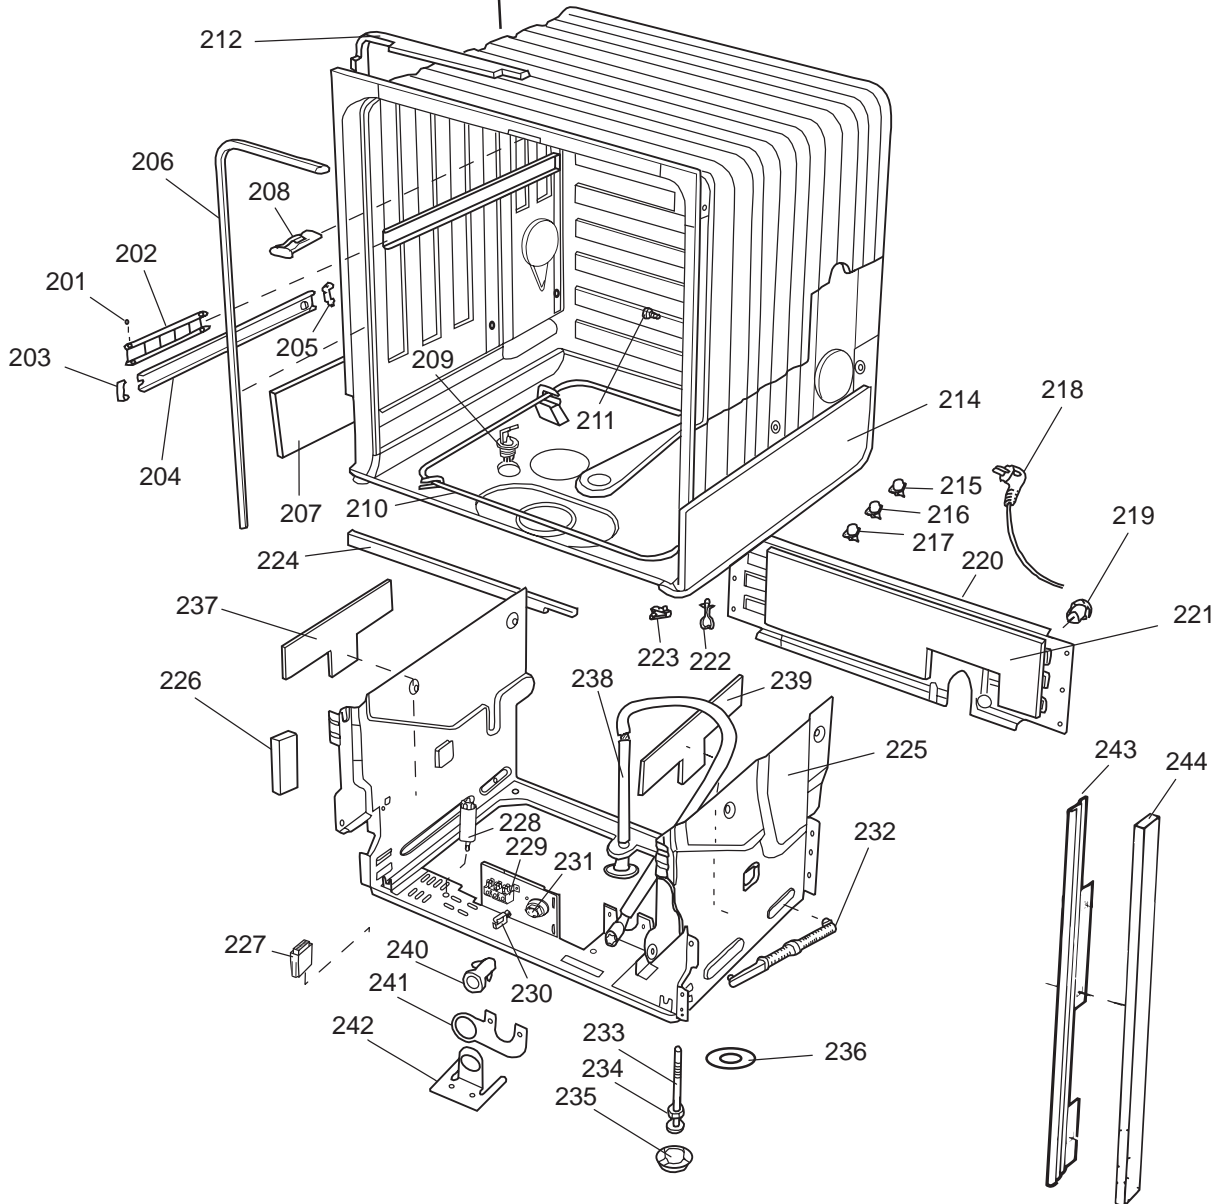

Datum

2003-03-24

Date

BEHÅLLARE

CONTAINER AND RELATED PARTS

Container and related parts

ASKO, D1716 US - Bisque Bi (DW952)

| Pos | Spare part No. | Description | Qty | Comment |
|-------|----------------|--------------------------------|--------|-----------------------|
| 201 | 8057977 | Bearing Upper Rail 05/06 DW | 8 Pc's | |
| 202 | 8058638-77 | Ball Holder Upper Rail DW | 2 Pc's | |
| 203 | 8057979-77 | Rack Stop Grey 05/06 DW | 2 Pc's | |
| 204 | 8057052 | Guide Rail '05 '06 DW | 2 Pc's | |
| 205 | 8057978-77 | Rail Stop - Back Grey 05/06 DW | 2 Pc's | |
| 206 | 8057489 | Tub Seal 05/06 DW | 1 Pc's | |
| 208 | 8801098 | Lock Catch Kit 05'06 D/W | 1 Pc's | |
| 210 | 8057077 | Heating Element DW 05/06 1400W | 1 Pc's | |
| 210 | 8002370 | Protective Collar | 2 Pc's | |
| 211 | 8901110 | Screw w/O-Ring DW 05/06 25-T | 4 Pc's | |
| 212 | 8070613 | Sealing Strip Casing | 1 Pc's | |
| 215 | 8059896 | T-Stat 05/06 30-70C DW | 1 Pc's | |
| 216 | 8002579 | T-Stat 05/06 DW Overheat | 1 Pc's | |
| 217 | 8058373 | Thermostat 05 | 1 Pc's | |
| 218 | 8074043 | Power supply cord | 1 Pc's | |
| 220 | 8057527 | Rear plate cover | 1 Pc's | |
| 220-a | 8902357 | Screw | 5 Pc's | |
| 222 | 8070142 | Cable holder rear 05 | 1 Pc's | |
| 223 | 8058495 | Cable holder door 05 | 1 Pc's | |
| 225 | 8074566 | Bottom Outer | 1 Pc's | If equipt with 3-feet |
| 225 | 8057523 | Bottom and Side support '05 | 1 Pc's | |
| 229 | 8050251 | Terminal Block DW All | 1 Pc's | |
| 229-a | 8900357 | Screw terminal block | 1 Pc's | |
| 230 | 8059991 | Cable holder supply line 05 | 1 Pc's | |
| 231 | 8006948 | Grommet | 1 Pc's | |
| 232 | 8058491-77 | Door Spring 05/06 for 0-7 lbs | 2 Pc's | |
| 233 | 8074877 | Foot | 2 Pc's | |
| 233 | 8057062 | Subs to 8074877 | 4 Pc's | |
| 234 | 8901156 | Nut Levelling Legs | 4 Pc's | |
| 235 | 8051957 | Slide foot 02 DW | 3 Pc's | |
| 236 | 8072119 | Washer | 2 Pc's | |
| 238 | 8073647 | Foot Adjustable from Front Cpl | 1 Pc's | |
| 243 | 8059761-84 | Strip Side Left Bisque | 1 Pc's | |
| 243 | 8059762-84 | Strip Side Right Bisque | 1 Pc's | |
| 243-a | 8900646 | Screw 20 Torx SS | 4 Pc's | |
| 244 | 8070614 | Insulationfill strip 05&06 DW | 2 Pc's | |