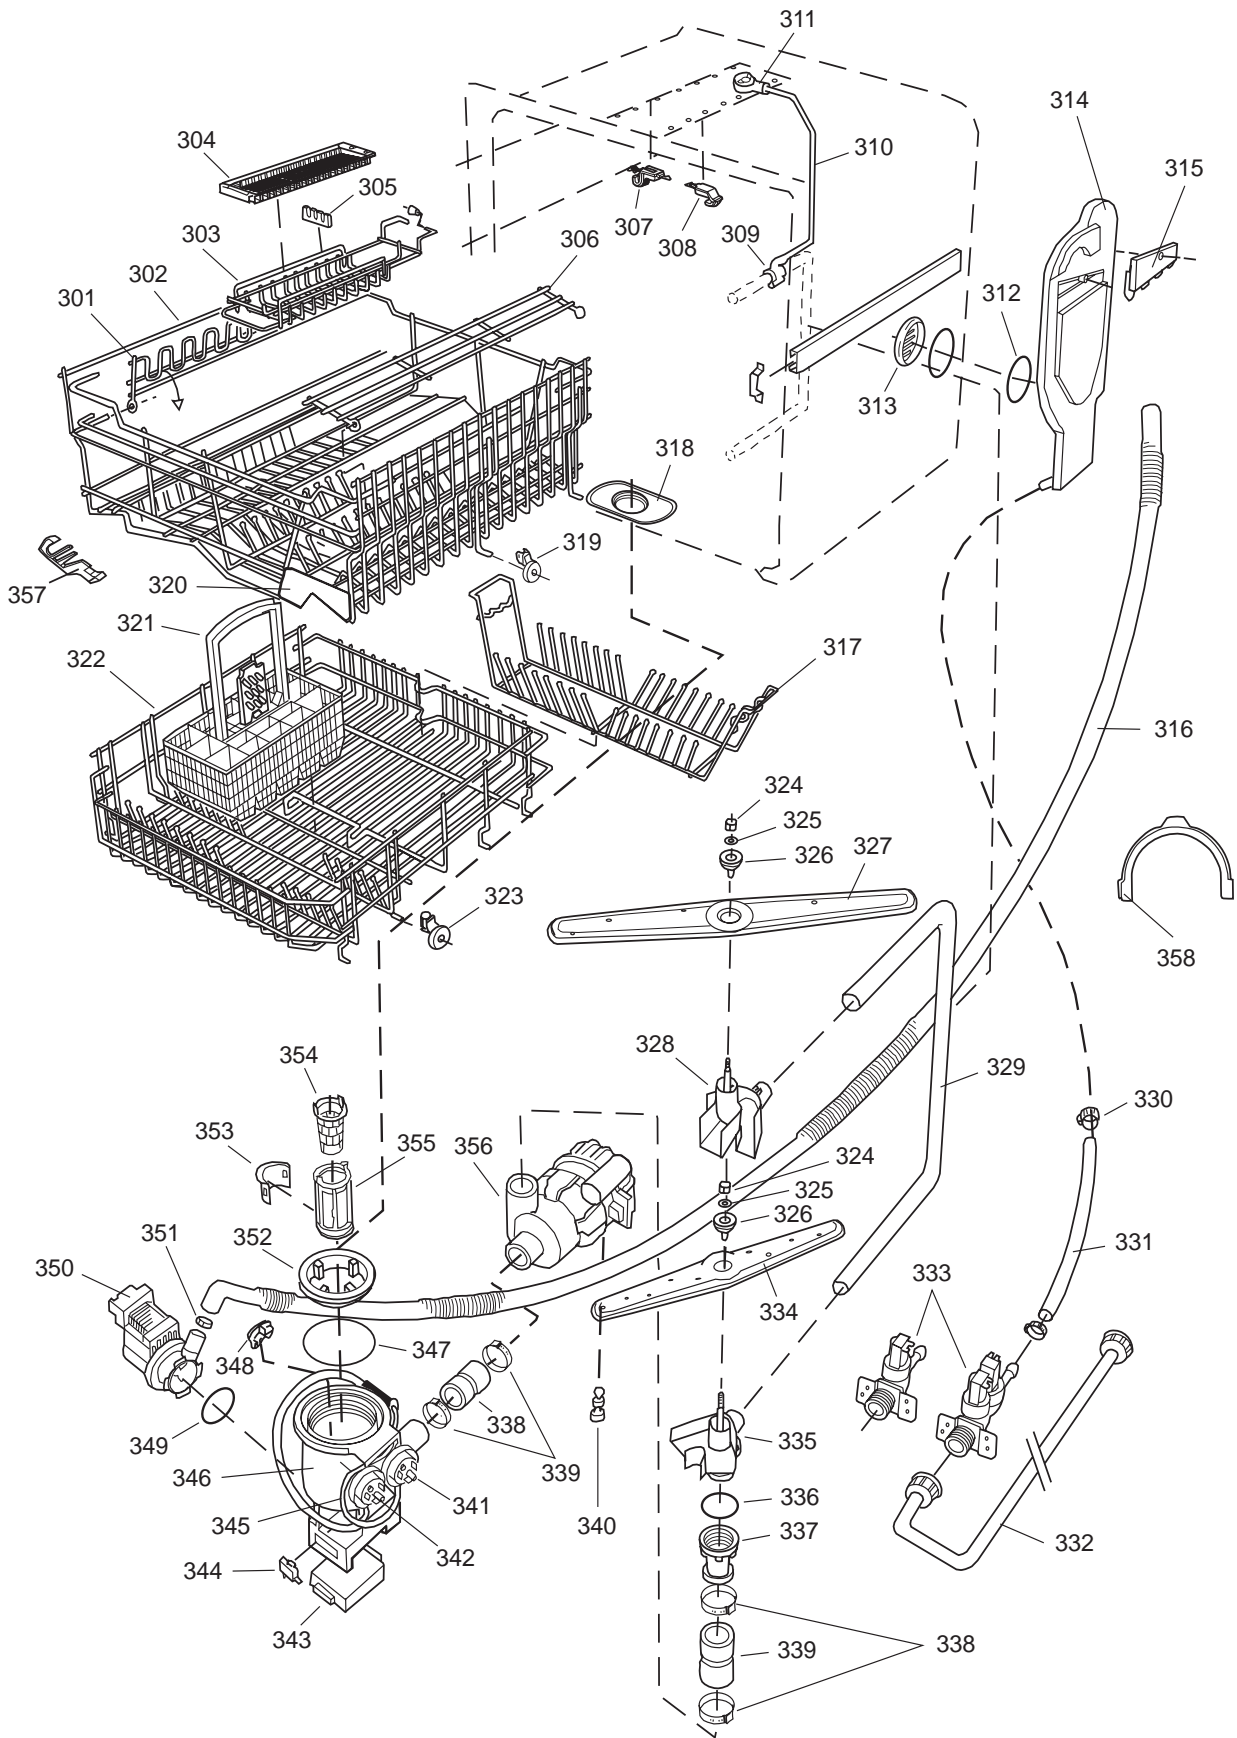

Datum
2003-03-24
Date

DISKSYSTEM

DISHWASHING SYSTEM

Dishwashing system

ASKO, D1716 US - Bisque Bi (DW952)

Pos	Spare part No.	Description	Qty	Comment
301	8071337-36	Cup Shelf Wine Glass 05/06 DW	1 Pc's	
302	8801236-36	Upper Basket Gray	1 Pc's	
302	8801199-36	Rack Upper 05 & 06 DW	1 Pc's	with cup shelf
306	8071336-36	Cup Shelf 05/06 DW	1 Pc's	
313	8057536-77	Lockring Airbreak Gray	1 Pc's	
314	8057514	Sub To 8801234	1 Pc's	
316	8070304	Drain Hose 05/06 DW	1 Pc's	
316	8075484	OUTLET HOSE NON RETURN VALVE	1 Pc's	
316-a	8052239	Hose Clamp Squeeze	1 Pc's	
316-a	8073403	Non Return Valve	1 Pc's	
316-b	8053642	Hose Clip	1 Pc's	
318	8059740	Strainer Upper 05/06 DW	1 Pc's	
319	8058498-77	Wheel Upper Basket 05/06 DW	4 Pc's	
320	8057506-77	Knife Stop	1 Pc's	
321	8801089-77	SUBS to 8801239-77 per factory	1 Pc's	
322	8801200-36	Lower Basket 05/06 DW	1 Pc's	
323	8009516-77	sub to 8078641-77	8 Pc's	Sold in Pkg of 10
324	8901262	Nut for Spray Arm 05	2 Pc's	
325	8052095	Ceramic Washer Spray Arm 05/0	2 Pc's	
326	8057070-77	Spray Arm Insert 05/06 DW	2 Pc's	
327	8072695	Spray Arm - Upper 05/06 DW	1 Pc's	
328	8057068-77	Spray Pipe Bearing Upper	1 Pc's	
329	8057063	Spray pipe inner 05	1 Pc's	
330	8052189	Hose Clamp Squeeze	2 Pc's	
331	8070622	Ruber Hose	1 Pc's	
332	8073879	Fill hose quick connect	1 Pc's	
333	8073995	Water valve single. Easy Insta	1 Pc's	
333	8072121	Fill Valve Single 05/06 DW.	1 Pc's	
333-a	8902087	Screw Plastic Housing 20 Torx	2 Pc's	
334	8072692	Spray Arm - Lower 05/06 DW	1 Pc's	
335	8057067-77	Lower Washarm Support 05/06 DW	1 Pc's	
336	8901755	O-Ring Seal	1 Pc's	
337	8057069	Retainer Nut SprayArm 05/06 DW	1 Pc's	
338	8052097	Hose Clamp Circ. Pump 05/06	4 Pc's	
339	8057484	Hose Circ. Pump 05/06 DW	2 Pc's	
340	8055095	BUFFER Circumpump 03/04 DW	1 Pc's	
341	8071024	Level Switch 05/06 DW	1 Pc's	
343	8057053	Subs to 8075110	1 Pc's	
344	8060068	Micro SwitchOverfill 05/06 DW	1 Pc's	
345	8058500	Hose Pressure Sw. 05/06 DW	1 Pc's	
346	8801123	Replaces 8075197-77. Sump 05/0	1 Pc's	
347	8058503	O-Ring Sump 05/06 DW	1 Pc's	
348	8057487-79	Sump Plug DW 05/06 Cleanout	1 Pc's	
349	8002584	O-Ring Drain Pump 05/06 DW	1 Pc's	
350	8072032	Drain Pump 05/06 DW	1 Pc's	
351	8052239	Hose Clamp Squeeze	1 Pc's	
352	8057488	Locking ring bottom well 05	1 Pc's	
353	8058454	Cover Str. Basket 05/06 DW	1 Pc's	
354	8057972-77	Strainer Basket Grey 05/06 DW	1 Pc's	
355	8057486-77	Filter fine 05 & 06 DW	1 Pc's	
356	8071250	Repl by 8801312 Circ. Pump 05/06 DW	1 Pc's	Need clamps 4x 8060266, hoses 2x 8057484 also
356-a	8075380	capacitor D3000	1 Pc's	
357	8071214-77	Knife Holder 05/06 DW	2 Pc's	
358	8050805	GOOSE NECK for DRAIN HOSE	1 Pc's	
358	8072528-77	Holder Outlet Hose	1 Pc's