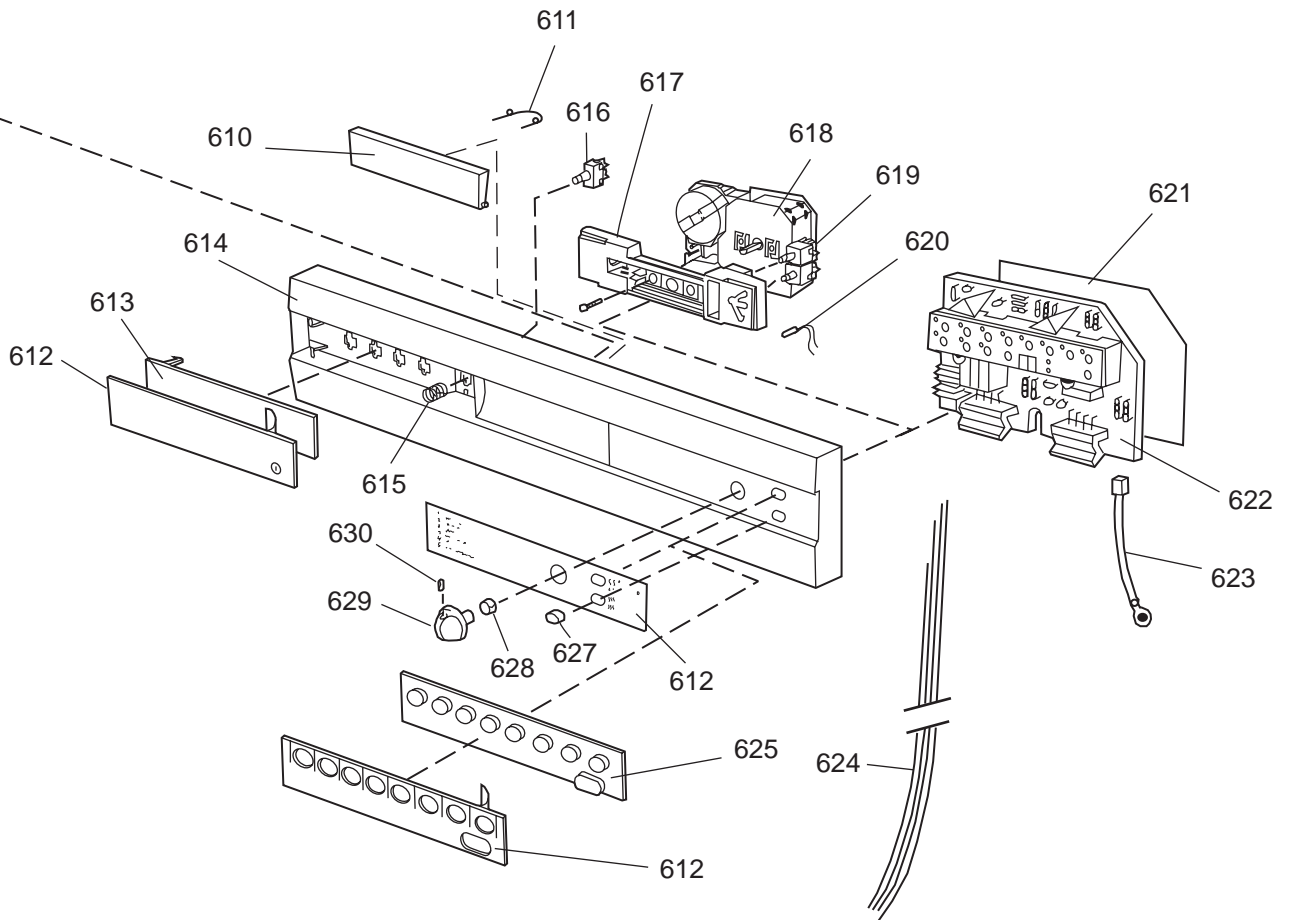

Datum
2003-03-24
Date

PANEL

CONTROL PANEL AND RELATED PARTS

Control panel and related parts

ASKO, D1716 US - Bisque Bi (DW952)

| Pos | Spare part No. | Description | Qty | Comment |
|-------|----------------|-------------------------------|--------|---------|
| 601 | 8057541-84 | HANDLE BISQUE DW95 | 1 Pc's | |
| 602 | 8057545 | Rotary catch child safety '05 | 1 Pc's | |
| 603 | 8057546 | SPRING SafetyCatch 05/06 DW | 1 Pc's | |
| 604 | 8057544 | Arm SafetyCatch 05/06 DW | 1 Pc's | |
| 605 | 8057539 | Bracket 4 Switch/Handle 05/06 | 1 Pc's | |
| 605-a | 8902085 | Screw 20T for Plastic | 2 Pc's | |
| 606 | 8071098 | Cover for Micro Switch | 1 Pc's | |
| 607 | 8055473 | Door Switch - DW 05/06 | 1 Pc's | |
| 608 | 8057542 | Actuator Doorswitch 05/06 DW | 1 Pc's | |
| 609 | 8007078 | Spring 02 Handle DW | 1 Pc's | |
| 612 | 8073405-84 | Decor Insert D1716 | 1 Pc's | |
| 614 | 8071680-84 | Front Panel ASKO CPL Bisque | 1 Pc's | |
| 614 | 8057538-84 | LID MAIN SWITCH ASKO BISQUE | 1 Pc's | |
| 617 | 8057540 | Bracket program timer '05 | 1 Pc's | |
| 617-a | 8900944 | Screw Toe Kick 20 Torx | 2 Pc's | |
| 618 | 8060017 | Timer 05/06 DW | 1 Pc's | |
| 618-a | 8900944 | Screw Toe Kick 20 Torx | 2 Pc's | |
| 618-b | 8901413 | Lock Washer laundry tops | 2 Pc's | |
| 619 | 8057941 | Switch temp hi/lo DW | 2 Pc's | |
| 624 | 8073436 | Cable harness D1716 | 1 Pc's | |
| 627 | 8057982-84 | PUSH BUTTON ASKO BISQUE DW95 | 2 Pc's | |
| 628 | 8056521 | Clip Knobs - Mechanical | 1 Pc's | |
| 629 | 8801198-84 | Control Knob Bisque 1706/1716 | 1 Pc's | |
| 690 | 8075566 | INSTR. D/WASHER USA DW95 ES | 1 Pc's | |
| 690 | 8073096 | INSTR. GENERAL D/WASHER USA | 1 Pc's | |
| 690 | 8075564 | INSTR. D/WASHER USA DW95 ENG | 1 Pc's | |
| 690 | 8075565 | INSTR. D/WASHER USA DW95 FR | 1 Pc's | |