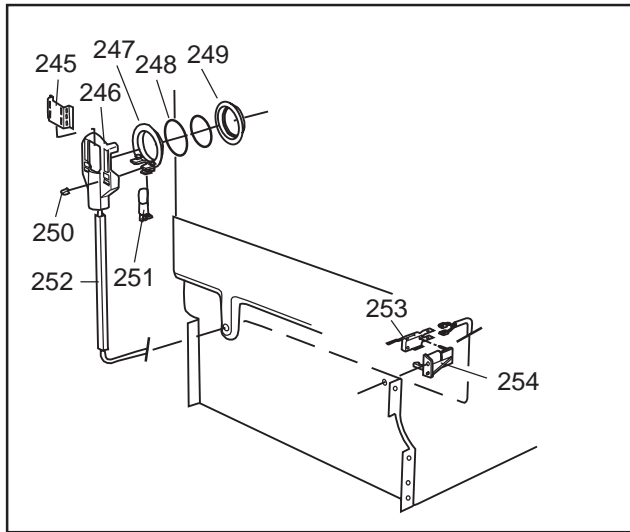

Datum

2003-03-24

Date

BEHÅLLARE

CONTAINER AND RELATED PARTS

Container and related parts

ASKO, D1716 US - Bisque Bi (DW952)

| Pos | Spare part No. | Description | Qty | Comment |
|-------|----------------|--------------------------------|--------|-----------------------|
| 201 | 8057977 | Bearing Upper Rail 05/06 DW | 8 Pc's | |
| 202 | 8058638-77 | Ball Holder Upper Rail DW | 2 Pc's | |
| 203 | 8057979-77 | Rack Stop Grey 05/06 DW | 2 Pc's | |
| 204 | 8057052 | Guide Rail '05 '06 DW | 2 Pc's | |
| 205 | 8057978-77 | Rail Stop - Back Grey 05/06 DW | 2 Pc's | |
| 206 | 8057489 | Tub Seal 05/06 DW | 1 Pc's | |
| 208 | 8801098 | Lock Catch Kit 05'06 D/W | 1 Pc's | |
| 210 | 8057077 | Heating Element DW 05/06 1400W | 1 Pc's | |
| 210 | 8002370 | Protective Collar | 2 Pc's | |
| 211 | 8901110 | Screw w/O-Ring DW 05/06 25-T | 4 Pc's | |
| 212 | 8070613 | Sealing Strip Casing | 1 Pc's | |
| 215 | 8059896 | T-Stat 05/06 30-70C DW | 1 Pc's | |
| 216 | 8002579 | T-Stat 05/06 DW Overheat | 1 Pc's | |
| 217 | 8058373 | Thermostat 05 | 1 Pc's | |
| 218 | 8074043 | Power supply cord | 1 Pc's | |
| 220 | 8057527 | Rear plate cover | 1 Pc's | |
| 220-a | 8902357 | Screw | 5 Pc's | |
| 222 | 8070142 | Cable holder rear 05 | 1 Pc's | |
| 223 | 8058495 | Cable holder door 05 | 1 Pc's | |
| 225 | 8074566 | Bottom Outer | 1 Pc's | If equipt with 3-feet |
| 225 | 8057523 | Bottom and Side support '05 | 1 Pc's | |
| 229 | 8050251 | Terminal Block DW All | 1 Pc's | |
| 229-a | 8900357 | Screw terminal block | 1 Pc's | |
| 230 | 8059991 | Cable holder supply line 05 | 1 Pc's | |
| 231 | 8006948 | Grommet | 1 Pc's | |
| 232 | 8058491-77 | Door Spring 05/06 for 0-7 lbs | 2 Pc's | |
| 233 | 8074877 | Foot | 2 Pc's | |
| 233 | 8057062 | Subs to 8074877 | 4 Pc's | |
| 234 | 8901156 | Nut Levelling Legs | 4 Pc's | |
| 235 | 8051957 | Slide foot 02 DW | 3 Pc's | |
| 236 | 8072119 | Washer | 2 Pc's | |
| 238 | 8073647 | Foot Adjustable from Front Cpl | 1 Pc's | |
| 243 | 8059761-84 | Strip Side Left Bisque | 1 Pc's | |
| 243 | 8059762-84 | Strip Side Right Bisque | 1 Pc's | |
| 243-a | 8900646 | Screw 20 Torx SS | 4 Pc's | |
| 244 | 8070614 | Insulationfill strip 05&06 DW | 2 Pc's | |