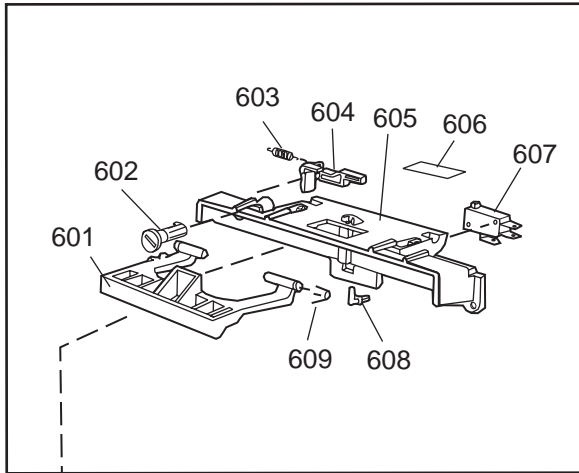

Datum
2003-03-24
Date

PANEL

CONTROL PANEL AND RELATED PARTS

Control panel and related parts

ASKO, D1716 US - Bisque Bi (DW952)

| Pos | Spare part No. | Description | Qty | Comment |
|-------|----------------|-------------------------------|--------|---------|
| 601 | 8057541-84 | HANDLE BISQUE DW95 | 1 Pc's | |
| 602 | 8057545 | Rotary catch child safety '05 | 1 Pc's | |
| 603 | 8057546 | SPRING SafetyCatch 05/06 DW | 1 Pc's | |
| 604 | 8057544 | Arm SafetyCatch 05/06 DW | 1 Pc's | |
| 605 | 8057539 | Bracket 4 Switch/Handle 05/06 | 1 Pc's | |
| 605-a | 8902085 | Screw 20T for Plastic | 2 Pc's | |
| 606 | 8071098 | Cover for Micro Switch | 1 Pc's | |
| 607 | 8055473 | Door Switch - DW 05/06 | 1 Pc's | |
| 608 | 8057542 | Actuator Doorswitch 05/06 DW | 1 Pc's | |
| 609 | 8007078 | Spring 02 Handle DW | 1 Pc's | |
| 612 | 8073405-84 | Decor Insert D1716 | 1 Pc's | |
| 614 | 8071680-84 | Front Panel ASKO CPL Bisque | 1 Pc's | |
| 614 | 8057538-84 | LID MAIN SWITCH ASKO BISQUE | 1 Pc's | |
| 617 | 8057540 | Bracket program timer '05 | 1 Pc's | |
| 617-a | 8900944 | Screw Toe Kick 20 Torx | 2 Pc's | |
| 618 | 8060017 | Timer 05/06 DW | 1 Pc's | |
| 618-a | 8900944 | Screw Toe Kick 20 Torx | 2 Pc's | |
| 618-b | 8901413 | Lock Washer laundry tops | 2 Pc's | |
| 619 | 8057941 | Switch temp hi/lo DW | 2 Pc's | |
| 624 | 8073436 | Cable harness D1716 | 1 Pc's | |
| 627 | 8057982-84 | PUSH BUTTON ASKO BISQUE DW95 | 2 Pc's | |
| 628 | 8056521 | Clip Knobs - Mechanical | 1 Pc's | |
| 629 | 8801198-84 | Control Knob Bisque 1706/1716 | 1 Pc's | |
| 690 | 8075566 | INSTR. D/WASHER USA DW95 ES | 1 Pc's | |
| 690 | 8073096 | INSTR. GENERAL D/WASHER USA | 1 Pc's | |
| 690 | 8075564 | INSTR. D/WASHER USA DW95 ENG | 1 Pc's | |
| 690 | 8075565 | INSTR. D/WASHER USA DW95 FR | 1 Pc's | |