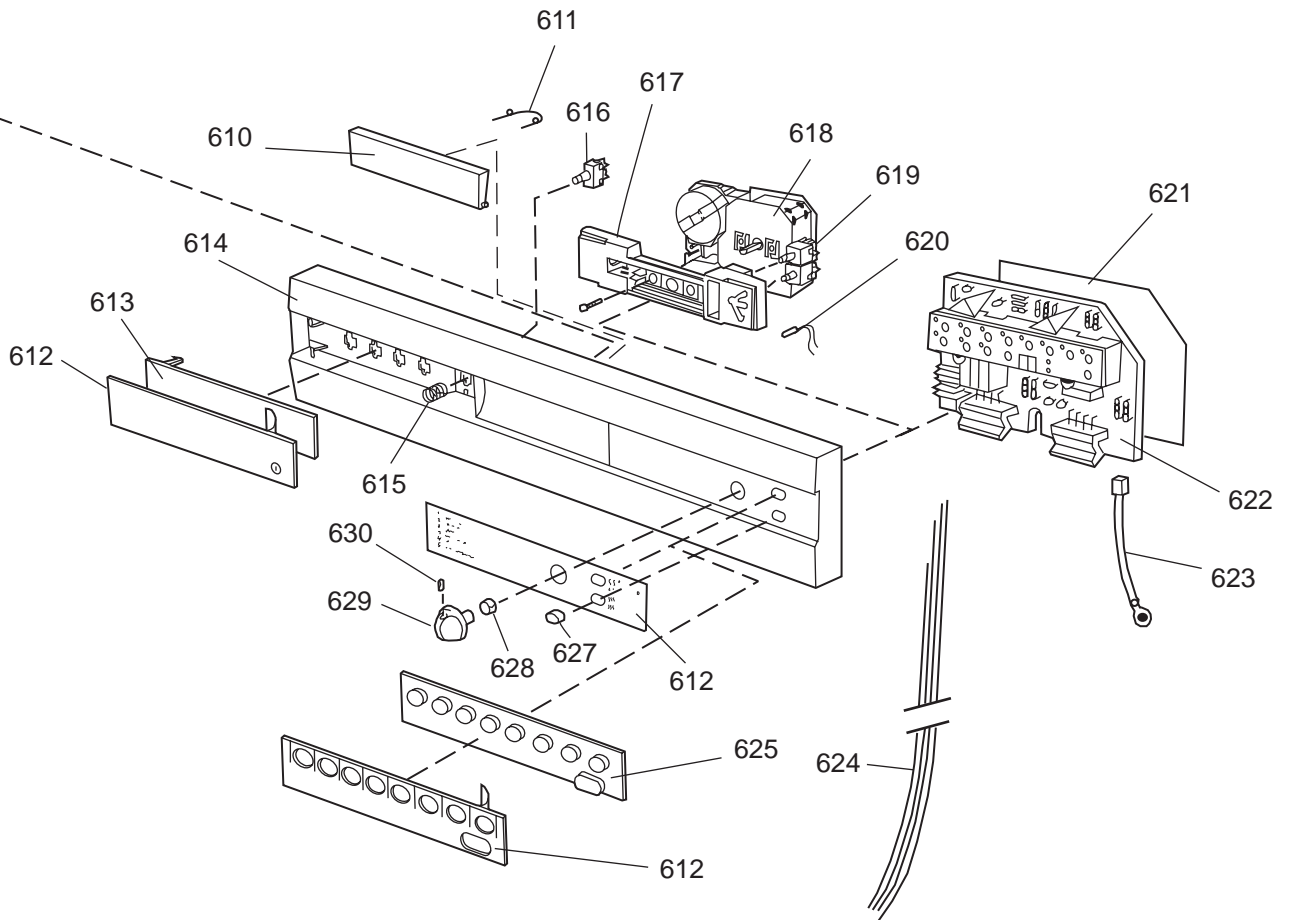

Datum
2003-03-24
Date

PANEL

CONTROL PANEL AND RELATED PARTS

Control panel and related parts

ASKO, D1716 US - SS Bi (DW952)

Pos	Spare part No.	Description	Qty	Comment
601	8057541-81	Handle 1895, Open	1 Pcs	
602	8057545	Rotary catch, child safety '	1 Pcs	
603	8057546	SPRING, SafetyCatch 05/06 DW	1 Pcs	
604	8057544	Arm, SafetyCatch 05/06 DW	1 Pcs	
605	8057539	Bracket 4 Switch/Handle 05/0	1 Pcs	
605-a	8902085	Screw 20T for Plastic	2 Pcs	
606	8071098	Cover for Micro Switch	1 Pcs	
607	8055473	Door Switch - DW 05/06	1 Pcs	
608	8057542	Actuator, Doorswitch 05/06 D	1 Pcs	
609	8007078	Spring 02 Handle, DW	1 Pcs	
612	8073405-81	Decor Insert	1 Pcs	
614	8071680-81	Dishwasher Panel	1 Pcs	
614	8057538-81	Back of Decor Insert	1 Pcs	
617	8057540	Bracket, program timer '05	1 Pcs	
617-a	8900944	Screw Toe Kick 20 Torx	2 Pcs	
618	8060017	Timer 05/06 DW	1 Pcs	
618-a	8900944	Screw Toe Kick 20 Torx	2 Pcs	
618-b	8901413	Lock Washer, laundry tops	2 Pcs	
619	8057941	Switch, temp hi/lo DW	2 Pcs	
624	8073436	Cable harness D1716	1 Pcs	
627	8057982-81	push button DW	2 Pcs	
628	8056521	Clip Knobs - Mechanical	1 Pcs	
629	8801198-81	Knob DW 95	1 Pcs	
690	8075564	INSTR. D/WASHER USA DW95 ENG	1 Pc's	
690	8073096	INSTR. GENERAL D/WASHER USA	1 Pc's	
690	8075565	INSTR. D/WASHER USA DW95 FR	1 Pc's	
690	8075566	INSTR. D/WASHER USA DW95 ES	1 Pc's