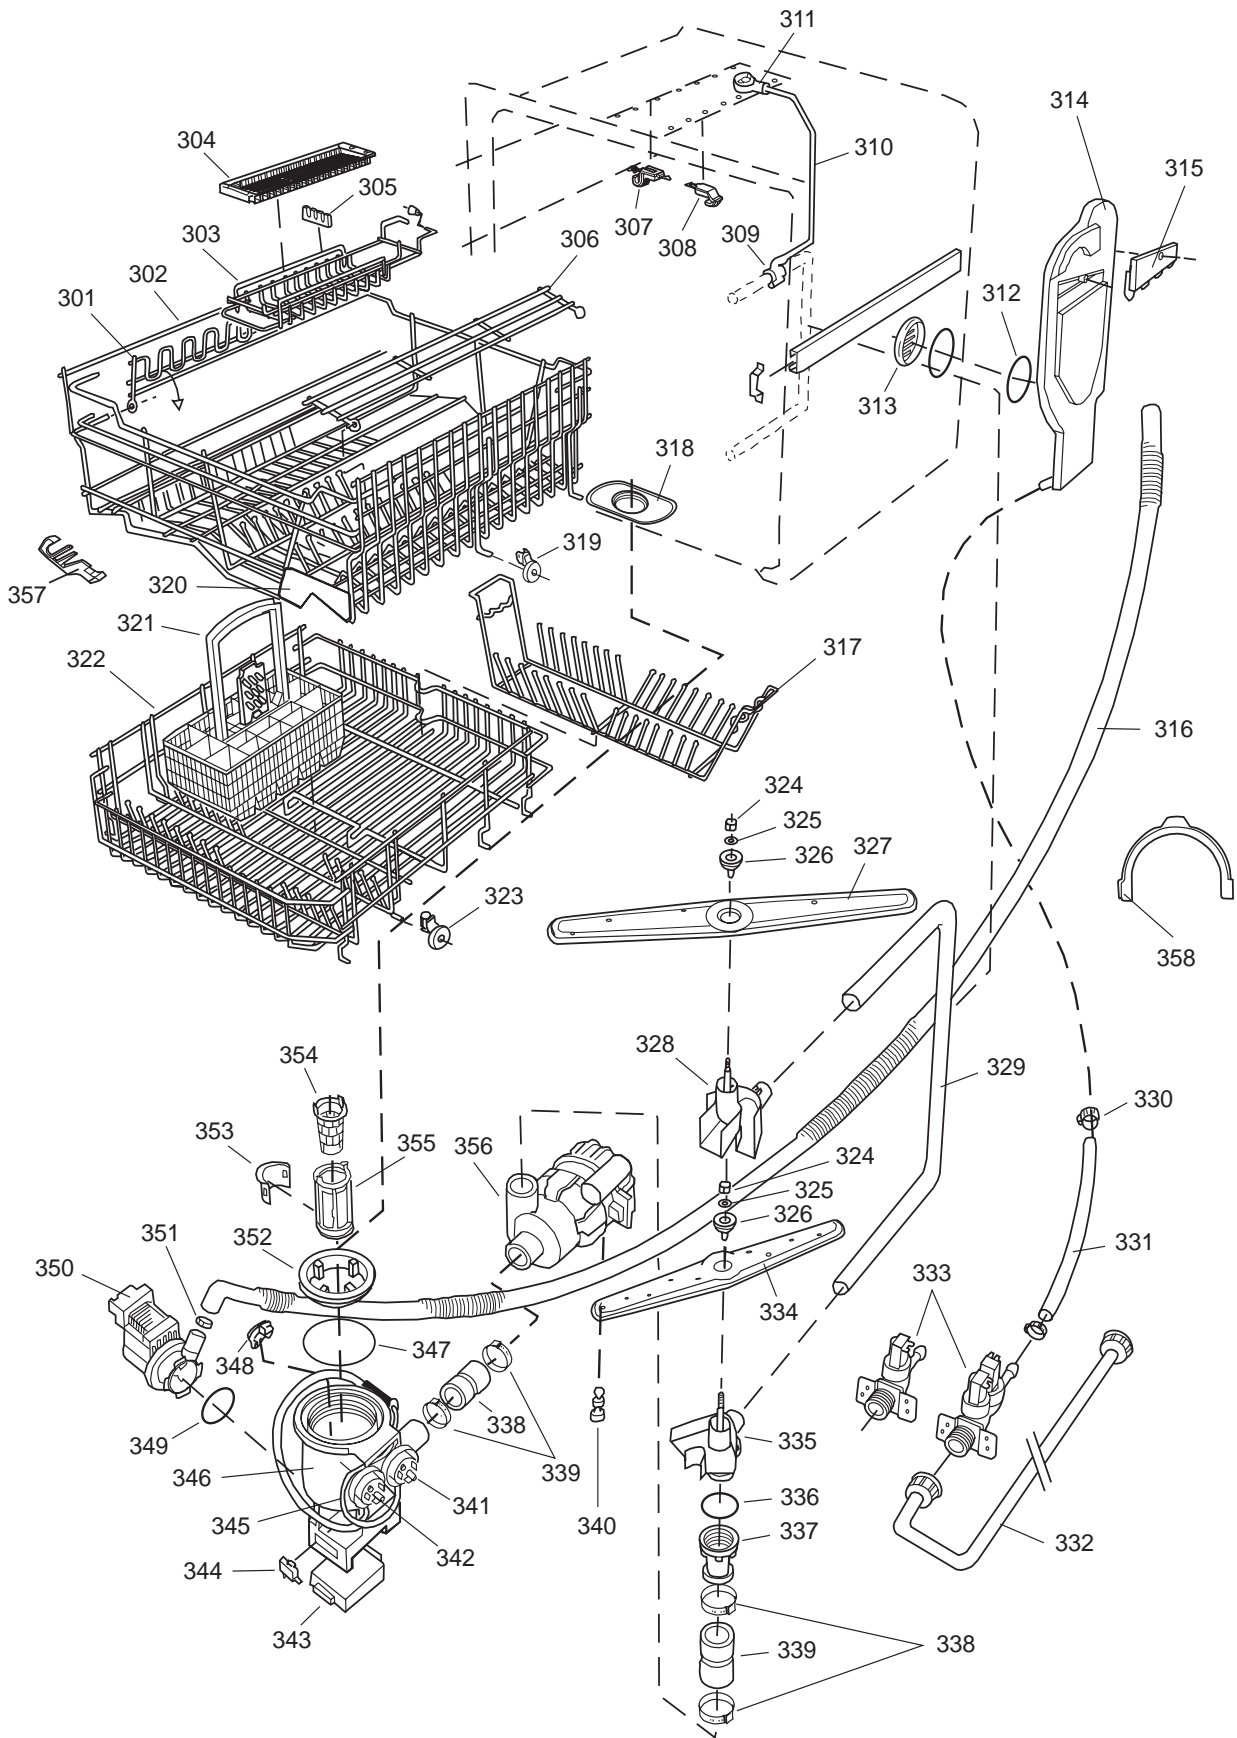

Datum
2003-03-24
Date

DISKSYSTEM

DISHWASHING SYSTEM

Dishwashing system

ASKO, D1716 US - SS Bi (DW952)

Pos	Spare part No.	Description	Qty	Comment
301	8071337-36	Cup Shelf Wine Glass 05/06 D	1 Pcs	
302	8801236-36	Upper Basket Gray	1 Pcs	
302	8801199-36	Rack, Upper 05 & 06 DW	1 Pcs	with cup shelf
306	8071336-36	Cup Shelf 05/06 DW	1 Pcs	
313	8057536-77	Lockring Airbreak Gray	1 Pcs	
314	8057514	Sub To 8801234	1 Pcs	
316	8070304	Drain Hose 05/06 DW	1 Pcs	
316	8075484	OUTLET HOSE NON RETURN VALVE	1 Pcs	
316-a	8052239	Hose Clamp, Squeeze	1 Pcs	
316-a	8073403	Non Return Valve	1 Pcs	
316-b	8053642	Hose Clip	1 Pcs	
318	8059740	Strainer Upper 05/06 DW	1 Pcs	
319	8058498-77	Wheel, Upper Basket 05/06 DW	4 Pcs	
320	8057506-77	Knife Stop	1 Pcs	
321	8801089-77	Cutlery Basket 05/06 DW	1 Pcs	
322	8801200-36	Lower Basket 05/06 DW	1 Pcs	
323	8009516-77	Rack Wheels Lower 05/06 DW	8 Pcs	
324	8901262	Nut for Spray Arm 05	2 Pcs	
325	8052095	Ceramic Washer, Spray Arm 05	2 Pcs	
326	8057070-77	Spray Arm Insert 05/06 DW	2 Pcs	
327	8072695	Spray Arm - Upper 05/06 DW	1 Pcs	
328	8057068-77	Spray Pipe Bearing Upper	1 Pcs	
329	8057063	Spray pipe, inner 05	1 Pcs	
330	8052189	Hose Clamp, Squeeze	2 Pcs	
331	8070622	Ruber Hose	1 Pcs	
332	8073879	Fill hose quick connect	1 Pcs	
333	8073995	Water valve single. Easy Ins	1 Pcs	
333	8072121	Fill Valve, Single 05/06 DW.	1 Pcs	
333-a	8902087	Screw, Plastic Housing 20 To	2 Pcs	
334	8072692	Spray Arm - Lower 05/06 DW	1 Pcs	
335	8057067-77	Lower Washarm Support 05/06	1 Pcs	
336	8901755	O-Ring Seal	1 Pcs	
337	8057069	Retainer Nut SprayArm 05/06	1 Pcs	
338	8052097	Hose Clamp, Circ. Pump 05/06	4 Pcs	
339	8057484	Hose, Circ. Pump 05/06 DW	2 Pcs	
340	8055095	BUFFER, Circumpump 03/04 DW	1 Pcs	
341	8071024	Level Switch 05/06 DW	1 Pcs	
343	8057053	Subs to 8075110	1 Pcs	
344	8060068	Micro Switch,Overfill 05/06	1 Pcs	
345	8058500	Hose Pressure Sw. 05/06 DW	1 Pcs	
346	8801123	Replaces 8075197-77. Sump 05	1 Pcs	
347	8058503	O-Ring, Sump 05/06 DW	1 Pcs	
348	8057487-79	Sump Plug DW 05/06 Cleanout	1 Pcs	
349	8002584	O-Ring, Drain Pump 05/06 DW	1 Pcs	
350	8072032	Drain Pump 05/06 DW	1 Pcs	
351	8052239	Hose Clamp, Squeeze	1 Pcs	
352	8057488	Locking ring, bottom well 05	1 Pcs	
353	8058454	Cover Str. Basket 05/06 DW	1 Pcs	
354	8057972-77	Strainer Basket Grey 05/06 D	1 Pcs	
355	8057486-77	Filter, fine 05 & 06 DW	1 Pcs	
356	8071250	Circ. Pump 05/06 DW	1 Pcs	
356-a	8075380	capacitor D3000	1 Pcs	
357	8071214-77	Knife Holder 05/06 DW	2 Pcs	
358	8050805	GOOSE NECK for DRAIN HOSE	1 Pcs	
358	8072528-77	Holder Outlet Hose	1 Pcs