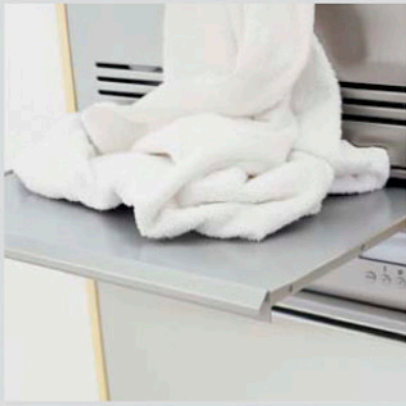

ASKO
BUILT TO LAST LONGER

Spare Parts Catalogue

Dishwashers \ 06 Generation
Type: DW952
Model: D1716 US SS Bi

Prod. No: 107171601
November 17th 2004

AM Appliances Group

P.O. Box 851805 • Richardson • TX 75085-1805
789 N. Grove Road • Suite 103 • Richardson • TX 75081