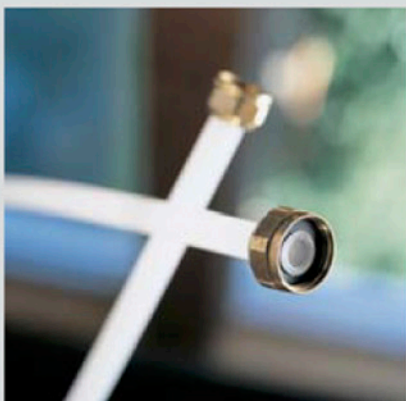

ASKO
BUILT TO LAST LONGER

Spare Parts Catalogue

Dishwashers \ 06 Generation
Type: DW952
Model: D1716 US SS Bi

Prod. No: 107171601
November 17th 2004

AM Appliances Group

P.O. Box 851805 • Richardson • TX 75085-1805
789 N. Grove Road • Suite 103 • Richardson • TX 75081