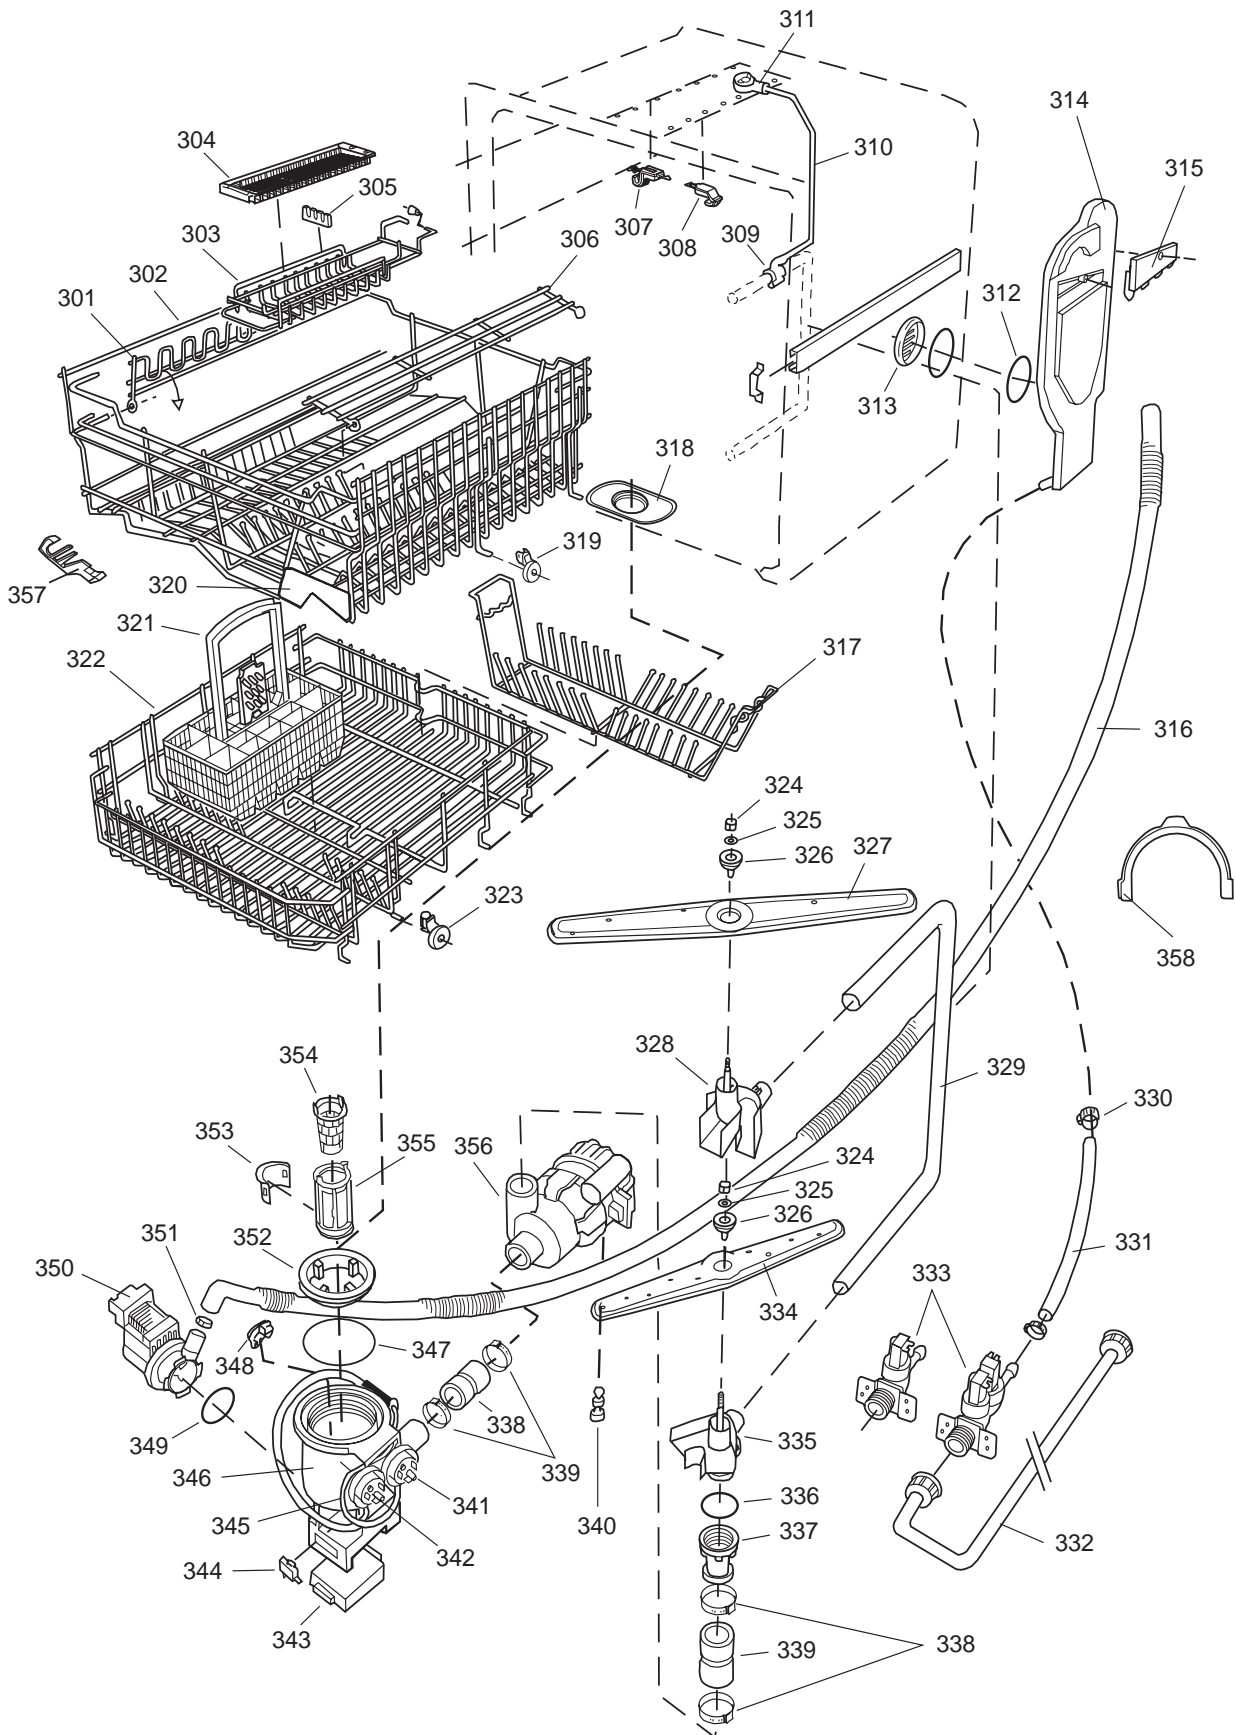

DISKSYSTEM

DISHWASHING SYSTEM

Dishwashing system

ASKO, D1716 US - White Bi (DW952)

Pos	Spare part No.	Description	Qty	Comment
301	8071337-36	Cup Shelf Wine Glass 05/06 D	1 Pcs	
302	8801236-36	Upper Basket Gray	1 Pcs	
302	8801199-36	Rack, Upper 05 & 06 DW	1 Pcs	with cup shelf
306	8071336-36	Cup Shelf 05/06 DW	1 Pcs	
313	8057536-77	Lockring Airbreak Gray	1 Pcs	
314	8057514	Sub To 8801234	1 Pcs	
316	8070304	Drain Hose 05/06 DW	1 Pcs	
316	8075484	OUTLET HOSE NON RETURN VALVE	1 Pcs	
316-a	8052239	Hose Clamp, Squeeze	1 Pcs	
316-a	8073403	Non Return Valve	1 Pcs	
316-b	8053642	Hose Clip	1 Pcs	
318	8059740	Strainer Upper 05/06 DW	1 Pcs	
319	8058498-77	Wheel, Upper Basket 05/06 DW	4 Pcs	
320	8057506-77	Knife Stop	1 Pcs	
321	8801089-77	Cutlery Basket 05/06 DW	1 Pcs	
322	8801200-36	Lower Basket 05/06 DW	1 Pcs	
323	8009516-77	Rack Wheels Lower 05/06 DW	8 Pcs	
324	8901262	Nut for Spray Arm 05	2 Pcs	
325	8052095	Ceramic Washer, Spray Arm 05	2 Pcs	
326	8057070-77	Spray Arm Insert 05/06 DW	2 Pcs	
327	8072695	Spray Arm - Upper 05/06 DW	1 Pcs	
328	8057068-77	Spray Pipe Bearing Upper	1 Pcs	
329	8057063	Spray pipe, inner 05	1 Pcs	
330	8052189	Hose Clamp, Squeeze	2 Pcs	
331	8070622	Ruber Hose	1 Pcs	
332	8073879	Fill hose quick connect	1 Pcs	
333	8073995	Water valve single. Easy Ins	1 Pcs	
333	8072121	Fill Valve, Single 05/06 DW.	1 Pcs	
333-a	8902087	Screw, Plastic Housing 20 To	2 Pcs	
334	8072692	Spray Arm - Lower 05/06 DW	1 Pcs	
335	8057067-77	Lower Washarm Support 05/06	1 Pcs	
336	8901755	O-Ring Seal	1 Pcs	
337	8057069	Retainer Nut SprayArm 05/06	1 Pcs	
338	8052097	Hose Clamp, Circ. Pump 05/06	4 Pcs	
339	8057484	Hose, Circ. Pump 05/06 DW	2 Pcs	
340	8055095	BUFFER, Circumpump 03/04 DW	1 Pcs	
341	8071024	Level Switch 05/06 DW	1 Pcs	
343	8057053	Subs to 8075110	1 Pcs	
344	8060068	Micro Switch,Overfill 05/06	1 Pcs	
345	8058500	Hose Pressure Sw. 05/06 DW	1 Pcs	
346	8801123	Replaces 8075197-77. Sump 05	1 Pcs	
347	8058503	O-Ring, Sump 05/06 DW	1 Pcs	
348	8057487-79	Sump Plug DW 05/06 Cleanout	1 Pcs	
349	8002584	O-Ring, Drain Pump 05/06 DW	1 Pcs	
350	8072032	Drain Pump 05/06 DW	1 Pcs	
351	8052239	Hose Clamp, Squeeze	1 Pcs	
352	8057488	Locking ring, bottom well 05	1 Pcs	
353	8058454	Cover Str. Basket 05/06 DW	1 Pcs	
354	8057972-77	Strainer Basket Grey 05/06 D	1 Pcs	
355	8057486-77	Filter, fine 05 & 06 DW	1 Pcs	
356	8071250	Circ. Pump 05/06 DW	1 Pcs	
356-a	8075380	capacitor D3000	1 Pcs	
357	8071214-77	Knife Holder 05/06 DW	2 Pcs	
358	8050805	GOOSE NECK for DRAIN HOSE	1 Pcs	
358	8072528-77	Holder Outlet Hose	1 Pcs