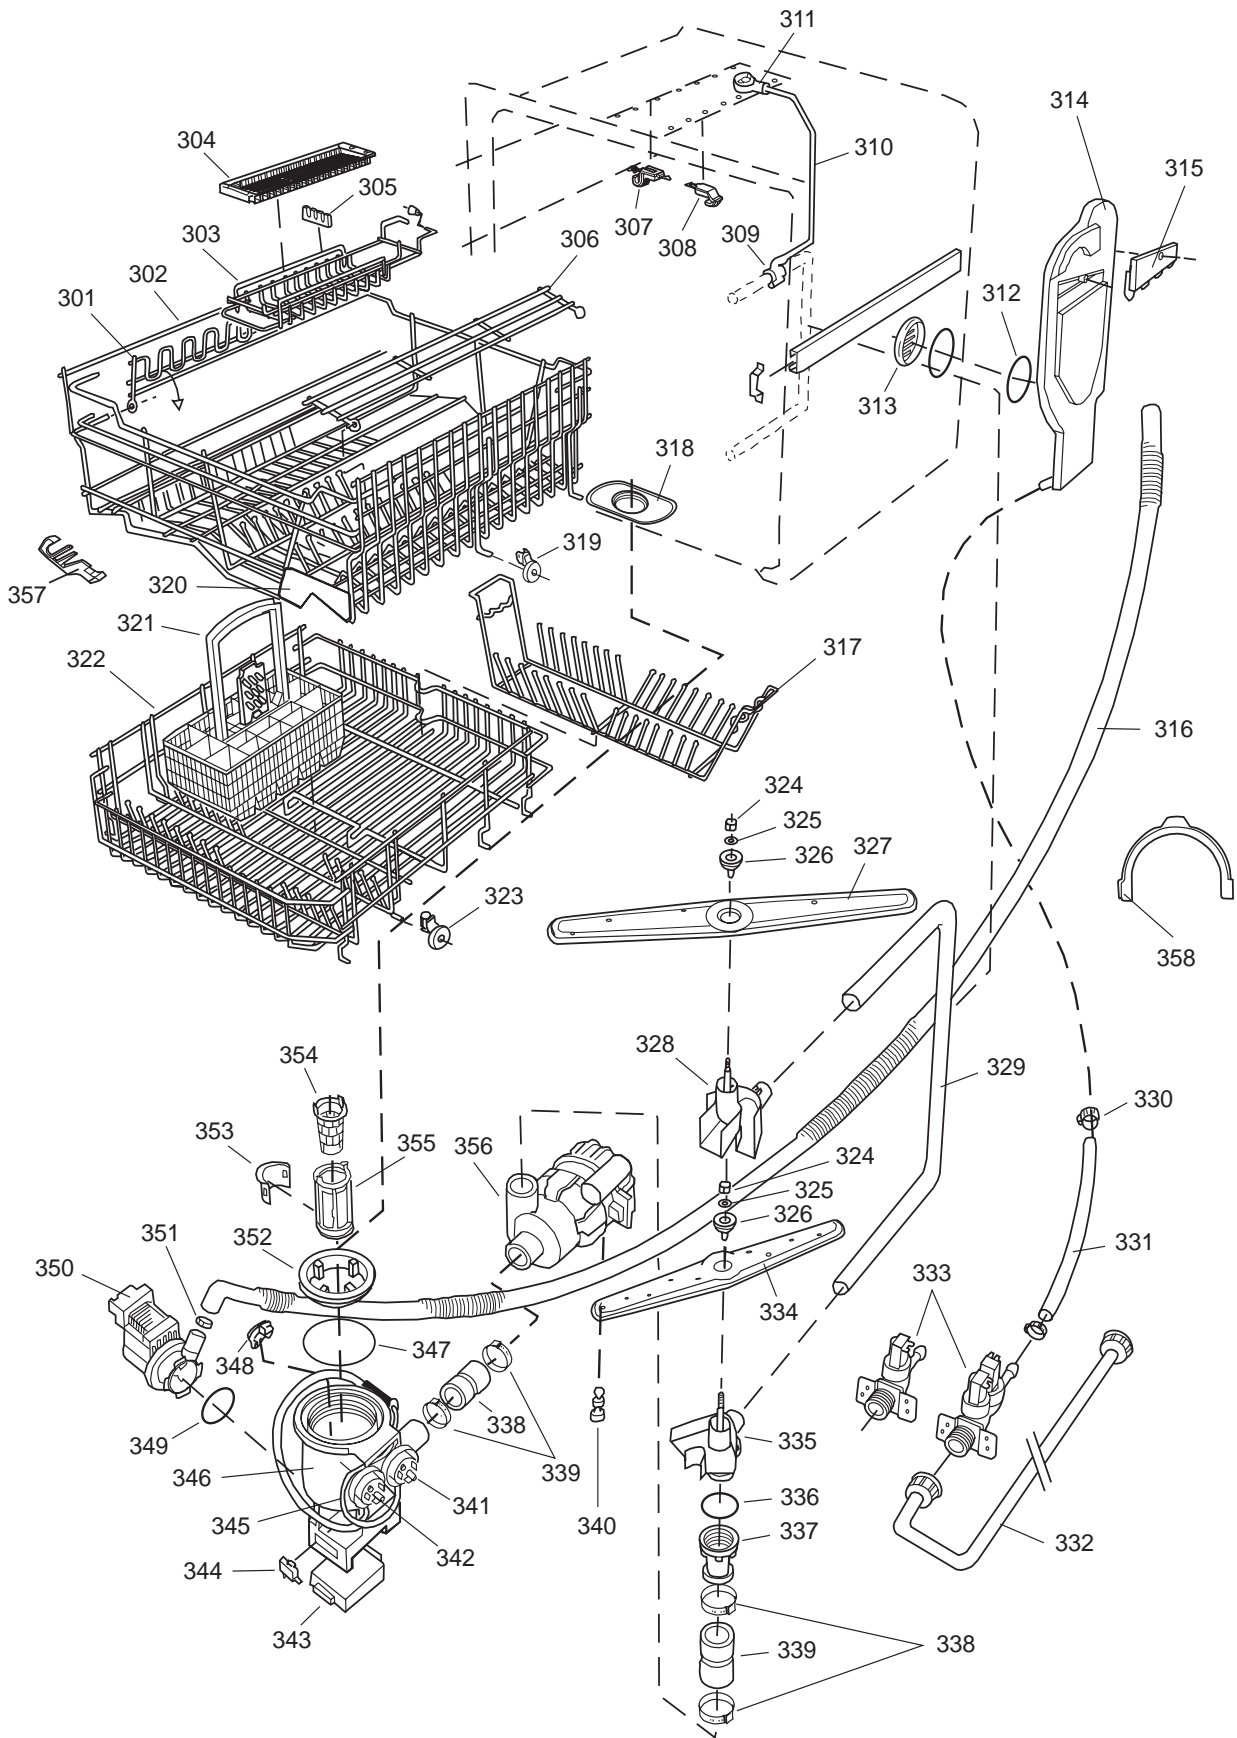

Datum
2003-03-24
Date

DISKSYSTEM

DISHWASHING SYSTEM

Dishwashing system

ASKO, D1716 US - White Bi (DW952)

Pos	Spare part No.	Description	Qty	Comment
301	8071337-36	Cup Shelf Wine Glass 05/06 D	1 Pcs	
302	8801236-36	Upper Basket Gray	1 Pcs	
302	8801199-36	Rack, Upper 05 & 06 DW	1 Pcs	with cup shelf
306	8071336-36	Cup Shelf 05/06 DW	1 Pcs	
313	8057536-77	Lockring Airbreak Gray	1 Pcs	
314	8057514	Sub To 8801234	1 Pcs	
316	8070304	Drain Hose 05/06 DW	1 Pcs	
316	8075484	OUTLET HOSE NON RETURN VALVE	1 Pcs	
316-a	8052239	Hose Clamp, Squeeze	1 Pcs	
316-a	8073403	Non Return Valve	1 Pcs	
316-b	8053642	Hose Clip	1 Pcs	
318	8059740	Strainer Upper 05/06 DW	1 Pcs	
319	8058498-77	Wheel, Upper Basket 05/06 DW	4 Pcs	
320	8057506-77	Knife Stop	1 Pcs	
321	8801089-77	Cutlery Basket 05/06 DW	1 Pcs	
322	8801200-36	Lower Basket 05/06 DW	1 Pcs	
323	8009516-77	Rack Wheels Lower 05/06 DW	8 Pcs	
324	8901262	Nut for Spray Arm 05	2 Pcs	
325	8052095	Ceramic Washer, Spray Arm 05	2 Pcs	
326	8057070-77	Spray Arm Insert 05/06 DW	2 Pcs	
327	8072695	Spray Arm - Upper 05/06 DW	1 Pcs	
328	8057068-77	Spray Pipe Bearing Upper	1 Pcs	
329	8057063	Spray pipe, inner 05	1 Pcs	
330	8052189	Hose Clamp, Squeeze	2 Pcs	
331	8070622	Ruber Hose	1 Pcs	
332	8073879	Fill hose quick connect	1 Pcs	
333	8073995	Water valve single. Easy Ins	1 Pcs	
333	8072121	Fill Valve, Single 05/06 DW.	1 Pcs	
333-a	8902087	Screw, Plastic Housing 20 To	2 Pcs	
334	8072692	Spray Arm - Lower 05/06 DW	1 Pcs	
335	8057067-77	Lower Washarm Support 05/06	1 Pcs	
336	8901755	O-Ring Seal	1 Pcs	
337	8057069	Retainer Nut SprayArm 05/06	1 Pcs	
338	8052097	Hose Clamp, Circ. Pump 05/06	4 Pcs	
339	8057484	Hose, Circ. Pump 05/06 DW	2 Pcs	
340	8055095	BUFFER, Circumpump 03/04 DW	1 Pcs	
341	8071024	Level Switch 05/06 DW	1 Pcs	
343	8057053	Subs to 8075110	1 Pcs	
344	8060068	Micro Switch,Overfill 05/06	1 Pcs	
345	8058500	Hose Pressure Sw. 05/06 DW	1 Pcs	
346	8801123	Replaces 8075197-77. Sump 05	1 Pcs	
347	8058503	O-Ring, Sump 05/06 DW	1 Pcs	
348	8057487-79	Sump Plug DW 05/06 Cleanout	1 Pcs	
349	8002584	O-Ring, Drain Pump 05/06 DW	1 Pcs	
350	8072032	Drain Pump 05/06 DW	1 Pcs	
351	8052239	Hose Clamp, Squeeze	1 Pcs	
352	8057488	Locking ring, bottom well 05	1 Pcs	
353	8058454	Cover Str. Basket 05/06 DW	1 Pcs	
354	8057972-77	Strainer Basket Grey 05/06 D	1 Pcs	
355	8057486-77	Filter, fine 05 & 06 DW	1 Pcs	
356	8071250	Circ. Pump 05/06 DW	1 Pcs	
356-a	8075380	capacitor D3000	1 Pcs	
357	8071214-77	Knife Holder 05/06 DW	2 Pcs	
358	8050805	GOOSE NECK for DRAIN HOSE	1 Pcs	
358	8072528-77	Holder Outlet Hose	1 Pcs