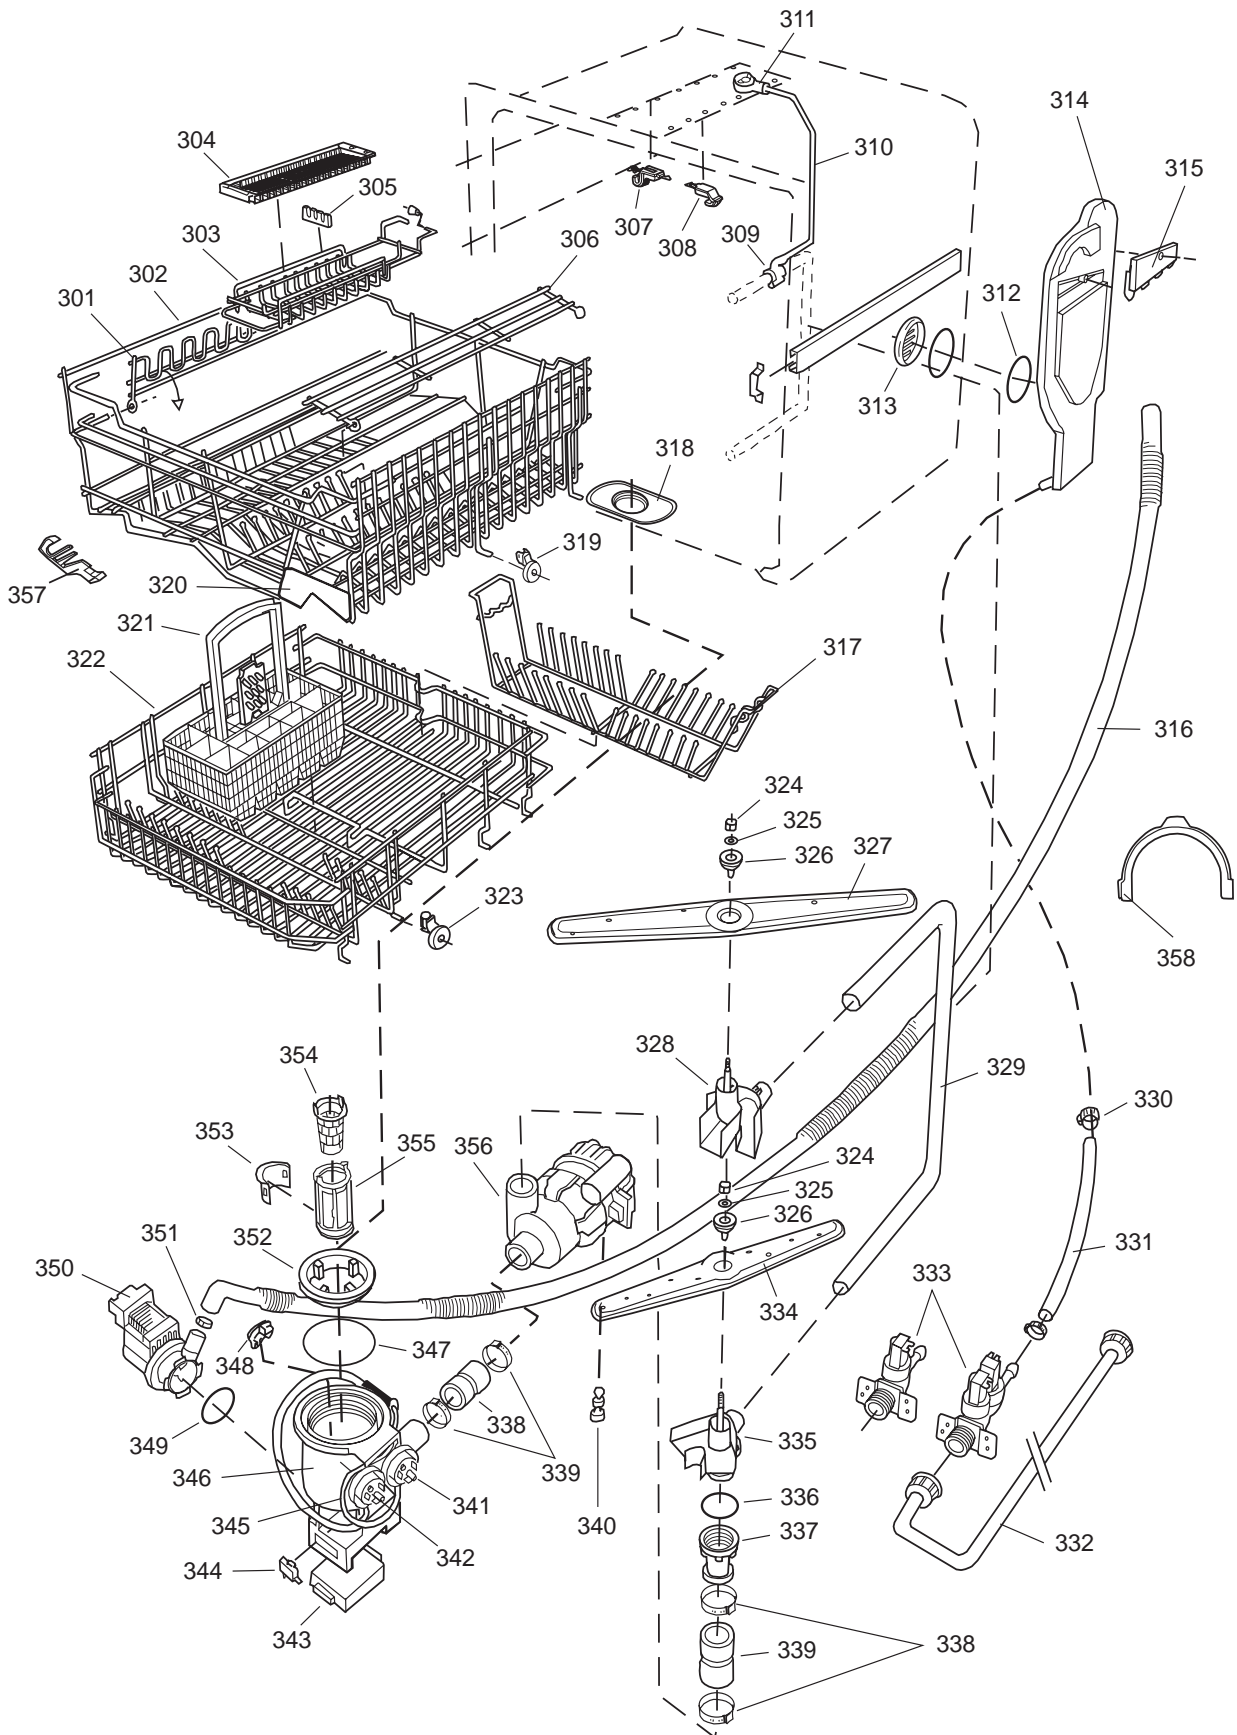

Datum
2003-03-24
Date

DISKSYSTEM

DISHWASHING SYSTEM

Dishwashing system

ASKO, D1776 US - SS Bi (DW953)

Pos	Spare part No.	Description	Qty	Comment
301	8071337-36	Cup Shelf Wine Glass 05/06 D	1 Pcs	
302	8801236-36	Upper Basket Gray	1 Pcs	
302	8801199-36	Rack, Upper 05 & 06 DW	1 Pcs	with cup shelf
306	8071336-36	Cup Shelf 05/06 DW	1 Pcs	
313	8057536-77	Lockring Airbreak Gray	1 Pcs	
314	8057514	Sub To 8801234	1 Pcs	
316	8070304	Drain Hose 05/06 DW	1 Pcs	
316	8075484	OUTLET HOSE NON RETURN VALVE	1 Pcs	
316-a	8052239	Hose Clamp, Squeeze	1 Pcs	
316-a	8073403	Non Return Valve	1 Pcs	
316-b	8053642	Hose Clip	1 Pcs	
318	8059740	Strainer Upper 05/06 DW	1 Pcs	
319	8058498-77	Wheel, Upper Basket 05/06 DW	4 Pcs	
320	8057506-77	Knife Stop	1 Pcs	
321	8801089-77	Cutlery Basket 05/06 DW	1 Pcs	
322	8801200-36	Lower Basket 05/06 DW	1 Pcs	
323	8009516-77	Rack Wheels Lower 05/06 DW	8 Pcs	
324	8901262	Nut for Spray Arm 05	2 Pcs	
325	8052095	Ceramic Washer, Spray Arm 05	2 Pcs	
326	8057070-77	Spray Arm Insert 05/06 DW	2 Pcs	
327	8072695	Spray Arm - Upper 05/06 DW	1 Pcs	
328	8057068-77	Spray Pipe Bearing Upper	1 Pcs	
329	8057063	Spray pipe, inner 05	1 Pcs	
330	8052189	Hose Clamp, Squeeze	2 Pcs	
331	8070622	Ruber Hose	1 Pcs	
332	8073879	Fill hose quick connect	1 Pcs	
333	8073995	Water valve single. Easy Ins	1 Pcs	
333	8072121	Fill Valve, Single 05/06 DW.	1 Pcs	
333-a	8902087	Screw, Plastic Housing 20 To	2 Pcs	
334	8072692	Spray Arm - Lower 05/06 DW	1 Pcs	
335	8057067-77	Lower Washarm Support 05/06	1 Pcs	
336	8901755	O-Ring Seal	1 Pcs	
337	8057069	Retainer Nut SprayArm 05/06	1 Pcs	
338	8052097	Hose Clamp, Circ. Pump 05/06	4 Pcs	
339	8057484	Hose, Circ. Pump 05/06 DW	2 Pcs	
340	8055095	BUFFER, Circumpump 03/04 DW	1 Pcs	
341	8071024	Level Switch 05/06 DW	1 Pcs	
343	8057053	Subs to 8075110	1 Pcs	
344	8060068	Micro Switch,Overfill 05/06	1 Pcs	
345	8058500	Hose Pressure Sw. 05/06 DW	1 Pcs	
346	8801123	Replaces 8075197-77. Sump 05	1 Pcs	
347	8058503	O-Ring, Sump 05/06 DW	1 Pcs	
348	8057487-79	Sump Plug DW 05/06 Cleanout	1 Pcs	
349	8002584	O-Ring, Drain Pump 05/06 DW	1 Pcs	
350	8072032	Drain Pump 05/06 DW	1 Pcs	
351	8052239	Hose Clamp, Squeeze	1 Pcs	
352	8057488	Locking ring, bottom well 05	1 Pcs	
353	8058454	Cover Str. Basket 05/06 DW	1 Pcs	
354	8057972-77	Strainer Basket Grey 05/06 D	1 Pcs	
355	8057486-77	Filter, fine 05 & 06 DW	1 Pcs	
356	8071250	Circ. Pump 05/06 DW	1 Pcs	
356-a	8075380	capacitor D3000	1 Pcs	
357	8071214-77	Knife Holder 05/06 DW	2 Pcs	
358	8050805	GOOSE NECK for DRAIN HOSE	1 Pcs	
358	8072528-77	Holder Outlet Hose	1 Pcs