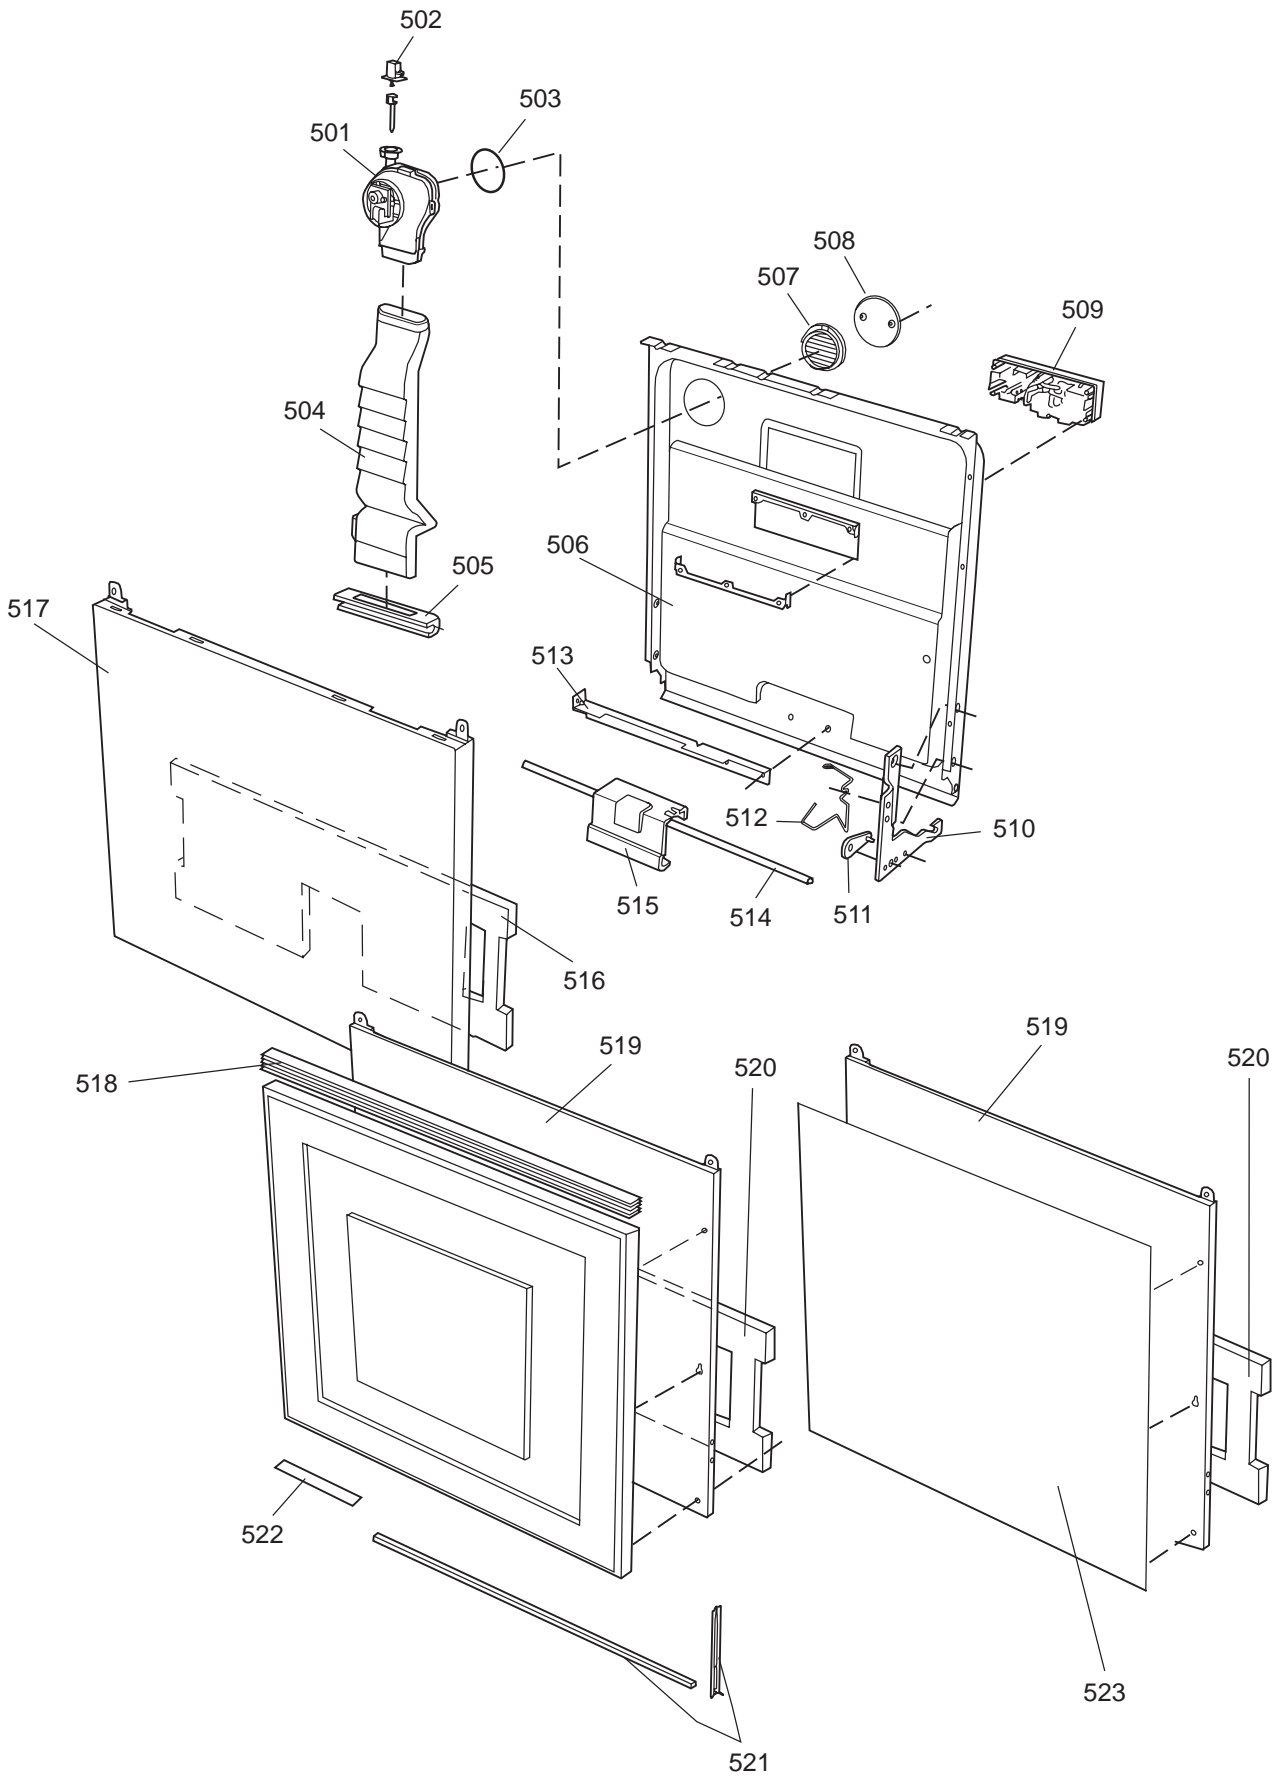

Door and related parts

ASKO, D1776 US - SS Bi (DW953)

Pos	Spare part No.	Description	Qty	Comment
501	8052778	WAX MOTOR DW 05/06	1 Pcs	
501	8060021	Turbo Fan Complete 05/06 DW	1 Pcs	
503	8058501	O-Ring Turbo Fan Dry 05/06 D	1 Pcs	
504	8057963-S	Air Channel Short	1 Pcs	
505	8072729-33	Air Pipe	1 Pcs	
505	8071078-33	NOZZLE AIR DUCT STD COMPL	1 Pc's	
506	8801118	Inner Door 05/06 w/Fan DW	1 Pcs	
507	8057964	Locking ring, turbo fan 05	1 Pcs	
507-a	8902085	Screw 20T for Plastic	2 Pcs	
508	8058484	SS Coverplate Turbo Fan DW	1 Pcs	
508-a	8902085	Screw 20T for Plastic	2 Pcs	
509	8801140-77	Combi Disp.	1 Pcs	
510	8057524	Hinge Right DW 05/06	1 Pcs	
510	8057525	Hinge, left DW 05/06	1 Pcs	
510-a	33500262	Nut - Term Block	1 Pcs	
510-b	8057530	Screw, hinge 05	1 Pcs	
510-c	8902120	Screw 20 Torx Machine	2 Pcs	
511	8057948	Slide washer, hinge bearing	2 Pcs	
512	8073612	Bracket for Harness	1 Pcs	
514	8060254	Lower Seal,Inner Door 05/06	1 Pcs	
515	8057985	Outer Door Lower Stay 05/06	1 Pcs	
515-a	8902357	Screw	2 Pcs	
516	8060080	SOUND ABSORP. INNER DOOR COMBI	1 Pc's	
519	8074801-95	DOOR OUTER PART SHORT STAINL.	1 Pc's	
519	8057986-95	DOOR OUTER PART SHORT STAINL.	1 Pc's