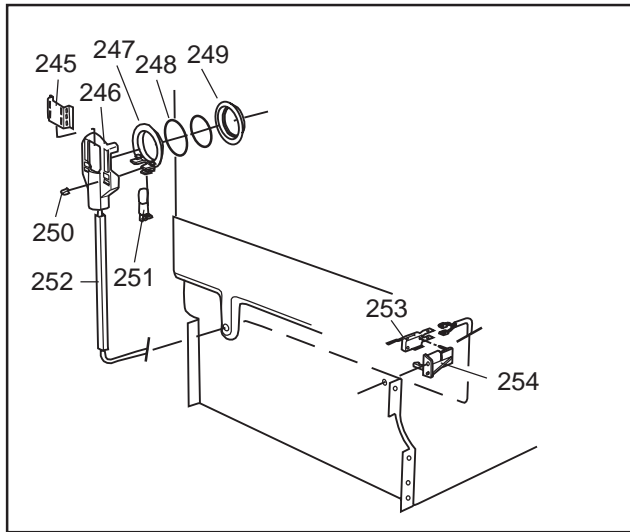

Datum

2003-03-24

Date

BEHÅLLARE

CONTAINER AND RELATED PARTS

Container and related parts

ASKO, D1776 US - SS Bi (DW953)

Pos	Spare part No.	Description	Qty	Comment
201	8057977	Bearing Upper Rail 05/06 DW	8 Pcs	
202	8058638-77	Ball Holder, Upper Rail DW	2 Pcs	
203	8057979-77	Rack Stop Grey 05/06 DW	2 Pcs	
204	8057052	Guide Rail '05 '06 DW	2 Pcs	
205	8057978-77	Rail Stop - Back Grey 05/06	2 Pcs	
206	8057489	Tub Seal 05/06 DW	1 Pcs	
208	8801098	Lock Catch Kit 05'06 D/W	1 Pcs	
210	8002370	Protective Collar	2 Pcs	
210	8057077	Heating Element DW 05/06 140	1 Pcs	
211	8901110	Screw w/O-Ring DW 05/06 25-T	4 Pcs	
212	8070613	Sealing Strip Casing	1 Pcs	
216	8002579	T-Stat 05/06 DW Overheat	1 Pcs	
218	8074043	Power supply cord	1 Pcs	
220	8057527	Rear plate cover	1 Pcs	
220-a	8902357	Screw	5 Pcs	
222	8070142	Cable holder, rear 05	1 Pcs	
223	8058495	Cable holder, door 05	1 Pcs	
225	8074566	Bottom Outer	1 Pcs	If equip with 3-feet
225	8057523	Bottom and Side support '05	1 Pcs	
228	8058558	RFI 05/06 WM	1 Pcs	
229	8050251	Terminal Block DW All	1 Pcs	
229-a	8900357	Screw, terminal block	1 Pcs	
230	8059991	Cable holder, supply line 05	1 Pcs	
231	8006948	Grommet	1 Pcs	
232	8058491-77	Door Spring 05/06 for 0-7 lb	2 Pcs	
233	8057062	Subs to 8074877	4 Pcs	
233	8074877	Foot	2 Pcs	
234	8901156	Nut, Levelling Legs	4 Pcs	
235	8051957	Slide, foot 02 DW	3 Pcs	
236	8072119	Washer	4 Pcs	
238	8073647	Foot Adjustable from Front C	1 Pcs	
241	8060255	No longer Avail. po# 8008- H	1 Pcs	
242	8070495	Inlet Valve Mount	1 Pcs	
242-a	8900327	Screw 20 Torx, Self Tapping	2 Pcs	
243	8059761-95	Filler Strip - Left DW SS	1 Pcs	
243	8059762-95	Filler Strip, Right 05/06 DW	1 Pcs	
243-a	8900646	Screw 20 Torx SS	4 Pcs	
244	8070614	Insulation,fill strip 05&06	2 Pcs