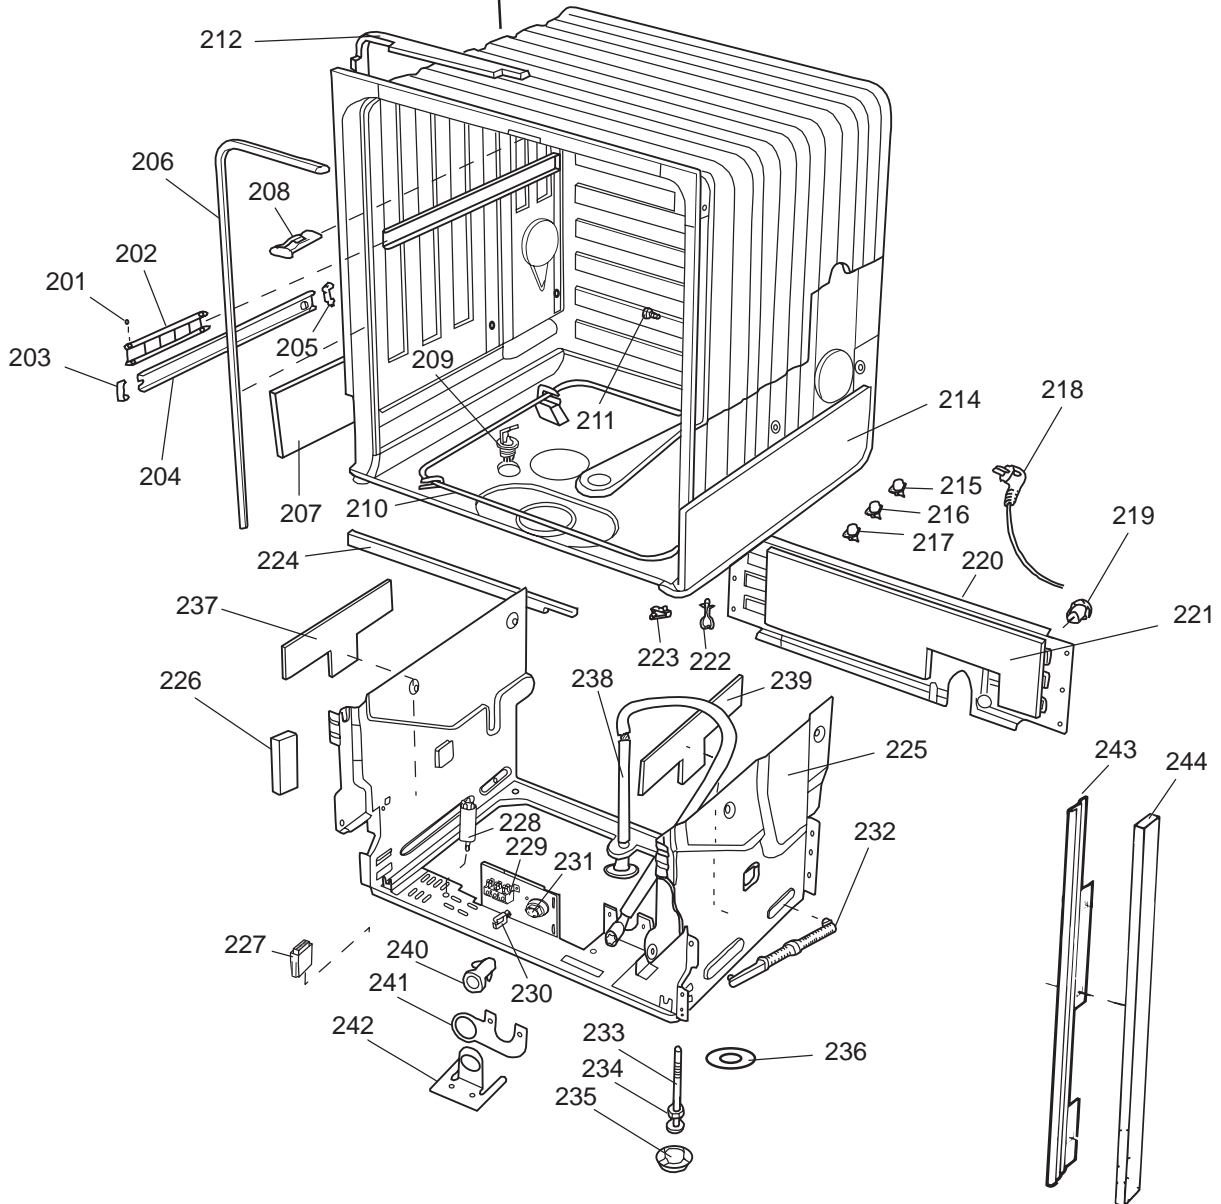

Datum

2003-03-24

Date

BEHÅLLARE

CONTAINER AND RELATED PARTS

Container and related parts

ASKO, D1776 US - SS Bi (DW953)

Pos	Spare part No.	Description	Qty	Comment
201	8057977	Bearing Upper Rail 05/06 DW	8 Pcs	
202	8058638-77	Ball Holder, Upper Rail DW	2 Pcs	
203	8057979-77	Rack Stop Grey 05/06 DW	2 Pcs	
204	8057052	Guide Rail '05 '06 DW	2 Pcs	
205	8057978-77	Rail Stop - Back Grey 05/06	2 Pcs	
206	8057489	Tub Seal 05/06 DW	1 Pcs	
208	8801098	Lock Catch Kit 05'06 D/W	1 Pcs	
210	8002370	Protective Collar	2 Pcs	
210	8057077	Heating Element DW 05/06 140	1 Pcs	
211	8901110	Screw w/O-Ring DW 05/06 25-T	4 Pcs	
212	8070613	Sealing Strip Casing	1 Pcs	
216	8002579	T-Stat 05/06 DW Overheat	1 Pcs	
218	8074043	Power supply cord	1 Pcs	
220	8057527	Rear plate cover	1 Pcs	
220-a	8902357	Screw	5 Pcs	
222	8070142	Cable holder, rear 05	1 Pcs	
223	8058495	Cable holder, door 05	1 Pcs	
225	8074566	Bottom Outer	1 Pcs	If equip with 3-feet
225	8057523	Bottom and Side support '05	1 Pcs	
228	8058558	RFI 05/06 WM	1 Pcs	
229	8050251	Terminal Block DW All	1 Pcs	
229-a	8900357	Screw, terminal block	1 Pcs	
230	8059991	Cable holder, supply line 05	1 Pcs	
231	8006948	Grommet	1 Pcs	
232	8058491-77	Door Spring 05/06 for 0-7 lb	2 Pcs	
233	8057062	Subs to 8074877	4 Pcs	
233	8074877	Foot	2 Pcs	
234	8901156	Nut, Levelling Legs	4 Pcs	
235	8051957	Slide, foot 02 DW	3 Pcs	
236	8072119	Washer	4 Pcs	
238	8073647	Foot Adjustable from Front C	1 Pcs	
241	8060255	No longer Avail. po# 8008- H	1 Pcs	
242	8070495	Inlet Valve Mount	1 Pcs	
242-a	8900327	Screw 20 Torx, Self Tapping	2 Pcs	
243	8059761-95	Filler Strip - Left DW SS	1 Pcs	
243	8059762-95	Filler Strip, Right 05/06 DW	1 Pcs	
243-a	8900646	Screw 20 Torx SS	4 Pcs	
244	8070614	Insulation,fill strip 05&06	2 Pcs