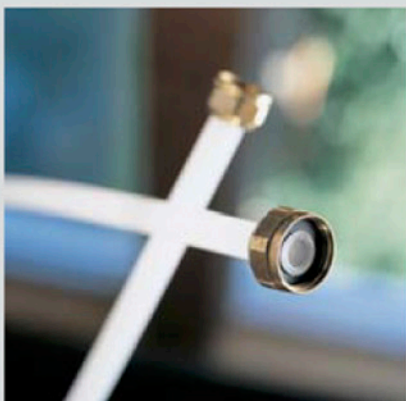

ASKO
BUILT TO LAST LONGER

Spare Parts Catalogue

Dishwashers \ 06 Generation
Type: DW953
Model: D1776 US SS Bi

Prod. No: 107177601
November 17th 2004

AM Appliances Group

P.O. Box 851805 • Richardson • TX 75085-1805
789 N. Grove Road • Suite 103 • Richardson • TX 75081