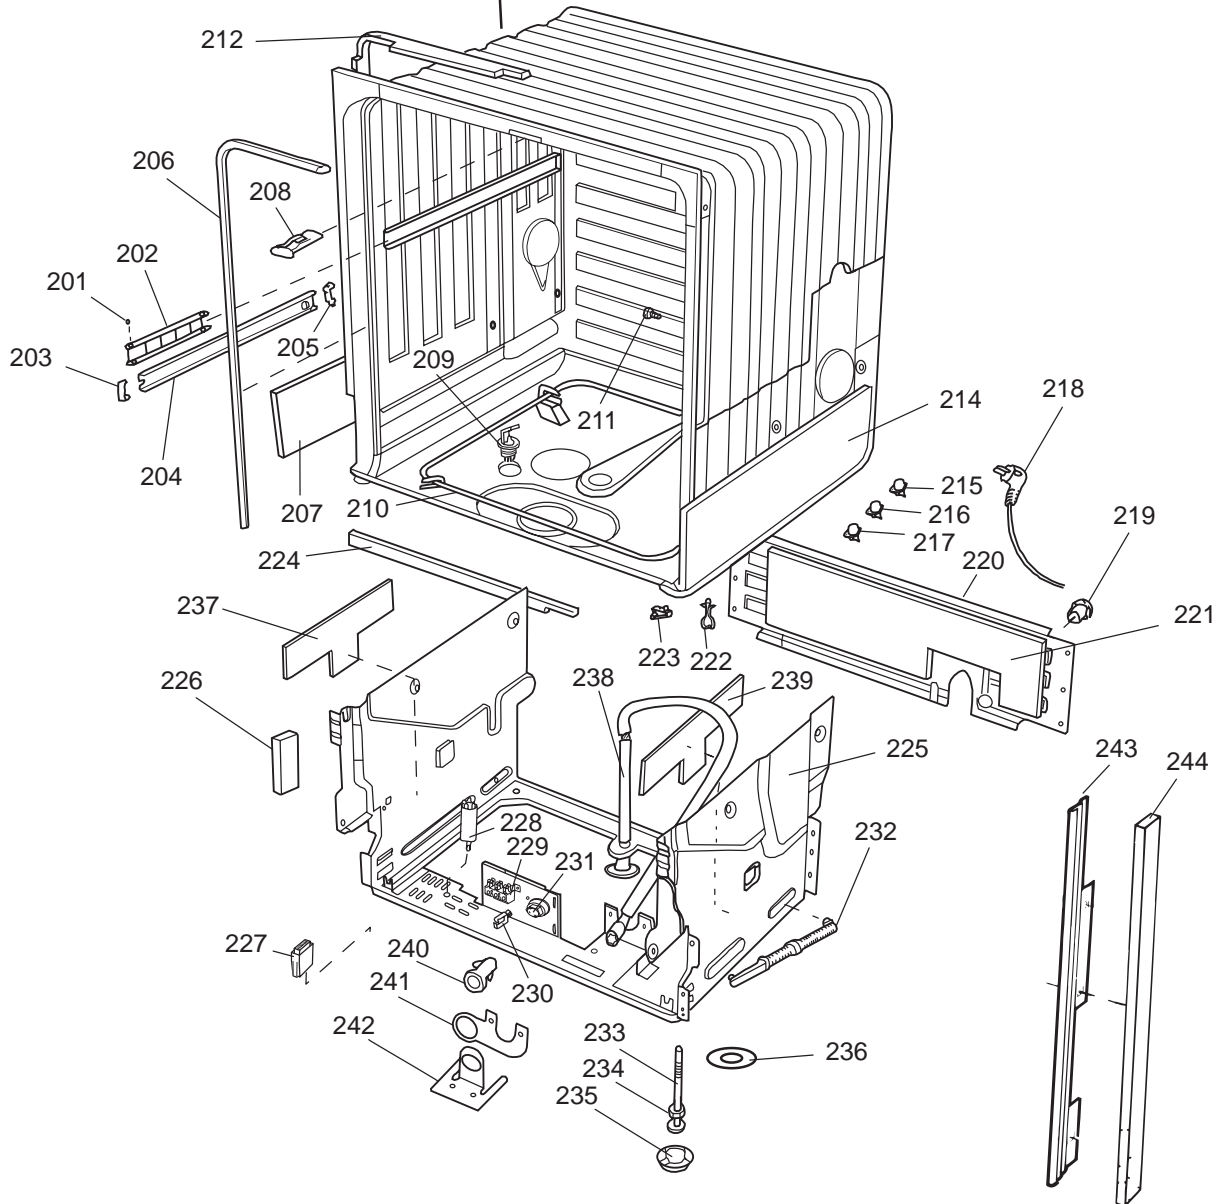

Spare Parts Catalogue

Dishwashers \ 06 Generation
Type: DW953
Model: D1776 US White Bi

Prod. No: 107177600
November 17th 2004

AM Appliances Group

P.O. Box 851805 • Richardson • TX 75085-1805
789 N. Grove Road • Suite 103 • Richardson • TX 75081

BEHÅLLARE

CONTAINER AND RELATED PARTS

Container and related parts

ASKO, D1776 US - White Bi (DW953)

Pos	Spare part No.	Description	Qty	Comment
201	8057977	Bearing Upper Rail 05/06 DW	8 Pcs	
202	8058638-77	Ball Holder, Upper Rail DW	2 Pcs	
203	8057979-77	Rack Stop Grey 05/06 DW	2 Pcs	
204	8057052	Guide Rail '05 '06 DW	2 Pcs	
205	8057978-77	Rail Stop - Back Grey 05/06	2 Pcs	
206	8057489	Tub Seal 05/06 DW	1 Pcs	
208	8801098	Lock Catch Kit 05'06 D/W	1 Pcs	
210	8002370	Protective Collar	2 Pcs	
210	8057077	Heating Element DW 05/06 140	1 Pcs	
211	8901110	Screw w/O-Ring DW 05/06 25-T	4 Pcs	
212	8070613	Sealing Strip Casing	1 Pcs	
216	8002579	T-Stat 05/06 DW Overheat	1 Pcs	
218	8074043	Power supply cord	1 Pcs	
220	8057527	Rear plate cover	1 Pcs	
220-a	8902357	Screw	5 Pcs	
222	8070142	Cable holder, rear 05	1 Pcs	
223	8058495	Cable holder, door 05	1 Pcs	
225	8074566	Bottom Outer	1 Pcs	If equip with 3-feet
225	8057523	Bottom and Side support '05	1 Pcs	
228	8058558	RFI 05/06 WM	1 Pcs	
229	8050251	Terminal Block DW All	1 Pcs	
229-a	8900357	Screw, terminal block	1 Pcs	
230	8059991	Cable holder, supply line 05	1 Pcs	
231	8006948	Grommet	1 Pcs	
232	8058491-77	Door Spring 05/06 for 0-7 lb	2 Pcs	
233	8057062	Subs to 8074877	4 Pcs	
233	8074877	Foot	2 Pcs	
234	8901156	Nut, Levelling Legs	4 Pcs	
235	8051957	Slide, foot 02 DW	3 Pcs	
236	8072119	Washer	4 Pcs	
238	8073647	Foot Adjustable from Front C	1 Pcs	
241	8060255	No longer Avail. po# 8008- H	1 Pcs	
242	8070495	Inlet Valve Mount	1 Pcs	
242-a	8900327	Screw 20 Torx, Self Tapping	2 Pcs	
243	8059761-0	Filler Strip - Left DW - Whi	1 Pcs	
243	8059762-0	Filler Strip, Right 05/06 DW	1 Pcs	
243-a	8900646	Screw 20 Torx SS	4 Pcs	
244	8070614	Insulation,fill strip 05&06	2 Pcs	