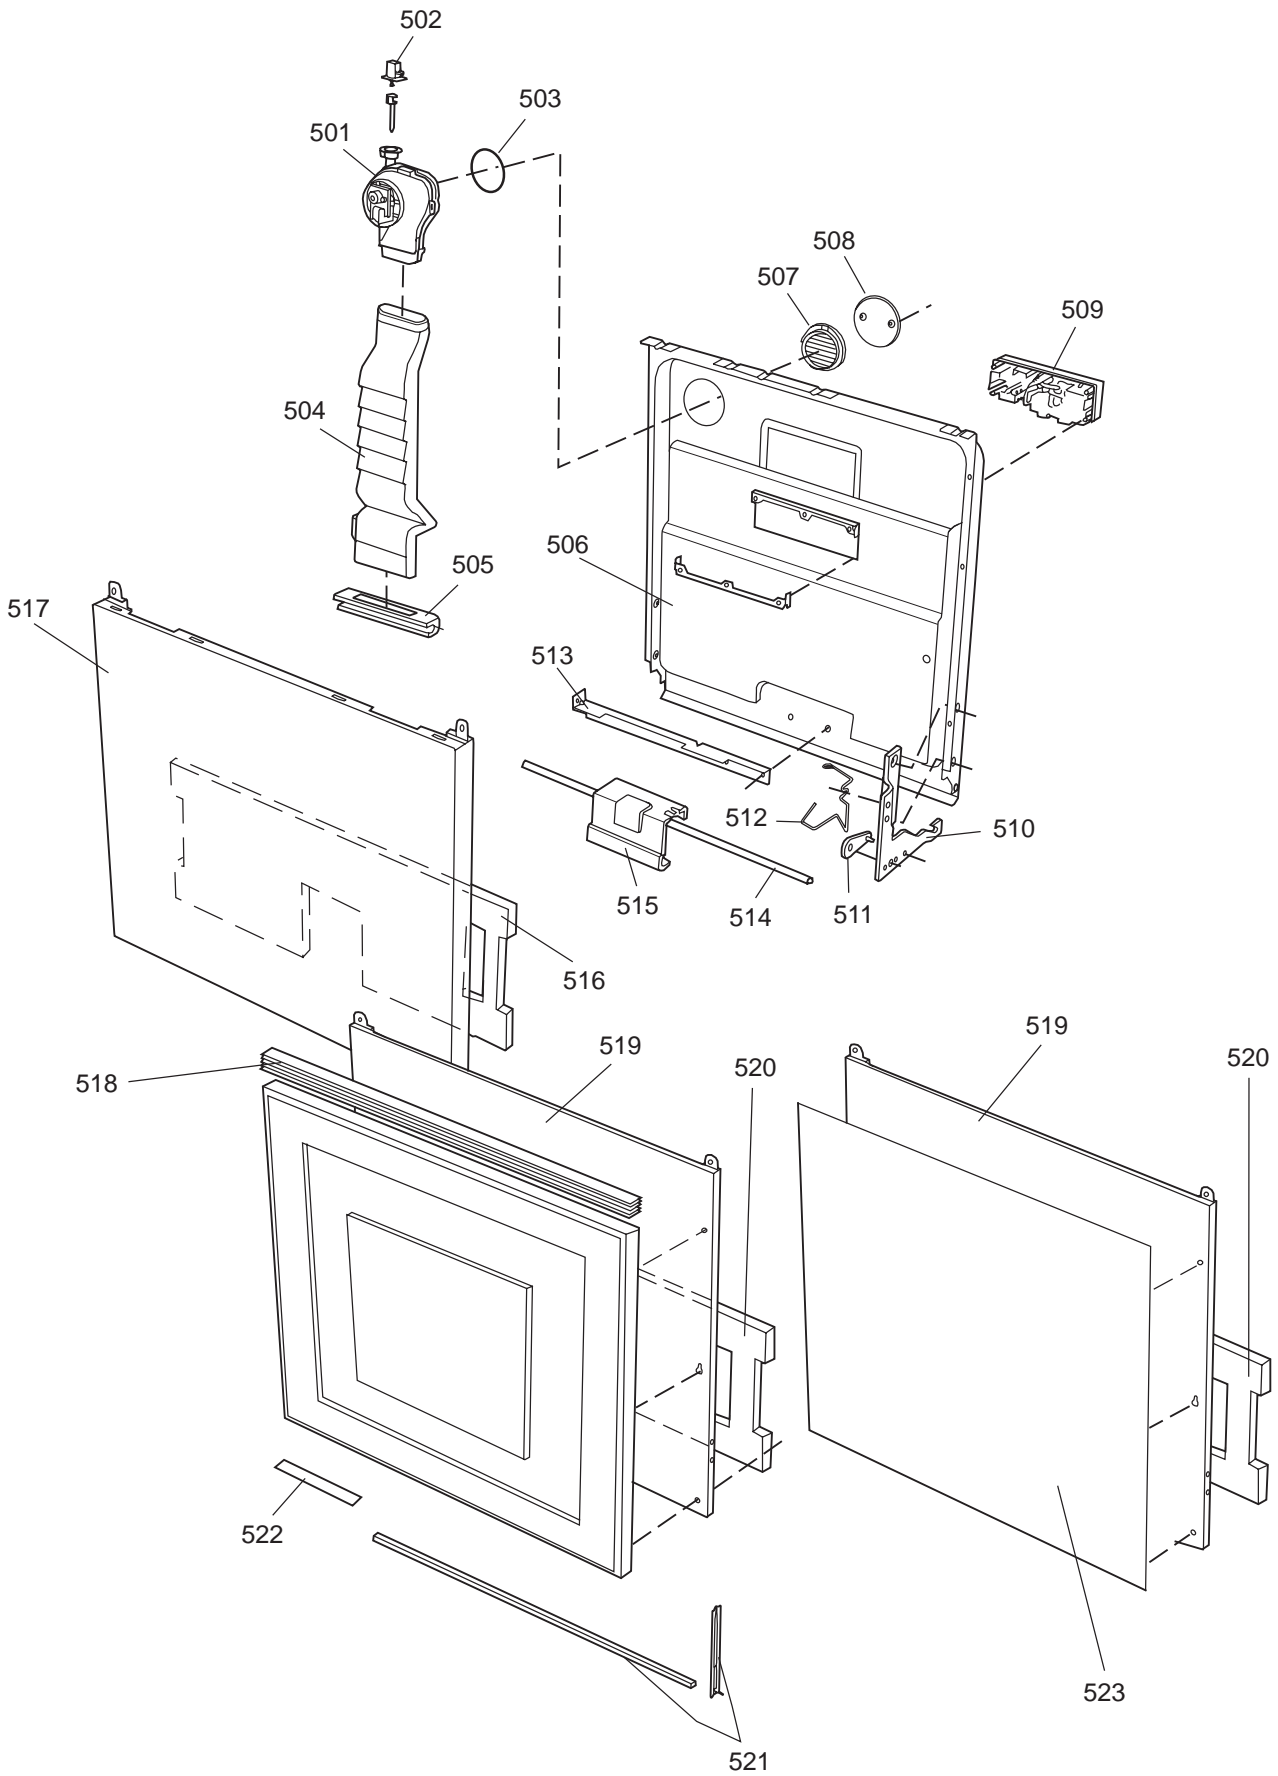

Door and related parts

ASKO, D1776 US - White Bi (DW953)

Pos	Spare part No.	Description	Qty	Comment
501	8052778	WAX MOTOR DW 05/06	1 Pcs	
501	8060021	Turbo Fan Complete 05/06 DW	1 Pcs	
503	8058501	O-Ring Turbo Fan Dry 05/06 D	1 Pcs	
504	8057963-S	Air Channel Short	1 Pcs	
505	8071078-0	NOZZLE AIR DUCT STD COMPL	1 Pcs	
505	8072729-0	Air Pipe	1 Pcs	
506	8801118	Inner Door 05/06 w/Fan DW	1 Pcs	
507	8057964	Locking ring, turbo fan 05	1 Pcs	
507-a	8902085	Screw 20T for Plastic	2 Pcs	
508	8058484	SS Coverplate Turbo Fan DW	1 Pcs	
508-a	8902085	Screw 20T for Plastic	2 Pcs	
509	8801140-77	Combi Disp.	1 Pcs	
510	8057524	Hinge Right DW 05/06	1 Pcs	
510	8057525	Hinge, left DW 05/06	1 Pcs	
510-a	33500262	Nut - Term Block	1 Pcs	
510-b	8057530	Screw, hinge 05	1 Pcs	
510-c	8902120	Screw 20 Torx Machine	2 Pcs	
511	8057948	Slide washer, hinge bearing	2 Pcs	
512	8073612	Bracket for Harness	1 Pcs	
514	8060254	Lower Seal, Inner Door 05/06	1 Pcs	
515	8057985	Outer Door Lower Stay 05/06	1 Pcs	
515-a	8902357	Screw	2 Pcs	
516	8060080	SOUND ABSORP. INNER DOOR COMBI	1 Pcs	
519	8074801-S-0	DOOR OUTER DECOR FRAME WHITE	1 Pcs	
519	8057986-S-0	DOOR OUTER DECOR FRAME WHITE	1 Pcs	
519-a	8900646	Screw 20 Torx SS	6 Pcs