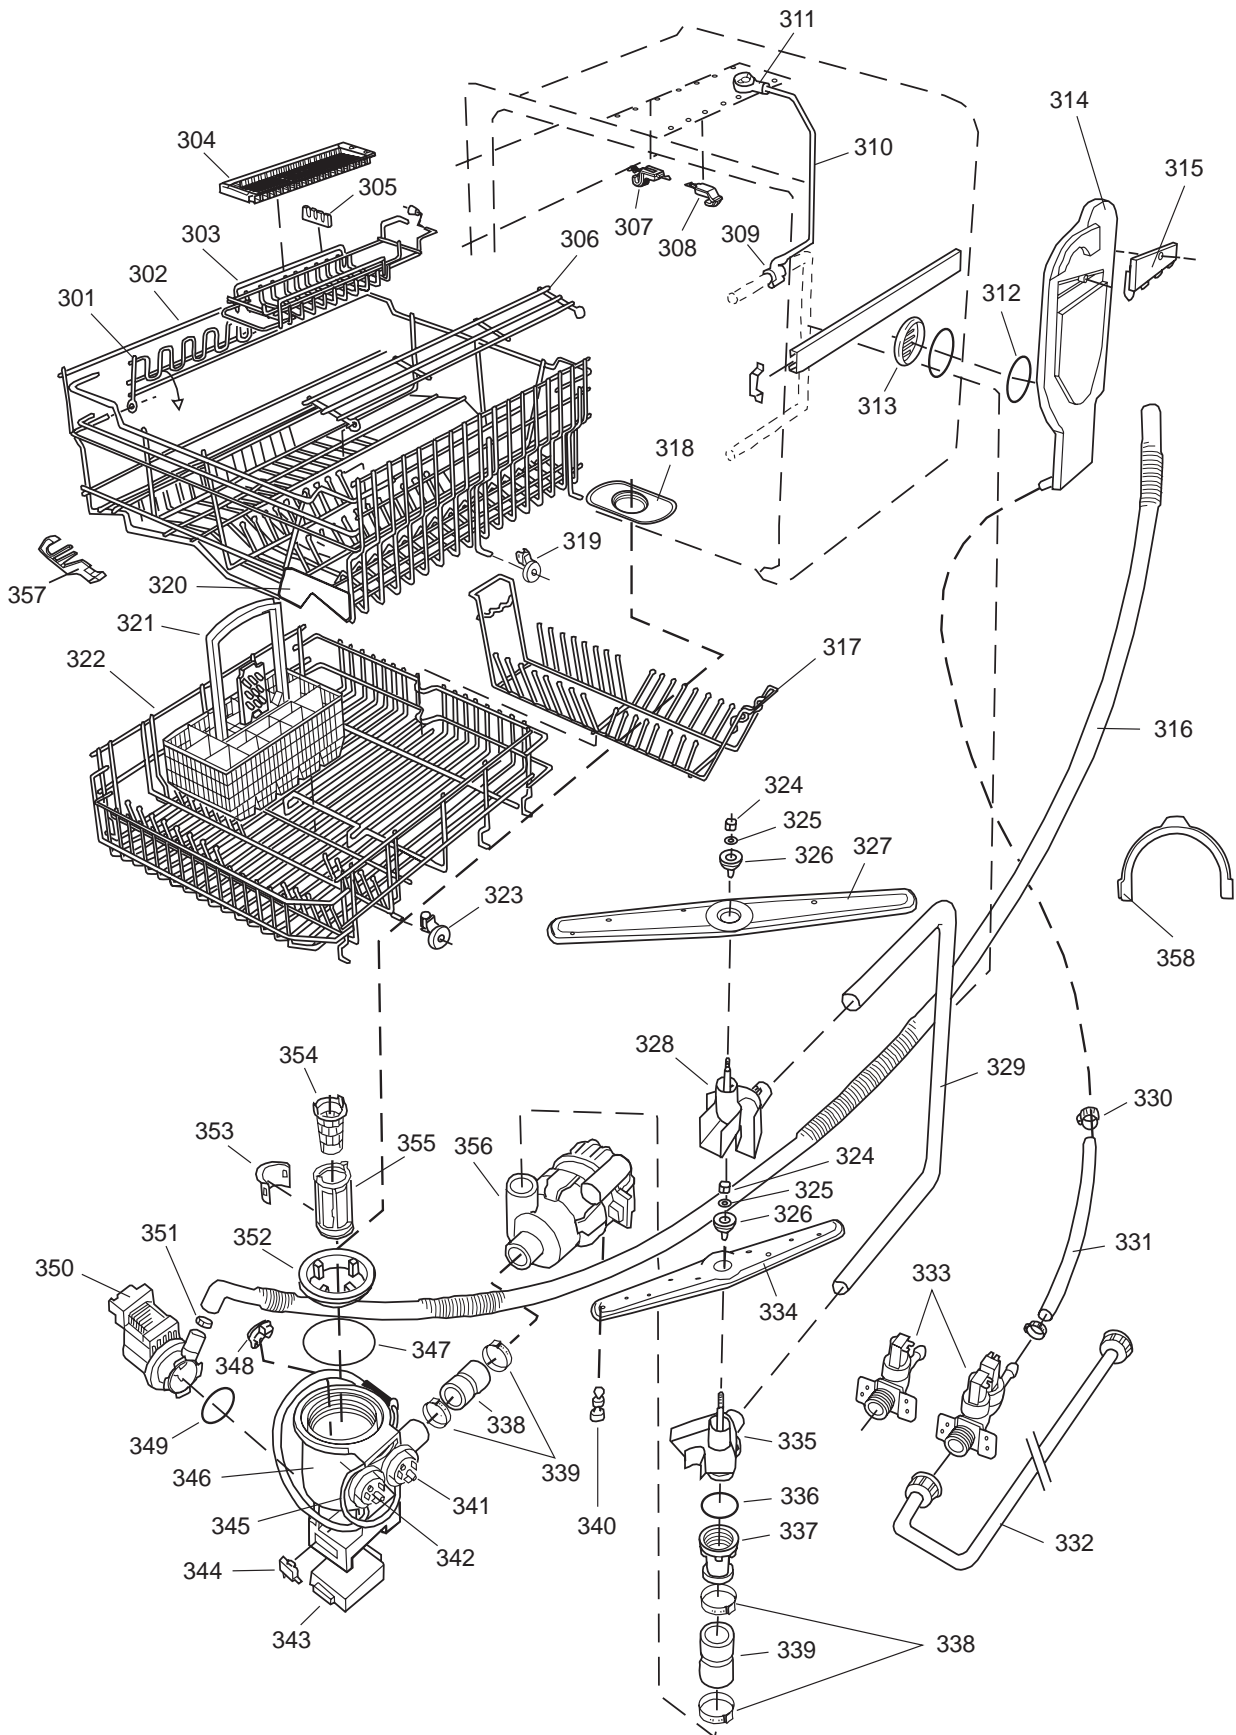

Datum

2003-03-24

Date

DISKSYSTEM

DISHWASHING SYSTEM

Dishwashing system

ASKO, D1776 US - White Bi (DW953)

Pos	Spare part No.	Description	Qty	Comment
301	8071337-36	Cup Shelf Wine Glass 05/06 D	1 Pcs	
302	8801236-36	Upper Basket Gray	1 Pcs	
302	8801199-36	Rack, Upper 05 & 06 DW	1 Pcs	with cup shelf
306	8071336-36	Cup Shelf 05/06 DW	1 Pcs	
313	8057536-77	Lockring Airbreak Gray	1 Pcs	
314	8057514	Sub To 8801234	1 Pcs	
316	8070304	Drain Hose 05/06 DW	1 Pcs	
316	8075484	OUTLET HOSE NON RETURN VALVE	1 Pcs	
316-a	8052239	Hose Clamp, Squeeze	1 Pcs	
316-a	8073403	Non Return Valve	1 Pcs	
316-b	8053642	Hose Clip	1 Pcs	
318	8059740	Strainer Upper 05/06 DW	1 Pcs	
319	8058498-77	Wheel, Upper Basket 05/06 DW	4 Pcs	
320	8057506-77	Knife Stop	1 Pcs	
321	8801089-77	Cutlery Basket 05/06 DW	1 Pcs	
322	8801200-36	Lower Basket 05/06 DW	1 Pcs	
323	8009516-77	Rack Wheels Lower 05/06 DW	8 Pcs	
324	8901262	Nut for Spray Arm 05	2 Pcs	
325	8052095	Ceramic Washer, Spray Arm 05	2 Pcs	
326	8057070-77	Spray Arm Insert 05/06 DW	2 Pcs	
327	8072695	Spray Arm - Upper 05/06 DW	1 Pcs	
328	8057068-77	Spray Pipe Bearing Upper	1 Pcs	
329	8057063	Spray pipe, inner 05	1 Pcs	
330	8052189	Hose Clamp, Squeeze	2 Pcs	
331	8070622	Ruber Hose	1 Pcs	
332	8073879	Fill hose quick connect	1 Pcs	
333	8073995	Water valve single. Easy Ins	1 Pcs	
333	8072121	Fill Valve, Single 05/06 DW.	1 Pcs	
333-a	8902087	Screw, Plastic Housing 20 To	2 Pcs	
334	8072692	Spray Arm - Lower 05/06 DW	1 Pcs	
335	8057067-77	Lower Washarm Support 05/06	1 Pcs	
336	8901755	O-Ring Seal	1 Pcs	
337	8057069	Retainer Nut SprayArm 05/06	1 Pcs	
338	8052097	Hose Clamp, Circ. Pump 05/06	4 Pcs	
339	8057484	Hose, Circ. Pump 05/06 DW	2 Pcs	
340	8055095	BUFFER, Circumpump 03/04 DW	1 Pcs	
341	8071024	Level Switch 05/06 DW	1 Pcs	
343	8057053	Subs to 8075110	1 Pcs	
344	8060068	Micro Switch,Overfill 05/06	1 Pcs	
345	8058500	Hose Pressure Sw. 05/06 DW	1 Pcs	
346	8801123	Replaces 8075197-77. Sump 05	1 Pcs	
347	8058503	O-Ring, Sump 05/06 DW	1 Pcs	
348	8057487-79	Sump Plug DW 05/06 Cleanout	1 Pcs	
349	8002584	O-Ring, Drain Pump 05/06 DW	1 Pcs	
350	8072032	Drain Pump 05/06 DW	1 Pcs	
351	8052239	Hose Clamp, Squeeze	1 Pcs	
352	8057488	Locking ring, bottom well 05	1 Pcs	
353	8058454	Cover Str. Basket 05/06 DW	1 Pcs	
354	8057972-77	Strainer Basket Grey 05/06 D	1 Pcs	
355	8057486-77	Filter, fine 05 & 06 DW	1 Pcs	
356	8071250	Circ. Pump 05/06 DW	1 Pcs	
356-a	8075380	capacitor D3000	1 Pcs	
357	8071214-77	Knife Holder 05/06 DW	2 Pcs	
358	8050805	GOOSE NECK for DRAIN HOSE	1 Pcs	
358	8072528-77	Holder Outlet Hose	1 Pcs