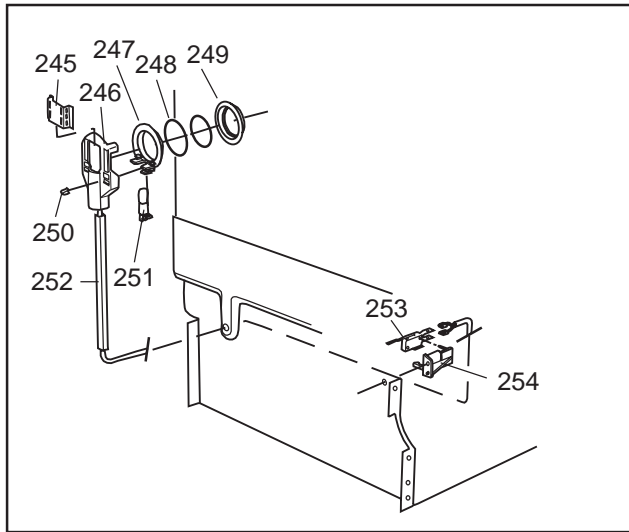

BEHÅLLARE

CONTAINER AND RELATED PARTS

Container and related parts

ASKO, D1776 US - White Bi (DW953)

Pos	Spare part No.	Description	Qty	Comment
201	8057977	Bearing Upper Rail 05/06 DW	8 Pcs	
202	8058638-77	Ball Holder, Upper Rail DW	2 Pcs	
203	8057979-77	Rack Stop Grey 05/06 DW	2 Pcs	
204	8057052	Guide Rail '05 '06 DW	2 Pcs	
205	8057978-77	Rail Stop - Back Grey 05/06	2 Pcs	
206	8057489	Tub Seal 05/06 DW	1 Pcs	
208	8801098	Lock Catch Kit 05'06 D/W	1 Pcs	
210	8002370	Protective Collar	2 Pcs	
210	8057077	Heating Element DW 05/06 140	1 Pcs	
211	8901110	Screw w/O-Ring DW 05/06 25-T	4 Pcs	
212	8070613	Sealing Strip Casing	1 Pcs	
216	8002579	T-Stat 05/06 DW Overheat	1 Pcs	
218	8074043	Power supply cord	1 Pcs	
220	8057527	Rear plate cover	1 Pcs	
220-a	8902357	Screw	5 Pcs	
222	8070142	Cable holder, rear 05	1 Pcs	
223	8058495	Cable holder, door 05	1 Pcs	
225	8074566	Bottom Outer	1 Pcs	If equip with 3-feet
225	8057523	Bottom and Side support '05	1 Pcs	
228	8058558	RFI 05/06 WM	1 Pcs	
229	8050251	Terminal Block DW All	1 Pcs	
229-a	8900357	Screw, terminal block	1 Pcs	
230	8059991	Cable holder, supply line 05	1 Pcs	
231	8006948	Grommet	1 Pcs	
232	8058491-77	Door Spring 05/06 for 0-7 lb	2 Pcs	
233	8057062	Subs to 8074877	4 Pcs	
233	8074877	Foot	2 Pcs	
234	8901156	Nut, Levelling Legs	4 Pcs	
235	8051957	Slide, foot 02 DW	3 Pcs	
236	8072119	Washer	4 Pcs	
238	8073647	Foot Adjustable from Front C	1 Pcs	
241	8060255	No longer Avail. po# 8008- H	1 Pcs	
242	8070495	Inlet Valve Mount	1 Pcs	
242-a	8900327	Screw 20 Torx, Self Tapping	2 Pcs	
243	8059761-0	Filler Strip - Left DW - Whi	1 Pcs	
243	8059762-0	Filler Strip, Right 05/06 DW	1 Pcs	
243-a	8900646	Screw 20 Torx SS	4 Pcs	
244	8070614	Insulation,fill strip 05&06	2 Pcs	