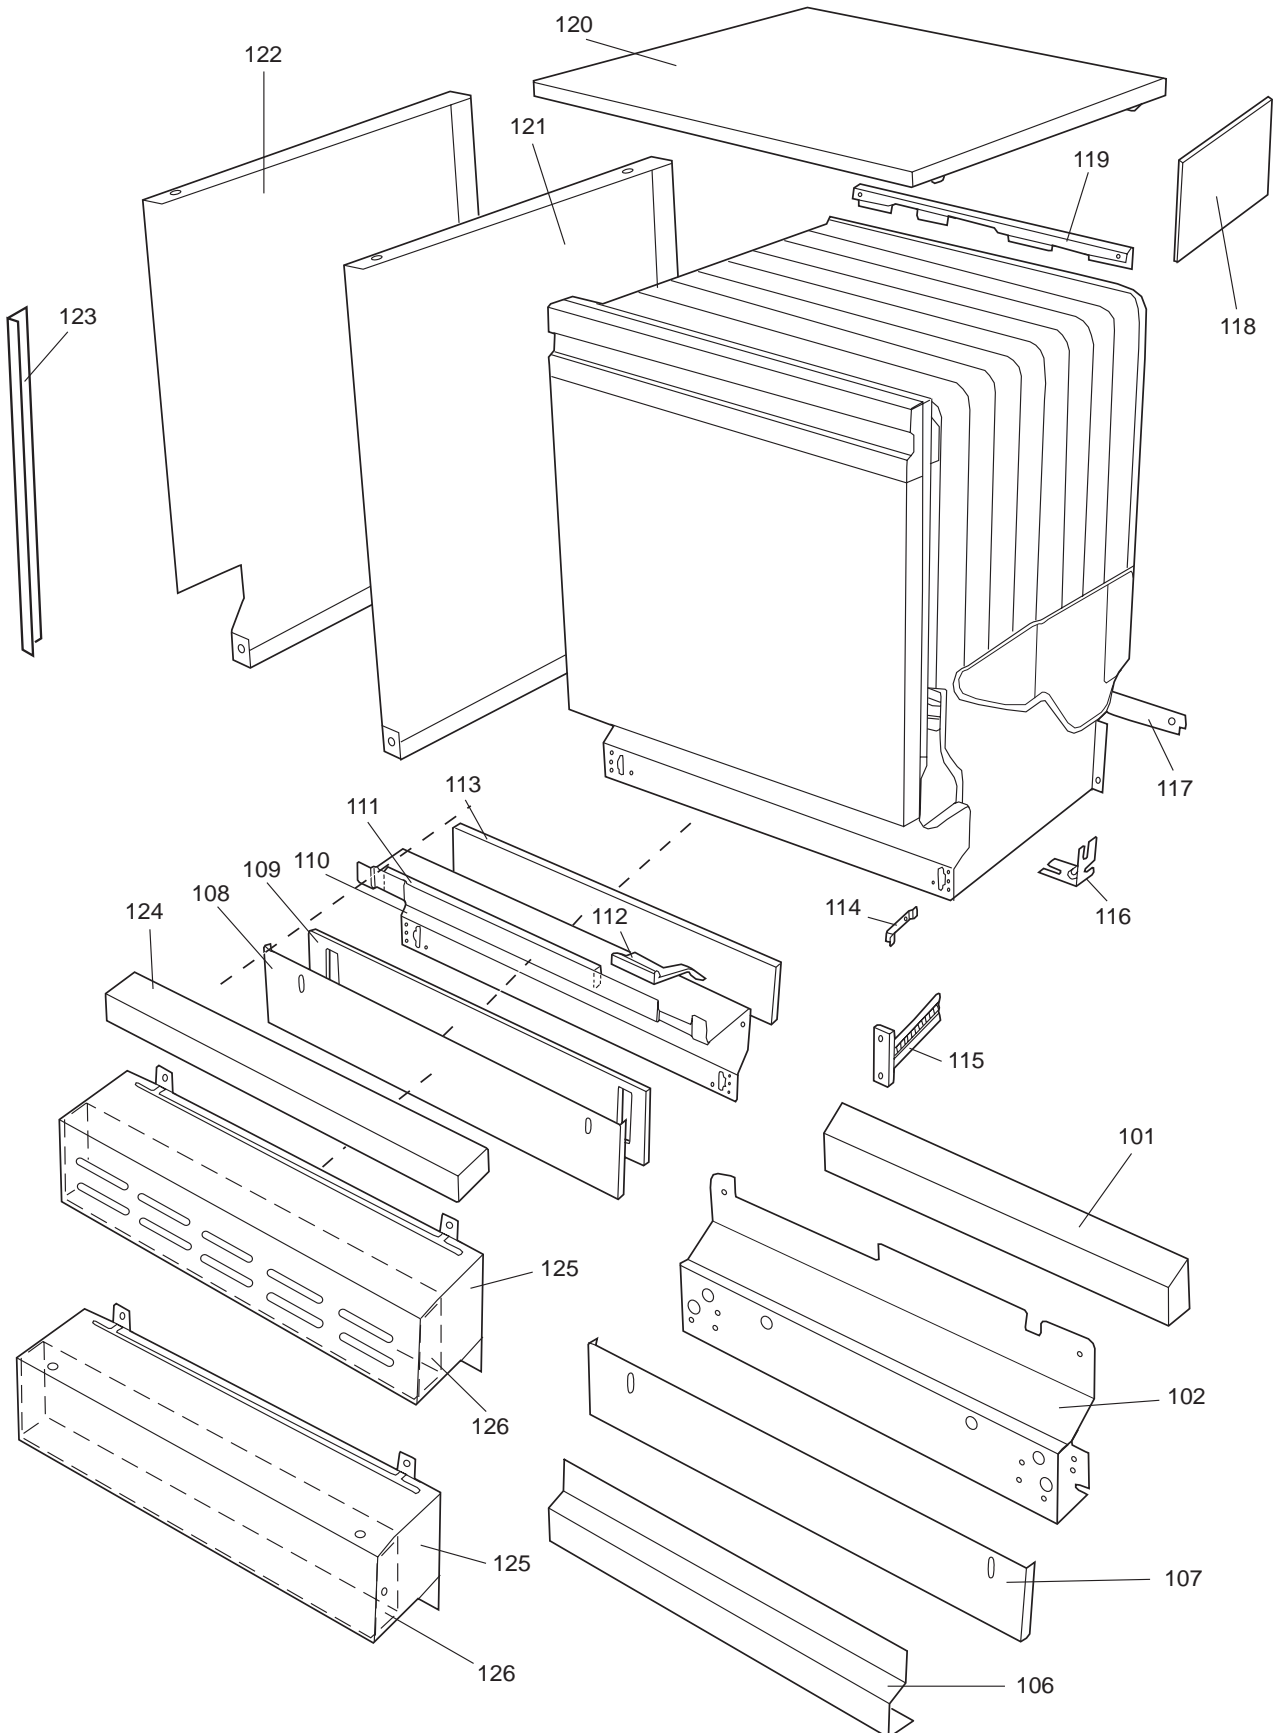

Casing and related parts

ASKO, D1776 US - White Bi (DW953)

Pos	Spare part No.	Description	Qty	Comment
108	8059758-0	Toe Kick, White DW 05/06 US	1 Pcs	
108-a	8900944-0	Screw, white 20 torx	2 Pcs	
109	8070743	Insulation, Toe-Kick 05/06 D	1 Pcs	
110	8057526	Guard Plate DW05 & 06	1 Pcs	
110	8073707	Proection Plate	1 Pcs	
110-a	8902357	Screw	4 Pcs	
111	8060041	Sealing strip, protect plte	1 Pcs	
112	8058486	Drip Guard Overflow 05/06 DW	1 Pcs	
113	8058353	Sound Absorb Guard	1 Pcs	
114	8057550	Spring Adj. Bracket 05/06 DW	2 Pcs	
114	8073481-49	Spring Kicking Plate L. Gray	2 Pcs	
114-a	8902131	Screw, disc.jh 11-99	2 Pcs	
115	8057549	Bracket/Toe Kick 05/06 DW	2 Pcs	
124	8070615	Sealing Lower Panel DW 05/06	1 Pcs	
125	8057100-S-0	Lower Panel, 05/06 DW	1 Pcs	
125-a	8900352	Screw Access Panel 05/06	2 Pcs	
125-b	8009769	Plug - Decor Frame White	4 Pcs	
126	8070612	Insul, lower panel 05 & 06 D	1 Pcs