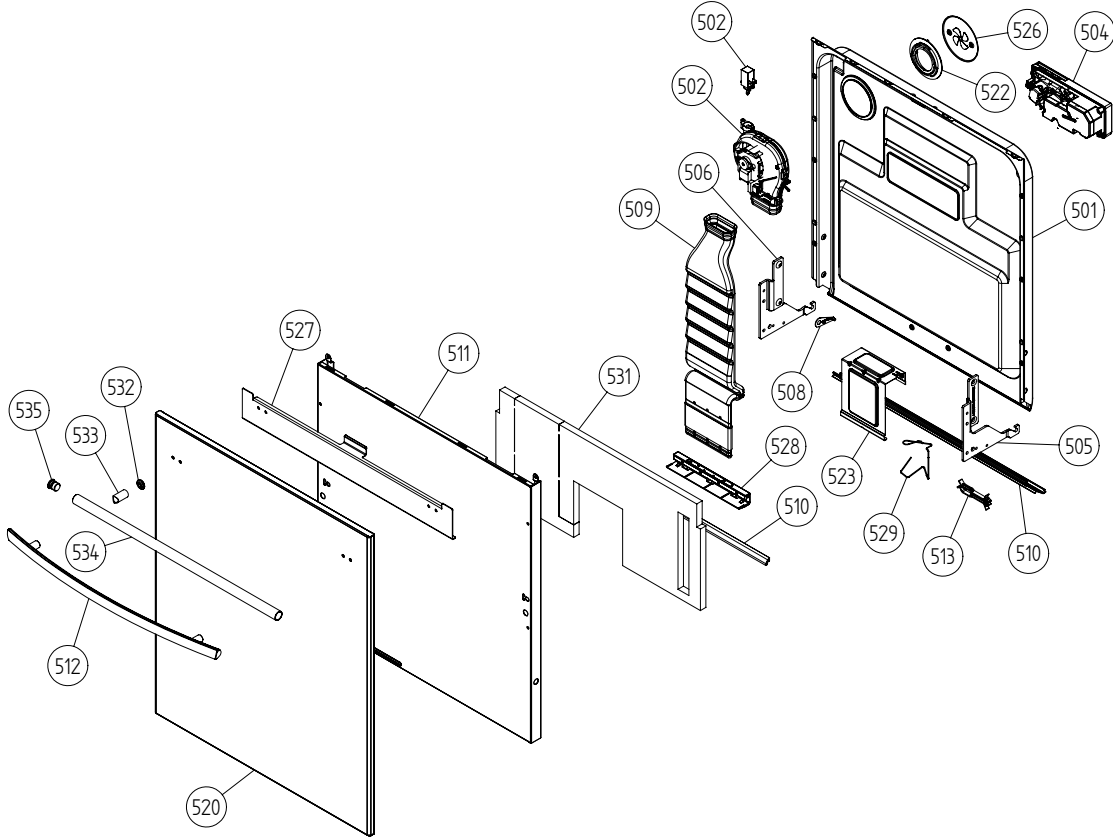

Base and related parts

ASKO, D3251 US - Black BiH (DW20.3)

Pos	Spare part No.	Description	Qty	Comment
124	8074293-86	LOWER COVER LOW BLACK	1 Pcs	
125	8076822-86	GUARD PLATE BLACK	1 Pcs	
125	8073707-86	GUARD PLATE BLACK	1 Pcs	
158	8059758-86	KICKPLATE USA BLACK	1 Pcs	

Baskets and related parts

ASKO, D3251 US - Black BiH (DW20.3)

Pos	Spare part No.	Description	Qty	Comment
247	8074342-86	TRIM STRIP LEFT USA BLACK	1 Pcs	
248	8074343-86	TRIM STRIP RIGHT USA BLACK	1 Pcs	

Inner door, panel and related parts