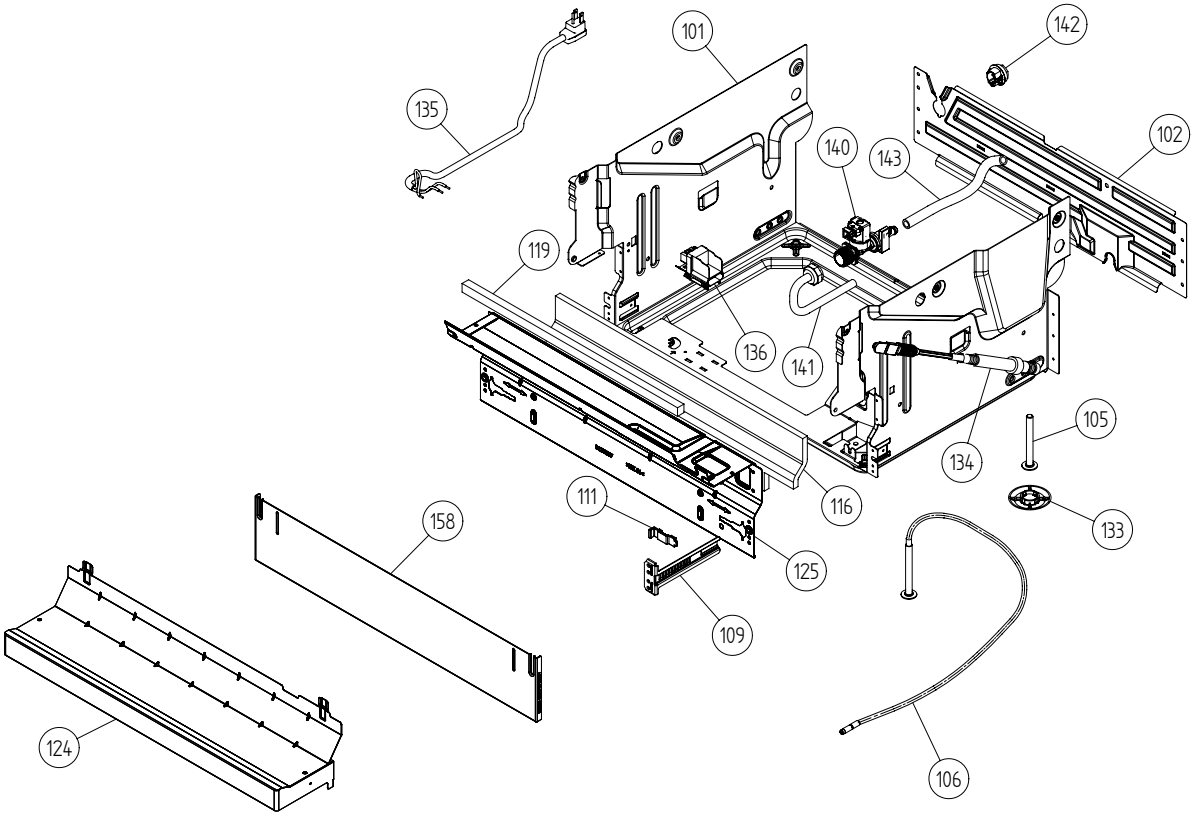

----- Manual continues below -----

Spare Parts Catalogue

Dishwashers \ 3000 Series
Type: DW20.3
Model: D3251 US Black BiH

Prod. No: 107325102
October 5th 2004

AM Appliances Group

P.O. Box 851805 • Richardson • TX 75085-1805
789 N. Grove Road • Suite 103 • Richardson • TX 75081

Base and related parts

ASKO, D3251 US - Black BiH (DW20.3)

Pos	Spare part No.	Description	Qty	Comment
124	8074293-86	LOWER COVER LOW BLACK	1 Pcs	
125	8076822-86	GUARD PLATE BLACK	1 Pcs	
125	8073707-86	GUARD PLATE BLACK	1 Pcs	
158	8059758-86	KICKPLATE USA BLACK	1 Pcs	

Baskets and related parts

ASKO, D3251 US - Black BiH (DW20.3)

Pos	Spare part No.	Description	Qty	Comment
247	8074342-86	TRIM STRIP LEFT USA BLACK	1 Pcs	
248	8074343-86	TRIM STRIP RIGHT USA BLACK	1 Pcs	

Inner door, panel and related parts

ASKO, D3251 US - Black BiH (DW20.3)

Pos	Spare part No.	Description	Qty	Comment
512	8073488-86	HANDLE COOKER BLACK	1 Pcs	
520	8074497-BB-86	FRONT DOOR MOUNTED EU MOD BL	1 Pcs	