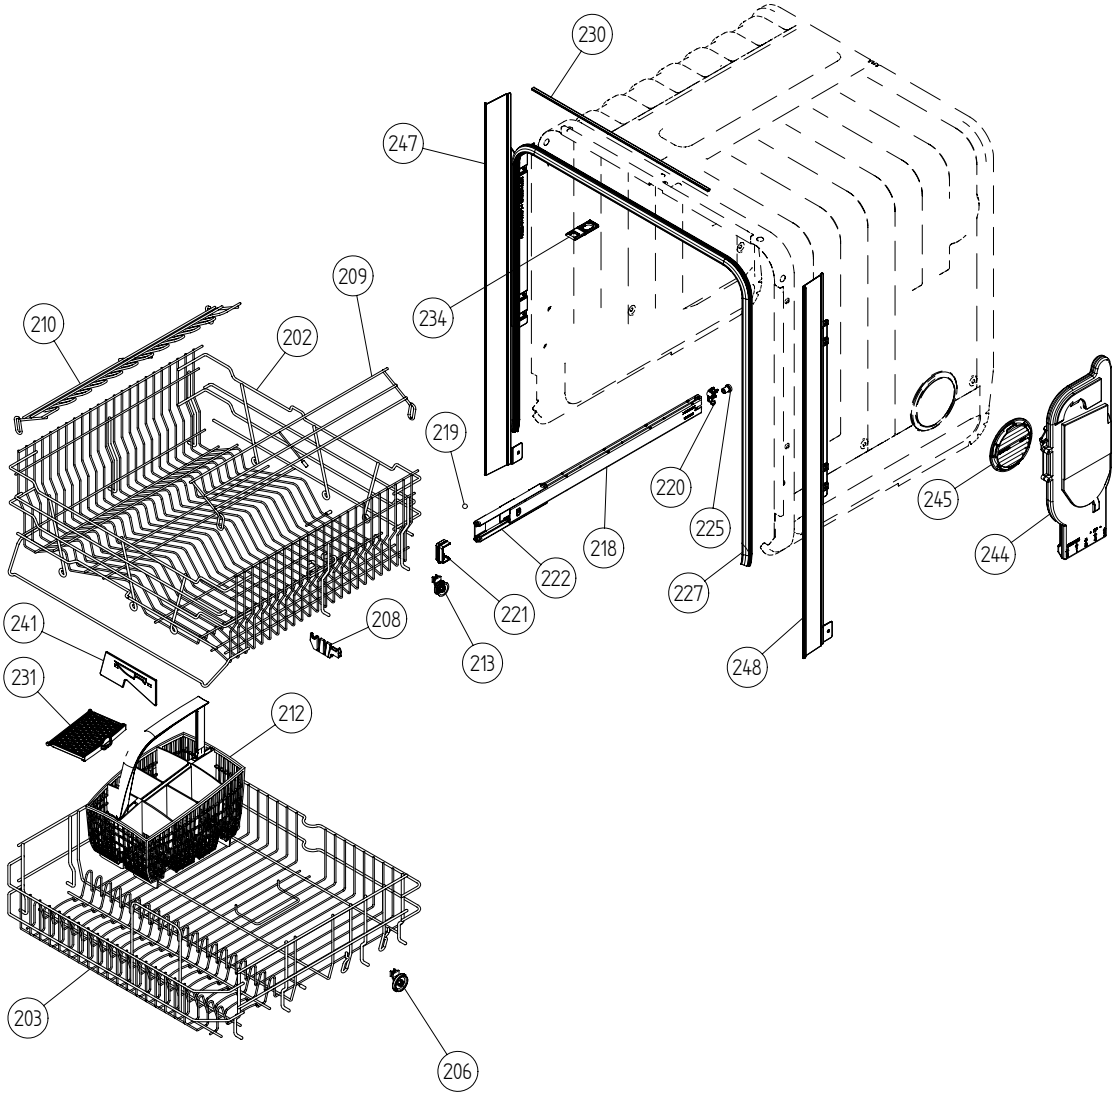

----- Manual continues below -----

Spare Parts Catalogue

Dishwashers \ 3000 Series
Type: DW20.3
Model: D3251 US Black BiH

Prod. No: 107325102
October 5th 2004

AM Appliances Group

P.O. Box 851805 • Richardson • TX 75085-1805
789 N. Grove Road • Suite 103 • Richardson • TX 75081

Base and related parts

ASKO, D3251 US - Black BiH (DW20.3)

Pos	Spare part No.	Description	Qty	Comment
124	8074293-86	LOWER COVER LOW BLACK	1 Pcs	
125	8076822-86	GUARD PLATE BLACK	1 Pcs	
125	8073707-86	GUARD PLATE BLACK	1 Pcs	
158	8059758-86	KICKPLATE USA BLACK	1 Pcs	

Baskets and related parts

ASKO, D3251 US - Black BiH (DW20.3)

Pos	Spare part No.	Description	Qty	Comment
247	8074342-86	TRIM STRIP LEFT USA BLACK	1 Pcs	
248	8074343-86	TRIM STRIP RIGHT USA BLACK	1 Pcs	

Inner door, panel and related parts