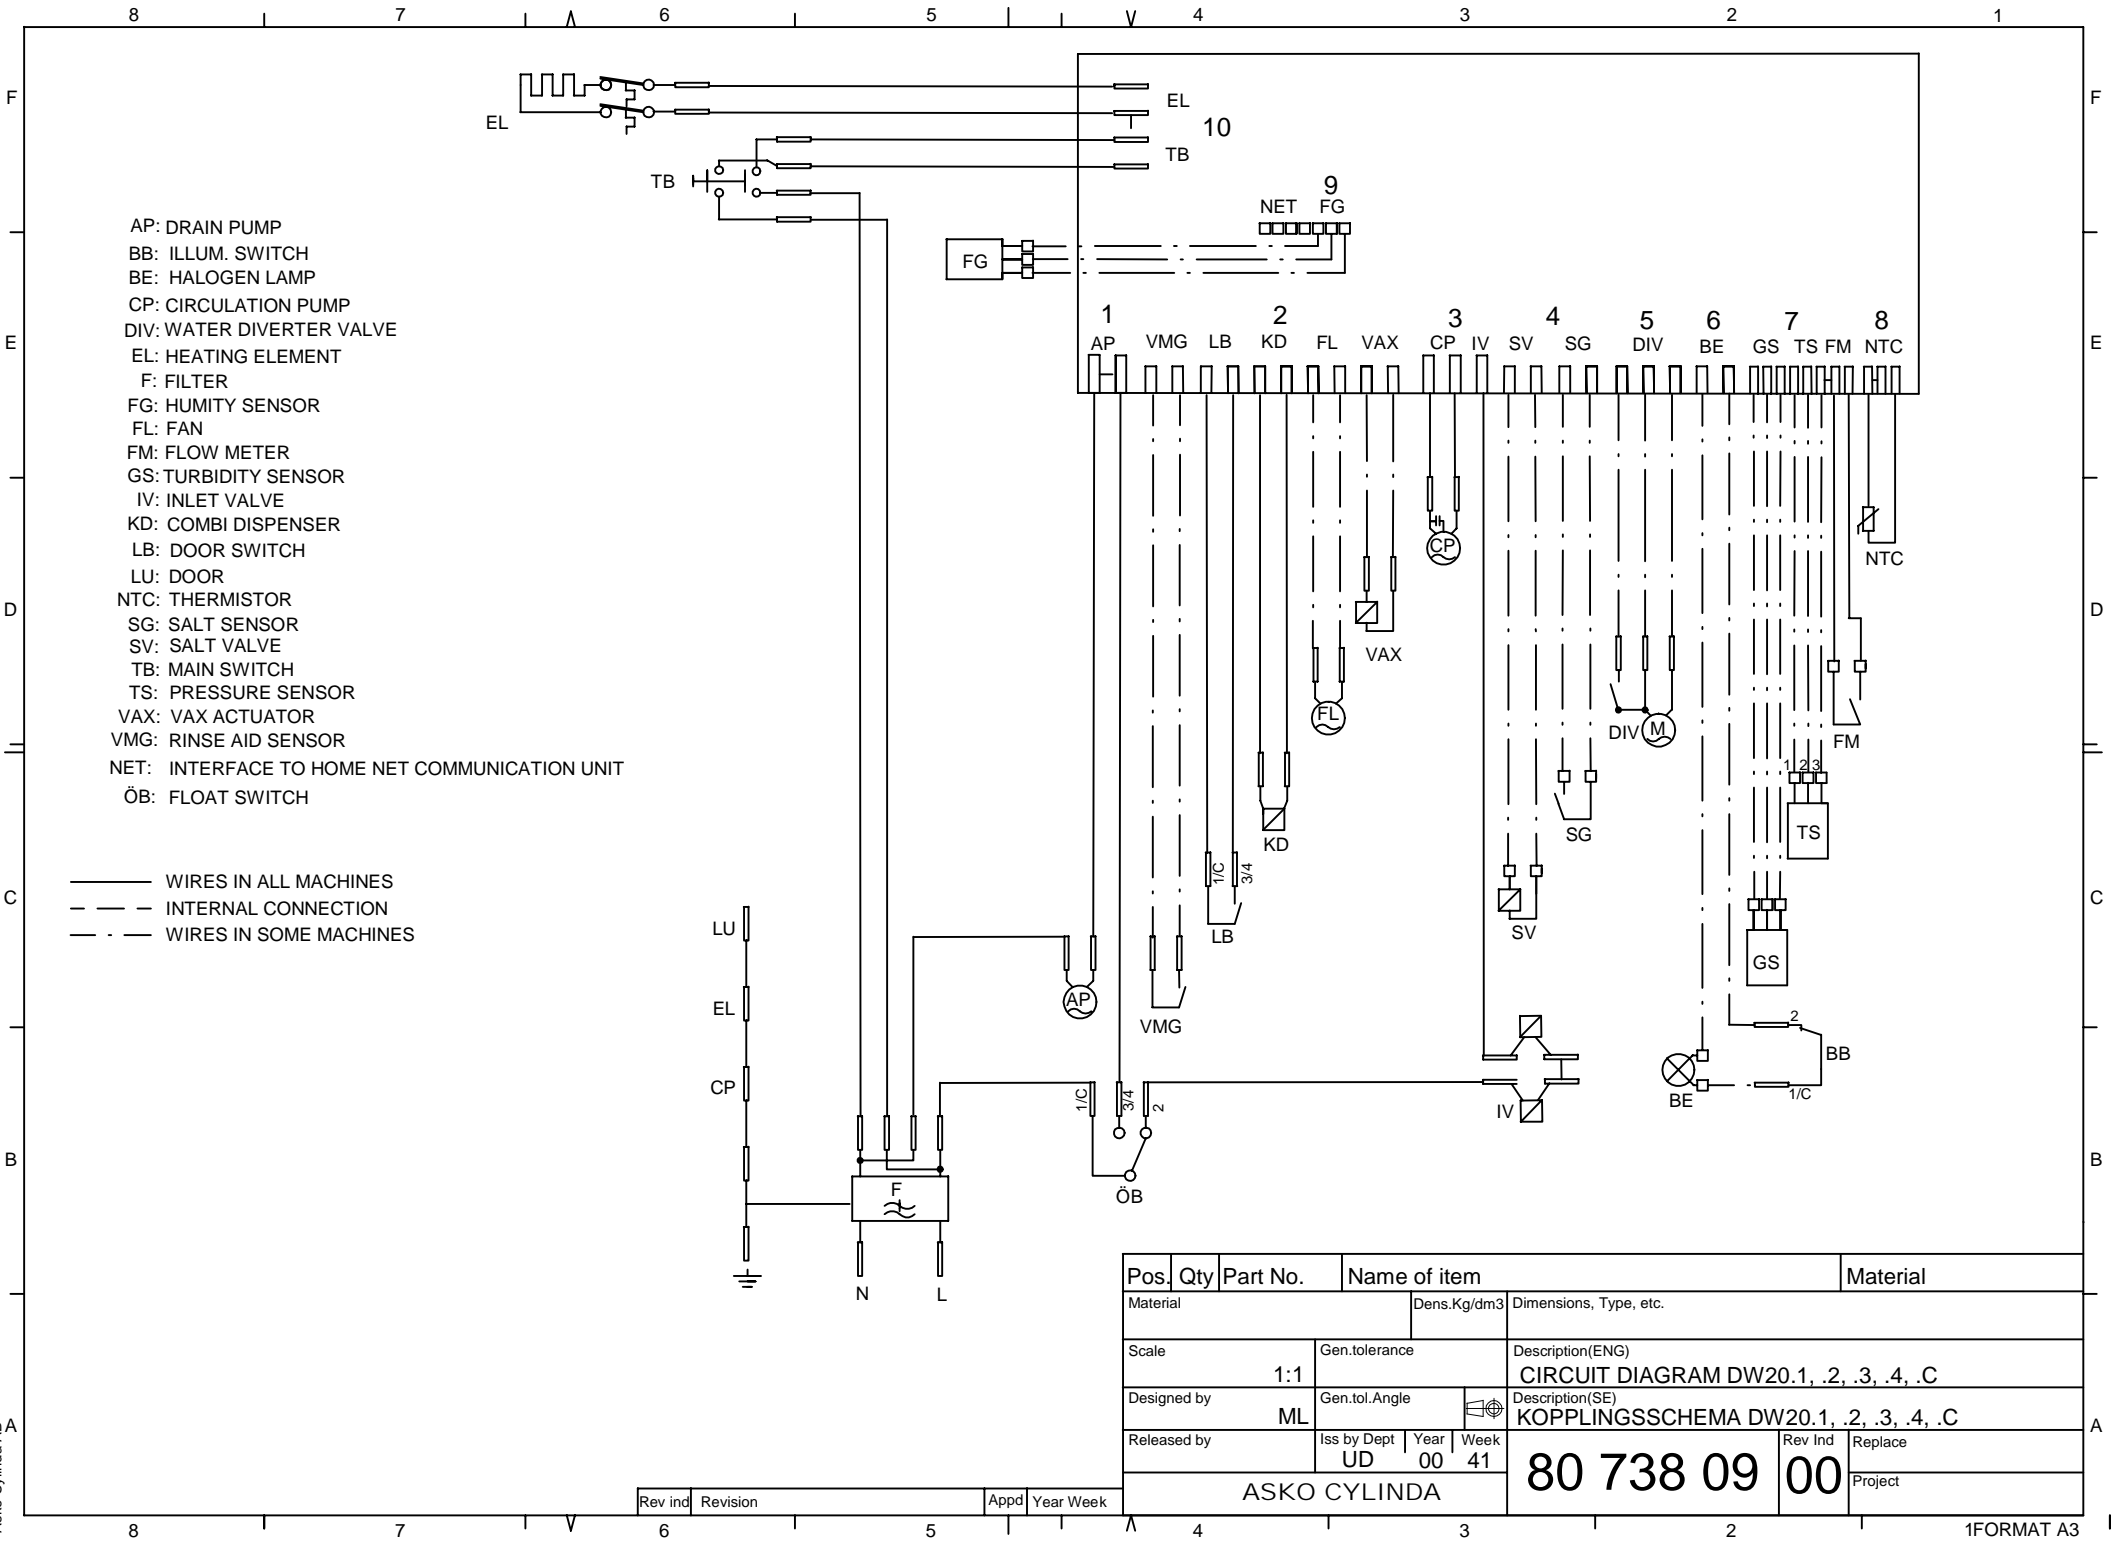

This document must not be copied without our written permission, and the contents thereof must not be imparted to a third party nor be used for any unauthorized purpose. ASKO CYLINDA AB

S:\UDw2011_Tryckunderlag\Kopplingschema\8073809 Circuit diagram DW20.4_c.dft , mail , 2002-06-18 08:34:08

Pos.	Qty	Part No.	Name of item	Material
Material		Dens.Kg/dm³	Dimensions, Type, etc.	
Scale		1:1	Description(ENG) CIRCUIT DIAGRAM DW20.1, .2, .3, .4, .C	
Designed by		ML	Description(SE) KOPPLINGSSCHEMA DW20.1, .2, .3, .4, .C	
Released by		UD	Iss by Dept | Year | Week 00 | 41	Rev Ind | Replace 00
ASKO CYLINDA			80 738 09	00
				Project

Rev ind	Revision	Appd	Year	Week