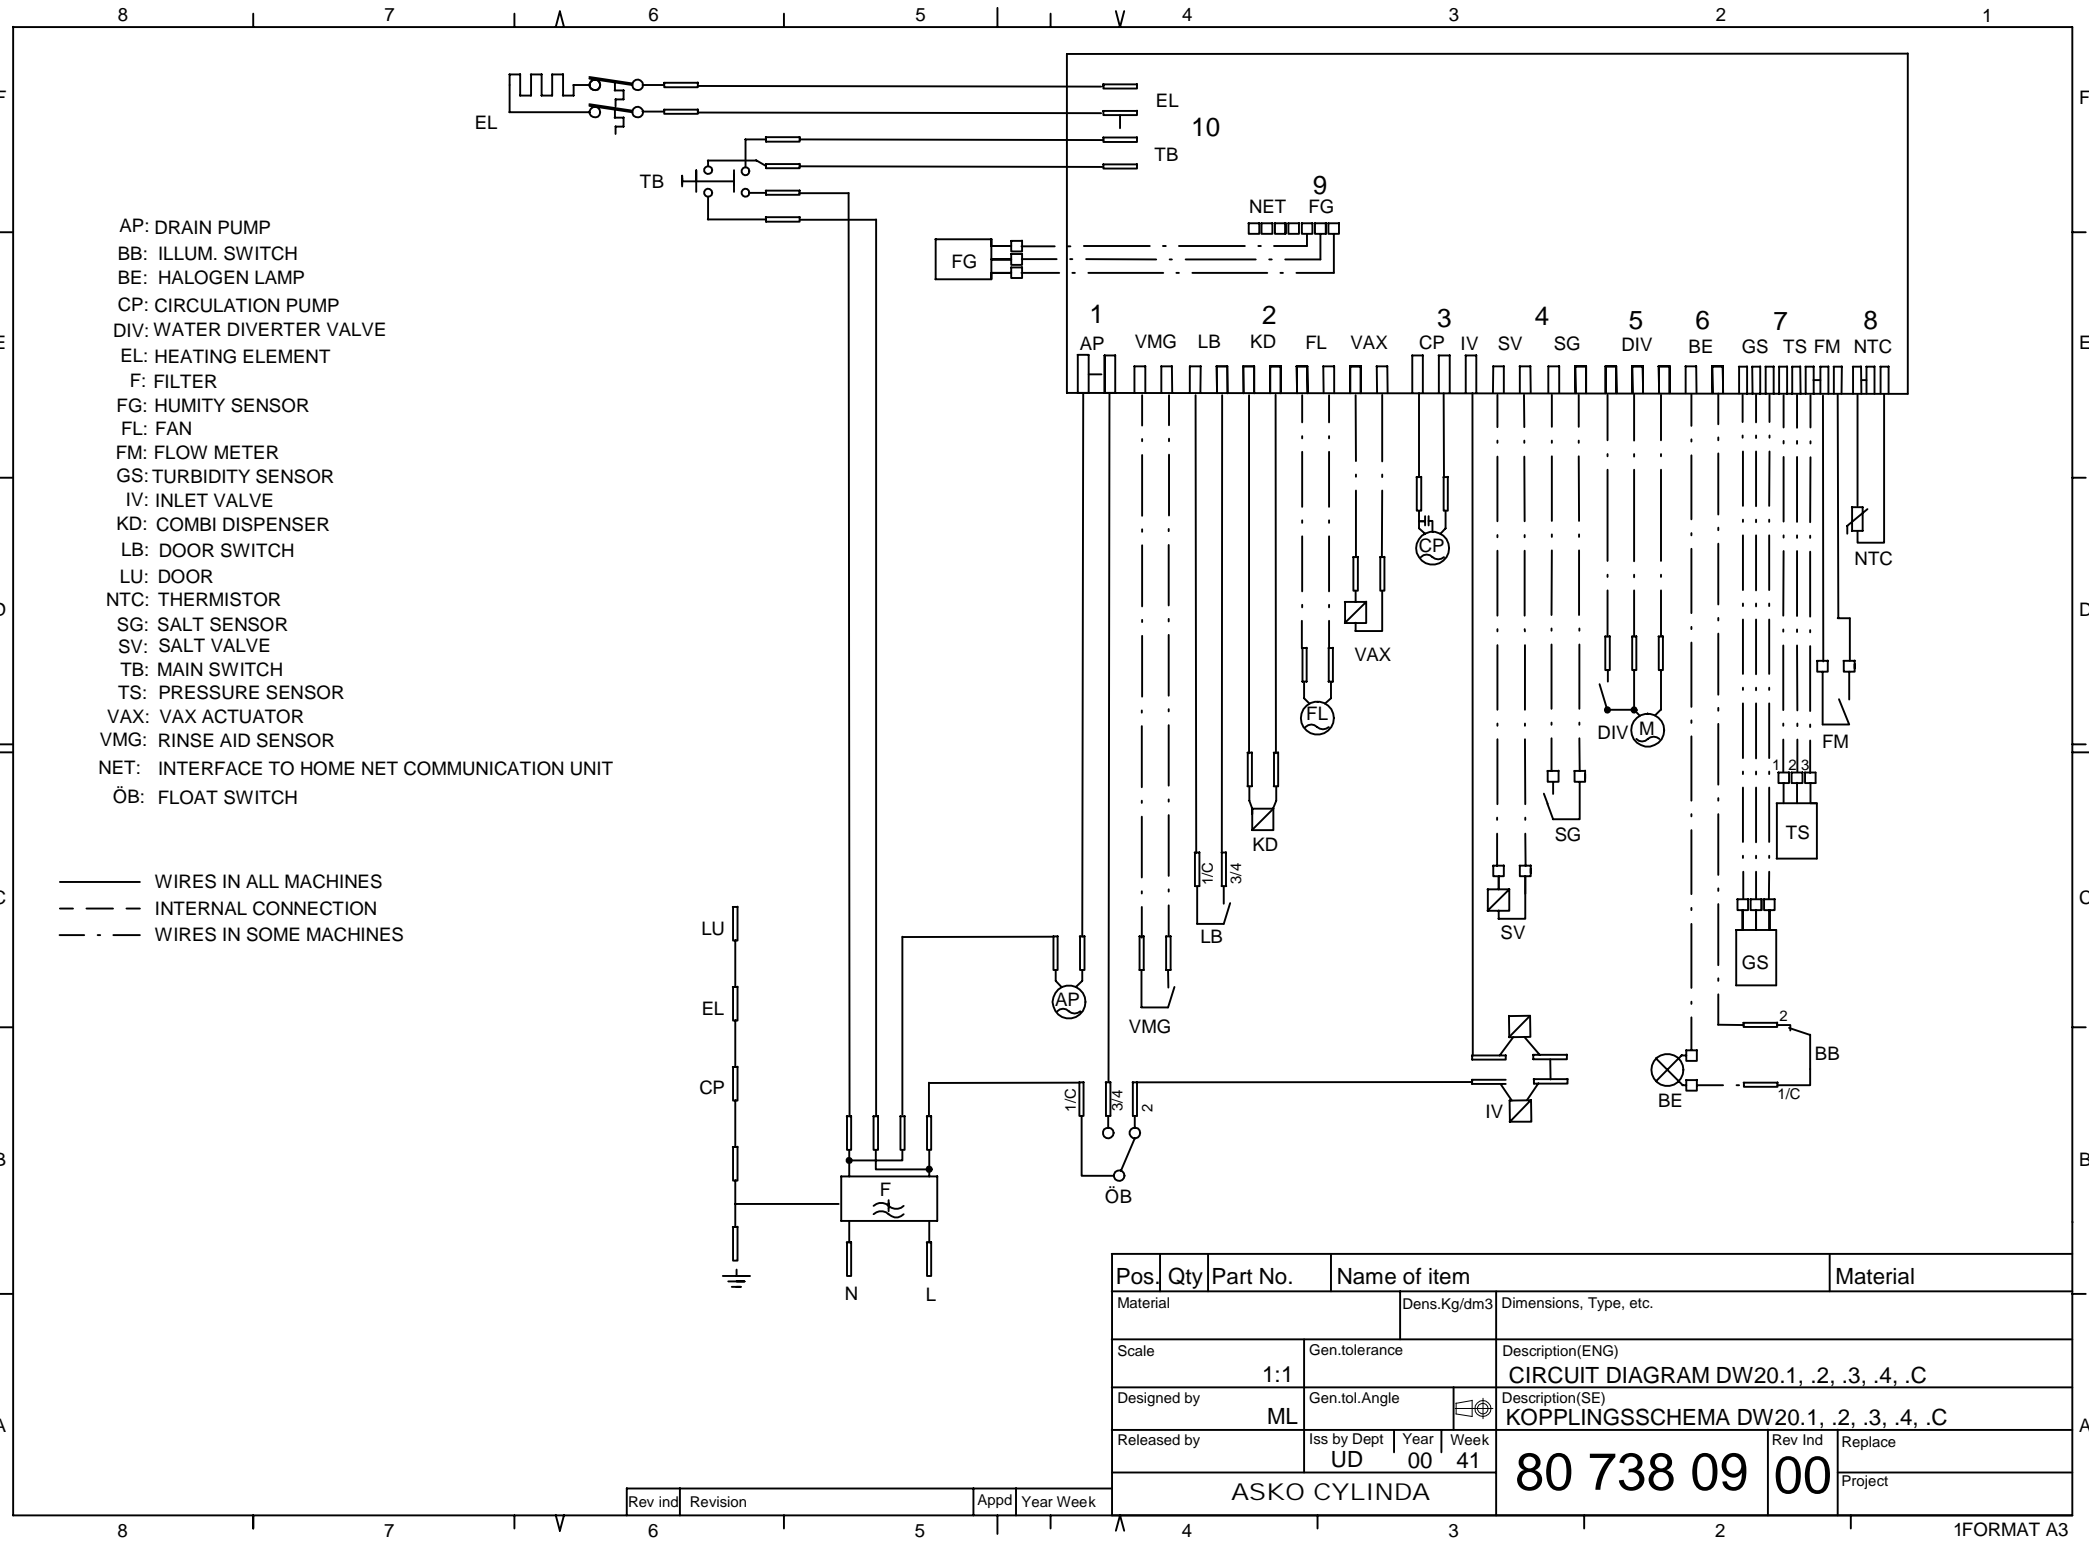

This document must not be copied without our written permission, and the contents thereof must not be imparted to a third party nor be used for any unauthorized purpose. ASKO CYLINDA AB

S:\UDw2011_Tryckunderlag\Kopplingschema\8073809 Circuit diagram DW20.4_c.dft, mail, 2002-06-18 08:34:08

- AP: DRAIN PUMP
- BB: ILLUM. SWITCH
- BE: HALOGEN LAMP
- CP: CIRCULATION PUMP
- DIV: WATER DIVERTER VALVE
- EL: HEATING ELEMENT
- F: FILTER
- FG: HUMITY SENSOR
- FL: FAN
- FM: FLOW METER
- GS: TURBIDITY SENSOR
- IV: INLET VALVE
- KD: COMBI DISPENSER
- LB: DOOR SWITCH
- LU: DOOR
- NTC: THERMISTOR
- SG: SALT SENSOR
- SV: SALT VALVE
- TB: MAIN SWITCH
- TS: PRESSURE SENSOR
- VAX: VAX ACTUATOR
- VMG: RINSE AID SENSOR
- NET: INTERFACE TO HOME NET COMMUNICATION UNIT
- ÖB: FLOAT SWITCH

- 1 AP
- 2 VMG
- 3 LB
- 4 KD
- 5 FL
- 6 VAX
- 7 CP
- 8 IV
- 9 SV
- 10 SG
- 11 DIV
- 12 BE
- 13 GS
- 14 TS
- 15 FM
- 16 NTC