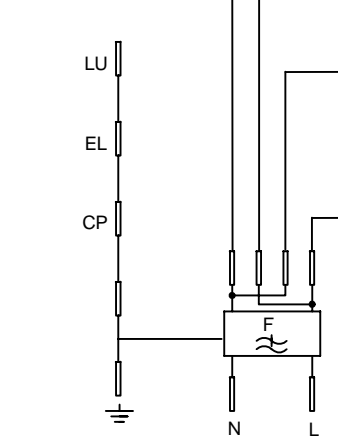

Rev ind	Revision	Appd	Year	Week