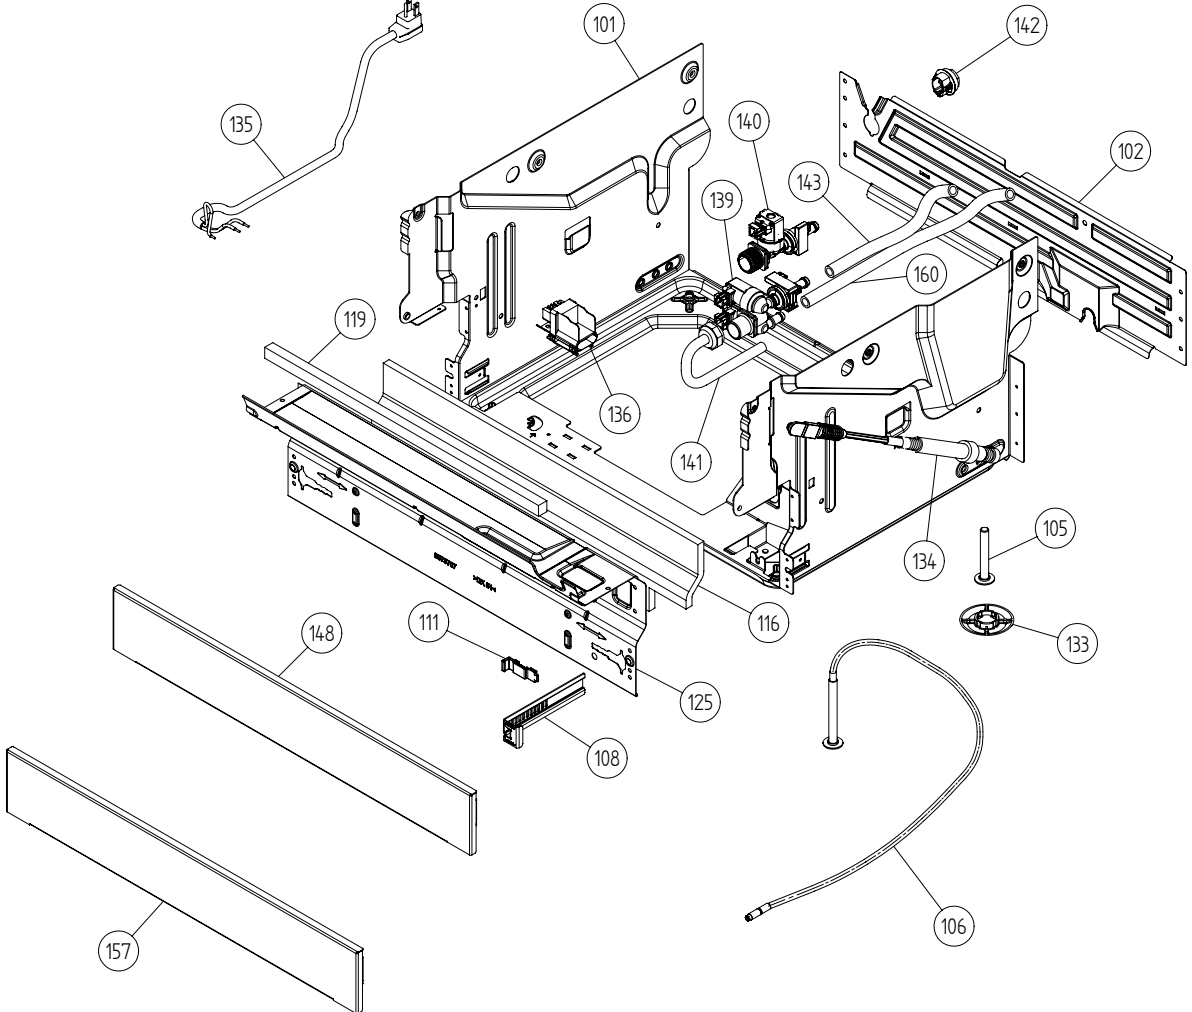

## Spare Parts Catalogue

Dishwashers \ 3000XL Series  
Type: DW20.3  
Model: D3251 XL US Titanium FI

Prod. No: 107325171  
October 6th 2004

**AM Appliances Group**

P.O. Box 851805 • Richardson • TX 75085-1805  
789 N. Grove Road • Suite 103 • Richardson • TX 75081

## Base and related parts

### ASKO, D3251 XL US - Titanium FI (DW20.3)

Pos	Spare part No.	Description	Qty	Comment
101	8074450	BOTTEM OUTER DW20	1 Pcs	
101-a	8901104	SCREW M4x8 A4 MRT VAXED T20	2 Pcs	
101-b	8901110	SCREW O-RING A2-M6X12 T30	4 Pcs	
102	8073880	REAR PANEL	1 Pcs	
102-a	8902357	SCREW RTS 42X13 FZB T20 SORT	5 Pcs	
105	8074228	FOOT M10X75 T30 88 FZB	2 Pcs	
106	8073647	FOOT ADJUSTABLE FROM FRONT CPL	1 Pcs	
108	8073480	BRACKET KICKING PLATE	2 Pcs	
111	8073481-49	SPRING KICKING PLATE L-GREY	2 Pcs	
116	8058353	SOUND ABSORBENT GUARD PLATE	1 Pcs	
119	8074260	SOUND ABSORBTION PROFILE	1 Pcs	
125	8073707	GUARD PLATE	1 Pcs	
125	8076822	GUARD PLATE	1 Pcs	
125-a	8902357	SCREW RTS 42X13 FZB T20 SORT	4 Pcs	
133	8051957	SLIDE FOOT DM-14	3 Pcs	
134	8076163-77	DOOR SPRING FRONT DOOR MOUNTED	1 Pcs	
134	8071323-77	DOOR SPRING FINIT 75 KG RED	1 Pcs	
135	8073774	CORD SET AMERICA	1 Pcs	
136	8073781	FILTER WITH SCREWPLINT	1 Pcs	
136-a	8902131	SCREW MRT-TT 4X6 FZB T20	1 Pcs	
140	8073825	INLVALVE SINGLE 120V SENS UL4	1 Pcs	
140-a	8052189	HOSE CLIP RFZ 170-706R	1 Pcs	
141	8073879	CONNECTIONS PIPE 3/8-3/4	1 Pcs	
142	8006948	GROMMET Z13	1 Pcs	
143	8074230	RUBBER HOSE 10X15X225	1 Pcs	
143-a	8052189	HOSE CLIP RFZ 170-706R	2 Pcs	
154	33055088	RUBBER HOSE 10X15 UL4	1 Pcs	
154-a	8052189	HOSE CLIP RFZ 170-706R	2 Pcs	
157	8073566-81	KICKING PLATE LOW GREY METAL	1 Pcs	