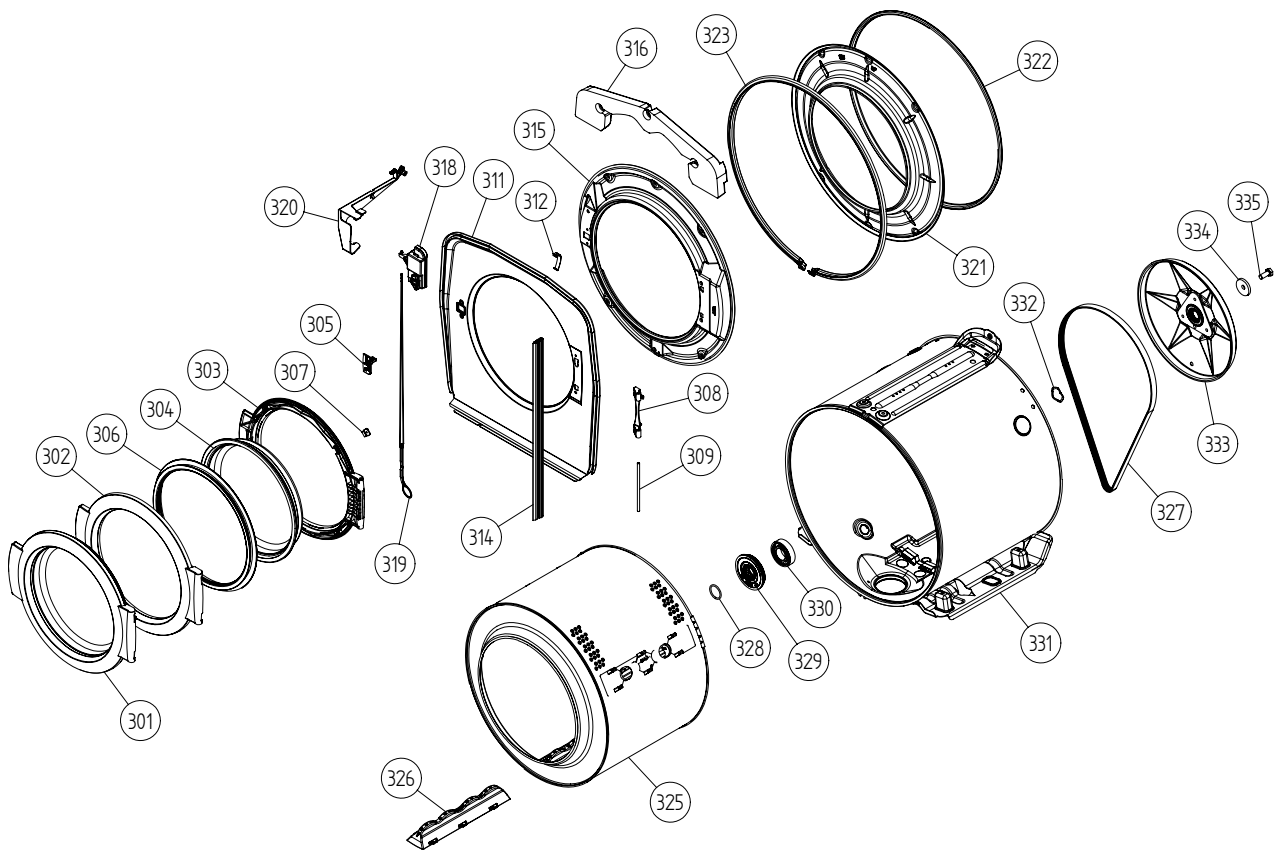

Cylinder and related parts

ASKO, W6461 US - White (WM50)

Pos	Spare part No.	Description	Qty	Comment
301	8064906-0	FRONT DOOR COMPL WHITE UL4	1 Pcs	
302	8061651-0	FRAME FRONT DOOR OUTER WM20	1 Pcs	
303	8061652-0	FRAME FRONT DOOR INNER WM20	1 Pcs	
304	8061685	FRONT GLASS D306x42mm WM20	1 Pcs	
305	8061798	LOCK HOOK WM20	1 Pcs	
306	8064025	SEALING FRONT DOOR	1 Pcs	
307	8061624	SECURING PLATE FRONTGLAS	4 Pcs	
308	8061686-0	HINGE FRONT DOOR WHITE WM20	1 Pcs	
308-a	8901969	SCREW MRT-TT 5x12 FZB T20	2 Pcs	
309	8061687	SHAFT FOR HINGE WM20	1 Pcs	
311	8061671-0	COVER PLATE OUTER WHITE	1 Pcs	
312	8061879	TENSIONSPRING COVERPLATE OUTER	4 Pcs	
314	8061616	GAPSEALING SIDE WM20	2 Pcs	
315	8061670	COVER PLATE INNER	1 Pcs	
316	8061678	DAMPER WEIGHT	2 Pcs	
316-a	8901135	SCREW M6SF-TT 8X25 FZB	4 Pcs	
318	8061679	DOOR LOCK WM20 UL4	1 Pcs	
318-a	8902087	SCREW PTK 40X14 WN1452 FZB T20	2 Pcs	
319	8061780	EMERGENCY OPENING COMPL WM20	1 Pcs	
320	8061680-UL	CONTACT GUARD DOOR LOCK UL4	1 Pcs	
321	8061677	FRONT PANEL TUB WM20	1 Pcs	
321	8065043	FRONT PANEL TUB/2 WM20	1 Pcs	
322	8061889	SEALING STRIP FRONT PANEL(TUB)	1 Pcs	
323	8061669	TENSION RING WM20	1 Pcs	
325	8061600	CYLINDER COMPL WM20	1 Pcs	
326	8061604	DRUM PADDLE WM20	3 Pcs	
327	8061682	DRIVE BELT 5EPJ 1209	1 Pcs	
328	8058497	O-RING 262X3 NBR70	1 Pcs	
329	8801211	V-RING CASSETTE COMPL WO-RING	1 Pcs	
330	8056314	BALL BEARING 6206 2RS MTSRL	2 Pcs	
331	8801165	CONTAINER CPLW BEARING HOUSE	1 Pcs	
332	8056810	SCALE WASHER 37x305x05	1 Pcs	
333	8056376	PULLEY COMPL D292	1 Pcs	
334	8057209	WASHER 42X10X4	1 Pcs	
335	8901052	SCREW BUFO 88 10X25 GALV	1 Pcs