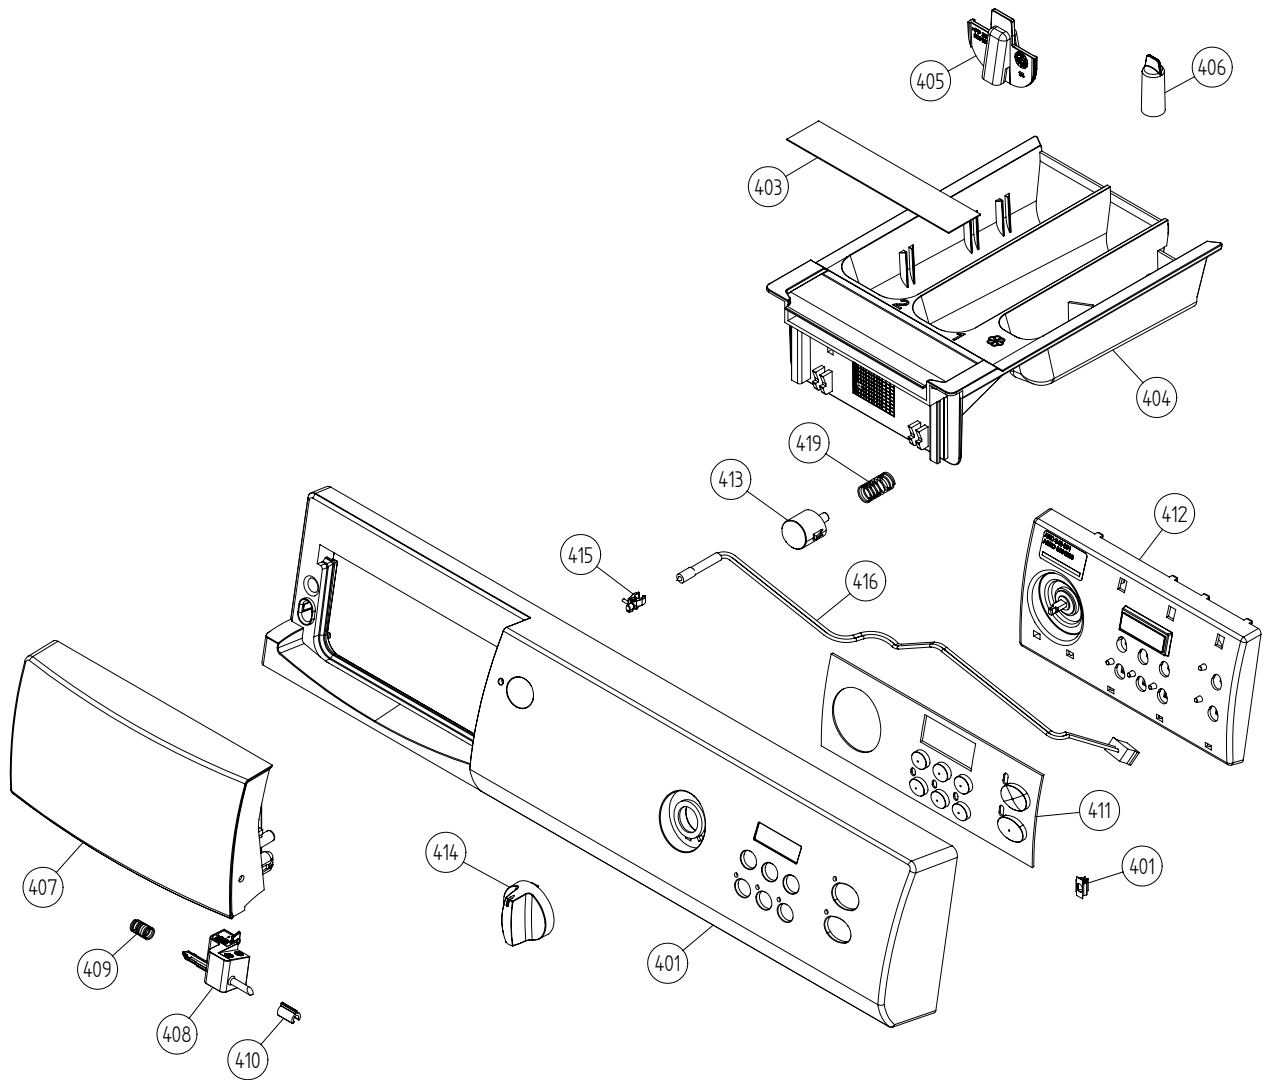

Control panel

ASKO, W6461 US - White (WM50)

Pos	Spare part No.	Description	Qty	Comment
401	8076794-0-UL	PANEL W.HANDLE W6461 ASKO US	1 Pcs	
401-a	8901591	BINDING CLIP SCO 5740	4 Pcs	
403	8076556-49	PLATE PROG.INFO WASHERS US/CA	1 Pcs	
403	8076660-49	PLATE PROG.INFO WM F. US FR/ES	1 Pcs	
404	8061630	DETERGENT COMP WM20	1 Pcs	
405	8061633	DIVIDER DETERGENT COMP	1 Pcs	
406	8061634	SIPHON WM20	1 Pcs	
407	8061846-0-UL	HANDLE PANEL MECH WMD20	0 Pcs	
408	8061621-34	SAFETY CATCH HANDLE RED	1 Pcs	
409	8061622	SPRING SAFETY CATCH HANDLE	1 Pcs	
410	8064010	SPACING SLEEVE SAFETY CATCH	1 Pcs	
411	8065515-0	PUSHBUTTONS WITH PRINT WM50	1 Pcs	
412	8064260	DISPLAY UNIT WM50TD30/40 UL4	1 Pcs	
413	8061902-0	PUSHBUTTON MAINSWITCH WMD20	1 Pcs	
414	8064390-0	KNOB WM50TD30/40 WITH PRINT	1 Pcs	
415	8061822	DECOR LENS	1 Pcs	
416	8064068	INDICATION LAMP WM55/66 UL	1 Pcs	
419	8061857	SPRING MAIN SWITCH WMD20	1 Pcs	
490	8076809	INSTRUCT. WM21 ENGLISH US/CA	1 Pcs	
490	8076810	INSTRUCTIONS WM21 FRENCH US/CA	1 Pcs	
490	8076811	INSTRUCT. WM21 SPANISH US/CA	1 Pcs