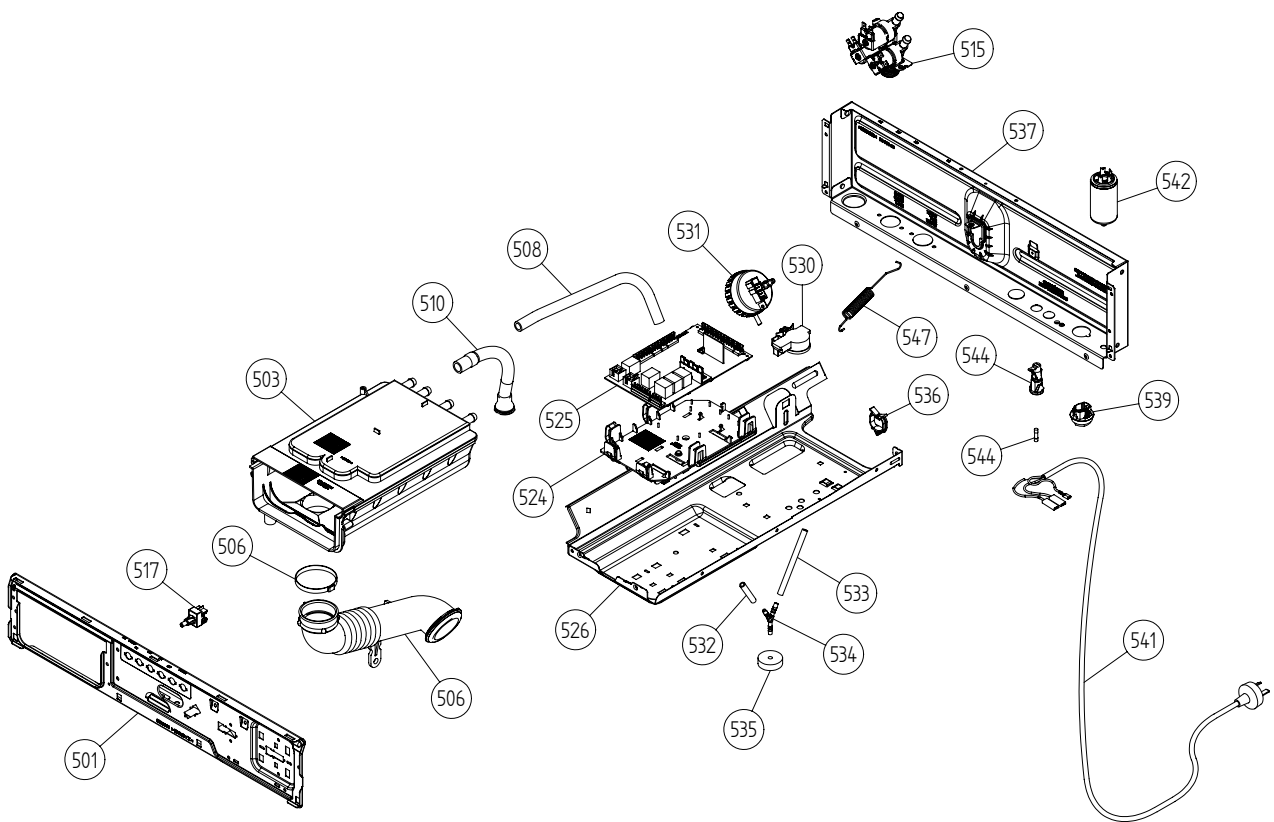

Upper session

ASKO, W6461 US - White (WM50)

Pos	Spare part No.	Description	Qty	Comment
501	8061690	BEAM FRONT WMD20	1 Pcs	
501-a	8900338	SCREW RTK ST 42X95 FZB T20	2 Pcs	
501-b	8901413	LOCK WASHER AZ 43 GALV	2 Pcs	
501-c	8902087	SCREW PTK 40X14 WN1452 FZB T20	2 Pcs	
503	8061661	CONTAINER DETERGENT COMP	1 Pcs	
503-a	8901970	SCREW PTK 40X12 A2 WN1452 T20	2 Pcs	
503-b	8902072	SCREW PT KB40X10 WN1442 GALV	1 Pcs	
503-c	8056656	CABLE STRIP	3 Pcs	
506	8061628	BELLOWS HOSE INLET WM20	1 Pcs	
506	8064692	BELLOW HOSE INLET LONG UL4	1 Pcs	
506-a	8063607	HOSE CLIP 575-708	1 Pcs	
508	8061702	RUBBER HOSE 10x15x300	3 Pcs	
510	8061736	VENTILATION HOSE WM20 UL4	1 Pcs	
510-a	8052730	HOSE CLIP OETIKER 210-706R	1 Pcs	
515	8061757	INLET VALVE 3-WAY WM20	1 Pcs	
515-a	8901097	SCREW MRT-TT 4X12 FZB T20	2 Pcs	
517	8061875	PUSHBUTTONSW 2-POLE CLOS	1 Pcs	
524	8061921	HOLDER PROGCONTROLLER WMD20	1 Pcs	
525	8076640	CONTROL UNIT WM50/55 UL4	1 Pcs	
526	8061692	BRACKET FOR ELECCOMP WM20	1 Pcs	
526-a	8900338	SCREW RTK ST 42X95 FZB T20	2 Pcs	
526-b	8900327	SCREW RTS ST 42X13 FZB T20	1 Pcs	
529	8086447	Add Harness WM66/55	1 Pcs	
530	8061664	PRESSURE SENSOR TYPE 1166 UL4	1 Pcs	
531	8064275	LEVEL SWITCH WM21 UL4	1 Pcs	
532	8003641	RUBBER HOSE 5X8X45	1 Pcs	
533	7382985	RUBBER HOSE 5X8X100	1 Pcs	
534	8051843	Y-PIPE 05	1 Pcs	
535	8061997	GUARD LEVELSWITCH HOSE WM20	2 Pcs	
536	8061975	CABLE HOLDER BIG	1 Pcs	
537	8061694	CROSS BEAM	1 Pcs	
537-a	8900327	SCREW RTS ST 42X13 FZB T20	4 Pcs	
539	8006948	GROMMET Z13	1 Pcs	
541	8064210	CORDSET W FLAT PIN SLEEVES US	1 Pcs	
542	8058558	RADIOINTERFSUPP FILTER	1 Pcs	
542-a	8901168	NUT Replby 8901155	1 Pcs	
542-b	8901419	LOCK WASHER AZ 84 GALV	1 Pcs	
544	8065573	FUSE HOLDER GREY 15A US/CA	2 Pcs	
544-a	8058140	FUSE 15AT 63X32	2 Pcs	
544-b	8055725	FUSE HOLDER INSERT STI	2 Pcs	
544-c	8054613	FUSE HOLDER HTB38	2 Pcs	
547	8061923	BALANCING SPRING WM20	2 Pcs