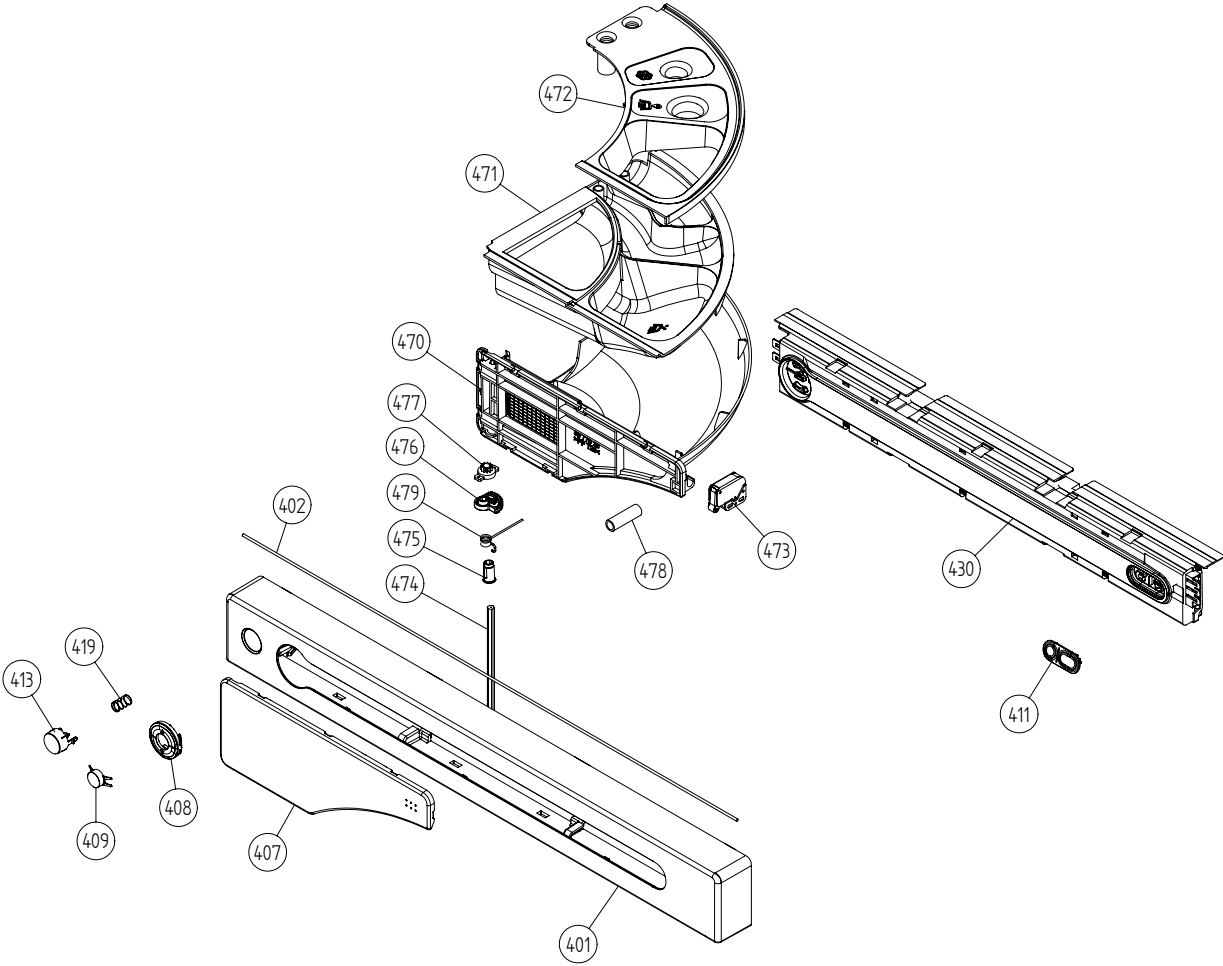

Control Panel

ASKO, W6903 FI US - FI (WM60.3)

Pos	Spare part No.	Description	Qty	Comment
401	8080399-81-UL	PANEL W6903FI ASKO CE	1	
402	8079749	O-RING CORD CELLULAR RUBBER	1 Pc's	
407	8076072-81	LID DETERGENT DISPENSER	1 Pc's	
408	8080405-81	PUSHBUTTON MENU	1 Pc's	
409	8080406-81	PUSHBUTTON MENU INNER	1 Pc's	
411	8080404-81	PUSHBUTTON START/STOP INT. WM	1 Pc's	
413	8080401-81	PUSHBUTTON MAIN SWITCH INTEGR.	1 Pc's	
419	8079897	SPRING PUSHBUTTON MAIN SWITCH	1 Pc's	
430	8801326	CONTROL UNIT CPL. INT. WM60.3	1 Pc's	
468	8076209	GROUND CHAIN WM	1 Pc's	
470	8077620	HOLDER DETERGENT COMPARTMENT	1 Pc's	
471	8077619	DETERGENT COMPARTMENT	1 Pc's	
472	8077142	SIPHON DETERGENT COMPARTMENT	1 Pc's	
473	8078925	PUSH LOCKING	1 Pc's	
474	8077621	SHAFT DETERGENT COMPARTMENT	1 Pc's	
475	8076159	BUSHING DETERGENT COMPARTMENT	3 Pc's	
476	8076189	GEAR RING DETERGENT CONTAINER	1 Pc's	
477	8078924	DAMPER DETERGENT COMPARTMENT	1 Pc's	
478	8080636	SPACER DETERGENT COMPARTMENT	1 Pc's	
478-a	8901980	SCREW PTK 40X40 WN1452 FZB T20	1 Pc's	Ritning saknas
479	8077622	TORSION SPRING	1 Pc's	
490	8081169	INSTRUCT. W6903FI ENGLI. US/CA	1	
490	8081170	INSTRUCT. W6903FI FRENCH US/CA	1	
490	8081171	INSTRUCT. W6903FI SPANI. US/CA	1