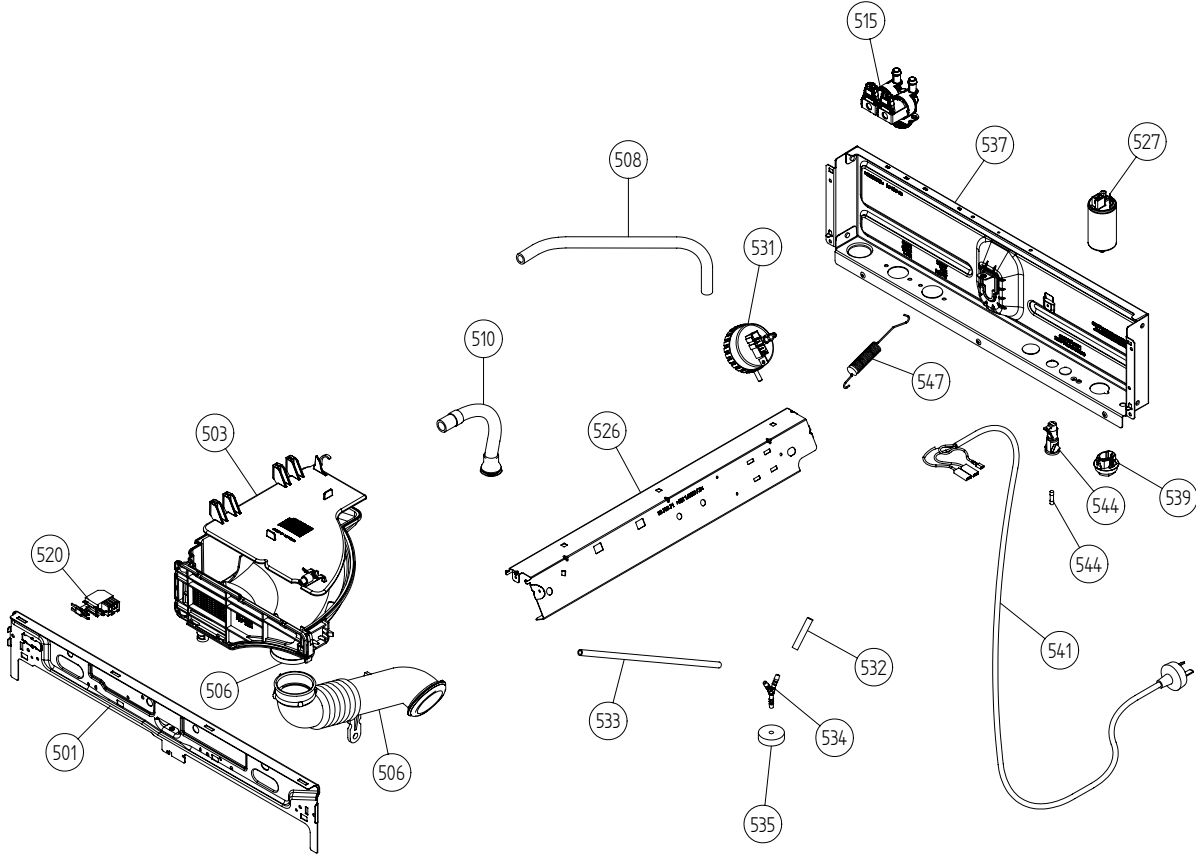

Upper Section

ASKO, W6903 FI US - FI (WM60.3)

Pos	Spare part No.	Description	Qty	Comment
501	8076029	FRONTBEAM	1 Pc's	
501-a	8900338	Screw 20 Torx Self Tapping	2 Pc's	
501-b	8901413	Lock Washer laundry tops	2 Pc's	
503	8076374	DETERGENT COMPARTMENT COMPL.	1 Pc's	
503-a	8901970	Screw	1 Pc's	
503-b	8902072	Screw	1 Pc's	
506	8064692	Bellows hose longer alternate	1 Pc's	
506-a	8063607	HOSE CLIP 57,5	1 Pc's	
508	8058502	RUBBER HOSE 10X15X360 UL1	2 Pc's	
510	8061736	Ventilation Hose WM20	1 Pc's	
510-a	8052730	HOSE CLIP 21,0	1 Pc's	
515	8079324	INLET VALVE 2-WAY	1 Pc's	
515-a	8901097	Screw Terminal	2 Pc's	
520	8073782	MAIN PUSH SWITCH	1 Pc's	
526	8078971	UNIT FOR ELECTR. COMP.	1 Pc's	
527	8076202	EMC-FILTER WITH INDUCTOR	1 Pc's	
527-a	8901155	Nut	1 Pc's	
527-b	8901419	Lock Washer	1 Pc's	
529	8079718	CABLE SET FL WM	1 St	
529	8079710	CABLE SET IV WM	1 Pc's	
529	8079711	CABLE SET P WM	1 Pc's	
529	8079716	CABLE SET N AP LL WM	1 Pc's	
529	8079717	CABLE SET EL WM	1 Pc's	
529	8080096	CABLE SET MOTOR CIM	1 Pc's	
529	8080099	GROUND CABLE CIM WM	1 Pc's	
529	8080187	CABLE SET MC P CIM-I WM	1 Pc's	
529	8080188	CABLE SET MC C CIM-I W	1 Pc's	
531	8078221	LEVEL SWITCH WM05	1 Pc's	
532	8003641	Rubber Hose	1 Pc's	
532	8080832	RUBBER HOSE 5X8X75	1 Pc's	
533	8080617	RUBBER HOSE 5X8X260	1 Pc's	
534	8051843	YPipe Water Level SW 04/06 WM	1 Pc's	
535	8061997	Ground Level Switch Hose WM 20	2 Pc's	
537	8061694	CROSS BEAM	1 Pc's	
537-a	8900327	Screw 20 Torx Self Tapping	5 Pc's	
539	8006948	Grommet	1 Pc's	
541	8064210	Cord set w/flat pin sleeves	1	
544	8065573	FUSE HOLDER GREY 15A US/CA	2	
544-a	8058140	BK/MDA15 Fuse All laundry	2	
544-b	8055725	Hub Fuse Holder	2	
544-c	8054613	Fuse Holder Laundry	2 Pc's	
547	8061923	Balancing Spring WM 20	2 Pc's	