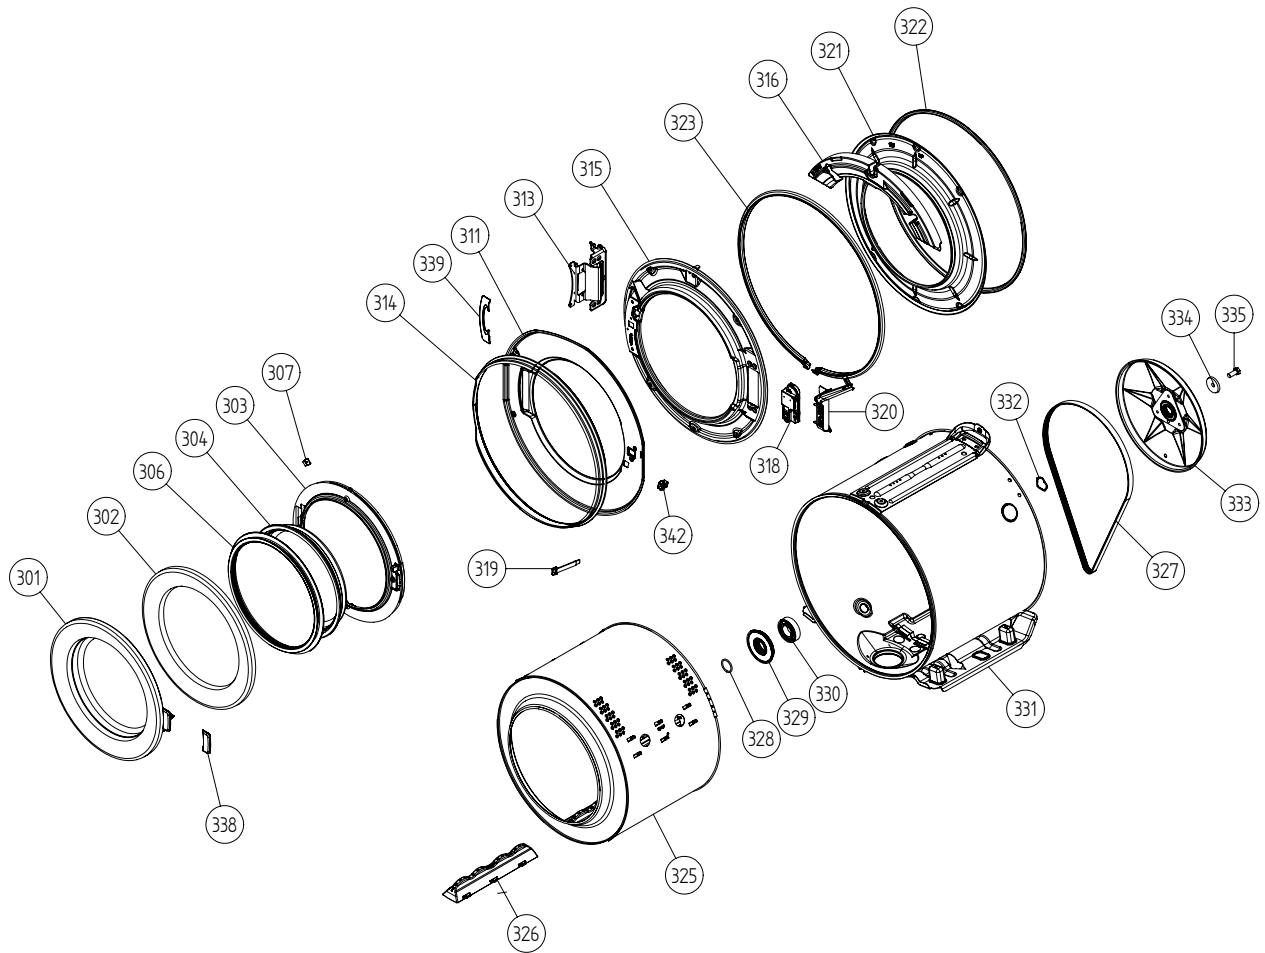

Cylinder and related parts

ASKO, W6903 FI US - FI (WM60.3)

Pos	Spare part No.	Description	Qty	Comment
301	8078977-81	FRONT DOOR COMPL.	1 Pc's	
302	8076548-81	FRAME FRONT DOOR OUTER PART	1 Pc's	
303	8076547-49	FRAME FRONT DOOR INNER PART	1 Pc's	
304	8061685	Front Glass	1 Pc's	
305	8078973	LOCK HOOK	1 Pc's	
306	8064025	Seal front door WM20/21	1 Pc's	
307	8801321	KIT SECURING PLATE FRONT GLASS	1 Pc's	
311	8076560-81	COVER PLATE OUTER GREYMET.	1 Pc's	
313	8079471	HINGE COMPL.	1 Pc's	
313-a	8079877	SCREW MFT 8.8 M5X10 FZB	4 Pc's	
313-b	8901097	Screw Terminal	2 Pc's	
314	8076561-81	GAP SEALING	1 Pc's	
315	8078970	COVER PLATE INNER	1 Pc's	
316	8076563	BALANCE WEIGHT 5,1 KG	2 Pc's	
316-a	8901135	SCREW	4 Pc's	
318	8902087	Screw Plastic Housing 20 Torx	2 Pc's	
318	8079873	DOOR LOCK	1 Pc's	
319	8076566	EMERGENCY OPENER DOOR LOCK	1 Pc's	
320	8079959-UL	COVER DOOR LOCK	1 Pc's	
321	8081165	FRONT PANEL TUB WM60	1 Pc's	
322	8061889	Seal Strip Tub 600s	1 Pc's	
323	8061669	TENSION RING WM20	1 Pc's	
325	8801277	Cylinder and sealing kit	1 Pc's	
326	8061604	Drum Paddle	3 Pc's	
327	8061682	Drive Belt 600 series washers	1 Pc's	
328	8058497	ORing 600s Drum Shaft WM	1 Pc's	
329	8801276	Kit sealing cassette	1 Pc's	
330	8056314	Bearing Comp WM Rear Panel	2 Pc's	
331	8801259	CONTAINER COMPL.WM20 CAST IRON	1 Pc's	
332	8056810	Wave Washer WM	1 Pc's	
333	8056376	Pulley for Drum WM	1 Pc's	
334	8057209	WASHER 42X10X5	1 Pc's	
335	8901052	Screw	1 Pc's	
338	8078975-81	COVER LOCK HOOK	1 Pc's	
339	8079283-81	HINGE COVER	1 Pc's	
342	8080160	GUIDE GLASS DOOR	1 Pc's