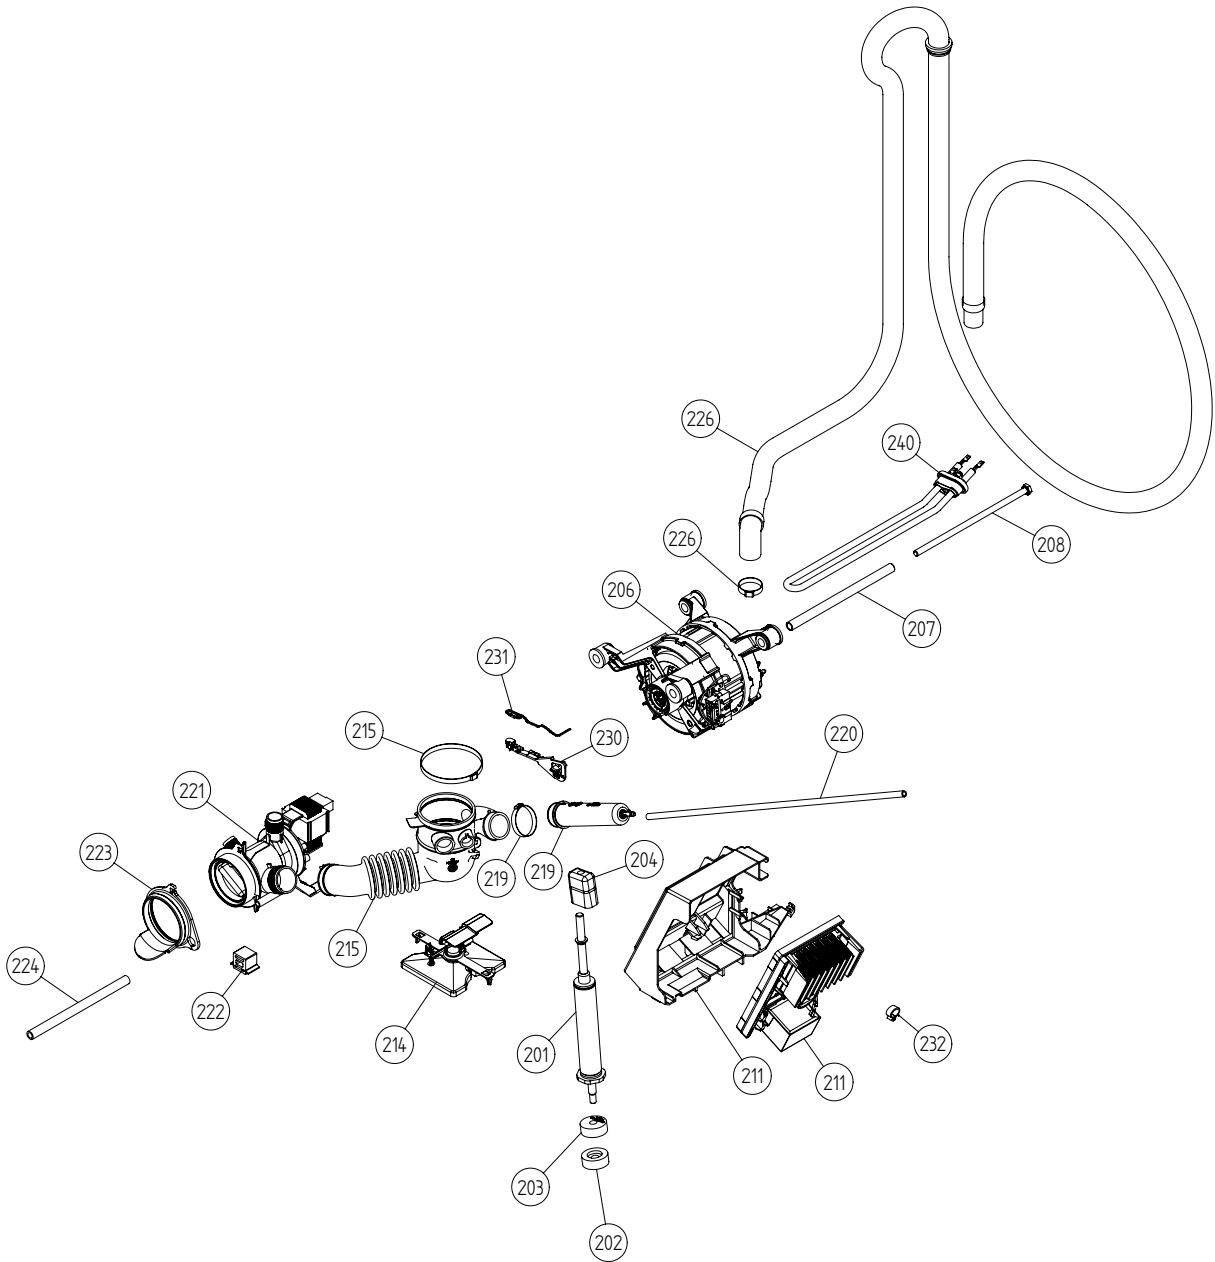

Outer Casing

ASKO, W6903 FI US - FI (WM60.3)

Pos	Spare part No.	Description	Qty	Comment
101	8061817-81	Top WM50 titanium	1 Pc's	
101-a	8900338	Screw 20 Torx Self Tapping	3 Pc's	
101-b	8901413	Lock Washer laundry tops	2 Pc's	
105	8064198	Support Beam	1 Pc's	
105-a	8064255	SPONGE RUBBER STRIP 2X8 L=272	1 Pc's	
106	8801174-81	Side WM50 titanium	2 Pc's	
107	8061763	Clip Front Plate 600700s	2 Pc's	
108	8061916	CABLE HOLDER WMD20	2 Pc's	
109	8061713	HOLDER HOSE/SIDE PLATE WMD20	2 Pc's	
110	8061623	Holder Front Panel W620&W600	2 Pc's	
111	8064017	Insulation	1 Pc's	
112	8080397-81	FRONT INTEGRATED COMPL.	1 Pc's	
112-a	8900338	Screw 20 Torx Self Tapping	2 Pc's	
112-b	8900327	Screw 20 Torx Self Tapping	2 Pc's	
114	8080103	REINFORCEMENT INTEGRATED	2 Pc's	
114	8064222	Guide Front Plate	2 Pc's	
114-a	8900327	Screw 20 Torx Self Tapping	2 Pc's	
115	8061741	RUBBER BUFFER FRONT DOOR	2 Pc's	
116	8080104	REINFORCEMENT JOINT INTEGRATED	1 Pc's	
119	8076080-81	PLINTH	1 Pc's	
121	8077498-81	COVER FOR FRONT INTEGRATED	2 Pc's	
122	8061785	PUMP GUARD WM20	1 Pc's	
123	8061657-81	outlet pump door WM50 Titanium	1 Pc's	
127	8061737	REAR PANEL WM20	1 Pc's	
127-a	8061959	PLUG HUMIDITY SENSOR/REAR PAN.	1 Pc's	
127-b	8900338	Screw 20 Torx Self Tapping	11 Pc's	
131	8061693	Cross Beam Rear 600	1 Pc's	
131-a	8900338	Screw 20 Torx Self Tapping	4 Pc's	
131-b	8901413	Lock Washer laundry tops	1 Pc's	
133	8064206-UL	GrommetShipping Support 600s	3	
134	8901037	Screw bufo	3 Pc's	
135	8061767	Locking Clip Shipping 600s	3 Pc's	
136	8065773	HOSE FRAME REAR COVER	2 Pc's	
137	8056950	Fill Hose Pex WM	1	
138	8050805	GOOSE NECK for DRAIN HOSE	1 Pc's	
138-a	8002263	Cable Strip	1 Pc's	
139	8061618	BASE PAN WMD20	1 Pc's	
140	8059334	Leveling Leg Comp WMD 20	4 Pc's	