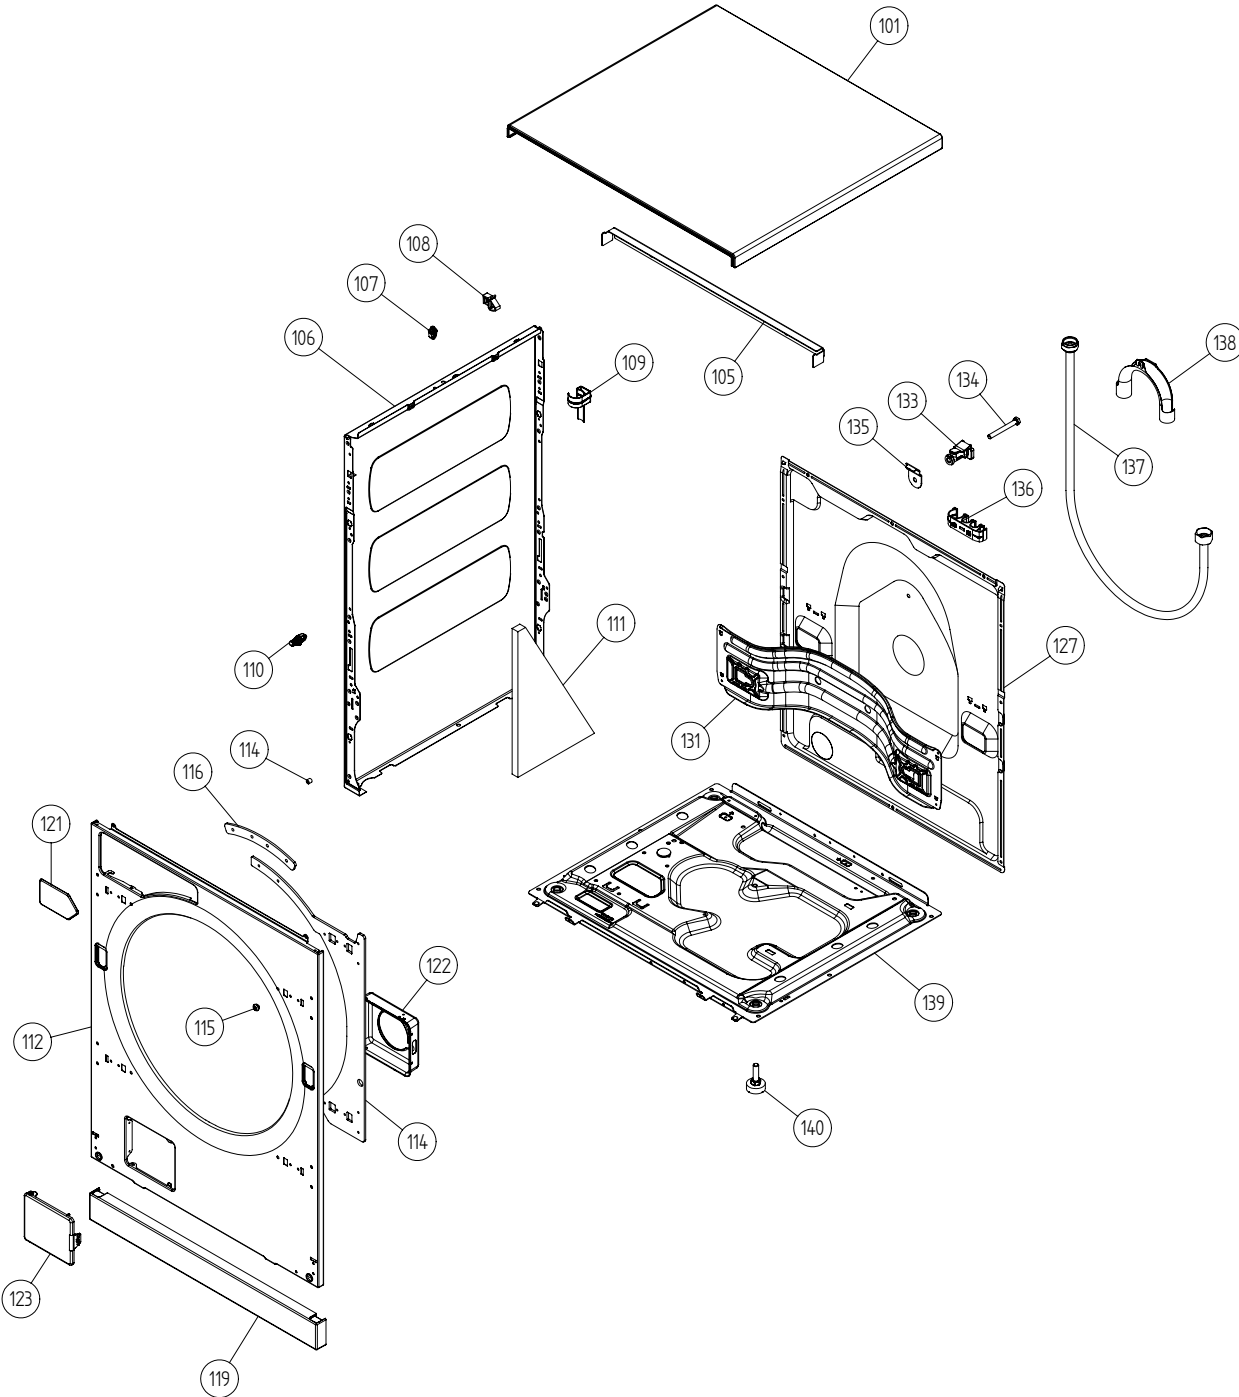

Outer Casing

ASKO, W6903 FI US - FI (WM60.3)

Pos	Spare part No.	Description	Qty	Comment
101	8061817-81	Top WM50 titanium	1 Pc's	
101-a	8900338	Screw 20 Torx Self Tapping	3 Pc's	
101-b	8901413	Lock Washer laundry tops	2 Pc's	
105	8064198	Support Beam	1 Pc's	
105-a	8064255	SPONGE RUBBER STRIP 2X8 L=272	1 Pc's	
106	8801174-81	Side WM50 titanium	2 Pc's	
107	8061763	Clip Front Plate 600700s	2 Pc's	
108	8061916	CABLE HOLDER WMD20	2 Pc's	
109	8061713	HOLDER HOSE/SIDE PLATE WMD20	2 Pc's	
110	8061623	Holder Front Panel W620&W600	2 Pc's	
111	8064017	Insulation	1 Pc's	
112	8080397-81	FRONT INTEGRATED COMPL.	1 Pc's	
112-a	8900338	Screw 20 Torx Self Tapping	2 Pc's	
112-b	8900327	Screw 20 Torx Self Tapping	2 Pc's	
114	8080103	REINFORCEMENT INTEGRATED	2 Pc's	
114	8064222	Guide Front Plate	2 Pc's	
114-a	8900327	Screw 20 Torx Self Tapping	2 Pc's	
115	8061741	RUBBER BUFFER FRONT DOOR	2 Pc's	
116	8080104	REINFORCEMENT JOINT INTEGRATED	1 Pc's	
119	8076080-81	PLINTH	1 Pc's	
121	8077498-81	COVER FOR FRONT INTEGRATED	2 Pc's	
122	8061785	PUMP GUARD WM20	1 Pc's	
123	8061657-81	outlet pump door WM50 Titanium	1 Pc's	
127	8061737	REAR PANEL WM20	1 Pc's	
127-a	8061959	PLUG HUMIDITY SENSOR/REAR PAN.	1 Pc's	
127-b	8900338	Screw 20 Torx Self Tapping	11 Pc's	
131	8061693	Cross Beam Rear 600	1 Pc's	
131-a	8900338	Screw 20 Torx Self Tapping	4 Pc's	
131-b	8901413	Lock Washer laundry tops	1 Pc's	
133	8064206-UL	GrommetShipping Support 600s	3	
134	8901037	Screw bufo	3 Pc's	
135	8061767	Locking Clip Shipping 600s	3 Pc's	
136	8065773	HOSE FRAME REAR COVER	2 Pc's	
137	8056950	Fill Hose Pex WM	1	
138	8050805	GOOSE NECK for DRAIN HOSE	1 Pc's	
138-a	8002263	Cable Strip	1 Pc's	
139	8061618	BASE PAN WMD20	1 Pc's	
140	8059334	Leveling Leg Comp WMD 20	4 Pc's	