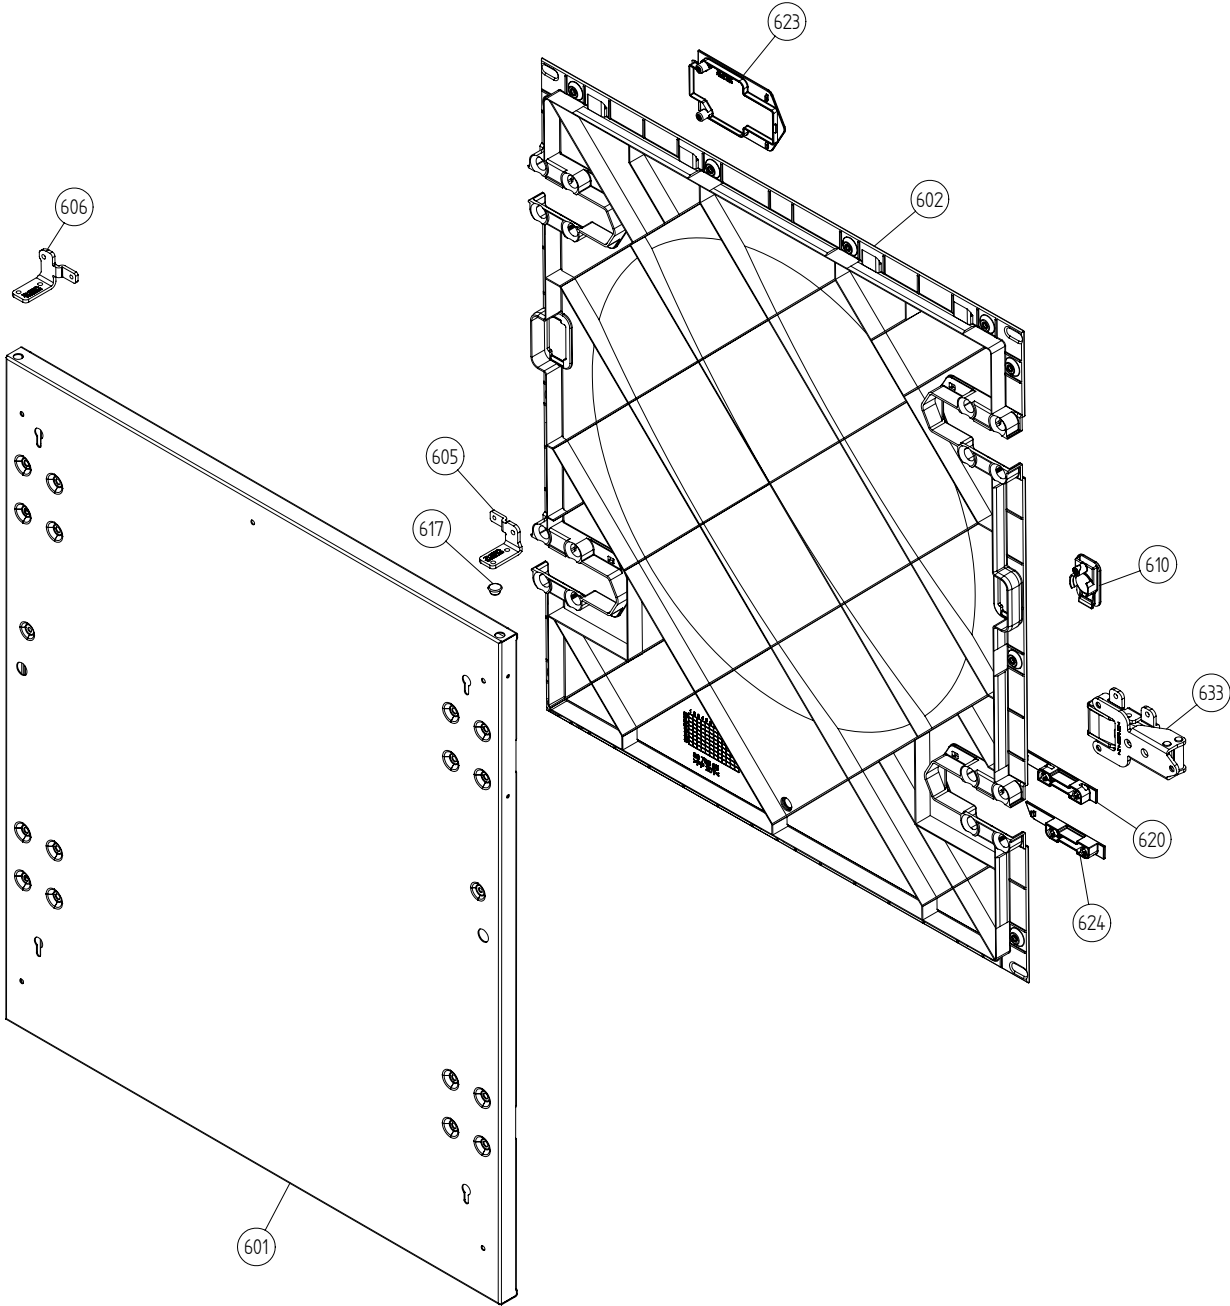

Outer Door

ASKO, W6903 FI US - FI (WM60.3)

Pos	Spare part No.	Description	Qty	Comment
601	8076033-P-81	OUTER DOOR	1 Pc's	
602	8076565-P-49	INNER DOOR INTEGRATED	1 Pc's	
605	8077599-81	HINGE UPPER R	1 Pc's	
605-a	8900327	Screw 20 Torx Self Tapping	3 Pc's	
606	8079489-81	HINGE UPPER L	1 Pc's	
606-a	8900327	Screw 20 Torx Self Tapping	3 Pc's	
610	8080934-49	MAGNET LOCK COMPL.	2 Pc's	
610-a	8902087	Screw Plastic Housing 20 Torx	1 Pc's	
617	8061953-81	door plug titanium	2 Pc's	
620	8077512-49	COVER 2 HINGE INNER DOOR INTE.	2 Pc's	
623	8077499-49	COVER FOR INNER DOOR INTEGR.	1 Pc's	
623-a	8902072	Screw	1 Pc's	
624	8077500-49	COVER 1 HINGE INNER DOOR INTE.	2 Pc's	
633	8077497	HINGE INTEGRATED	1 Pc's	
633-a	8079877	SCREW MFT 8.8 M5X10 FZB	3 Pc's	
633-b	8902133	Screw	4 Pc's