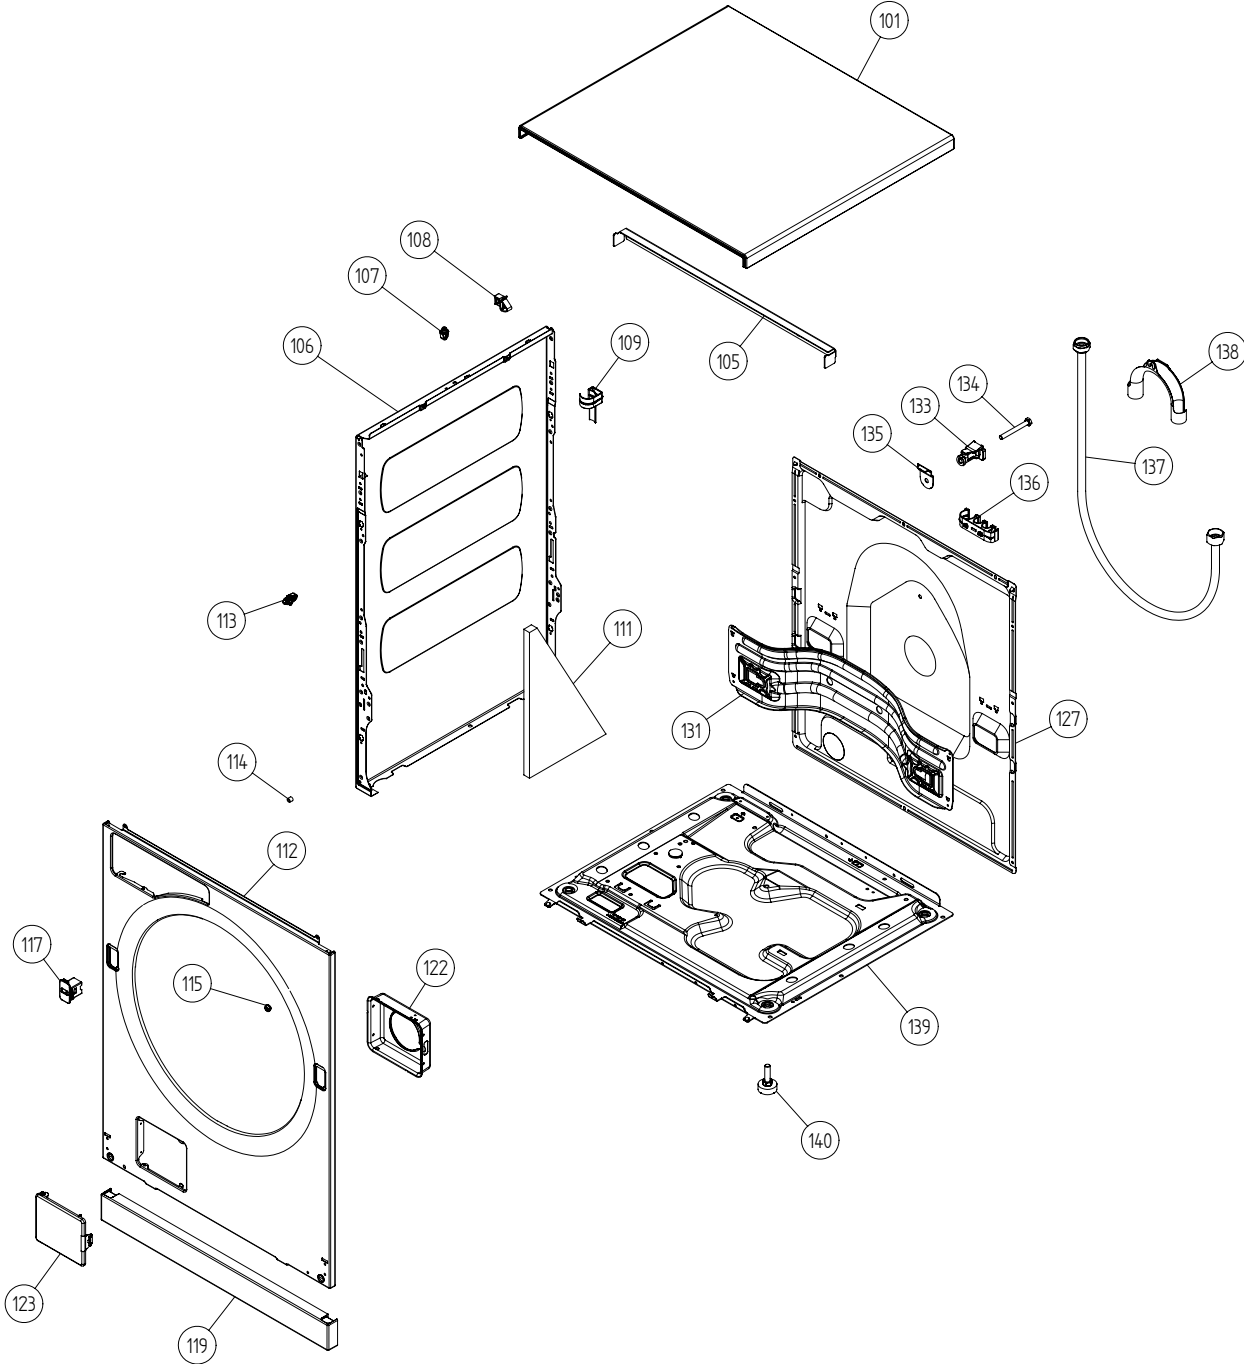

Outer Casing

ASKO, W6903 US - Ti (WM60.3)

Pos	Spare part No.	Description	Qty	Comment
101	8061817-91	TOP COVER FPR	1 Pc's	
101-a	8900338	Screw 20 Torx Self Tapping	3 Pc's	
101-b	8901413	Lock Washer laundry tops	2 Pc's	
105	8064198	Support Beam	1 Pc's	
105-a	8064255	SPONGE RUBBER STRIP 2X8 L=272	1 Pc's	
106	8801174-95	SIDE PLATE SS	2 Pc's	
106	8801174-91	SIDE PLATE COMPL. WM20	2 Pc's	
107	8061763	Clip Front Plate 600700s	2 Pc's	
108	8061916	CABLE HOLDER WMD20	2 Pc's	
109	8061713	HOLDER HOSE/SIDE PLATE WMD20	2 Pc's	
111	8064017	Insulation	1 Pc's	
112	8080385-91	FRONT WITH DOOR COMPL. FPR	1 Pc's	
112	8080385-95	FRONT WITH DOOR COMPL.	1 St	
112-a	8900338	Screw 20 Torx Self Tapping	2 Pc's	
112-b	8900327	Screw 20 Torx Self Tapping	2 Pc's	
113	8080197	PLASTIC BRACKET FRONT PLATE	2 Pc's	
114	8064222	Guide Front Plate	2 Pc's	
114-a	8900327	Screw 20 Torx Self Tapping	2 Pc's	
115	8061741	RUBBER BUFFER FRONT DOOR	2 Pc's	
117	8076077-81	LOCK PUSH/PUSH	1 Pc's	
119	8076080-81	PLINTH	1 Pc's	
122	8061785	PUMP GUARD WM20	1 Pc's	
123	8061657-81	outlet pump door WM50 Titanium	1 Pc's	
127	8061737	REAR PANEL WM20	1 Pc's	
127-a	8061959	PLUG HUMIDITY SENSOR/REAR PAN.	1 Pc's	
127-b	8900338	Screw 20 Torx Self Tapping	11 Pc's	
131	8061693	Cross Beam Rear 600	1 Pc's	
131-a	8900338	Screw 20 Torx Self Tapping	4 Pc's	
131-b	8901413	Lock Washer laundry tops	1 Pc's	
133	8064206-UL	GrommetShipping Support 600s	3	
134	8901037	Screw bufo	3 Pc's	
135	8061767	Locking Clip Shipping 600s	3 Pc's	
136	8065773	HOSE FRAME REAR COVER	2 Pc's	
137	8056950	Fill Hose Pex WM	1	
138	8050805	GOOSE NECK for DRAIN HOSE	1 Pc's	
138-a	8002263	Cable Strip	1 Pc's	
139	8061618	BASE PAN WMD20	1 Pc's	
140	8059334	Leveling Leg Comp WMD 20	4 Pc's