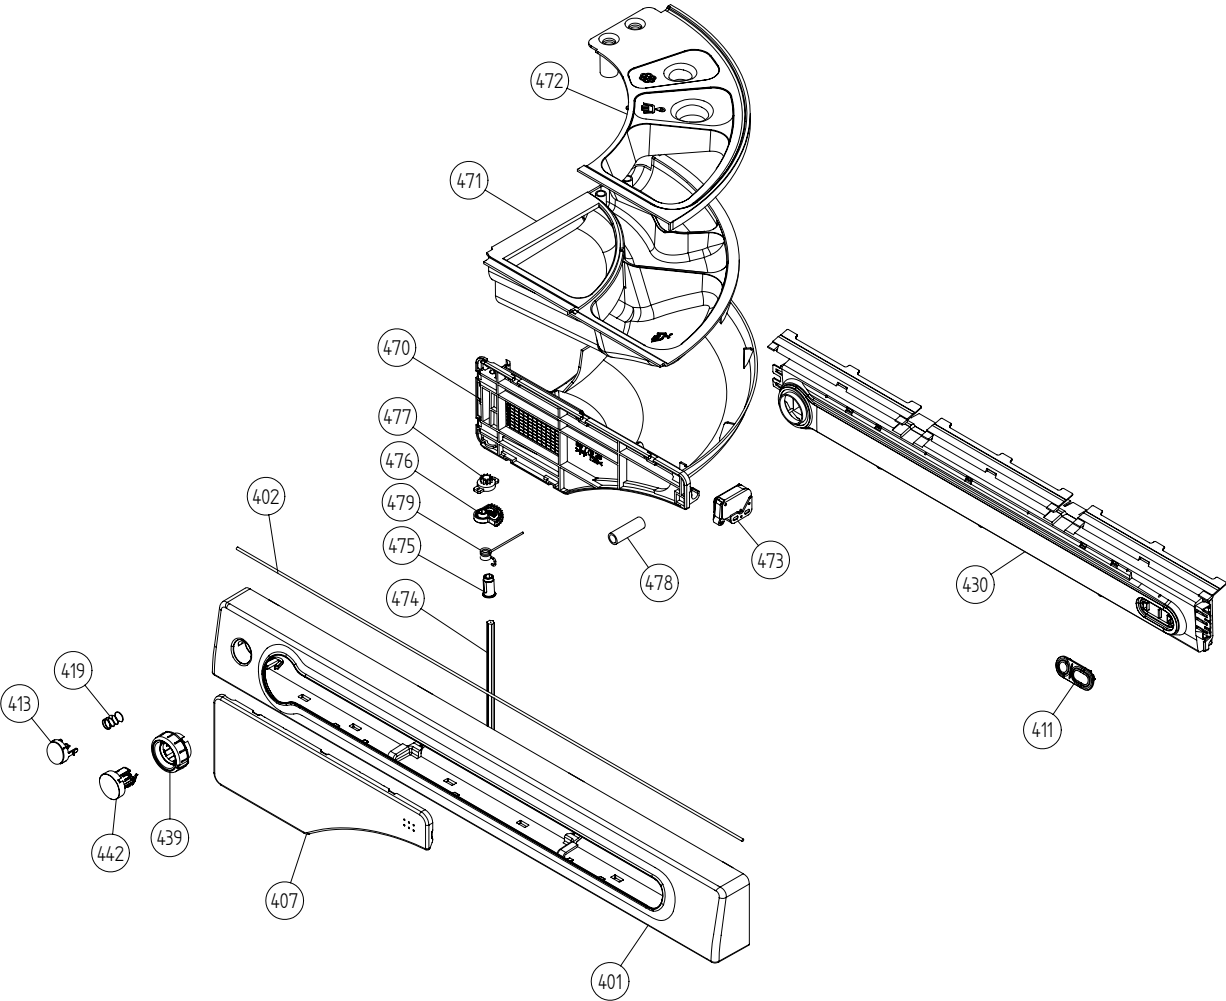

Control Panel

ASKO, W6903 US - Ti (WM60.3)

Pos	Spare part No.	Description	Qty	Comment
401	8080386-81-UL	PANEL W6903 ASKO CE	1	
402	8079749	O-RING CORD CELLULAR RUBBER	1 Pc's	
407	8076072-91	LID DETERGENT DISPENSER FPR	1 Pc's	
411	8080090-81	PUSHBUT. START/STOP PRINTED WM	1 Pc's	
413	8078451-81	PUSHBUTTON MAIN SWITCH	1 Pc's	
419	8079897	SPRING PUSHBUTTON MAIN SWITCH	1 Pc's	
430	8801325	CONTROL UNIT COMPL. WM60.3	1 Pc's	
439	8801324	KNOB JOG DIAL COMPL.	1 Pc's	
442	8801323-UL	BUTTON JOG DIAL COMPL.	1 Pc's	
468	8076209	GROUND CHAIN WM	1 Pc's	
470	8077620	HOLDER DETERGENT COMPARTMENT	1 Pc's	
471	8077619	DETERGENT COMPARTMENT	1 Pc's	
472	8077142	SIPHON DETERGENT COMPARTMENT	1 Pc's	
473	8078925	PUSH LOCKING	1 Pc's	
474	8077621	SHAFT DETERGENT COMPARTMENT	1 Pc's	
475	8076159	BUSHING DETERGENT COMPARTMENT	3 Pc's	
476	8076189	GEAR RING DETERGENT CONTAINER	1 Pc's	
477	8078924	DAMPER DETERGENT COMPARTMENT	1 Pc's	
478	8080636	SPACER DETERGENT COMPARTMENT	1 Pc's	
478-a	8901980	SCREW PTK 40X40 WN1452 FZB T20	1 Pc's	Ritning saknas
479	8077622	TORSION SPRING	1 Pc's	
490	8081167	INSTRUCT. W6903 FRENCH US/CA	1	
490	8081168	INSTRUCT. W6903 SPANISH US/CA	1