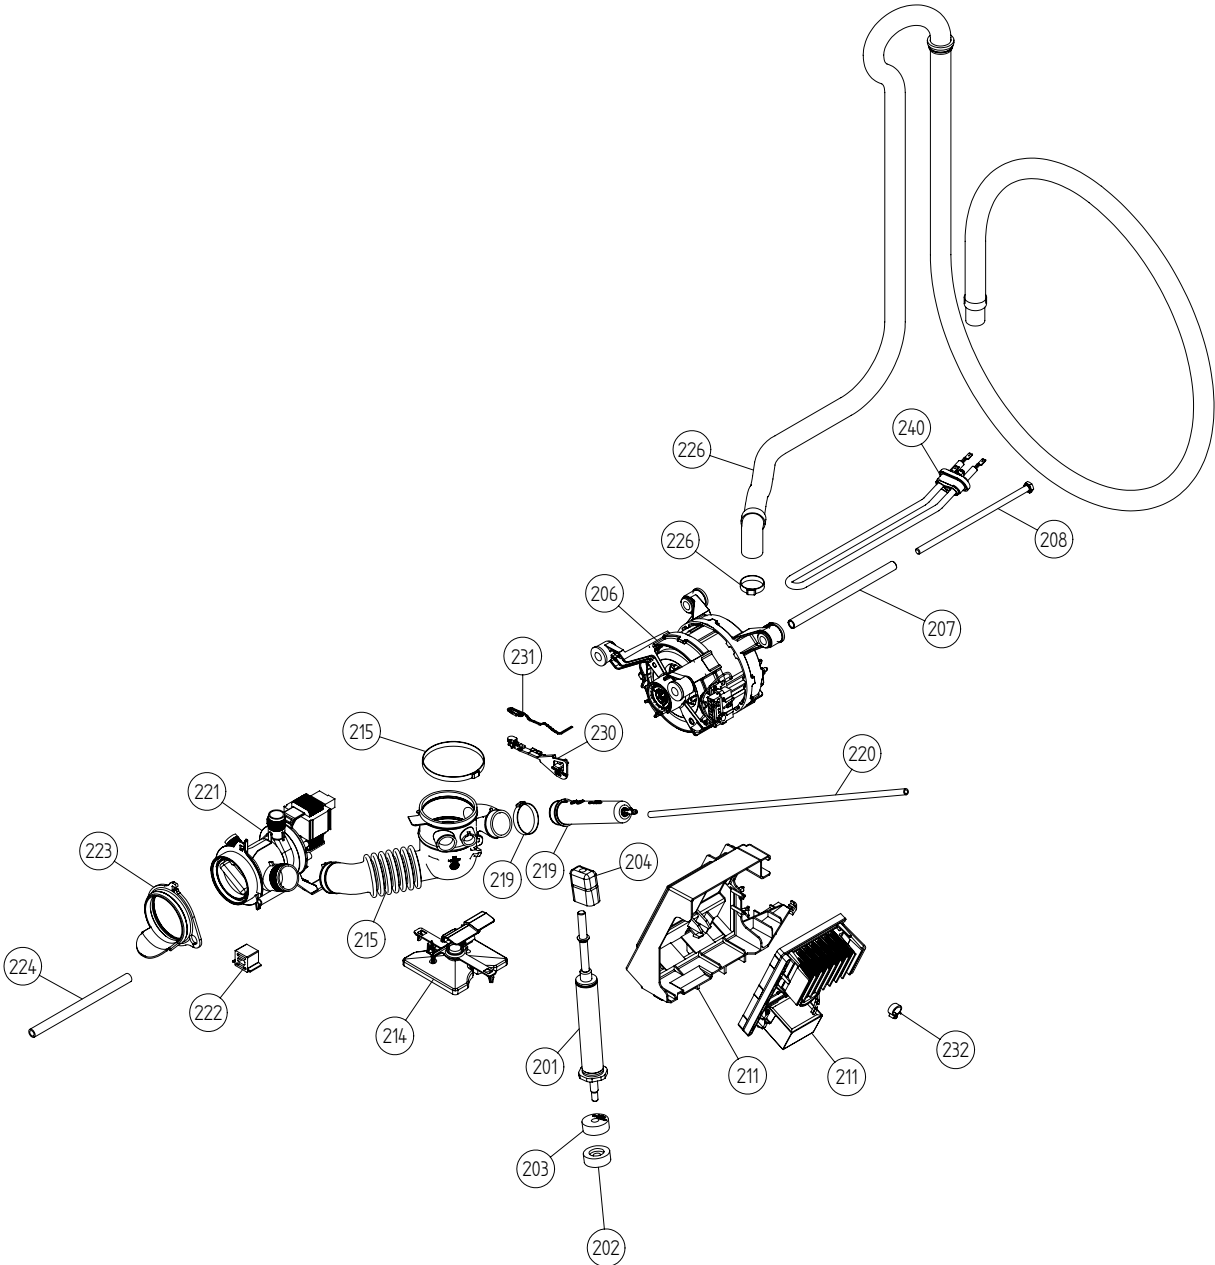

## Outer Casing

### ASKO, W6903 US - Ti (WM60.3)

Pos	Spare part No.	Description	Qty	Comment
101	8061817-91	TOP COVER FPR	1 Pc's	
101-a	8900338	Screw 20 Torx Self Tapping	3 Pc's	
101-b	8901413	Lock Washer laundry tops	2 Pc's	
105	8064198	Support Beam	1 Pc's	
105-a	8064255	SPONGE RUBBER STRIP 2X8 L=272	1 Pc's	
106	8801174-95	SIDE PLATE SS	2 Pc's	
106	8801174-91	SIDE PLATE COMPL. WM20	2 Pc's	
107	8061763	Clip Front Plate 600700s	2 Pc's	
108	8061916	CABLE HOLDER WMD20	2 Pc's	
109	8061713	HOLDER HOSE/SIDE PLATE WMD20	2 Pc's	
111	8064017	Insulation	1 Pc's	
112	8080385-91	FRONT WITH DOOR COMPL. FPR	1 Pc's	
112	8080385-95	FRONT WITH DOOR COMPL.	1 St	
112-a	8900338	Screw 20 Torx Self Tapping	2 Pc's	
112-b	8900327	Screw 20 Torx Self Tapping	2 Pc's	
113	8080197	PLASTIC BRACKET FRONT PLATE	2 Pc's	
114	8064222	Guide Front Plate	2 Pc's	
114-a	8900327	Screw 20 Torx Self Tapping	2 Pc's	
115	8061741	RUBBER BUFFER FRONT DOOR	2 Pc's	
117	8076077-81	LOCK PUSH/PUSH	1 Pc's	
119	8076080-81	PLINTH	1 Pc's	
122	8061785	PUMP GUARD WM20	1 Pc's	
123	8061657-81	outlet pump door WM50 Titanium	1 Pc's	
127	8061737	REAR PANEL WM20	1 Pc's	
127-a	8061959	PLUG HUMIDITY SENSOR/REAR PAN.	1 Pc's	
127-b	8900338	Screw 20 Torx Self Tapping	11 Pc's	
131	8061693	Cross Beam Rear 600	1 Pc's	
131-a	8900338	Screw 20 Torx Self Tapping	4 Pc's	
131-b	8901413	Lock Washer laundry tops	1 Pc's	
133	8064206-UL	GrommetShipping Support 600s	3	
134	8901037	Screw bufo	3 Pc's	
135	8061767	Locking Clip Shipping 600s	3 Pc's	
136	8065773	HOSE FRAME REAR COVER	2 Pc's	
137	8056950	Fill Hose Pex WM	1	
138	8050805	GOOSE NECK for DRAIN HOSE	1 Pc's	
138-a	8002263	Cable Strip	1 Pc's	
139	8061618	BASE PAN WMD20	1 Pc's	
140	8059334	Leveling Leg Comp WMD 20	4 Pc's	

## Lower Section

## Outer Door