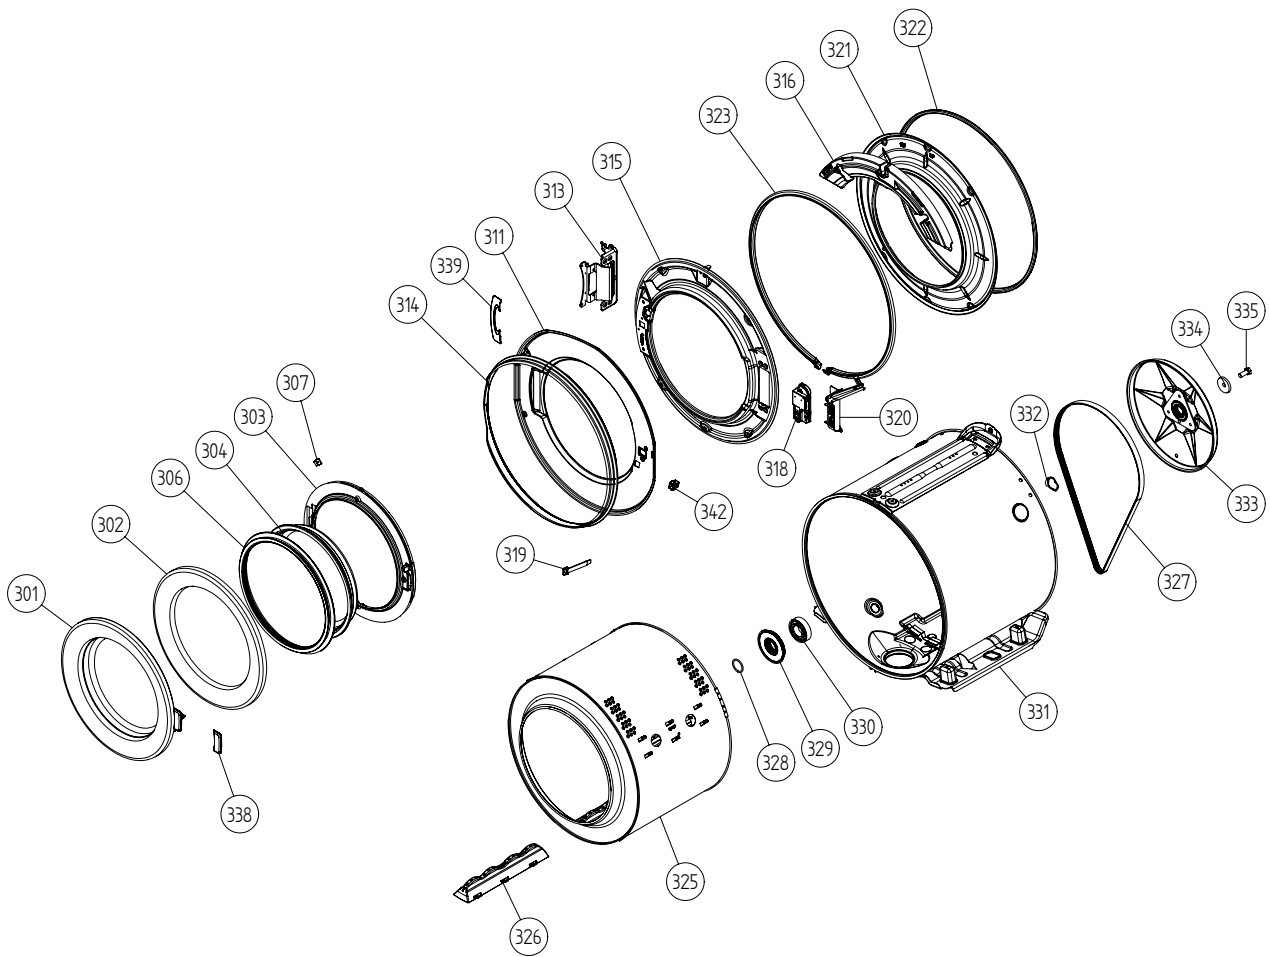

Cylinder and related parts

ASKO, W6903 US - Ti (WM60.3)

Pos	Spare part No.	Description	Qty	Comment
301	8078977-81	FRONT DOOR COMPL.	1 Pc's	
302	8076548-81	FRAME FRONT DOOR OUTER PART	1 Pc's	
303	8076547-49	FRAME FRONT DOOR INNER PART	1 Pc's	
304	8061685	Front Glass	1 Pc's	
305	8078973	LOCK HOOK	1 Pc's	
306	8064025	Seal front door WM20/21	1 Pc's	
307	8801321	KIT SECURING PLATE FRONT GLASS	1 Pc's	
311	8076560-81	COVER PLATE OUTER GREYMET.	1 Pc's	
313	8079471	HINGE COMPL.	1 Pc's	
313-a	8079877	SCREW MFT 8.8 M5X10 FZB	4 Pc's	
313-b	8901097	Screw Terminal	2 Pc's	
314	8076561-81	GAP SEALING	1 Pc's	
315	8078970	COVER PLATE INNER	1 Pc's	
316	8076563	BALANCE WEIGHT 5,1 KG	2 Pc's	
316-a	8901135	SCREW	4 Pc's	
318	8902087	Screw Plastic Housing 20 Torx	2 Pc's	
318	8079873	DOOR LOCK	1 Pc's	
319	8076566	EMERGENCY OPENER DOOR LOCK	1 Pc's	
320	8079959-UL	COVER DOOR LOCK	1 Pc's	
321	8081165	FRONT PANEL TUB WM60	1 Pc's	
322	8061889	Seal Strip Tub 600s	1 Pc's	
323	8061669	TENSION RING WM20	1 Pc's	
325	8801277	Cylinder and sealing kit	1 Pc's	
326	8061604	Drum Paddle	3 Pc's	
327	8061682	Drive Belt 600 series washers	1 Pc's	
328	8058497	ORing 600s Drum Shaft WM	1 Pc's	
329	8801276	Kit sealing cassette	1 Pc's	
330	8056314	Bearing Comp WM Rear Panel	2 Pc's	
331	8801259	CONTAINER COMPL.WM20 CAST IRON	1 Pc's	
332	8056810	Wave Washer WM	1 Pc's	
333	8056376	Pulley for Drum WM	1 Pc's	
334	8057209	WASHER 42X10X5	1 Pc's	
335	8901052	Screw	1 Pc's	
338	8078975-81	COVER LOCK HOOK	1 Pc's	
339	8079283-81	HINGE COVER	1 Pc's	
342	8080160	GUIDE GLASS DOOR	1 Pc's