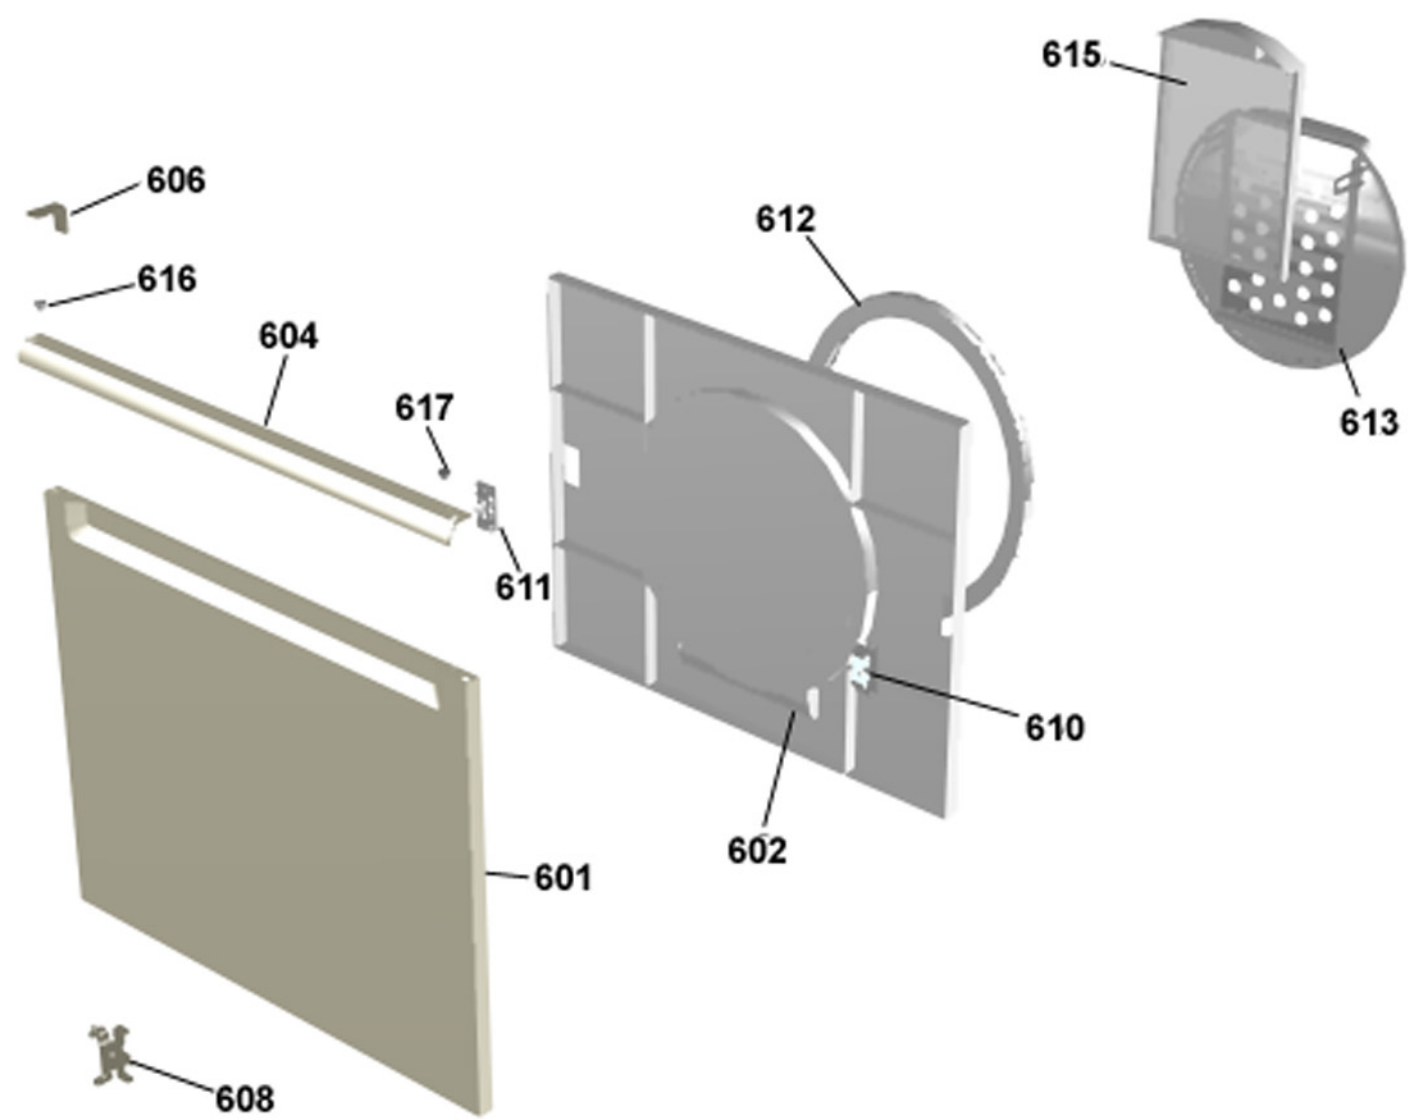

Outer door

ASKO, T780 US - Stainless (TD44US)

Pos	Spare part No.	Description	Qty	Comment
601	8061733-95	DOOR OUTER PART SS WMD20	1 Pcs	
602	8061810	DOOR INNER	1 Pcs	
602-a	8902068	SCREW PTK 40X14 WN1453 PF FZB	5 Pcs	
604	8061813-86	HANDLE DOOR BLACK	1 Pcs	
610	8063893	MAGNET LOCK SS COMPL	1 Pcs	
611	8061886	HOLDER MAGNET LOCK TD20	1 Pcs	
612	8061815	DOOR SEAL OUTER	1 Pcs	
613	8061811	Repl by 8065840	1 Pcs	
615	8061812	DOUBLE FLUFF FILTER	1 Pcs	
616	8061865-33	HINGE BEARING BLACK TD20	2 Pcs	
617	8061953-33	PLUG DOOR BLACK TD20	1 Pcs