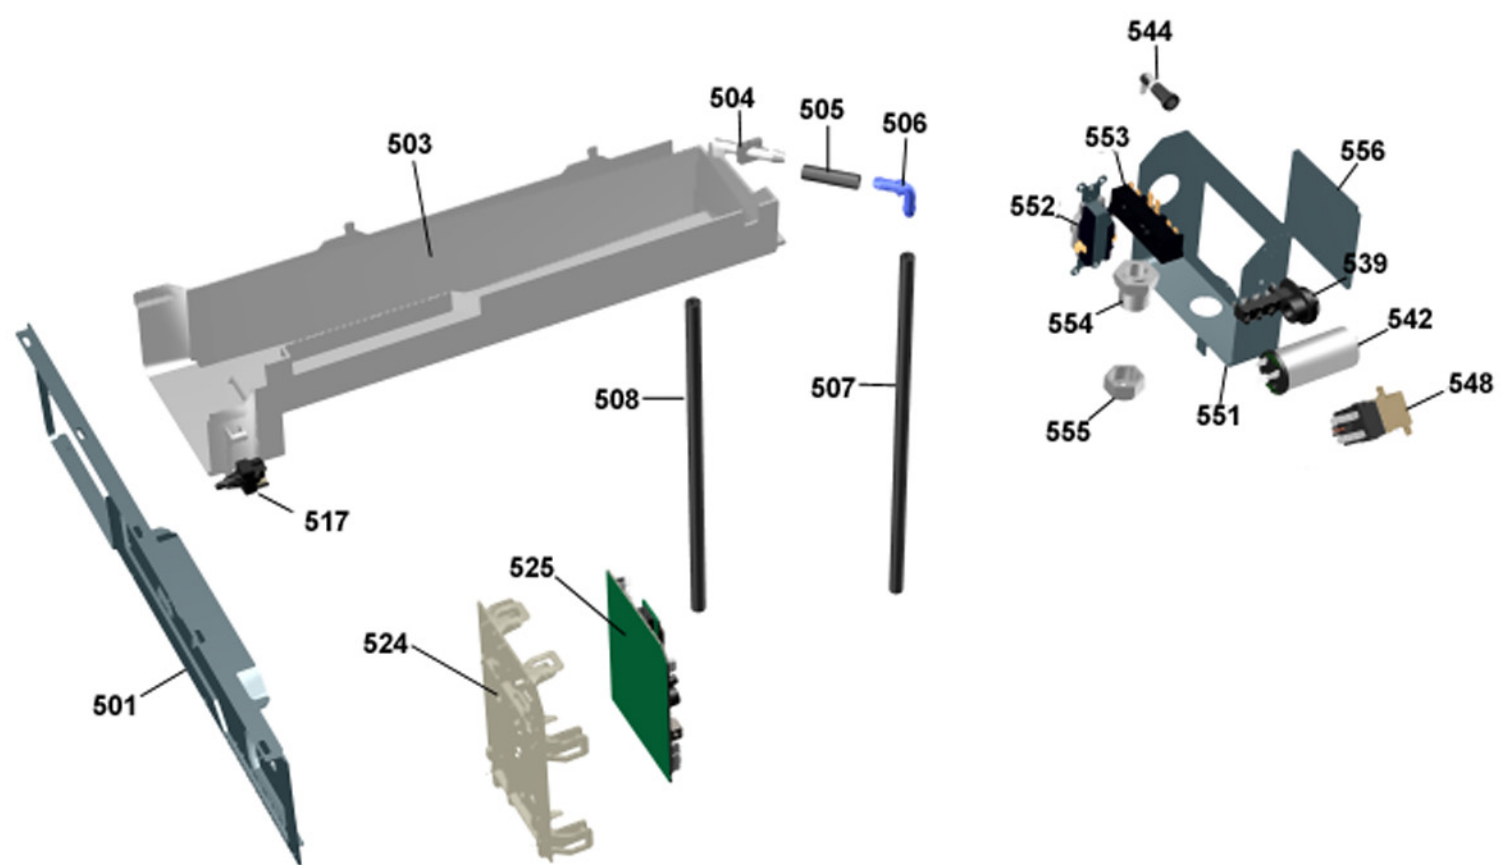

Upper session

ASKO, T780 US - Stainless (TD44US)

Pos	Spare part No.	Description	Qty	Comment
501	8061690	BEAM FRONT WMD20	1 Pcs	
501-a	8900338	SCREW RTK ST 42X95 FZB T20	2 Pcs	
501-b	8901413	LOCK WASHER AZ 43 GALV	2 Pcs	
501-c	8902087	SCREW PTK 40X14 WN1452 FZB T20	2 Pcs	
503	8061880	HOUSING WATERTANK DRYER TD20	1 Pcs	
503-a	8902087	SCREW PTK 40X14 WN1452 FZB T20	2 Pcs	
504	8053077	NOZZLE	1 Pcs	
505	8057431	RUBBER HOSE 9X13X360	1 Pcs	
506	8054072	NIPPLE WATER HOSE	1 Pcs	
507	8054732	RUBBER HOSE 9X13X900	1 Pcs	
508	8053881	RUBBER HOSE 10X15X730	1 Pcs	
517	8061875	PUSHBUTTONSW 2-POLE CLOS	1 Pcs	
524	8061921	HOLDER PROGCONTROLLER WMD20	1 Pcs	
525	8061856	CONTROL UNIT TD33/44 UL4	1 Pcs	
529	8086600-1	CABLE HARNESS TD33/44	1 Pcs	
539	8061660	TERMINAL BLOCK 5-POLE	1 Pcs	
539-a	8901097	SCREW MRT-TT 4X12 FZB T20	1 Pcs	
542	8058558	RADIOINTERFSUPP FILTER	1 Pcs	
542-a	8901168	NUT Replby 8901155	1 Pcs	
542-b	8901419	LOCK WASHER AZ 84 GALV	1 Pcs	
544	8065573	FUSE HOLDER GREY 15A US/CA	2 Pcs	
544-a	8058140	FUSE 15AT 63X32	2 Pcs	
544-b	8055725	FUSE HOLDER INSERT STI	2 Pcs	
544-c	8054613	FUSE HOLDER HTB38	2 Pcs	
548	8064179	CONTACTOR 4S 50/60HZ	1 Pcs	
551	8901097	SCREW MRT-TT 4X12 FZB T20	1 Pcs	
551-a	8065734	EL. BOX USA TD21	1 Pcs	
552	8061033	RECEPTACLE 2-POL 3-WIRE 20/250	1 Pcs	
553	8061891	TERMINAL BLOCK DRYER US	1 Pcs	
554	8060462	GROMMET PG21	1 Pcs	
555	8060463	LOCK NUT PG21	1 Pcs	
556	8063756	LID ELBOX USA	1 Pcs	
556-a	8901097	SCREW MRT-TT 4X12 FZB T20	1 Pcs