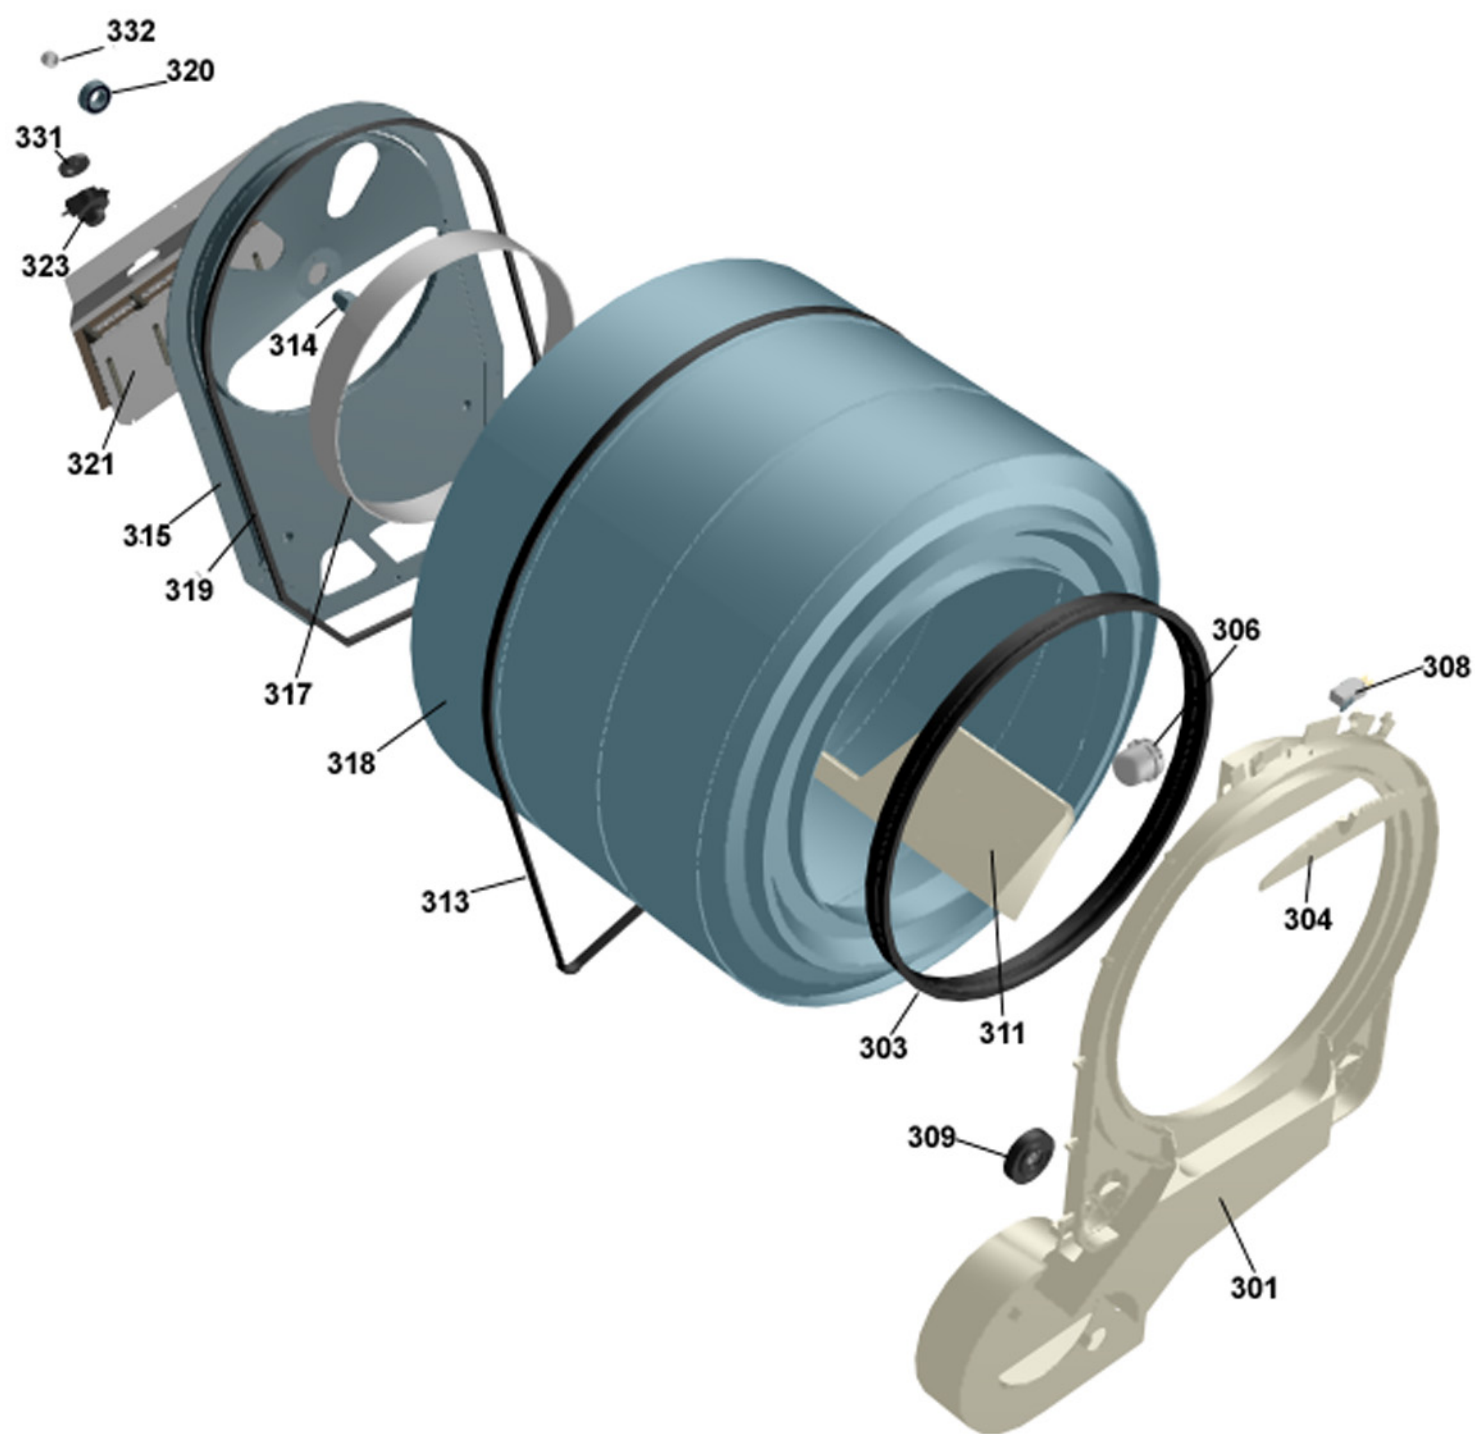

Cylinder and related parts

ASKO, T780 US - Stainless (TD44US)

Pos	Spare part No.	Description	Qty	Comment
301	8801216	FRONT FRAME COMPL TD20/21	1 Pcs	
301-a	8902066	SCREW A2-PTK 35X14 WN1453 PF	4 Pcs	
303	8061821	FELT SEAL FRONT	1 Pcs	
304	8061932	LAMPHOUSING LID WHITE TD20	1 Pcs	
306	8061887	LAMP CHIMNEY ULTEM TD20 UL4	1 Pcs	
308	8053107	MICROSWITCH DOOR	1 Pcs	
309	8052622	SUPPORT ROLLER COMPLETE	1 Pcs	
311	8052589	PADDLETT	2 Pcs	
311-a	8902099	SCREW PTK 50X14 WN1452 FZB T20	5 Pcs	
313	8061961	DRIVE BELT Replby 8065710	1 Pcs	
314	8052632	BEARING BUSH	1 Pcs	
315	8061851	REAR PANEL INNER TD20	1 Pcs	
315-a	8900369	SCREW RTS 48X13 FZB T25	13 Pcs	
317	8064440	FELTSEALING REAR	1 Pcs	
318	8061800	CYLINDER COMPL TD20	1 Pcs	
319	8059712	SPONGE RUBBER STRIP 6X9X1650	1 Pcs	
320	8004439	BALL BEARING SKF 6202-2Z/C3Q66	1 Pcs	
321	8063808	HEATING ELEMENT 2500W UL4	1 Pcs	
321-a	8900369	SCREW RTS 48X13 FZB T25	2 Pcs	
323	8008487	THERMOSTAT 26237430 150C	1 Pcs	
323-a	8900369	SCREW RTS 48X13 FZB T25	1 Pcs	
331	8052650	DIAPHRAGM OVERHEATPROTECTOR	1 Pcs	
332	8064151	CAP OF BOLT	1 Pcs