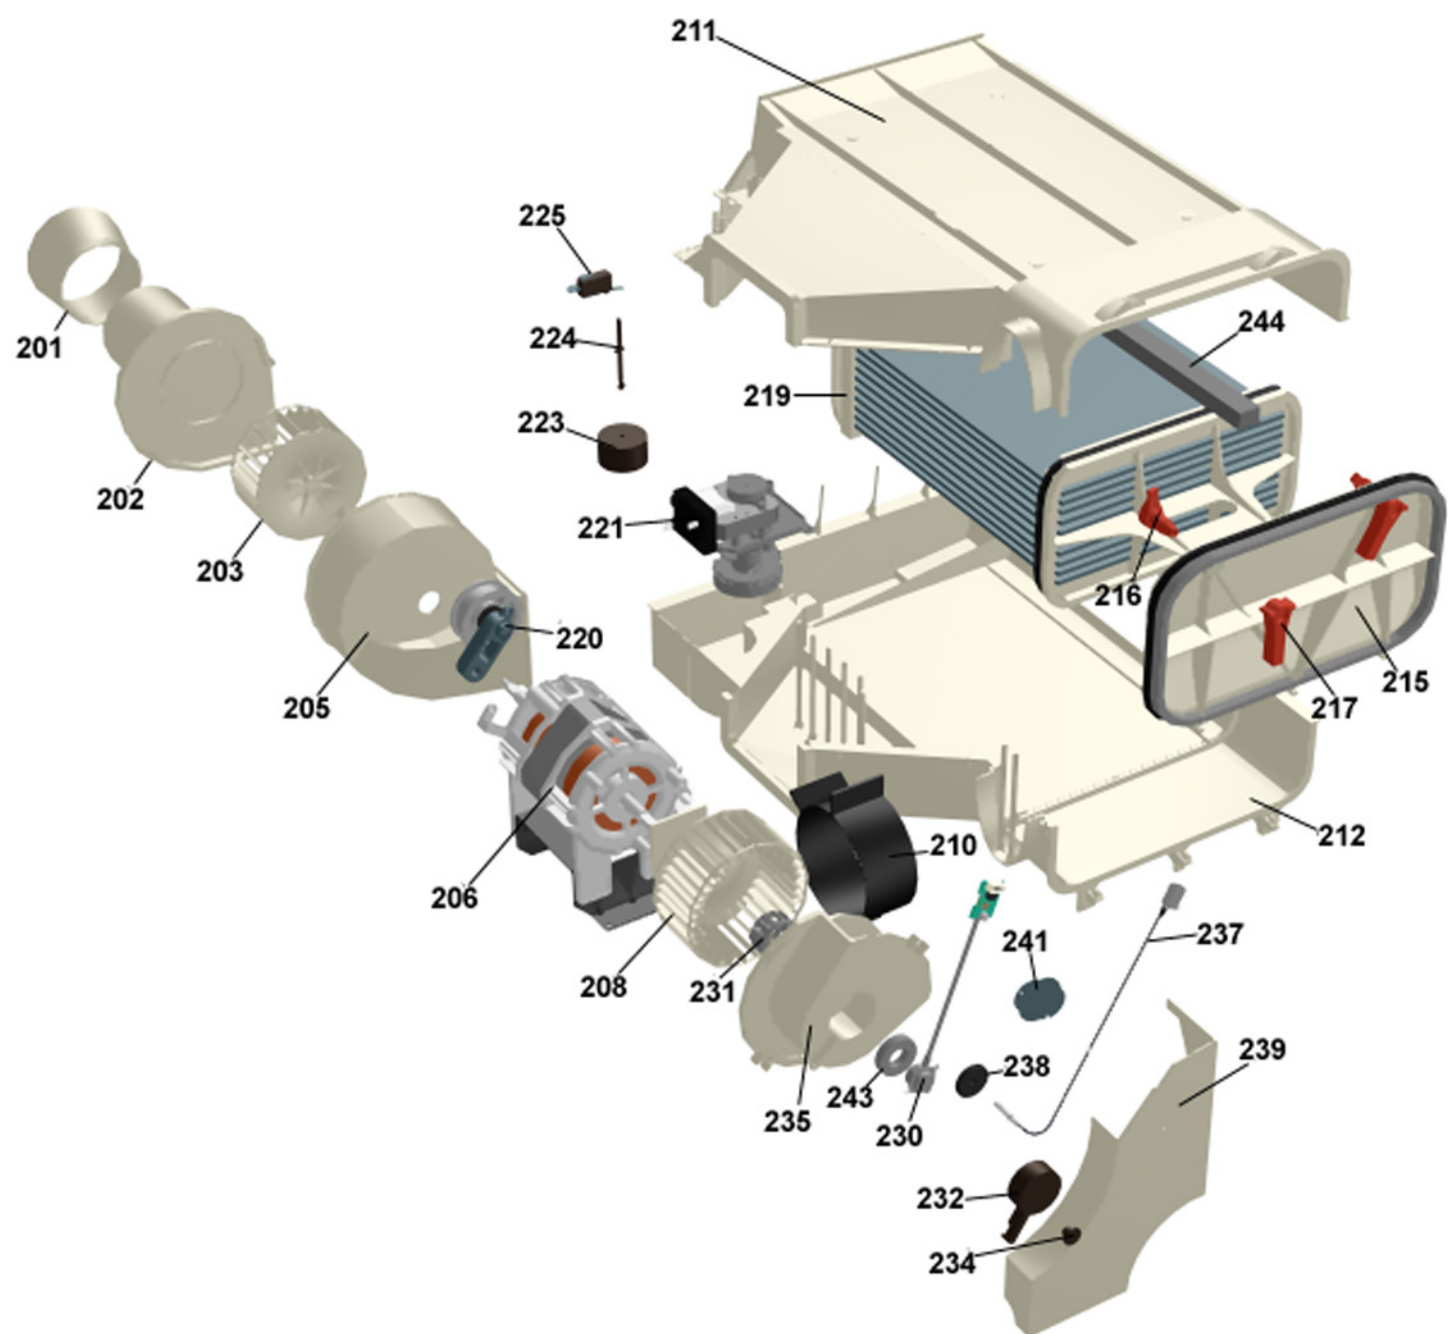

## Outer casing

### ASKO, T780 US - Stainless (TD44US)

Pos	Spare part No.	Description	Qty	Comment
101	8061817-95	TOP COVER STAINLESS	1 Pcs	
101-a	8900338	SCREW RTK ST 42X95 FZB T20	3 Pcs	
101-b	8901413	LOCK WASHER AZ 43 GALV	2 Pcs	
103	8064062	STRIP TOP COVER WMD20 UL4	1 Pcs	
106	8801174-95	SIDE PLATE COMPL WM20	2 Pcs	
107	8061763	GUIDE FRONT PLATE/TOP COVER	2 Pcs	
108	8061916	CABLE HOLDER WMD20 UL4	2 Pcs	
112	8061847-95	FRONT PLATE TD20 STAINLESS	1 Pcs	
112-a	8900338	SCREW RTK ST 42X95 FZB T20	2 Pcs	
112-b	8901413	LOCK WASHER AZ 43 GALV	2 Pcs	
114	8064177	HOOK LOWER PANEL UL4	2 Pcs	
114-a	8900338	SCREW RTK ST 42X95 FZB T20	2 Pcs	
119	8801247-95	LOWER COVER COMPLWCLIPS TD20	1 Pcs	
130	8053980	TIP GUARD SURFACE CONDITIONED	2 Pcs	
132	8064114	CUP SELF ADHESIVEIN BAG(2pcs)	1 Pcs	
133	8054733	RUBBER HOSE 9X13X2000	1 Pcs	
134	8061829	REAR PANEL OUTER TD20	1 Pcs	
134-a	8900338	SCREW RTK ST 42X95 FZB T20	10 Pcs	
136	8061915	CABLE HOLDER TD20	1 Pcs	
137	8063852	HOLDING PLATE MAGNET LOCK	1 Pcs	
137-a	8901619	POP-RIVET AL/ST 4X10	2 Pcs	
139	8061618	BOTTOM WMD20	1 Pcs	
140	8059334	RUBBER FOOT D35xM10 INC NUT	4 Pcs	