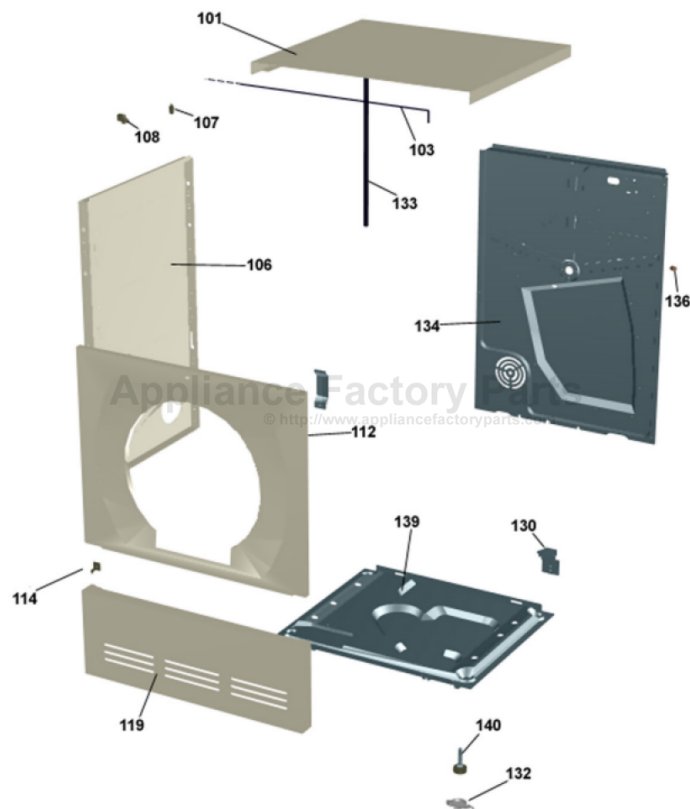

[Find Your ASKO Dryer Parts - Select From 73 Models](#)

----- Manual continues below -----