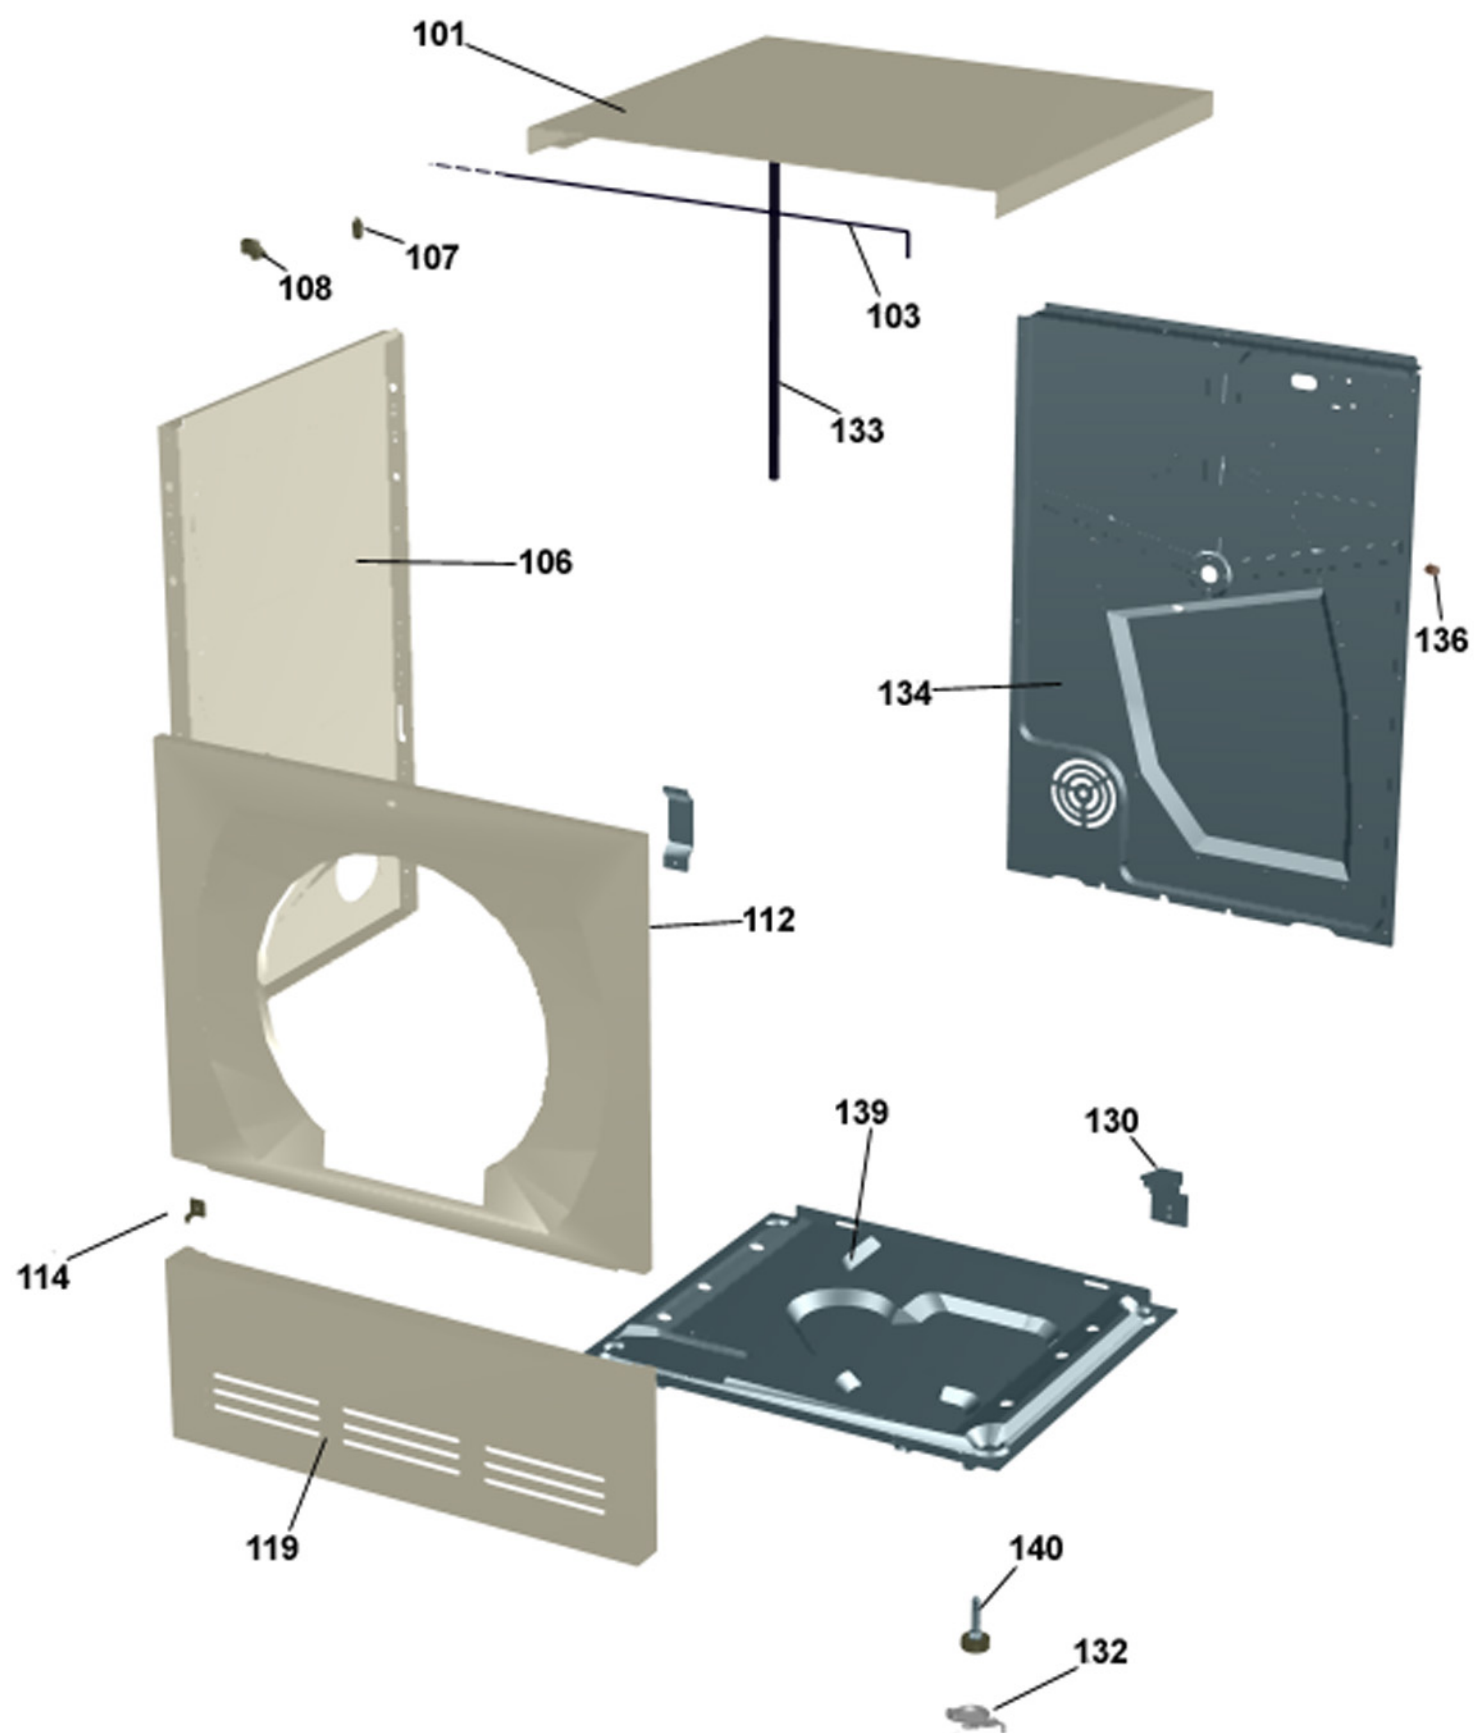

Outer casing

ASKO, T780 US - White (TD44US)

Pos	Spare part No.	Description	Qty	Comment
101	8061817-0	TOP COVER WHITE	1 Pcs	
101-a	8900338	SCREW RTK ST 42X95 FZB T20	3 Pcs	
101-b	8901413	LOCK WASHER AZ 43 GALV	2 Pcs	
103	8064062	STRIP TOP COVER WMD20 UL4	1 Pcs	
106	8801174-0	SIDE PLATE COMPL WM20	2 Pcs	
107	8061763	GUIDE FRONT PLATE/TOP COVER	2 Pcs	
108	8061916	CABLE HOLDER WMD20 UL4	2 Pcs	
112	8061847-0	FRONT PLATE TD20 WHITE	1 Pcs	
112-a	8900338	SCREW RTK ST 42X95 FZB T20	2 Pcs	
112-b	8901413	LOCK WASHER AZ 43 GALV	2 Pcs	
114	8064177	HOOK LOWER PANEL UL4	2 Pcs	
114-a	8900338	SCREW RTK ST 42X95 FZB T20	2 Pcs	
119	8801247-0	LOWER COVER COMPLWCLIPS TD20	1 Pcs	
130	8053980	TIP GUARD SURFACE CONDITIONED	2 Pcs	
132	8064114	CUP SELF ADHESIVEIN BAG(2pcs)	1 Pcs	
133	8054733	RUBBER HOSE 9X13X2000	1 Pcs	
134	8061829	REAR PANEL OUTER TD20	1 Pcs	
134-a	8900338	SCREW RTK ST 42X95 FZB T20	10 Pcs	
136	8061915	CABLE HOLDER TD20	1 Pcs	
139	8061618	BOTTOM WMD20	1 Pcs	
140	8059334	RUBBER FOOT D35xM10 INC NUT	4 Pcs	