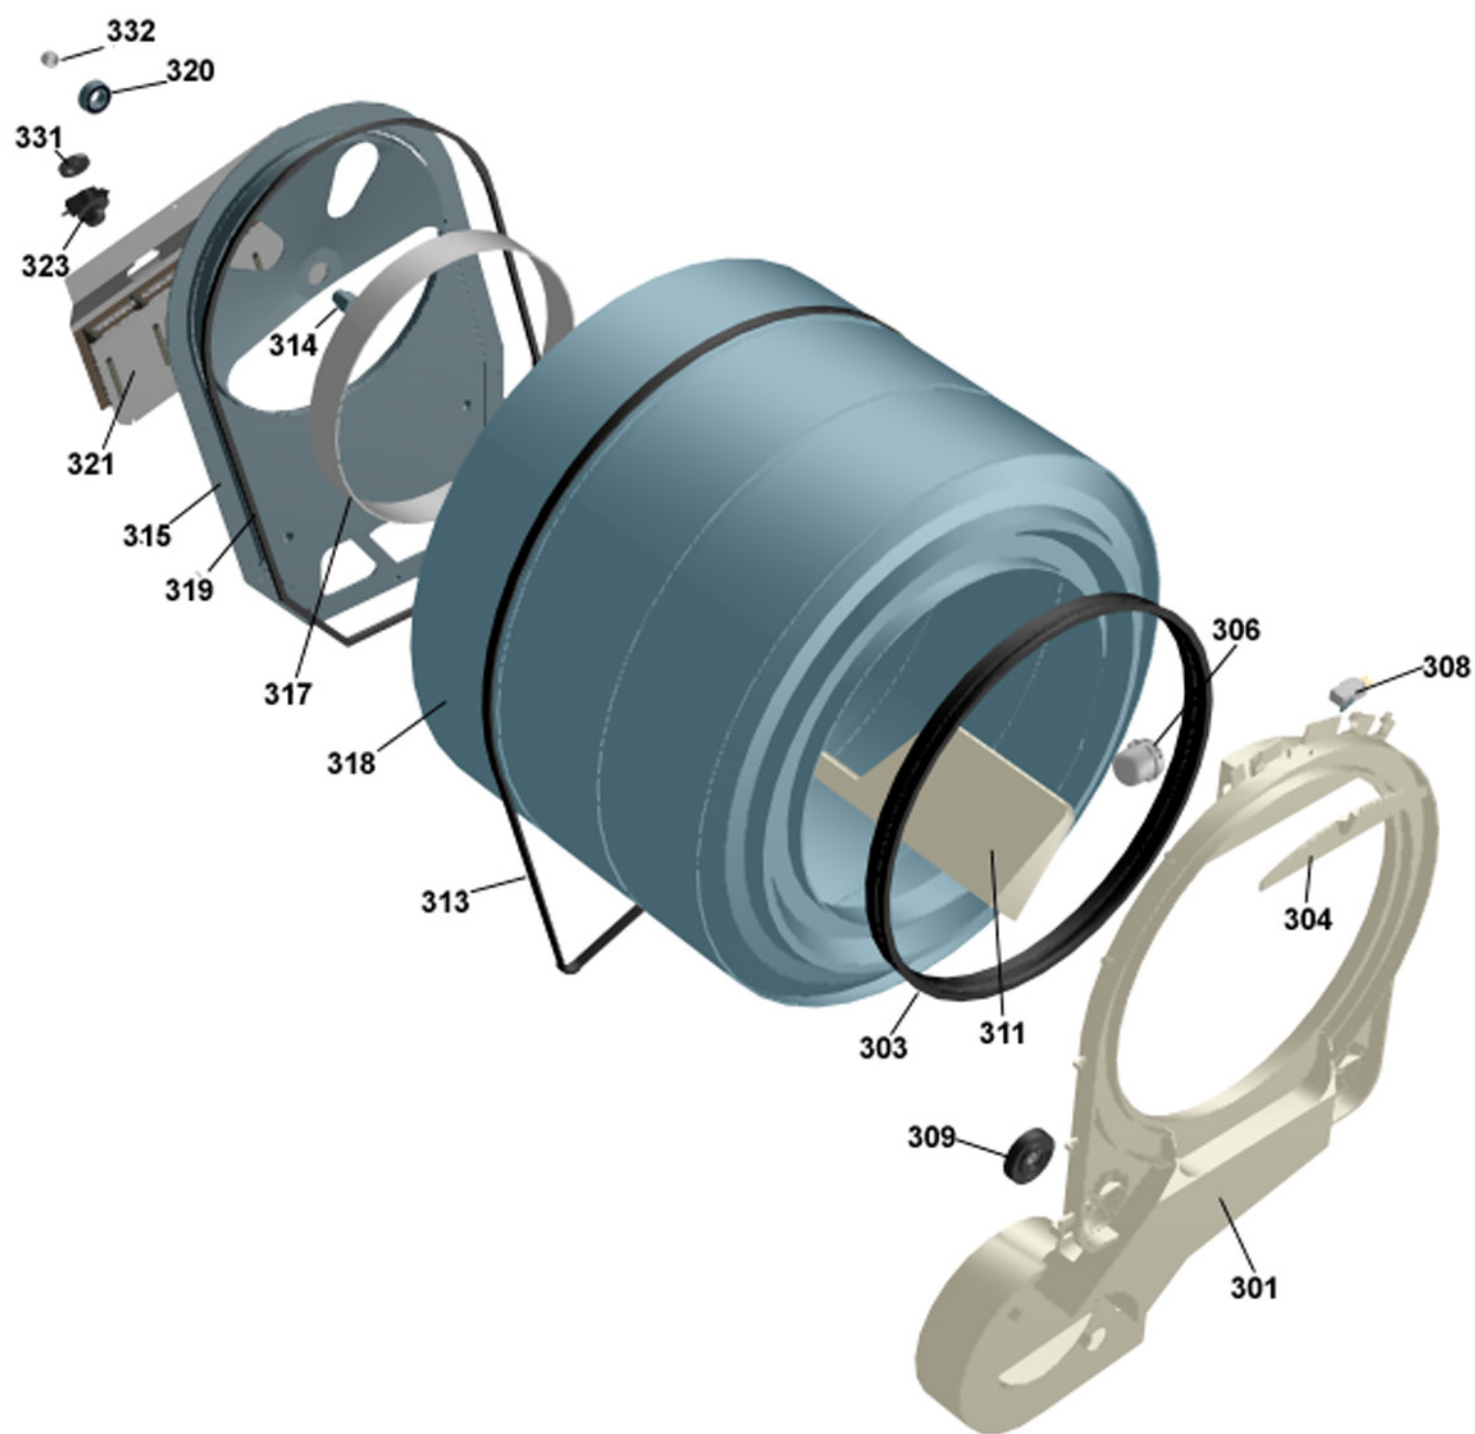

Outer door

ASKO, T780 US - White (TD44US)

Pos	Spare part No.	Description	Qty	Comment
601	8061733-0	DOOR OUTER PART WHITE WMD20	1 Pcs	
602	8061810	DOOR INNER	1 Pcs	
602-a	8902068	SCREW PTK 40X14 WN1453 PF FZB	5 Pcs	
604	8061813-0	HANDLE DOOR WHITE TD20	1 Pcs	
606	8061803-0	HINGE UPPER COMPLETE WHITE	1 Pcs	
606-a	8901097	SCREW MRT-TT 4X12 FZB T20	2 Pcs	
606-b	8901619	POP-RIVET AL/ST 4X10	1 Pcs	
608	8061807-0	HINGE LOWER COMPL WHITE	1 Pcs	
608-a	8900338	SCREW RTK ST 42X95 FZB T20	2 Pcs	
608-b	8901097	SCREW MRT-TT 4X12 FZB T20	1 Pcs	
610	8061878	MAGNET LOCK COMPL	1 Pcs	
611	8061886	HOLDER MAGNET LOCK TD20	1 Pcs	
612	8061815	DOOR SEAL OUTER	1 Pcs	
613	8061811	Repl by 8065840	1 Pcs	
615	8061812	DOUBLE FLUFF FILTER	1 Pcs	
616	8061865-0	HINGE BEARING WHITE TD20	2 Pcs	
617	8061953-0	PLUG DOOR WHITE TD20	1 Pcs	

Cylinder and related parts

ASKO, T780 US - White (TD44US)

Pos	Spare part No.	Description	Qty	Comment
301	8801216	FRONT FRAME COMPL TD20/21	1 Pcs	
301-a	8902066	SCREW A2-PTK 35X14 WN1453 PF	4 Pcs	
303	8061821	FELT SEAL FRONT	1 Pcs	
304	8061932	LAMPHOUSING LID WHITE TD20	1 Pcs	
306	8061887	LAMP CHIMNEY ULTEM TD20 UL4	1 Pcs	
308	8053107	MICROSWITCH DOOR	1 Pcs	
309	8052622	SUPPORT ROLLER COMPLETE	1 Pcs	
311	8052589	PADDLETT	2 Pcs	
311-a	8902099	SCREW PTK 50X14 WN1452 FZB T20	5 Pcs	
313	8061961	DRIVE BELT Replby 8065710	1 Pcs	
314	8052632	BEARING BUSH	1 Pcs	
315	8061851	REAR PANEL INNER TD20	1 Pcs	
315-a	8900369	SCREW RTS 48X13 FZB T25	13 Pcs	
317	8064440	FELTSEALING REAR	1 Pcs	
318	8061800	CYLINDER COMPL TD20	1 Pcs	
319	8059712	SPONGE RUBBER STRIP 6X9X1650	1 Pcs	
320	8004439	BALL BEARING SKF 6202-2Z/C3Q66	1 Pcs	
321	8063808	HEATING ELEMENT 2500W UL4	1 Pcs	
321-a	8900369	SCREW RTS 48X13 FZB T25	2 Pcs	
323	8008487	THERMOSTAT 26237430 150C	1 Pcs	
323-a	8900369	SCREW RTS 48X13 FZB T25	1 Pcs	
331	8052650	DIAPHRAGM OVERHEATPROTECTOR	1 Pcs	
332	8064151	CAP OF BOLT	1 Pcs	