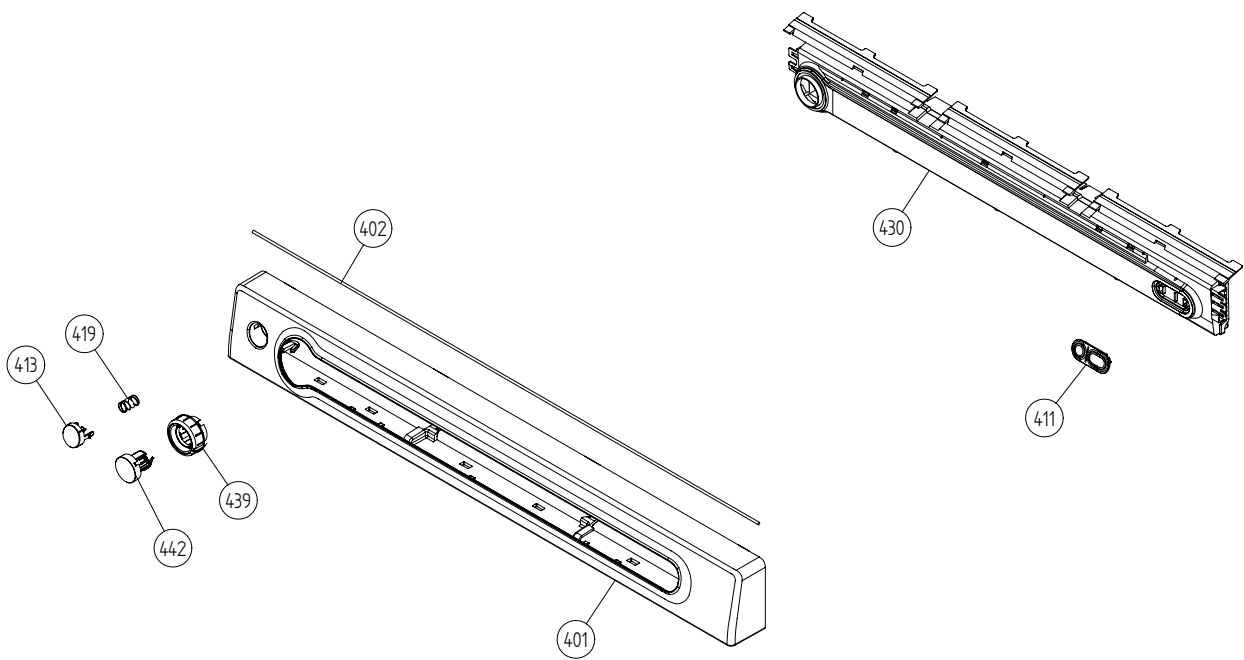

Control/Facial Panel

ASKO, T793C US - White (TD60.3)

Pos	Spare part No.	Description	Qty	Comment
401	8080361-0-UL	PANEL T793C ASKO CE	1 Pc's	
402	8079749	O-RING CORD CELLULAR RUBBER	1 Pc's	
411	8080091-0	PUSHBUT. START/STOP PRINTED TD	1 Pc's	
413	8078451-0	PUSHBUTTON MAIN SWITCH	1 Pc's	
419	8079897	SPRING PUSHBUTTON MAIN SWITCH	1 Pc's	
430	8801327	CONTROL UNIT COMPL. TD60.3	1 Pc's	
439	8801324	KNOB JOG DIAL COMPL.	1 Pc's	
442	8801323-UL	BUTTON JOG DIAL COMPL.	1 Pc's	
490	8081181	INSTRUCT. T793C ENGLISH US/CA	1 Pc's	
490	8081182	INSTRUCT. T793C FRENCH US/CA	1 Pc's	
490	8081183	INSTRUCT. T793C SPANISH US/CA	1 Pc's