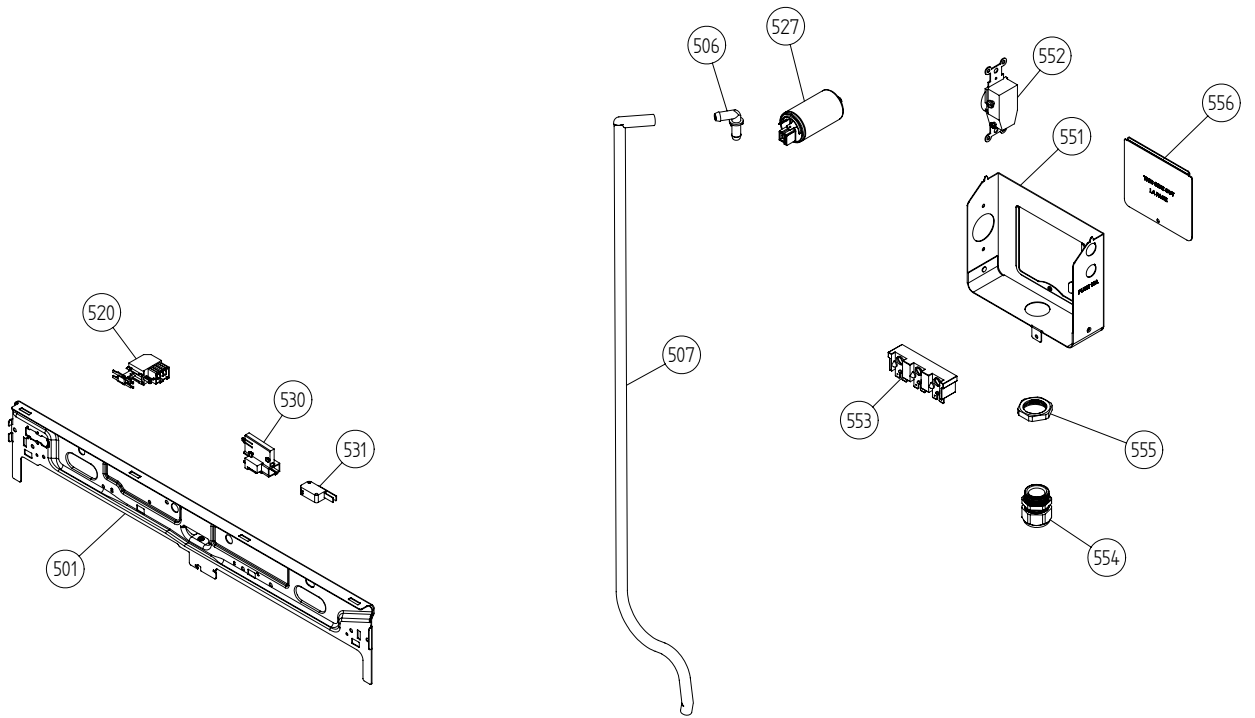

Cylinder & Related Parts

ASKO, T793C US - White (TD60.3)

Pos	Spare part No.	Description	Qty	Comment
301	8801322	FRONT FRAME COMPL. TD60	1 Pc's	
301-a	8902066	SCREW A2-PTK 35X14 WN1453 PF	4 Pc's	
302	8073830	Halogen Lamp	1 Pc's	
304	8061932-49	Lamp housing lid grey TD21	1 Pc's	
305	8077518	LAMP SOCKET	1 Pc's	
306	8061887	Lamp Chimney	1 Pc's	
309	8052622	Drum Roller Frt TD	2 Pc's	
309-a	8901337	Washer	2 Pc's	
309-b	8901193	Locking Nut	2 Pc's	
309-c	8901028	Screw	2 Pc's	
310	8076224	THERMISTOR	1 Pc's	
311	8052589-49	PADDLE TD	2 Pc's	
311-a	8902099	Screw	5 Pc's	
313	8801267	KIT DRIVEBELT+TENSIONER SPRING	1 Pc's	
314	8052632	Bushing Rear Drum 03/05 TD	1 Pc's	
314-a	8901130	SCREW A4-MVBF M8X40 7,9-8,0 HG	1 Pc's	
315	8076335	REAR PANEL INNER TD25	1 Pc's	
317	8064440	Felt sealing rear	1 Pc's	
318	8079449	CYLINDER COMPL. TD	1 Pc's	
318	8079493	CYLINDER COMPL. TD	1 Pc's	
319	8059712	Rubber Strip	1 Pc's	
320	8004439	Bearing Dryer Rear Panel All	1 Pc's	
321	8079287	HEATING ELEMENT 2500W	1 Pc's	
321-a	8900369	Screw T25	2 Pc's	
321-b	8901415	LOCK WASHER AZ 5,3 GALV	2 Pc's	
326	8079291	THERMISTOR	1 Pc's	
326	8079737	THERMOSTAT 150C UL	1 Pc's	
326-a	8900327	Screw 20 Torx Self Tapping	1 Pc's	

Control/Facial Panel

ASKO, T793C US - White (TD60.3)

Pos	Spare part No.	Description	Qty	Comment
401	8080361-0-UL	PANEL T793C ASKO CE	1 Pc's	
402	8079749	O-RING CORD CELLULAR RUBBER	1 Pc's	
411	8080091-0	PUSHBUT. START/STOP PRINTED TD	1 Pc's	
413	8078451-0	PUSHBUTTON MAIN SWITCH	1 Pc's	
419	8079897	SPRING PUSHBUTTON MAIN SWITCH	1 Pc's	
430	8801327	CONTROL UNIT COMPL. TD60.3	1 Pc's	
439	8801324	KNOB JOG DIAL COMPL.	1 Pc's	
442	8801323-UL	BUTTON JOG DIAL COMPL.	1 Pc's	
490	8081181	INSTRUCT. T793C ENGLISH US/CA	1 Pc's	
490	8081182	INSTRUCT. T793C FRENCH US/CA	1 Pc's	
490	8081183	INSTRUCT. T793C SPANISH US/CA	1 Pc's	