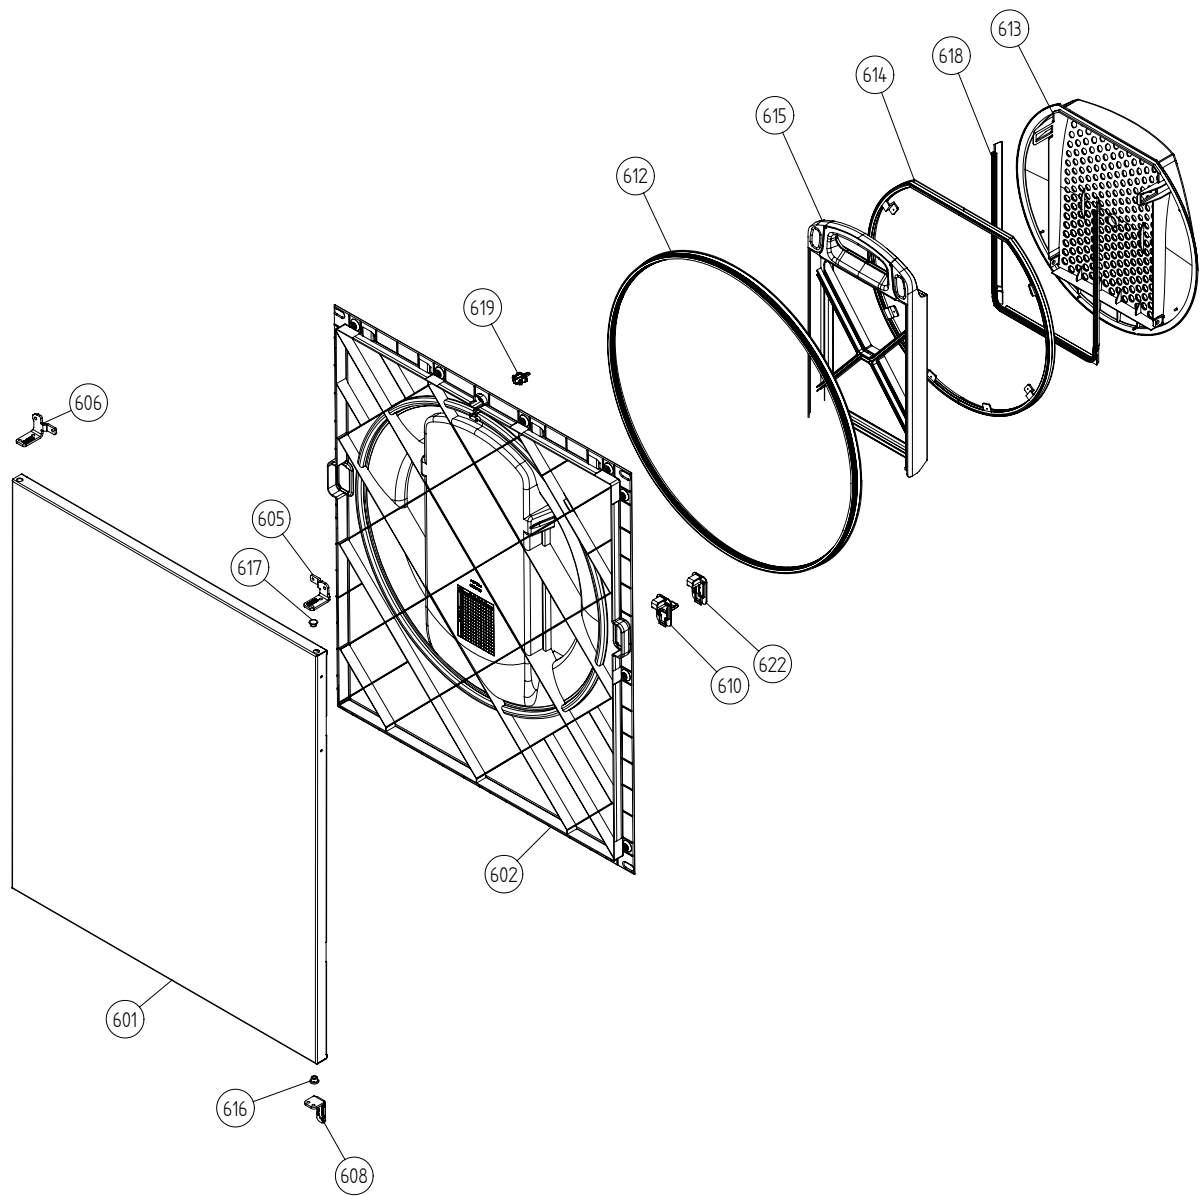

Control/Facial Panel

ASKO, T793C US - White (TD60.3)

Pos	Spare part No.	Description	Qty	Comment
401	8080361-0-UL	PANEL T793C ASKO CE	1 Pc's	
402	8079749	O-RING CORD CELLULAR RUBBER	1 Pc's	
411	8080091-0	PUSHBUT. START/STOP PRINTED TD	1 Pc's	
413	8078451-0	PUSHBUTTON MAIN SWITCH	1 Pc's	
419	8079897	SPRING PUSHBUTTON MAIN SWITCH	1 Pc's	
430	8801327	CONTROL UNIT COMPL. TD60.3	1 Pc's	
439	8801324	KNOB JOG DIAL COMPL.	1 Pc's	
442	8801323-UL	BUTTON JOG DIAL COMPL.	1 Pc's	
490	8081181	INSTRUCT. T793C ENGLISH US/CA	1 Pc's	
490	8081182	INSTRUCT. T793C FRENCH US/CA	1 Pc's	
490	8081183	INSTRUCT. T793C SPANISH US/CA	1 Pc's	

Upper Section

ASKO, T793C US - White (TD60.3)

Pos	Spare part No.	Description	Qty	Comment
501	8076029	FRONTBEAM	1 Pc's	
501-a	8900338	Screw 20 Torx Self Tapping	2 Pc's	
501-b	8901413	Lock Washer laundry tops	2 Pc's	
506	8054072	NIPPLE WATER HOSE	1 Pc's	
507	8054732	RUBBER HOSE 9X13X900	1 Pc's	
520	8073782	MAIN PUSH SWITCH	1 Pc's	
527	8076202	EMC-FILTER WITH INDUCTOR	1 Pc's	
527-a	8901155	Nut	1 Pc's	
527-b	8901419	Lock Washer	1 Pc's	
529	8079841	CABLE SET EL TD	1 Pc's	
529	8079843	GROUNDCHAIN C TD	1 Pc's	
529	8079844	CABLE SET NTC-C TD	1 Pc's	
529	8082571	GROUND CABLE AP BO TD	1 Pc's	
529	8079836	CABLE SET P TD	1 Pc's	
529	8079837	CABLE SET T TD	1 Pc's	
529	8079838	CABLE SET BE TD	1 Pc's	
529	8079839	CABLE SET LB TD	1 Pc's	
529	8079840	CABLE SET AP FB MO TD	1 Pc's	
530	8077519	BRACKET FOR DOOR SWITCH	1 Pc's	
531	8073836	MICROSWITCH DOOR	1 Pc's	
551	8076324	Connection box T711	1 Pc's	
552	8061033	Subs to 8061455	1 Pc's	
553	8061891	Terminal Block DryerTD 20	1 Pc's	
554	8060462	Grommet	1 Pc's	
554	8078291	GROMMET 94793	1 Pc's	
555	8060463	Lock Nut	1 Pc's	
556	8063756	Cover Terminal block T700s	1 Pc's	
556-a	8901097	Screw Terminal	1 Pc's	