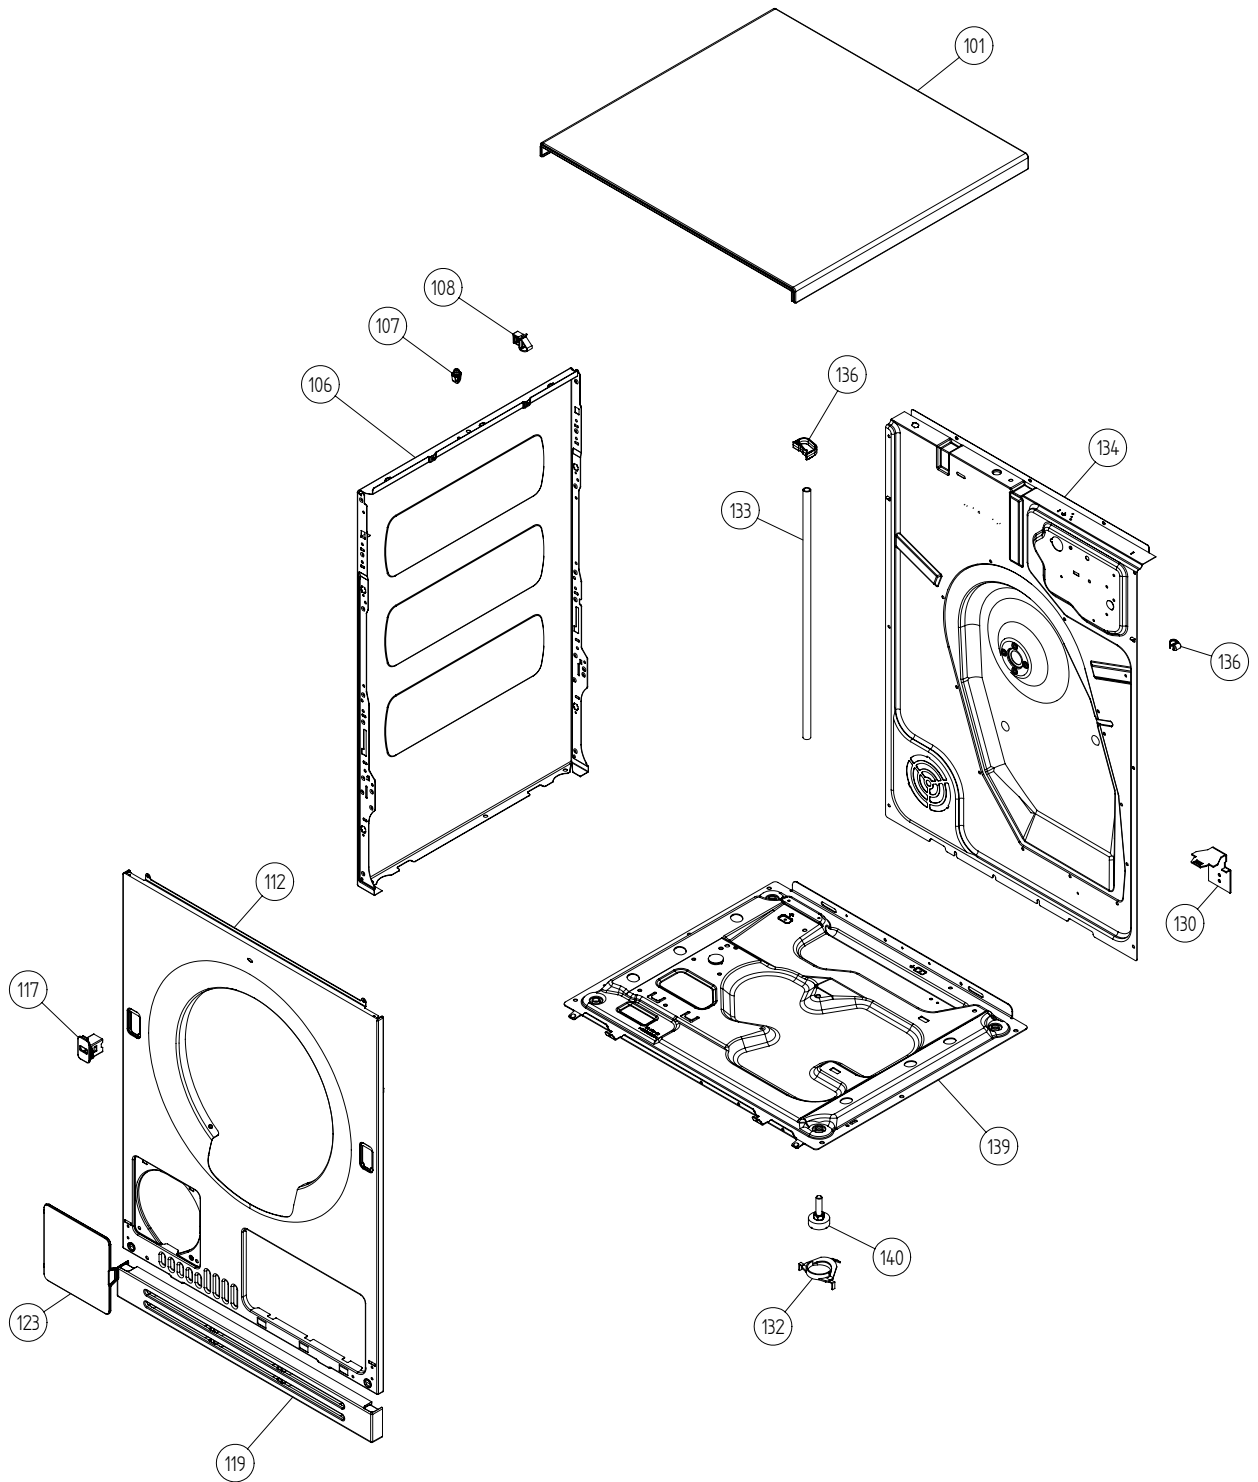

Cabinet

ASKO, T793C US - White (TD60.3)

Pos	Spare part No.	Description	Qty	Comment
101	8061817-0	Top White W600s T700s	1 Pc's	
101-a	8900338	Screw 20 Torx Self Tapping	3 Pc's	
101-b	8901413	Lock Washer laundry tops	2 Pc's	
106	8801174-0	Side Panel Washer 600s	2 Pc's	
107	8061763	Clip Front Plate 600700s	2 Pc's	
108	8061916	CABLE HOLDER WMD20	2 Pc's	
112	8076031-H-0	Front Panel	1 Pc's	
112-a	8900338	Screw 20 Torx Self Tapping	2 Pc's	
112-b	8900327	Screw 20 Torx Self Tapping	4 Pc's	
117	8076077-0	LOCK PUSH/PUSH	1 Pc's	
119	8077511-0	PLINTH CONDENSER	1 Pc's	
123	8076075-0	COVER FOR FAN HOUSING	1 Pc's	
130	8053980	Stacking Bracket All TDs	2 Pc's	Sold by the each
132	8064114	Pair, Holders, TD Feet/Stacking	1 Pc's	
133	8054733	Rubber Hose Accy Drain Cond	1 Pc's	
134	8076336	REAR PANEL OUTER rpl by 8076336-A	1 Pc's	
134-a	8900338	Screw 20 Torx Self Tapping	10 Pc's	
136	8061915	Cable Holder T700	1 Pc's	
136	8079928	HOSE FRAME	2 Pc's	
139	8061618	BASE PAN WMD20	1 Pc's	
140	8059334	Leveling Leg Comp WMD 20	4 Pc's	

Control/Facial Panel

ASKO, T793C US - White (TD60.3)

Pos	Spare part No.	Description	Qty	Comment
401	8080361-0-UL	PANEL T793C ASKO CE	1 Pc's	
402	8079749	O-RING CORD CELLULAR RUBBER	1 Pc's	
411	8080091-0	PUSHBUT. START/STOP PRINTED TD	1 Pc's	
413	8078451-0	PUSHBUTTON MAIN SWITCH	1 Pc's	
419	8079897	SPRING PUSHBUTTON MAIN SWITCH	1 Pc's	
430	8801327	CONTROL UNIT COMPL. TD60.3	1 Pc's	
439	8801324	KNOB JOG DIAL COMPL.	1 Pc's	
442	8801323-UL	BUTTON JOG DIAL COMPL.	1 Pc's	
490	8081181	INSTRUCT. T793C ENGLISH US/CA	1 Pc's	
490	8081182	INSTRUCT. T793C FRENCH US/CA	1 Pc's	
490	8081183	INSTRUCT. T793C SPANISH US/CA	1 Pc's	