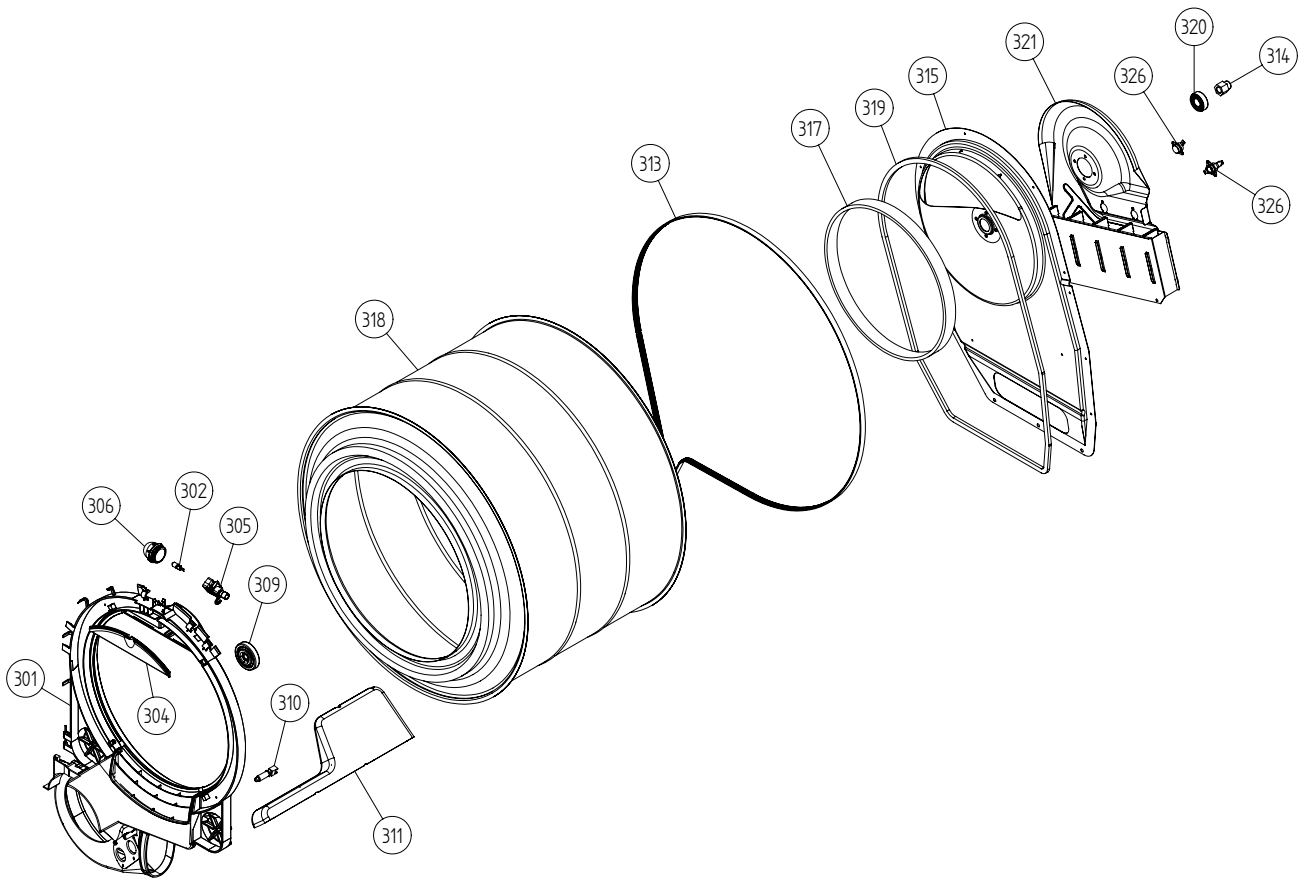

Cylinder & Related Parts

ASKO, T793C US - White (TD60.3)

Pos	Spare part No.	Description	Qty	Comment
301	8801322	FRONT FRAME COMPL. TD60	1 Pc's	
301-a	8902066	SCREW A2-PTK 35X14 WN1453 PF	4 Pc's	
302	8073830	Halogen Lamp	1 Pc's	
304	8061932-49	Lamp housing lid grey TD21	1 Pc's	
305	8077518	LAMP SOCKET	1 Pc's	
306	8061887	Lamp Chimney	1 Pc's	
309	8052622	Drum Roller Frt TD	2 Pc's	
309-a	8901337	Washer	2 Pc's	
309-b	8901193	Locking Nut	2 Pc's	
309-c	8901028	Screw	2 Pc's	
310	8076224	THERMISTOR	1 Pc's	
311	8052589-49	PADDLE TD	2 Pc's	
311-a	8902099	Screw	5 Pc's	
313	8801267	KIT DRIVEBELT+TENSIONER SPRING	1 Pc's	
314	8052632	Bushing Rear Drum 03/05 TD	1 Pc's	
314-a	8901130	SCREW A4-MVBF M8X40 7,9-8,0 HG	1 Pc's	
315	8076335	REAR PANEL INNER TD25	1 Pc's	
317	8064440	Felt sealing rear	1 Pc's	
318	8079449	CYLINDER COMPL. TD	1 Pc's	
318	8079493	CYLINDER COMPL. TD	1 Pc's	
319	8059712	Rubber Strip	1 Pc's	
320	8004439	Bearing Dryer Rear Panel All	1 Pc's	
321	8079287	HEATING ELEMENT 2500W	1 Pc's	
321-a	8900369	Screw T25	2 Pc's	
321-b	8901415	LOCK WASHER AZ 5,3 GALV	2 Pc's	
326	8079291	THERMISTOR	1 Pc's	
326	8079737	THERMOSTAT 150C UL	1 Pc's	
326-a	8900327	Screw 20 Torx Self Tapping	1 Pc's