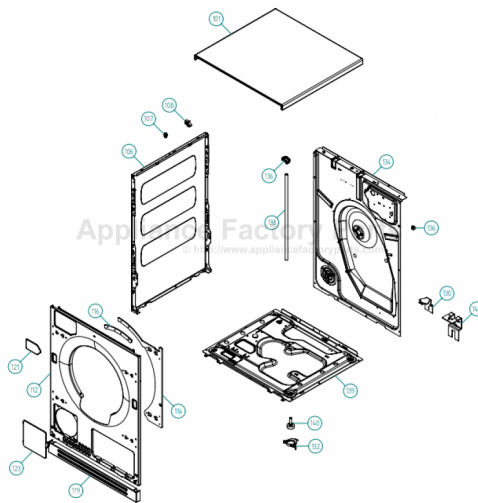

This Owner's Manual is provided and hosted by [Appliance Factory Parts](http://www.appliancefactoryparts.com).

ASKO T793CWH Owner's Manual

[Shop genuine replacement parts for ASKO T793CWH](#)

[Find Your ASKO Dryer Parts - Select From 73 Models](#)

----- Manual continues below -----

Spare Parts Catalogue

Tumble Dryers \ ASKO 700 Series
Type: TD60.3
Model: T793C US White

Prod. No: 10779310
February 11th 2009

ASKO Appliances Inc.

4001 E Plano Parkway #1004001 E Plano Parkway #100
Plano, Texas 75074

Cabinet

ASKO, T793C US - White (TD60.3)

Pos	Spare part No.	Description	Qty	Comment
101	8061817-0	Top White W600s T700s	1 Pc's	
101-a	8900338	Screw 20 Torx Self Tapping	3 Pc's	
101-b	8901413	Lock Washer laundry tops	2 Pc's	
106	8801174-0	Side Panel Washer 600s	2 Pc's	
107	8061763	Clip Front Plate 600700s	2 Pc's	
108	8061916	CABLE HOLDER WMD20	2 Pc's	
112	8076031-H-0	Front Panel	1 Pc's	
112-a	8900338	Screw 20 Torx Self Tapping	2 Pc's	
112-b	8900327	Screw 20 Torx Self Tapping	4 Pc's	
117	8076077-0	LOCK PUSH/PUSH	1 Pc's	
119	8077511-0	PLINTH CONDENSER	1 Pc's	
123	8076075-0	COVER FOR FAN HOUSING	1 Pc's	
130	8053980	Stacking Bracket All TDs	2 Pc's	Sold by the each
132	8064114	Pair, Holders, TD Feet/Stacking	1 Pc's	
133	8054733	Rubber Hose Accy Drain Cond	1 Pc's	
134	8076336	REAR PANEL OUTER rpl by 8076336-A	1 Pc's	
134-a	8900338	Screw 20 Torx Self Tapping	10 Pc's	
136	8061915	Cable Holder T700	1 Pc's	
136	8079928	HOSE FRAME	2 Pc's	
139	8061618	BASE PAN WMD20	1 Pc's	
140	8059334	Leveling Leg Comp WMD 20	4 Pc's	