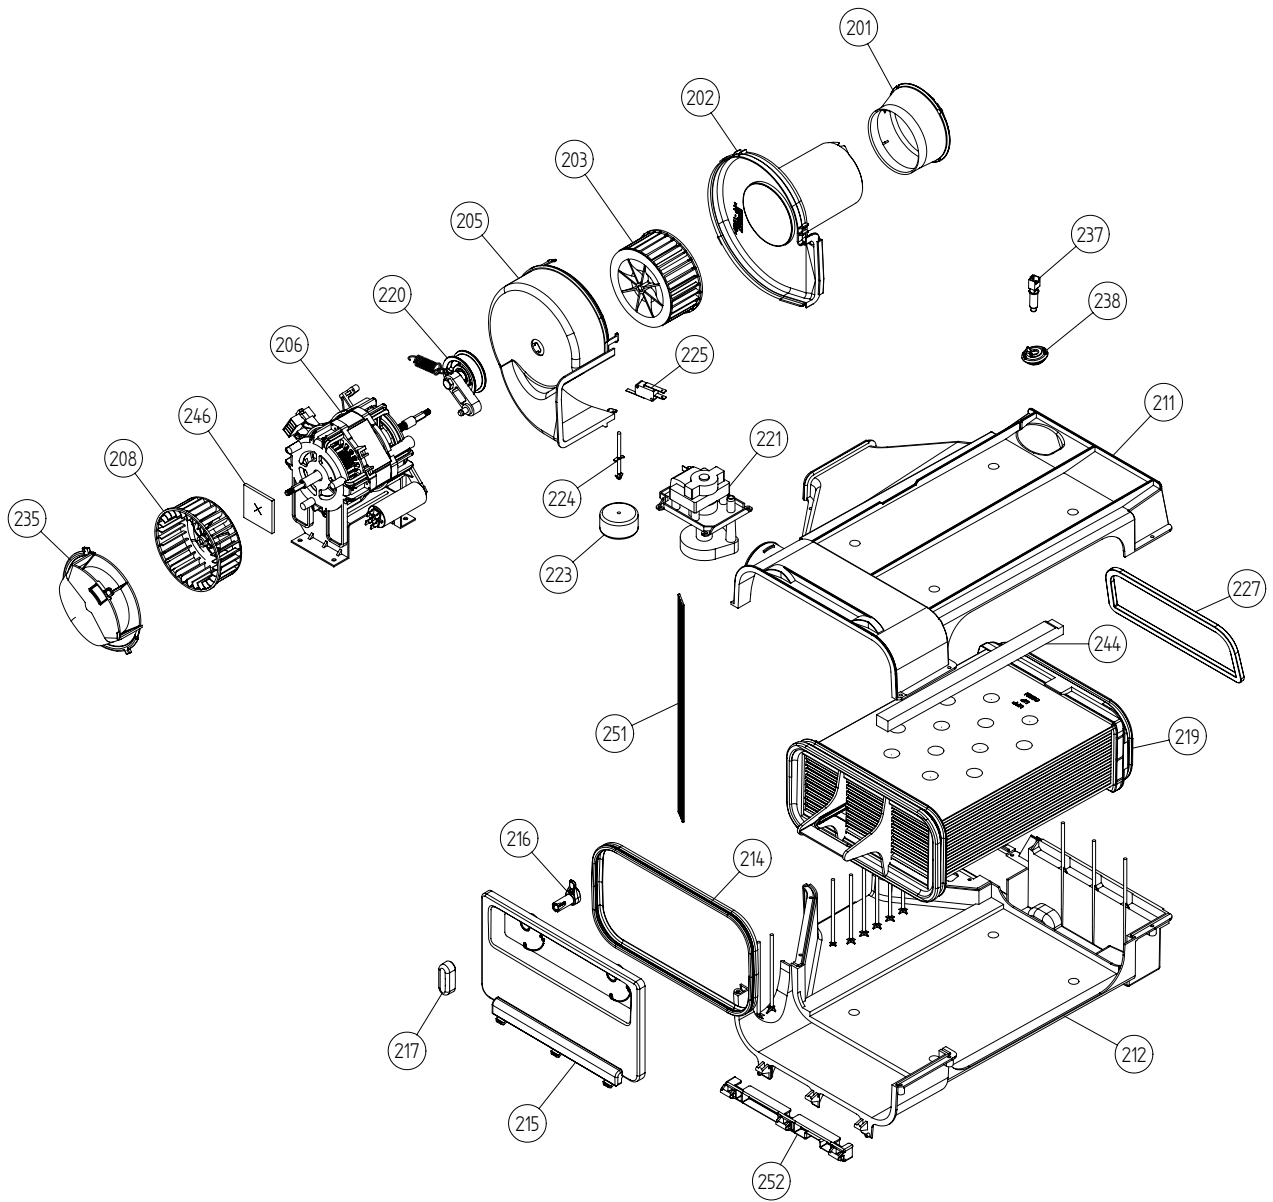

Cabinet

ASKO, T793C US - White (TD60.3)

Pos	Spare part No.	Description	Qty	Comment
101	8061817-0	Top White W600s T700s	1 Pc's	
101-a	8900338	Screw 20 Torx Self Tapping	3 Pc's	
101-b	8901413	Lock Washer laundry tops	2 Pc's	
106	8801174-0	Side Panel Washer 600s	2 Pc's	
107	8061763	Clip Front Plate 600700s	2 Pc's	
108	8061916	CABLE HOLDER WMD20	2 Pc's	
112	8076031-H-0	Front Panel	1 Pc's	
112-a	8900338	Screw 20 Torx Self Tapping	2 Pc's	
112-b	8900327	Screw 20 Torx Self Tapping	4 Pc's	
117	8076077-0	LOCK PUSH/PUSH	1 Pc's	
119	8077511-0	PLINTH CONDENSER	1 Pc's	
123	8076075-0	COVER FOR FAN HOUSING	1 Pc's	
130	8053980	Stacking Bracket All TDs	2 Pc's	Sold by the each
132	8064114	Pair, Holders, TD Feet/Stacking	1 Pc's	
133	8054733	Rubber Hose Accy Drain Cond	1 Pc's	
134	8076336	REAR PANEL OUTER rpl by 8076336-A	1 Pc's	
134-a	8900338	Screw 20 Torx Self Tapping	10 Pc's	
136	8061915	Cable Holder T700	1 Pc's	
136	8079928	HOSE FRAME	2 Pc's	
139	8061618	BASE PAN WMD20	1 Pc's	
140	8059334	Leveling Leg Comp WMD 20	4 Pc's	

Control/Facial Panel

ASKO, T793C US - White (TD60.3)

Pos	Spare part No.	Description	Qty	Comment
401	8080361-0-UL	PANEL T793C ASKO CE	1 Pc's	
402	8079749	O-RING CORD CELLULAR RUBBER	1 Pc's	
411	8080091-0	PUSHBUT. START/STOP PRINTED TD	1 Pc's	
413	8078451-0	PUSHBUTTON MAIN SWITCH	1 Pc's	
419	8079897	SPRING PUSHBUTTON MAIN SWITCH	1 Pc's	
430	8801327	CONTROL UNIT COMPL. TD60.3	1 Pc's	
439	8801324	KNOB JOG DIAL COMPL.	1 Pc's	
442	8801323-UL	BUTTON JOG DIAL COMPL.	1 Pc's	
490	8081181	INSTRUCT. T793C ENGLISH US/CA	1 Pc's	
490	8081182	INSTRUCT. T793C FRENCH US/CA	1 Pc's	
490	8081183	INSTRUCT. T793C SPANISH US/CA	1 Pc's	