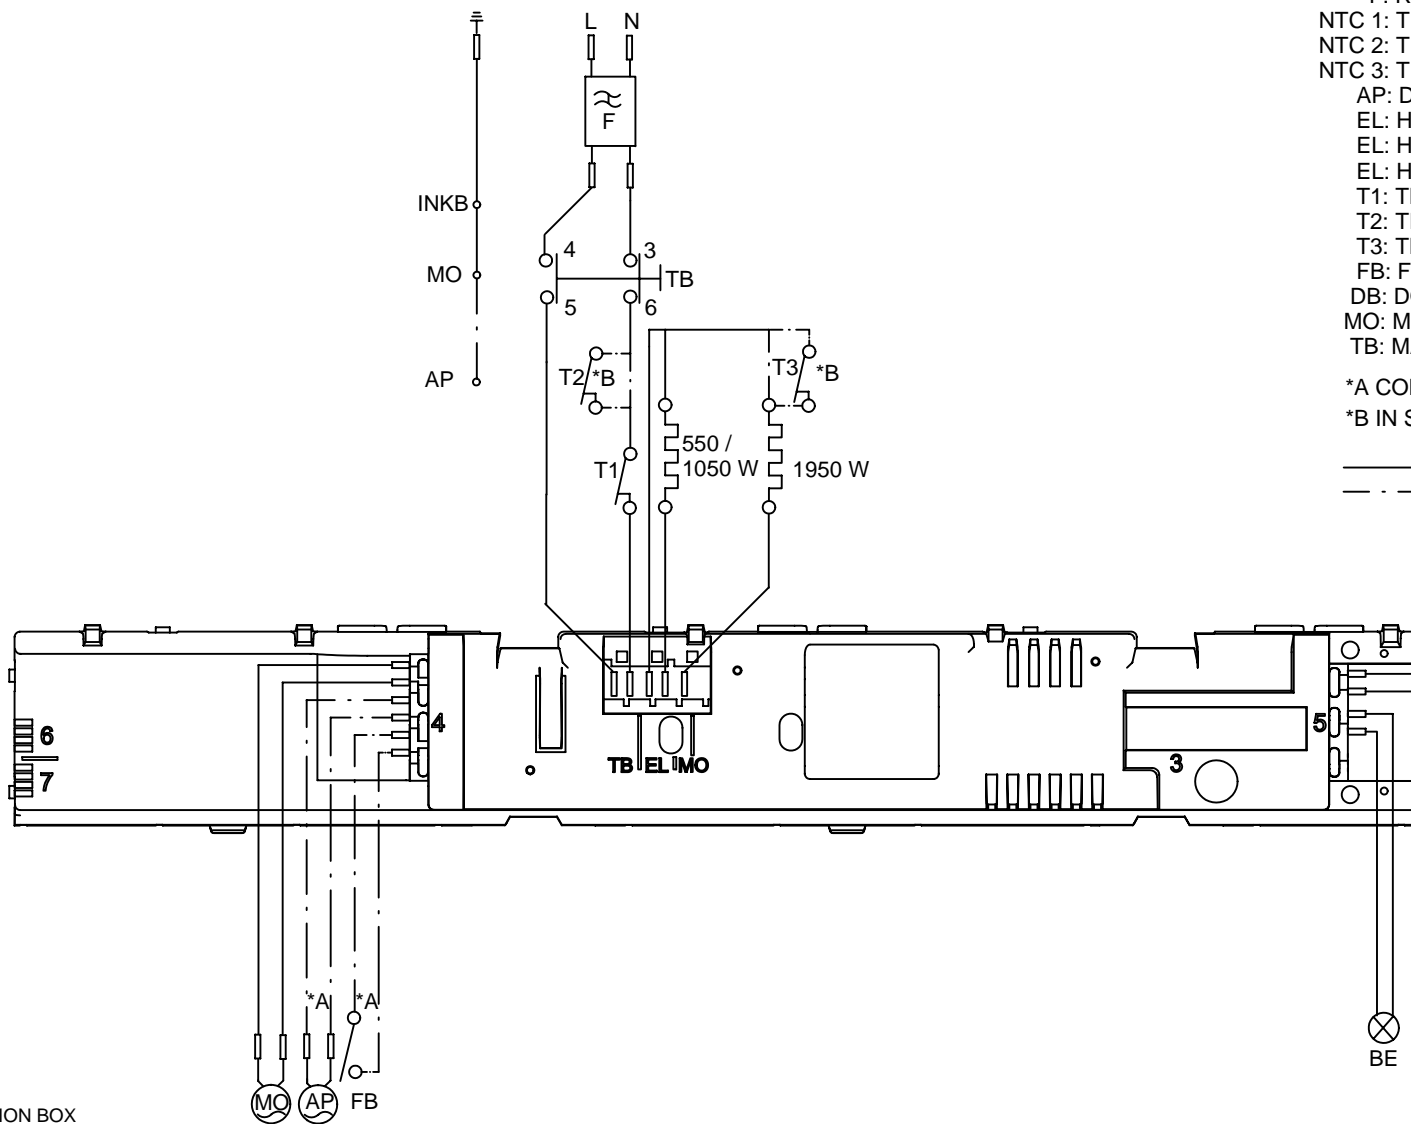

Door & Related Parts

ASKO, T793C US - White (TD60.3)

Pos	Spare part No.	Description	Qty	Comment
601	8076033-0	OUTER DOOR	1 Pc's	
602	8076034-0	DOOR INNER PART	1 Pc's	
605	8077599-0	HINGE UPPER R	1 Pc's	
605-a	8900327	Screw 20 Torx Self Tapping	3 Pc's	
606	8079489-0	HINGE UPPER L	1 Pc's	
606-a	8900327	Screw 20 Torx Self Tapping	3 Pc's	
608	8076032-0	HINGE DOOR LOWER	1 Pc's	
608-a	8901097	Screw Terminal	2 Pc's	
610	8077485-0	LOCK CATCH	1 Pc's	
612	8077494	DOOR SEALING OUTER	1 Pc's	
613	8079750-0	FILTER HOLDER COMPL.	1 Pc's	
614	8065274	Filter bracket T711	1 Pc's	
615	8077490-0	LINT FILTER COMPL.	1 Pc's	
616	8061865-0	Bushing Hinge Pin T700s	2 Pc's	
617	8061953-0	Door Plug T700s	1 Pc's	
618	8079247	SEALING FILTER BRACKET INNER	1 Pc's	
619	8077488-0	DOOR PIN	1 Pc's	
622	8076079-0	COVER FOR LOCK/LOCK HOOK	1 Pc's	

- F: R
- NTC 1: T
- NTC 2: T
- NTC 3: T
- AP: D
- EL: H
- EL: H
- EL: H
- T1: T
- T2: T
- T3: T
- FB: F
- DB: D
- MO: M
- TB: M
- *A CO
- *B IN S