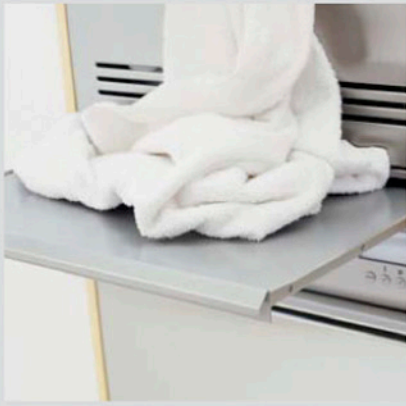

Spare Parts Catalogue

Tumble Dryers \ ASKO 700 Series
Type: TD60.3
Model: T793C US White

Prod. No: 10779310
February 11th 2009

ASKO Appliances Inc.

4001 E Plano Parkway #1004001 E Plano Parkway #100
Plano, Texas 75074