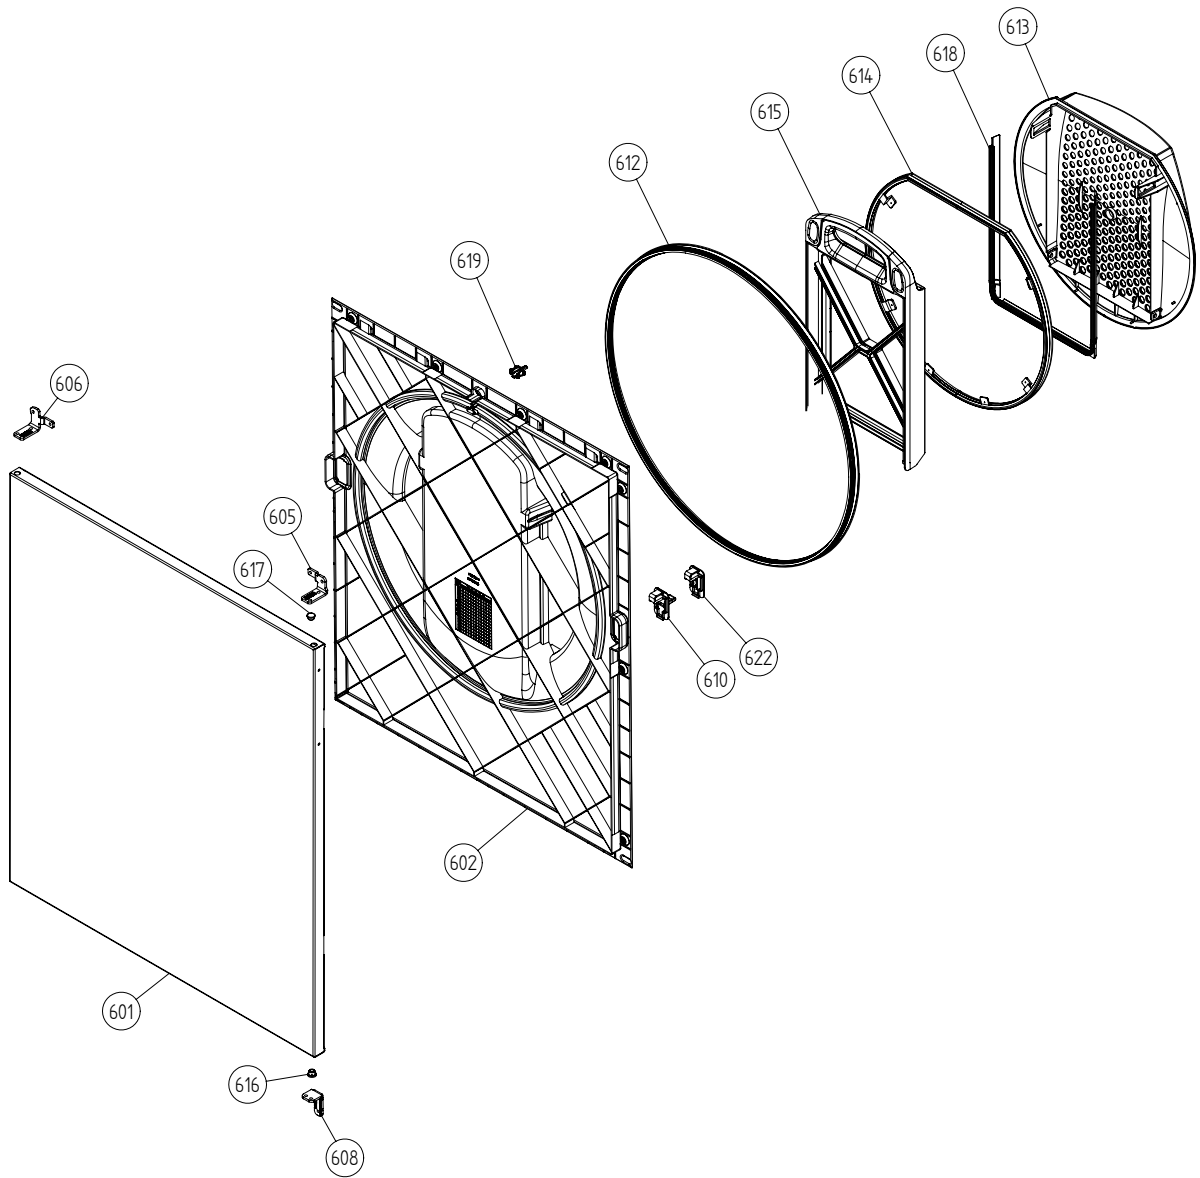

Control/Facial Panel

ASKO, T793 US - SS (TD60.3)

Pos	Spare part No.	Description	Qty	Comment
401	8080371-81-UL	PANEL T793 ASKO CE	1 Pc's	
402	8079749	O-RING CORD CELLULAR RUBBER	1 Pc's	
411	8080091-81	PUSHBUT. START/STOP PRINTED TD	1 Pc's	
413	8078451-81	PUSHBUTTON MAIN SWITCH	1 Pc's	
419	8079897	SPRING PUSHBUTTON MAIN SWITCH	1 Pc's	
430	8801327	CONTROL UNIT COMPL. TD60.3	1 Pc's	
439	8801324	KNOB JOG DIAL COMPL.	1 Pc's	
442	8801323-UL	BUTTON JOG DIAL COMPL.	1 Pc's	
490	8081178	INSTRUCT. T793 ENGLISH US/CA	1 Pc's	
490	8081179	INSTRUCT. T793 FRENCH US/CA	1 Pc's	
490	8081180	INSTRUCT. T793 SPANISH US/CA	1 Pc's	

Upper Section

ASKO, T793 US - SS (TD60.3)

Pos	Spare part No.	Description	Qty	Comment
501	8076029	FRONTBEAM	1 Pc's	
501-a	8900338	Screw 20 Torx Self Tapping	2 Pc's	
501-b	8901413	Lock Washer laundry tops	2 Pc's	
520	8073782	MAIN PUSH SWITCH	1 Pc's	
527	8076202	EMC-FILTER WITH INDUCTOR	1 Pc's	
527-a	8901155	Nut	1 Pc's	
527-b	8901419	Lock Washer	1 Pc's	
529	8079836	CABLE SET P TD	1 Pc's	
529	8079837	CABLE SET T TD	1 Pc's	
529	8079838	CABLE SET BE TD	1 Pc's	
529	8079839	CABLE SET LB TD	1 Pc's	
529	8079841	CABLE SET EL TD	1 Pc's	
529	8079842	CABLE SET MO TD	1 Pc's	
529	8079845	CABLE SET NTC-V TD	1 Pc's	
529	8079846	GROUNDCHAIN V TD	1 Pc's	
530	8077519	BRACKET FOR DOOR SWITCH	1 Pc's	
531	8073836	MICROSWITCH DOOR	1 Pc's	
551	8076324	Connection box T711	1 Pc's	
552	8061033	Subs to 8061455	1 Pc's	
553	8061891	Terminal Block DryerTD 20	1 Pc's	
554	8078291	GROMMET 94793	1 Pc's	
554	8060462	Grommet	1 Pc's	
555	8060463	Lock Nut	1 Pc's	
556	8063756	Cover Terminal block T700s	1 Pc's	
556-a	8901097	Screw Terminal	1 Pc's	