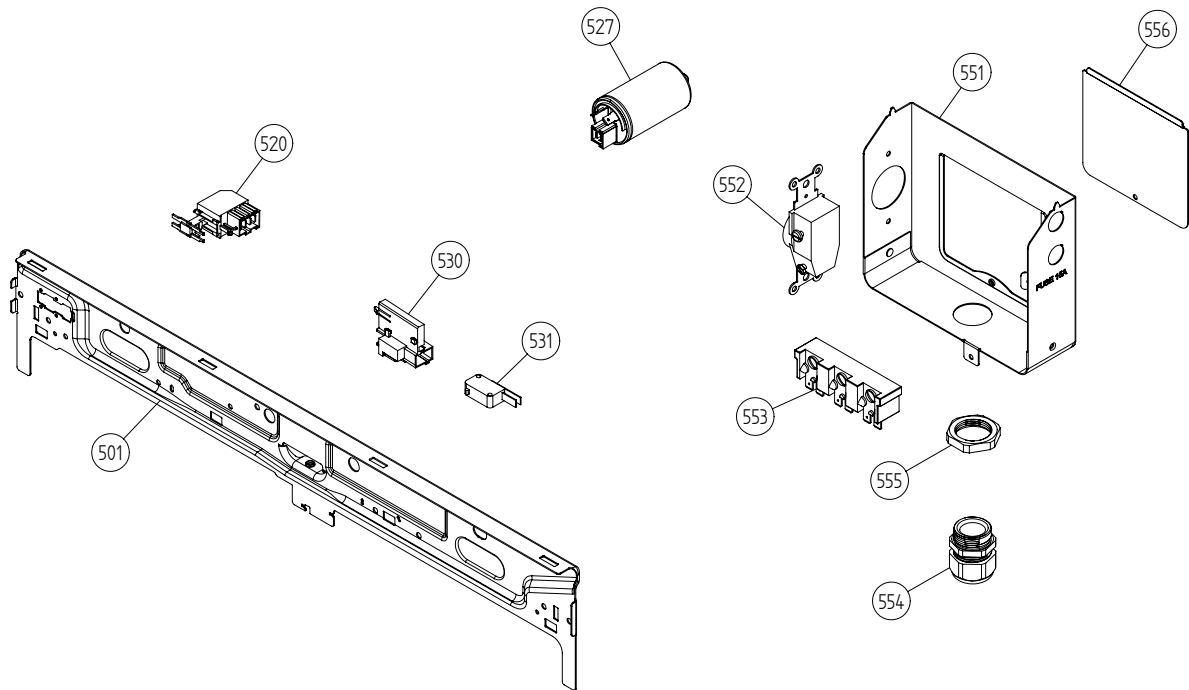

Cylinder & Related Parts

ASKO, T793 US - SS (TD60.3)

Pos	Spare part No.	Description	Qty	Comment
301	8801322	FRONT FRAME COMPL. TD60	1 Pc's	
301-a	8902066	SCREW A2-PTK 35X14 WN1453 PF	4 Pc's	
302	8073830	Halogen Lamp	1 Pc's	
304	8061932-49	Lamp housing lid grey TD21	1 Pc's	
305	8077518	LAMP SOCKET	1 Pc's	
306	8061887	Lamp Chimney	1 Pc's	
309	8052622	Drum Roller Frt TD	2 Pc's	
309-a	8901337	Washer	2 Pc's	
309-b	8901193	Locking Nut	2 Pc's	
309-c	8901028	Screw	2 Pc's	
310	8076224	THERMISTOR	1 Pc's	
311	8052589-49	PADDLE TD	2 Pc's	
311	8052589	PADDLE,TT Repl.By 8052589-49	2 Pc's	
313	8801267	KIT DRIVEBELT+TENSIONER SPRING	1 Pc's	
314	8052632	Bushing Rear Drum 03/05 TD	1 Pc's	
314-a	8901130	SCREW A4-MVBF M8X40 7,9-8,0 HG	1 Pc's	
315	8076335	REAR PANEL INNER TD25	1 Pc's	
317	8064440	Felt sealing rear	1 Pc's	
318	8079449	CYLINDER COMPL. TD	1 Pc's	
318	8079493	CYLINDER COMPL. TD	1 Pc's	
320	8004439	Bearing Dryer Rear Panel All	1 Pc's	
321	8079288	HEATING ELEMENT 3000W	1 Pc's	
321-a	8900369	Screw T25	2 Pc's	
321-b	8901415	LOCK WASHER AZ 5,3 GALV	2 Pc's	
326	8079291	THERMISTOR	1 Pc's	
326	8079737	THERMOSTAT 150C UL	1 Pc's	
326-a	8900327	Screw 20 Torx Self Tapping	1 Pc's	

Control/Facial Panel

ASKO, T793 US - SS (TD60.3)

Pos	Spare part No.	Description	Qty	Comment
401	8080371-81-UL	PANEL T793 ASKO CE	1 Pc's	
402	8079749	O-RING CORD CELLULAR RUBBER	1 Pc's	
411	8080091-81	PUSHBUT. START/STOP PRINTED TD	1 Pc's	
413	8078451-81	PUSHBUTTON MAIN SWITCH	1 Pc's	
419	8079897	SPRING PUSHBUTTON MAIN SWITCH	1 Pc's	
430	8801327	CONTROL UNIT COMPL. TD60.3	1 Pc's	
439	8801324	KNOB JOG DIAL COMPL.	1 Pc's	
442	8801323-UL	BUTTON JOG DIAL COMPL.	1 Pc's	
490	8081178	INSTRUCT. T793 ENGLISH US/CA	1 Pc's	
490	8081179	INSTRUCT. T793 FRENCH US/CA	1 Pc's	
490	8081180	INSTRUCT. T793 SPANISH US/CA	1 Pc's	