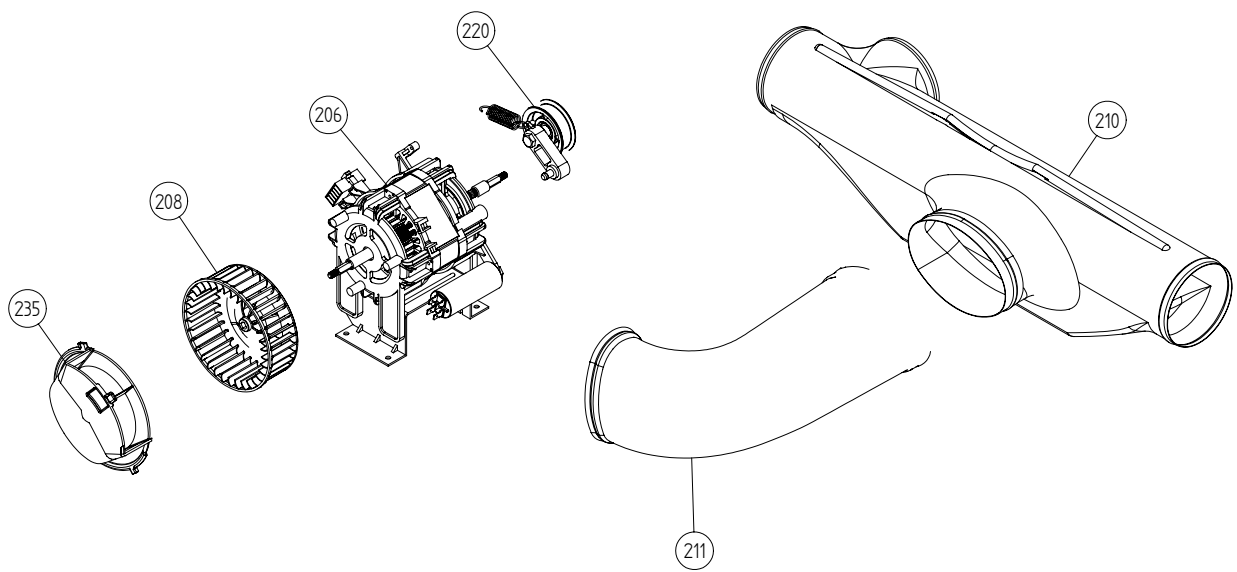

Cabinet

ASKO, T793 US - SS (TD60.3)

Pos	Spare part No.	Description	Qty	Comment
101	8061817-91	TOP COVER FPR	1 Pc's	
101-a	8900338	Screw 20 Torx Self Tapping	3 Pc's	
101-b	8901413	Lock Washer laundry tops	2 Pc's	
106	8801175-91	SIDE PLATE COMPL.LEFT TD20 EXH	1 Pc's	
107	8061763	Clip Front Plate 600700s	2 Pc's	
108	8061916	CABLE HOLDER WMD20	2 Pc's	
112	8076031-91	FRONT	1 Pc's	
112-a	8900338	Screw 20 Torx Self Tapping	2 Pc's	
112-b	8900327	Screw 20 Torx Self Tapping	4 Pc's	
117	8076077-81	LOCK PUSH/PUSH	1 Pc's	
119	8076080-81	PLINTH	1 Pc's	
123	8076075-81	COVER FOR FAN HOUSING	1 Pc's	
127	8052641	Collar Vent Exhaust TD	1 Pc's	
128	8052640-81-UL	Exhaust lid titanium	2 Pc's	
130	8053980	Stacking Bracket All TDs	2 Pc's	Sold by the each
132	8064114	Pair, Holders, TD Feet/Stacking	1 Pc's	
134	8079947	REAR PANEL OUTER PUNCHED TD25	1 Pc's	
134-a	8900338	Screw 20 Torx Self Tapping	10 Pc's	
136	8061915	Cable Holder T700	1 Pc's	
139	8061618	BASE PAN WMD20	1 Pc's	
140	8059334	Leveling Leg Comp WMD 20	4 Pc's	
141	8801175-91	SIDE PLATE COMPL.LEFT TD20 EXH	1 Pc's	
141	8801176-91	SIDE PLATE COMPL.RIGHT TD20EXH	1 Pc's	
142	8801176-91	SIDE PLATE COMPL.RIGHT TD20EXH	1 Pc's	

Lower Section

ASKO, T793 US - SS (TD60.3)

Pos	Spare part No.	Description	Qty	Comment
206	8061895	MOTOR COMPL. 60HZ TD20	1 Pc's	
206-a	8901969	Screw	4 Pc's	
206-a	8080119	CAPACITOR 8UF 450V P2 CLASS	1 Pc's	
206-b	8080119	Motor Capacitor	1 Pc's	
208	8065797	Fan impeller T711	1 Pc's	
210	8052638	T-Tube w/o Recirc holes	1 Pc's	
211	8052639	Exhaust Canal Bend	1 Pc's	
220	8801214	Idler Arm Comp 02/05 TD Repl	1 Pc's	
235	8077484-49	COVER FOR FAN HOUSING	1 Pc's	