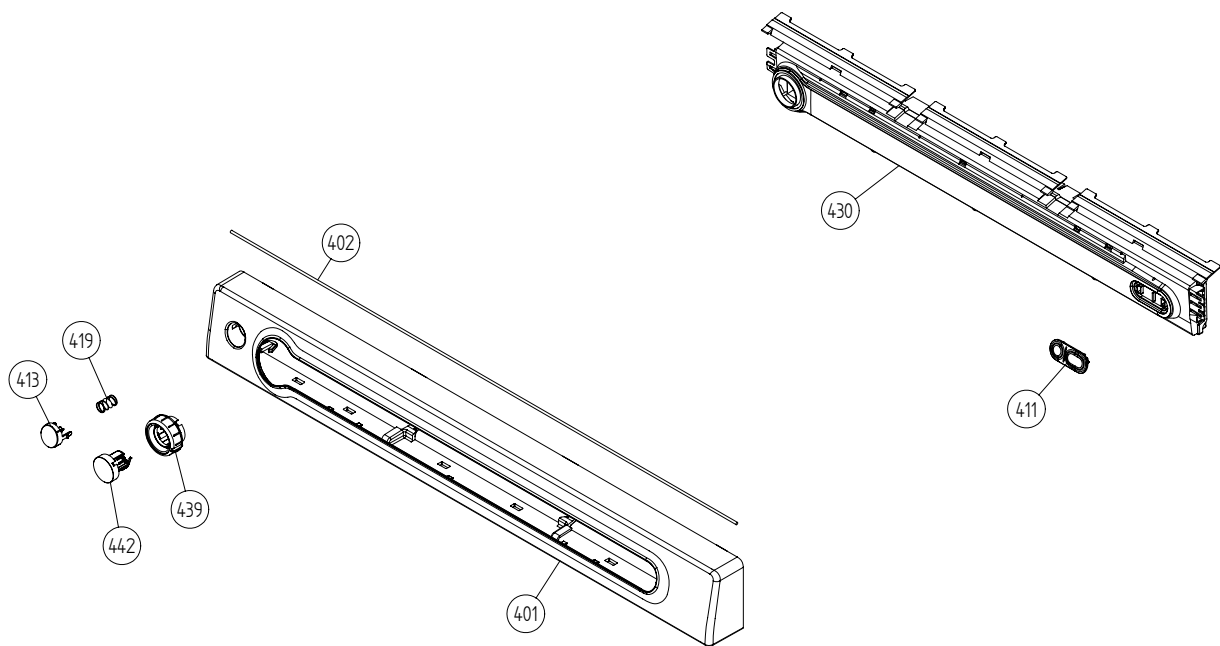

Cylinder & Related Parts

ASKO, T793 US - SS (TD60.3)

Pos	Spare part No.	Description	Qty	Comment
301	8801322	FRONT FRAME COMPL. TD60	1 Pc's	
301-a	8902066	SCREW A2-PTK 35X14 WN1453 PF	4 Pc's	
302	8073830	Halogen Lamp	1 Pc's	
304	8061932-49	Lamp housing lid grey TD21	1 Pc's	
305	8077518	LAMP SOCKET	1 Pc's	
306	8061887	Lamp Chimney	1 Pc's	
309	8052622	Drum Roller Frt TD	2 Pc's	
309-a	8901337	Washer	2 Pc's	
309-b	8901193	Locking Nut	2 Pc's	
309-c	8901028	Screw	2 Pc's	
310	8076224	THERMISTOR	1 Pc's	
311	8052589-49	PADDLE TD	2 Pc's	
311	8052589	PADDLE,TT Repl.By 8052589-49	2 Pc's	
313	8801267	KIT DRIVEBELT+TENSIONER SPRING	1 Pc's	
314	8052632	Bushing Rear Drum 03/05 TD	1 Pc's	
314-a	8901130	SCREW A4-MVBF M8X40 7,9-8,0 HG	1 Pc's	
315	8076335	REAR PANEL INNER TD25	1 Pc's	
317	8064440	Felt sealing rear	1 Pc's	
318	8079449	CYLINDER COMPL. TD	1 Pc's	
318	8079493	CYLINDER COMPL. TD	1 Pc's	
320	8004439	Bearing Dryer Rear Panel All	1 Pc's	
321	8079288	HEATING ELEMENT 3000W	1 Pc's	
321-a	8900369	Screw T25	2 Pc's	
321-b	8901415	LOCK WASHER AZ 5,3 GALV	2 Pc's	
326	8079291	THERMISTOR	1 Pc's	
326	8079737	THERMOSTAT 150C UL	1 Pc's	
326-a	8900327	Screw 20 Torx Self Tapping	1 Pc's