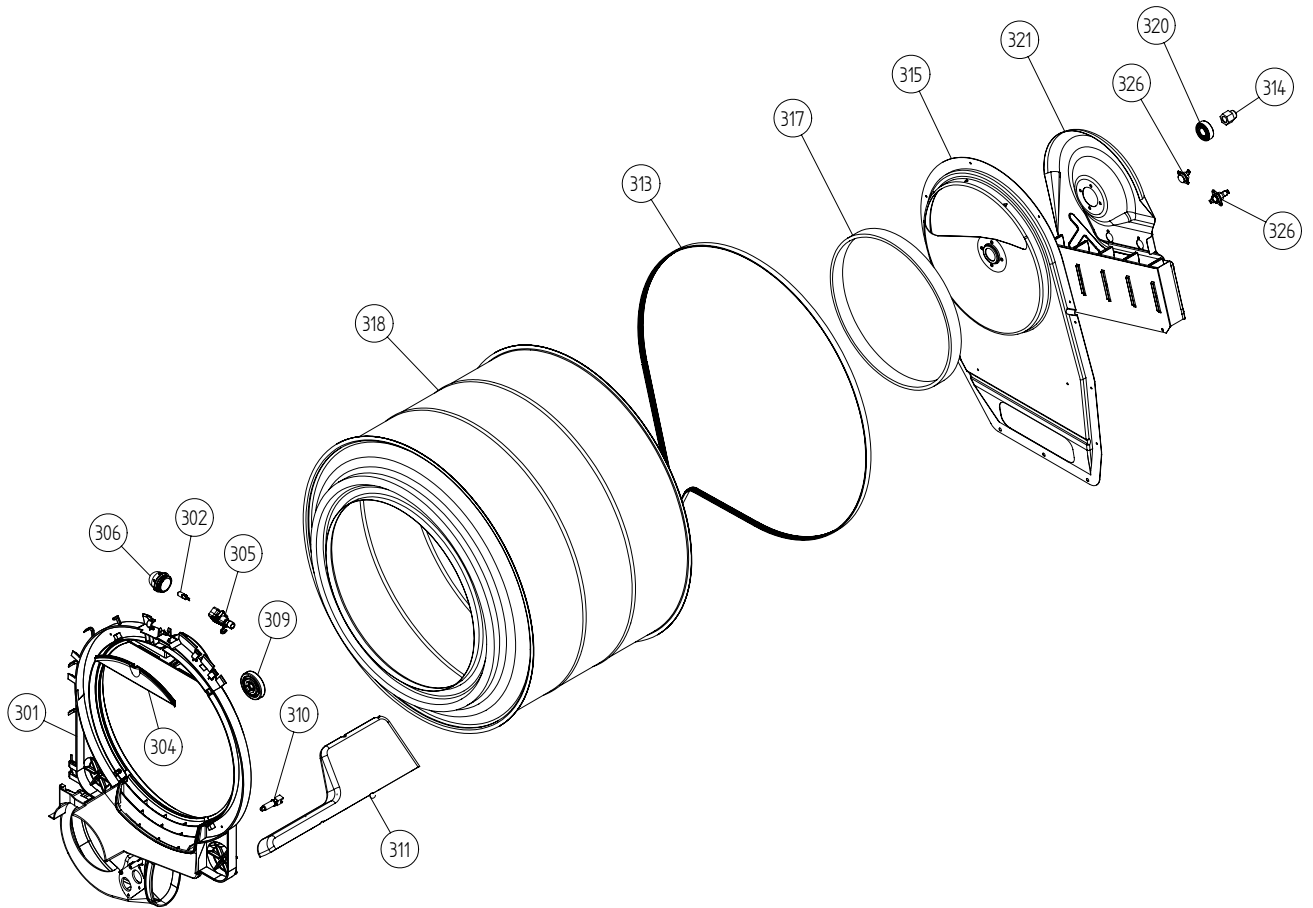

Cabinet

ASKO, T793 US - SS (TD60.3)

Pos	Spare part No.	Description	Qty	Comment
101	8061817-91	TOP COVER FPR	1 Pc's	
101-a	8900338	Screw 20 Torx Self Tapping	3 Pc's	
101-b	8901413	Lock Washer laundry tops	2 Pc's	
106	8801175-91	SIDE PLATE COMPL.LEFT TD20 EXH	1 Pc's	
107	8061763	Clip Front Plate 600700s	2 Pc's	
108	8061916	CABLE HOLDER WMD20	2 Pc's	
112	8076031-91	FRONT	1 Pc's	
112-a	8900338	Screw 20 Torx Self Tapping	2 Pc's	
112-b	8900327	Screw 20 Torx Self Tapping	4 Pc's	
117	8076077-81	LOCK PUSH/PUSH	1 Pc's	
119	8076080-81	PLINTH	1 Pc's	
123	8076075-81	COVER FOR FAN HOUSING	1 Pc's	
127	8052641	Collar Vent Exhaust TD	1 Pc's	
128	8052640-81-UL	Exhaust lid titanium	2 Pc's	
130	8053980	Stacking Bracket All TDs	2 Pc's	Sold by the each
132	8064114	Pair, Holders, TD Feet/Stacking	1 Pc's	
134	8079947	REAR PANEL OUTER PUNCHED TD25	1 Pc's	
134-a	8900338	Screw 20 Torx Self Tapping	10 Pc's	
136	8061915	Cable Holder T700	1 Pc's	
139	8061618	BASE PAN WMD20	1 Pc's	
140	8059334	Leveling Leg Comp WMD 20	4 Pc's	
141	8801175-91	SIDE PLATE COMPL.LEFT TD20 EXH	1 Pc's	
141	8801176-91	SIDE PLATE COMPL.RIGHT TD20EXH	1 Pc's	
142	8801176-91	SIDE PLATE COMPL.RIGHT TD20EXH	1 Pc's	

Lower Section

ASKO, T793 US - SS (TD60.3)

Pos	Spare part No.	Description	Qty	Comment
206	8061895	MOTOR COMPL. 60HZ TD20	1 Pc's	
206-a	8901969	Screw	4 Pc's	
206-a	8080119	CAPACITOR 8UF 450V P2 CLASS	1 Pc's	
206-b	8080119	Motor Capacitor	1 Pc's	
208	8065797	Fan impeller T711	1 Pc's	
210	8052638	T-Tube w/o Recirc holes	1 Pc's	
211	8052639	Exhaust Canal Bend	1 Pc's	
220	8801214	Idler Arm Comp 02/05 TD Repl	1 Pc's	
235	8077484-49	COVER FOR FAN HOUSING	1 Pc's	