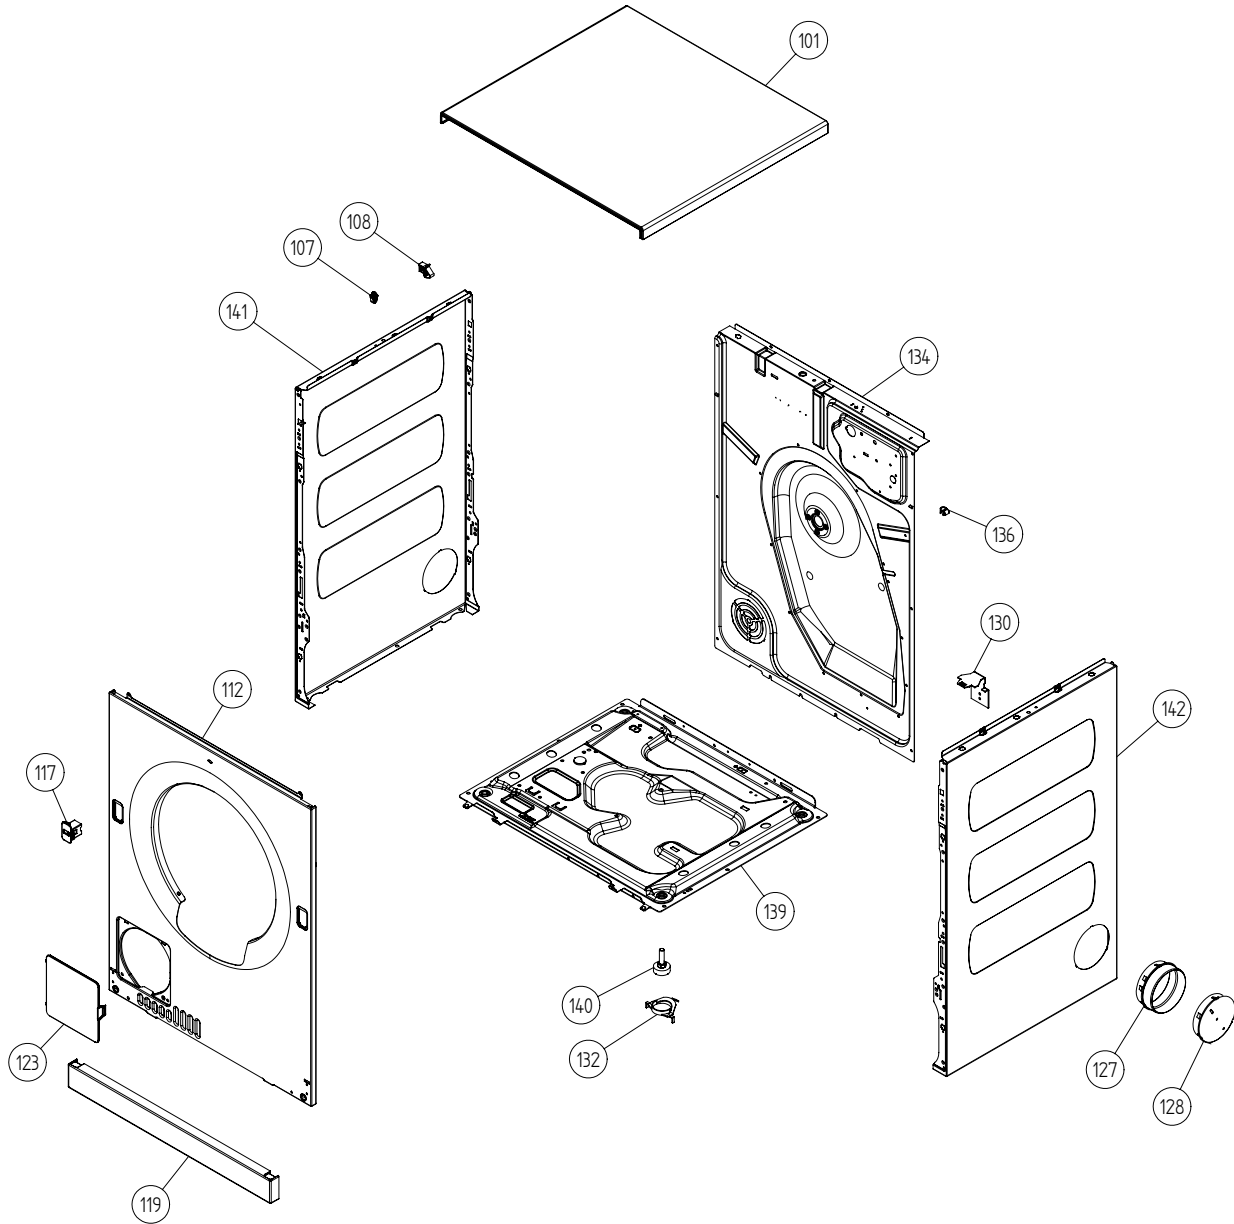

Cabinet

ASKO, T793 US - SS (TD60.3)

Pos	Spare part No.	Description	Qty	Comment
101	8061817-91	TOP COVER FPR	1 Pc's	
101-a	8900338	Screw 20 Torx Self Tapping	3 Pc's	
101-b	8901413	Lock Washer laundry tops	2 Pc's	
106	8801175-91	SIDE PLATE COMPL.LEFT TD20 EXH	1 Pc's	
107	8061763	Clip Front Plate 600700s	2 Pc's	
108	8061916	CABLE HOLDER WMD20	2 Pc's	
112	8076031-91	FRONT	1 Pc's	
112-a	8900338	Screw 20 Torx Self Tapping	2 Pc's	
112-b	8900327	Screw 20 Torx Self Tapping	4 Pc's	
117	8076077-81	LOCK PUSH/PUSH	1 Pc's	
119	8076080-81	PLINTH	1 Pc's	
123	8076075-81	COVER FOR FAN HOUSING	1 Pc's	
127	8052641	Collar Vent Exhaust TD	1 Pc's	
128	8052640-81-UL	Exhaust lid titanium	2 Pc's	
130	8053980	Stacking Bracket All TDs	2 Pc's	Sold by the each
132	8064114	Pair, Holders, TD Feet/Stacking	1 Pc's	
134	8079947	REAR PANEL OUTER PUNCHED TD25	1 Pc's	
134-a	8900338	Screw 20 Torx Self Tapping	10 Pc's	
136	8061915	Cable Holder T700	1 Pc's	
139	8061618	BASE PAN WMD20	1 Pc's	
140	8059334	Leveling Leg Comp WMD 20	4 Pc's	
141	8801175-91	SIDE PLATE COMPL.LEFT TD20 EXH	1 Pc's	
141	8801176-91	SIDE PLATE COMPL.RIGHT TD20EXH	1 Pc's	
142	8801176-91	SIDE PLATE COMPL.RIGHT TD20EXH	1 Pc's	