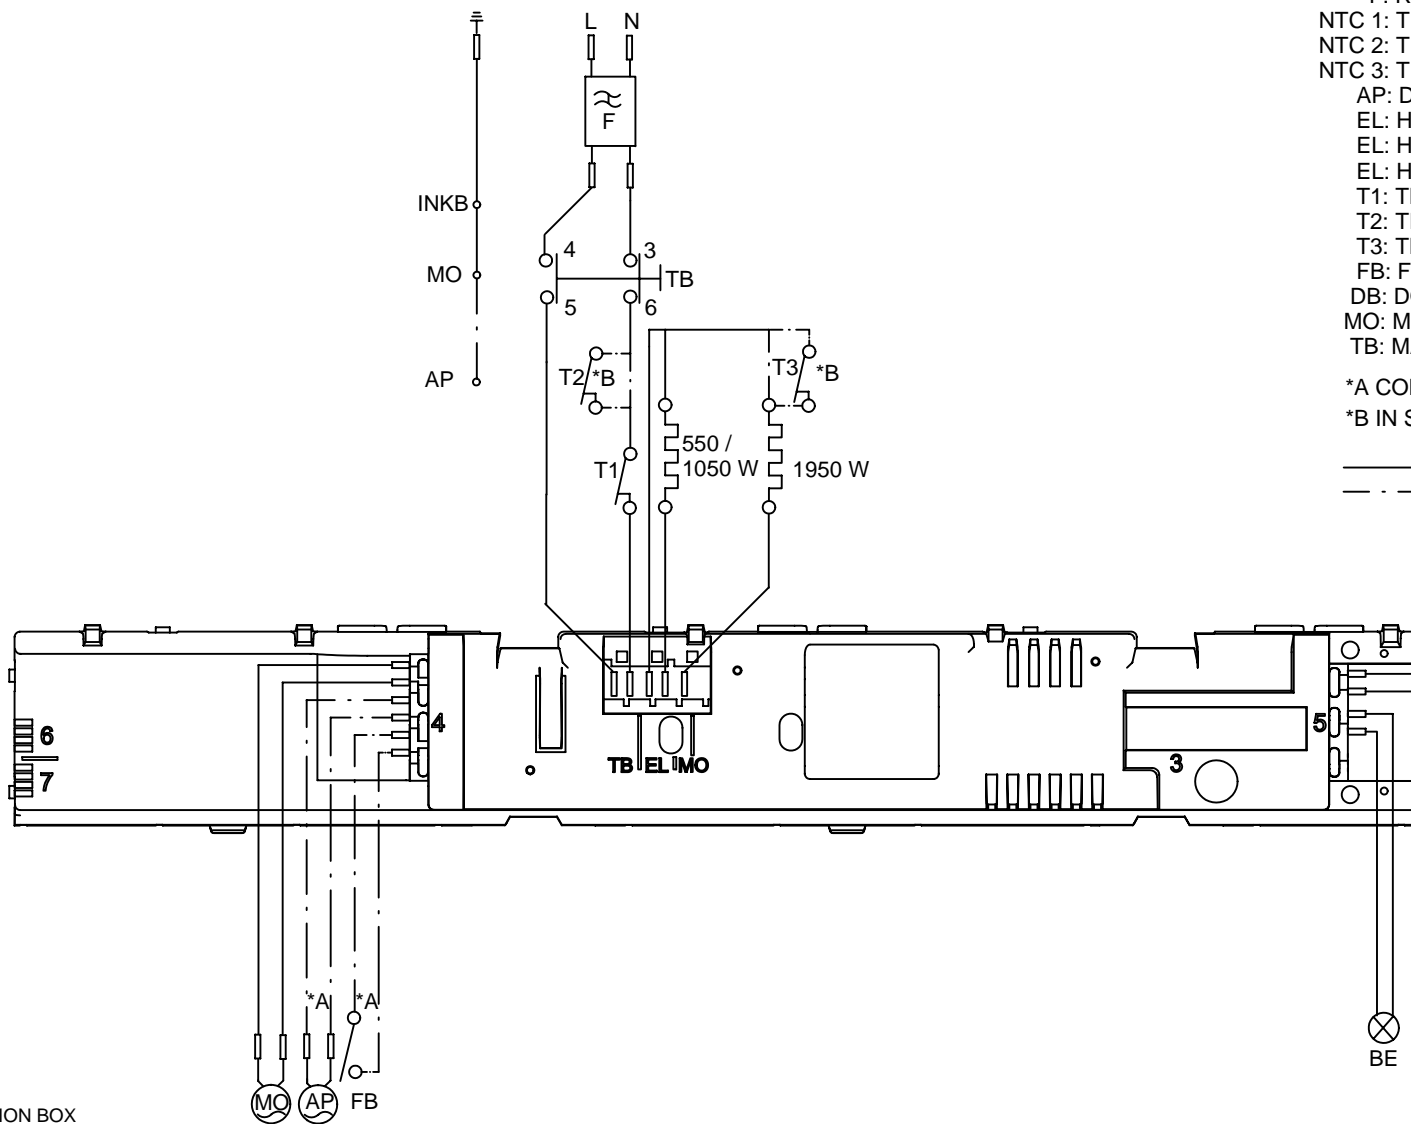

Upper Section

ASKO, T793 US - SS (TD60.3)

Pos	Spare part No.	Description	Qty	Comment
501	8076029	FRONTBEAM	1 Pc's	
501-a	8900338	Screw 20 Torx Self Tapping	2 Pc's	
501-b	8901413	Lock Washer laundry tops	2 Pc's	
520	8073782	MAIN PUSH SWITCH	1 Pc's	
527	8076202	EMC-FILTER WITH INDUCTOR	1 Pc's	
527-a	8901155	Nut	1 Pc's	
527-b	8901419	Lock Washer	1 Pc's	
529	8079836	CABLE SET P TD	1 Pc's	
529	8079837	CABLE SET T TD	1 Pc's	
529	8079838	CABLE SET BE TD	1 Pc's	
529	8079839	CABLE SET LB TD	1 Pc's	
529	8079841	CABLE SET EL TD	1 Pc's	
529	8079842	CABLE SET MO TD	1 Pc's	
529	8079845	CABLE SET NTC-V TD	1 Pc's	
529	8079846	GROUNDCHAIN V TD	1 Pc's	
530	8077519	BRACKET FOR DOOR SWITCH	1 Pc's	
531	8073836	MICROSWITCH DOOR	1 Pc's	
551	8076324	Connection box T711	1 Pc's	
552	8061033	Subs to 8061455	1 Pc's	
553	8061891	Terminal Block DryerTD 20	1 Pc's	
554	8078291	GROMMET 94793	1 Pc's	
554	8060462	Grommet	1 Pc's	
555	8060463	Lock Nut	1 Pc's	
556	8063756	Cover Terminal block T700s	1 Pc's	
556-a	8901097	Screw Terminal	1 Pc's	

- F: R
- NTC 1: T
- NTC 2: T
- NTC 3: T
- AP: D
- EL: H
- EL: H
- EL: H
- T1: T
- T2: T
- T3: T
- FB: F
- DB: D
- MO: M
- TB: M
- *A CO
- *B IN S

CONNECTION BOX
FOR USA & CANADA