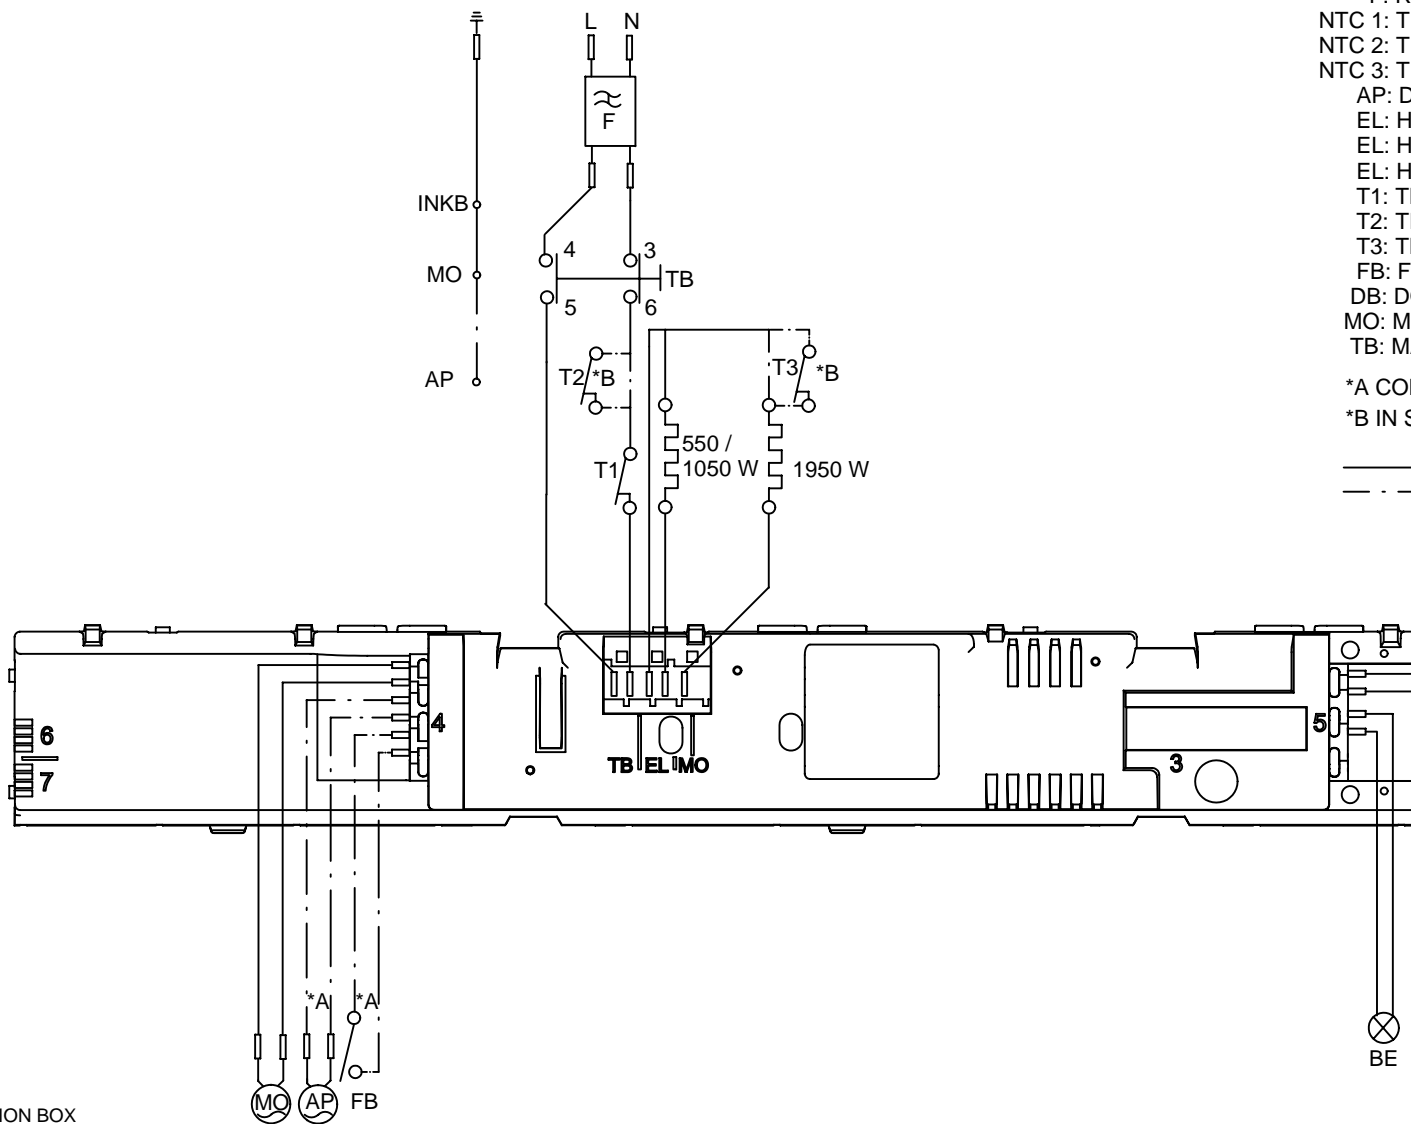

### ASKO, T793 US - White (TD60.3)

Pos	Spare part No.	Description	Qty	Comment
501	8076029	FRONTBEAM	1 Pc's	
501-a	8900338	Screw 20 Torx Self Tapping	2 Pc's	
501-b	8901413	Lock Washer laundry tops	2 Pc's	
520	8073782	MAIN PUSH SWITCH	1 Pc's	
527	8076202	EMC-FILTER WITH INDUCTOR	1 Pc's	
527-a	8901155	Nut	1 Pc's	
527-b	8901419	Lock Washer	1 Pc's	
529	8079836	CABLE SET P TD	1 Pc's	
529	8079837	CABLE SET T TD	1 Pc's	
529	8079838	CABLE SET BE TD	1 Pc's	
529	8079839	CABLE SET LB TD	1 Pc's	
529	8079841	CABLE SET EL TD	1 Pc's	
529	8079842	CABLE SET MO TD	1 Pc's	
529	8079845	CABLE SET NTC-V TD	1 Pc's	
529	8079846	GROUNDCHAIN V TD	1 Pc's	
530	8077519	BRACKET FOR DOOR SWITCH	1 Pc's	
531	8073836	MICROSWITCH DOOR	1 Pc's	
551	8076324	Connection box T711	1 Pc's	
552	8061033	Subs to 8061455	1 Pc's	
553	8061891	Terminal Block DryerTD 20	1 Pc's	
554	8078291	GROMMET 94793	1 Pc's	
554	8060462	Grommet	1 Pc's	
555	8060463	Lock Nut	1 Pc's	
556	8063756	Cover Terminal block T700s	1 Pc's	
556-a	8901097	Screw Terminal	1 Pc's	

- F: R
- NTC 1: T
- NTC 2: T
- NTC 3: T
- AP: D
- EL: H
- EL: H
- EL: H
- T1: T
- T2: T
- T3: T
- FB: F
- DB: D
- MO: M
- TB: M
- \*A CO
- \*B IN S

CONNECTION BOX  
FOR USA & CANADA