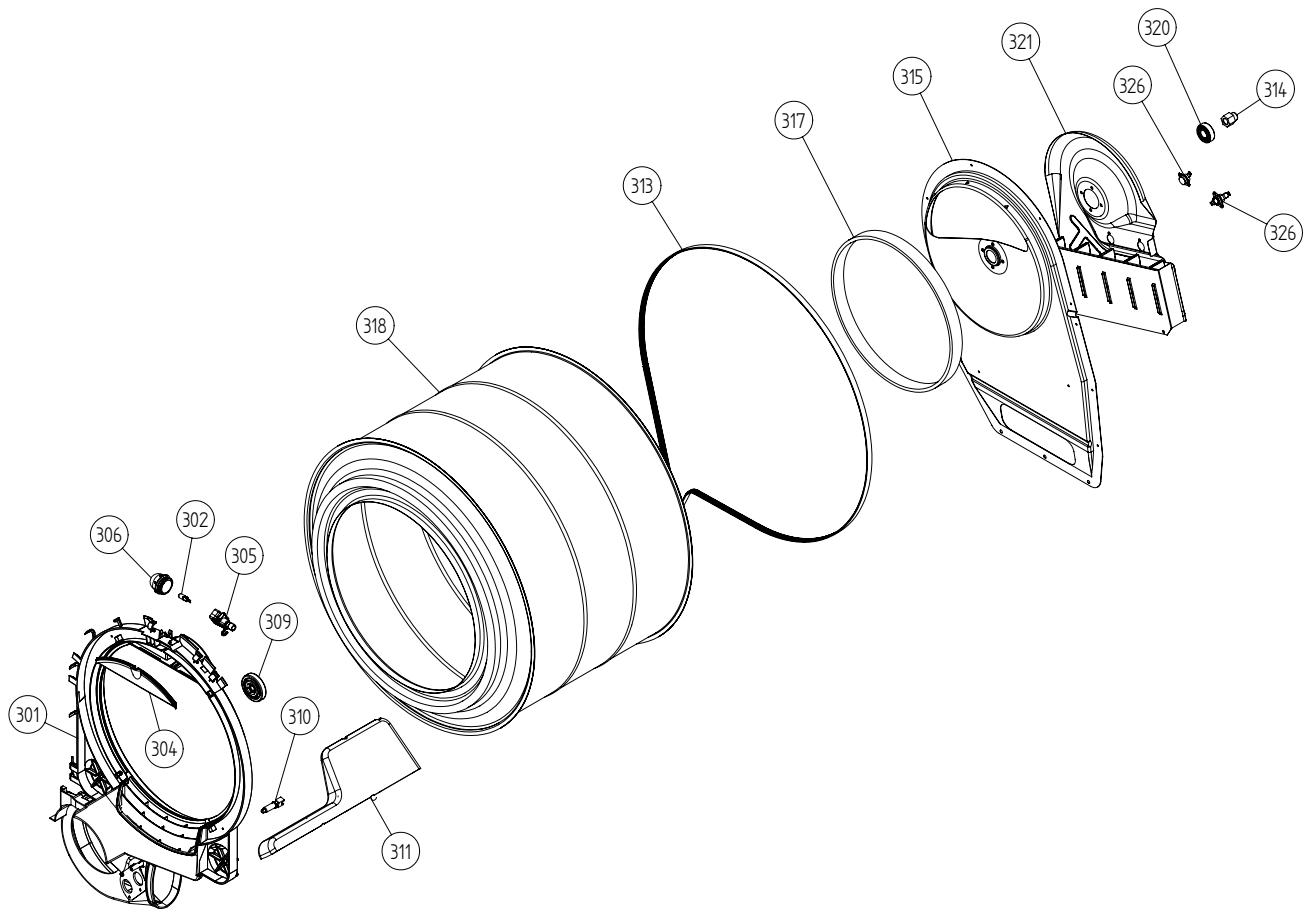

Lower Section

ASKO, T793 US - White (TD60.3)

Pos	Spare part No.	Description	Qty	Comment
206	8061895	MOTOR COMPL. 60HZ TD20	1 Pc's	
206-a	8901969	Screw	4 Pc's	
206-a	8080119	CAPACITOR 8UF 450V P2 CLASS	1 Pc's	
206-b	8080119	Motor Capacitor	1 Pc's	
208	8065797	Fan impeller T711	1 Pc's	
210	8052638	T-Tube w/o Recirc holes	1 Pc's	
211	8052639	Exhaust Canal Bend	1 Pc's	
220	8801214	Idler Arm Comp 02/05 TD Repl	1 Pc's	
235	8077484-49	COVER FOR FAN HOUSING	1 Pc's