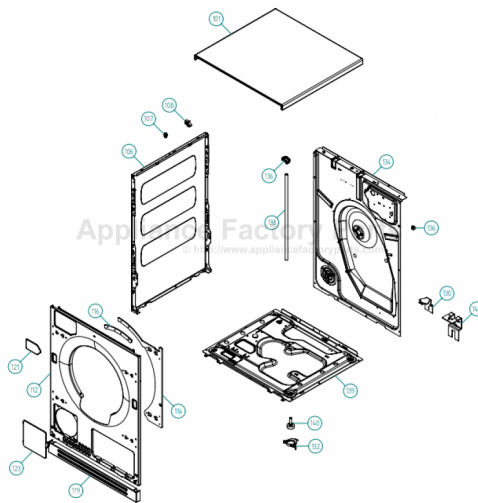

# ASKO T793WH Owner's Manual

[Shop genuine replacement parts for ASKO T793WH](#)

[Find Your ASKO Dryer Parts - Select From 73 Models](#)

----- Manual continues below -----