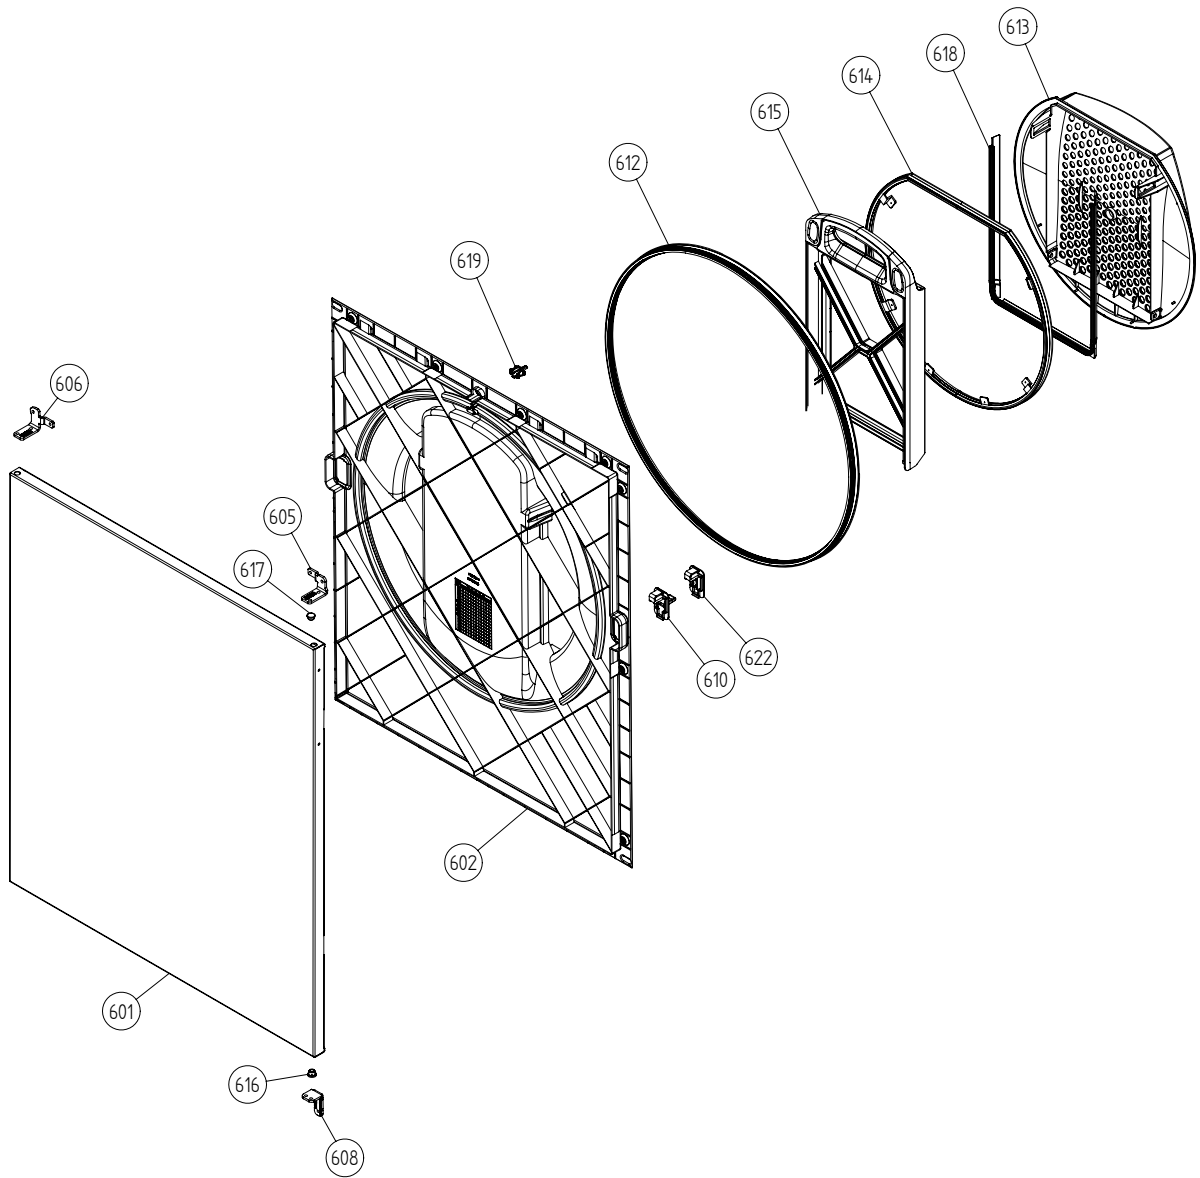

Upper Section

ASKO, T793 US - White (TD60.3)

Pos	Spare part No.	Description	Qty	Comment
501	8076029	FRONTBEAM	1 Pc's	
501-a	8900338	Screw 20 Torx Self Tapping	2 Pc's	
501-b	8901413	Lock Washer laundry tops	2 Pc's	
520	8073782	MAIN PUSH SWITCH	1 Pc's	
527	8076202	EMC-FILTER WITH INDUCTOR	1 Pc's	
527-a	8901155	Nut	1 Pc's	
527-b	8901419	Lock Washer	1 Pc's	
529	8079836	CABLE SET P TD	1 Pc's	
529	8079837	CABLE SET T TD	1 Pc's	
529	8079838	CABLE SET BE TD	1 Pc's	
529	8079839	CABLE SET LB TD	1 Pc's	
529	8079841	CABLE SET EL TD	1 Pc's	
529	8079842	CABLE SET MO TD	1 Pc's	
529	8079845	CABLE SET NTC-V TD	1 Pc's	
529	8079846	GROUNDCHAIN V TD	1 Pc's	
530	8077519	BRACKET FOR DOOR SWITCH	1 Pc's	
531	8073836	MICROSWITCH DOOR	1 Pc's	
551	8076324	Connection box T711	1 Pc's	
552	8061033	Subs to 8061455	1 Pc's	
553	8061891	Terminal Block DryerTD 20	1 Pc's	
554	8078291	GROMMET 94793	1 Pc's	
554	8060462	Grommet	1 Pc's	
555	8060463	Lock Nut	1 Pc's	
556	8063756	Cover Terminal block T700s	1 Pc's	
556-a	8901097	Screw Terminal	1 Pc's