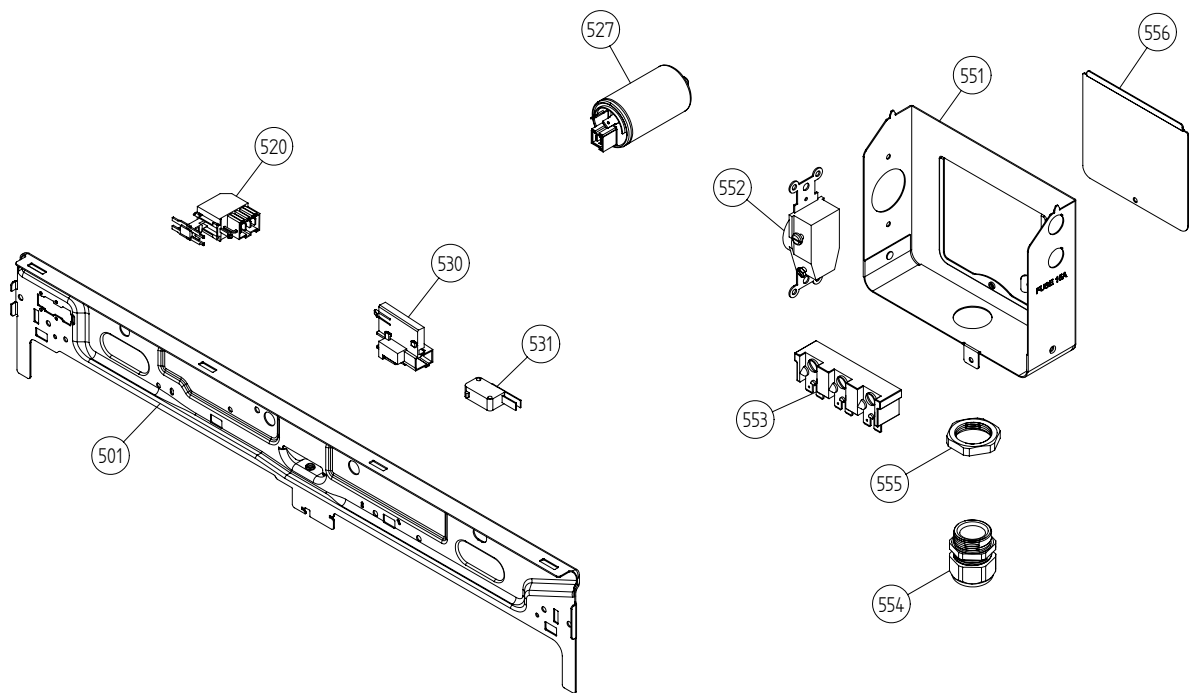

Control/Facial Panel

ASKO, T793 US - White (TD60.3)

Pos	Spare part No.	Description	Qty	Comment
401	8080371-0-UL	PANEL T793 ASKO CE	1 Pc's	
402	8079749	O-RING CORD CELLULAR RUBBER	1 Pc's	
411	8080091-0	PUSHBUT. START/STOP PRINTED TD	1 Pc's	
413	8078451-0	PUSHBUTTON MAIN SWITCH	1 Pc's	
419	8079897	SPRING PUSHBUTTON MAIN SWITCH	1 Pc's	
430	8801327	CONTROL UNIT COMPL. TD60.3	1 Pc's	
439	8801324	KNOB JOG DIAL COMPL.	1 Pc's	
442	8801323-UL	BUTTON JOG DIAL COMPL.	1 Pc's	
490	8081178	INSTRUCT. T793 ENGLISH US/CA	1 Pc's	
490	8081179	INSTRUCT. T793 FRENCH US/CA	1 Pc's	
490	8081180	INSTRUCT. T793 SPANISH US/CA	1 Pc's