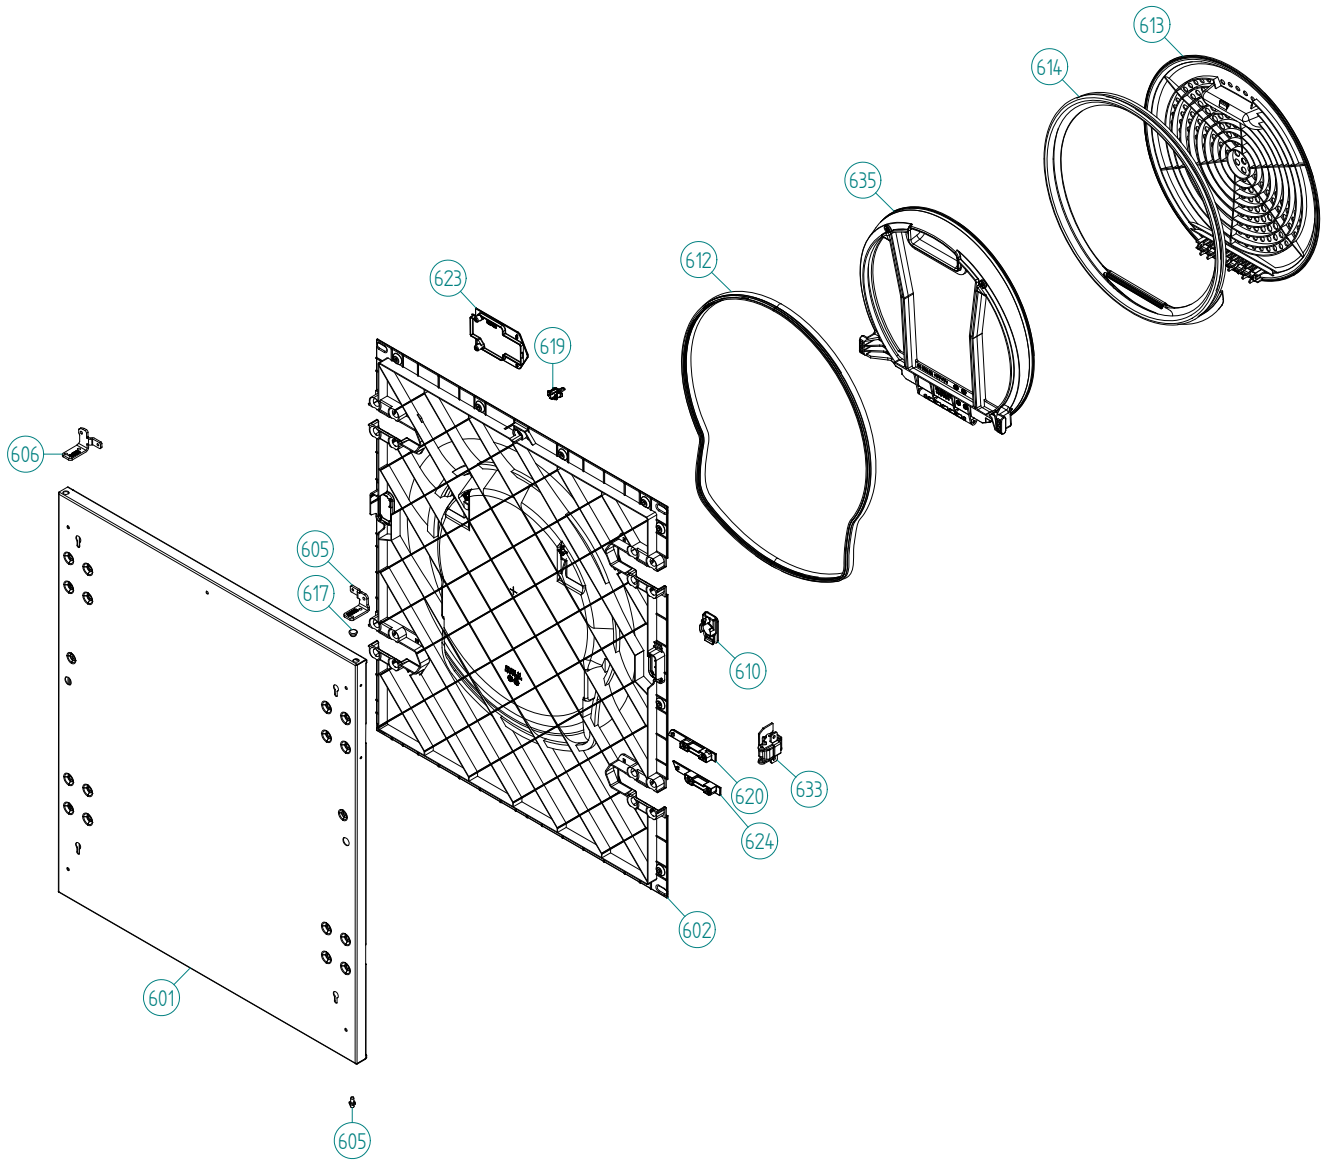

Upper session

ASKO, T794C FI US - Titan (TD70.3)

Pos	Spare part No.	Description	Qty	Comment
501	8076029	FRONTBEAM	1 Pc's	
501-a	8902087	Screw Plastic Housing 20 Torx	1 Pc's	
506	8054072	NIPPLE WATER HOSE	1 Pc's	
507	8088419	RUBBER HOSE 9X13X1145	1 Pc's	
520	8073782	MAIN PUSH SWITCH	1 Pc's	
527	8076202	EMC-FILTER WITH INDUCTOR	1 Pc's	
527-a	8901155	Nut	1 Pc's	
527-b	8901419	Lock Washer	1 Pc's	
529	8079836	CABLE SET P TD UL4	1 Pc's	
529	8090210	CABLE BUNDLE TD70.3 COND.	1 Pc's	
530	8077519	BRACKET FOR DOOR SWITCH	1 Pc's	
531	8073836	MICROSWITCH DOOR	1 Pc's	
551	8076324	Connection box T711	1 Pc's	
552	8061455	Receptacle 05 WMD Connect	1 Pc's	
553	8061891	Terminal Block DryerTD 20	1 Pc's	
554	8060462	Grommet	1 Pc's	
554	8078291	GROMMET 94793	1 Pc's	
555	8060463	Lock Nut	1 Pc's	
556	8063756	Cover Terminal block T700s	1 Pc's	
556-a	8901097	Screw Terminal	1 Pc's	
588	8083019	CABLE SET LB TD UL4	1 Pc's