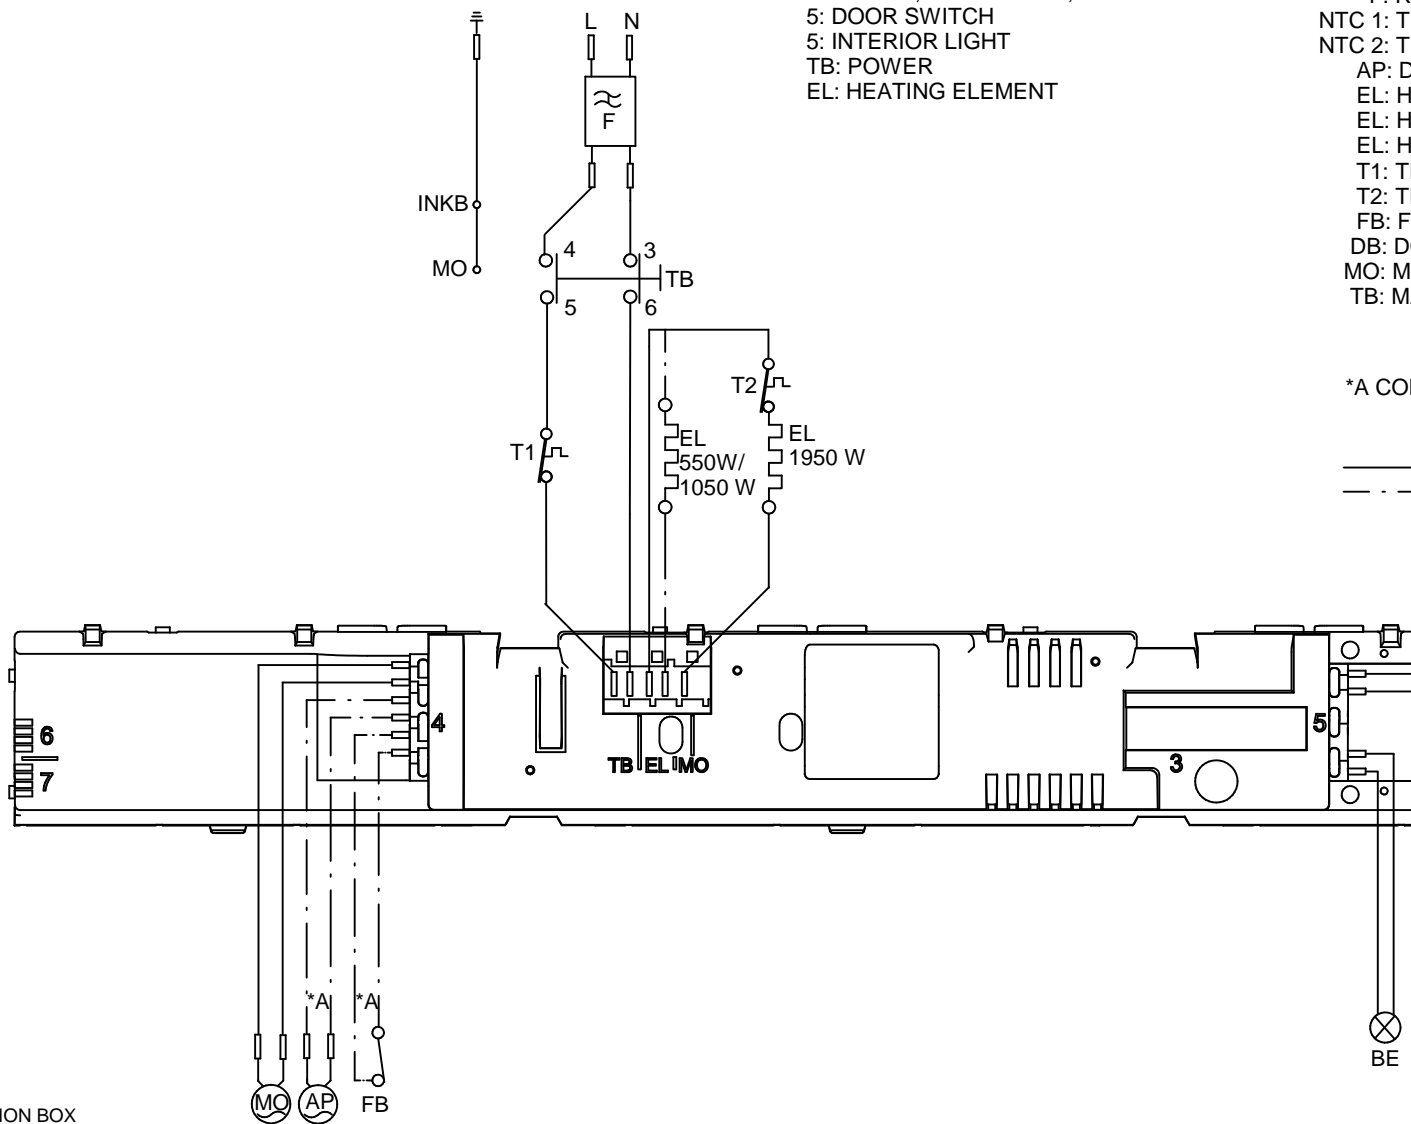

Control Panel

ASKO, T794C FI US - Titan (TD70.3)

Pos	Spare part No.	Description	Qty	Comment
401	8092153-81-UL	PANEL ASKO T794C FI	1 Pc's	
402	8079749	Rubber Seal-Cntrl Panel to Brd	1 Pc's	
408	8080405-81	PUSHBUTTON MENU UL4	1 Pc's	
409	8080406-81	PUSHBUTTON MENU INNER UL4	1 Pc's	
411	8080425-81	PUSHBUTTON START/STOP INT. TD	1 Pc's	
413	8080401-81	PUSHBU. MAIN SWITCH INTEGR.UL4	1 Pc's	
419	8079897	SPRING PUSHBUTTON MAIN SWITCH	1 Pc's	
430	8801501	CONTROL UNIT COMPL. TD70.3 INT	1 Pc's	
490	8094025	INSTRUCT. T794C FI ENG. US/CA	1 Pc's	
490	8094026	INSTRUCT. T794C FI FRE. US/CA	1 Pc's	

Outer Door

ASKO, T794C FI US - Titan (TD70.3)

Pos	Spare part No.	Description	Qty	Comment
601	8076033-P-81	Outer Door	1 Pc's	
602	8082111-P-49	DOOR INNER PART INTEGRATED	1 Pc's	
605	8077599-81	HINGE UPPER R	1 Pc's	
605-a	8900327	Screw 20 Torx Self Tapping	2 Pc's	
605-b	8901097	Screw Terminal	1 Pc's	
605-c	8061804	HINGE PIN	1 Pc's	
606	8079489-81	HINGE UPPER L	1 Pc's	
606-a	8900327	Screw 20 Torx Self Tapping	2 Pc's	
606-b	8901097	Screw Terminal	1 Pc's	
606-c	8061804	HINGE PIN	1 Pc's	
610	8080934-49	MAGNET LOCK COMPL.	1 Pc's	
610-a	8902087	Screw Plastic Housing 20 Torx	1 Pc's	
612	8087917	SEALING INNER DOOR	1 Pc's	
613	8083220-49	FILTER HOLDER GREY	1 Pc's	
614	8087916	SEALING FILTER HOLDER	1 Pc's	
617	8061953-81	Door Plug Titanium	2 Pc's	
619	8077488-49	DOOR PIN	1 Pc's	
620	8077512-49	COVER 2 HINGE INNER DOOR INTE.	2 Pc's	
623	8077499-49	COVER FOR INNER DOOR INTEGR.	1 Pc's	
623-a	8902072	SCREW PT KB40X10 WN1442 GALV	1 Pc's	
624	8077500-49	COVER 1 HINGE INNER DOOR INTE.	2 Pc's	
633	8077497	HINGE INTEGRATED	1 Pc's	
633-a	8079877	SCREW MFT 8.8 M5X10 FZB	3 Pc's	
633-b	8902133	Screw	4 Pc's	
635	8801511	LINT FILTER COMPL. TD70	1 Pc's	

RESISTA
VALUES
COMPON

F: R
NTC 1: T
NTC 2: T
AP: D
EL: H
EL: H
EL: H
T1: T
T2: T
FB: F
DB: D
MO: M
TB: M

*A CO

CABLE POSITIONS

- 1: THERMISTOR
- 4: MOTOR, DRAIN PUMP, FLOAT SWITCH
- 5: DOOR SWITCH
- 5: INTERIOR LIGHT
- TB: POWER
- EL: HEATING ELEMENT