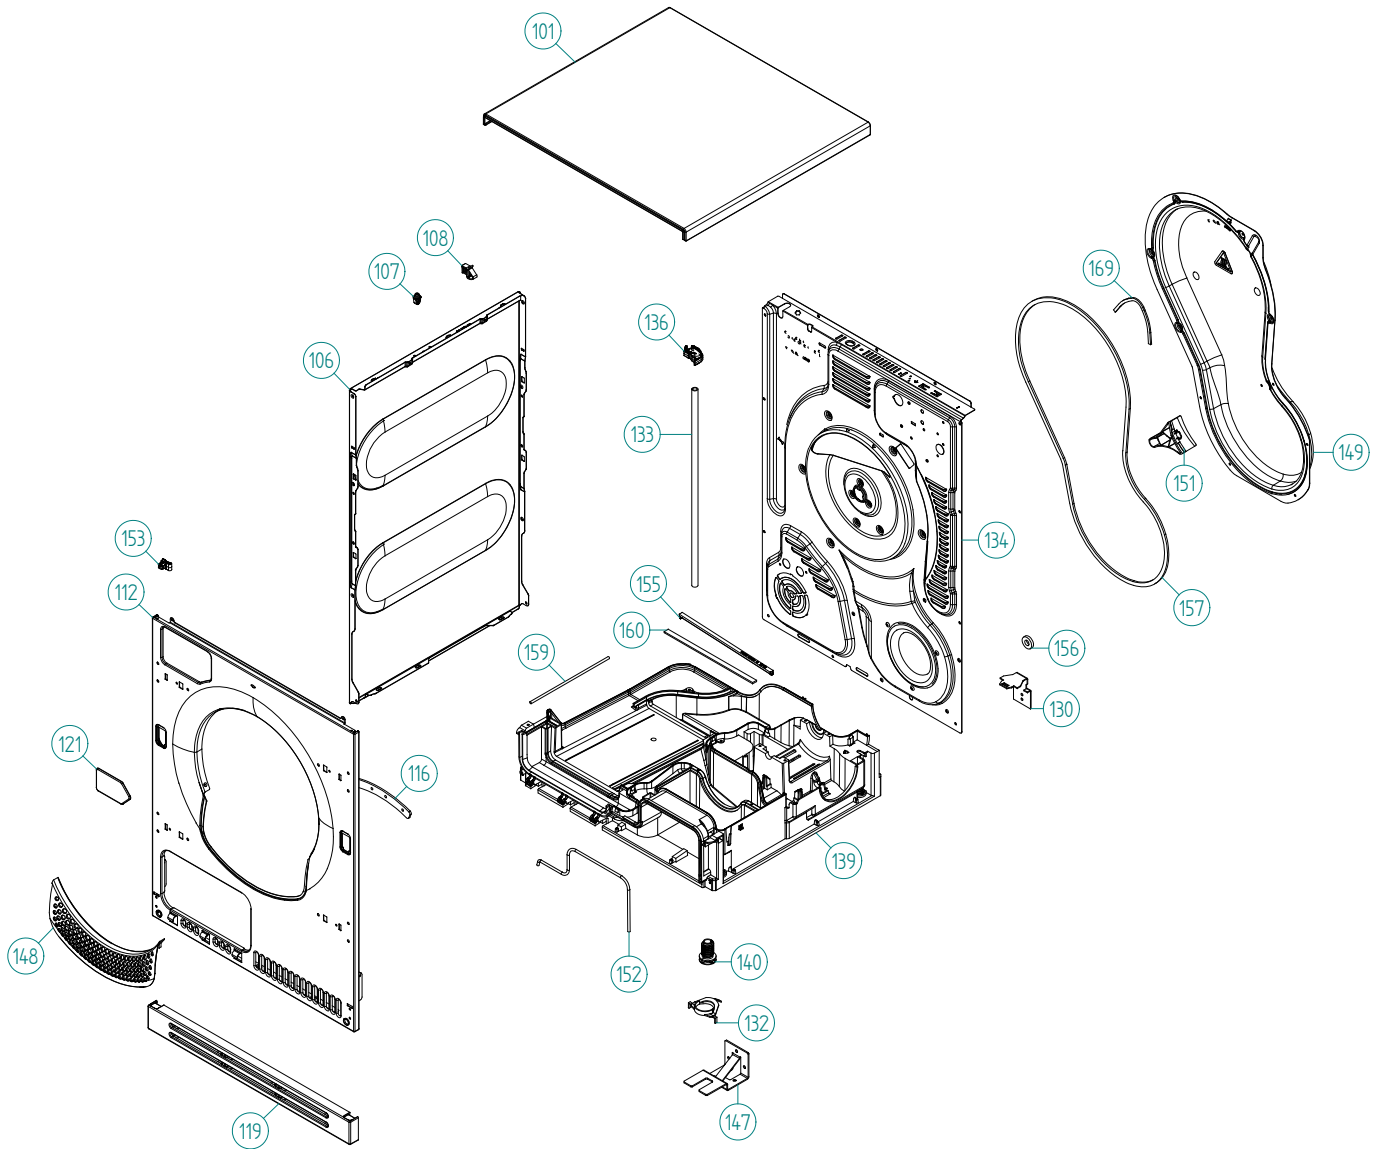

Outer Casing

ASKO, T794C FI US - Titan (TD70.3)

Pos	Spare part No.	Description	Qty	Comment
101	8061817-81	Top WM50 titanium	1 Pc's	
101-a	8902362	Screw 20 Torx Self Tapping	3 Pc's	
101-b	8901413	Lock Washer laundry tops	2 Pc's	
106	8082134-81	SIDE PANEL GREY METALLIC	2 Pc's	
106-a	8902087	Screw Plastic Housing 20 Torx	2 Pc's	
107	8061763	Clip Front Plate 600700s	3 Pc's	
108	8061916	CABLE HOLDER WMD20	2 Pc's	
112	8082109-HP-81	FRONT PANEL TD70 GREY METALLIC	1 Pc's	
116	8080104	REINFORCEMENT JOINT INTEGRATED	1 Pc's	
119	8077511-81	Condenser Cover	1 Pc's	
121	8077498-81	COVER FOR FRONT INTEGRATED	2 Pc's	
130	8053980	Stacking Bracket All TDs	1 Pc's	
130-a	8900327	Screw 20 Torx Self Tapping	1 Pc's	
132	8064114	Pair, Holders, TD Feet/Stacking	1 Pc's	
133	8054733	Rubber Hose Accy Drain Cond	1 Pc's	
134	8082112-C	REAR PANEL	1 Pc's	
134-a	8901971	SCREW C1-PTK 35X14 WN1453 T15	2 Pc's	
134-b	8902362	SCREW RTK ST 4,2X9,5 FZB WAX.	6 Pc's	
134-c	8902087	Screw Plastic Housing 20 Torx	3 Pc's	
136	8079928	HOSE FRAME	1 Pc's	
136	8082459	HOSE CLIP	1 Pc's	
139	8082103	BASE UL4	1 Pc's	
140	8082296	PLASTIC FOOT	4 Pc's	
147	8081935	TIP GUARD WMD60	2 Pc's	
148	8801540-49	Decor Cover Front Frame Kit TD70	1 Pc's	
149	8082113-B	PANEL REAR COVER	1 Pc's	
149-a	8902362	SCREW RTK ST 4,2X9,5 FZB WAX.	10 Pc's	
151	8082114	INSERT REAR COVER	1 Pc's	
152	8090337	SEALING FRONTPANEL-EXT.INLET	1 Pc's	
153	8083205	SNAP-IN BRACKET FRONT PANEL	4 Pc's	
155	8082457	COVER DRAINING DITCH	1 Pc's	
156	8094236	SEALING DRAINING PIPE	1 Pc's	
157	8094235	SEAL. STRIP W. ADHE. 9X4 SILI.	1 Pc's	
159	8082311	SEALING INT.-EXT.AIR CONDENSE	1 Pc's	
160	8092325	SEALING COVER DRAINING DITCH	1 Pc's	
169	8094312	ADHESIVE SEAL. STRIP 2X6 SILI.	1 Pc's	