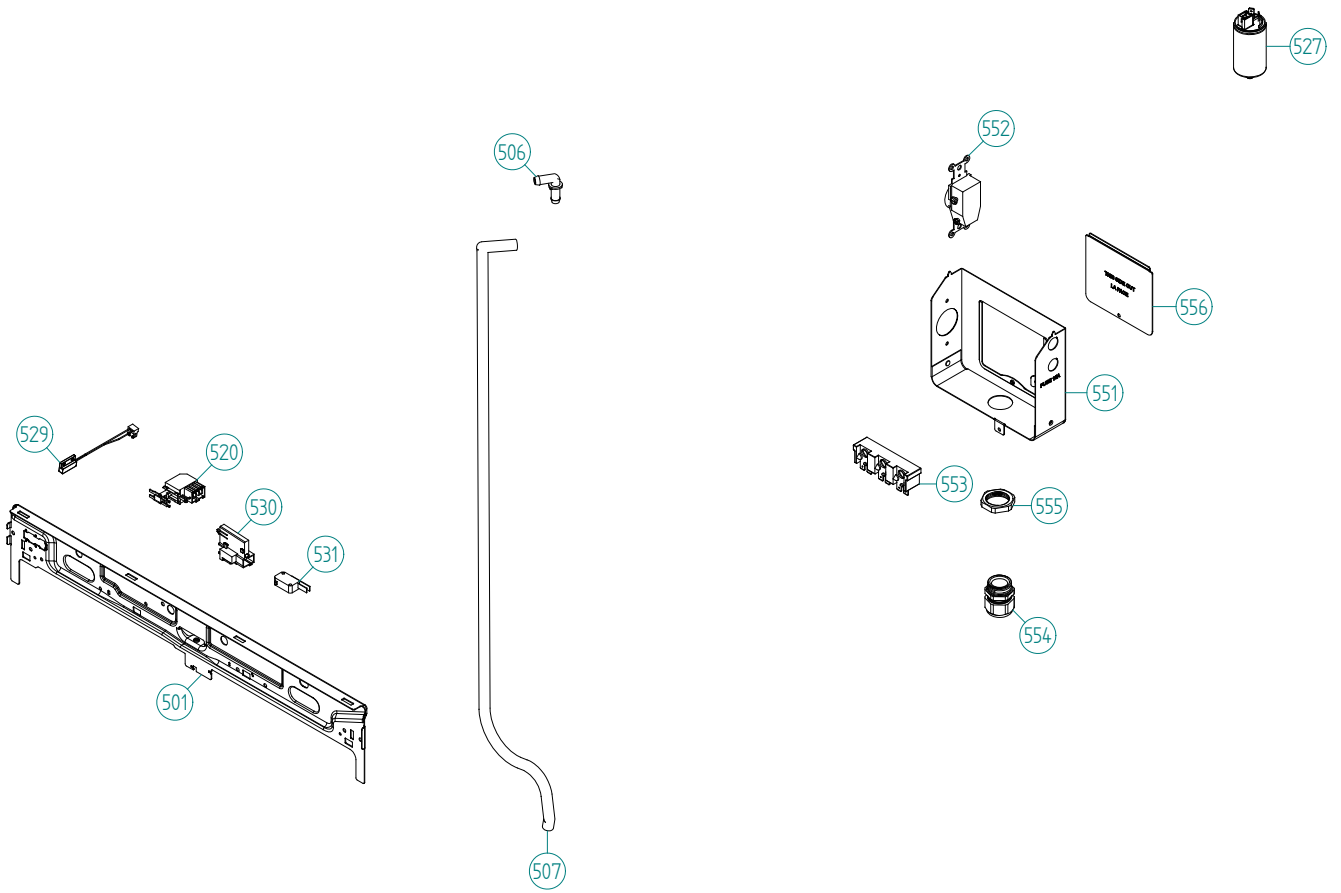

Cylinder and related parts

ASKO, T794C FI US - Titan (TD70.3)

Pos	Spare part No.	Description	Qty	Comment
301	8801494	Front Frame w/Felt Seal TD70	1 Pc's	
301-a	8901971	SCREW C1-PTK 35X14 WN1453 T15	4 Pc's	
301-b	8090949	SEALING STRIP FRONT FRAME	1 Pc's	
306	8084649	LED-LIGHT COMPL.	1 Pc's	
309	8093182	Drum Roller Frt TD	2 Pc's	
309-a	8901337	Washer	2 Pc's	
309-b	8901193	Locking Nut	2 Pc's	
309-c	8901031	SCREW BUFO 8.8 8X40 GALV	2 Pc's	
310	8083344	THERMISTOR TD	1 Pc's	
311	8052589-49	PADDLE TD	2 Pc's	
311-a	8902099	Screw	5 Pc's	
313	8082133	BELT DRYER TD70	1 Pc's	
314	8082453	BEARING BUSHING SHORT	1 Pc's	
314-a	8088429	SCREW M8 A4 T40	1 Pc's	
317	8094481	FELTSEALING REAR	1 Pc's	
318	8091023-R	CYLINDER COMPL. TD	1 Pc's	
320	8004439	Bearing Dryer Rear Panel All	1 Pc's	
321	8091590	HEATING ELEMENT 2500W UL4	1 Pc's	
323	8090224	THERMOSTAT 110 TD	1 Pc's	
324	8090274	THERMOSTAT 135 MANUEL RESET UL	1 Pc's	
349	8082126	BEARING BRACKET	1 Pc's	
349-a	8902362	SCREW RTK ST 4,2X9,5 FZB WAX.	3 Pc's	
352	8902365	FLANGE NUT DIN6926 KL.8 M6 FZB	1 Pc's	
353	8082464	NUT BEARING LOCK	1 Pc's	
354	8082467	CABLE HOLDER HEATING ELEMENT	1 Pc's	

Control Panel

ASKO, T794C FI US - Titan (TD70.3)

Pos	Spare part No.	Description	Qty	Comment
401	8092153-81-UL	PANEL ASKO T794C FI	1 Pc's	
402	8079749	Rubber Seal-Cntrl Panel to Brd	1 Pc's	
408	8080405-81	PUSHBUTTON MENU UL4	1 Pc's	
409	8080406-81	PUSHBUTTON MENU INNER UL4	1 Pc's	
411	8080425-81	PUSHBUTTON START/STOP INT. TD	1 Pc's	
413	8080401-81	PUSHBU. MAIN SWITCH INTEGR.UL4	1 Pc's	
419	8079897	SPRING PUSHBUTTON MAIN SWITCH	1 Pc's	
430	8801501	CONTROL UNIT COMPL. TD70.3 INT	1 Pc's	
490	8094025	INSTRUCT. T794C FI ENG. US/CA	1 Pc's	
490	8094026	INSTRUCT. T794C FI FRE. US/CA	1 Pc's	