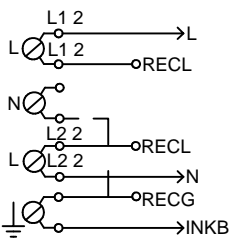

CONNECTION BOX
FOR USA & CANADA