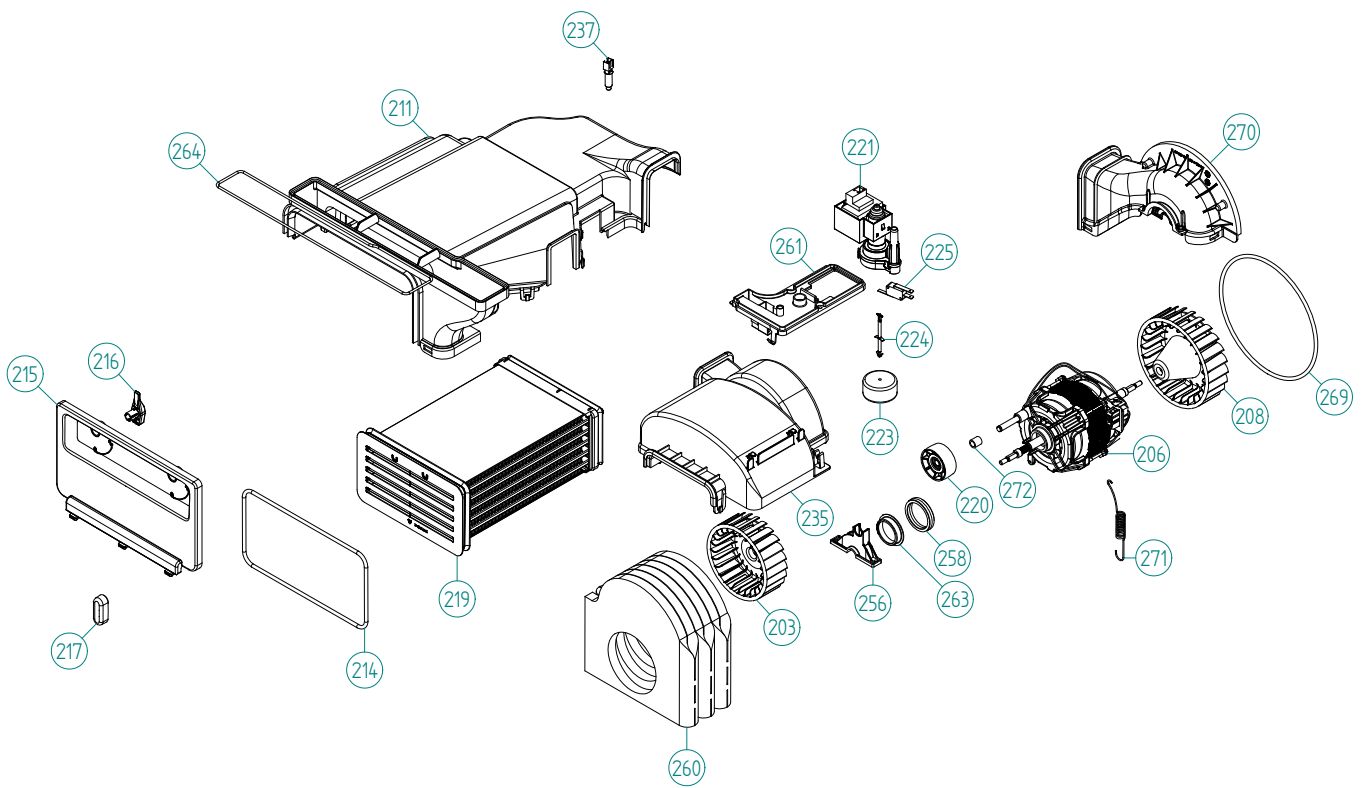

Lower session

ASKO, T794C FI US - Titan (TD70.3)

Pos	Spare part No.	Description	Qty	Comment
203	8082127	FAN WHEEL EXTERNAL COND. UL4	1 Pc's	
206	8083916	MOTOR 60HZ	1 Pc's	
206-a	8090314	CAPACITOR 60HZ	1 Pc's	
208	8082125	FAN WHEEL INTERNAL COND. UL4	1 Pc's	
211	8082105	COVER CONDENSER UL4	1 Pc's	
211-a	8902087	Screw Plastic Housing 20 Torx	7 Pc's	
214	8082108	SEALING CONDENSER LID	1 Pc's	
215	8082107-81	CONDENSER LID TITANIUM	1 Pc's	
216	8082121	LOCK CATCH CONDENSER LID	2 Pc's	
217	8077507-49	KNOB CONDENSER LID	2 Pc's	
217-a	8902085	Screw 20T for Plastic	2 Pc's	
219	8083902	CONDENSER COMPL.	1 Pc's	
220	8091899	TENSION WHEEL EMBEDDED BEARING	1 Pc's	
221	8084648	CONDENSATE PUMP 60HZ	1 Pc's	
223	8053056	Float Condenser Dryers	1 Pc's	
224	8091858	FLOAT PIN TD70	1 Pc's	
225	8076103	MICROSWITCH FLOAT TD25	1 Pc's	
235	8082116	COVER EXTERNAL INLET UL4	1 Pc's	
237	8083344	THERMISTOR TD	1 Pc's	
256	8082454	ENGINE BEARING FITTING	1 Pc's	
256-a	8902087	Screw Plastic Housing 20 Torx	2 Pc's	
258	8082455	RUBBER DAMPER ENGINE BEARING	2 Pc's	
260	8091434	SOUND ABSORBER INLET CONDENSE	1 Pc's	
261	8082132	COVER CONDENSATE RESERVOIRE	1 Pc's	
263	8082456	SLIDEER ENGINE BEARING	2 Pc's	
264	8088417	SEALING FRONT FRAME-COVER	1 Pc's	
269	8088416	SEALING FAN HOUSE	1 Pc's	
270	8082310	COVER INNER DUCT UL4	1 Pc's	
270-a	8902087	Screw Plastic Housing 20 Torx	2 Pc's	
271	8082161	BELT TENSIONER SPRING	1 Pc's	
272	8091071	SPACER SLEEVE	1 Pc's