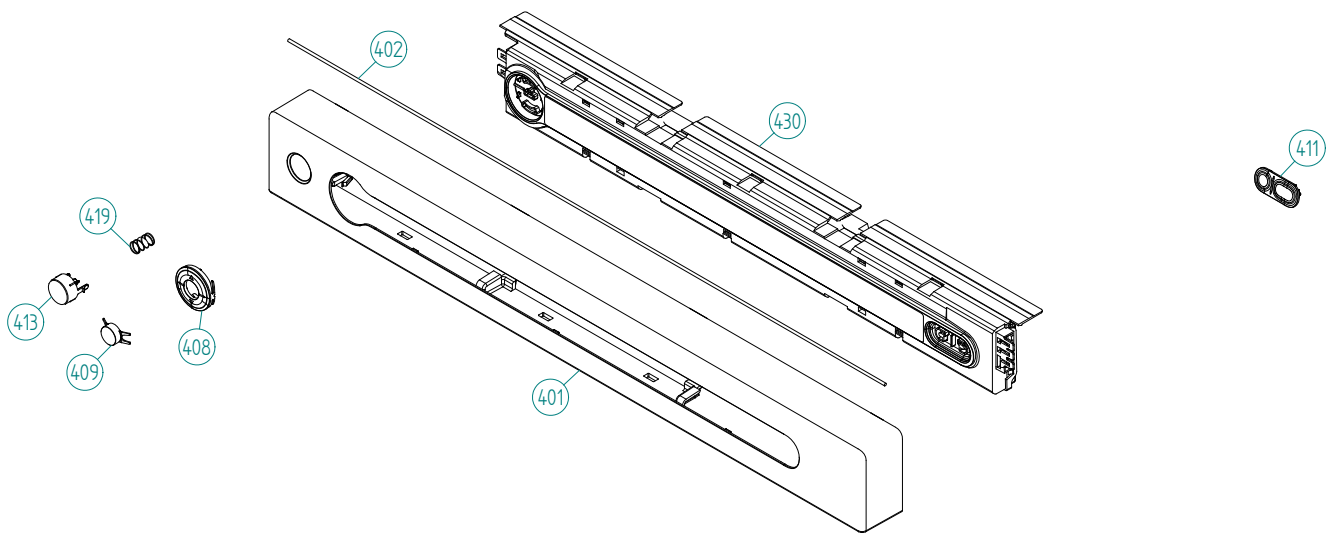

Control Panel

ASKO, T794C FI US - Titan (TD70.3)

Pos	Spare part No.	Description	Qty	Comment
401	8092153-81-UL	PANEL ASKO T794C FI	1 Pc's	
402	8079749	Rubber Seal-Cntrl Panel to Brd	1 Pc's	
408	8080405-81	PUSHBUTTON MENU UL4	1 Pc's	
409	8080406-81	PUSHBUTTON MENU INNER UL4	1 Pc's	
411	8080425-81	PUSHBUTTON START/STOP INT. TD	1 Pc's	
413	8080401-81	PUSHBU. MAIN SWITCH INTEGR.UL4	1 Pc's	
419	8079897	SPRING PUSHBUTTON MAIN SWITCH	1 Pc's	
430	8801501	CONTROL UNIT COMPL. TD70.3 INT	1 Pc's	
490	8094025	INSTRUCT. T794C FI ENG. US/CA	1 Pc's	
490	8094026	INSTRUCT. T794C FI FRE. US/CA	1 Pc's