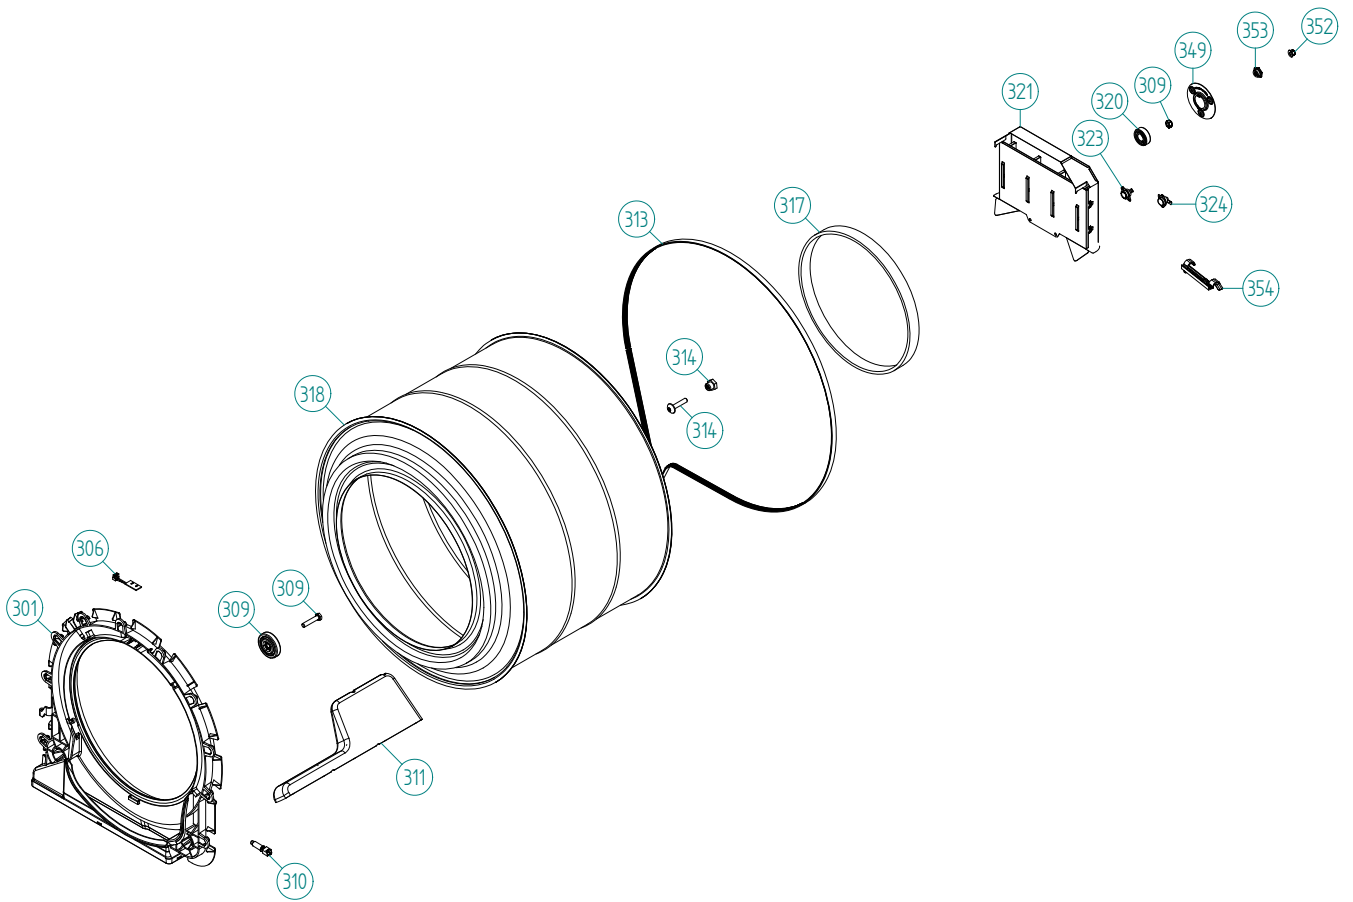

Cylinder and related parts

ASKO, T794C FI US - Titan (TD70.3)

Pos	Spare part No.	Description	Qty	Comment
301	8801494	Front Frame w/Felt Seal TD70	1 Pc's	
301-a	8901971	SCREW C1-PTK 35X14 WN1453 T15	4 Pc's	
301-b	8090949	SEALING STRIP FRONT FRAME	1 Pc's	
306	8084649	LED-LIGHT COMPL.	1 Pc's	
309	8093182	Drum Roller Frt TD	2 Pc's	
309-a	8901337	Washer	2 Pc's	
309-b	8901193	Locking Nut	2 Pc's	
309-c	8901031	SCREW BUFO 8.8 8X40 GALV	2 Pc's	
310	8083344	THERMISTOR TD	1 Pc's	
311	8052589-49	PADDLE TD	2 Pc's	
311-a	8902099	Screw	5 Pc's	
313	8082133	BELT DRYER TD70	1 Pc's	
314	8082453	BEARING BUSHING SHORT	1 Pc's	
314-a	8088429	SCREW M8 A4 T40	1 Pc's	
317	8094481	FELTSEALING REAR	1 Pc's	
318	8091023-R	CYLINDER COMPL. TD	1 Pc's	
320	8004439	Bearing Dryer Rear Panel All	1 Pc's	
321	8091590	HEATING ELEMENT 2500W UL4	1 Pc's	
323	8090224	THERMOSTAT 110 TD	1 Pc's	
324	8090274	THERMOSTAT 135 MANUEL RESET UL	1 Pc's	
349	8082126	BEARING BRACKET	1 Pc's	
349-a	8902362	SCREW RTK ST 4,2X9,5 FZB WAX.	3 Pc's	
352	8902365	FLANGE NUT DIN6926 KL.8 M6 FZB	1 Pc's	
353	8082464	NUT BEARING LOCK	1 Pc's	
354	8082467	CABLE HOLDER HEATING ELEMENT	1 Pc's