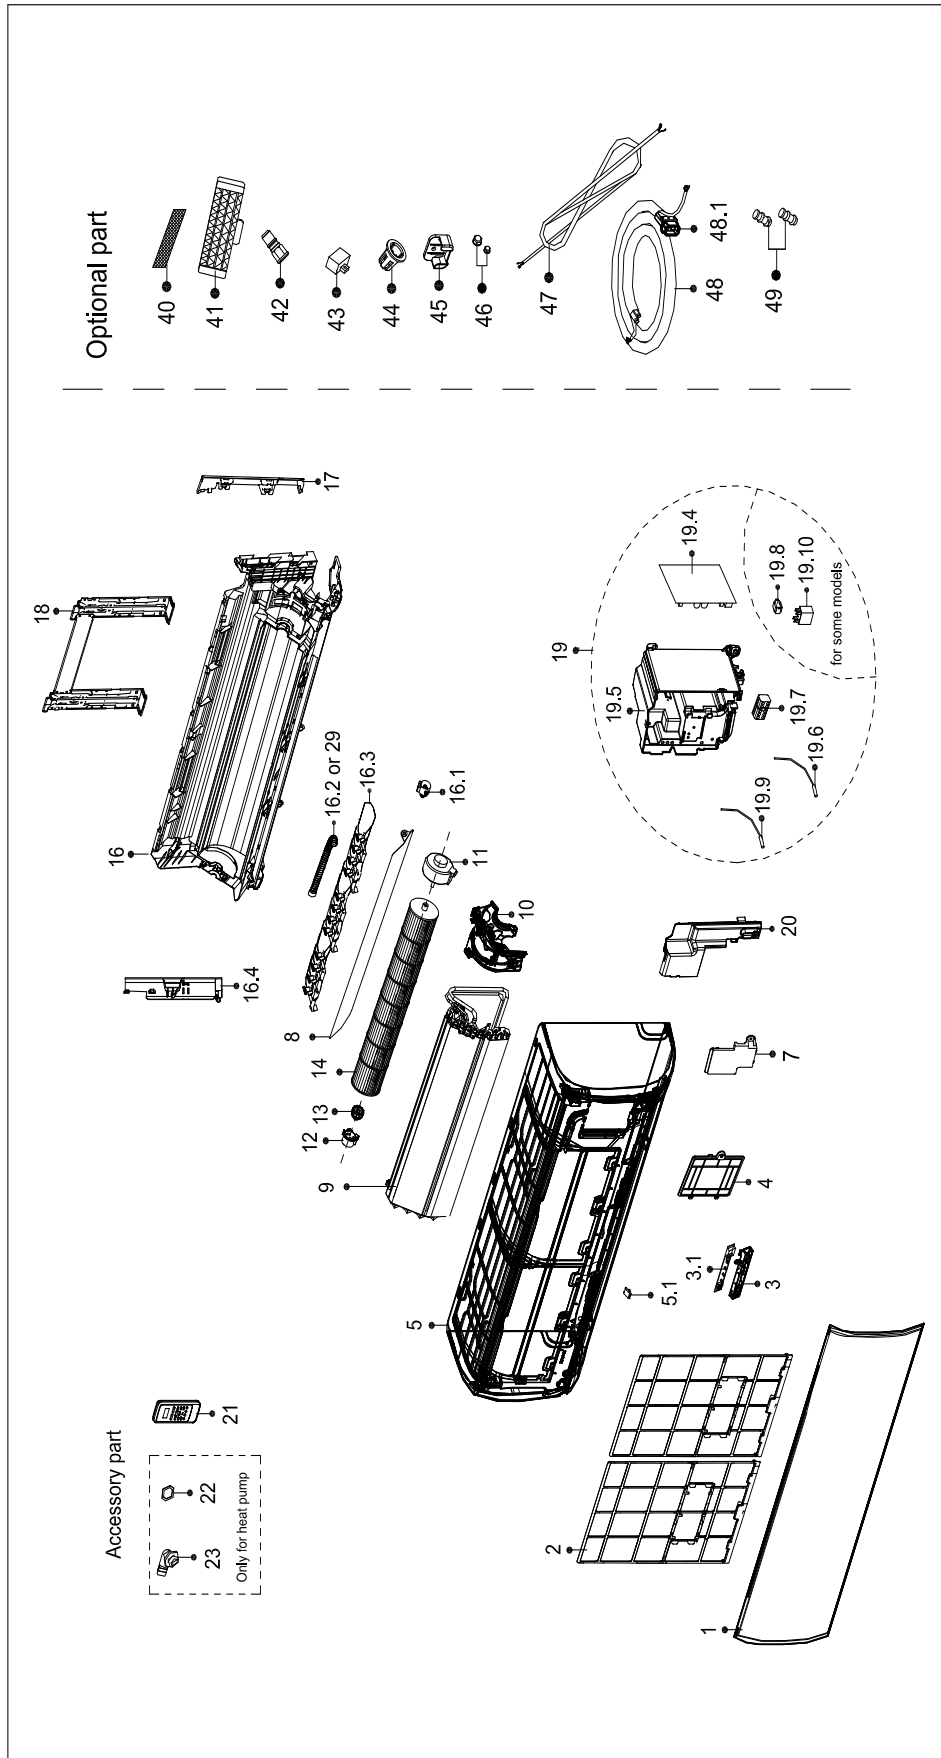

EXPLODED VIEW

REPLACEMENT PARTS

Location	Part Name	Quantity	Part No.
1	Panel assembly	1	12122000A78169
2	Air filter	2	12122000015222
3	Display box subassembly	1	17222000A45572
3.1	Display board subassembly	1	17122000041914
4	Cover of electrical equipment	1	12122000013357
5	Panel frame assembly	1	12122000013353
5.1	Screw Cap	2	12122000013355
7	Cover of electrical equipment subassembly	1	12122000013350
8	Horizontal louver	1	12122000013348
9	Evaporator assembly	1	15822000008192
10	Fan motor cover	1	12122000013349
11	Single phase asynchronous motor	1	11002012003053
12	Bearing holder	1	12122000000350
13	Bearing base	1	12622000000006
14	Cross flow fan	1	12100102000002
16	Chassis assembly	1	12122000027061
16.1	Stepper motor	1	11002010000049
16.3	Horizontal louver	3	12122000013343
16.4	Front cover of chassis(left)	1	12122000013342
17	pipe clamp board	1	12122000013346
18	Installation plate	1	12222000A03013
19	Electronic control box subassembly (Mid-and low-end)	1	17222000031666
19.4	Main control board subassembly	1	17122000048880
19.5	Electronic control box subassembly	1	12122000020046
19.6	Pipe Temperature Sensor	1	11201007003445
19.7	Terminal	1	17400401000006
19.9	Room temperature sensor	1	11201007003425
19.10	Fan motor capacitor	1	17400101000084
20	Electrical Control Box Cover Subassembly	1	12122000013356
21	Remote controller	1	17317000A51872
22	seal ring	1	12600701000039
23	Drain hose	1	12100509000061
29	Drain hose	1	12100501000032
40	Filter	2	12100207000131
42	Detection valve	1	15500209000002
45	Bracket of remote Controller	1	12117000002114
46	Copper nut	1	15500406000010
46	Copper nut	1	15500406000003
52	Chassis assembly	1	12122000027061