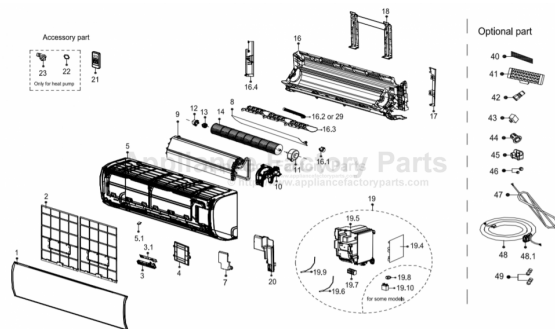

[Find Your COMFORT-AIRE HVAC Parts - Select From 1486 Models](#)

----- Manual continues below -----