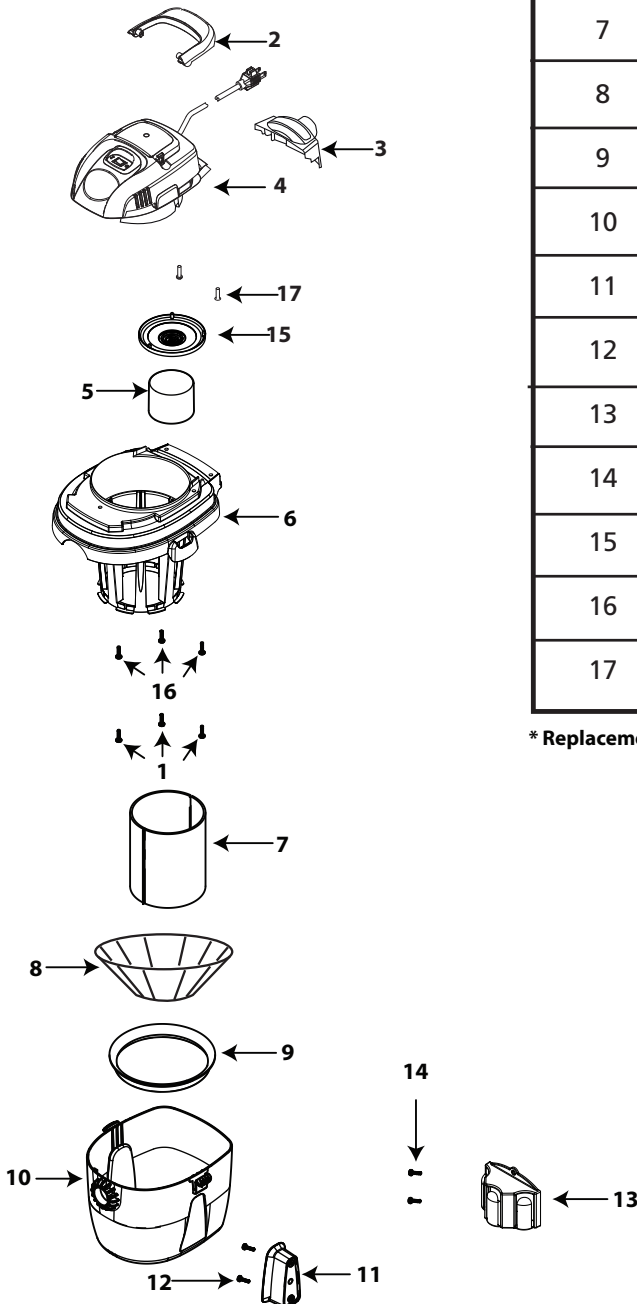

----- Manual continues below part list -----

Available Replacement Parts for Shop Vac MACS-200D

1503999	screw
3006500	FILTER RING
SVR-1800	Filter, Foam Sleeve
3545000	Cup Float.
1517699	Screw.
4510900	Wall Bracket

MACS Series

MACS-200D

ITEM	DESCRIPTION	PART NO.
1	Screw 10 x 3/4" Trilobe, Twin Lead	1517699
2	Handle	4513500
3	Blower Port	7418950
4	Power Unit Assembly (Includes #2)	2780197
5	Float	3545000
6	Lid Cage Assembly	4515202
7	Foam Sleeve	90585
8	Reusable Dry Filter	90137
9	Filter Ring	3006500
10	Tank Assembly	1098697
11	Wall Bracket	4510900
12	Screw #10 x 1 SLT Pan HD Type AB	1501199
13	Tool Holder	3159010
14	Screw 10 x 3/4" SL Hex Head	1503999
15	Grid Plate	4515250
16	Screw 6 x 1/2 Type PH Pan	1508599
17	Screw 10 x 5/8 Hex Slot	1505499