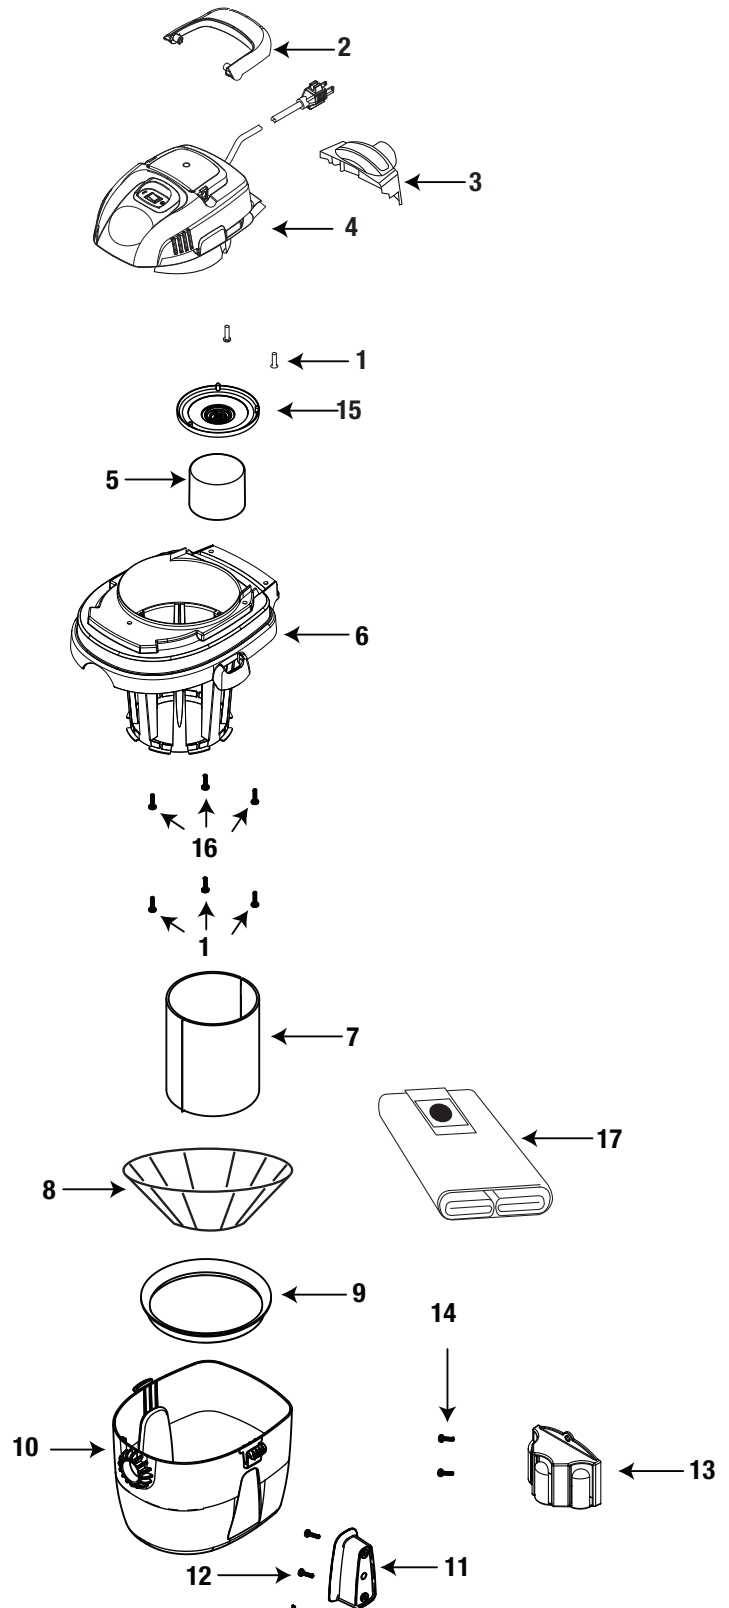

This Owner's Manual is provided and hosted by [Appliance Factory Parts](#).

Shop Vac MACS-200D Walmart Owner's Manual

[Shop genuine replacement parts for Shop Vac
MACS-200D Walmart](#)

[Find Your Shop Vac Vacuum Cleaner Parts - Select From 487 Models](#)

----- Manual continues below -----

ITEM	DESCRIPTION	PART NO.
1	Screw 10 x 3/4" Trilobe, Twin Lead	1517699
2	Handle	4513506
3	Blower Port	7418950
4	Power Unit Assembly (Includes #3)	2780197
5	Float	3545000
6	Lid Cage Assembly	4515202
7	Foam Sleeve	90585
8	Reusable Dry Filter	90137
9	Filter Ring	3006500
10	Tank Assembly	4510010
11	Wall Bracket	4510900
12	Screw #10 x 1 SLT Pan HD Type AB	1501199
13	Tool Holder	3159010
14	Screw 10 x 3/4" SL Hex Head	1503999
15	Grid Plate	4515250
16	Screw 6 x 1/2 Type PH Pan	1508599
17	Collection Bag	90667