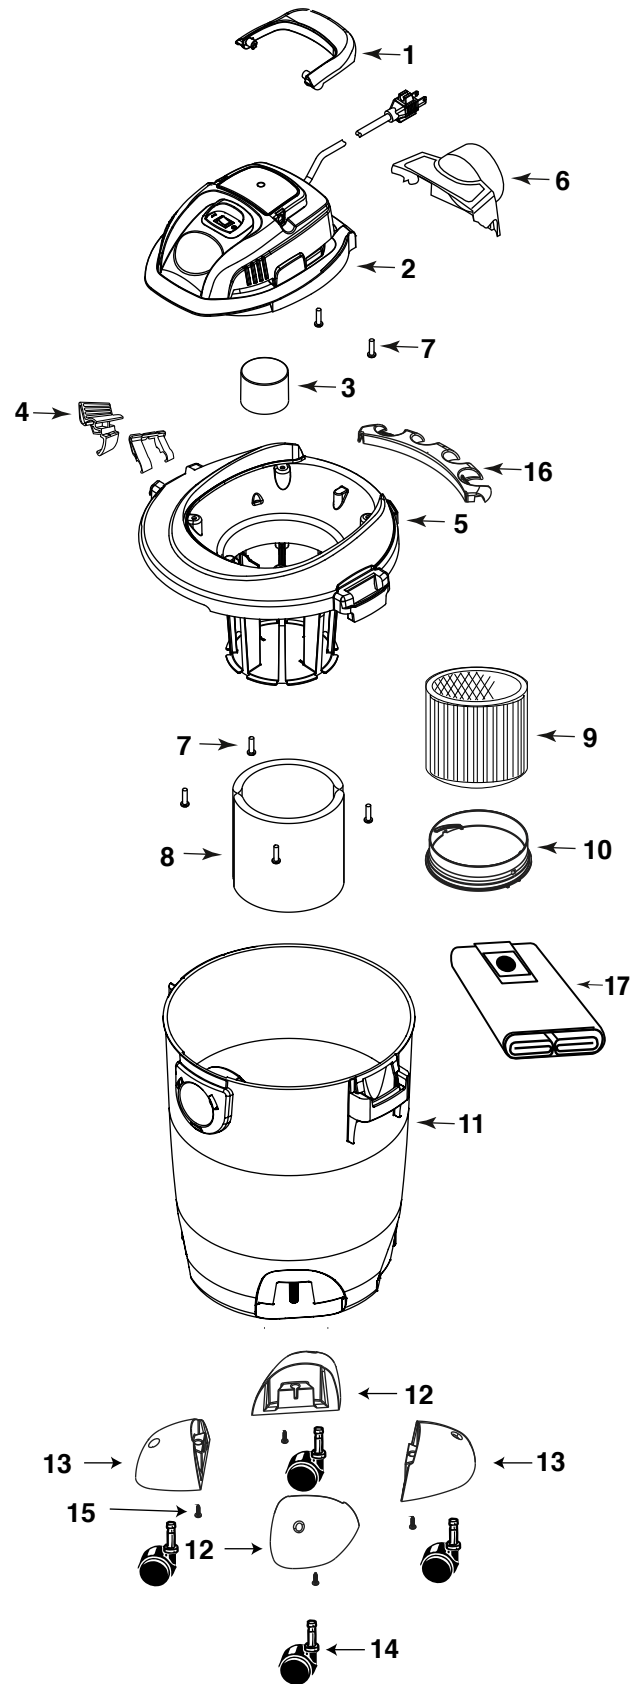

This Owner's Manual is provided and hosted by [Appliance Factory Parts](#).

Shop Vac MAC12-250 Walmart Owner's Manual

[Shop genuine replacement parts for Shop Vac
MAC12-250 Walmart](#)

[Find Your Shop Vac Vacuum Cleaner Parts - Select From 487 Models](#)

----- Manual continues below -----

ITEM	DESCRIPTION	PART NO.
1	Handle	4513500
2	Power Unit Assembly	8400097
3	Float	3545000
4	Lid Latch	1945462
5	Lid Cage and Latch Assembly	3186129
6	Blower Port	7418906
7	Screw 10 x 3/4" Trilobe, Twin Lead	1517699
8	Foam Sleeve	90585
9	Cartridge Filter	90304
10	Filter Retainer	3008000
11	Tank Assembly	1944701
12	Caster Foot A	7433100
13	Caster Foot B	7433110
14	Caster	6774200
15	Screw 10 x 3/4" SL Hex Head	1503999
16	Tool Holder	8412100
17	Collection Bag	90661