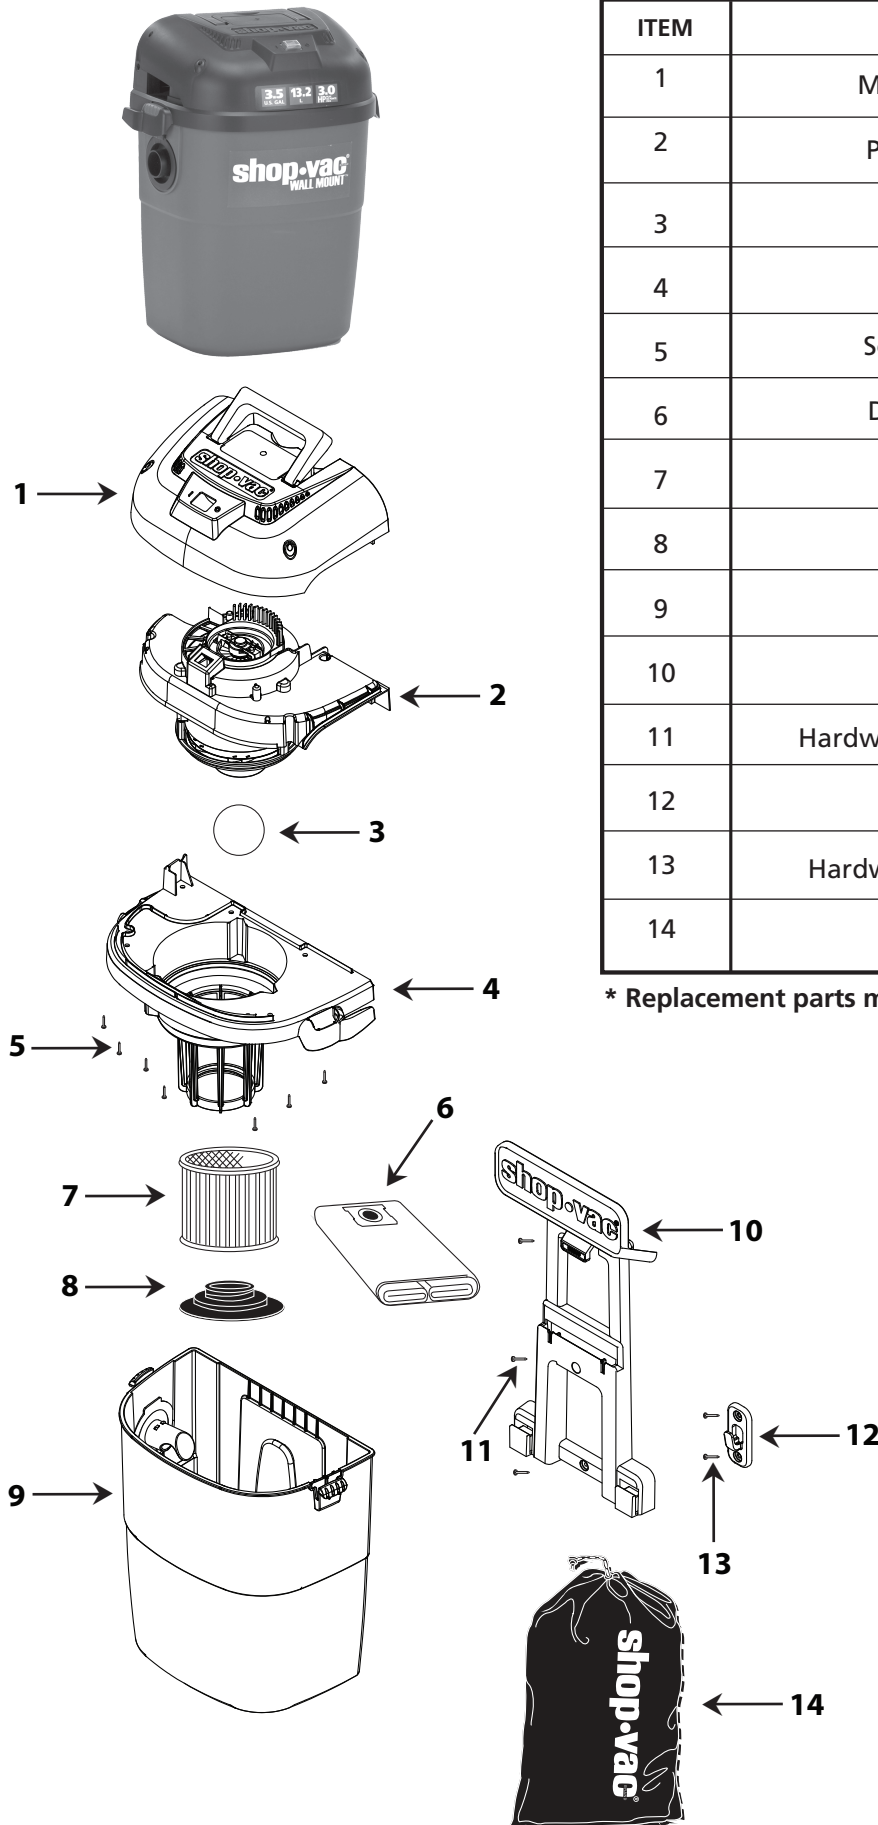

This Owner's Manual is provided and hosted by [Appliance Factory Parts](#).

Shop Vac 3HM300A Owner's Manual

[Shop genuine replacement parts for Shop Vac
3HM300A](#)

[Find Your Shop Vac Vacuum Cleaner Parts - Select From 487 Models](#)

----- Manual continues below -----

3HM Series

Model 3HM300A

ITEM	DESCRIPTION	PART NO.
1	Motor Cover Assembly	1944985
2	Power Unit Assembly	1944986
3	Ball Float	0081100
4	Lid Cage	4035310
5	Screw 10 x ¾" Trilobe	1516599
6	Disposable Filter Bag	91931
7	Cartridge Filter	90398
8	Filter Retainer	3183000
9	Tank Assembly	1944984
10	Wall Bracket	4035800
11	Hardware Package-Wall Bracket	4912496
12	Wall Hook	4035700
13	Hardware Package- Wall Hook	4200001
14	Tool Bag	0036000