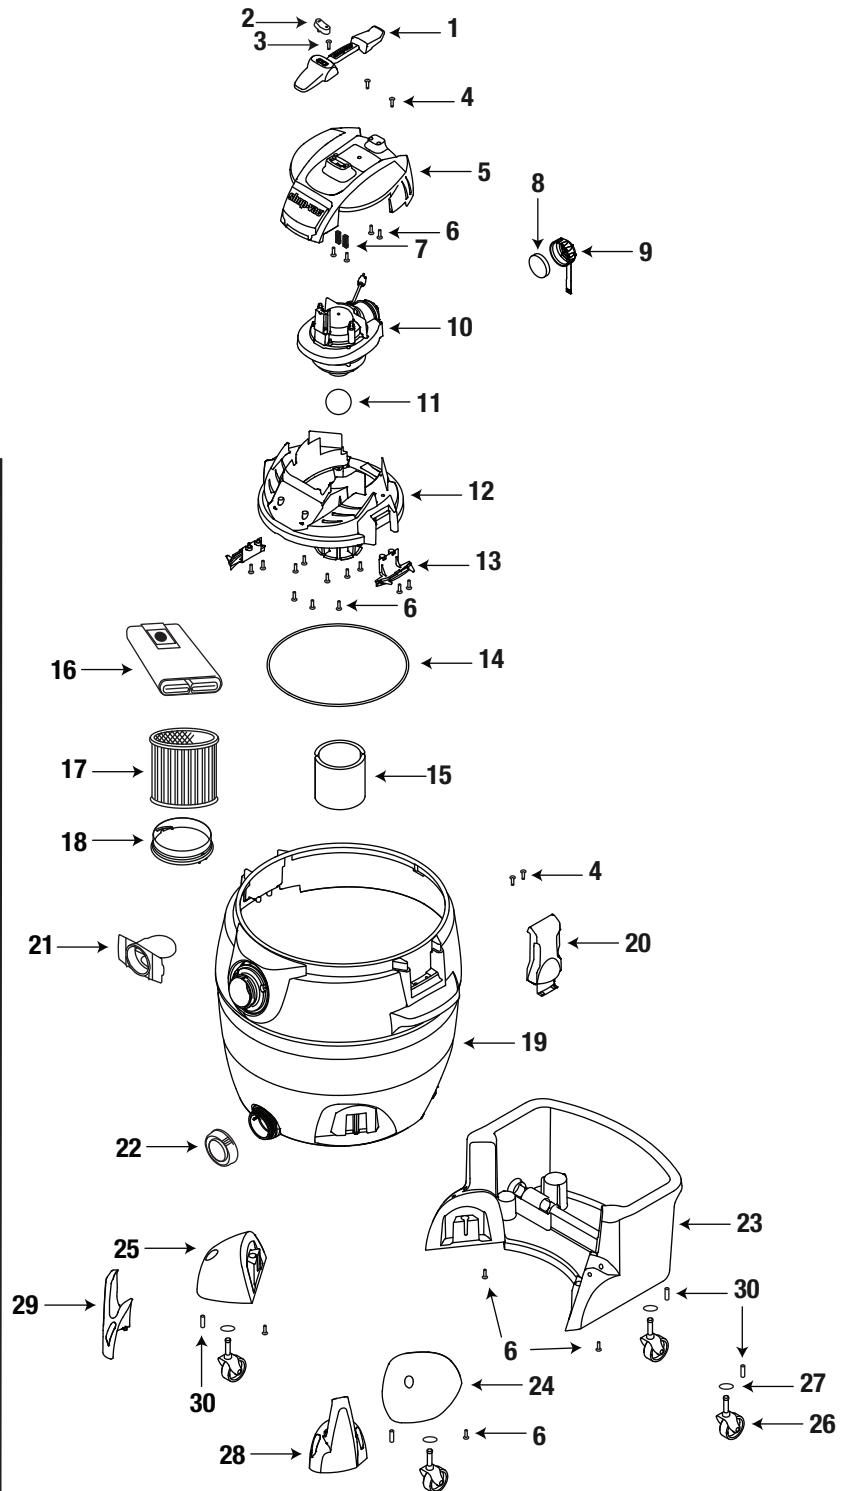

ITEM	DESCRIPTION	PART NO.
1	Handle (Includes #2, 3 & 7)	7630897
2	Switch Rocker	8230421
3	Screw KA40 x 15MM	2783205
4	Screw #10 Trilobe	1517799
5	Motor Cover Assembly	7631797
6	Screw 10 x 3/4" Trilobe, Twin Lead	1517699
7	Switch Button Extensions	7414258
8	Foam-Diffuser	1290530
9	Blower Port Cap (Include #8)	1945329
10	Power Unit Assembly (Includes #8 & 9)	8306797
11	Float	0081120
12	Lid Cage Assembly (Includes #13 & 14)	7632497
13	Lid Seal	7631950
14	Gasket	2780440
15	Foam Sleeve	90585
16	Filter Bag	90673
17	Cartridge Filter	90304
18	Filter Retainer	3008000
19	Tank Assembly (Includes #4, 20-22)	7391797
20	Tank Latch Assembly (Includes #4)	7630191
21	Inlet Deflector	7413120
22	Drain Cap	7446803
23	Rear Dolly Basket (Includes #26, 27 & 30)	7417631
24	Caster Foot A (Includes #30)	7431320
25	Caster Foot B (Includes #30)	7431370
26	Caster	6773900
27	Flat Washer	0704399
28	Hose Holder A	7632320
29	Hose Holder B	7632330
30	Retainer	8565750